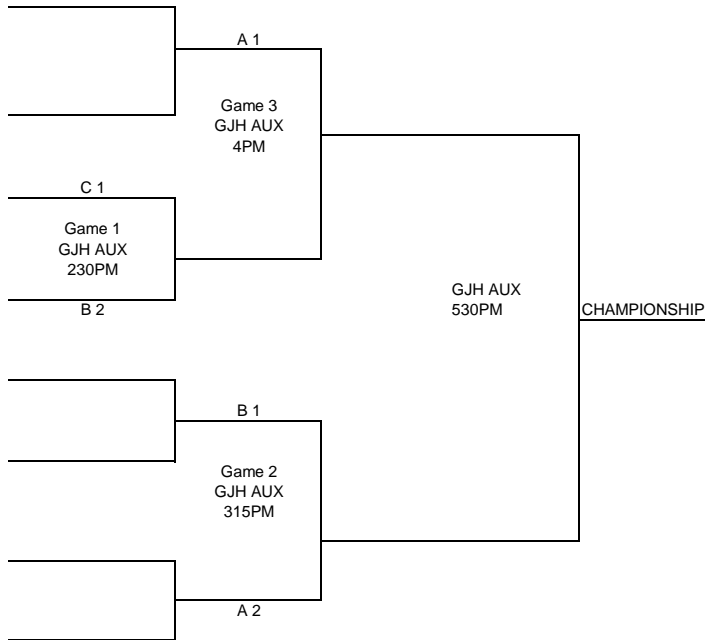

# SPRINGDALE MAYB 4TH BOYS

POOL A      POOL B      POOL C      POOL D      POOL E

Team #	Team Name	Team Name	Team Name	Team Name
1	ALMA	3. GROVE RIDGE RUNNERS	5. BENT WHITE	6. NET RIPPERS SAT
2	OK HUSTLE	4. NAT ST BULLS		7. ROGERS MOUNTIES SAT

GEORGE JR HIGH  
3200 SOUTH POWELL  
SPRINGDALE AR  
72762

Game #	SATURDAY	Home	Visitor	Court	
	9AM	7	5	GEORGE JH	AUX
	945AM	7	6	GEORGE JH	AUX
	1115AM	5	6	GEORGE JH	AUX
	1245PM	1	2	GEORGE JH	AUX
	215PM	1	3	GEORGE JH	AUX
	3PM	2	4	GEORGE JH	AUX
	430PM	3	4	GEORGE JH	AUX

## BRACKET SUNDAY

LOSER 1

GJH AUX  
445PM  
LOSER 2

Game #	SATURDAY	Home	Visitor	Court	
	1030AM	1	2	GEORGE JH	MAIN
	12PM	3	2	GEORGE JH	MAIN
	215PM	3	1	GEORGE JH	MAIN

BRACKET SUNDAY