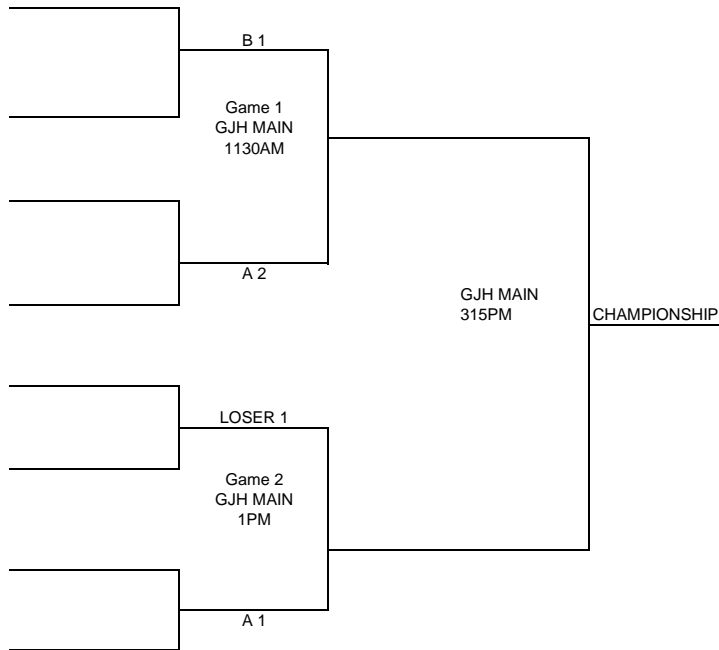

# SPRINGDALE MAYB 5TH GIRLS

POOL A      POOL B      POOL C      POOL D      POOL E

Team #	Team Name	Team Name	Team Name	
1	BQ 3 ELITE	3. FAST DOGS		GEORGE JR HIGH
2	FLIGHT JOHNSON	4. LANG AC		3200 SOUTH POWELL SPRINGDALE AR 72762

Game #	SATURDAY	Home	Visitor	Court	
	1030AM	1	2	GEORGE JH	MAIN
	12PM	3	2	GEORGE JH	MAIN
	215PM	3	1	GEORGE JH	MAIN

BRACKET SUNDAY