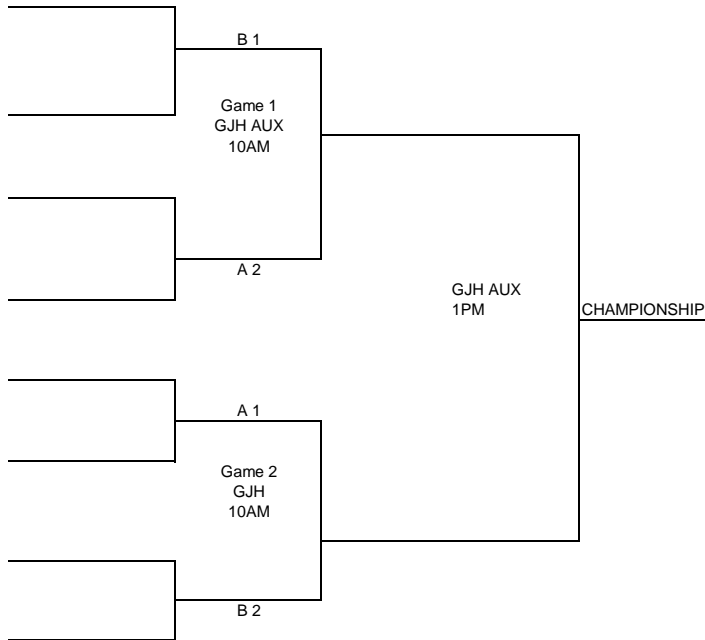

SPRINGDALE MAYB 6TH BOYS

POOL A   POOL B   POOL C   POOL D   POOL E

Team #	Team Name	Team Name	Team Name

1	NWA HORNETS	3. FIRE BIRDS	
2	GROVE RIDGE RUNN	4. FAMILY	

GEORGE JR HIGH
3200 SOUTH POWELL
SPRINGDALE AR
72762

Game #	SATURDAY	Home	Visitor	Court

	3PM	1	2	GEORGE JH MAIN
	515PM	3	2	GEORGE JH AUX
	6PM	3	1	GEORGE JH AUX

BRACKET SUNDAY

LOSER 1

GJH AUX
1045AM
LOSER 2