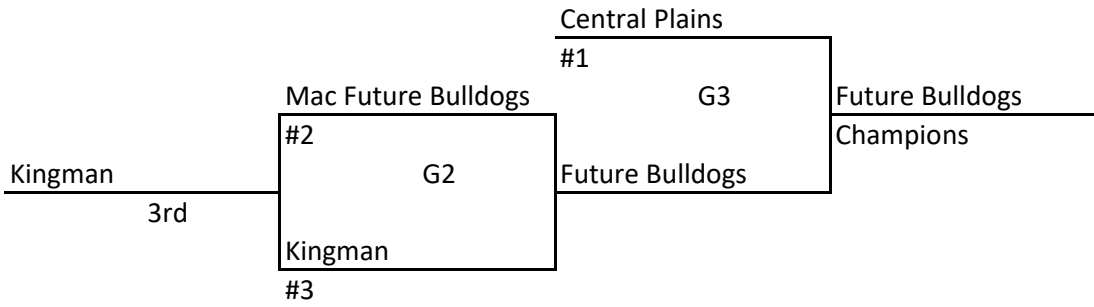

## 4 BOYS

Records in pool play will determine seeding in tournament. In case of tie in pool play, formula used by MAYB will be used to break ties. Games played in Auxiliary (AUX) and Main (MAIN) gym in Sport Center, 400 North Eshelman, McPherson 67460.

## 9-10 BOYS

Records in pool play will determine seeding in tournament. In case of tie in pool play, formula used by MAYB will be used to break ties. Games played in Auxiliary (AUX) and Main (MAIN) gym in Sport Center, 400 North Eshelman, McPherson 67460.

- 1) Kingman
- 2) Minneapolis
- 3) McPherson
- 4) Hesston

Consolation Bracket

Championship Bracket

## *High School Girls*

Records in pool play will determine seeding in tournament. In case of tie in pool play, formula used by MAYB will be used to break ties. Games played in Auxiliary (AUX) and Main (MAIN) gym in Sport Center, 400 North Eshelman, McPherson 67460.