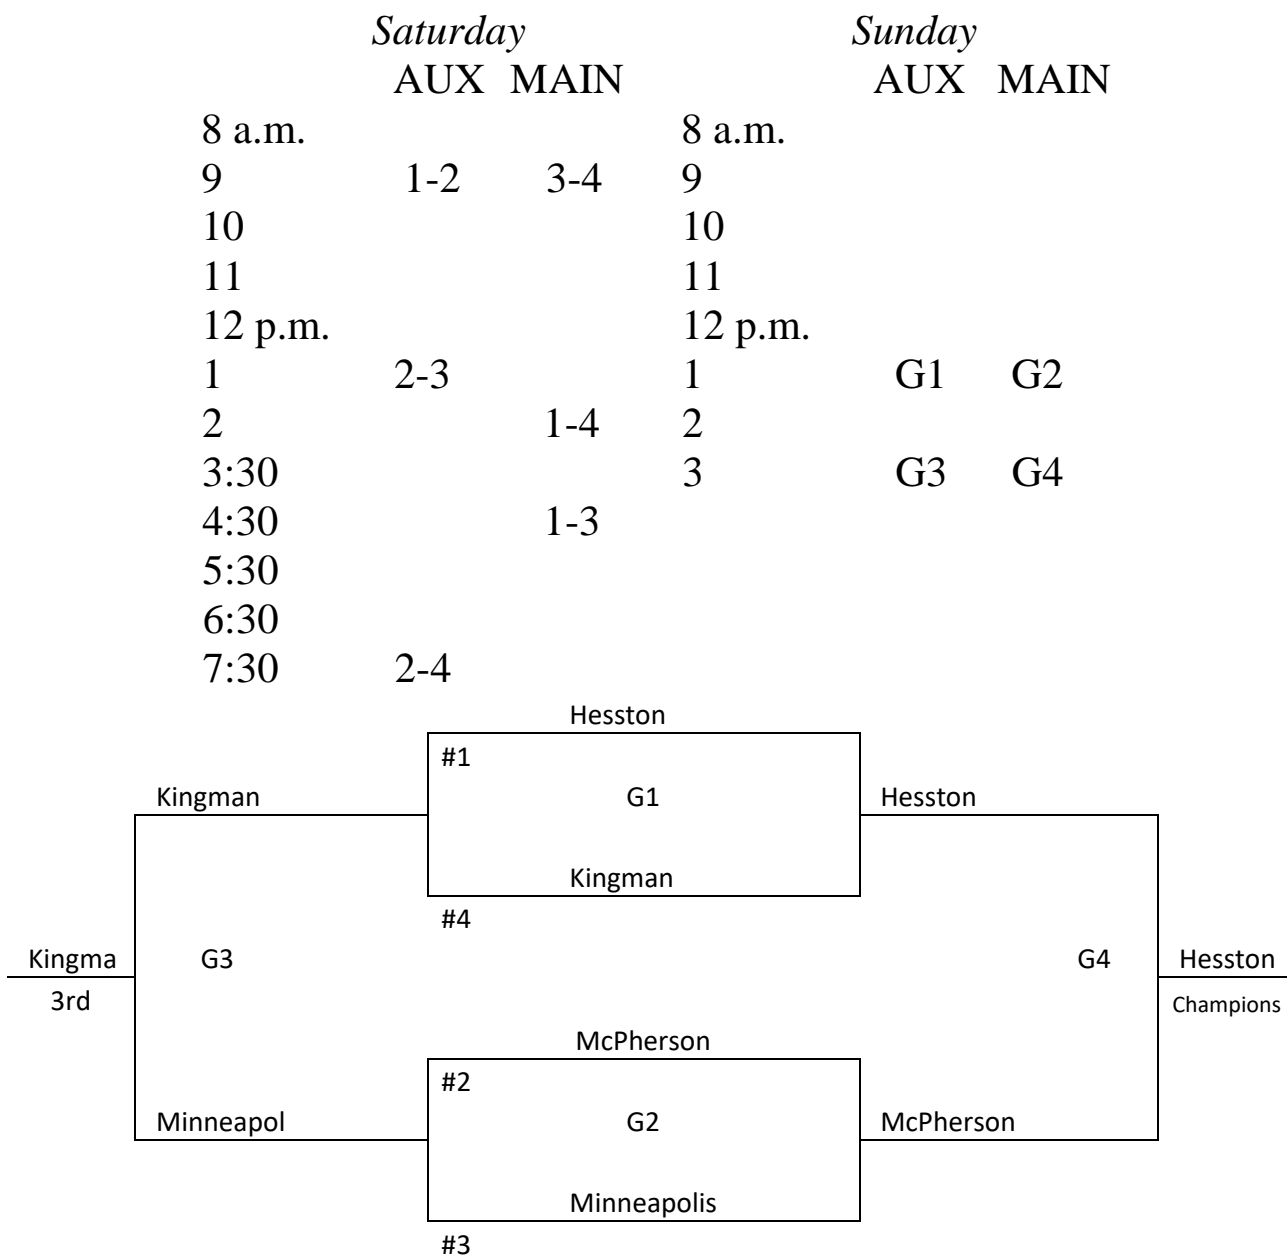

9-10 BOYS

Records in pool play will determine seeding in tournament. In case of tie in pool play, formula used by MAYB will be used to break ties. Games played in Auxiliary (AUX) and Main (MAIN) gym in Sport Center, 400 North Eshelman, McPherson 67460.

1) Kingman
2) Minneapolis
3) McPherson
4) Hesston