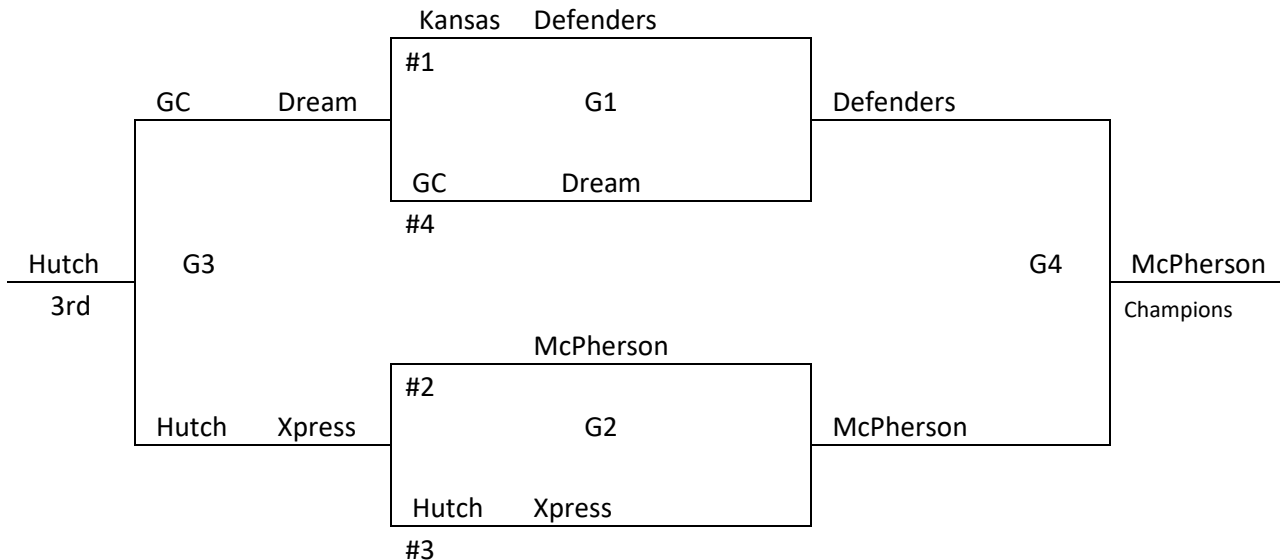

## 4 BOYS

Records in pool play will determine seeding in tournament. In case of tie in pool play, formula used by MAYB will be used to break ties. Games played in Auxiliary (AUX) and Main (MAIN) gym in Sport Center, 400 North Eshelman, McPherson 67460.

- 1) Hutch Xpress
- 2) GC Dream
- 3) Kansas Defenders
- 4) McPherson

<i>Saturday</i>		<i>Sunday</i>	
	AUX		AUX    MAIN
8 a.m.	1-4	8 a.m.	G2    G1
9		9	
10		10	G3    G4
11	1-3	11	
12 p.m.	2-4	12 p.m.	
1		1	
2	2-3	2	
3:30			
4:30	1-2		
5:30	3-4		

## 9-10 BOYS

Records in pool play will determine seeding in tournament. In case of tie in pool play, formula used by MAYB will be used to break ties. Games played in Auxiliary (AUX) and Main (MAIN) gym in Sport Center, 400 North Eshelman, McPherson 67460.