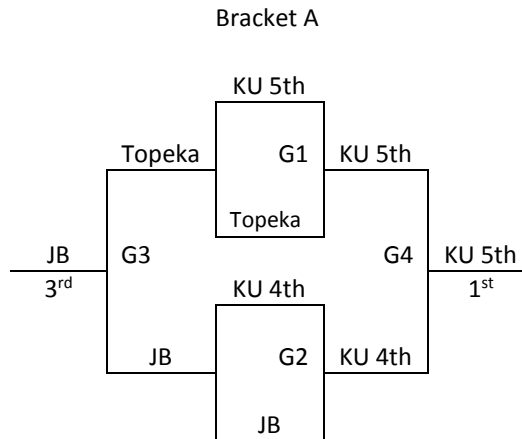

Lawrence, KS – MAYB

July 8-9, 2017

4th/5th Grade Boys

Games Played at Rock Chalk Park Sports Pavilion
Pool Tie Breaker – 2 way – head to head – 3 way – +/- 15 pts

<u>Pool</u>	<u>W</u>	<u>L</u>
1. JB Extreme	2	1
2. Kansas United 4th	1	2
3. Kansas United 5th	3	0
4. Topeka Mustangs	0	3

Saturday	Court 8A
8:00	1-2
9:00	3-4
10:00	
11:00	
12:00	2-3
1:00	1-4
2:00	
3:00	
4:00	1-3
5:00	2-4
6:00	
7:00	
8:00	
9:00	
Sunday	Court 8A
8:00	
9:00	
10:00	Game 1
11:00	Game 2
12:00	
1:00	Game 3
2:00	Game 4
3:00	
4:00	
5:00	
6:00	

Rock Chalk Park Sports Pavilion
100 Rock Chalk Lane, Lawrence, KS 66049

Lawrence, KS – MAYB

July 8-9, 2017

6th/7th Grade Boys

Games Played at **Rock Chalk Park Sports Pavilion**
Pool Tie Breaker – 2 way – head to head – 3 way – +/- 15 pts