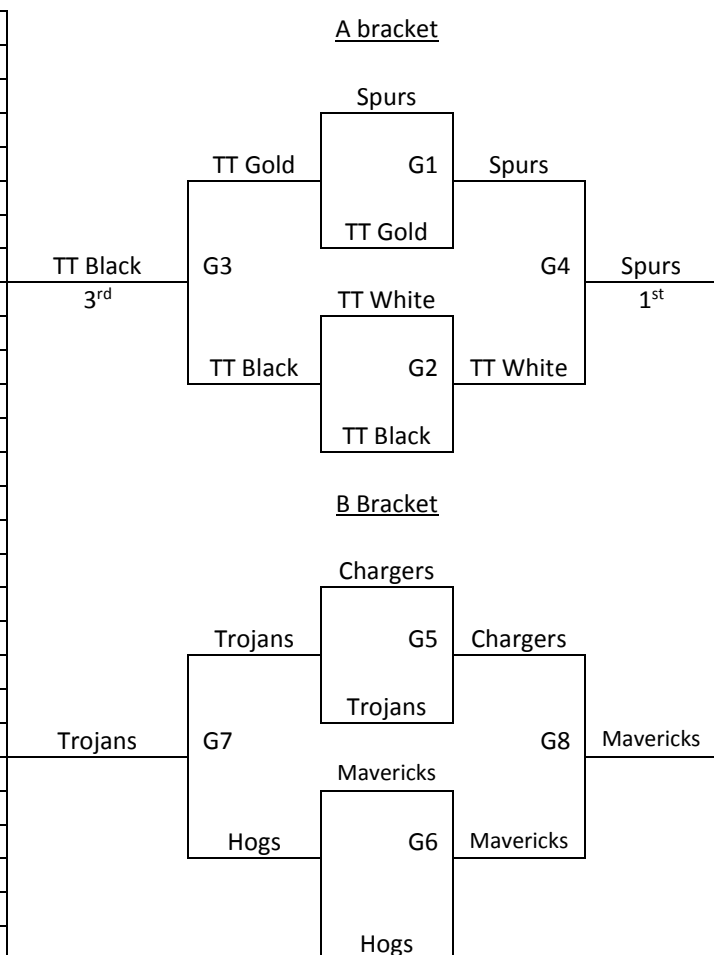

Lawrence, KS – MAYB
July 8-9, 2017
11th/12th Grade Boys-Blue

Games Played at **Rock Chalk Park Sports Pavilion**
Pool Tie Breaker – 2 way – head to head – 3 way – +/- 15 pts

<u>Pool A</u>	<u>W</u>	<u>L</u>	<u>Pool B</u>	<u>W</u>	<u>L</u>
1. Kansas Hogs Elite	0	3	5. KS Triple Threat White	3	0
2. Chargers	1	2	6. KS Triple Threat Gold	2	1
3. KS Triple Threat Black	2	1	7. Topeka Trojans	0	3
4. KC Spurs	3	0	8. Missouri Mavericks	1	2

Top 2 teams in each Pool to Bracket A. Bottom 2 teams in each Pool to Bracket B.

Saturday	Court 3	Court 5	Court 6	Court 7
8:00			1-2	6-7
9:00			3-4	
10:00				
11:00			5-6	
12:00				
1:00			7-8	
2:00				
3:00			1-3	5-8
4:00			2-4	
5:00				
6:00			5-7	
7:00			1-4	
8:00	6-8		2-3	
-	-	-	-	-
-	-	-	-	-
Sunday	Court 3	Court 5	Court 6	Court 7
8:00				
9:00				
10:00				
11:00			Game 5	
12:00		Game 6		
1:00				
2:00		Game 1		
3:00		Game 2		
4:00				Game 7
5:00	Game 8		Game 3	
6:00		Game 4		

Rock Chalk Park Sports Pavilion
100 Rock Chalk Lane, Lawrence, KS 66049