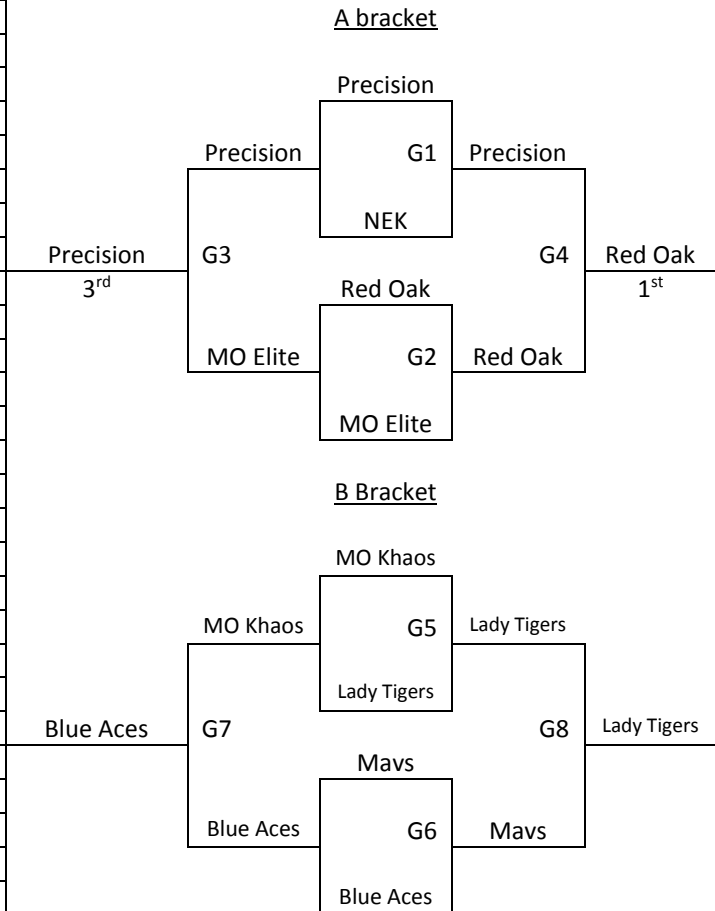

Lawrence, KS – MAYB

July 8-9, 2017

11th/12th Grade Girls

Games Played at **Rock Chalk Park Sports Pavilion**
Pool Tie Breaker – 2 way – head to head – 3 way – +/- 15 pts

<u>Pool A</u>	<u>W</u>	<u>L</u>	<u>Pool B</u>	<u>W</u>	<u>L</u>
1. MO Elite Impact	2	1	5. NEK Cyclones	2	1
2. Blue Aces	0	3	6. Lady Tigers	1	2
3. Precision Athletics	3	0	7. Red Oak Tigers Black	2	1
4. MO Khaos	1	2	8. Missouri Mavericks	1	2

Top 2 teams in each Pool to Bracket A. Bottom 2 teams in each Pool to Bracket B.

<u>Saturday</u>	<u>Court 3</u>	<u>Court 7</u>
8:00	1-2	
9:00	6-7	
10:00	3-4	
11:00	5-6	
12:00	7-8	
1:00	1-3	
2:00	2-4	
3:00	5-7	
4:00	6-8	
5:00	1-4	
6:00	2-3	
7:00	5-8	
8:00		
-	-	-
-	-	-
<u>Sunday</u>	<u>Court 3</u>	<u>Court 7</u>
8:00	Game 5	
9:00	Game 6	
10:00		
11:00	Game 1	
12:00	Game 2	
1:00	Game 8	
2:00	Game 3	Game 7
3:00	Game 4	
4:00		
5:00