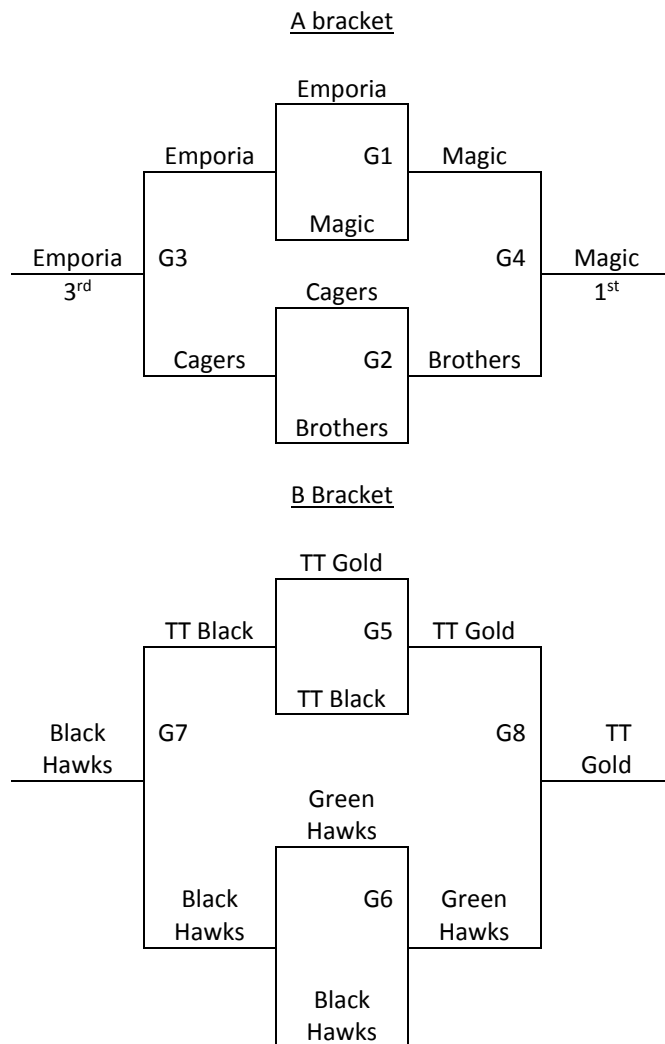

Rock Chalk Park Sports Pavilion
100 Rock Chalk Lane, Lawrence, KS 66049

Lawrence, KS – MAYB

July 8-9, 2017

6th/7th Grade Boys

Games Played at **Rock Chalk Park Sports Pavilion**
Pool Tie Breaker – 2 way – head to head – 3 way – +/- 15 pts

<u>Pool A</u>	<u>W</u>	<u>L</u>	<u>Pool B</u>	<u>W</u>	<u>L</u>
1. Black Hawks	0	3	5. Green Hawks	1	2
2. Brothers Basketball Academy	2	1	6. Cagers	3	0
3. KS Triple Threat Gold	2	1	7. KS Triple Threat Black	0	3
4. Emporia Jr. Spartans	2	1	8. Coffeyville Magic	2	1

Top 2 teams in each Pool to Bracket A. Bottom 2 teams in each Pool to Bracket B.

Saturday	Court 8B
8:00	1 vs. 2
9:00	6 vs. 7
10:00	3 vs. 4
11:00	5 vs. 6
12:00	7 vs. 8
1:00	1 vs. 3
2:00	2 vs. 4
3:00	5 vs. 7
4:00	6 vs. 8
5:00	1 vs. 4
6:00	2 vs. 3
7:00	5 vs. 8
8:00	-
-	-
-	-
Sunday	Court 8B
8:00	Game 5
9:00	Game 6
10:00	
11:00	Game 1
12:00	Game 2
1:00	
2:00	Game 7
3:00	Game 8
4:00	Game 3
5:00	Game 4