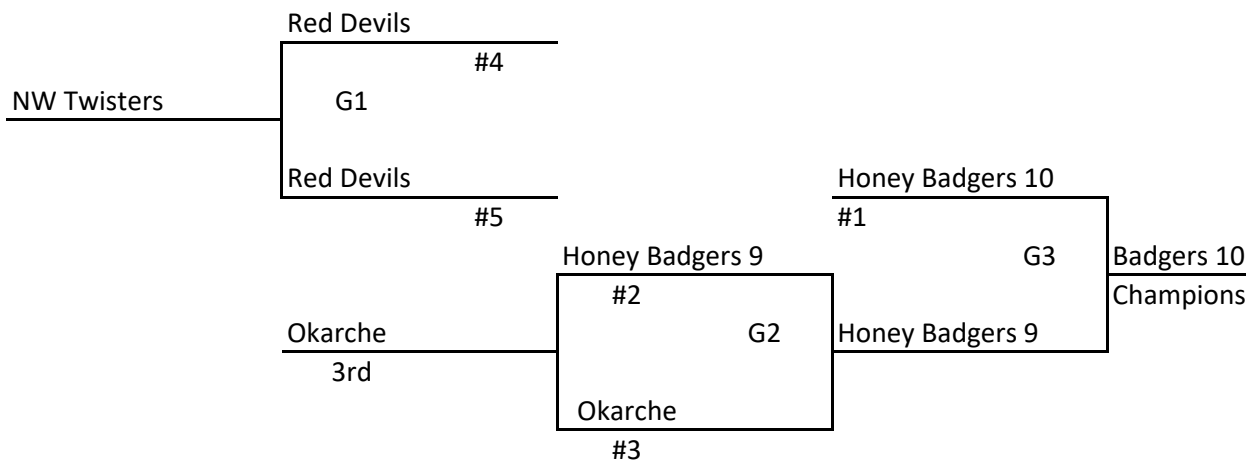

6 BOYS

Records in pool play will be used to determine seeding in tournament. In case of tie in pool play, formula used by MAYB will be used to break tie. Games played at Oklahoma Bible Academy, 5913 West Chestnut, Enid 73703 in Practice Gym (P1) and the Central National Bank Center (CNBC), 301 South Independence, Enid 73701. *Please be at your game at least 30 minutes ahead of game time. We will run ahead of schedule if possible.*

- 1) Garfield County Tigers
- 2) Okarche
- 3) Guymon Sharpshooters

7-8 BOYS

Records in pool play will be used to determine seeding in tournament. In case of tie in pool play, formula used by MAYB will be used to break tie. Games played at Oklahoma Bible Academy, 5913 West Chestnut, Enid 73703 in Practice Gym (P1 and P2), and the Central National Bank Center (CNBC), 301 South Independence, Enid 73701. *Please be at your game at least 30 minutes ahead of game time. We will run ahead of schedule if possible.*

- 1) Red Devils
- 2) Blackwell Maroons
- 3) Honey Badgers
- 4) Longhorns

<u>Friday</u>		<u>Saturday</u>		<u>Sunday</u>	
<i>CNBC</i>		<i>CNBC</i>	<i>P1</i>	<i>P1</i>	<i>P2</i>
5 p.m.		8 a.m.	2-4	8 a.m.	G1 G2
6	1-4	9		9	
7		10	2-3	10	G4 G3
8		11		11	
		12 p.m.		12 p.m.	
		1	1-3		
		2			
		3:30	1-2		
		4:30	3-4		
		5:30			
		6:30			
		7:30			
		8:30			

11-12 BOYS

Records in pool play will be used to determine seeding in tournament. In case of tie in pool play, formula used by MAYB will be used to break tie. Games played at Oklahoma Bible Academy, 5913 West Chestnut, Enid 73703 in Main Gym (MAIN), and Central National Bank Center (CNBC), 301 South Independence, Enid 73701. *Please be at your game at least 30 minutes ahead of game time. We will run ahead of schedule if possible.*