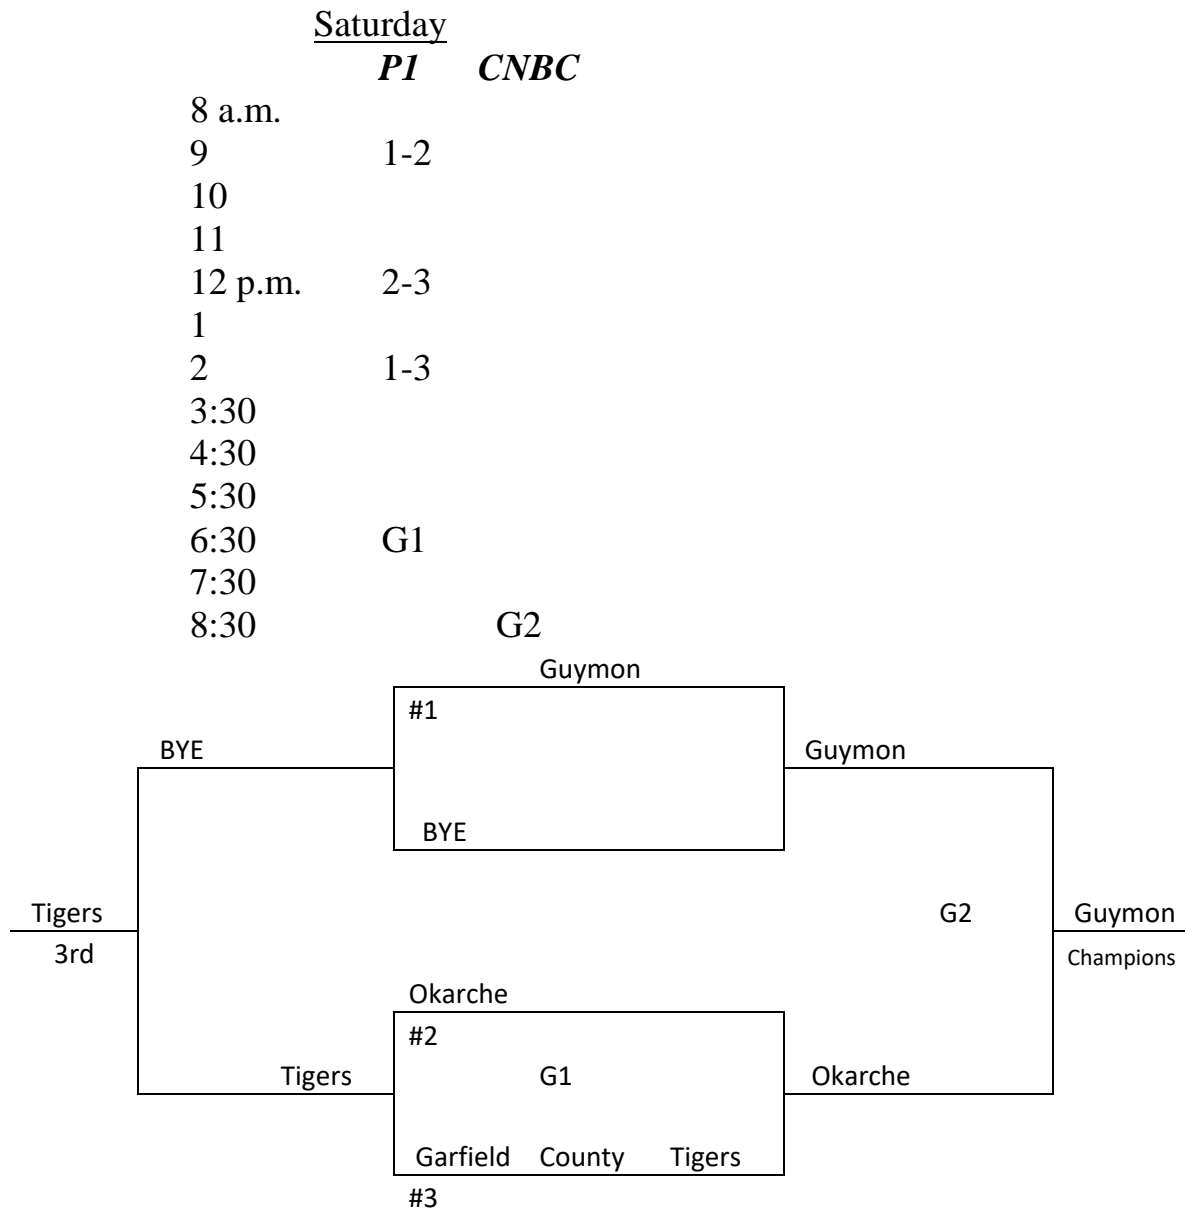

6 BOYS

Records in pool play will be used to determine seeding in tournament. In case of tie in pool play, formula used by MAYB will be used to break tie. Games played at Oklahoma Bible Academy, 5913 West Chestnut, Enid 73703 in Practice Gym (P1) and the Central National Bank Center (CNBC), 301 South Independence, Enid 73701. *Please be at your game at least 30 minutes ahead of game time. We will run ahead of schedule if possible.*

- 1) Garfield County Tigers
- 2) Okarche
- 3) Guymon Sharpshooters

7-8 BOYS

Records in pool play will be used to determine seeding in tournament. In case of tie in pool play, formula used by MAYB will be used to break tie. Games played at Oklahoma Bible Academy, 5913 West Chestnut, Enid 73703 in Practice Gym (P1 and P2), and the Central National Bank Center (CNBC), 301 South Independence, Enid 73701. *Please be at your game at least 30 minutes ahead of game time. We will run ahead of schedule if possible.*

- 1) Red Devils
- 2) Blackwell Maroons
- 3) Honey Badgers
- 4) Longhorns

<u>Friday</u>		<u>Saturday</u>		<u>Sunday</u>	
<i>CNBC</i>		<i>CNBC</i>	<i>P1</i>	<i>P1</i>	<i>P2</i>
5 p.m.		8 a.m.	2-4	8 a.m.	G1 G2
6	1-4	9		9	
7		10	2-3	10	G4 G3
8		11		11	
		12 p.m.		12 p.m.	
		1	1-3		
		2			
		3:30	1-2		
		4:30	3-4		
		5:30			
		6:30			
		7:30			
		8:30			

11-12 BOYS

Records in pool play will be used to determine seeding in tournament. In case of tie in pool play, formula used by MAYB will be used to break tie. Games played at Oklahoma Bible Academy, 5913 West Chestnut, Enid 73703 in Main Gym (MAIN), and Central National Bank Center (CNBC), 301 South Independence, Enid 73701. *Please be at your game at least 30 minutes ahead of game time. We will run ahead of schedule if possible.*