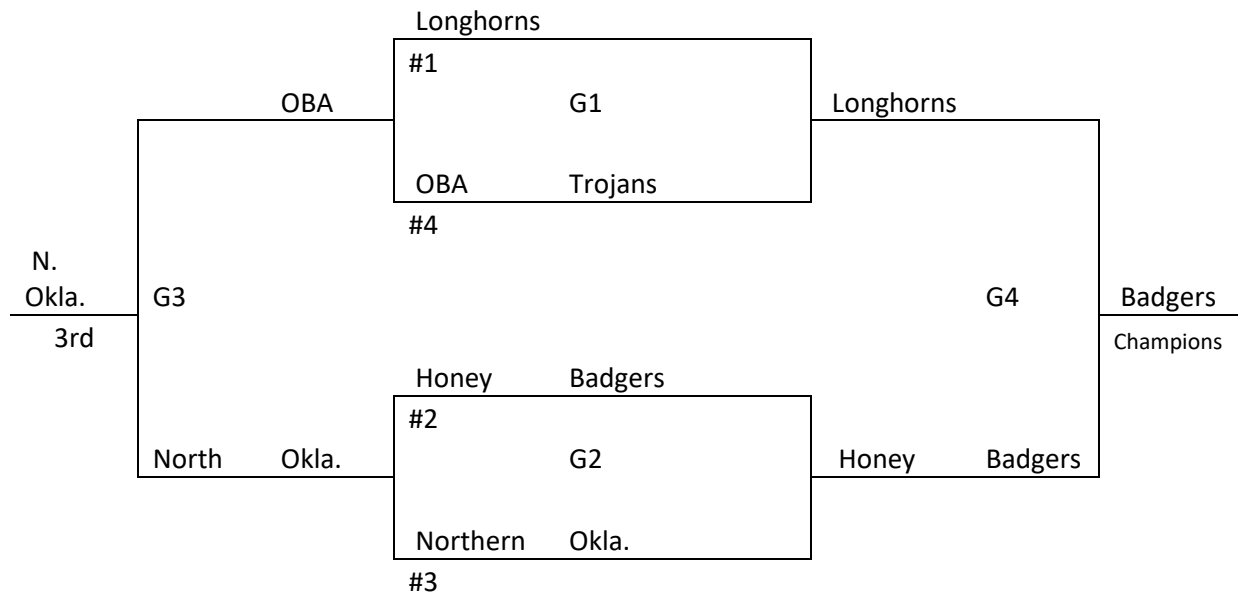

- 1) Garfield County Tigers
- 2) Okarche
- 3) Guymon Sharpshooters

7-8 BOYS

Records in pool play will be used to determine seeding in tournament. In case of tie in pool play, formula used by MAYB will be used to break tie. Games played at Oklahoma Bible Academy, 5913 West Chestnut, Enid 73703 in Practice Gym (P1 and P2), and the Central National Bank Center (CNBC), 301 South Independence, Enid 73701. *Please be at your game at least 30 minutes ahead of game time. We will run ahead of schedule if possible.*

- 1) Red Devils
- 2) Blackwell Maroons
- 3) Honey Badgers
- 4) Longhorns

<u>Friday</u>		<u>Saturday</u>		<u>Sunday</u>	
<i>CNBC</i>		<i>CNBC</i>	<i>P1</i>	<i>P1</i>	<i>P2</i>
5 p.m.		8 a.m.	2-4	8 a.m.	G1 G2
6	1-4	9		9	
7		10	2-3	10	G4 G3
8		11		11	
		12 p.m.		12 p.m.	
		1	1-3		
		2			
		3:30	1-2		
		4:30	3-4		
		5:30			
		6:30			
		7:30			
		8:30			

11-12 BOYS

Records in pool play will be used to determine seeding in tournament. In case of tie in pool play, formula used by MAYB will be used to break tie. Games played at Oklahoma Bible Academy, 5913 West Chestnut, Enid 73703 in Main Gym (MAIN), and Central National Bank Center (CNBC), 301 South Independence, Enid 73701. *Please be at your game at least 30 minutes ahead of game time. We will run ahead of schedule if possible.*

- 1) OBA Trojans
- 2) Longhorns
- 3) Northern Oklahoma
- 4) Honey Badgers

<u>Friday</u>		<u>Saturday</u>			
<i>CNBC</i>		<i>CNBC</i>	<i>MAIN</i>	<i>CNBC</i>	<i>MAIN</i>
5 p.m.		8 a.m.		8 a.m.	
6		9	2-3	9	
7		10		10	
8	1-2	11		11	
		12 p.m.	1-4	12 p.m.	
		1		1	G1
		2	1-3	2	G2
		3:30	2-4	3	G3
		4:30		4	G4
		5:30	3-4		
		6:30			
		7:30			
		8:30			