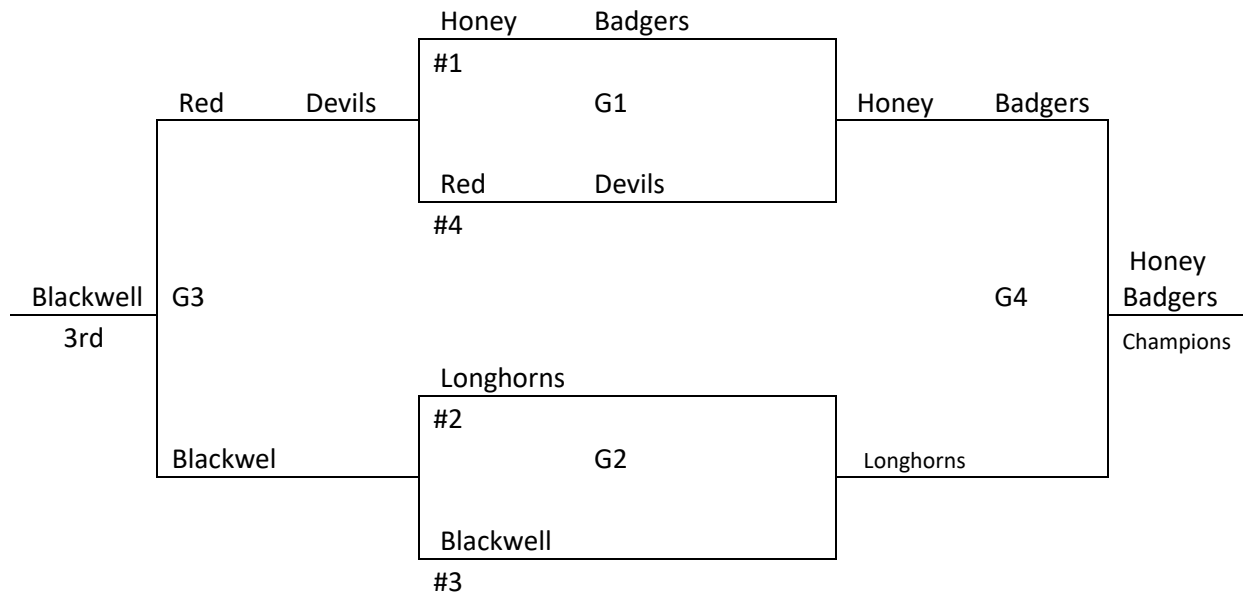

6 BOYS

Records in pool play will be used to determine seeding in tournament. In case of tie in pool play, formula used by MAYB will be used to break tie. Games played at Oklahoma Bible Academy, 5913 West Chestnut, Enid 73703 in Practice Gym (P1) and the Central National Bank Center (CNBC), 301 South Independence, Enid 73701. *Please be at your game at least 30 minutes ahead of game time. We will run ahead of schedule if possible.*

- 1) Garfield County Tigers
- 2) Okarche
- 3) Guymon Sharpshooters

7-8 BOYS

Records in pool play will be used to determine seeding in tournament. In case of tie in pool play, formula used by MAYB will be used to break tie. Games played at Oklahoma Bible Academy, 5913 West Chestnut, Enid 73703 in Practice Gym (P1 and P2), and the Central National Bank Center (CNBC), 301 South Independence, Enid 73701. *Please be at your game at least 30 minutes ahead of game time. We will run ahead of schedule if possible.*

- 1) Red Devils
- 2) Blackwell Maroons
- 3) Honey Badgers
- 4) Longhorns

<u>Friday</u>		<u>Saturday</u>		<u>Sunday</u>	
<i>CNBC</i>		<i>CNBC</i>	<i>P1</i>	<i>P1</i>	<i>P2</i>
5 p.m.		8 a.m.	2-4	8 a.m.	G1 G2
6	1-4	9		9	
7		10	2-3	10	G4 G3
8		11		11	
		12 p.m.		12 p.m.	
		1	1-3		
		2			
		3:30	1-2		
		4:30	3-4		
		5:30			
		6:30			
		7:30			
		8:30			

11-12 BOYS

Records in pool play will be used to determine seeding in tournament. In case of tie in pool play, formula used by MAYB will be used to break tie. Games played at Oklahoma Bible Academy, 5913 West Chestnut, Enid 73703 in Main Gym (MAIN), and Central National Bank Center (CNBC), 301 South Independence, Enid 73701. *Please be at your game at least 30 minutes ahead of game time. We will run ahead of schedule if possible.*