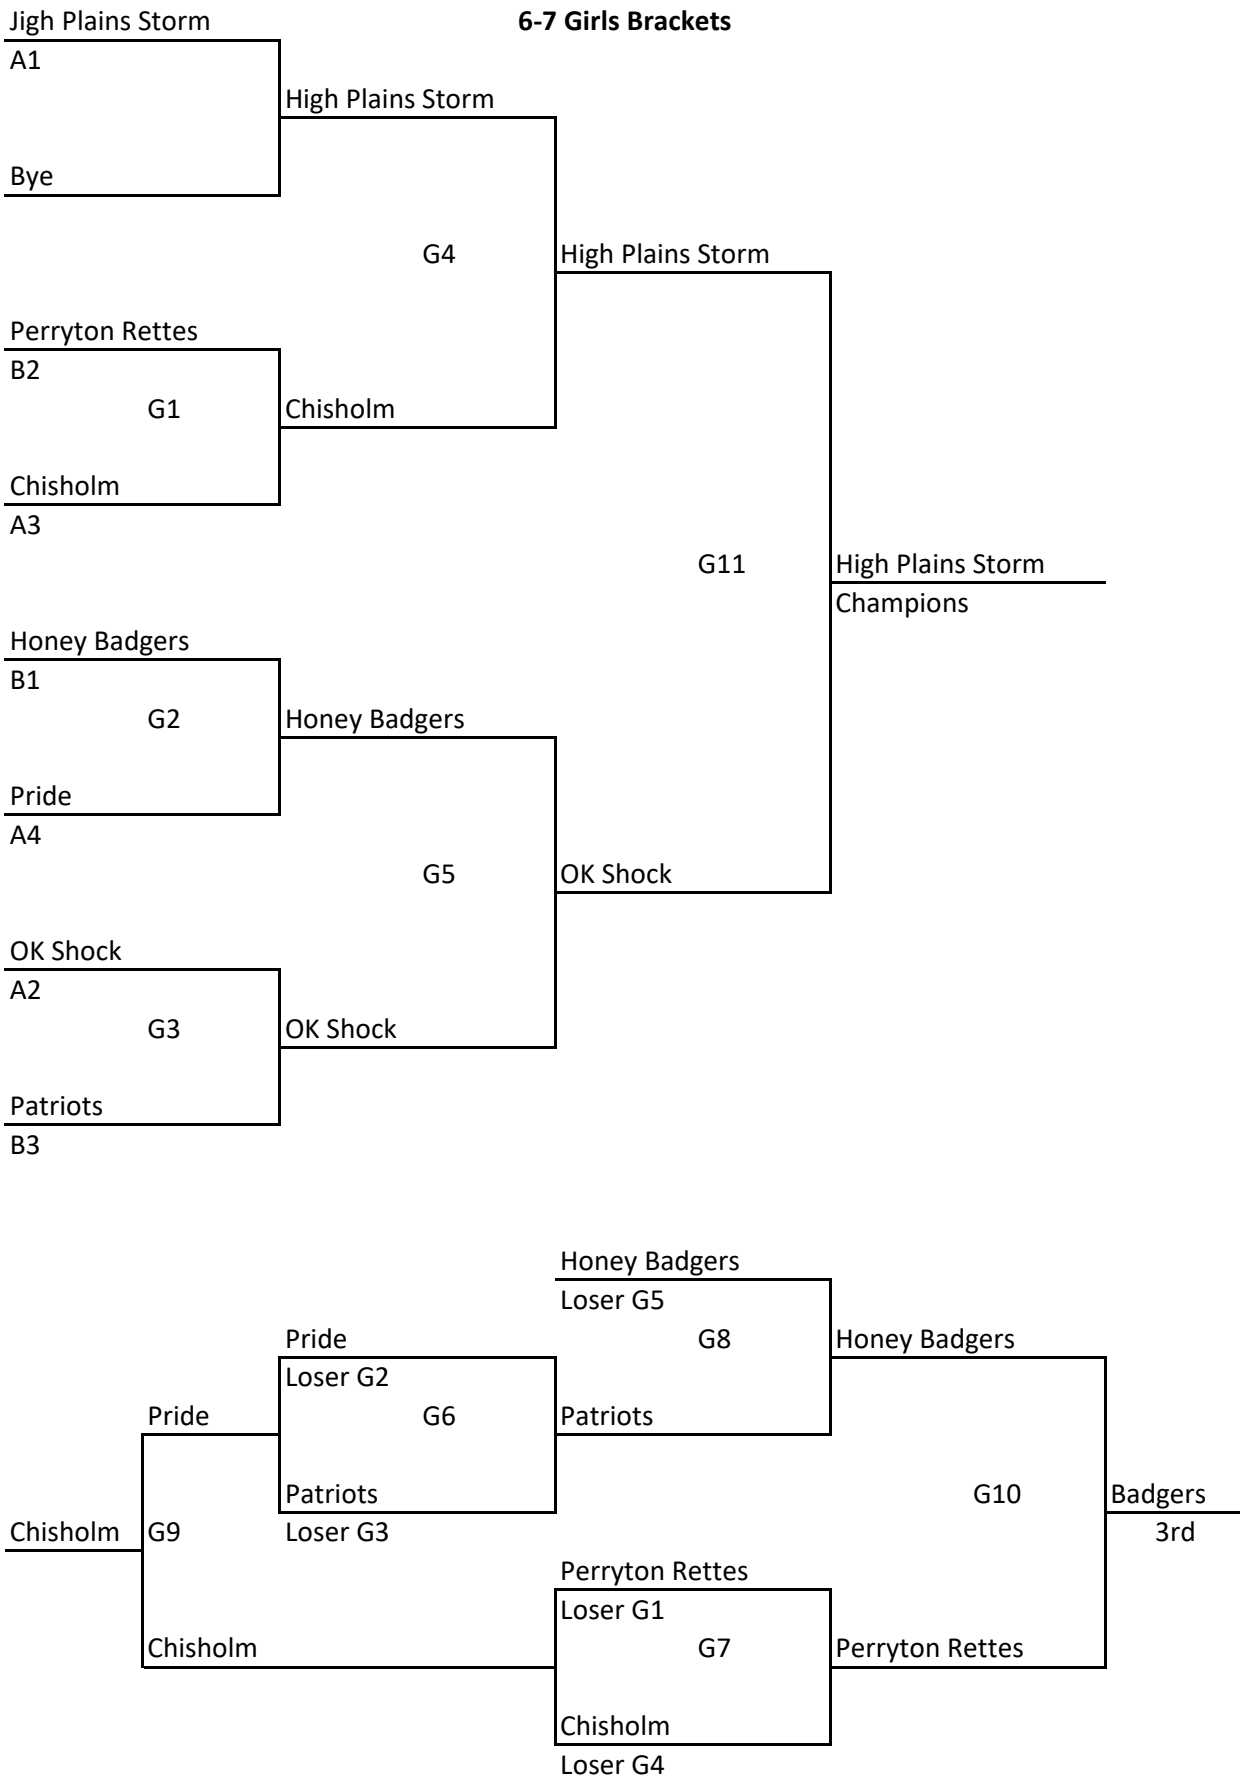

6-7 Girls Brackets