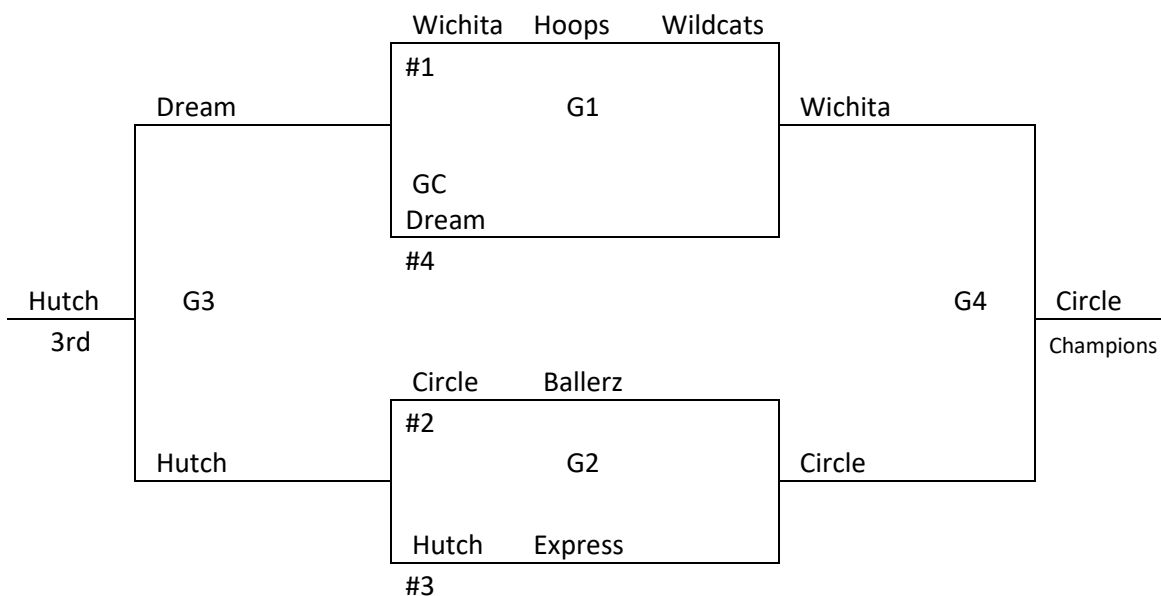

### 3-4 GIRLS

Records in pool play will determine seeding in tournament. In case of tie in pool play, formula used by MAYB will be used to break ties. Games played at Kingman Middle School, 607 North Spruce, Kingman 67068.

- 1) NLE 2026
- 2) Future
- 3) Manhattan Slam

*Saturday*

9 a.m.	
10	
11	1-2
12 p.m.	
1	
2	2-3
3	
4	1-3
5	
6	G1
7	G2

7th Grade Girls

## 4-5 BOYS

Records in pool play will determine seeding in tournament. In case of tie in pool play, formula used by MAYB will be used to break ties. Games played at Kingman Middle School, 607 North Spruce, Kingman 67068

- 1) Hutch Express
- 2) Wichita Hoops Wildcats
- 3) GC Dream
- 4) Circle Ballerz

<i>Saturday</i>		<i>Sunday</i>	
9 a.m.	1-2	9 a.m.	G1
10	3-4	10	G2
11		11	
12 p.m.	1-3	12 p.m.	
1	2-4	1	G3
2		2	G4
3	1-4		
4			
5	2-3		