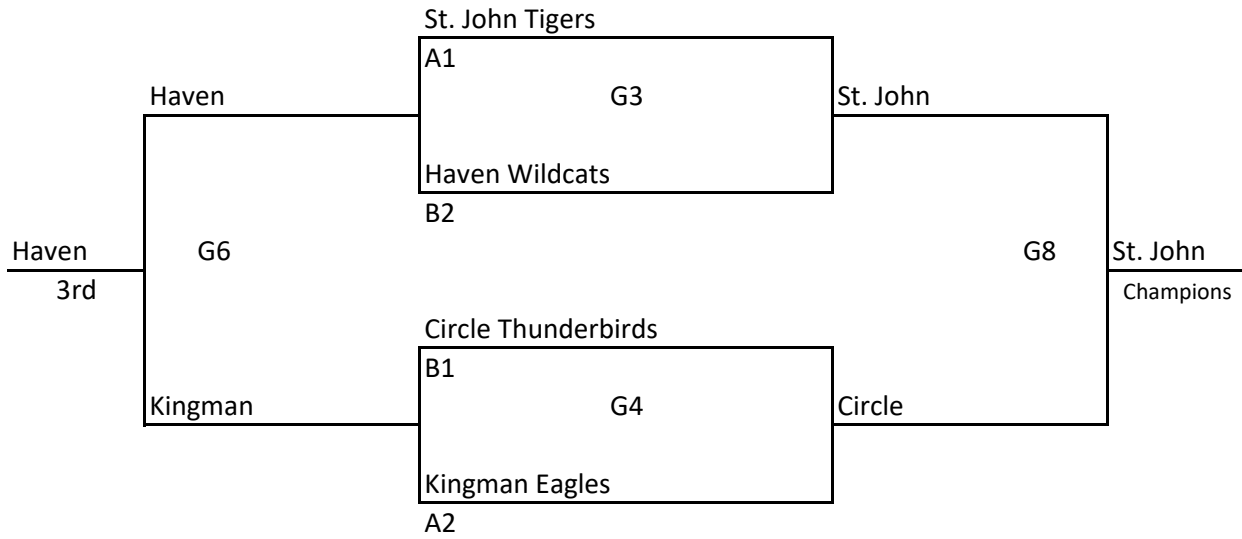

## 4-5 BOYS

Records in pool play will determine seeding in tournament. In case of tie in pool play, formula used by MAYB will be used to break ties. Games played at Kingman Middle School, 607 North Spruce, Kingman 67068

- 1) Hutch Express
- 2) Wichita Hoops Wildcats
- 3) GC Dream
- 4) Circle Ballerz

<i>Saturday</i>		<i>Sunday</i>	
9 a.m.	1-2	9 a.m.	G1
10	3-4	10	G2
11		11	
12 p.m.	1-3	12 p.m.	
1	2-4	1	G3
2		2	G4
3	1-4		
4			
5	2-3		

## 7-8 BOYS

Records in pool play will determine seeding in tournament. In case of tie in pool play, formula used by MAYB will be used to break ties. Games played at Kingman High School, 260 West Kansas, Kingman 67068 in (OLD) and (NEW) Gymnasiums.

- 1) Manhattan Slam
- 2) CSSB
- 3) Wichita Cats
- 4) Kansas Lightning

**2017 Kingman MAYB  
11-12 Boys Brackets**

Bracket A

Bracket B