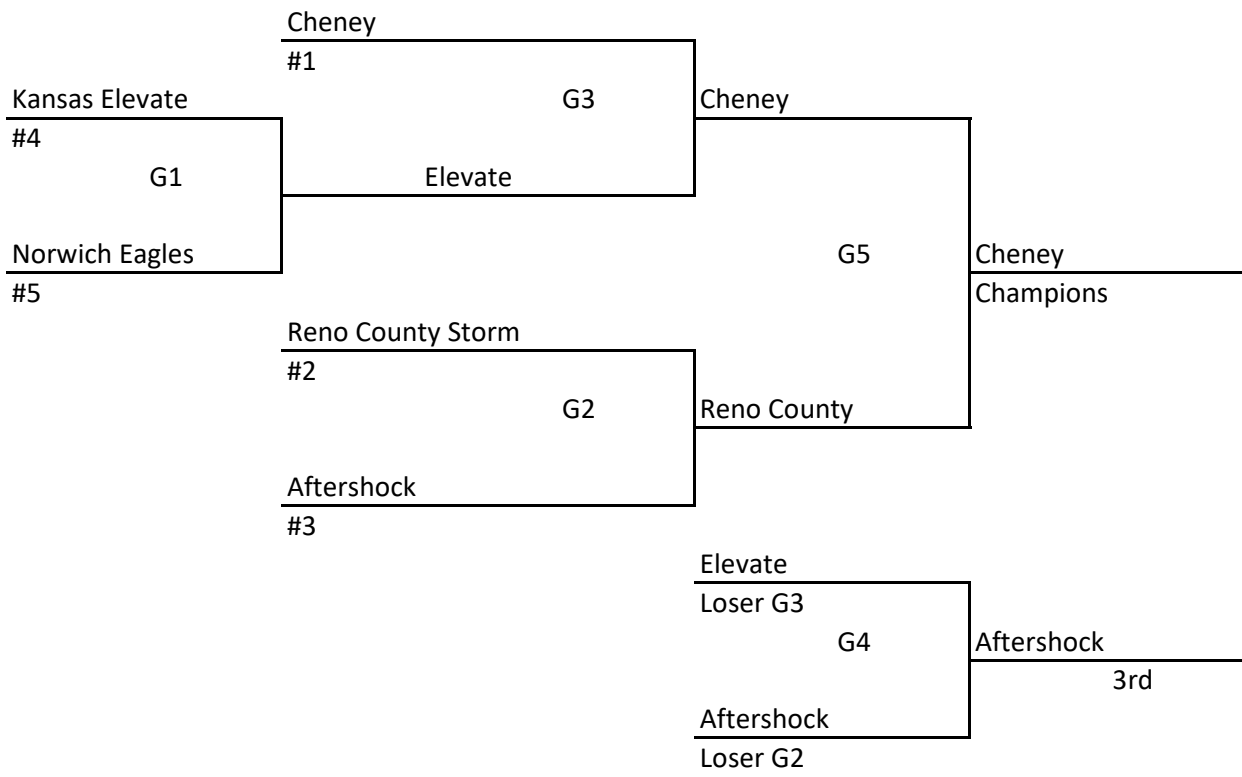

### 3-4 GIRLS

Records in pool play will determine seeding in tournament. In case of tie in pool play, formula used by MAYB will be used to break ties. Games played at Kingman Middle School, 607 North Spruce, Kingman 67068.

- 1) NLE 2026
- 2) Future
- 3) Manhattan Slam

*Saturday*

9 a.m.	
10	
11	1-2
12 p.m.	
1	
2	2-3
3	
4	1-3
5	
6	G1
7	G2

7th Grade Girls

## 4-5 BOYS

Records in pool play will determine seeding in tournament. In case of tie in pool play, formula used by MAYB will be used to break ties. Games played at Kingman Middle School, 607 North Spruce, Kingman 67068

- 1) Hutch Express
- 2) Wichita Hoops Wildcats
- 3) GC Dream
- 4) Circle Ballerz

<i>Saturday</i>		<i>Sunday</i>	
9 a.m.	1-2	9 a.m.	G1
10	3-4	10	G2
11		11	
12 p.m.	1-3	12 p.m.	
1	2-4	1	G3
2		2	G4
3	1-4		
4			
5	2-3		