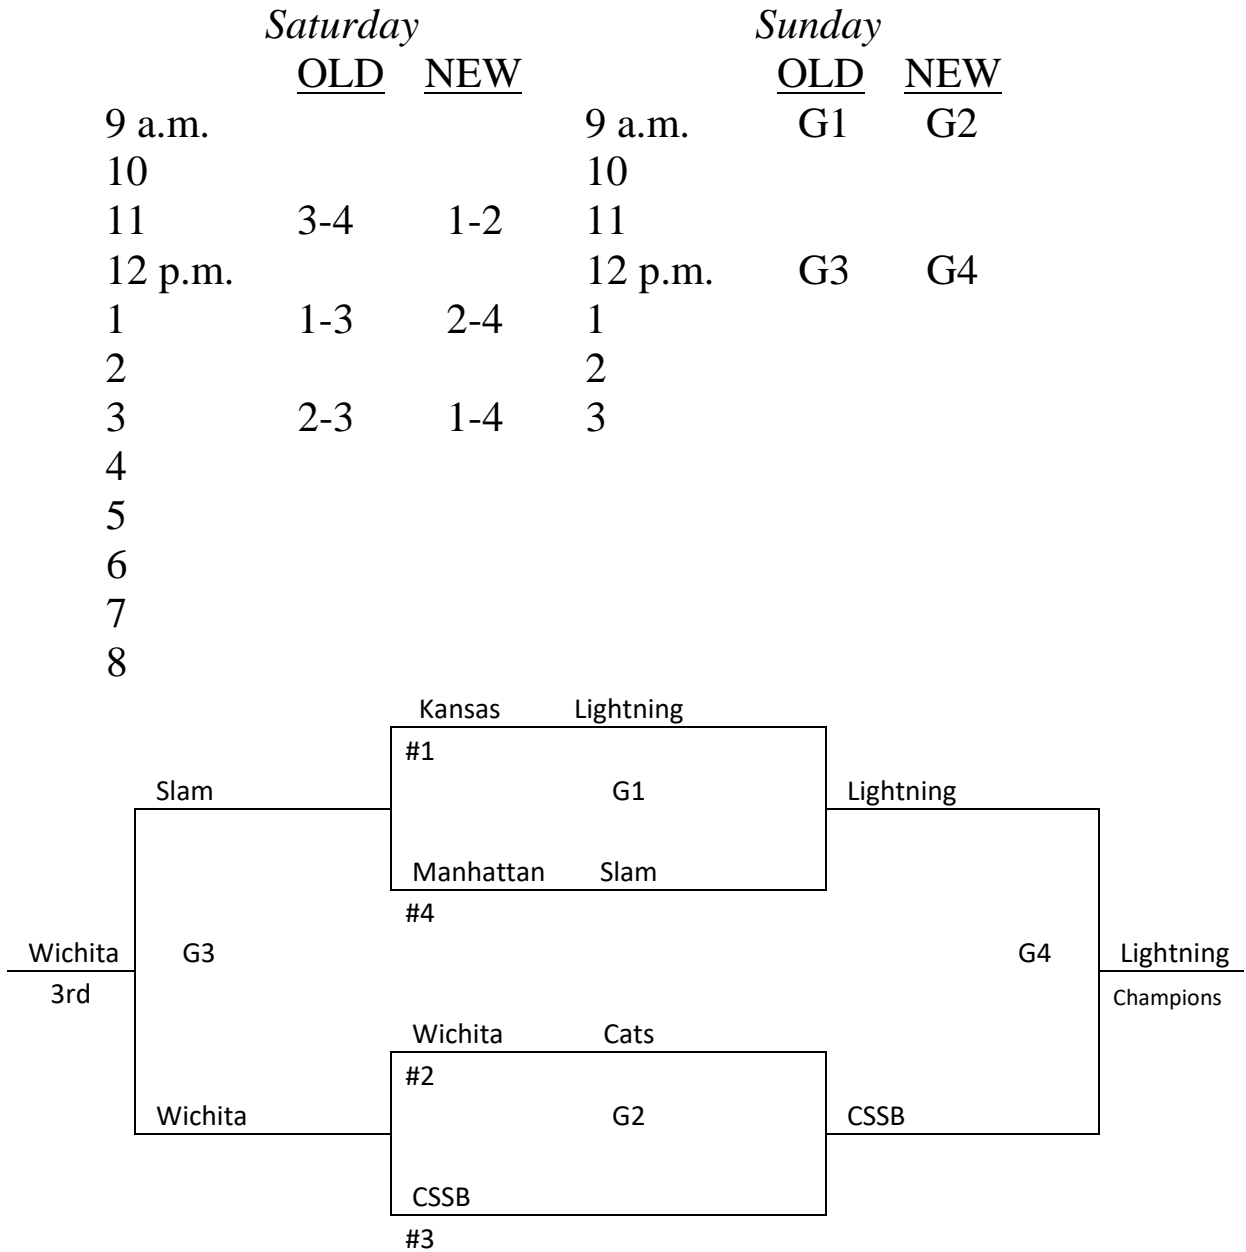

7-8 BOYS

Records in pool play will determine seeding in tournament. In case of tie in pool play, formula used by MAYB will be used to break ties. Games played at Kingman High School, 260 West Kansas, Kingman 67068 in (OLD) and (NEW) Gymnasiums.

1) Manhattan Slam
2) CSSB
3) Wichita Cats
4) Kansas Lightning