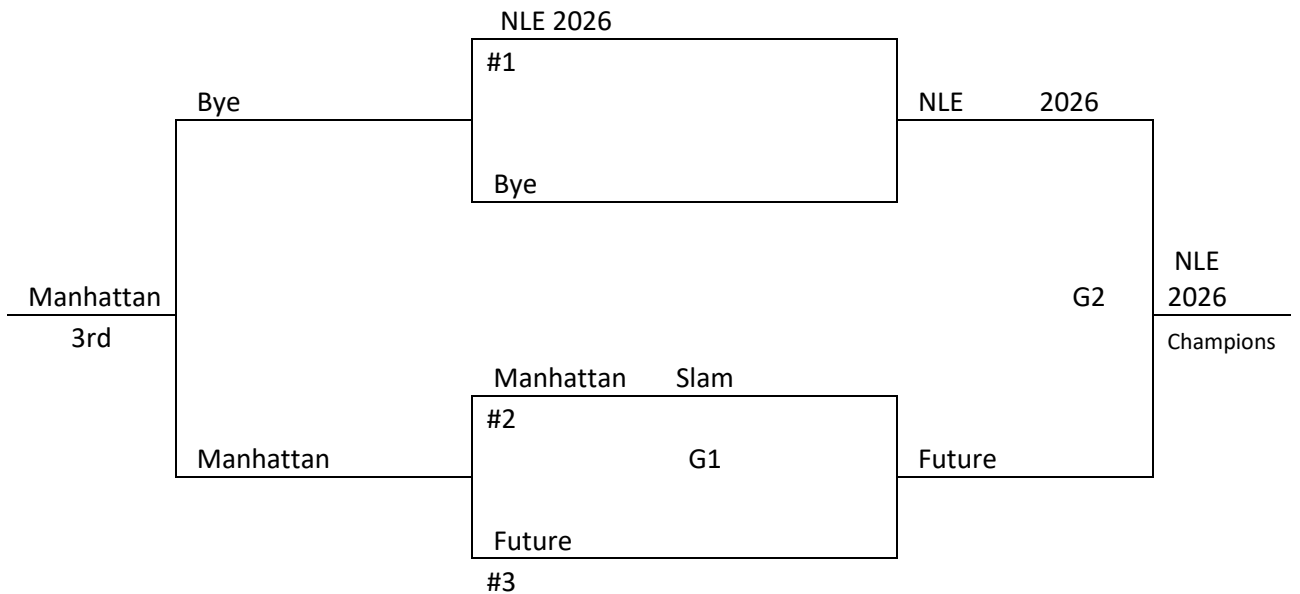

### 3-4 GIRLS

Records in pool play will determine seeding in tournament. In case of tie in pool play, formula used by MAYB will be used to break ties. Games played at Kingman Middle School, 607 North Spruce, Kingman 67068.

- 1) NLE 2026
- 2) Future
- 3) Manhattan Slam

*Saturday*

9 a.m.	
10	
11	1-2
12 p.m.	
1	
2	2-3
3	
4	1-3
5	
6	G1
7	G2

7th Grade Girls

## 4-5 BOYS

Records in pool play will determine seeding in tournament. In case of tie in pool play, formula used by MAYB will be used to break ties. Games played at Kingman Middle School, 607 North Spruce, Kingman 67068

- 1) Hutch Express
- 2) Wichita Hoops Wildcats
- 3) GC Dream
- 4) Circle Ballerz

<i>Saturday</i>		<i>Sunday</i>	
9 a.m.	1-2	9 a.m.	G1
10	3-4	10	G2
11		11	
12 p.m.	1-3	12 p.m.	
1	2-4	1	G3
2		2	G4
3	1-4		
4			
5	2-3		