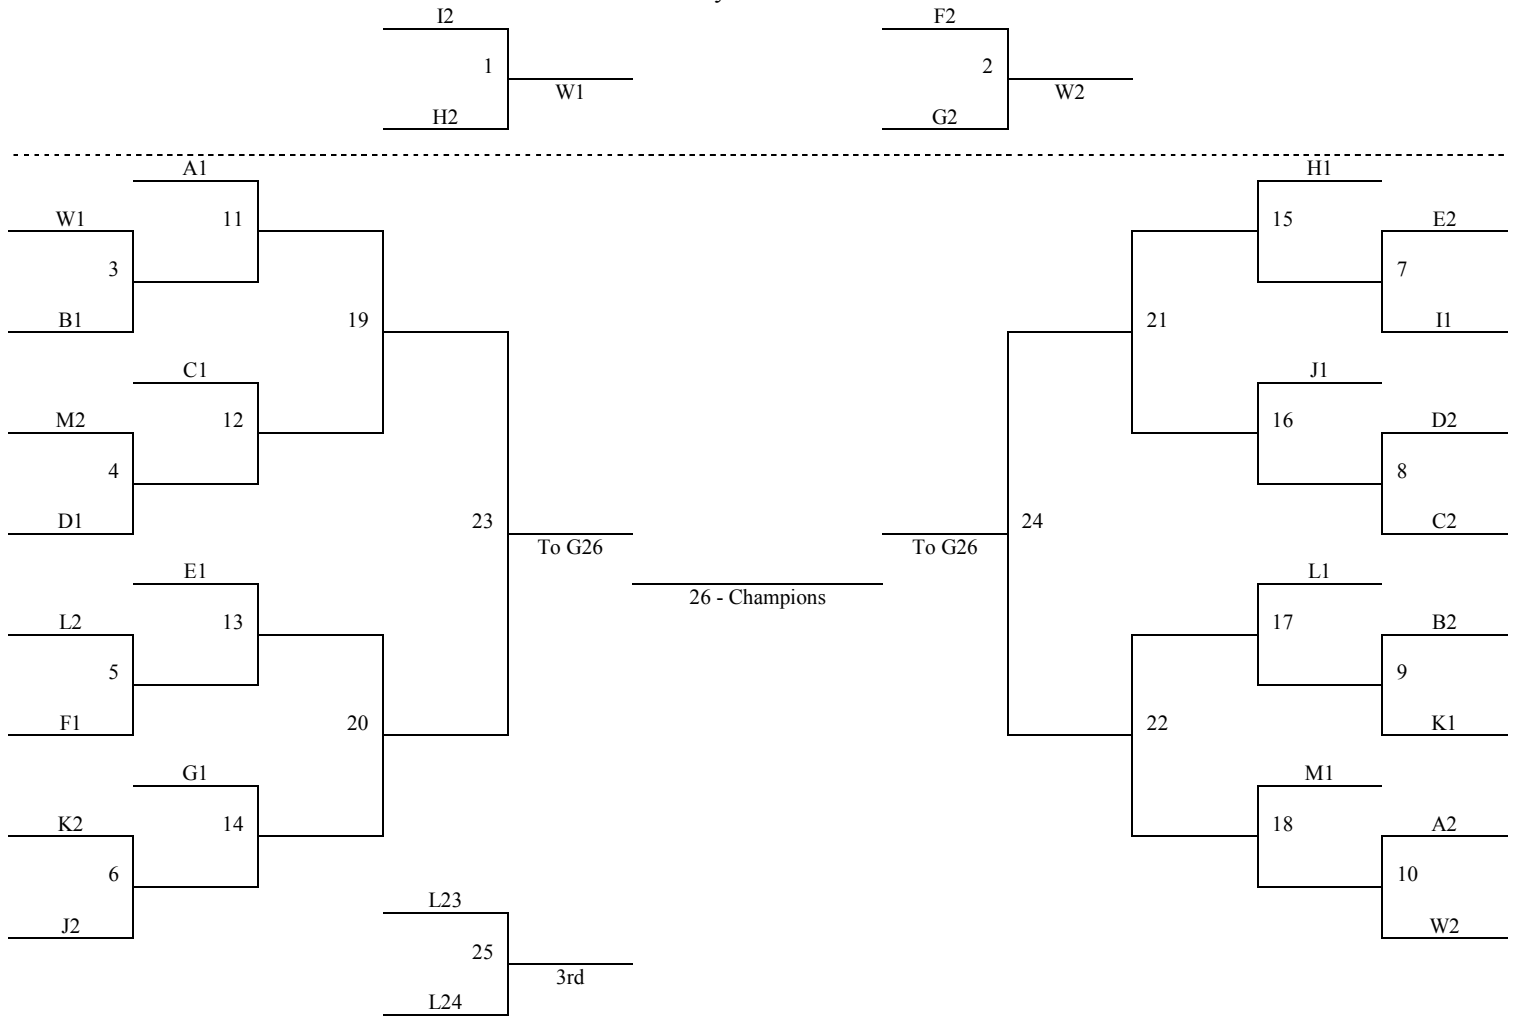

@MAYBbasketball

RIGHT STUFF. LOW PRICE. EVERYDAY!

2015 MAYB Girls Nationals – 7th Grade Girls

Division 1 Bracket

Play in Games

5th – 8th Place Games

@MAYBbasketball

RIGHT STUFF. LOW PRICE. EVERYDAY!

2015 MAYB Girls Nationals – 7th Grade Girls
Division 2 Bracket

@MAYBbasketball

RIGHT STUFF. LOW PRICE. EVERYDAY!

Gym Addresses 2015 Girls' Nationals

Listed below are the addresses and directions for the various playing sites for the Girls' National Tournament. We recommend that you take the physical address of the gyms listed below and plug it into www.mapquest.com to get specific directions from the location that you are traveling from. Please allow travel time to locate your playing site. If you have specific questions, do not hesitate to call our office at 316-284-0354, and do not hesitate to ask local people for specific directions. Please remember that game time is forfeit time!