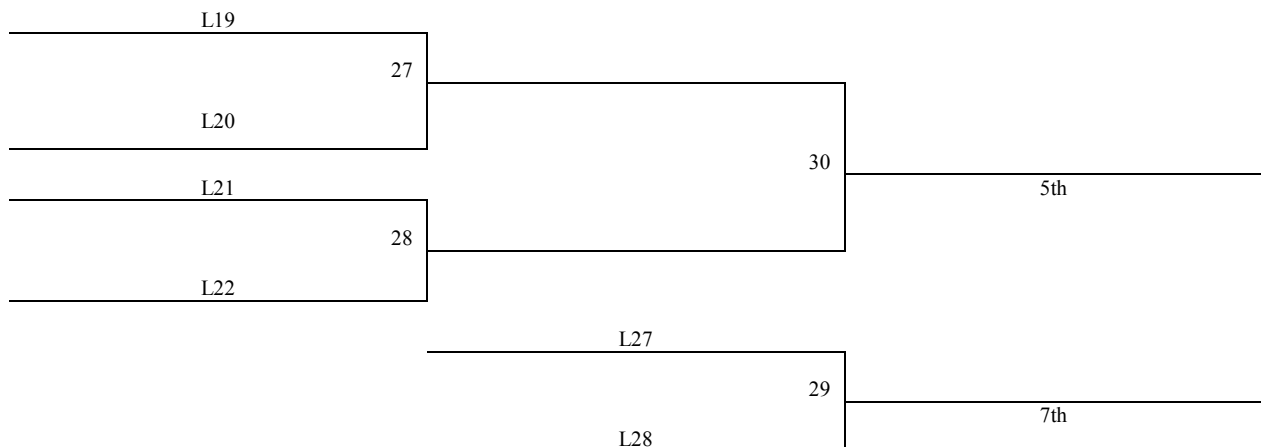

@MAYBbasketball

RIGHT STUFF. LOW PRICE. EVERYDAY!

2015 MAYB Girls Nationals – 7th Grade Girls

Division 1 Bracket

Play in Games

5th – 8th Place Games

@MAYBbasketball

RIGHT STUFF. LOW PRICE. EVERYDAY!

2015 MAYB Girls Nationals – 7th Grade Girls
Division 2 Bracket

@MAYBbasketball

RIGHT STUFF. LOW PRICE. EVERYDAY!

Gym Addresses 2015 Girls' Nationals

Listed below are the addresses and directions for the various playing sites for the Girls' National Tournament. We recommend that you take the physical address of the gyms listed below and plug it into www.mapquest.com to get specific directions from the location that you are traveling from. Please allow travel time to locate your playing site. If you have specific questions, do not hesitate to call our office at 316-284-0354, and do not hesitate to ask local people for specific directions. Please remember that game time is forfeit time!