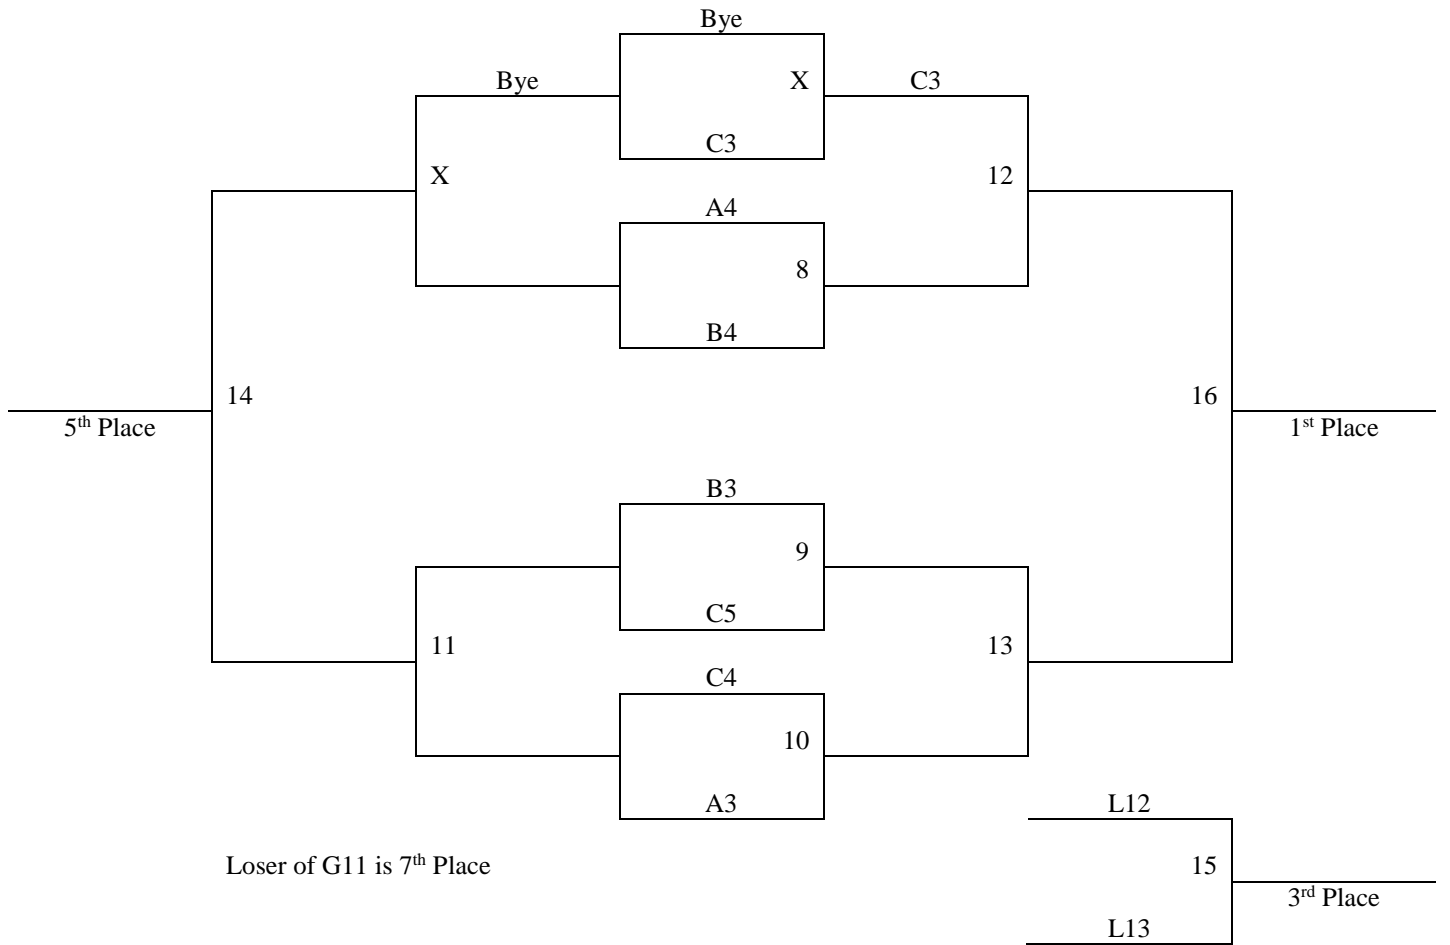

Division 2 Bracket