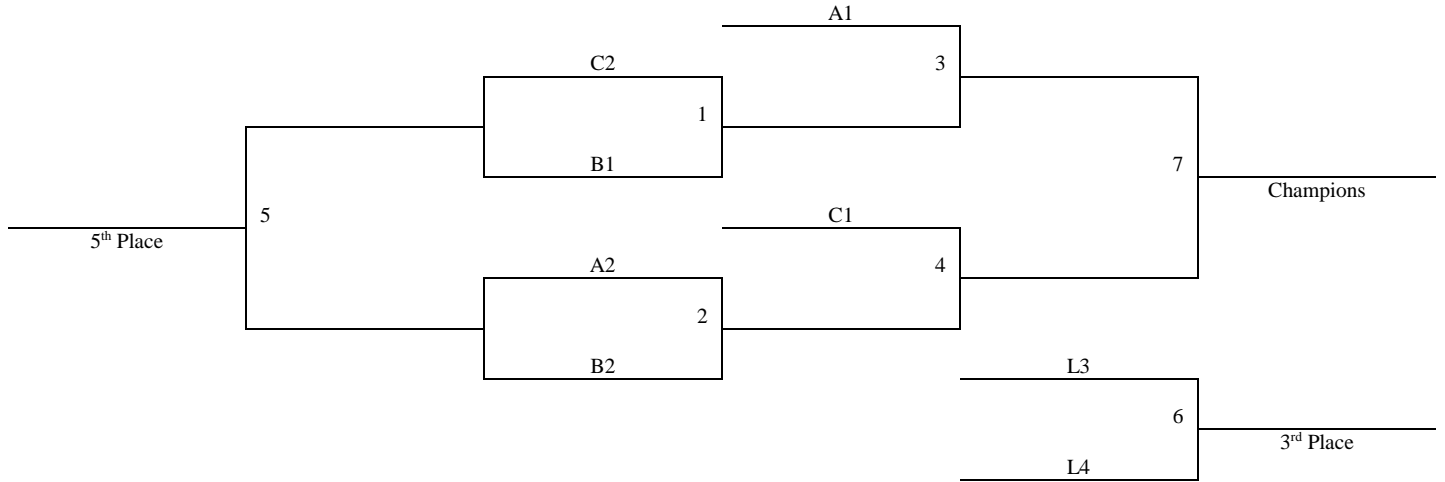

2015 MAYB Girls Nationals – 3rd Grade Girls

Division 1 Bracket