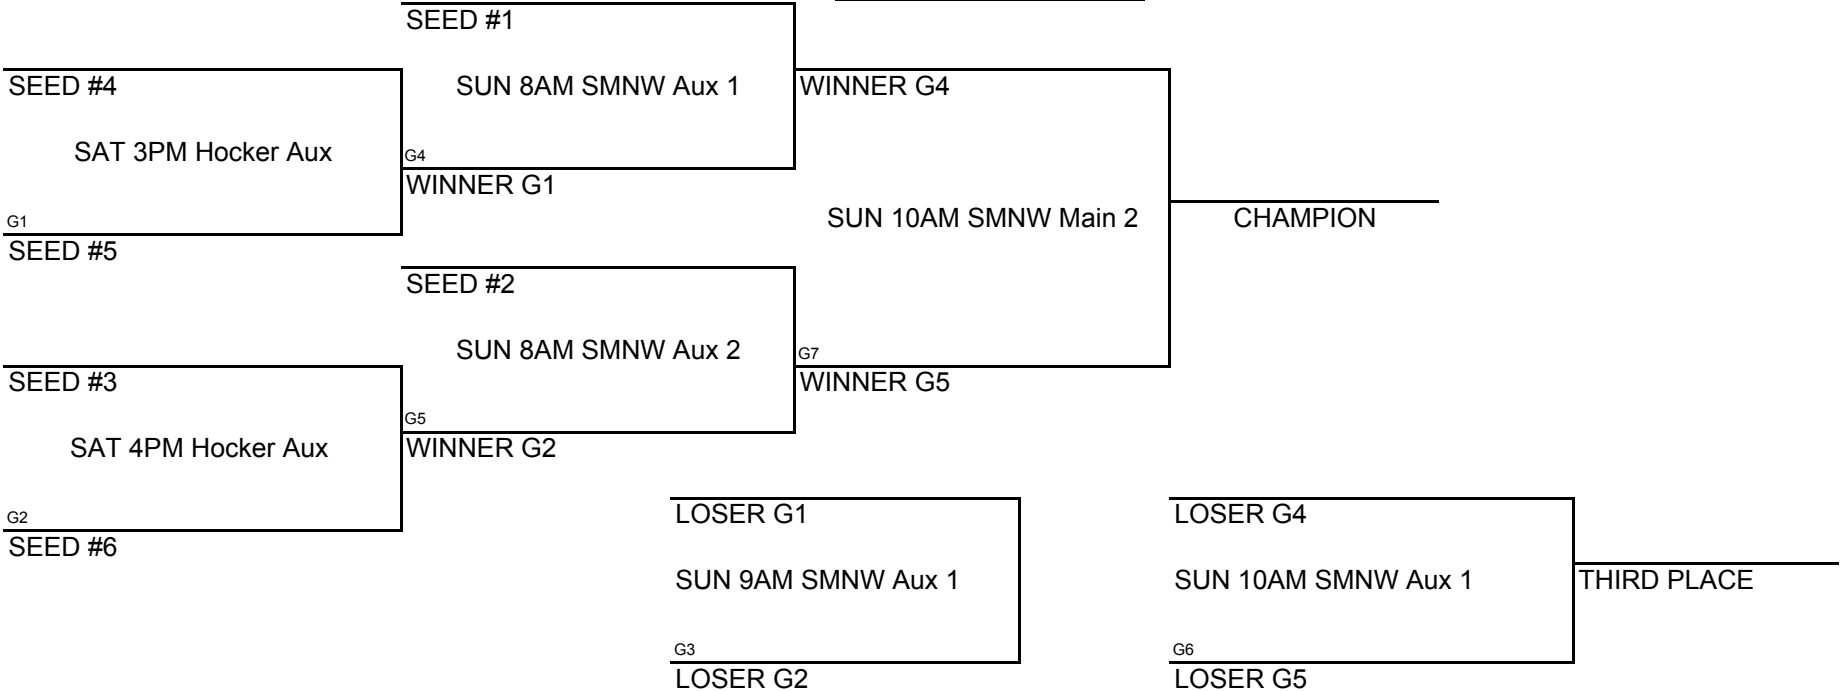

KC Premiere/ Shirts & Skins/ MAYB National Qualifer

6th Boys Divison

POOL A
(1) Dreamchasers
(2) CNBA Black
(3) Victory Ministry

WINS	LOSSES

POOL B
(1) Powergroup 2021
(2) Hoop Dreams
(3) River City Thunder

WINS	LOSSES

POOL PLAY ROUND 1

			<u>DAY</u>	<u>TIME</u>	<u>LOCATION</u>				<u>DAY</u>	<u>TIME</u>	<u>LOCATION</u>			
A-1	VS	A-2	FRI	7PM	SMNW Main 1	<table border="1" style="width: 100%; height: 100%;"> <tr><td> </td></tr> <tr><td> </td></tr> <tr><td> </td></tr> </table>	B-1	VS	B-2	FRI	7PM	SMNW Main 2	<table border="1" style="width: 100%; height: 100%;"> <tr><td> </td></tr> <tr><td> </td></tr> <tr><td> </td></tr> </table>	
A-1	VS	A-3	FRI	9PM	SMNW Main 1		B-1	VS	B-3	SAT	8AM	SMNW Main 2		
A-2	VS	A-3	SAT	9AM	SMNW Main 1		B-2	VS	B-3	SAT	10AM	SMNW Main 2		

SEEDING ROUND

SEED #1 POOL A	VS	SEED #1 POOL B	SAT	2PM	Hocker Aux	Winner gets 1st seed, Loser gets 2nd seed	<table border="1" style="width: 100%; height: 100%;"> <tr><td> </td></tr> <tr><td> </td></tr> <tr><td> </td></tr> </table>
SEED #2 POOL A	VS	SEED #2 POOL B	SAT	1PM	Hocker Aux	Winner gets 3rd seed, Loser gets 4th seed	
SEED #3 POOL A	VS	SEED #3 POOL B	SAT	1PM	Hocker Main	Winner gets 5th seed, Loser gets 6th seed	

CHAMPIONSHIP ROUND

NOTE: TIE BREAKER

1. 1 - HEAD TO HEAD
2. 2 - POINT SPREAD (MAX. 15 POINTS)
3. 3 - DEF. POINTS ALLOWED