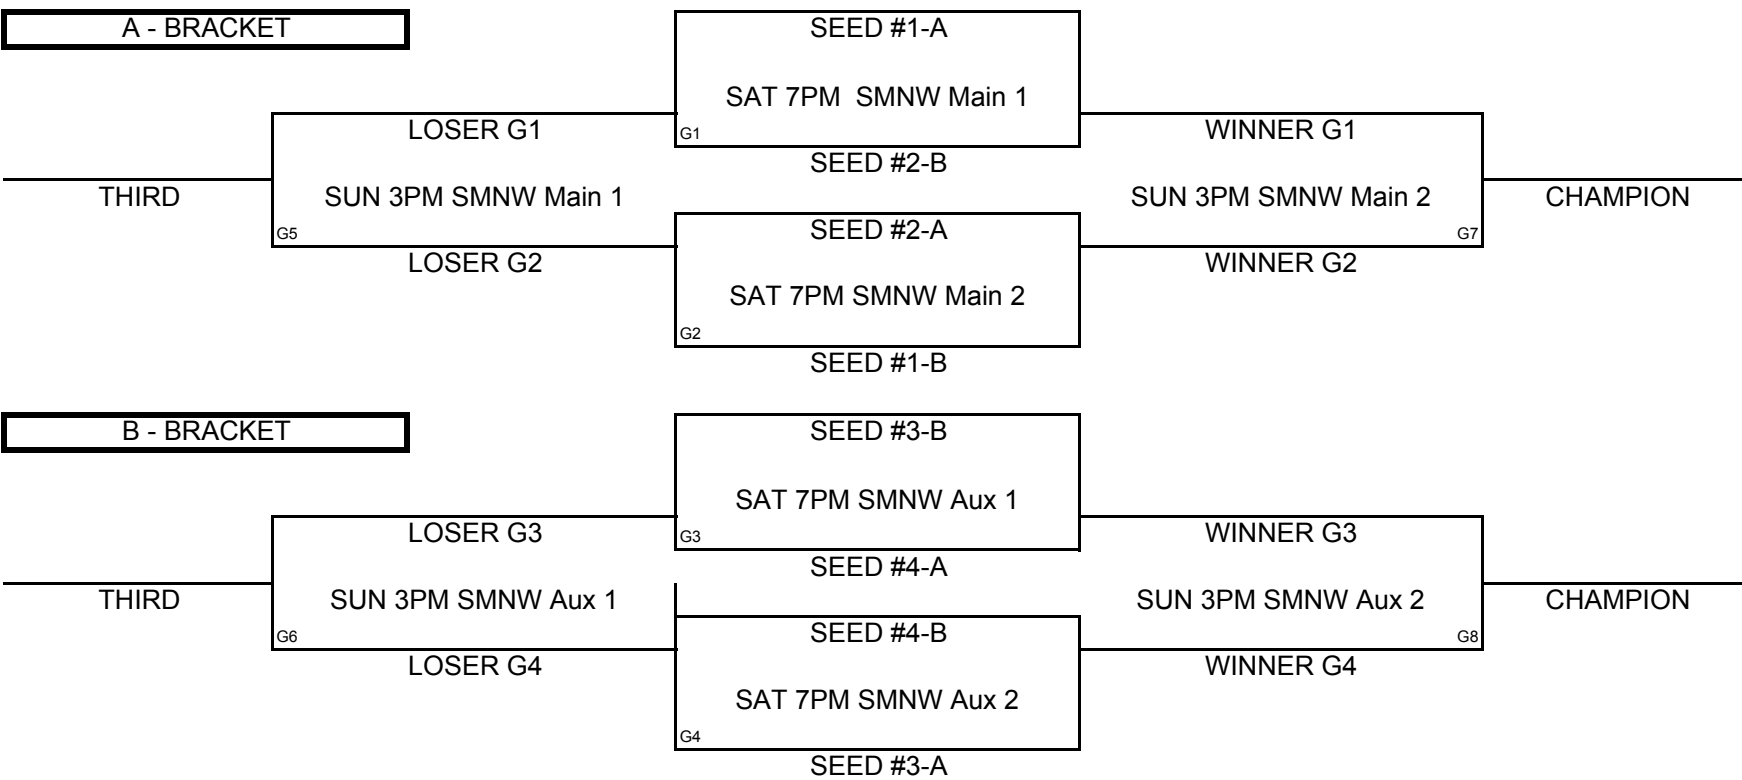

KC Premiere/ Shirts & Skins/ MAYB National Qualifer

8th Boys Blue Division

POOL A

WINS LOSSES

(1)	KCP 8 Red		
(2)	LTD Bears		
(3)	CNBA Black		
(4)	IA Thunder		

POOL B

WINS LOSSES

(1)	Cougars		
(2)	Raiders		
(3)	SW IA Storm		
(4)	Dakota Niners Elite		

POOL PLAY ROUND

A-1	VS	A-2	FRI	6PM	SMS Main 2	B-1	VS	B-3	FRI	8PM	SMS Aux 1	
A-1	VS	A-3	FRI	8PM	SMS Main 2	B-3	VS	B-4	SAT	8AM	SMNW Main 1	
A-2	VS	A-3	SAT	10AM	SMNW Main 1	B-1	VS	B-2	SAT	8AM	SMNW Aux 1	
A-1	VS	A-4	SAT	12PM	SMNW Main 2	B-2	VS	B-3	SAT	12PM	SMNW Main 1	
A-2	VS	A-4	SAT	2PM	SMNW Aux 2	B-1	VS	B-4	SAT	12PM	SMNW Aux 2	
A-3	VS	A-4	SAT	5PM	SMNW Main 2	B-2	VS	B-4	SAT	5PM	SMNW Aux 2	

CHAMPIONSHIP ROUND

NOTE: TIE BREAKER
1 - HEAD TO HEAD
2 - POINT SPREAD (MAX. 15 POINTS)
3 - DEF. POINTS ALLOWED