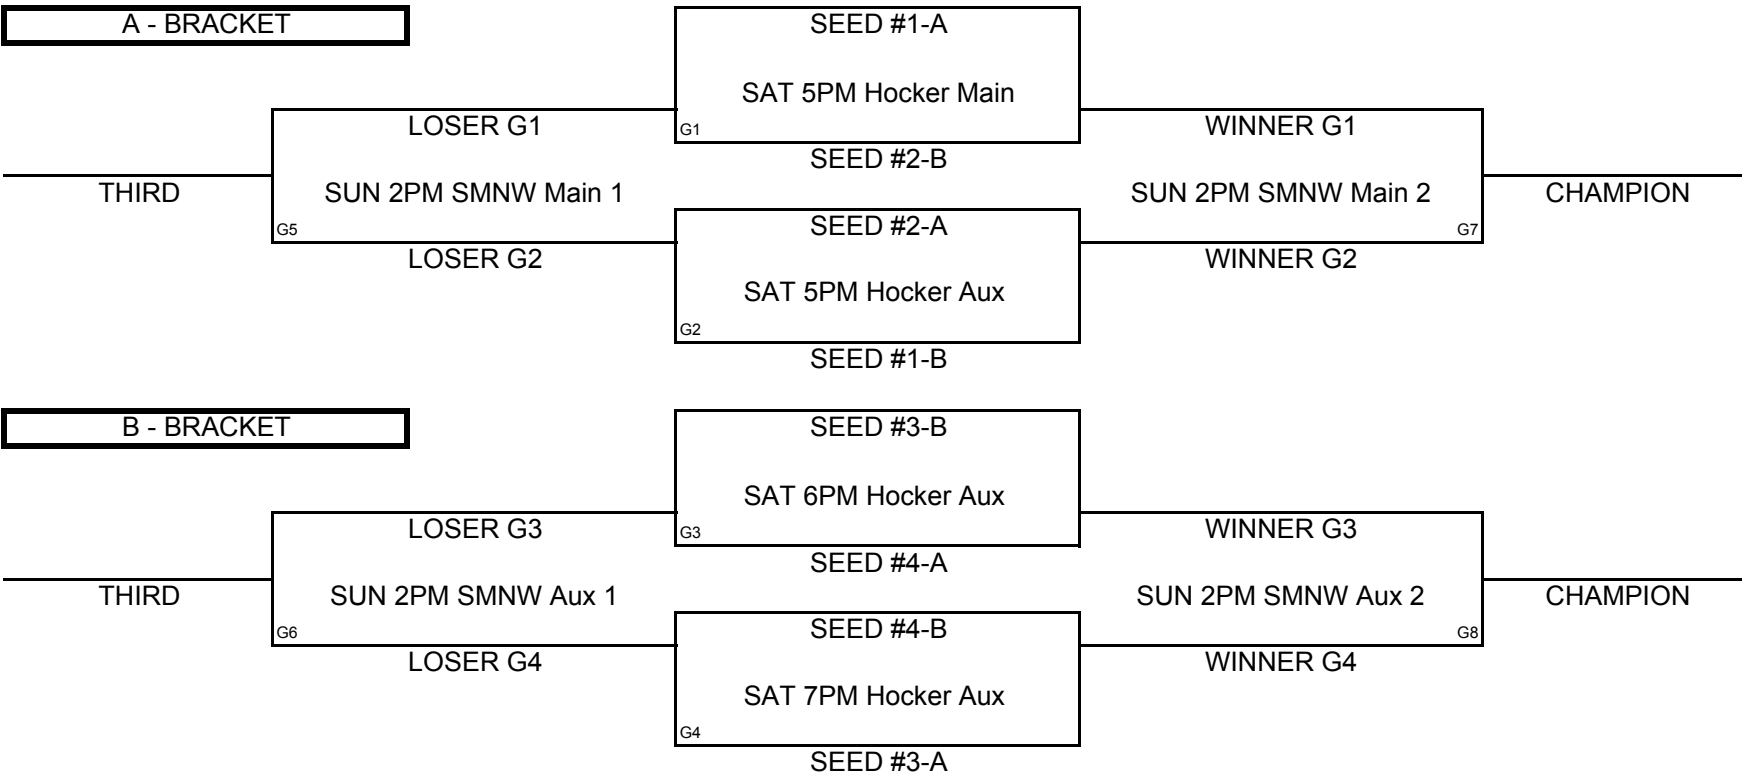

KC Premiere/ Shirts & Skins/ MAYB National Qualifer

7th Blue Boys Divison

POOL A

WINS

LOSSES

(1)	Beastmode		
(2)	BL Bobcats		
(3)	CNBA White		
(4)	Blazers		

POOL B

WINS

LOSSES

(1)	Bluejays		
(2)	MBA 100		
(3)	Reno Co Elite		
(4)	Dakota Niners 13U		

POOL PLAY ROUND

A1	VS	A2	FRI	7PM	SMS Aux 1	B1	VS	B2	FRI	6PM	SMS Aux 2	
A3	VS	A4	FRI	7PM	SMS Aux 2	B1	VS	B3	FRI	8PM	SMS Aux 2	
A1	VS	A3	FRI	9PM	SMS Aux 1	B1	VS	B4	SAT	10AM	SMNW Aux 1	
A2	VS	A4	FRI	9PM	SMS Aux 2	B2	VS	B3	SAT	10AM	SMNW Aux 2	
A-2	VS	A-3	SAT	9AM	SMNW Main 2	B2	VS	B4	SAT	12PM	SMNW Aux 1	
A-1	VS	A-4	SAT	1PM	SMNW Main 2	B3	VS	B4	SAT	2PM	SMNW Main 2	

CHAMPIONSHIP ROUND

NOTE: TIE BREAKER

1 - HEAD TO HEAD

2 - POINT SPREAD (MAX. 15 POINTS)

3 - DEF. POINTS ALLOWED