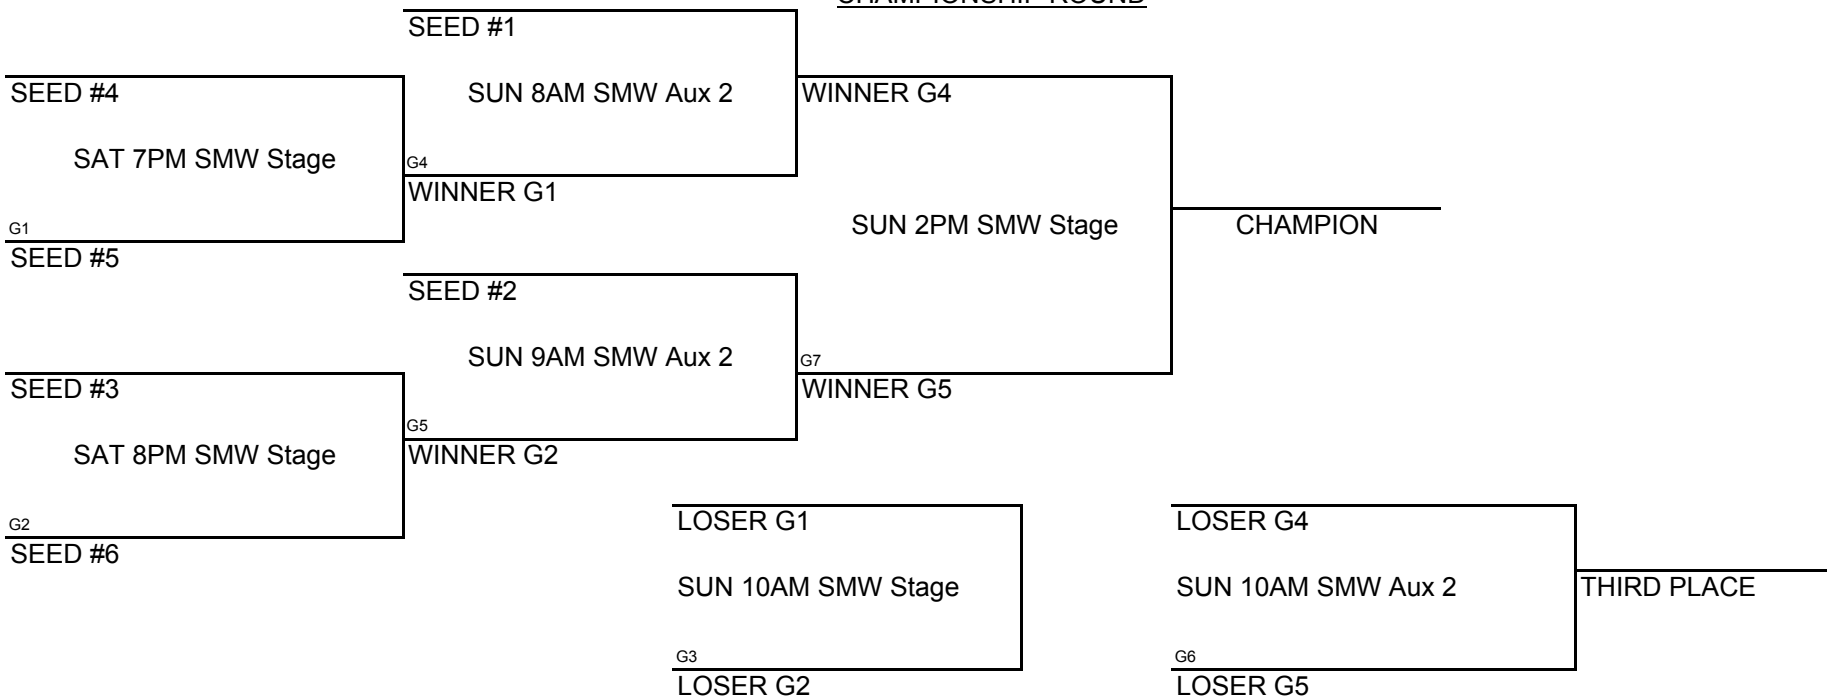

KC Premiere/ Shirts & Skins/ MAYB National Qualifer

5th/6th Grade Girls Division

POOL A
(1) Hoops KC
(2) Shock 5/6
(3) Lady Prospects

<u>WINS</u>	<u>LOSSES</u>

POOL B
(1) SEK Assault
(2) Lyon Co Thunder
(3) Husker Elite

<u>WINS</u>	<u>LOSSES</u>

POOL PLAY ROUND 1

	<u>DAY</u>	<u>TIME</u>	<u>LOCATION</u>
A-1 VS A-2	FRI	5PM	SMW Aux 2
A-1 VS A-3	FRI	7PM	SMW Aux 1
A-2 VS A-3	FRI	9PM	SMW Aux 1

	<u>DAY</u>	<u>TIME</u>	<u>LOCATION</u>
B-1 VS B-2	FRI	8PM	SMW Aux 2
B-1 VS B-3	SAT	11AM	SMW Stage
B-2 VS B-3	SAT	1PM	SMW Stage

SEEDING ROUND

SEED #1 POOL A	VS	SEED #1 POOL B	SAT	6PM	SMW Stage
SEED #2 POOL A	VS	SEED #2 POOL B	SAT	5PM	SMW Stage
SEED #3 POOL A	VS	SEED #3 POOL B	SAT	3PM	SMW Stage

Winner gets 1st seed, Loser gets 2nd seed
Winner gets 3rd seed, Loser gets 4th seed
Winner gets 5th seed, Loser gets 6th seed

CHAMPIONSHIP ROUND

NOTE: TIE BREAKER
1 - HEAD TO HEAD
2 - POINT SPREAD (MAX. 15 POINTS)
3 - DEF. POINTS ALLOWED