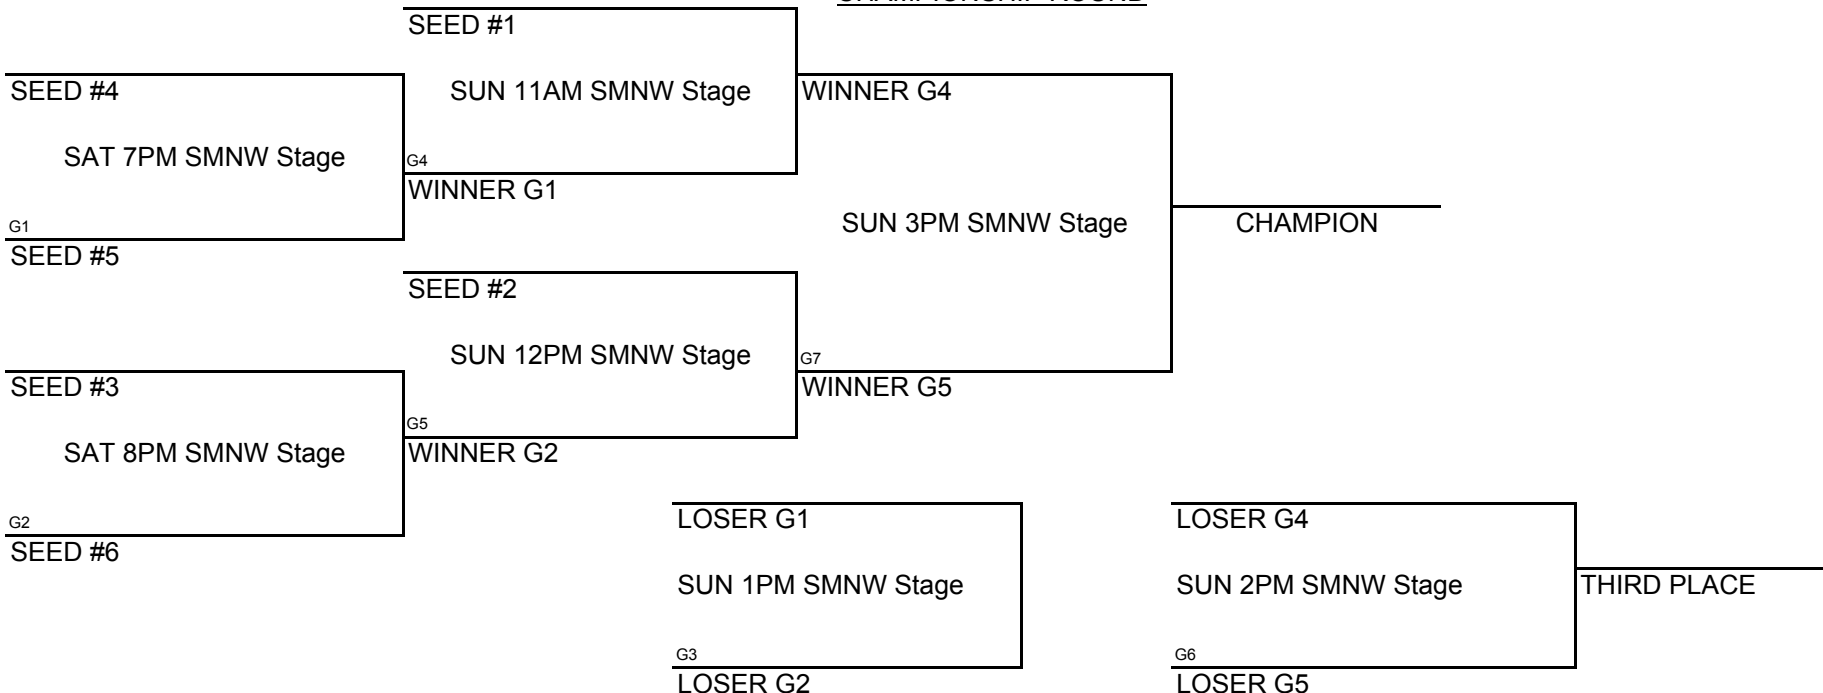

KC Premiere/ Shirts & Skins/ MAYB National Qualifer

4th/5th Boys Divison

POOL A

- (1) Spartans
- (2) Dragons
- (3) Wichita Thunder

WINS	LOSSES

POOL B

- (1) KC Premiere 4th/5th
- (2) Hoop Dreams
- (3) W.C. Tigers

WINS	LOSSES

POOL PLAY ROUND 1

				<u>DAY</u>	<u>TIME</u>	<u>LOCATION</u>									
A-1	VS	A-2	FRI	6PM	SMNW Stage	<table border="1" style="width: 100%; height: 100%;"> <tr><td> </td></tr> <tr><td> </td></tr> <tr><td> </td></tr> </table>	B-1	VS	B-2	FRI	8PM	SMNW Stage	<table border="1" style="width: 100%; height: 100%;"> <tr><td> </td></tr> <tr><td> </td></tr> <tr><td> </td></tr> </table>		
A-1	VS	A-3	FRI	7PM	SMNW Stage		B-1	VS	B-3	SAT	9AM	SMNW Stage			
A-2	VS	A-3	FRI	9PM	SMNW Stage		B-2	VS	B-3	SAT	11AM	SMNW Stage			

SEEDING ROUND

SEED #1 POOL A	VS	SEED #1 POOL B	SAT	2PM	SMNW Stage	Winner gets 1st seed, Loser gets 2nd seed	<table border="1" style="width: 100%; height: 100%;"> <tr><td> </td></tr> <tr><td> </td></tr> <tr><td> </td></tr> </table>
SEED #2 POOL A	VS	SEED #2 POOL B	SAT	5PM	SMNW Stage	Winner gets 3rd seed, Loser gets 4th seed	
SEED #3 POOL A	VS	SEED #3 POOL B	SAT	4PM	SMNW Stage	Winner gets 5th seed, Loser gets 6th seed	

CHAMPIONSHIP ROUND

NOTE: TIE BREAKER

- 1 - HEAD TO HEAD
- 2 - POINT SPREAD (MAX. 15 POINTS)
- 3 - DEF. POINTS ALLOWED