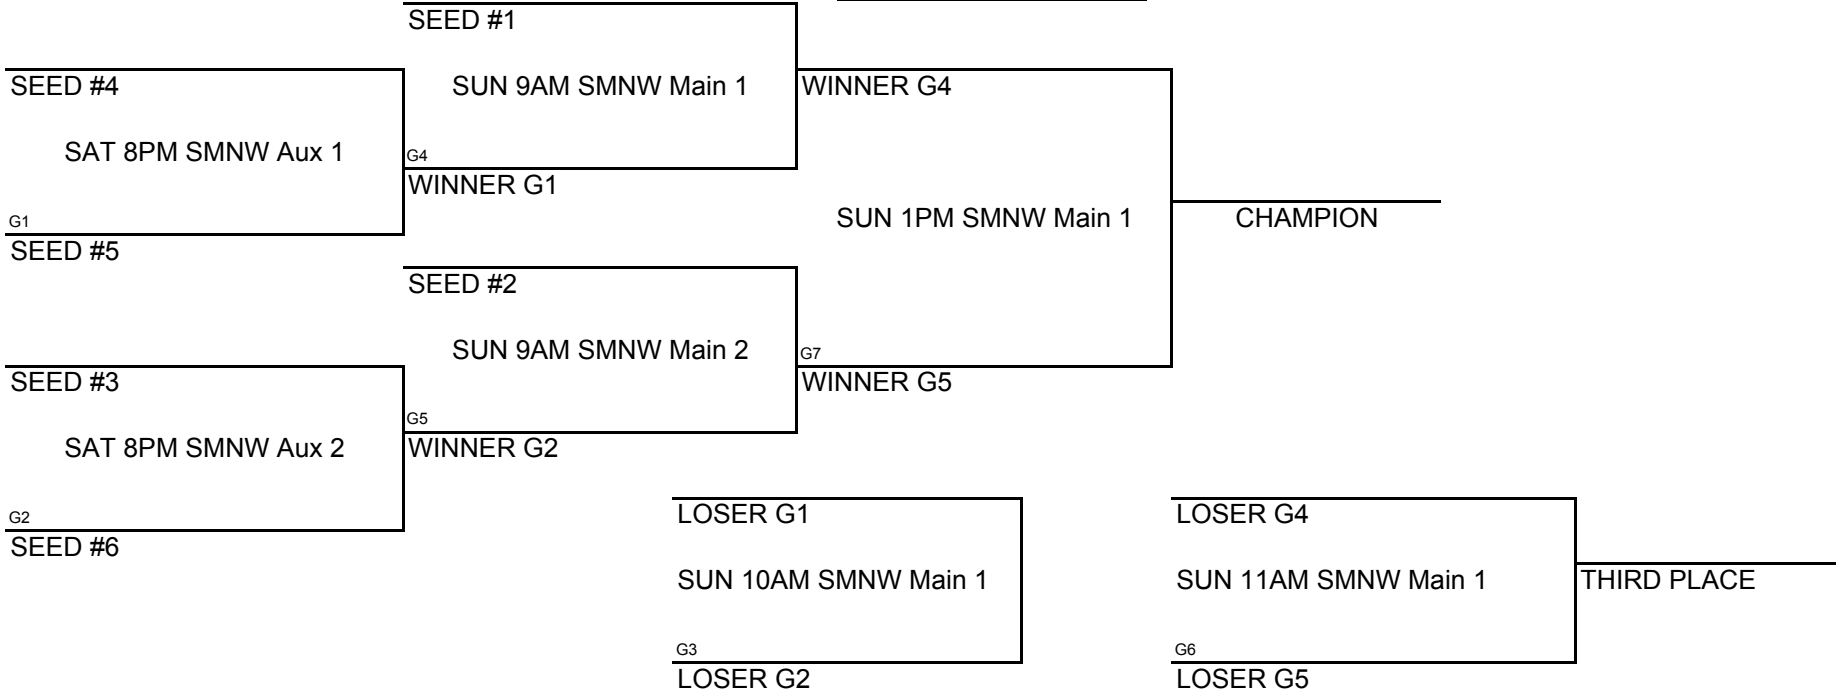

KC Premiere/ Shirts & Skins/ MAYB National Qualifer

7th Red Boys Divison

POOL A
(1) Speed 2020
(2) MOKan Elite
(3) Hoop Dreams

WINS	LOSSES

POOL B
(1) Powergroup 2020
(2) KC Keys- Blue
(3) CNBA Black

WINS	LOSSES

POOL PLAY ROUND 1

				<u>DAY</u>	<u>TIME</u>	<u>LOCATION</u>									
A-1	VS	A-2	FRI	7PM	SMNW Aux 1		B-1	VS	B-2	FRI	7PM	SMNW Aux 2			
A-1	VS	A-3	FRI	9PM	SMNW Main 2		B-1	VS	B-3	SAT	2PM	SMNW Aux 1			
A-2	VS	A-3	SAT	3PM	SMNW Main 1		B-2	VS	B-3	SAT	4PM	SMNW Main 2			

SEEDING ROUND

SEED #1 POOL A	VS	SEED #1 POOL B	SAT	6PM	SMNW Main 2	Winner gets 1st seed, Loser gets 2nd seed				
SEED #2 POOL A	VS	SEED #2 POOL B	SAT	6PM	SMNW Aux 1	Winner gets 3rd seed, Loser gets 4th seed				
SEED #3 POOL A	VS	SEED #3 POOL B	SAT	6PM	SMNW Aux 2	Winner gets 5th seed, Loser gets 6th seed				

CHAMPIONSHIP ROUND

NOTE: TIE BREAKER
1 - HEAD TO HEAD
2 - POINT SPREAD (MAX. 15 POINTS)
3 - DEF. POINTS ALLOWED