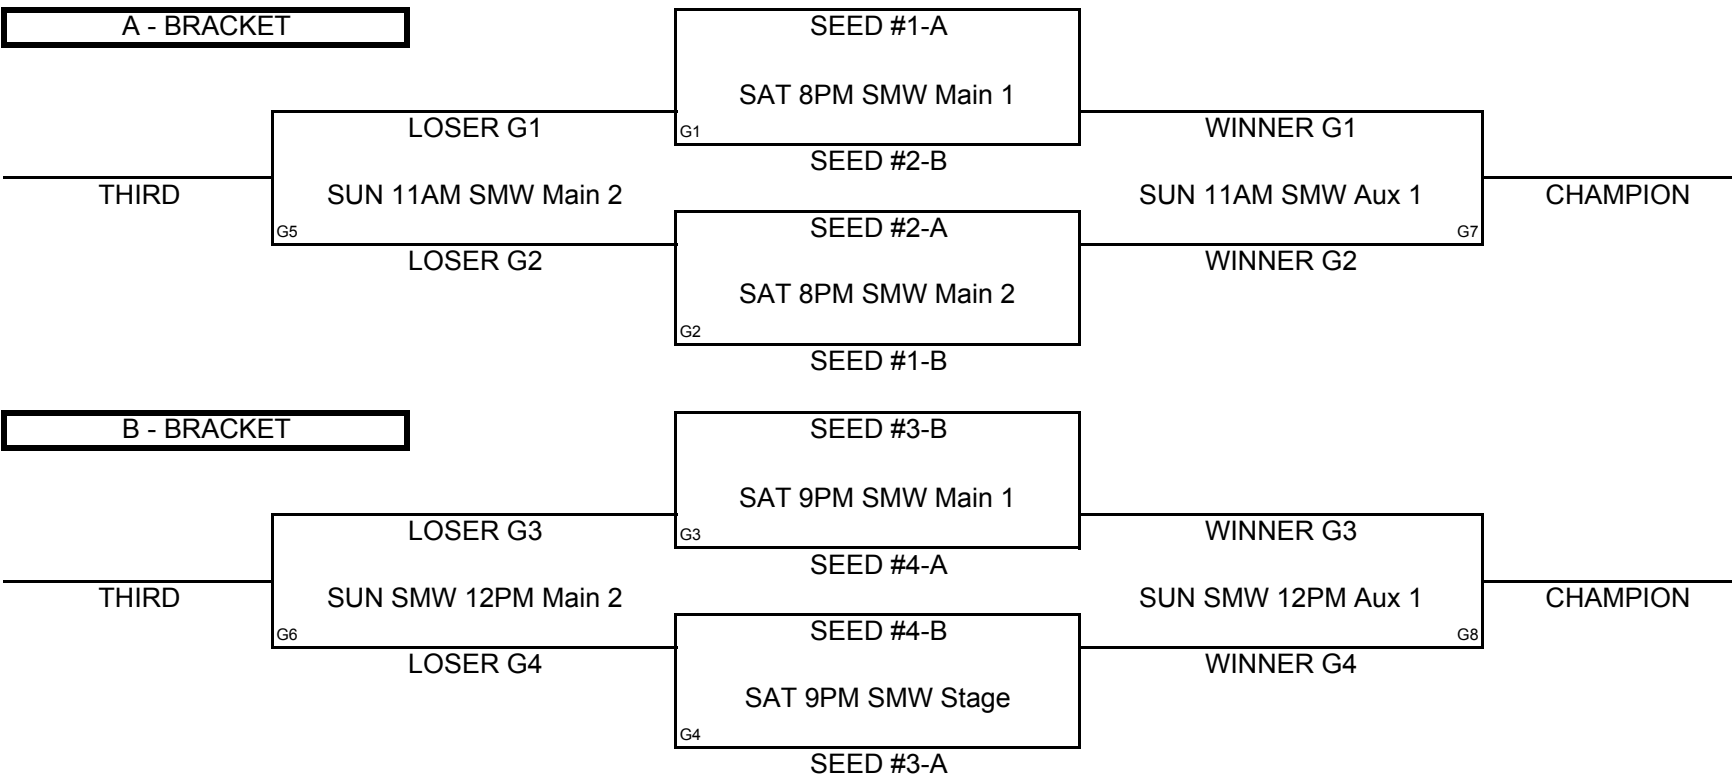

KC Premiere/ Shirts & Skins/ MAYB National Qualifer

7th Grade Girls Divison

POOL A

WINS

LOSSES

(1)	Eclipse 7 Black		
(2)	Dreamchasers		
(3)	CNBA Black		
(4)	Lady Indians		

POOL B

WINS

LOSSES

(1)	Shock 7		
(2)	Eclipse 7 Red		
(3)	TBD		
(4)	Husker Elite		

POOL PLAY ROUND

A-1	VS	A-2	FRI	5PM	SMW Main 2	B-1	VS	B-2	FRI	5PM	SMW Main 1	
A-1	VS	A-3	FRI	7PM	SMW Main 1	B-1	VS	B-3	FRI	6PM	SMW Main 1	
A-3	VS	A-4	FRI	9PM	SMW Main 1	B-2	VS	B-3	FRI	8PM	SMW Main 1	
A-2	VS	A-3	SAT	9AM	SMW Stage	B-1	VS	B-4	SAT	12PM	SMW Main 1	
A-2	VS	A-4	SAT	10AM	SMW Stage	B-2	VS	B-4	SAT	2PM	SMW Main 1	
A-1	VS	A-4	SAT	1PM	SMW Main 2	B-3	VS	B-4	SAT	4PM	SMW Main 1	

CHAMPIONSHIP ROUND

NOTE: TIE BREAKER

1 - HEAD TO HEAD

2 - POINT SPREAD (MAX. 15 POINTS)

3 - DEF. POINTS ALLOWED