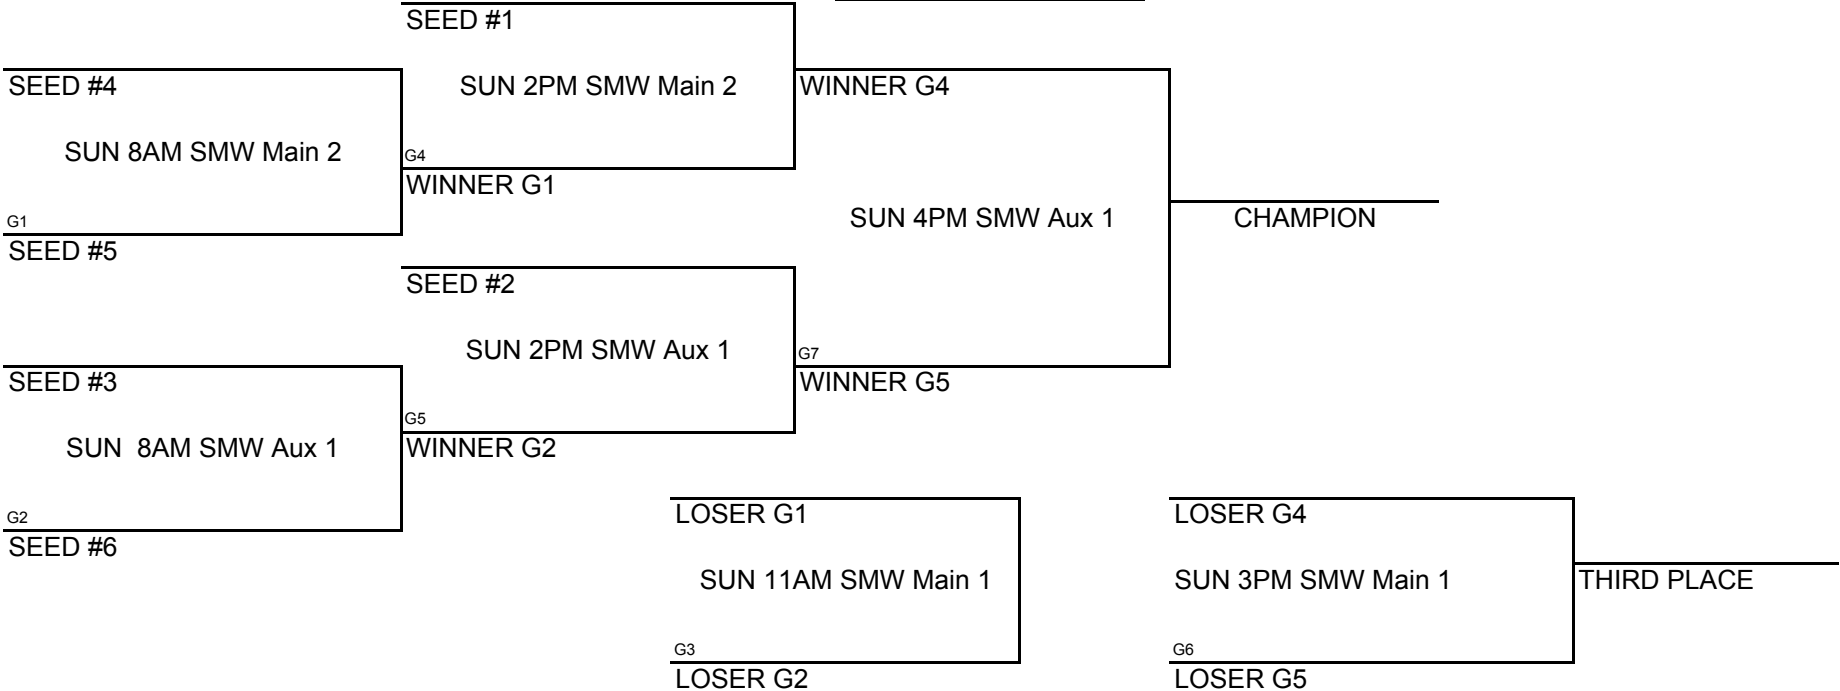

Winner gets 1st seed, Loser gets 2nd seed
 Winner gets 3rd seed, Loser gets 4th seed
 Winner gets 5th seed, Loser gets 6th seed

CHAMPIONSHIP ROUND

NOTE: TIE BREAKER

- 1 - HEAD TO HEAD
- 2 - POINT SPREAD (MAX. 15 POINTS)
- 3 - DEF. POINTS ALLOWED