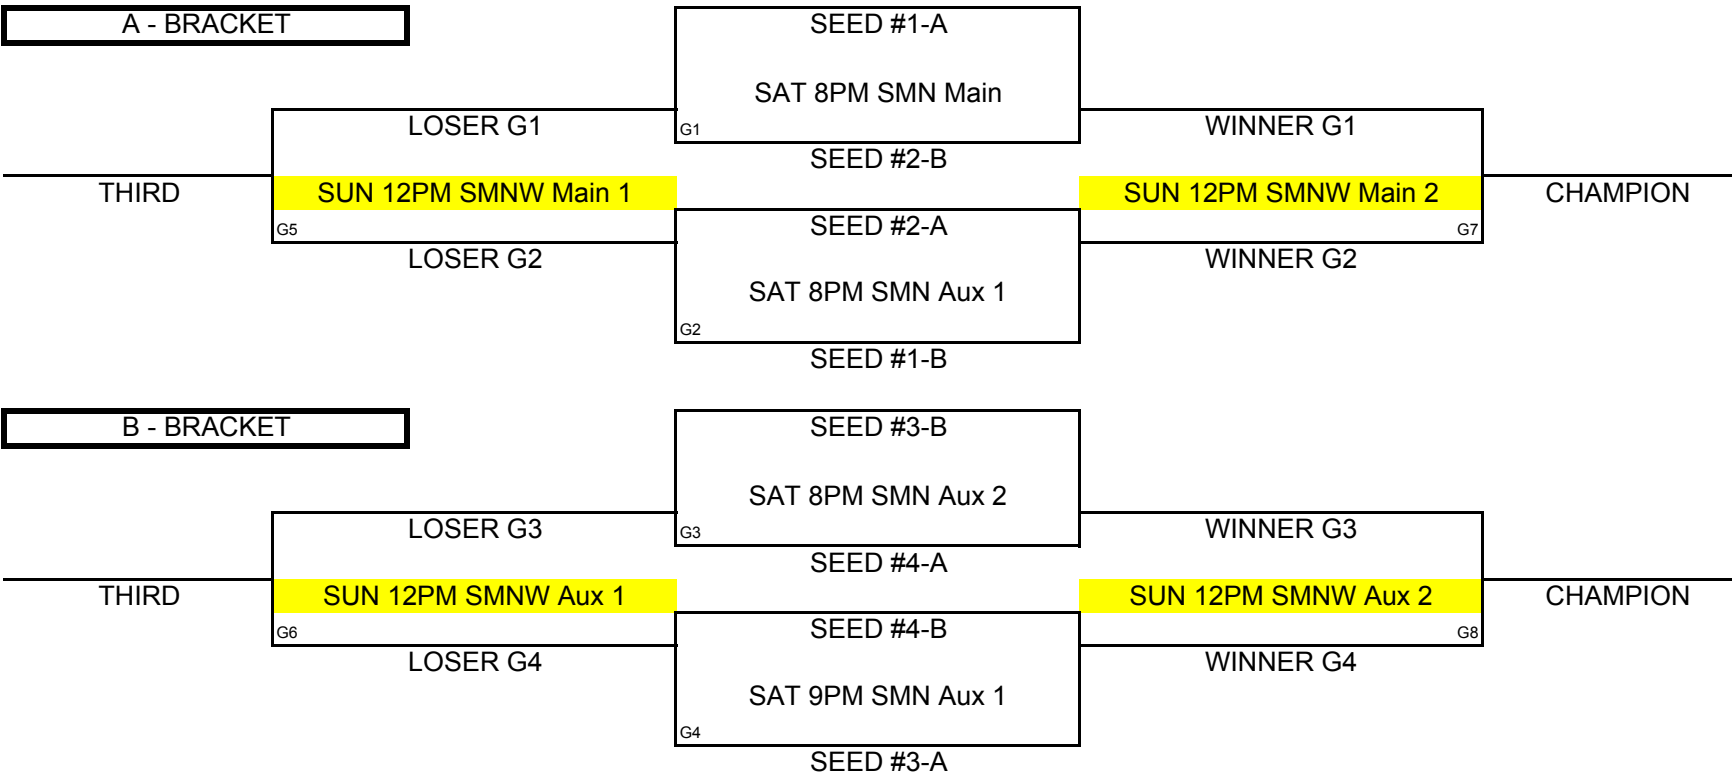

KC Premiere/ Shirts & Skins/ MAYB National Qualifer

Varsity Boys Blue

POOL A

WINS LOSSES

(1)	SMNW		
(2)	BL Bobcats Green		
(3)	SW IA Storm		
(4)	Shawnee Heights		

POOL B

WINS LOSSES

(1)	Raiders		
(2)	Thunderhawks		
(3)	SEK Deviators		
(4)	Dakota Niners Elite		

POOL PLAY ROUND

A-1	VS	A-2	FRI	7PM	SMN Aux 1	B-1	VS	B-2	SAT	8AM	SMNW Aux 2	
A-3	VS	A-4	FRI	7PM	SMN Aux 2	B-3	VS	B-4	SAT	9AM	SMN Main	
A-1	VS	A-3	FRI	9PM	SMN Main	B-1	VS	B-3	SAT	4PM	SMN Aux 1	
A-2	VS	A-4	FRI	9PM	SMN Aux 1	B-2	VS	B-4	SAT	4PM	SMN Aux 2	
A-1	VS	A-4	SAT	10AM	SMN Aux 2	B-1	VS	B-4	SAT	6PM	SMN Main	
A-2	VS	A-3	SAT	3PM	SMN Aux 2	B-2	VS	B-3	SAT	6PM	SMN Aux 1	

CHAMPIONSHIP ROUND

NOTE: TIE BREAKER
1 - HEAD TO HEAD
2 - POINT SPREAD (MAX. 15 POINTS)
3 - DEF. POINTS ALLOWED