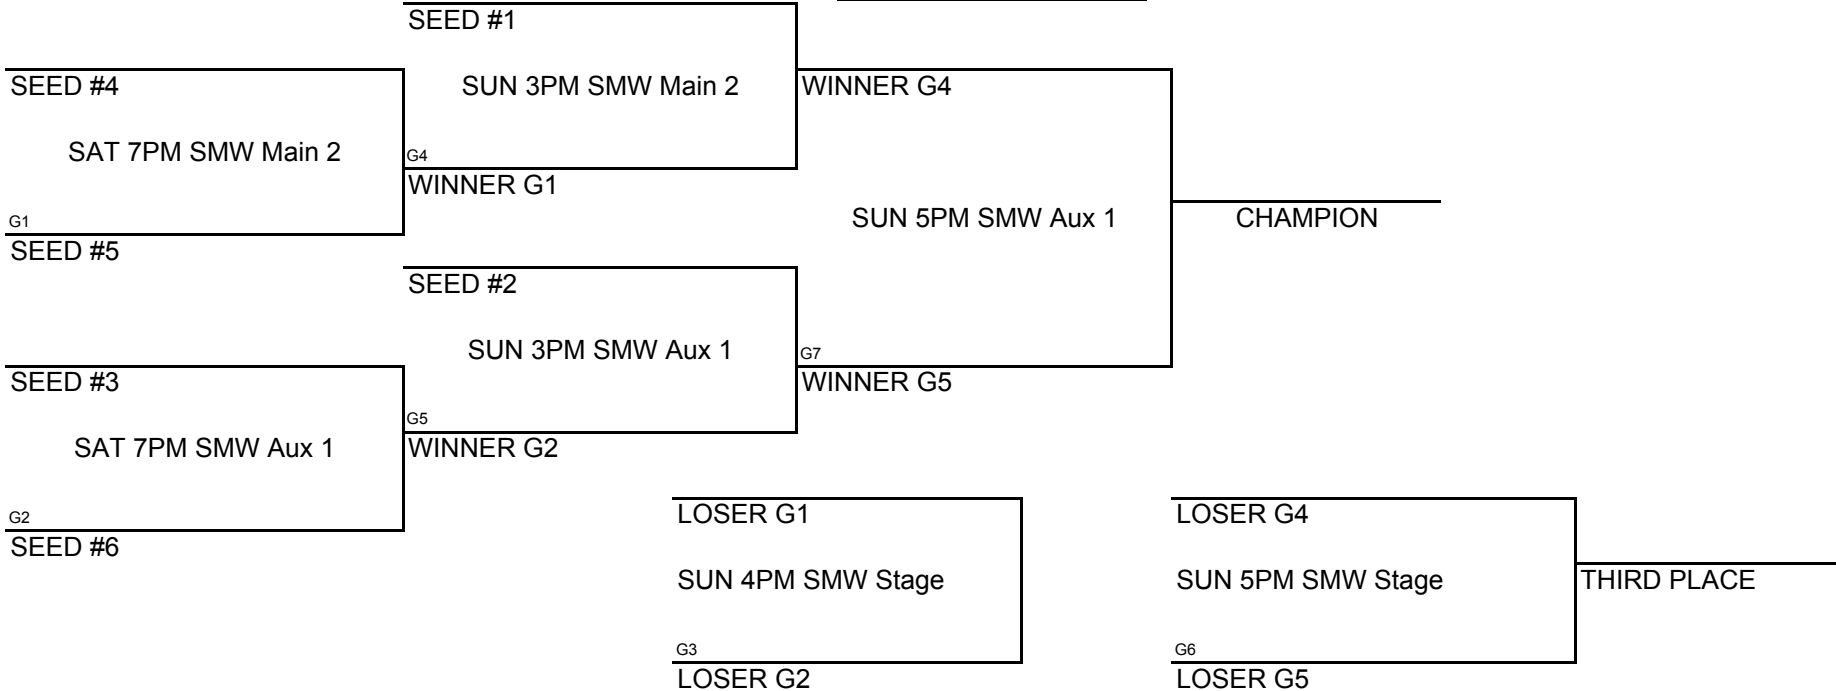

KC Premiere/ Shirts & Skins/ MAYB National Qualifer

6th/7th Grade Girls Division

POOL A

- (1) Hoops KC
- (2) Shock-Roland
- (3) CIA Elite

WINS   LOSSES

POOL B

- (1) MO Nets
- (2) ABA Supreme
- (3) CNBA Black

WINS   LOSSES

POOL PLAY ROUND 1

			<u>DAY</u>	<u>TIME</u>	<u>LOCATION</u>
A-1	VS	A-2	FRI	6PM	SMW Aux 2
A-1	VS	A-3	SAT	1PM	SMW Main 1
A-2	VS	A-3	SAT	3PM	SMW Main 1

			<u>DAY</u>	<u>TIME</u>	<u>LOCATION</u>
B-1	VS	B-2	FRI	5PM	SMW Aux 1
B-1	VS	B-3	FRI	7PM	SMW Main 2
B-2	VS	B-3	FRI	9PM	SMW Main 2

SEEDING ROUND

SEED #1 POOL A	VS	SEED #1 POOL B	SAT	5PM	SMW Main 1
SEED #2 POOL A	VS	SEED #2 POOL B	SAT	5PM	SMW Main 2
SEED #3 POOL A	VS	SEED #3 POOL B	SAT	5PM	SMW Aux 2

Winner gets 1st seed, Loser gets 2nd seed
Winner gets 3rd seed, Loser gets 4th seed
Winner gets 5th seed, Loser gets 6th seed

CHAMPIONSHIP ROUND

NOTE: TIE BREAKER

- 1 - HEAD TO HEAD
- 2 - POINT SPREAD (MAX. 15 POINTS)
- 3 - DEF. POINTS ALLOWED