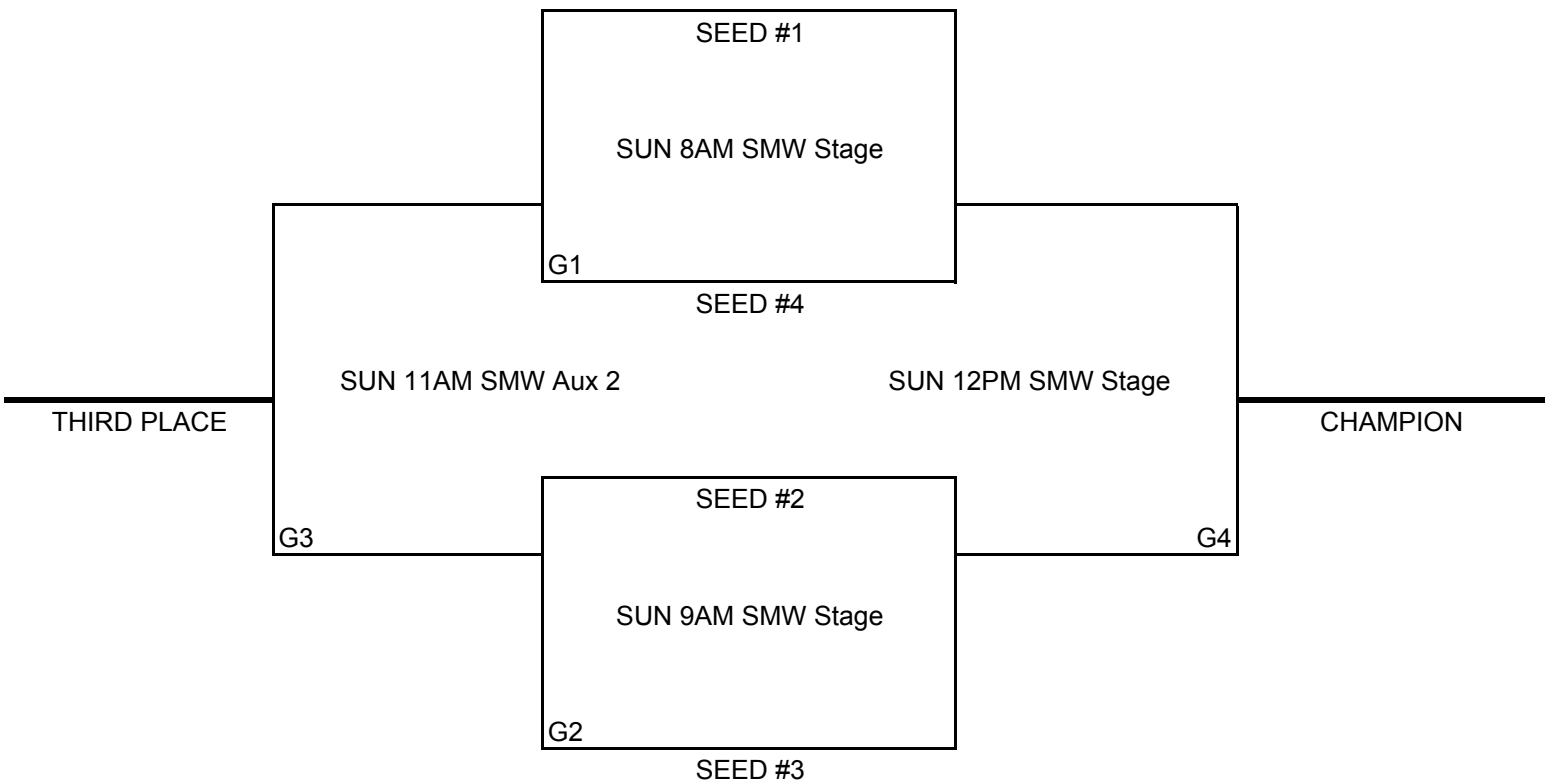

KC Premiere/ Shirts & Skins/ MAYB National Qualifer

4th/5th Girls Divison

(1)	Topeka Sky
(2)	Dominators
(3)	Eclipse
(4)	Husker Elite

<u>WINS</u>	<u>LOSSES</u>

Schedule

1	VS	2	FRI	5PM	SMW Stage
1	VS	3	FRI	7PM	SMW Aux 2
2	VS	3	FRI	9PM	SMW Aux 2
1	VS	4	SAT	12PM	SMW Stage
2	VS	4	SAT	2PM	SMW Stage
3	VS	4	SAT	4PM	SMW Stage

CHAMPIONSHIP ROUND

NOTE: TIE BREAKERS
1 - HEAD TO HEAD
2 - POINT SPREAD (MAX 15 POINTS)
3 - DEF. POINTS ALLOWED