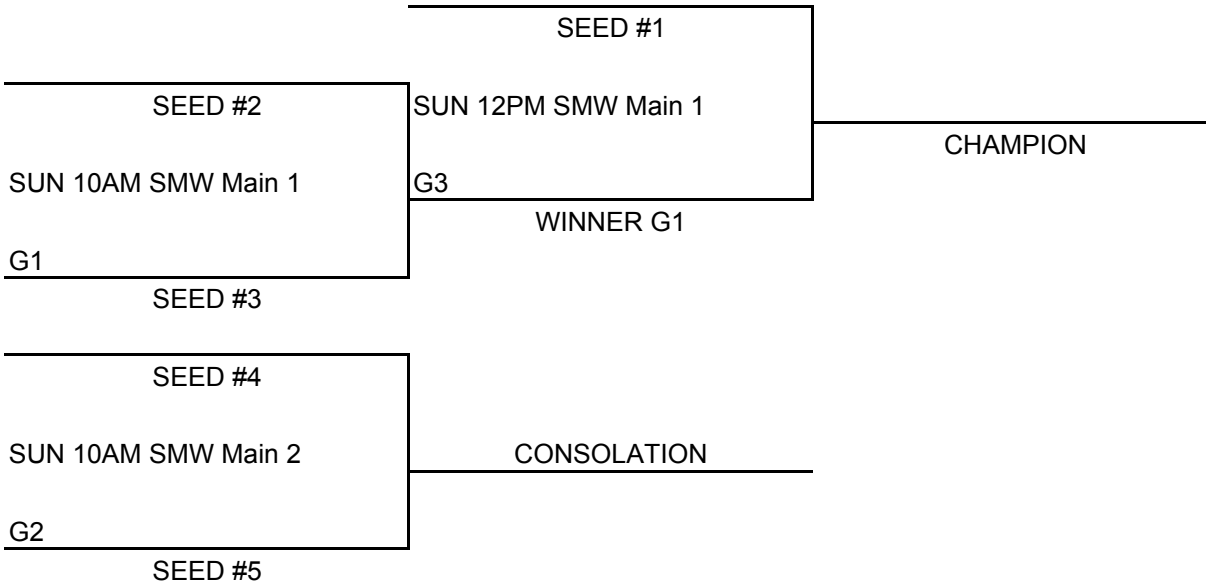

KC Premiere/ Shirts & Skins/ MAYB National Qualifer

8th Grade Girls Divison

(1)	Shock 8
(2)	KC Scouts
(3)	CNBA Black
(4)	North Missouri Hydra
(5)	Dakota Niners

<u>WINS</u>	<u>LOSSES</u>

SCHEDULE

1	VS	2	FRI	6PM	SMW Main 2
3	VS	4	FRI	6PM	SMW Aux 1
1	VS	3	FRI	8PM	SMW Main 2
2	VS	4	FRI	8PM	SMW Aux 1
1	VS	4	SAT	8AM	SMW Stage
3	VS	5	SAT	9AM	SMW Main 2
2	VS	3	SAT	11AM	SMW Main 2
4	VS	5	SAT	2PM	SMW Main 2
2	VS	5	SAT	4PM	SMW Main 2
1	VS	5	SAT	6PM	SMW Main 1

CHAMPIONSHIP ROUND

NOTE: TIE BREAKERS
1 - HEAD TO HEAD
2 - POINT SPREAD (MAX 15 POINTS)
3 - DEF. POINTS ALLOWED