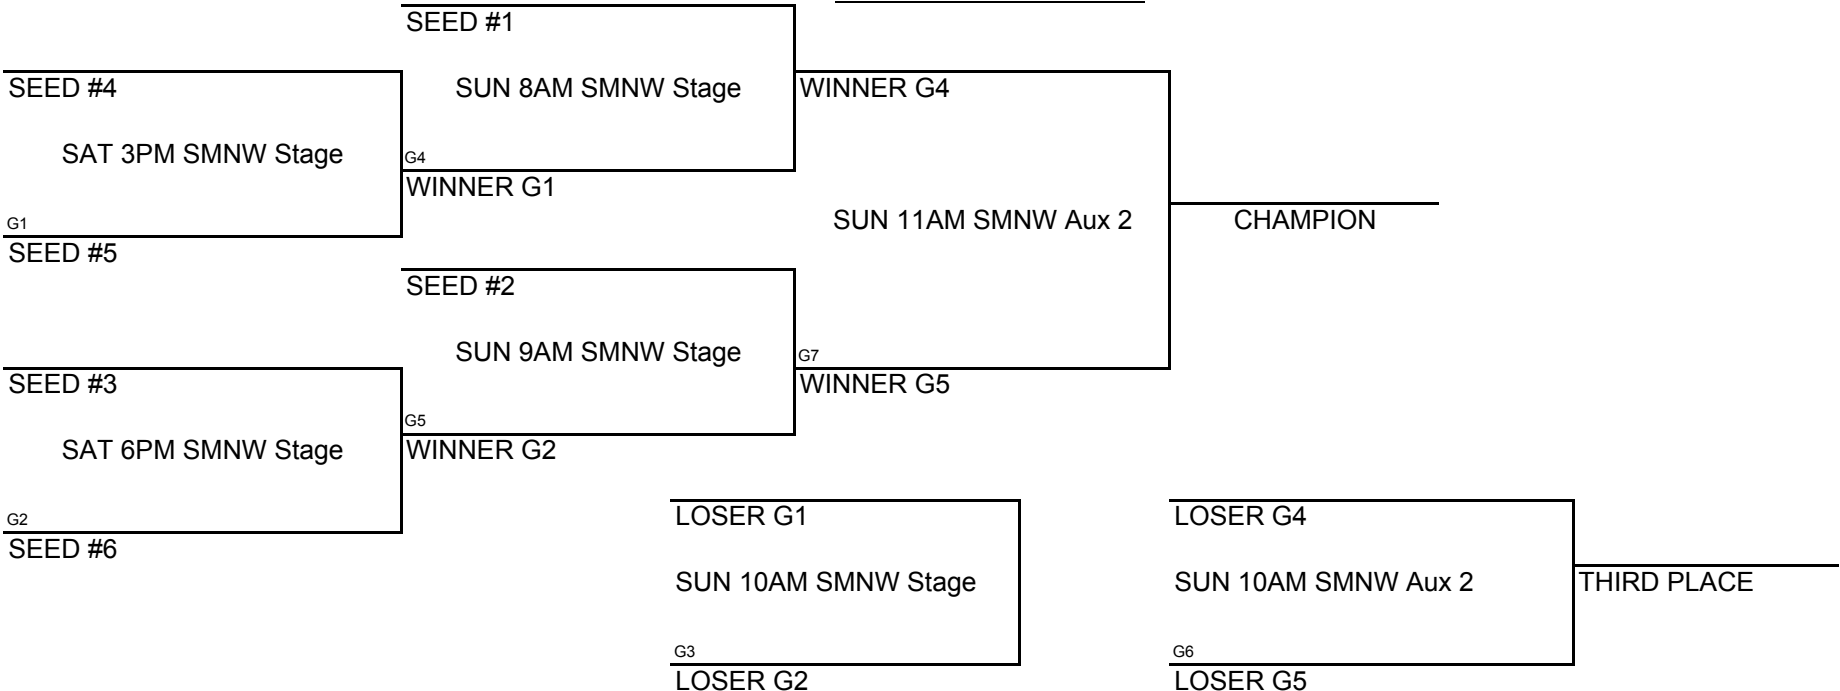

KC Premiere/ Shirts & Skins/ MAYB National Qualifer

5th/6th Boys Blue Division

POOL A

- (1) Hoop Dreams
- (2) KC Premiere 6th Red
- (3) SHOtime

WINS   LOSSES

POOL B

- (1) KC Premiere 6 White
- (2) Raiders
- (3) Victory Ministry 5

WINS   LOSSES

POOL PLAY ROUND 1

				<u>DAY</u>	<u>TIME</u>	<u>LOCATION</u>					<u>DAY</u>	<u>TIME</u>	<u>LOCATION</u>	
A-1	VS	A-2	FRI	6PM	SMNW Aux 1		B-1	VS	B-3	FRI	8PM	SMNW Aux 2		
A-1	VS	A-3	FRI	8PM	SMNW Aux 1		B-2	VS	B-3	FRI	9PM	SMNW Aux 2		
A-2	VS	A-3	FRI	9PM	SMNW Aux 1		B-1	VS	B-2	SAT	8AM	SMNW Stage		

SEEDING ROUND

SEED #1 POOL A	VS	SEED #1 POOL B	SAT	10AM	SMNW Stage	Winner gets 1st seed, Loser gets 2nd seed	
SEED #2 POOL A	VS	SEED #2 POOL B	SAT	12PM	SMNW Stage	Winner gets 3rd seed, Loser gets 4th seed	
SEED #3 POOL A	VS	SEED #3 POOL B	SAT	1PM	SMNW Stage	Winner gets 5th seed, Loser gets 6th seed	

CHAMPIONSHIP ROUND

NOTE: TIE BREAKER

- 1 - HEAD TO HEAD
- 2 - POINT SPREAD (MAX. 15 POINTS)
- 3 - DEF. POINTS ALLOWED