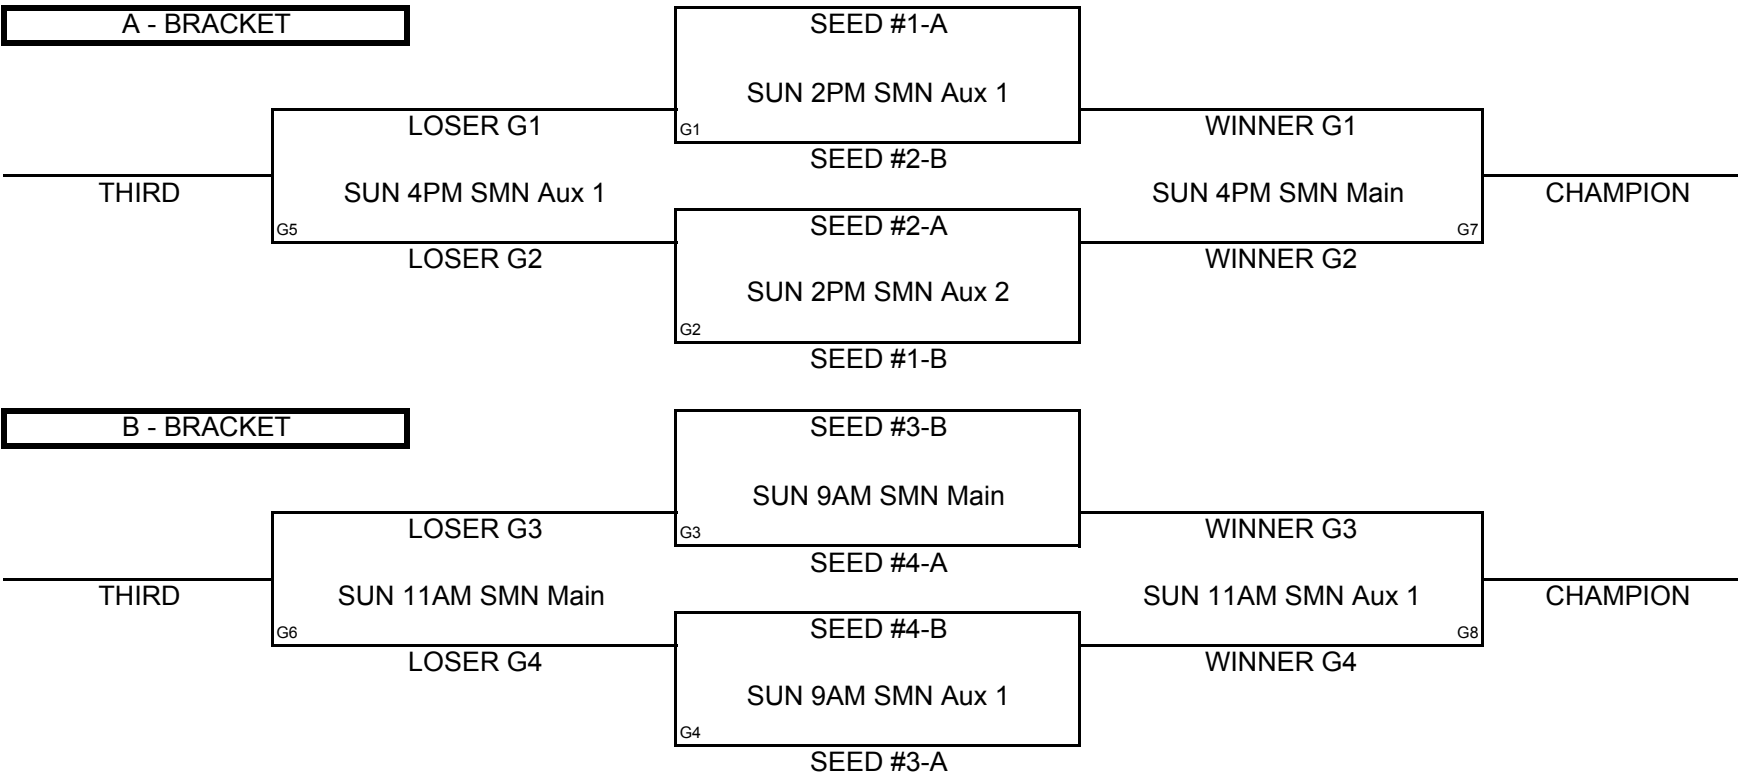

KC Premiere/ Shirts & Skins/ MAYB National Qualifer

JV Boys Red Division

POOL A

WINS

LOSSES

(1)	KC Premiere 10th		
(2)	Gators		
(3)	IA Thunder		
(4)	Dakota Niners 16U		

POOL B

WINS

LOSSES

(1)	All Missouri Attack		
(2)	NE Mo Energy		
(3)	MO Mavs 16U Gold		
(4)	Dakota Niners 15U Select		

POOL PLAY ROUND

A-1	VS	A-2	FRI	5PM	SMN Aux 2	B-1	VS	B-4	SAT	10AM	SMN Main	
A-2	VS	A-4	SAT	10AM	SMN Aux 1	B-1	VS	B-3	SAT	5PM	SMN Main	
A-2	VS	A-3	SAT	12PM	SMN Aux 2	B-2	VS	B-4	SAT	5PM	SMN Aux 2	
A-1	VS	A-3	SAT	6PM	SMN Aux 2	B-3	VS	B-4	SAT	7PM	SMN Main	
A-1	VS	A-4	SAT	7PM	SMN Aux 2	B-1	VS	B-2	SAT	7PM	SMN Aux 1	
A-3	VS	A-4	SAT	9PM	SMN Main	B-2	VS	B-3	SAT	9PM	SMN Aux 2	

CHAMPIONSHIP ROUND

NOTE: TIE BREAKER

1 - HEAD TO HEAD

2 - POINT SPREAD (MAX. 15 POINTS)

3 - DEF. POINTS ALLOWED