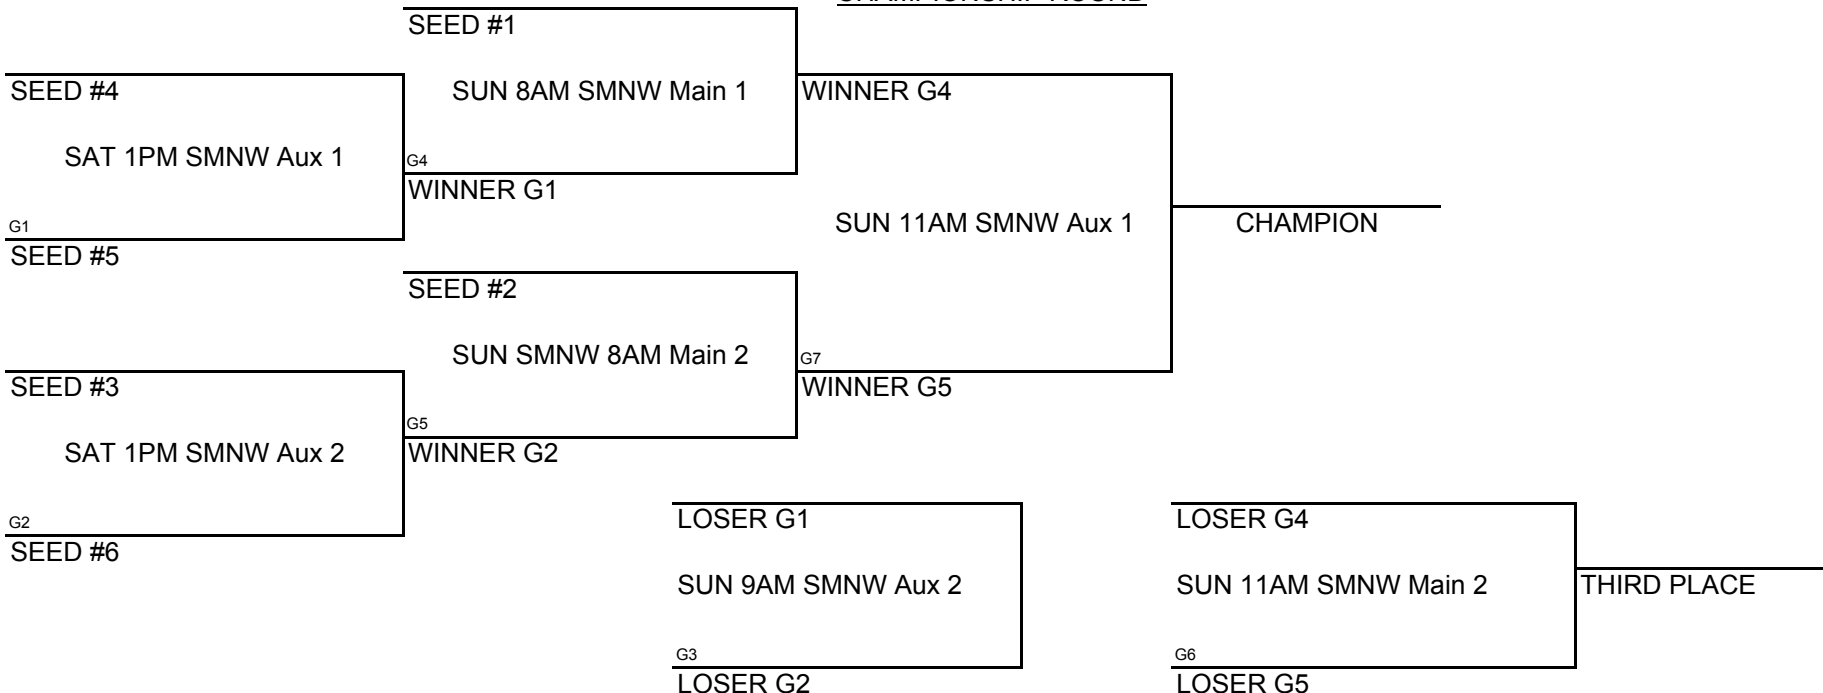

KC Premiere/ Shirts & Skins/ MAYB National Qualifer

5th/6th Boys Red Division

POOL A
(1) KCP 6 Black
(2) KCHD
(3) Wichita Thunder

WINS	LOSSES

POOL B
(1) Powergroup 2022
(2) Crusaders
(3) CNBA Black

WINS	LOSSES

POOL PLAY ROUND 1

	DAY	TIME	LOCATION		DAY	TIME	LOCATION	
A-1 VS A-2	FRI	6PM	SMNW Main 1		B-1 VS B-2	FRI	6PM	SMNW Main 2
A-1 VS A-3	FRI	8PM	SMNW Main 1		B-1 VS B-3	FRI	8PM	SMNW Main 2
A-2 VS A-3	SAT	9AM	SMNW Aux 1		B-2 VS B-3	SAT	9AM	SMNW Aux 2

SEEDING ROUND

SEED #1 POOL A	VS	SEED #1 POOL B	SAT	11AM	SMNW Main 1	Winner gets 1st seed, Loser gets 2nd seed	
SEED #2 POOL A	VS	SEED #2 POOL B	SAT	11AM	SMNW Main 2	Winner gets 3rd seed, Loser gets 4th seed	
SEED #3 POOL A	VS	SEED #3 POOL B	SAT	11AM	SMNW Aux 1	Winner gets 5th seed, Loser gets 6th seed	

CHAMPIONSHIP ROUND

NOTE: TIE BREAKER

- 1 - HEAD TO HEAD
- 2 - POINT SPREAD (MAX. 15 POINTS)
- 3 - DEF. POINTS ALLOWED