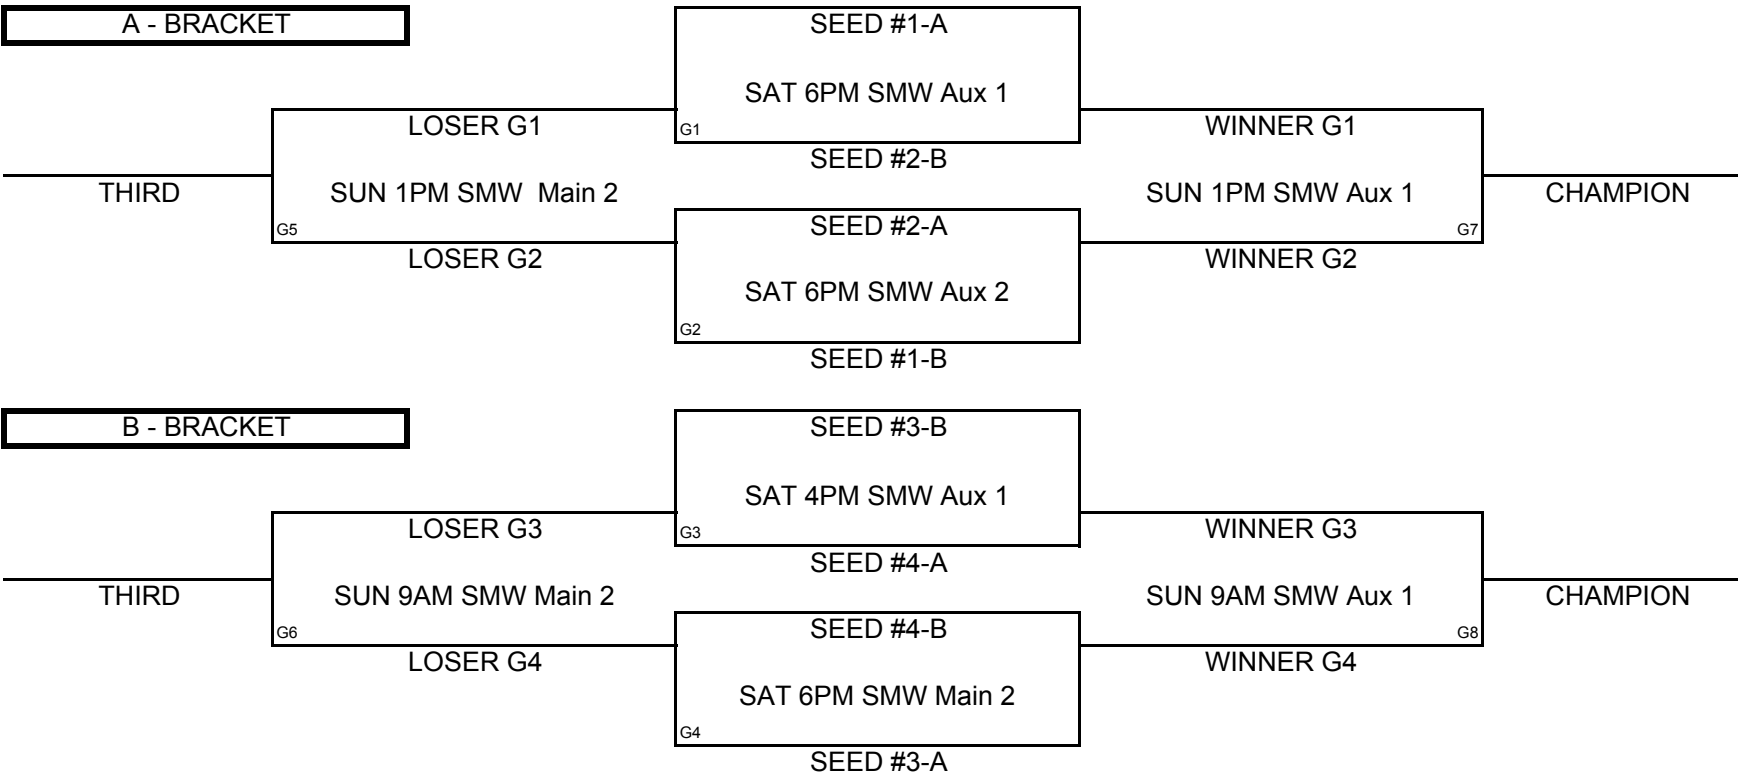

KC Premiere/ Shirts & Skins/ MAYB National Qualifer

Varsity Girls Blue Divison

POOL A

WINS

LOSSES

(1)	Shock		
(2)	Piper		
(3)	Lady Greyhounds		
(4)	McPherson Pups		

POOL B

WINS

LOSSES

(1)	North Star Gators		
(2)	Basehor Linwood		
(3)	Dakota Niners Gold		
(4)	University Academy		

POOL PLAY ROUND

A-1	VS	A-2	FRI	7:30PM	SME Aux	B-1	VS	B-2	SAT	8AM	SMW Main 1	
A-3	VS	A-4	FRI	7PM	SME Main 1	B-3	VS	B-4	SAT	8AM	SMW Main 2	
A-1	VS	A-3	FRI	9PM	SME Main 1	B-1	VS	B-3	SAT	10AM	SMW Main 1	
A-2	VS	A-4	FRI	9PM	SME Main 2	B-2	VS	B-4	SAT	10AM	SMW Main 2	
A-1	VS	A-4	SAT	2PM	SMW Aux 1	B-1	VS	B-4	SAT	12PM	SMW Aux 1	
A-2	VS	A-3	SAT	2PM	SMW Aux 2	B-2	VS	B-3	SAT	12PM	SMW Aux 2	

CHAMPIONSHIP ROUND

NOTE: TIE BREAKER

1 - HEAD TO HEAD

2 - POINT SPREAD (MAX. 15 POINTS)

3 - DEF. POINTS ALLOWED