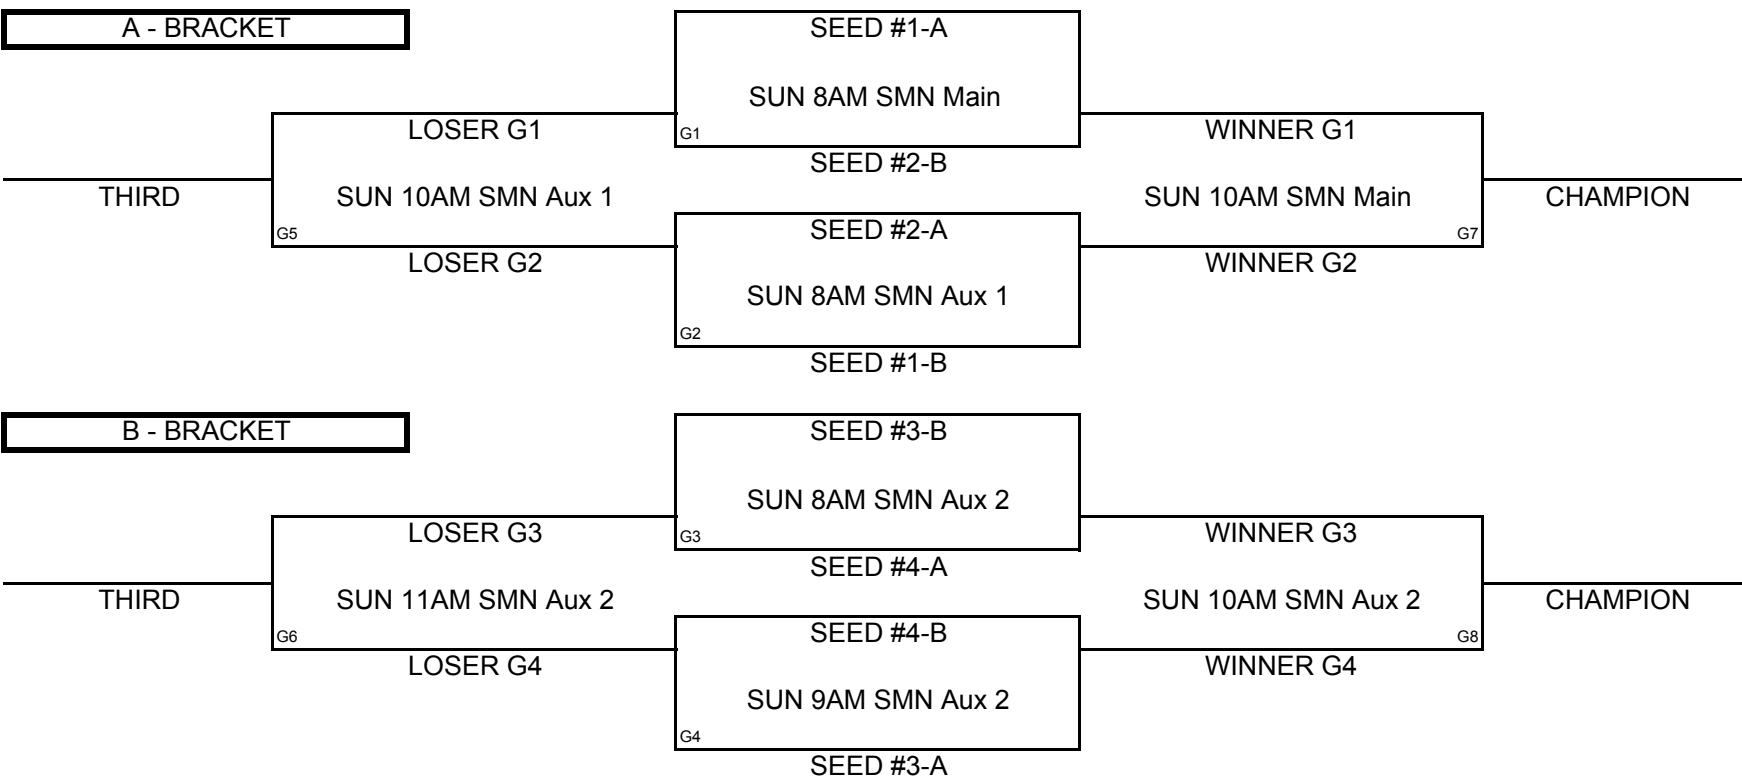

KC Premiere/ Shirts & Skins/ MAYB National Qualifer

JV Blue Boys Divison

POOL A

WINS LOSSES

(1)	Beastmode		
(2)	Piper HS		
(3)	Shanwee Heights		
(4)	Dakota Niners 15U Elite		

POOL B

WINS LOSSES

(1)	KC Premiere 9th		
(2)	NL Falcons		
(3)	BL Bobcats		
(4)	SMN JV		

POOL PLAY ROUND

A-1	VS	A-2	FRI	5PM	SMN Aux 1	B-1	VS	B-2	FRI	6PM	SMN Aux 1	
A-1	VS	A-3	SAT	9AM	SMN Aux 1	B-3	VS	B-4	FRI	6PM	SMN Aux 2	
A-2	VS	A-4	SAT	9AM	SMN Aux 2	B-1	VS	B-3	FRI	8PM	SMN Aux 1	
A-3	VS	A-4	SAT	11AM	SMN Aux 2	B-2	VS	B-4	FRI	8PM	SMN Aux 2	
A-2	VS	A-3	SAT	1PM	SMN Aux 2	B-1	VS	B-4	SAT	8AM	SMN Aux 1	
A-1	VS	A-4	SAT	2PM	SMN Aux 2	B-2	VS	B-3	SAT	8AM	SMN Aux 2	

CHAMPIONSHIP ROUND

NOTE: TIE BREAKER

1 - HEAD TO HEAD

2 - POINT SPREAD (MAX. 15 POINTS)

3 - DEF. POINTS ALLOWED