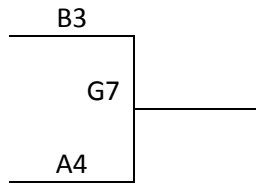

Wichita, KS – MAYB High School Summer Showcase
June 24-25, 2014

11th/12th Grade Boys – Blue Division

A Bracket