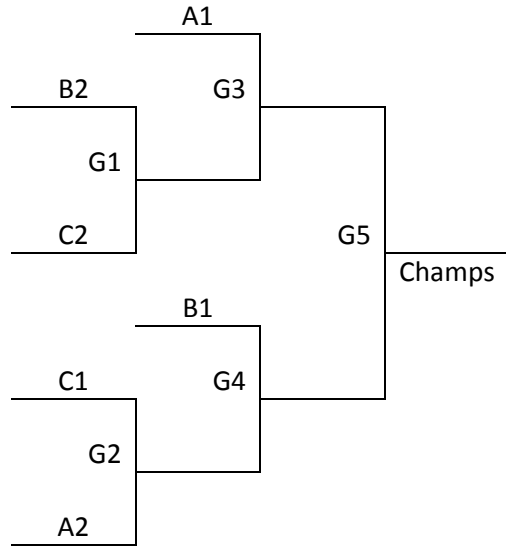

Wichita, KS – MAYB High School Summer Showcase
June 24-25, 2014

11th/12th Grade Girls– Red Division

A Bracket