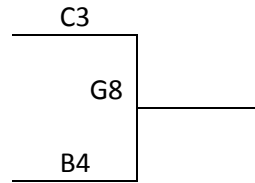

Wichita, KS – MAYB High School Summer Showcase
June 24-25, 2014

9th/10th Grade Girls Division

A Bracket