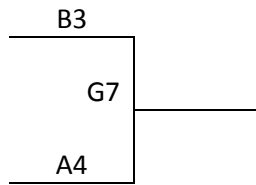

Wichita, KS – MAYB High School Summer Showcase
June 24-25, 2014

11th/12th Grade Girls– Red Division

A Bracket