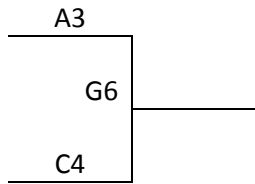

Wichita, KS – MAYB High School Summer Showcase
June 24-25, 2014

11th/12th Grade Boys – Blue Division

A Bracket