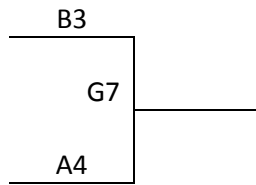

Wichita, KS – MAYB High School Summer Showcase
June 24-25, 2014

9th/10th Grade Boys Division

A Bracket