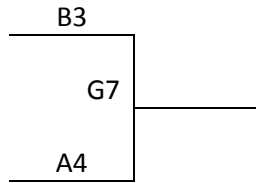

Wichita, KS – MAYB High School Summer Showcase
June 24-25, 2014

9th/10th Grade Girls Division

A Bracket