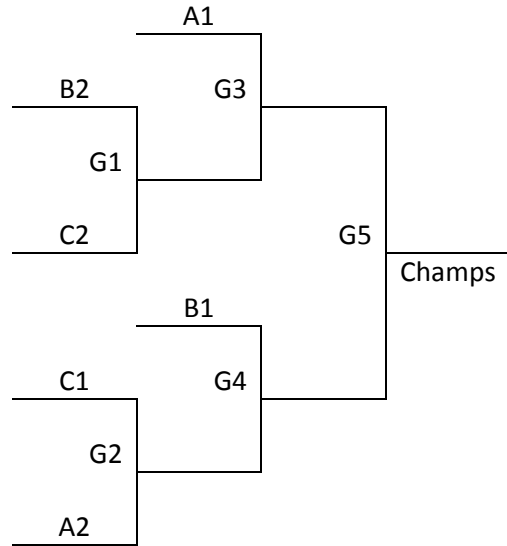

Wichita, KS – MAYB High School Summer Showcase
June 24-25, 2014

11th/12th Grade Boys – Blue Division

A Bracket