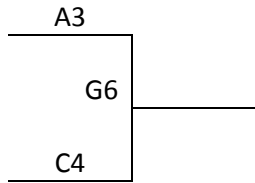

Wichita, KS – MAYB High School Summer Showcase
June 24-25, 2014

9th/10th Grade Girls Division

A Bracket