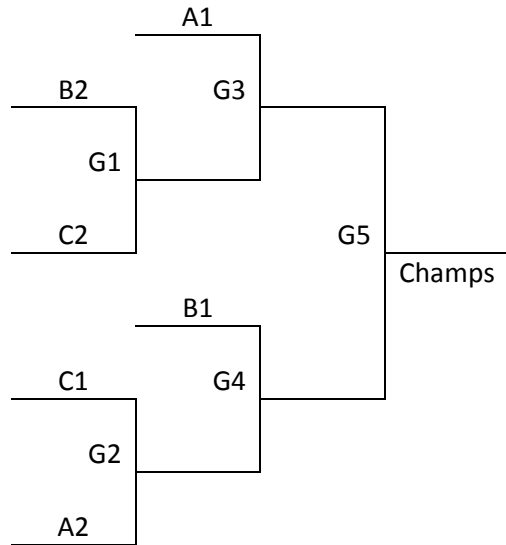

Wichita, KS – MAYB High School Summer Showcase
June 24-25, 2014

9th/10th Grade Boys Division

A Bracket