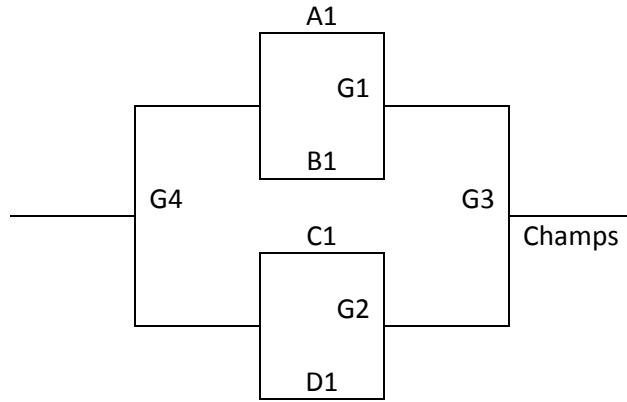

Wichita, KS – MAYB High School Summer Showcase
June 24-25, 2014

11th/12th Grade Girls– Blue Division

A Bracket