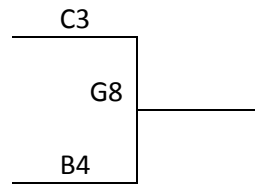

Wichita, KS – MAYB High School Summer Showcase
June 24-25, 2014

11th/12th Grade Girls– Red Division

A Bracket