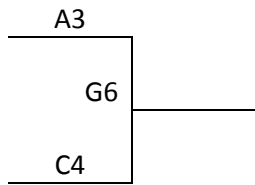

Wichita, KS – MAYB High School Summer Showcase
June 24-25, 2014

9th/10th Grade Boys Division

A Bracket