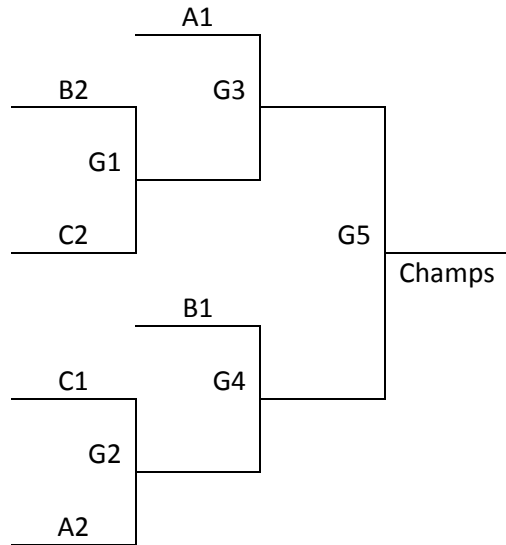

Wichita, KS – MAYB High School Summer Showcase
June 24-25, 2014

9th/10th Grade Girls Division

A Bracket