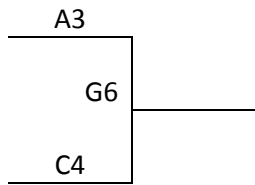

Wichita, KS – MAYB High School Summer Showcase
June 24-25, 2014

11th/12th Grade Girls– Red Division

A Bracket