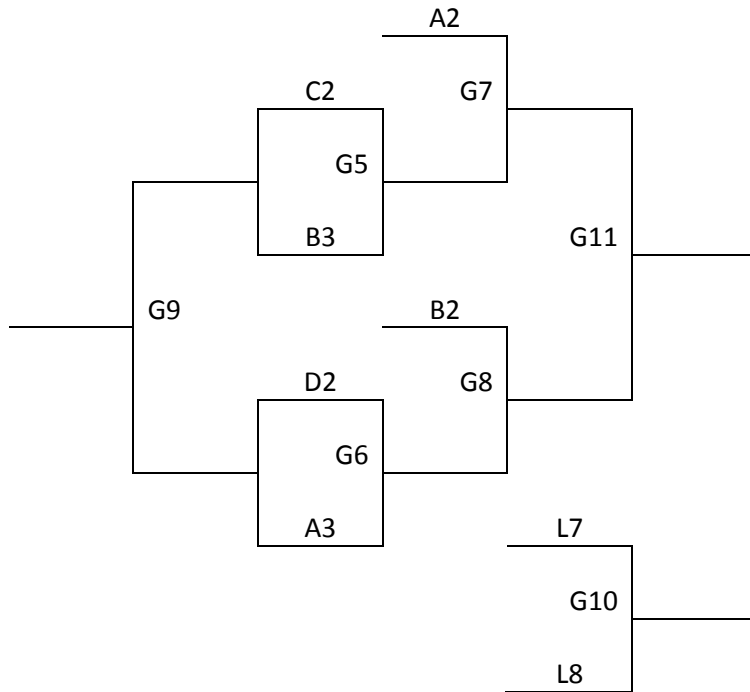

Wichita, KS – MAYB High School Summer Showcase
June 24-25, 2014

11th/12th Grade Girls– Blue Division

A Bracket