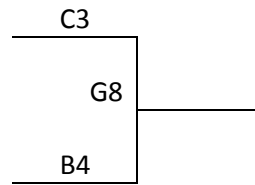

Wichita, KS – MAYB High School Summer Showcase
June 24-25, 2014

9th/10th Grade Boys Division

A Bracket