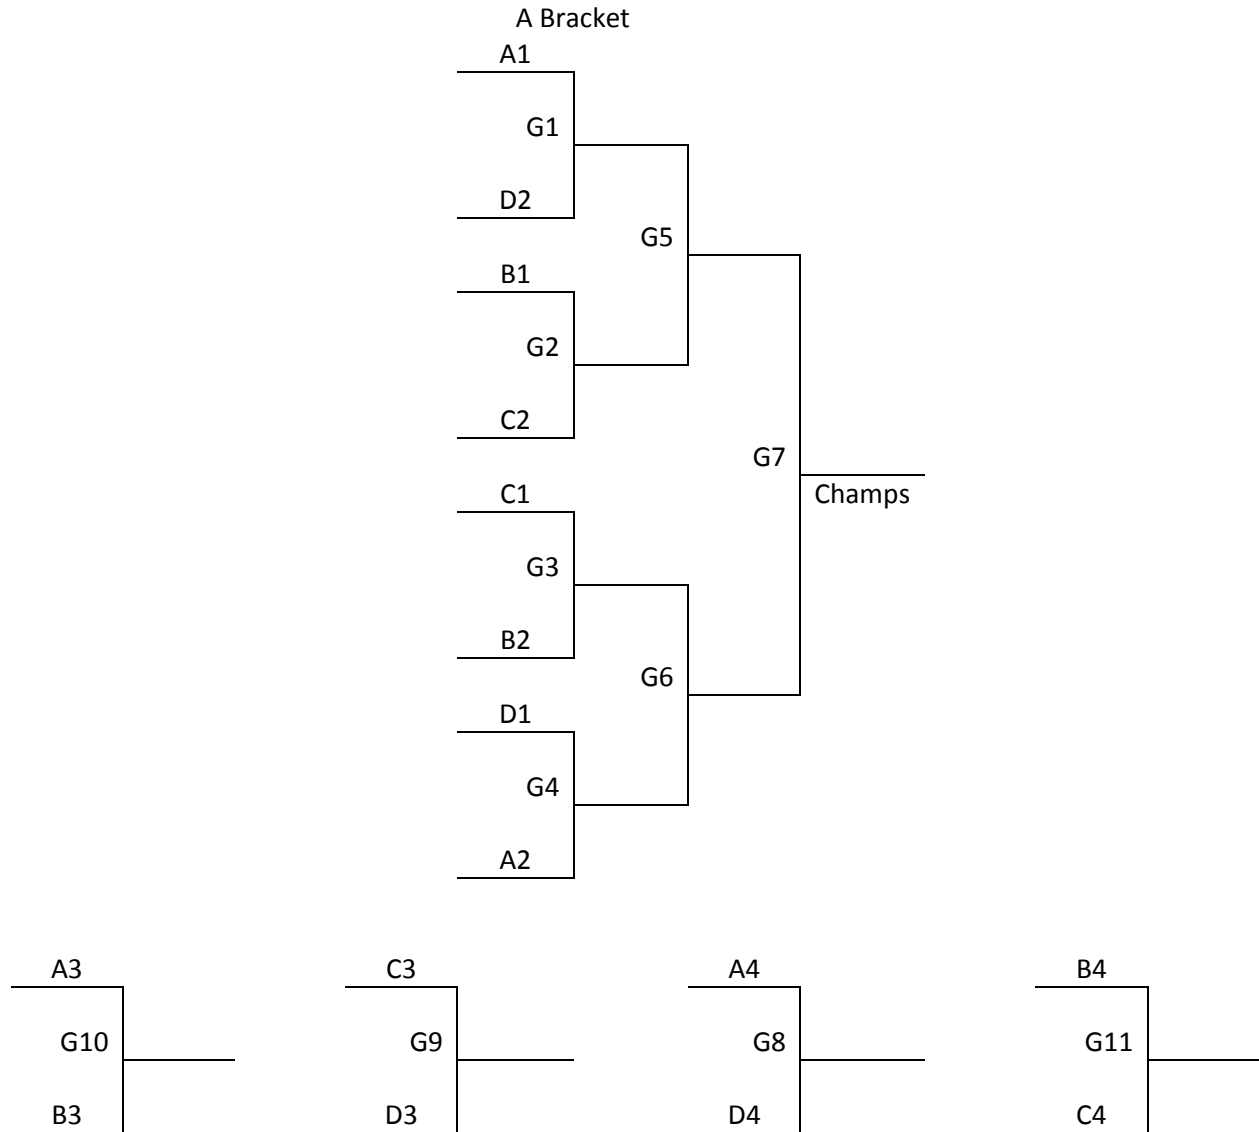

Wichita, KS – MAYB High School Summer Showcase
June 24-25, 2014

11th/12th Grade Boys – Red Division