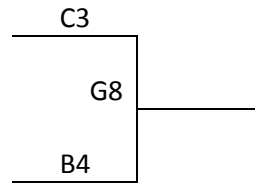

Wichita, KS – MAYB High School Summer Showcase
June 24-25, 2014

11th/12th Grade Boys – Blue Division

A Bracket