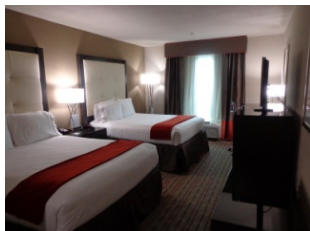

We look forward to welcoming the Teams & their Families

Embassy Suites **Rate: \$125/\$135**

7600 John Q Hammons Drive Frisco, TX 75034
(972) 712-7200 embassysuitesfrisco.com

This 330 room all-suite hotel has a perfect balance of business and home-like amenities that await you, with **complimentary cooked to order breakfast** and **evening managers reception**, Spa Botanica day spa, fitness center and indoor swimming pool.

Hilton Garden Inn **Rate: \$109/\$119**

7550 Gaylord Parkway Frisco, TX 75034
(469) 362-8485 frisco.hgi.com

Get the perfect night's sleep on the Garden Sleep System bed. Each room also equipped with a microwave, refrigerator and coffee station. **Complimentary Continental Style Breakfast Included** *additional cook to order item at \$10.95 per person