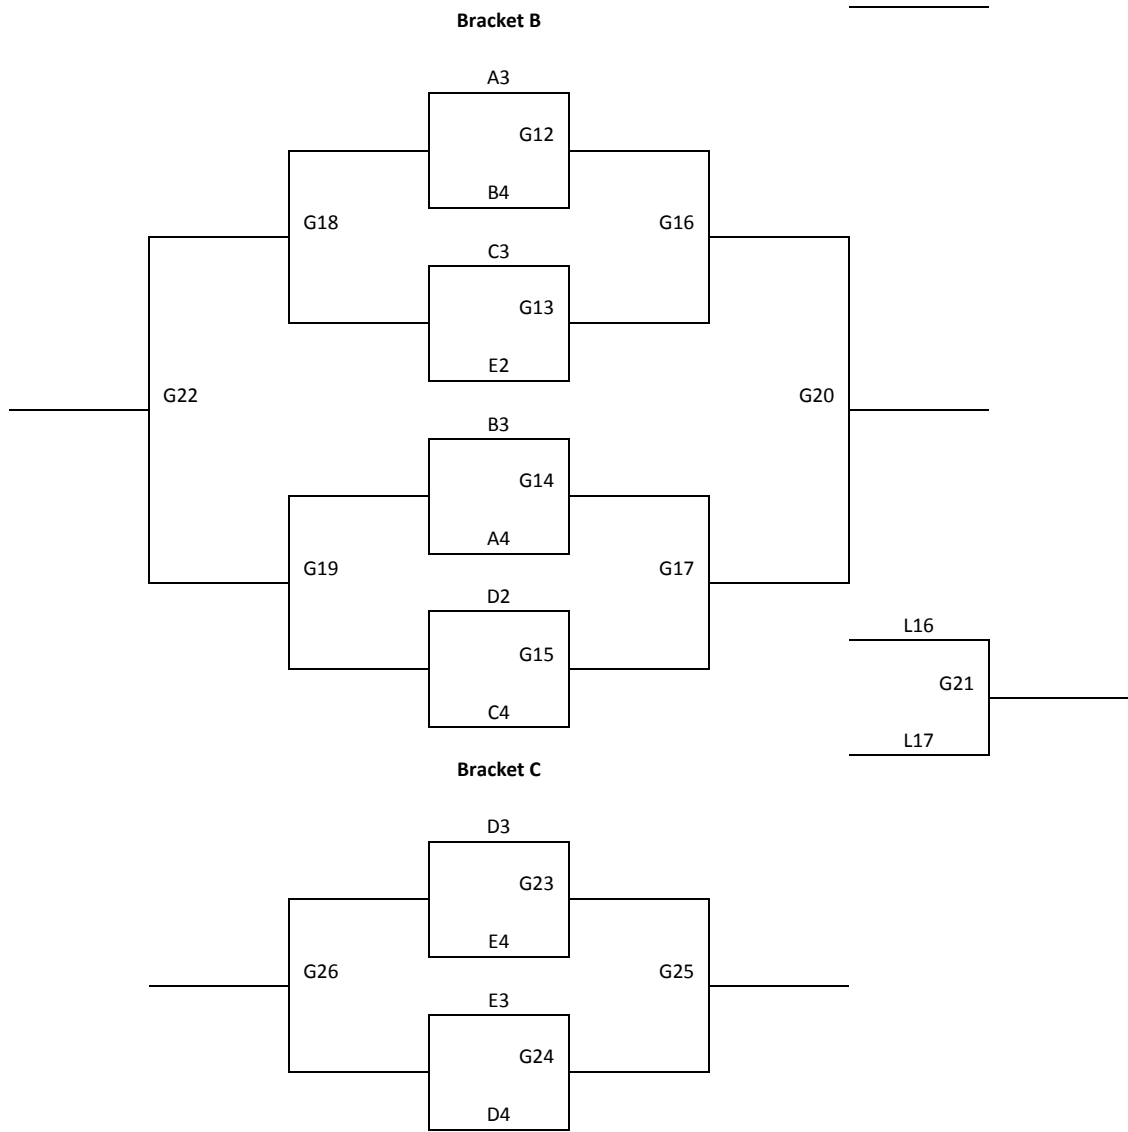

Updated 5-8-13 9:28

Highlands Ranch, CO – MAYB
May 10-12, 2013
9th/10th Grade Boys – Continued