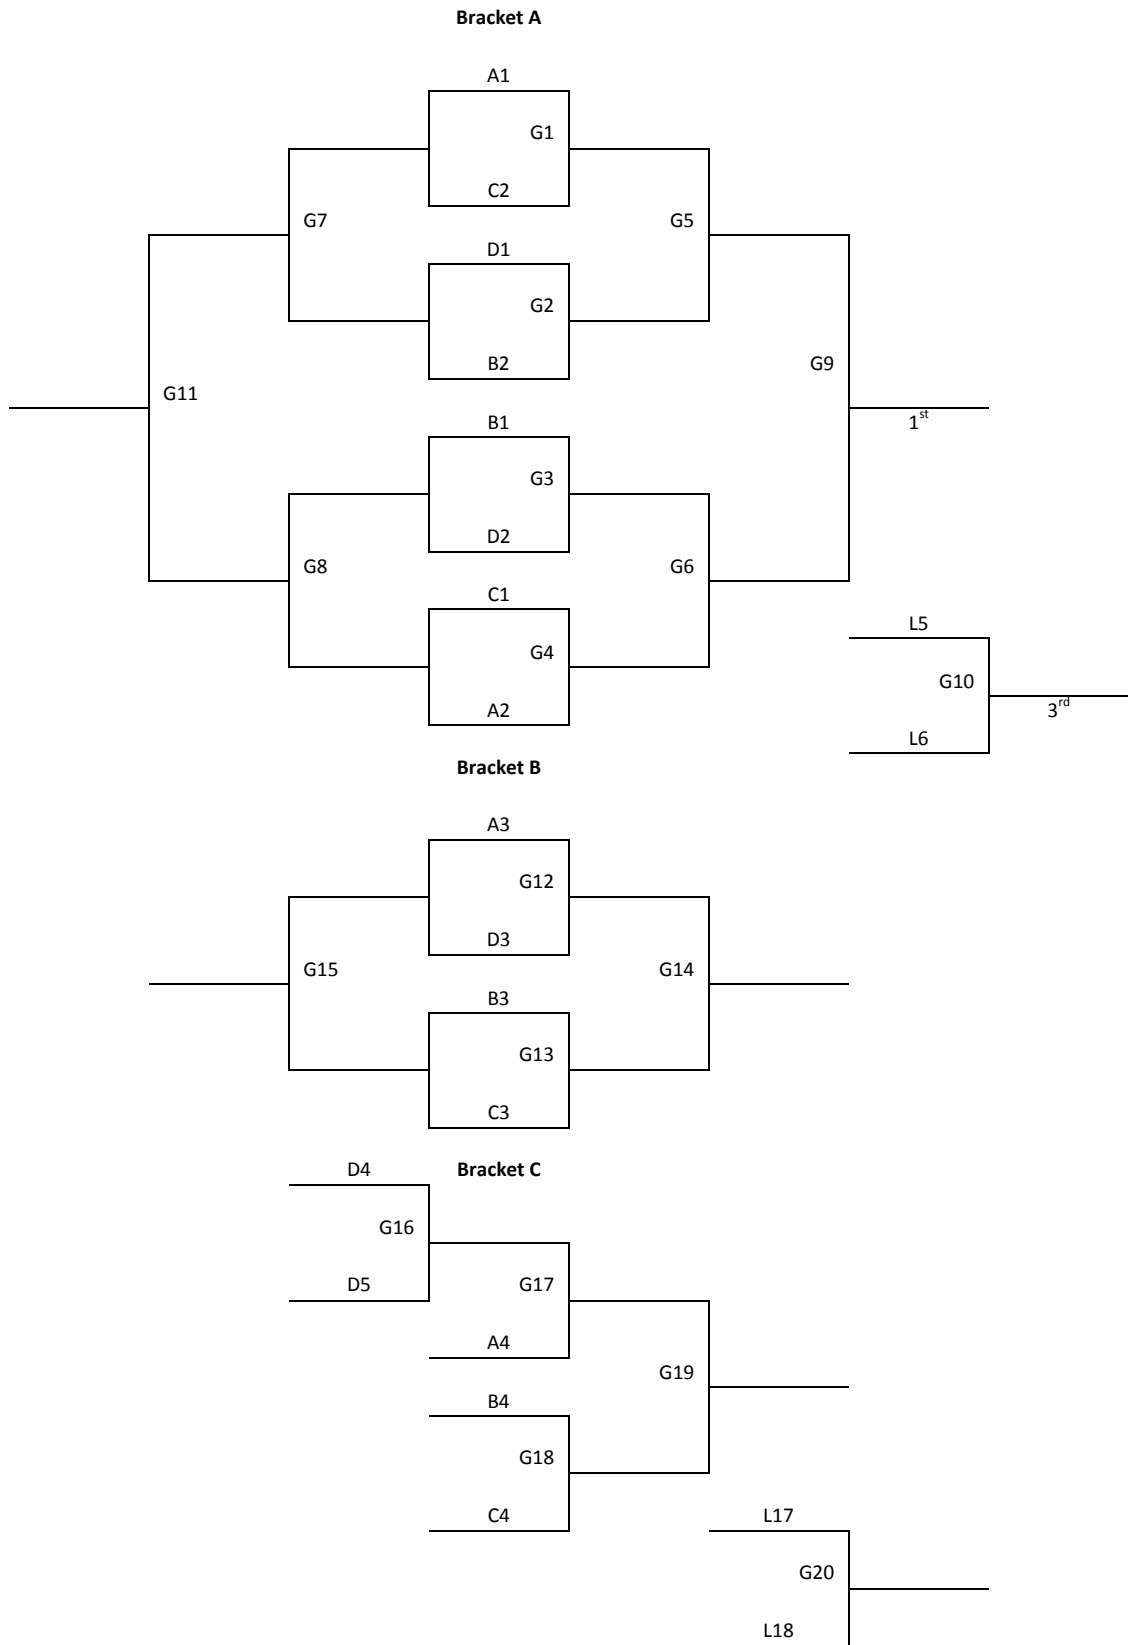

Highlands Ranch, CO – MAYB
May 10-12, 2013
11th/12th Grade Boys - Continued