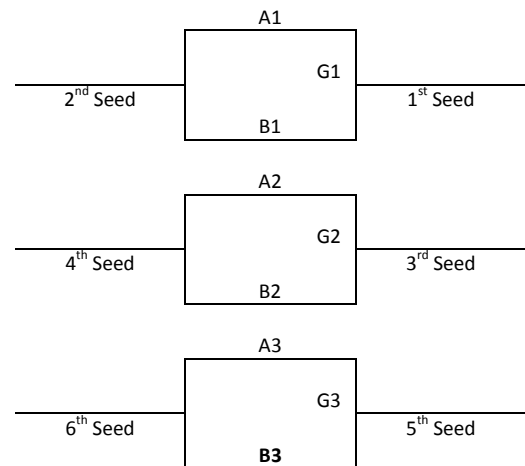

Highlands Ranch, CO – MAYB
May 10-12, 2013
11th/12th Grade Girls

<u>Pool A</u>	<u>W</u>	<u>L</u>	<u>Pool B</u>	<u>W</u>	<u>L</u>
1. iBall Stars			4. Elevation Flyers 16 Girls		
2. 5280 Hoops G12			5. CBC U17		
3. Premier U17 National - Red			6. Classic Hoops		

<u>Pool C</u>	<u>W</u>	<u>L</u>	<u>Pool D</u>	<u>W</u>	<u>L</u>
7. Glenwood Springs			11. Colorado Xtreme 17U Elite		
8. CBC U16 South			12. Legends U17		
9. Eclipse – CO			13. B & B Basketball Academy		
10. Colorado Xtreme 17U Blue			14. LC		

The teams in pool A and B will play a seeding game. The 1st – 4th seeds will go to Bracket A, 5th and 6th seeds to Bracket B. The top team from pool C and D go to Bracket A, the second place team in pool C and D go to Bracket B and the others to Bracket C. Tie Breaker – 2 way tie = Head to Head, 3 way tie = coin flip

Friday	HR HS M	HR HS A	MV HS M	MV HS A
6:00	8-10	-	-	-
7:00	8-9	-	-	-
8:00	11-13	-	-	-
9:00	9-10	-	-	-
Saturday	HR HS M	HR HS A	MV HS M	MV HS A
9:00	13-14	-	-	-
10:00	5-6	7-8	-	-
11:00	12-13	-	-	-
12:00	1-2	11-14	-	-
1:00	4-5	7-9	-	-
2:00	1-3	12-14	-	-
3:00	7-10	-	-	-
4:00	2-3	-	-	-
5:00	4-6	-	-	-
6:00	11-12	-	-	-
7:00	G1	-	-	-
8:00	G2	G3	-	-
Sunday	HR HS M	HR HS A	MV HS M	MV HS A
9:00	G11	-	-	-
10:00	G12	-	-	-
11:00	G4	-	G15	-
12:00	G5	-	-	-
1:00	G6	-	-	-
2:00	G7	-	G16	-
3:00	G8	-	G13	-
4:00	G10	-	G14	G18
5:00	G9	-	G17	-

HR HS M – Highlands Ranch High School Main Court
DC HS M – Douglas County High School Main
RC HS M – Rock Canyon High School Main
GV HS M – Grand View High School Main
CH HS M – Chaparral High School Main
MV HS M – Mountain Vista Main
RV MS – Ranch View Middle School
RH MS – Rocky Heights Middle School

HR HS A – Highlands Ranch High School Auxiliary Court
DC HS N – Douglas County High School North
RC HS A – Rock Canyon High School Aux
GV HS A – Grand View High School Aux
CH HS A – Chaparral High School Aux
MV HS A – Mountain Vista High School Aux
C MS – Cresthill Middle School
DC HS A – Douglas County High School A