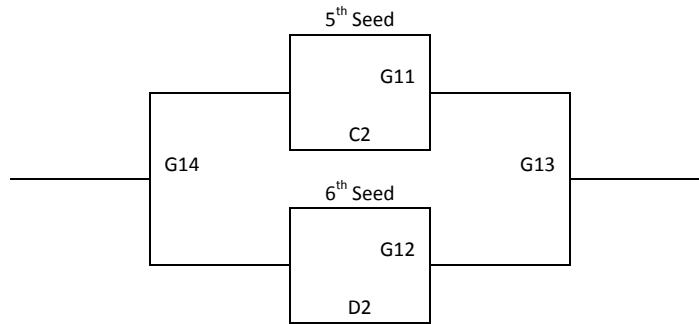

Highlands Ranch, CO – MAYB
May 10-12, 2013
11th/12th Grade Girls - Continued

Bracket A

Bracket B

Bracket C