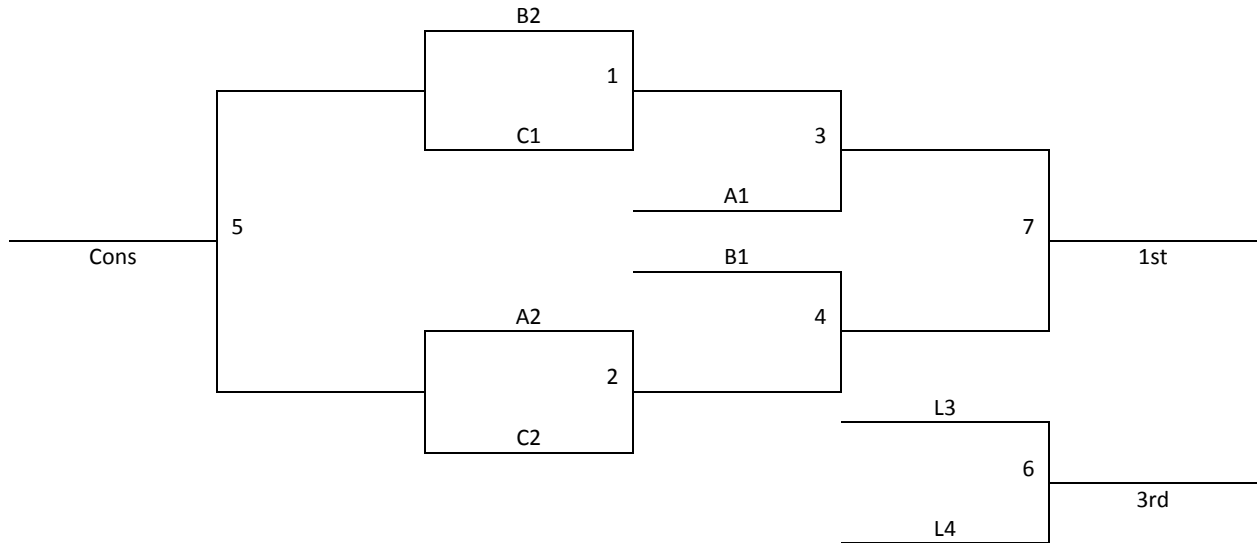

Highlands Ranch, CO – MAYB
May 10-12, 2013
8th Grade Boys - Continued

Bracket A