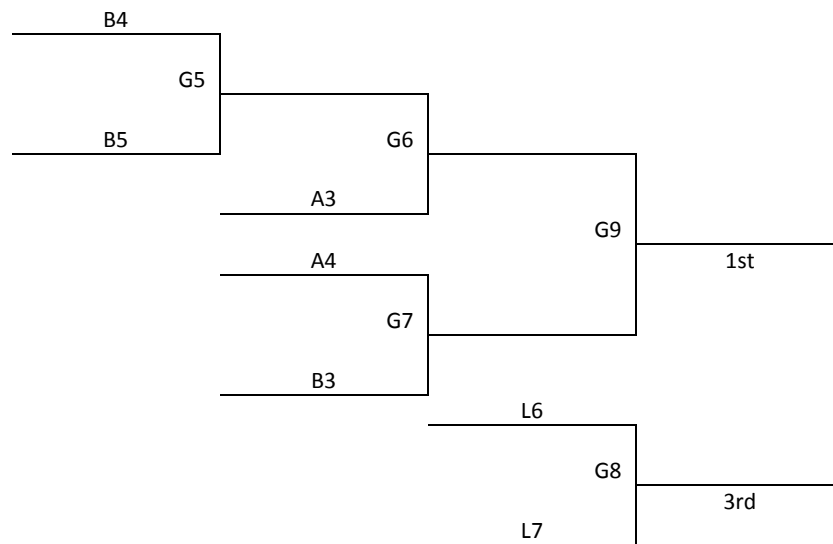

Updated 5-8-13 9:28

Highlands Ranch, CO – MAYB
May 10-12, 2013
9th/10th Grade Girls - Continued

Bracket A

Bracket B