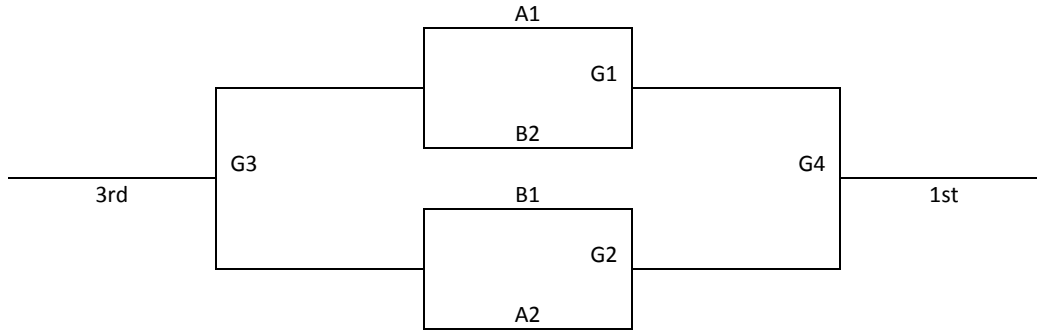

Updated 5-8-13 9:28

Highlands Ranch, CO – MAYB
May 10-12, 2013
9th/10th Grade Girls - Continued

Bracket A