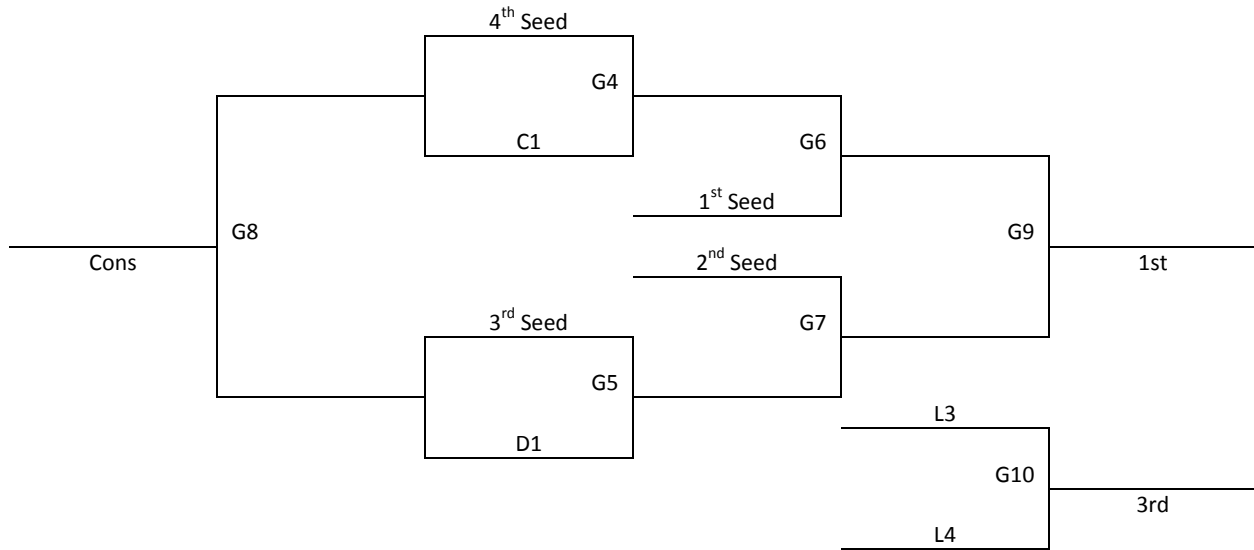

Highlands Ranch, CO – MAYB
May 10-12, 2013
11th/12th Grade Girls - Continued

Bracket A