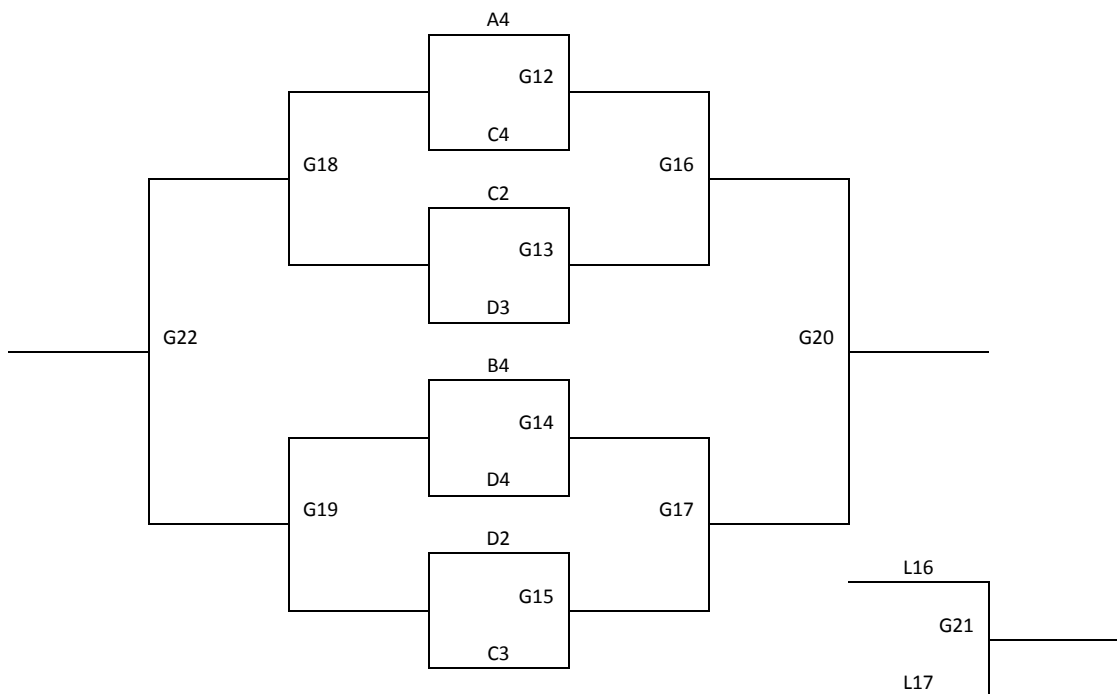

Highlands Ranch, CO – MAYB
May 10-12, 2013
7th Grade Boys – Continued

Bracket A

Bracket B