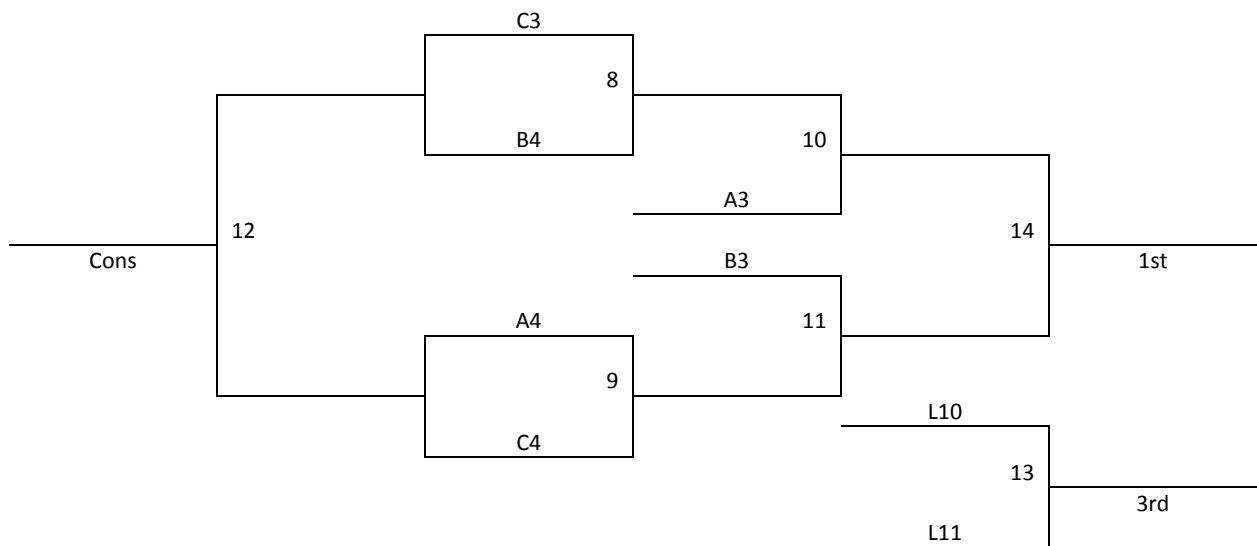

Highlands Ranch, CO – MAYB
May 10-12, 2013
8th Grade Boys - Continued

Bracket A

Bracket B