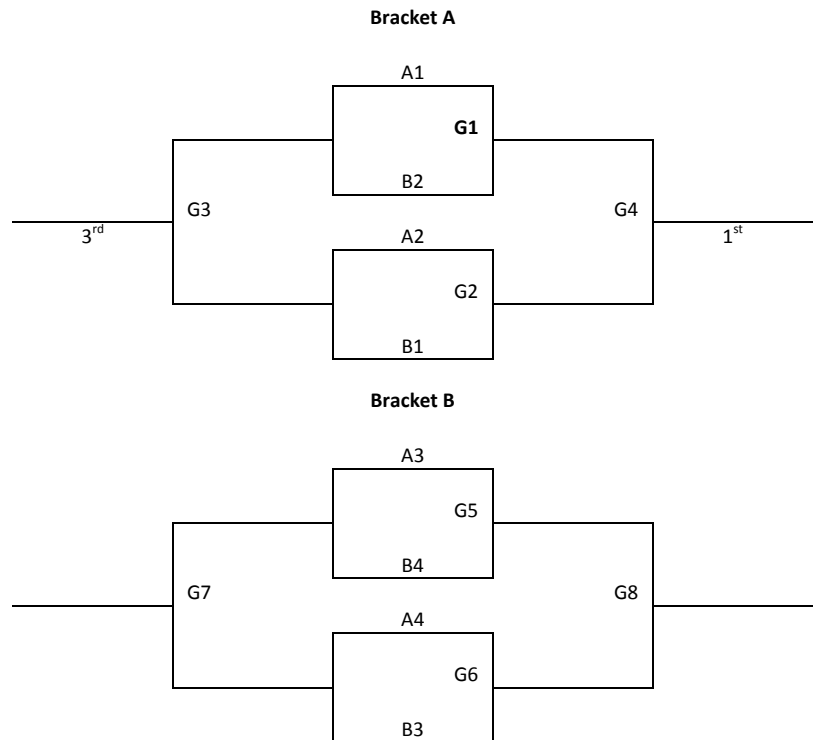

Highlands Ranch, CO – MAYB
May 10-12, 2013
6th Grade Boys

<u>Pool A</u>	<u>W</u>	<u>L</u>	<u>Pool B</u>	<u>W</u>	<u>L</u>
1. JDETS			5. Warriors – CO		
2. Colorado Titans U12 Gold			6. Shap. Gold		
3. Colorado Elite 12U			7. 5280 Hoops B6		
4. Casper Storm Basketball Club			8. Colorado Titans U12 Black		

The top two seeds in each pool to bracket A, the other teams to bracket B
Tie Breaker – 2 way tie = Head to Head, 3 way tie = coin flip

Friday	CMS	RV MS	DC HS M
6:00	-	-	-
7:00	5-6	-	1-3
8:00	-	-	-
9:00	5-7	-	-
Saturday	CMS	RV MS	DC HS M
9:00	-	-	-
10:00	-	-	-
11:00	6-8	2-4	-
12:00	-	-	-
1:00	7-8	3-4	-
2:00	-	-	-
3:00	-	1-4	-
4:00	6-7	2-3	-
5:00	5-8	-	-
6:00	-	-	-
7:00	-	1-2	-
8:00	-	-	-
Sunday	CMS	RV MS	DC HS M
9:00	-	-	-
10:00	-	-	-
11:00	G5	G1	-
12:00	G6	G2	-
1:00	-	-	-
2:00	-	-	-
3:00	G7	G3	-
4:00	G8	G4	-
5:00	-	-	-

HR HS M – Highlands Ranch High School Main Court
DC HS M – Douglas County High School Main
RC HS M – Rock Canyon High School Main
GV HS M – Grand View High School Main
CH HS M – Chaparral High School Main
MV HS M – Mountain Vista Main
RV MS – Ranch View Middle School
RH MS – Rocky Heights Middle School

HR HS A – Highlands Ranch High School Auxiliary Court
DC HS N – Douglas County High School North
RC HS A – Rock Canyon High School Aux
GV HS A – Grand View High School Aux
CH HS A – Chaparral High School Aux
MV HS A – Mountain Vista High School Aux
C MS – Cresthill Middle School
DC HS A – Douglas County High School A