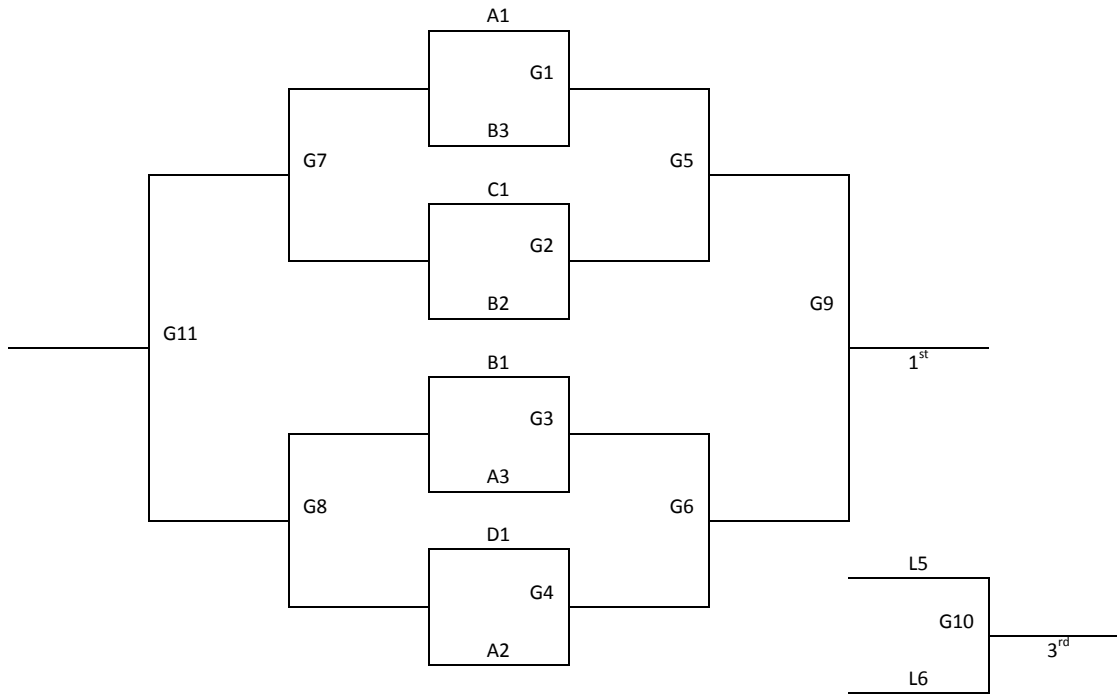

Highlands Ranch, CO – MAYB
May 10-12, 2013
7th Grade Boys – Continued

Bracket A

Bracket B