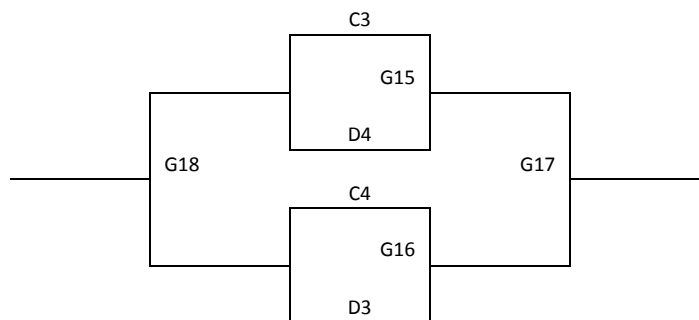

Highlands Ranch, CO – MAYB
May 10-12, 2013
11th/12th Grade Girls - Continued

Bracket A

Bracket B

Bracket C