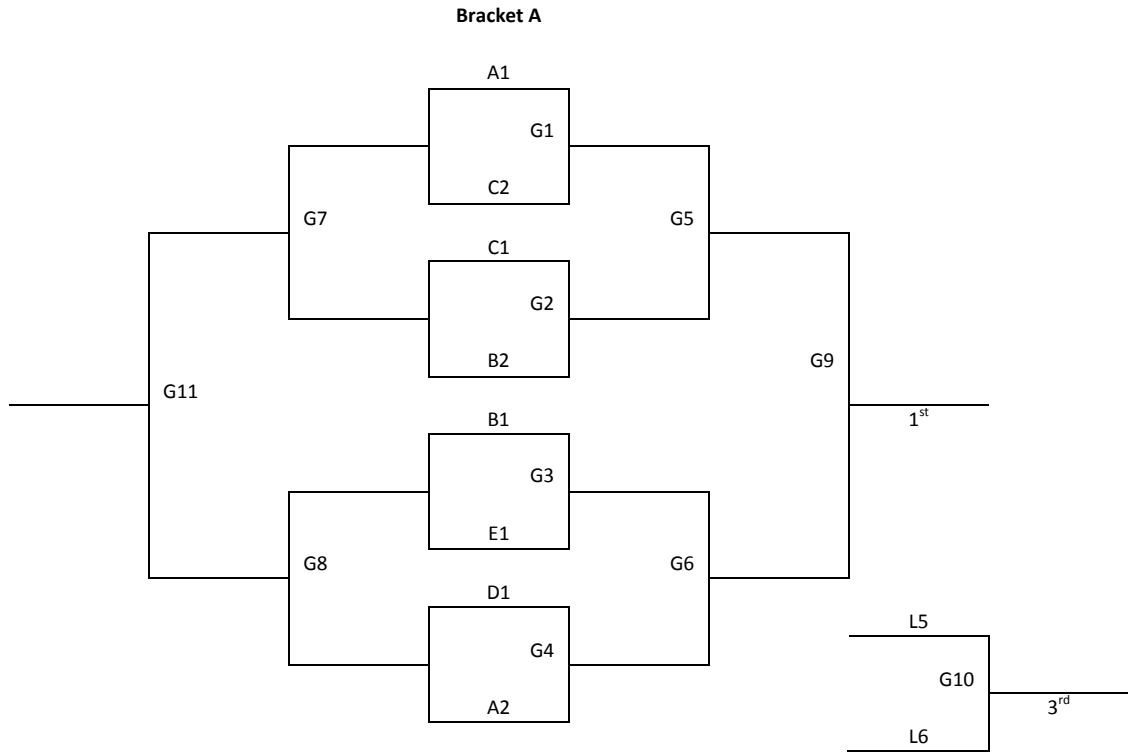

Highlands Ranch, CO – MAYB
May 10-12, 2013
9th/10th Grade Boys

<u>Pool A</u>	<u>W</u>	<u>L</u>	<u>Pool B</u>	<u>W</u>	<u>L</u>
1. Team Denver			5. SD Heat		
2. CO ACCES			6. Colorado Chaos 15's Elite		
3. Windsor Club Basketball - Maroon			7. Colorado Thunder 15		
4. NC Advantage - CO			8. Legends U16 Black		

<u>Pool C</u>	<u>W</u>	<u>L</u>	<u>Pool D</u>	<u>W</u>	<u>L</u>
9. High Altitude Basketball			13. Rage Gold		
10. Colorado Thunder 16			14. Colorado Gold		
11. Wyoming Flight			15. CO BB Factory – Carolina 9th		
12. Team Colorado Basketball Club			16. Windsor Rebels		

<u>Pool E</u>	<u>W</u>	<u>L</u>
17. Colorado Titans U15 White		
18. Colorado Chaos 15's Blue		
19. Legends U16 White		
20. Colorado Legends 9/10		

Top 2 teams in Pools A, B and C to Bracket A, others to Bracket B. Top team in pool D and E to Bracket A, second team to Bracket B and others to Bracket C.
Tie Breaker – 2 way tie = Head to Head, 3 way tie = coin flip

Friday	RC HS M	RH MS	CH HS M	MV HS M	C MS	GV HS A
6:00	1-2	-	-	-	-	-
7:00	9-10	7-8	-	-	-	-
8:00	3-4	15-16	-	-	-	-
9:00	19-20	11-12	-	-	-	-
Saturday	RC HS M	RH MS	CH HS M	MV HS M	C MS	GV HS A
9:00	13-14	17-18	-	-	-	10-11
10:00	1-3	2-4	-	-	-	-
11:00	13-15	17-20	-	-	-	-
12:00	1-4	2-3	-	-	-	-
1:00	14-15	18-20	-	-	-	-
2:00	5-6	10-12	-	-	-	-
3:00	17-19	13-16	-	-	-	-
4:00	-	9-12	-	-	-	-
5:00	5-7	6-8	9-11	-	-	-
6:00	18-19	14-16	-	-	-	-
7:00	5-8	6-7	-	-	-	-
8:00	G1	G4	G3	-	G2	-
Sunday	RC HS M	RH MS	CH HS M	MV HS M	C MS	GV HS A
9:00	G12	G13	-	G23	-	-
10:00	G14	G15	-	G24	-	-
11:00	G6	G16	-	-	-	-
12:00	G5	G17	-	G25	-	-
1:00	G7	G18	-	G26	-	-
2:00	G8	G19	-	-	-	-
3:00	G11	G21	-	-	-	-
4:00	G10	G22	-	-	-	-
5:00	G9	G20	-	-	-	-

HR HS M – Highlands Ranch High School Main Court	HR HS A – Highlands Ranch High School Auxiliary Court
DC HS M – Douglas County High School Main	DC HS N – Douglas County High School North
RC HS M – Rock Canyon High School Main	RC HS A – Rock Canyon High School Aux
GV HS M – Grand View High School Main	GV HS A – Grand View High School Aux
CH HS M – Chaparral High School Main	CH HS A – Chaparral High School Aux
MV HS M – Mountain Vista Main	MV HS A – Mountain Vista High School Aux
RV MS – Ranch View Middle School	C MS – Cresthill Middle School
RH MS – Rocky Heights Middle School	DC HS A – Douglas County High School A

Updated 5-8-13 9:28

Highlands Ranch, CO – MAYB
May 10-12, 2013
9th/10th Grade Boys – Continued