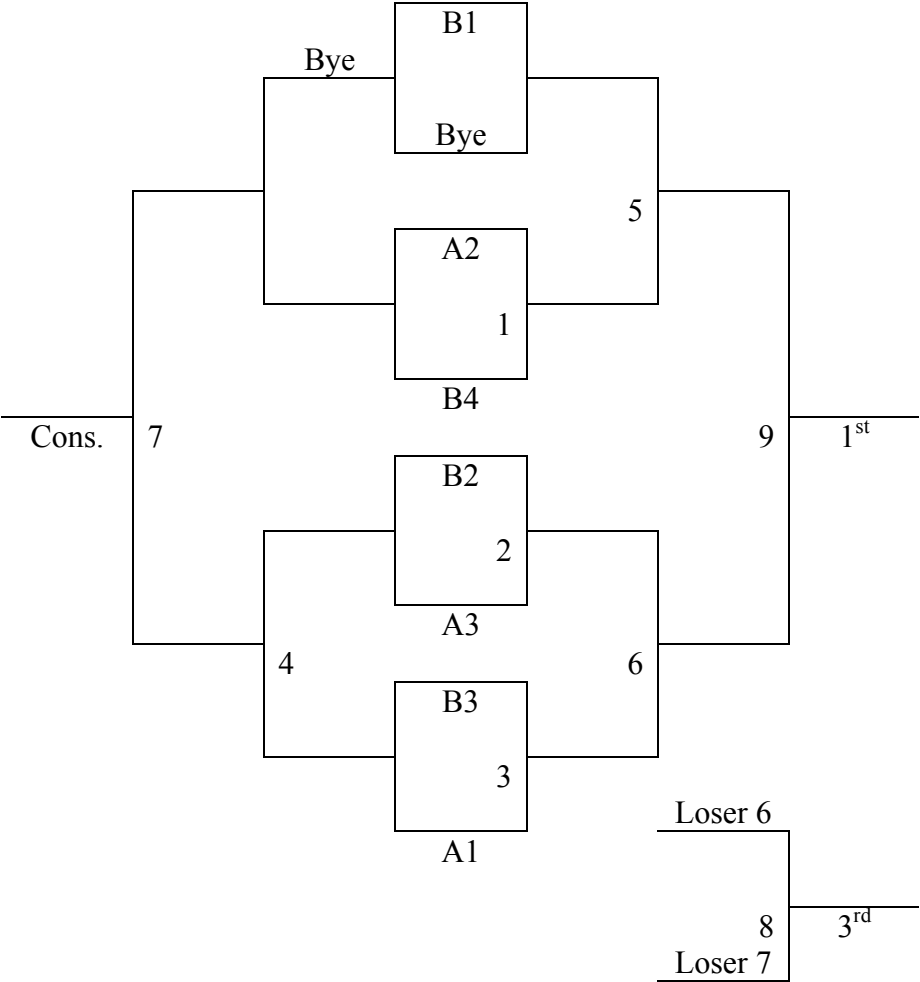

Brackets for 9th & 10th Grade Girls Division