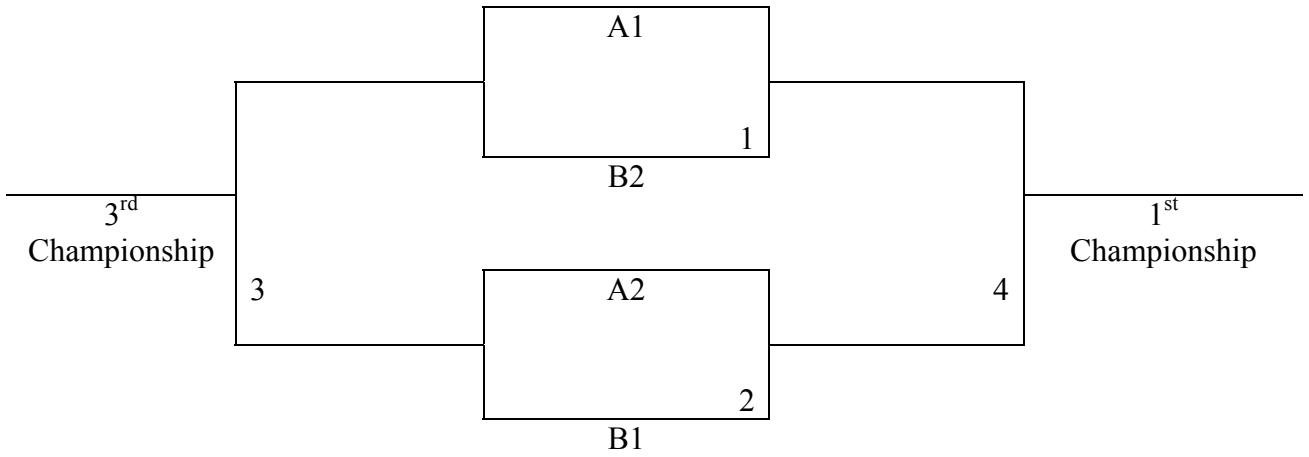

Bracket for Senior High Boys

Bracket A