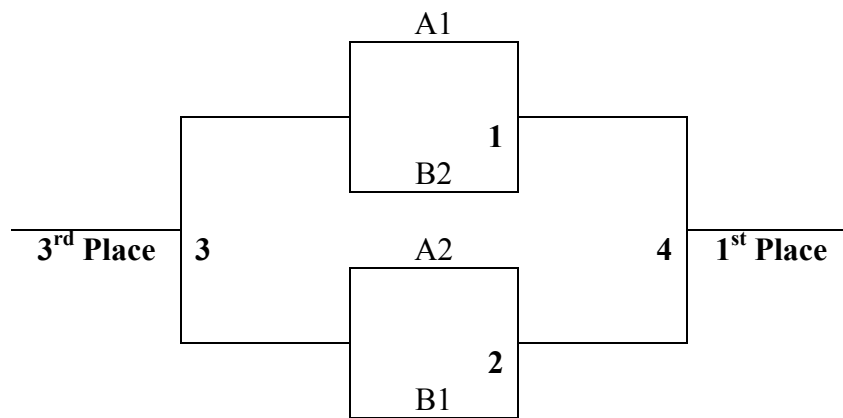

Bracket Play for 7th & 8th Grade Boys

Bracket A