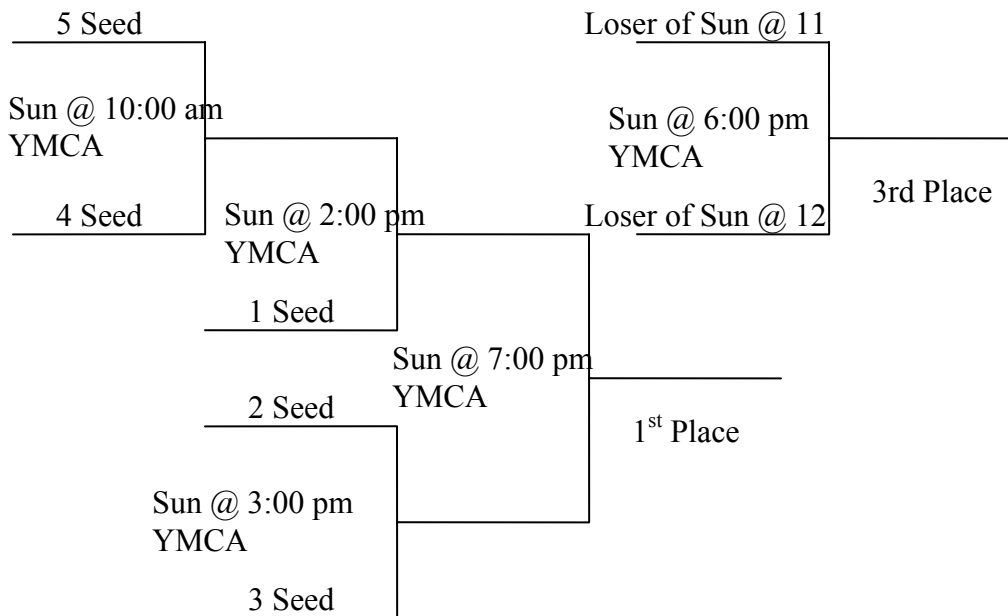

8th Grade Boys

Pool A

- 1 BGC Bruins
- 2 Oklahoma Glory
- 3 BTW Wolves
- 4 Oklahoma Blazers
- 5 Oklahoma Rage

Friday July 7th

- 6:00 pm   1 vs 2 YMCA Gym
- 8:00 pm   3 vs 4 YMCA Gym
- 9:00 pm   1 vs 5 YMCA Gym

Saturday July 8th

- 9:00 am   2 vs 3 YMCA Gym
- 11:00 am   1 vs 4 YMCA Gym
- 12:00 pm   2 vs 5 YMCA Gym
- 3:00 pm   2 vs 4 YMCA Gym
- 4:00 pm   3 vs 5 YMCA Gym
- 7:00 pm   1 vs 3 YMCA Gym
- 8:00 pm   4 vs 5 YMCA Gym

Sunday July 9th