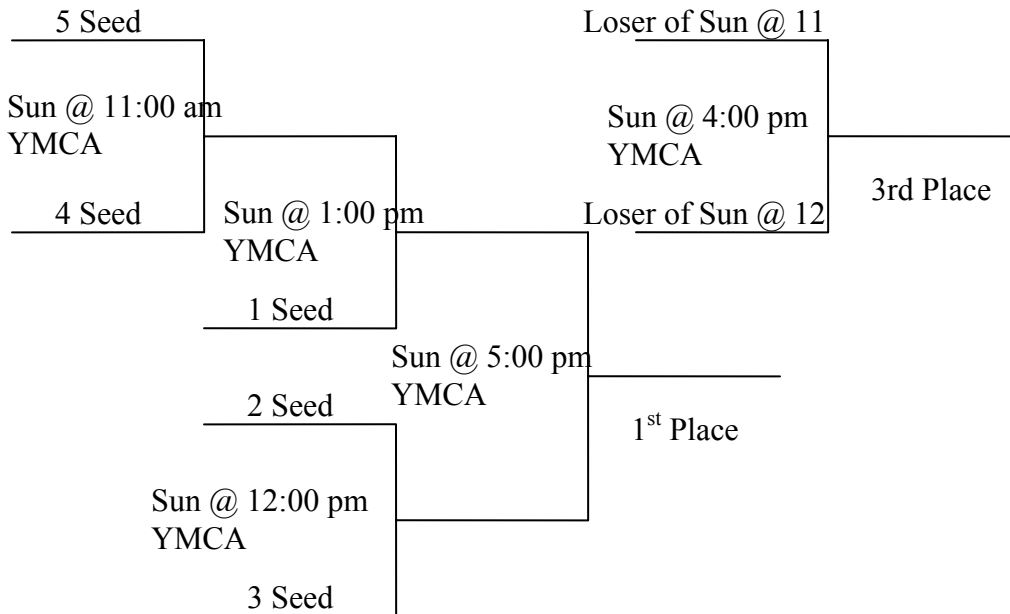

4th & 5th Grade Boys

Pool A

- 1 The Roughnecks
- 2 BGC Bruins 1
- 3 BGC Bruins 2
- 4 Coffeyville Heat
- 5 Norman Runners

Friday July 7th

- 5:00 pm 1 vs 2 YMCA Gym
- 7:00 pm 3 vs 4 YMCA Gym

Saturday July 8th

- 10:00 am 2 vs 3 YMCA Gym
- 10:00 am 1 vs 5 OKWU Gym
- 1:00 pm 2 vs 5 YMCA Gym
- 2:00 pm 1 vs 4 YMCA Gym
- 5:00 pm 3 vs 5 YMCA Gym
- 6:00 pm 2 vs 4 YMCA Gym
- 9:00 pm 1 vs 3 YMCA Gym

Sunday July 9th

- 9:00 am 4 vs 5 YMCA Gym