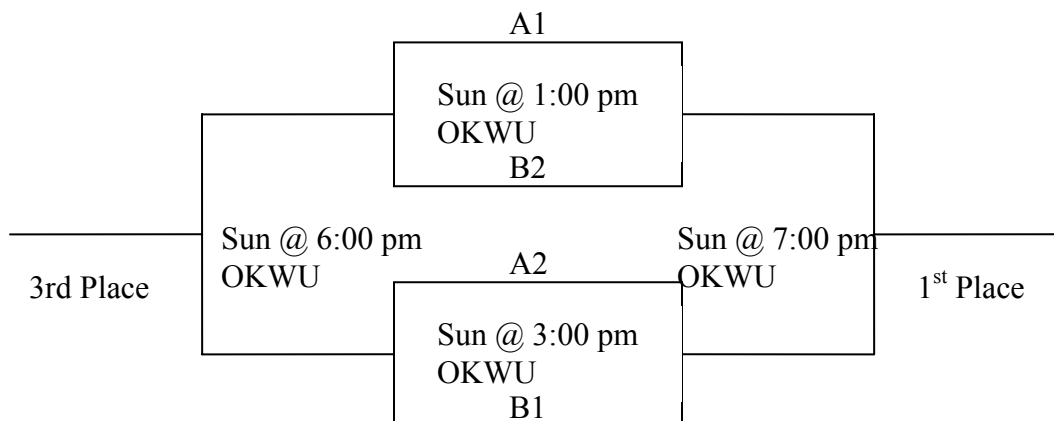

Pool A

- 1 Oklahoma Mustangs
- 2 Oklahoma Pride
- 3 Oklahoma Tigers
- 4 Oklahoma Glory

Pool B

- 1 Oklahoma Trojans
- 2 Oklahoma Crude
- 3 Edmund Lady Rockets
- 4 Ponca City Ladycats
- 5 Oklahoma Rage

Friday July 7th

6:00 pm 1 vs 2 OKWU Gym
 8:00 pm 3 vs 4 OKWU Gym

Friday July 7th

5:00 pm 1 vs 2 OKWU Gym
 7:00 pm 4 vs 5 OKWU Gym
 9:00 pm 1 vs 5 OKWU Gym

Saturday July 8th

11:00 am 2 vs 4 OKWU Gym
 2:00 pm 1 vs 3 OKWU Gym
 5:00 pm 2 vs 3 OKWU Gym
 8:00 pm 1 vs 4 OKWU Gym

9:00 am 2 vs 3 OKWU Gym
 12:00 pm 3 vs 4 OKWU Gym
 1:00 pm 2 vs 5 OKWU Gym
 3:00 pm 1 vs 3 YMCA Gym
 4:00 pm 2 vs 4 OKWU Gym
 6:00 pm 3 vs 5 OKWU Gym
 7:00 pm 1 vs 4 OKWU Gym

Sat July 8th and July 9th

Bracket A