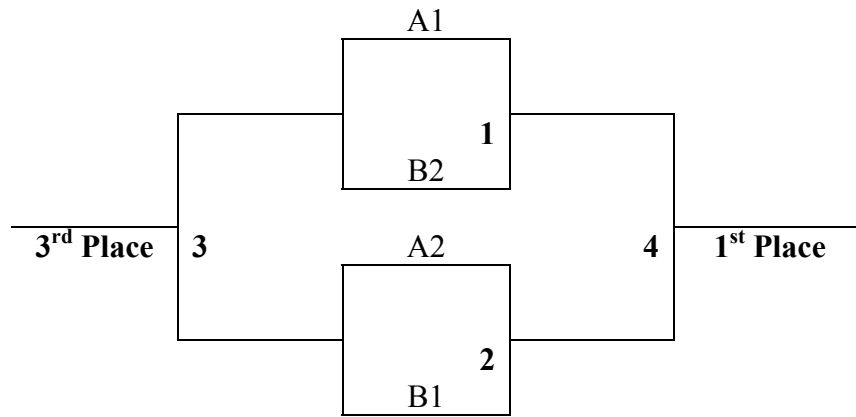

8th Grade Boys Bracket Play

Bracket A