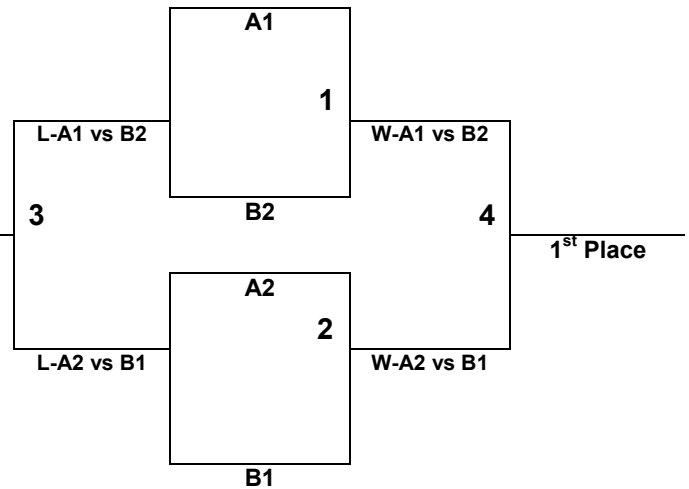

Senior High Girls

Pool A	W	L	Pool B	W	L
1. AR Belles			1. Sheridan Lady Jackets		
2. Triple Threat			2. AR Ball Hawgs (Lions)		
3. CAC Purple			3. West Side Greers Ferry		
4. Earl's Girls			4. CAC White		

Friday, June 2nd	CAC #1	Park #1	Park #2	Park #3	
6:00	A1 vs A3	--	--	--	
7:00	B2 vs B1	--	--	--	
8:00	A2 vs A4	--	--	--	
9:00	B3 vs B4	--	--	--	
Saturday, June 3rd					
8:00	--	--	--	--	
9:00	A2 vs A3	--	--	--	
10:00	A1 vs A4	--	--	--	
11:00	--	--	--	--	
12:00	B3 vs B1	--	--	--	3rd Place
1:00	B2 vs B4	--	--	--	
2:00	A2 vs A1	--	--	--	
3:00	A3 vs A4	--	--	--	
4:00	B4 vs B1	--	--	--	
5:00	B3 vs B2	--	--	--	
6:00	--	--	--	--	
7:00	--	--	--	--	
8:00	--	--	--	--	
9:00	--	--	--	--	
Sunday, June 4th					
8:00	--	--	--	--	
9:10	--	G5	G6	--	
10:20	--	--	G1	G2	
11:30	--	--	--	--	
12:40	G7	--	--	--	
1:50	G8	--	--	--	3rd Place Consol
3:00	G3	--	--	--	
4:10	G4	--	--	--	
5:20	--	--	--	--	

Bracket A