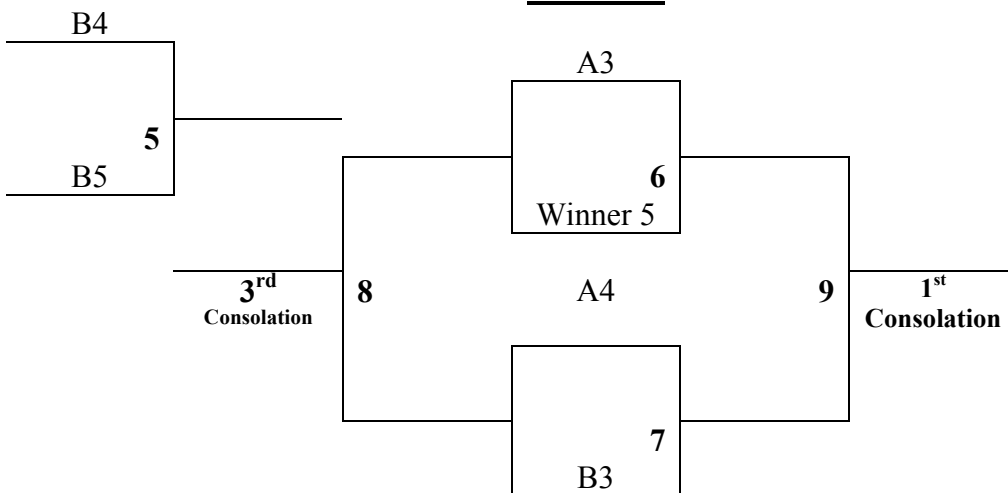

7th Grade Boys Bracket Play

Bracket A

Bracket B