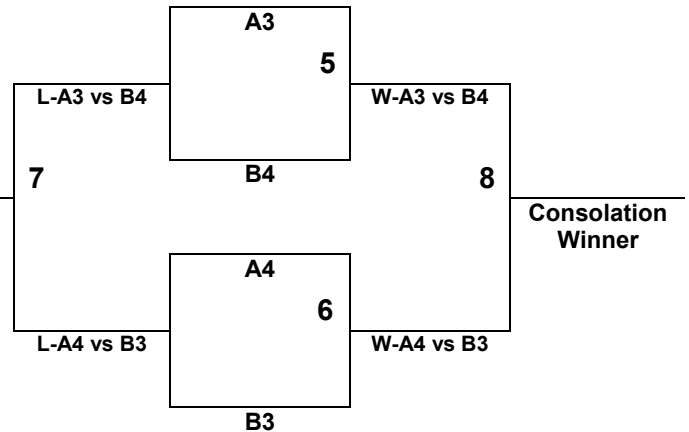

Senior High Girls

Pool A	W	L	Pool B	W	L
1. AR Belles			1. Sheridan Lady Jackets		
2. Triple Threat			2. AR Ball Hawgs (Lions)		
3. CAC Purple			3. West Side Greers Ferry		
4. Earl's Girls			4. CAC White		

Friday, June 2nd	CAC #1	Park #1	Park #2	Park #3	
6:00	A1 vs A3	--	--	--	
7:00	B2 vs B1	--	--	--	
8:00	A2 vs A4	--	--	--	
9:00	B3 vs B4	--	--	--	
Saturday, June 3rd					
8:00	--	--	--	--	
9:00	A2 vs A3	--	--	--	
10:00	A1 vs A4	--	--	--	
11:00	--	--	--	--	
12:00	B3 vs B1	--	--	--	3rd Place
1:00	B2 vs B4	--	--	--	
2:00	A2 vs A1	--	--	--	
3:00	A3 vs A4	--	--	--	
4:00	B4 vs B1	--	--	--	
5:00	B3 vs B2	--	--	--	
6:00	--	--	--	--	
7:00	--	--	--	--	
8:00	--	--	--	--	
9:00	--	--	--	--	
Sunday, June 4th					
8:00	--	--	--	--	
9:10	--	G5	G6	--	
10:20	--	--	G1	G2	
11:30	--	--	--	--	
12:40	G7	--	--	--	
1:50	G8	--	--	--	3rd Place Consol
3:00	G3	--	--	--	
4:10	G4	--	--	--	
5:20	--	--	--	--	

Bracket A

Bracket B