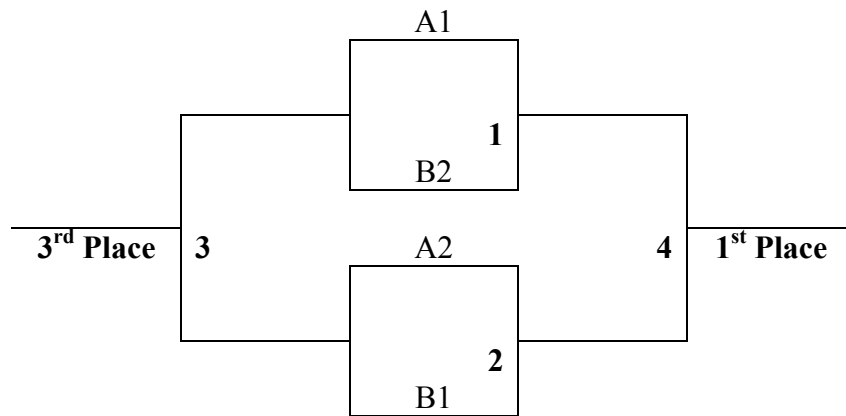

7th Grade Boys Bracket Play

Bracket A