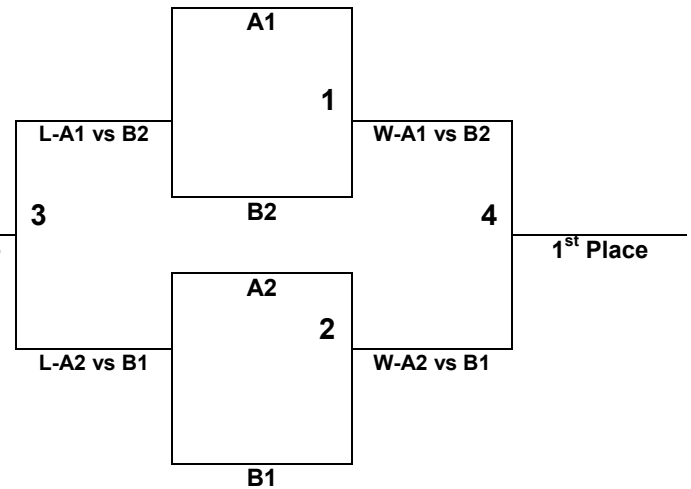

5th & 6th Grade Girls

Pool A	W	L	Pool B	W	L
1. Central AR Panthers			1. AR Hoopstarz		
2. AR Lady Giants			2. Cabot Sugar Bears		
3. Arkwest Starz			3. AR Hornets		
4. Hot Springs Jammers			4. New Boston Ballers		

Friday, June 2nd	LRCA #2	Anthony	Park #1	Park #3	
6:00	--	--	--	--	
7:00	B1 vs B2	--	--	--	
8:00	--	A1 vs A2	--	--	
9:00	--	--	--	--	
Saturday, June 3rd					
8:00	--	B3 vs B4	--	--	
9:00	--	A3 vs A4	--	--	
10:00	--	--	--	--	
11:00	B2 vs B4	--	--	--	
12:00	A2 vs A3	--	--	--	3rd Place
1:00	--	B3 vs B1	--	--	
2:00	--	A1 vs A4	--	--	
3:00	--	--	--	--	
4:00	B4 vs B1	--	--	--	
5:00	A4 vs A2	--	--	--	
6:00	B3 vs B2	--	--	--	
7:00	--	A3 vs A1	--	--	
8:00	--	--	--	--	
9:00	--	--	--	--	
Sunday, June 4th					
8:00	--	G5	--	--	
9:10	--	G6	--	--	
10:20	--	--	--	--	
11:30	--	--	--	G2	
12:40	--	G7	G1	--	
1:50	--	G8	--	--	3rd Place Consol
3:00	--	G3	--	--	
4:10	--	G4	--	--	
5:20	--	--	--	--	

Bracket A