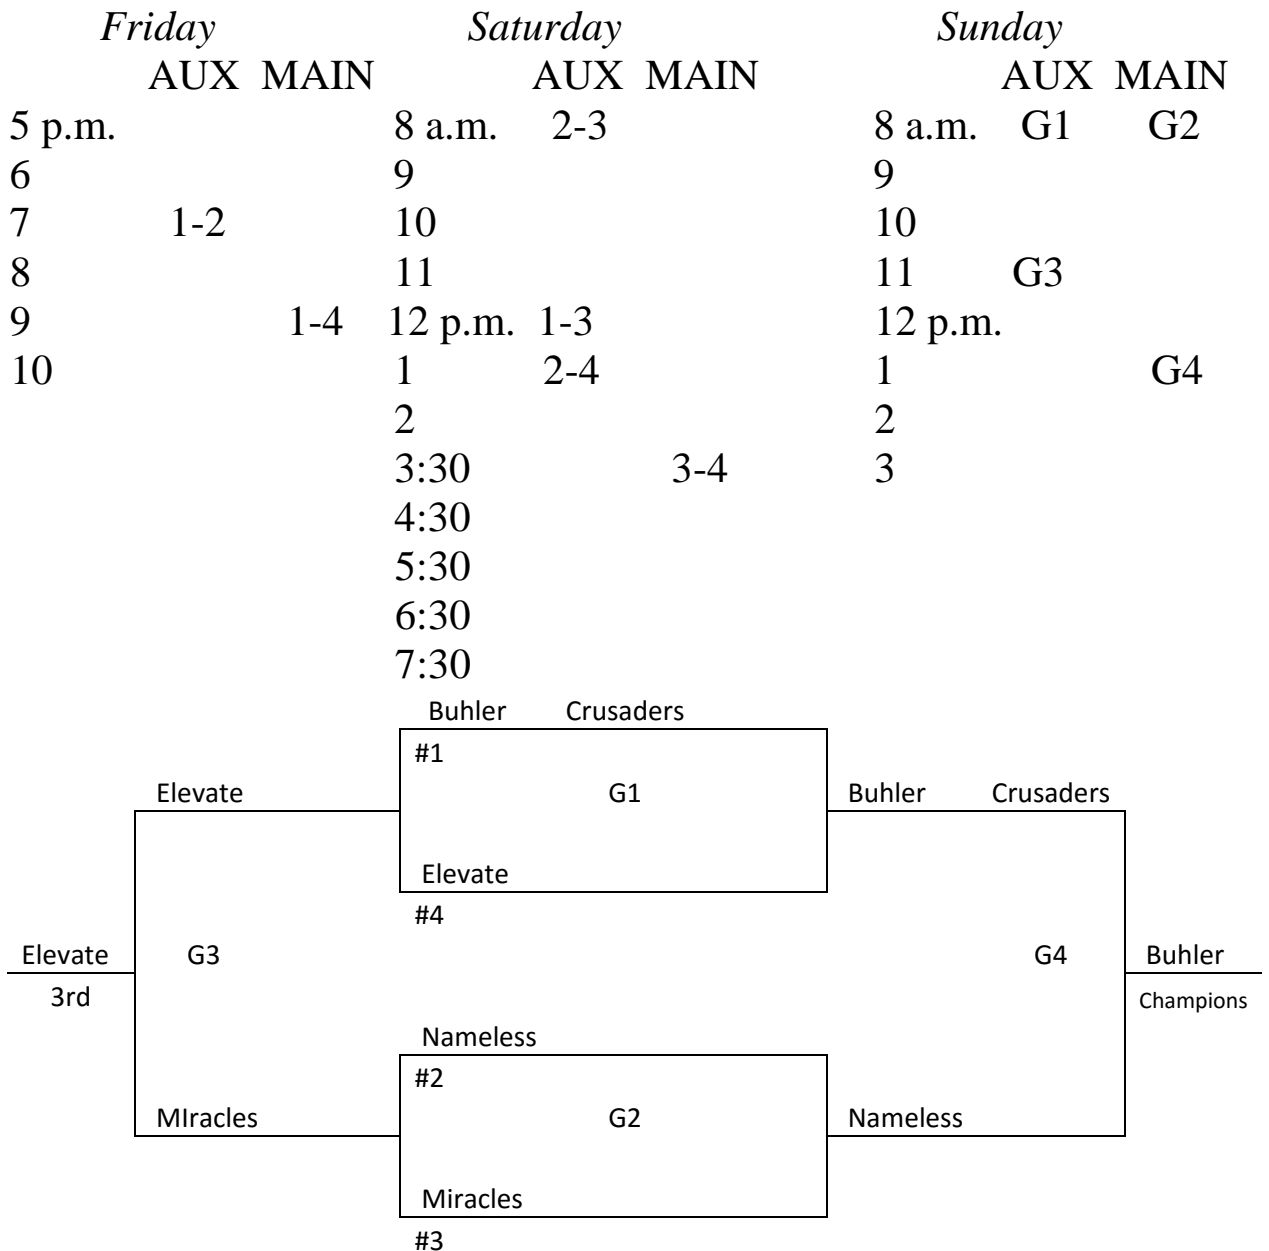

8-9-10 GIRLS

Records in pool play will determine seeding in tournament. In case of tie in pool play, formula used by MAYB will be used to break ties. Games played at McPherson College Sport Center Auxiliary (AUX) and Main (MAIN) Gymnasiums, 400 North Eshelman, McPherson 67460.

1) Nameless
2) Elevate
3) Miracles
4) Buhler Crusaders