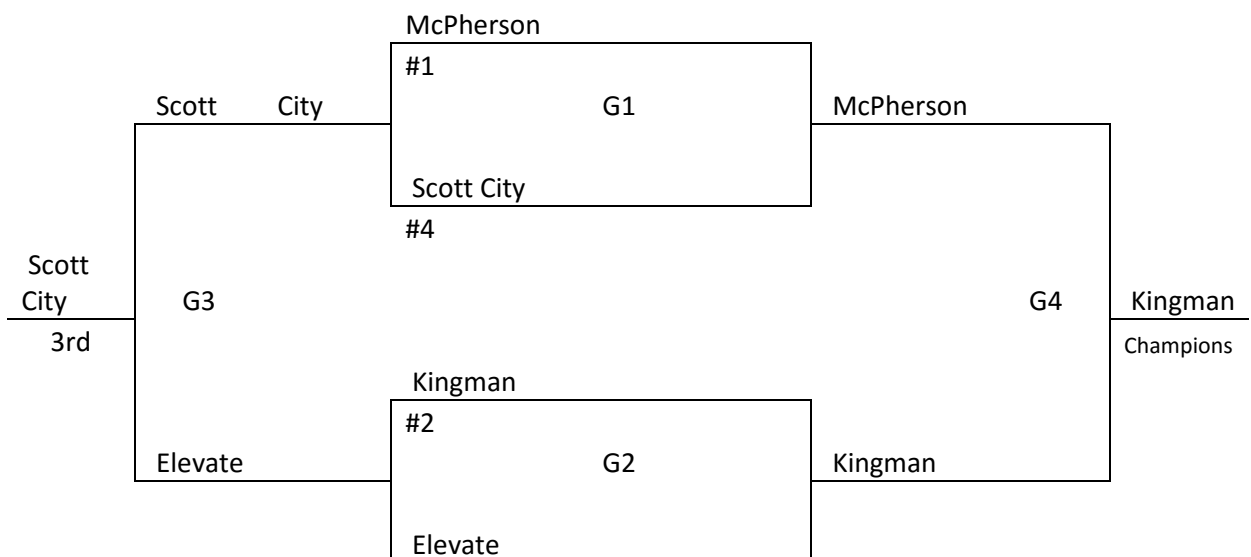

8-9-10 BOYS

Records in pool play will determine seeding in tournament. In case of tie in pool play, formula used by MAYB will be used to break ties. Games played at McPherson College Sport Center Auxiliary (AUX) and Main (MAIN) Gymnasiums, 400 North Eshelman, McPherson 67460.

1) Scott City
2) McPherson
3) Kingman
4) Elevate

	<i>Friday</i>		<i>Saturday</i>		<i>Sunday</i>	
	AUX	MAIN	AUX	MAIN	AUX	MAIN
5 p.m.			8 a.m.		8 a.m.	
6		2-3	9	2-4	9	
7			10		10	G1
8		3-4	11		11	G2
9			12 p.m.	1-3	12 p.m.	
			1		1	
			2	1-4	2	
			3:30		3	G3
			4:30			G4
			5:30			
			6:30			
			7:30	1-2