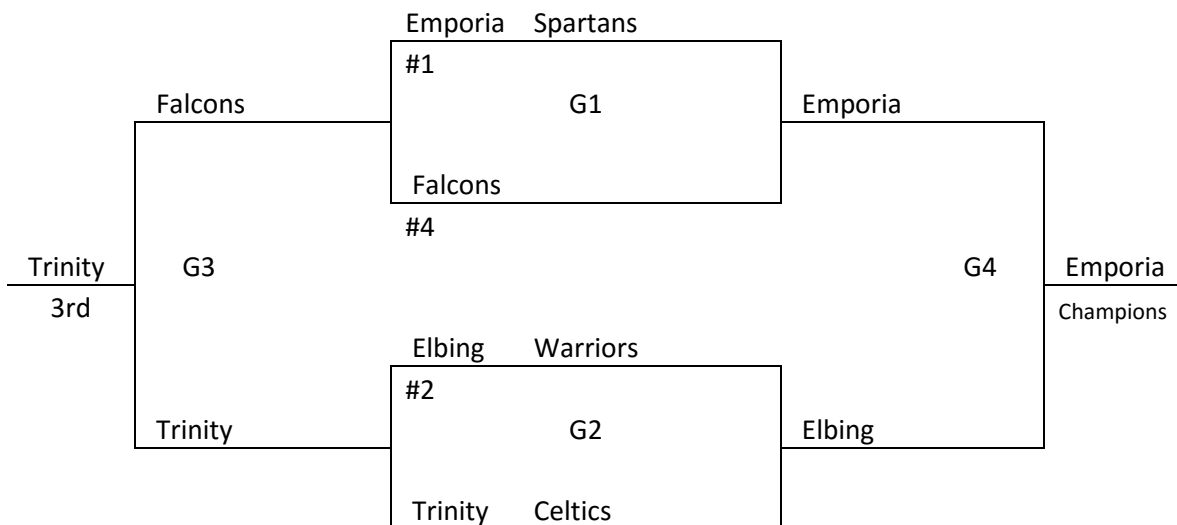

7 BOYS

Records in pool play will determine seeding in tournament. In case of tie in pool play, formula used by MAYB will be used to break ties. Games played at McPherson College Sport Center Main (MAIN) and Auxiliary (AUX) Gymnasiums, 400 North Eshelman, McPherson 67460.

1) Falcons
2) Elbing Warriors
3) Emporia Spartans
4) Trinity Celtics

<i>Friday</i>		<i>Saturday</i>	
	AUX	MAIN	
5 p.m.		1-4	8 a.m.
6	2-3		9
7			10
8	1-3		11
9	2-4		12 p.m.
			1
			2
			3
			4:30
			5:30
			6:30
			7:30
			8:30