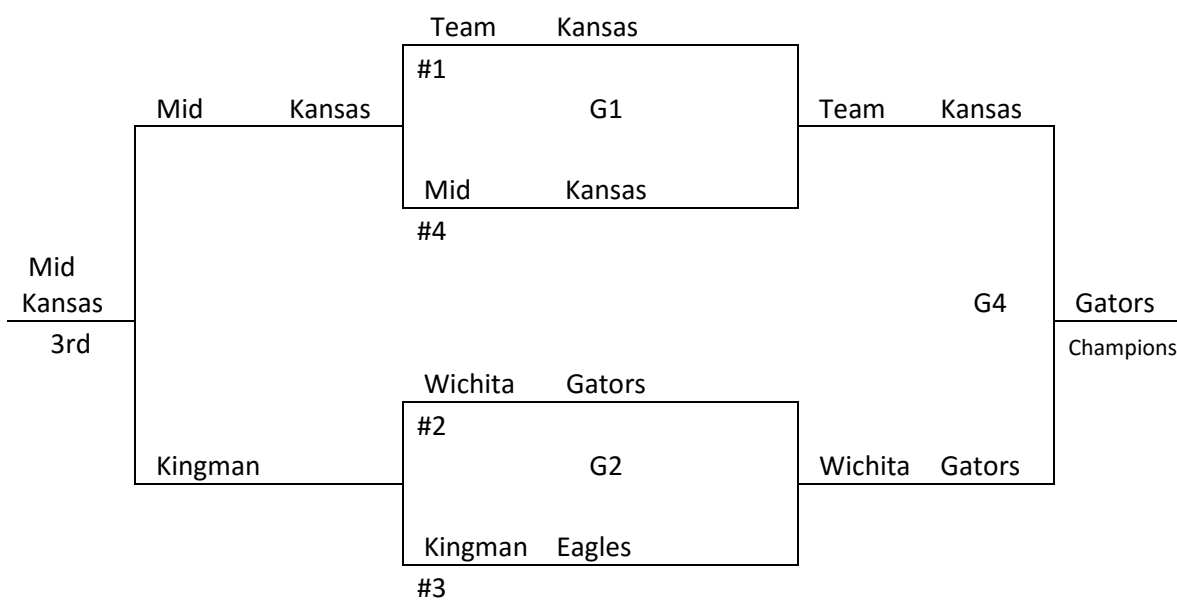

3-4-5 BOYS

Records in pool play will determine seeding in tournament. In case of tie in pool play, formula used by MAYB will be used to break ties. Games played at McPherson College Sport Center Auxiliary Gymnasium, 400 North Eshelman, McPherson 67460.

- 1) Team Kansas
- 2) Kingman Eagles
- 3) Mid Kansas
- 4) Wichita Gators

<i>Friday</i>	<i>Saturday</i>	<i>Sunday</i>
5 p.m. 1-3	8 a.m.	8 a.m.
6	9	9 G1
7	10	10 G2
8	11 2-4	11
9	12 p.m.	12 p.m. G3
	1	1
	2 2-3	2 G4
	3:30 1-4	3
	4:30	
	5:30 3-4	
	6:30 1-2	

7 BOYS

Records in pool play will determine seeding in tournament. In case of tie in pool play, formula used by MAYB will be used to break ties. Games played at McPherson College Sport Center Main (MAIN) and Auxiliary (AUX) Gymnasiums, 400 North Eshelman, McPherson 67460.