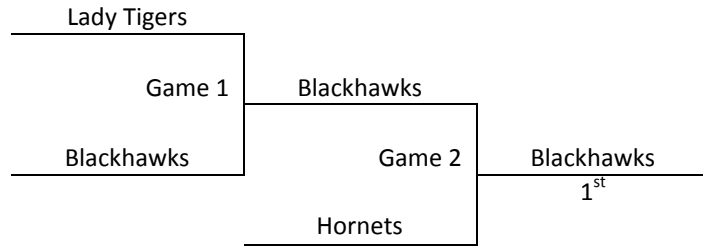

11th/12th Grade
Girls Bracket

Loser of Game 1 gets 3rd place