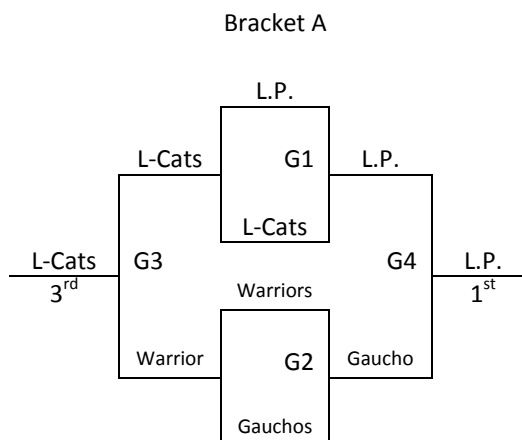

Rock Chalk Park Sports Pavilion
100 Rock Chalk Lane, Lawrence, KS 66049

Lawrence, KS – MAYB

July 9-10, 2016

6th Grade Girls

Games Played at Rock Chalk Park Sports Pavilion
Pool Tie Breaker – 2 way – head to head – 3 way – +/- 15 pts

<u>Pool A</u>	<u>W</u>	<u>L</u>
1. Omaha Lady Warriors	2	1
2. Lady Prospects Gold-KS	2	1
3. Lady Cats-KS	0	3
4. Kansas Gauchos	2	1

Saturday	Court 8A	Court 8B
8:00		
9:00		
10:00	<u>3-4</u>	
11:00		<u>1-2</u>
12:00		
1:00		
2:00	<u>2-3</u>	
3:00	<u>1-4</u>	
4:00		
5:00		<u>2-4</u>
6:00	<u>1-3</u>	
Sunday	Court 8A	Court 8B
8:00	Game 1	
9:00	Game 2	
10:00		
11:00	Game 3	
12:00	Game 4	
1:00		
2:00		
3:00		
4:00		