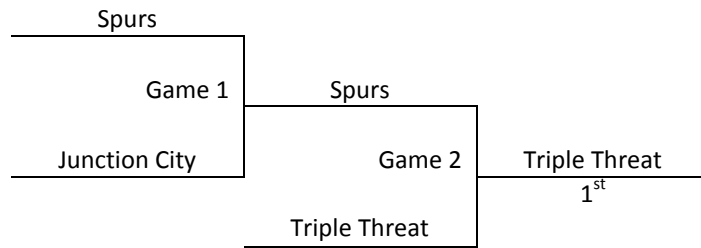

**9th/10th Grade
Boys Bracket**

Loser of Game 1 gets 3rd place