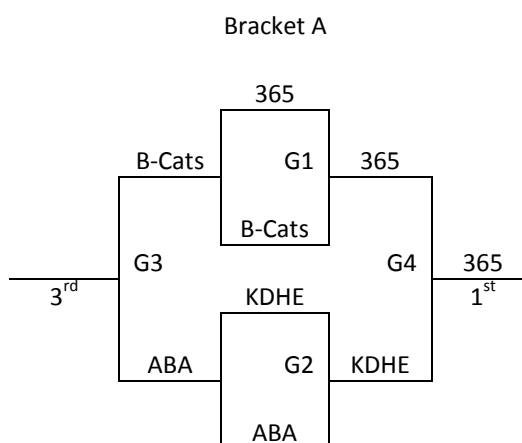

Lawrence, KS – MAYB

July 9-10, 2016

7th Grade Boys

Games Played at **Rock Chalk Sports Pavilion**
 Pool Tie Breaker – 2 way – head to head – 3 way – +/- 15 pts

<u>Pool A</u>	<u>W</u>	<u>L</u>
1. Burlingame Bearcats- KS	0	3
2. Kan Do Hoops Elite	2	1
3. 365 Hoops KS	3	0
4. ABA 7 th Gold	1	2

Saturday	Court 8A	Court 8B
8:00	1- <u>2</u>	
9:00	<u>3</u> -4	
10:00		
11:00	1- <u>4</u>	
12:00	2- <u>3</u>	
1:00		
2:00		
3:00		
4:00	1- <u>3</u>	
5:00	<u>2</u> -4	
6:00		
Sunday	Court 8A	Court 8B
8:00		
9:00		Game 1
10:00		
11:00		Game 2
12:00		
1:00	Game 3	
2:00	Game 4	
3:00		
4:00		