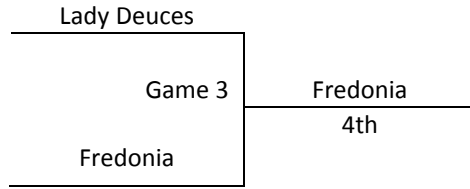

Rock Chalk Park Sports Pavilion
100 Rock Chalk Lane, Lawrence, KS 66049