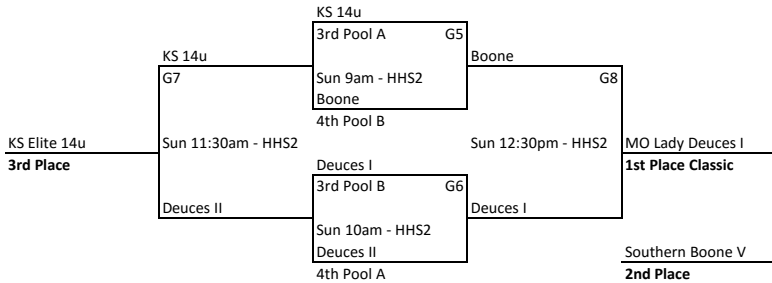

Classic Bracket

Gym Locations

HHS - Hickman High School - 1104 Providence Rd, Columbia, MO 65203 (Courts 1 & 2)

Tournament Director - Jim Whitt (573)-289-2095

Email: jawhitt@cPhase.com