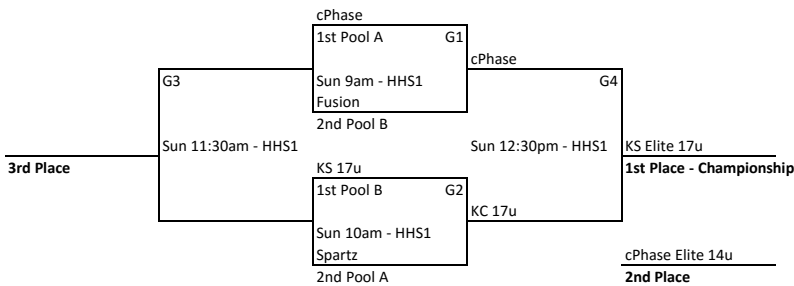

cPhase/MAYB Mid Missouri Summer Basketball Classic - July 2nd - 3rd - Results

Division: High School Girls

Pool A						
Team	Coach	Won	Loss	Points	SEED	
A1 Phenom Sparkz 9/10	Earl Salmons	II	I		2nd	
A2 MO Lady Deuces 11	Keener Tippin		III		4th	
A3 cPhase Elite 9	Anissa Cox	III			1st	
A4 KS Elite 14U	Todd Zars	I	II		3rd	

Pool A	Date	Time	Location	Court	WON	DIFF	LOST	DIFF
A1 vs A2	Sat	11:00am	HHS	1				
A3 vs A4	Sat	12:00pm	HHS	1				
A1 vs A3	Sat	1:30pm	HHS	1				
A2 vs A4	Sat	2:30pm	HHS	1				
A2 vs A3	Sat	4:00pm	HHS	1				
A1 vs A4	Sat	5:00pm	HHS	1				

Pool B						
Team	Coach	Won	Loss	Points	SEED	
B1 Mid MO Fusion 9/10	Robert Koelling	II	I		2nd	
B2 Southern Boone JV	Tony Phillips		III		4th	
B3 MO Lady Deuces 1	Keener Tippin	I	II		3rd	
B4 KS Elite 17u	Joe Reid	III			1st	

Pool B	Date	Time	Location	Court	WON	DIFF	LOST	DIFF
B1 vs B2	Sat	11:00am	HHS	2				
B3 vs B4	Sat	12:00pm	HHS	2				
B1 vs B3	Sat	1:30pm	HHS	2				
B2 vs B4	Sat	2:30pm	HHS	2				
B1 vs B4	Sat	4:00pm	HHS	2				
B2 vs B3	Sat	5:00pm	HHS	2				

Championship Bracket