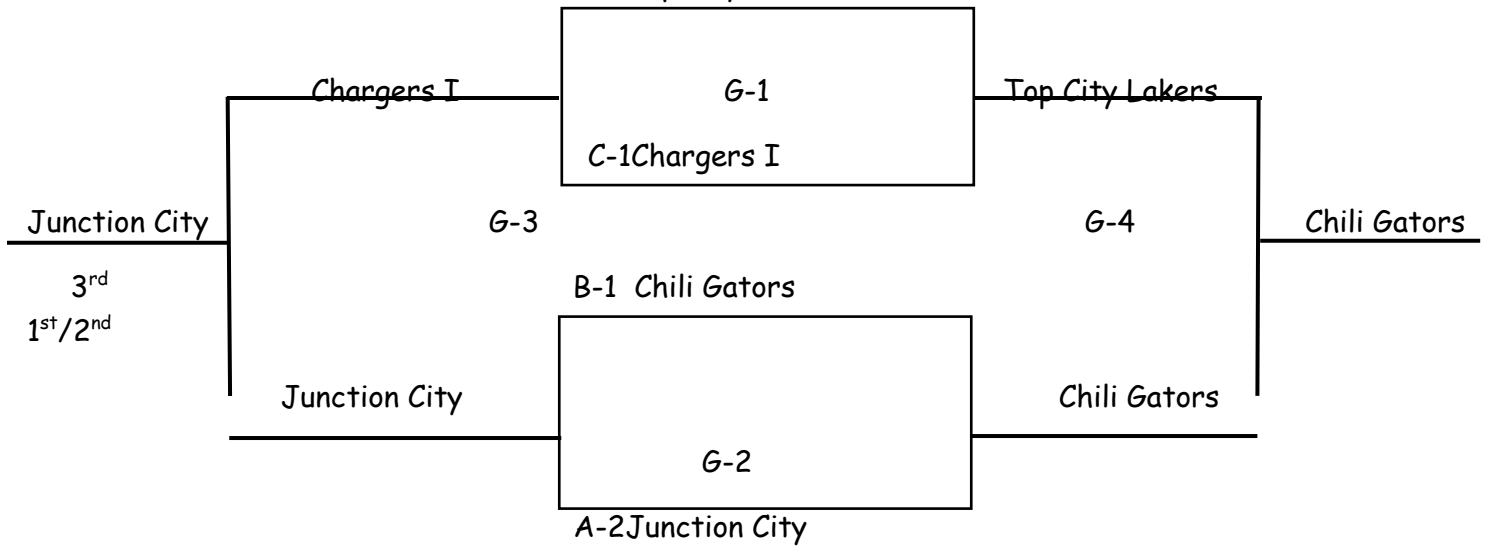

Gold Bracket

A-1 Top City Lakers