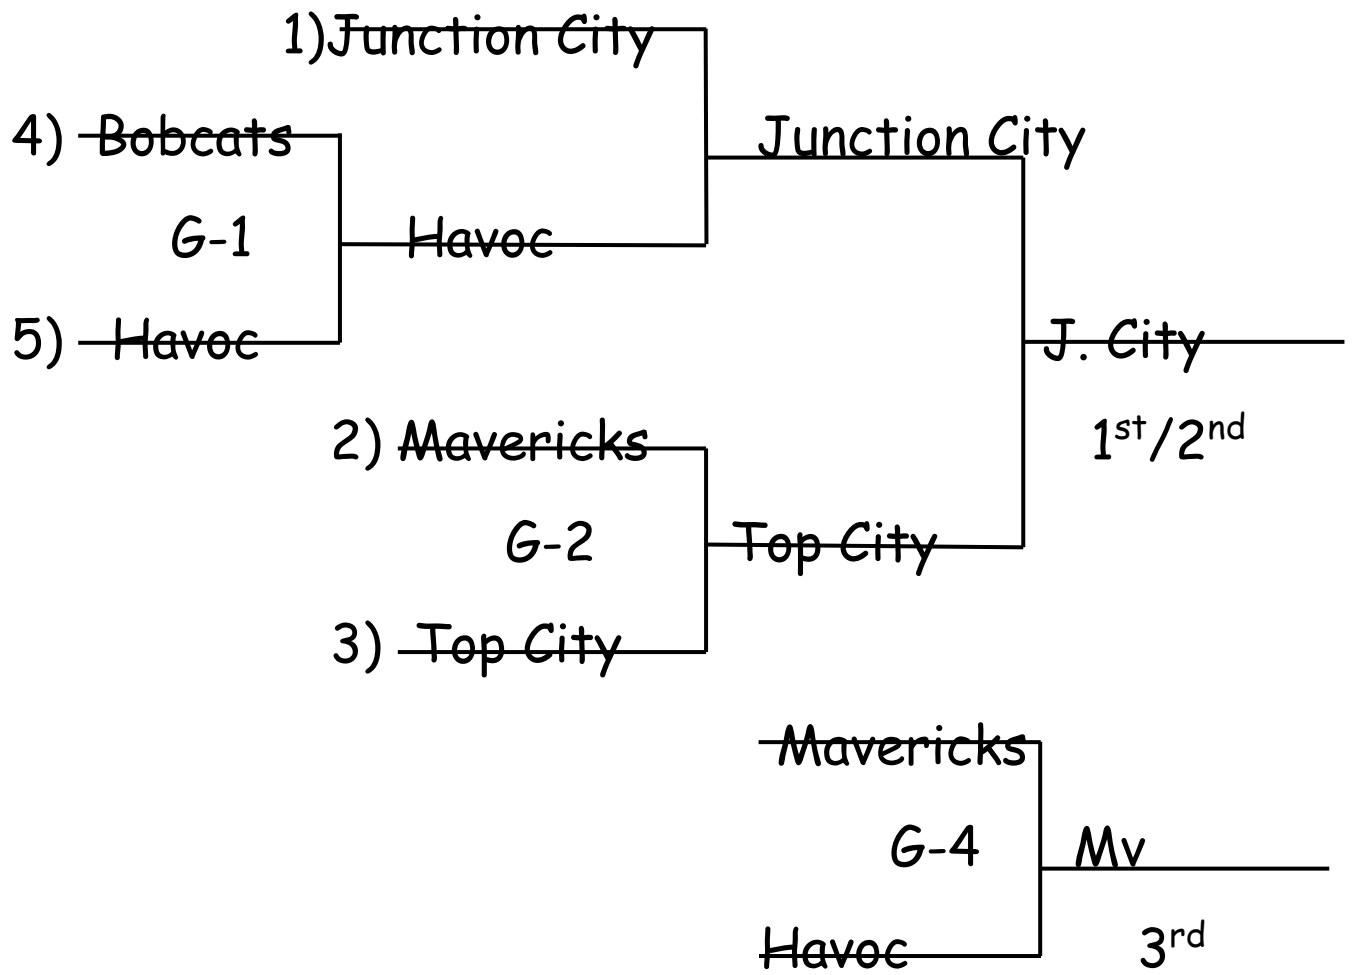

## Notes

1. Medals: Top 3 places
2. Tie-Breaker: Head to Head ~ 13 pt +/- system
3. Topeka Collegiate: 2200 SW Eveningside Drive  
Seaman Middle School: 5530 NW Topeka Blvd

8<sup>th</sup> Grade Boys  
Sunday, June 19, 2016