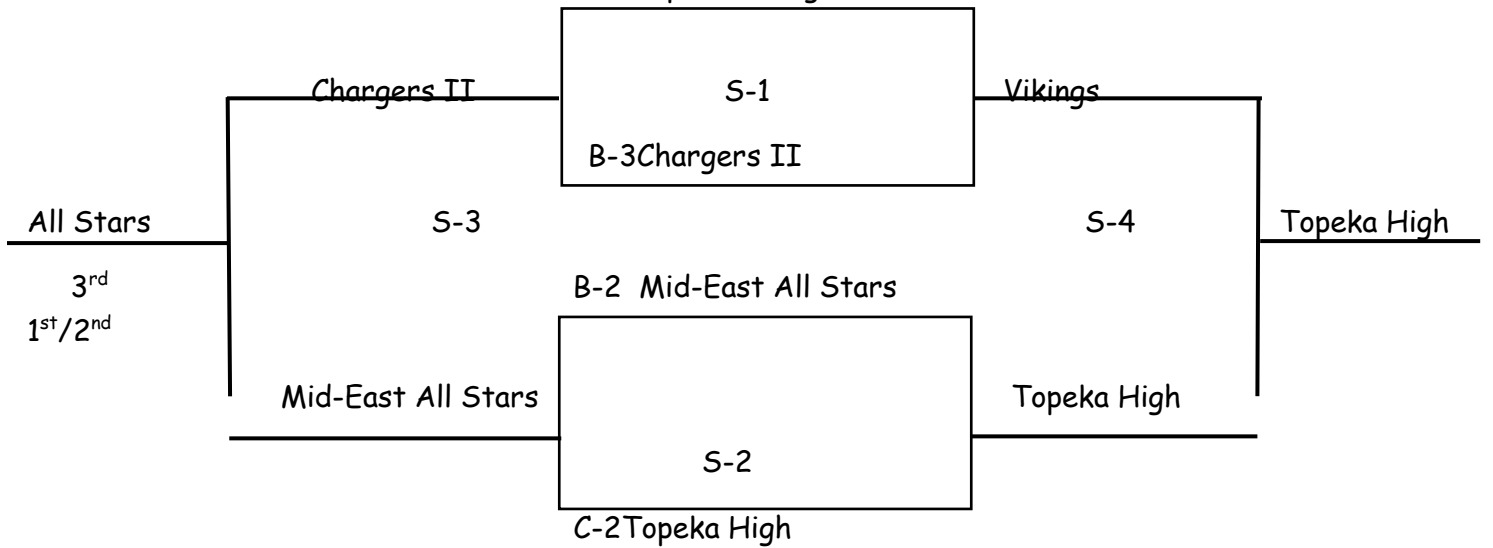

## Tournament Notes

1. Medals: Top 3 places
2. Tie Breaker: Head to Head~13 pt +/- system
3. All Games @Topeka West HS 2001 SW Fairlawn
4. Enter SW doors of gym
5. Parking: SW Lot ~ 21<sup>st</sup> & Belle
6. Please pick up trash

**Gold Bracket**

A-1 Top City Lakers

**Silver Bracket**

A-3 Topeka Vikings

**Bronze Bracket**

C-3 KC Elite

Silver Lake

---