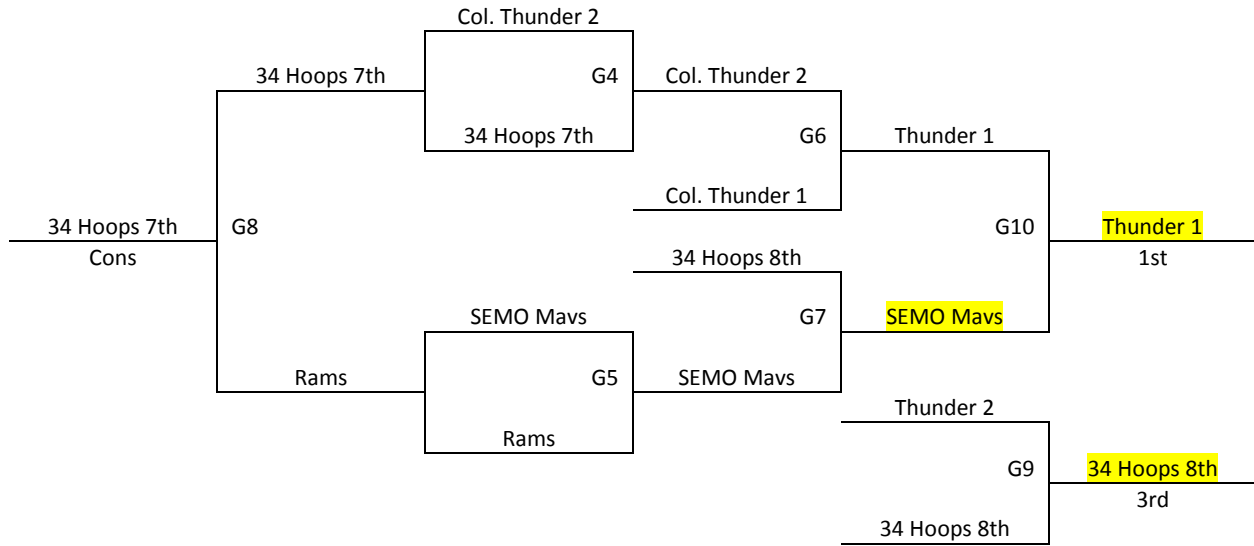

Springfield, MO – MAYB

June 4-5, 2016

7th/8th Grade Boys

Bracket A

The Courts (2) – 4136 E. Kearney St. Springfield, MO 65803 (Saturday)

Willard Rec – 233 N. State Hwy 2 Willard, MO 65781 (Sunday)