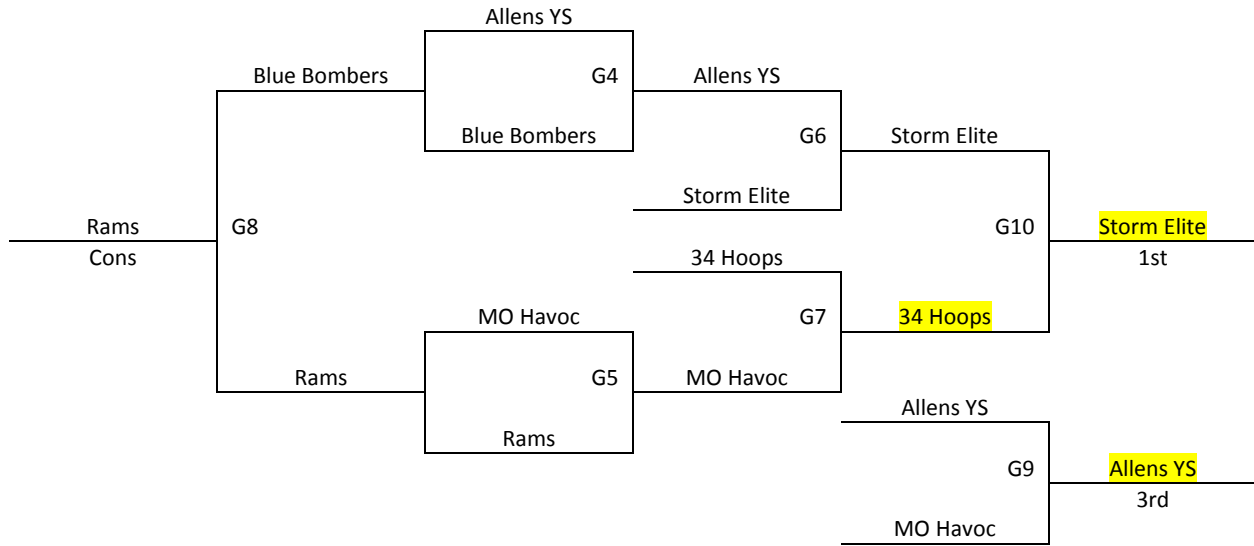

Springfield, MO – MAYB
June 4-5, 2016
High School Boys – Revised 6/2

Bracket A

The Courts (2) – 4136 E. Kearney St. Springfield, MO 65803 (Saturday)
Willard Rec – 233 N. State Hwy 2 Willard, MO 65781 (Sunday)