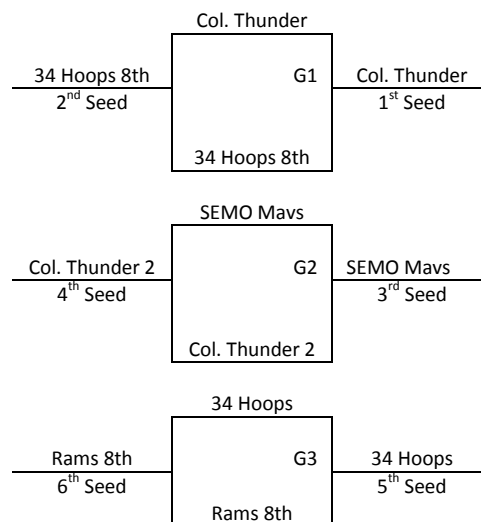

Springfield, MO – MAYB
 June 4-5, 2016
 7th/8th Grade Boys – Revised 6/2

<u>Pool A</u>	<u>W</u>	<u>L</u>	<u>Pool B</u>	<u>W</u>	<u>L</u>
1. 34 Hoops 7th		II	4. 34 Hoops 8th	II	
2. Columbia Thunder	II		5. Columbia Thunder 2	I	I
3. SEMO Mavericks	I	I	6. Rams 8th		II

Tie Breaker – 2 way tie = Head to Head, 3 way tie = point differential

Saturday	Court 1	Court 2	Willard
10:00	1-2	5-6	-
11:00	-	-	-
12:00	1-3	4-5	-
1:00	-	-	-
2:00	2-3	4-6	-
3:00	-	-	-
4:00	G3	G2	-
5:00	-	-	-
6:00	G1	-	-
7:00	-	-	-
8:00	G4	G5	-
9:00	-	-	-
Sunday	Court 1	Court 2	Willard
8:00	-	-	-
9:00	-	-	-
10:00	-	-	-
11:00	-	-	-
12:00	-	-	-
1:00	-	-	G6
2:00	-	-	G7
3:00	-	-	G8
4:00	-	-	G10
5:00	-	-	G9

Tie Breaker – 2 way tie = Head to Head, 3 way tie = point differential

Saturday	Court 1	Court 2	Willard
10:00	-	-	-
11:00	1-2	5-6	-
12:00	-	-	-
1:00	1-3	4-5	-
2:00	-	-	-
3:00	2-3	4-6	-
4:00	-	-	-
5:00	G3	G2	-
6:00	-	G1	-
7:00	G4	G5	-
8:00	-	-	-
9:00	-	-	-
Sunday	Court 1	Court 2	Willard
8:00	-	-	G6
9:00	-	-	G7
10:00	-	-	G8
11:00	-	-	G10
12:00	-	-	G9
1:00	-	-	-
2:00	-	-	-
3:00	-	-	-
4:00	-	-	-
5:00	-	-	-