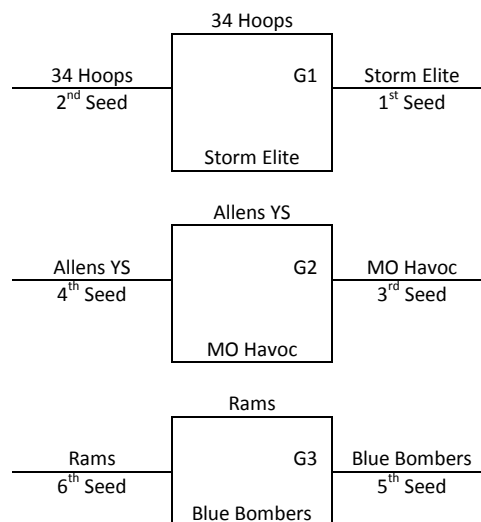

Tie Breaker – 2 way tie = Head to Head, 3 way tie = point differential

Saturday	Court 1	Court 2	Willard
10:00	1-2	5-6	-
11:00	-	-	-
12:00	1-3	4-5	-
1:00	-	-	-
2:00	2-3	4-6	-
3:00	-	-	-
4:00	G3	G2	-
5:00	-	-	-
6:00	G1	-	-
7:00	-	-	-
8:00	G4	G5	-
9:00	-	-	-
Sunday	Court 1	Court 2	Willard
8:00	-	-	-
9:00	-	-	-
10:00	-	-	-
11:00	-	-	-
12:00	-	-	-
1:00	-	-	G6
2:00	-	-	G7
3:00	-	-	G8
4:00	-	-	G10
5:00	-	-	G9

The Courts (2) – 4136 E. Kearney St. Springfield, MO 65803 (Saturday)

Willard Rec – 233 N. State Hwy 2 Willard, MO 65781 (Sunday)

Springfield, MO – MAYB
 June 4-5, 2016
 High School Boys – Revised 6/2

<u>Pool A</u>	<u>W</u>	<u>L</u>	<u>Pool B</u>	<u>W</u>	<u>L</u>
1. 34 Hoops	II		4. Blue Bombers - AR		II
2. Rams 9/10 - KS		II	5. Missouri Havoc	I	I
3. Allens YS	I	I	6. Storm Elite	II	

Tie Breaker – 2 way tie = Head to Head, 3 way tie = point differential

Saturday	Court 1	Court 2	Willard
10:00	-	-	-
11:00	1-2	5-6	-
12:00	-	-	-
1:00	1-3	4-5	-
2:00	-	-	-
3:00	2-3	4-6	-
4:00	-	-	-
5:00	G3	G2	-
6:00	-	G1	-
7:00	G4	G5	-
8:00	-	-	-
9:00	-	-	-
Sunday	Court 1	Court 2	Willard
8:00	-	-	G6
9:00	-	-	G7
10:00	-	-	G8
11:00	-	-	G10
12:00	-	-	G9
1:00	-	-	-
2:00	-	-	-
3:00	-	-	-
4:00	-	-	-
5:00	-	-	-