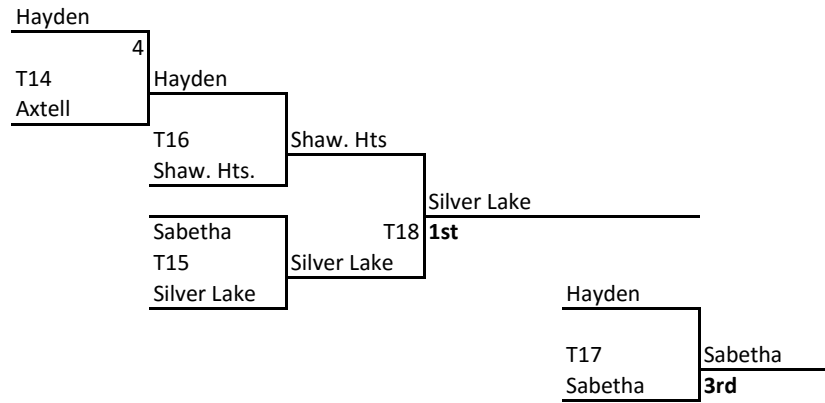

	W	L
3 Centralia	2	1
4 Sabetha	0	3
5 Bruna	3	0
6 D-West	1	2

7th and 8th Boys (11 teams, 2 pools, four games) + Tournament @ Sabetha

Pool A

	W	L
7 Patriots	4	0
8 Sabetha (Plattner)	3	1
9 Shaw. Hts. 1	1	3
10 SFT	2	2
11 Hiawatha Redhawks	0	4

Pool B

	W	L
12 Topeka (Ewan)	4	0
13 KS Mavericks	3	1
14 Shaw. Hts. 2	2	2
15 NEKL	2	2
16 Sabetha (Evans)	1	3
17 Burlingame Bearcats	0	4

Patriots

SFT

Hiawatha

9/10 Boys (5 teams) - 4 games + tournament @ Sabetha

	W	L
18 Sabetha	3	1
19 Hayden	1	3
20 Shaw. Hts.	4	0
21 Silver Lake	2	2
22 Axtell	0	4

11/12 Boys (10 teams) - 2 pools, 4 games + tournament @ Sabetha

Pool A	W	L	Pool B	W	L
23 Sabetha 2016	3	1	28 Saints	1	3
24 Topeka Vikings	3	1	29 Silver Lake	1	3
25 Holton	2	2	30 Sabetha 2017	3	1
26 Horton	2	2	31 Blue River Bandits	4	0
27 Hiawatha	0	4	32 D-West	1	3