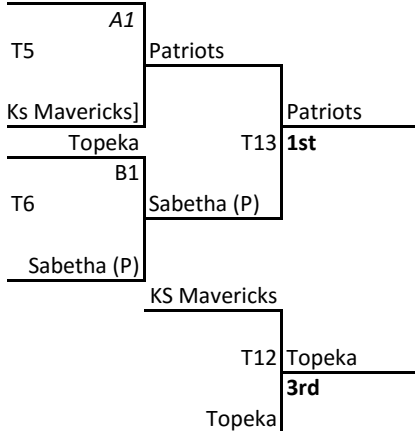

2016 Boys MAYB Teams (Grades 3/4 @ Holton, Grades 5/6, 7/8, 9/10, 11/12 @ Sabetha)

3/4 Boys (2 teams) - 2 games against each other

	W	L
1 Wetmore/Centralia	0	2
2 Sabetha	2	0

5/6 Boys (4 teams) - 3 games + tournament @ Sabetha

	W	L
3 Centralia	2	1
4 Sabetha	0	3
5 Bruna	3	0
6 D-West	1	2

7th and 8th Boys (11 teams, 2 pools, four games) + Tournament @ Sabetha

Pool A

	W	L
7 Patriots	4	0
8 Sabetha (Plattner)	3	1
9 Shaw. Hts. 1	1	3
10 SFT	2	2
11 Hiawatha Redhawks	0	4

Pool B

	W	L
12 Topeka (Ewan)	4	0
13 KS Mavericks	3	1
14 Shaw. Hts. 2	2	2
15 NEKL	2	2
16 Sabetha (Evans)	1	3
17 Burlingame Bearcats	0	4

Patriots

SFT

Hiawatha

9/10 Boys (5 teams) - 4 games + tournament @ Sabetha

	W	L
18 Sabetha	3	1
19 Hayden	1	3
20 Shaw. Hts.	4	0
21 Silver Lake	2	2
22 Axtell	0	4

11/12 Boys (10 teams) - 2 pools, 4 games + tournament @ Sabetha

Pool A	W	L	Pool B	W	L
23 Sabetha 2016	3	1	28 Saints	1	3
24 Topeka Vikings	3	1	29 Silver Lake	1	3
25 Holton	2	2	30 Sabetha 2017	3	1
26 Horton	2	2	31 Blue River Bandits	4	0
27 Hiawatha	0	4	32 D-West	1	3