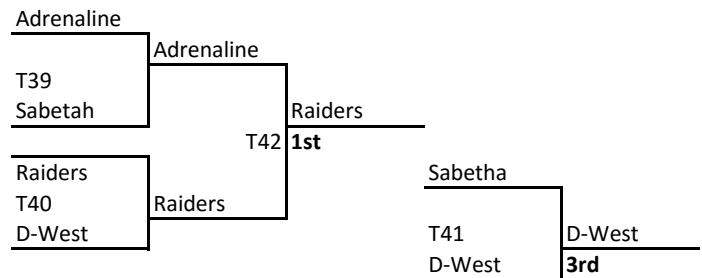

	W	L
3 Centralia	2	1
4 Sabetha	0	3
5 Bruna	3	0
6 D-West	1	2

7th and 8th Boys (11 teams, 2 pools, four games) + Tournament @ Sabetha

Pool A

	W	L
7 Patriots	4	0
8 Sabetha (Plattner)	3	1
9 Shaw. Hts. 1	1	3
10 SFT	2	2
11 Hiawatha Redhawks	0	4

	W	L
18 Sabetha	3	1
19 Hayden	1	3
20 Shaw. Hts.	4	0
21 Silver Lake	2	2
22 Axtell	0	4

11/12 Boys (10 teams) - 2 pools, 4 games + tournament @ Sabetha

Pool A	W	L	Pool B	W	L
23 Sabetha 2016	3	1	28 Saints	1	3
24 Topeka Vikings	3	1	29 Silver Lake	1	3
25 Holton	2	2	30 Sabetha 2017	3	1
26 Horton	2	2	31 Blue River Bandits	4	0
27 Hiawatha	0	4	32 D-West	1	3

5/6 Girls (5 teams) - 4 games + tournament @ Holton

	W	L
33 ACCHS	2	2
34 Lady Cats	2	2
35 Lady Prospects Gold	4	0
36 Holton	0	4
37 Sabetha	2	2

7/8 Girls (6 teams) - 3 random games + tournament @ Holton

	W	L
38 Lady Prospects Orange	2	1
39 D-West	1	2
40 Holton	0	3
41 Frankfort	1	2
42 Lady Prospects Green	3	0
43 Chase County	2	1

9/10 Girls (4 teams) - 3 games + tournament @ Holton

	W	L
44 Sabetha	0	3
45 Adrenaline	2	1
46 D-West	2	1
47 Raiders	2	1

11/12 Girls (6 teams) 3 random games + Tournament @ Holton

	W	L
48 Lady Tigers	3	0
49 Auburn NE	2	1
50 Sabetha	2	1
51 Holton	2	1
52 T-West	0	3
53 Wetmore	0	3