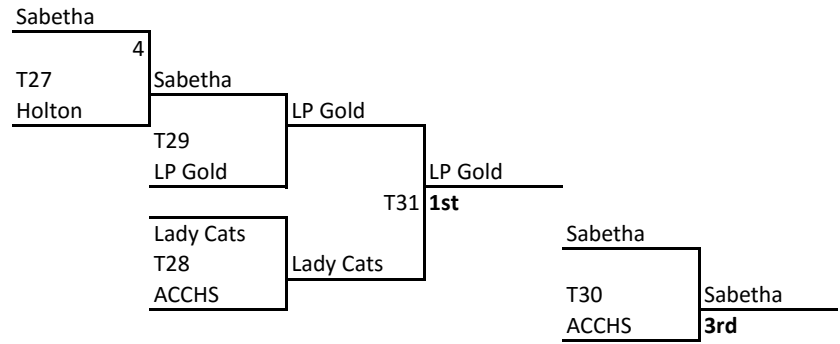

	W	L
3 Centralia	2	1
4 Sabetha	0	3
5 Bruna	3	0
6 D-West	1	2

7th and 8th Boys (11 teams, 2 pools, four games) + Tournament @ Sabetha

Pool A

	W	L
7 Patriots	4	0
8 Sabetha (Plattner)	3	1
9 Shaw. Hts. 1	1	3
10 SFT	2	2
11 Hiawatha Redhawks	0	4

Pool B

	W	L
12 Topeka (Ewan)	4	0
13 KS Mavericks	3	1
14 Shaw. Hts. 2	2	2
15 NEKL	2	2
16 Sabetha (Evans)	1	3
17 Burlingame Bearcats	0	4

Patriots

SFT

Hiawatha

9/10 Boys (5 teams) - 4 games + tournament @ Sabetha

	W	L
18 Sabetha	3	1
19 Hayden	1	3
20 Shaw. Hts.	4	0
21 Silver Lake	2	2
22 Axtell	0	4

11/12 Boys (10 teams) - 2 pools, 4 games + tournament @ Sabetha

Pool A	W	L	Pool B	W	L
23 Sabetha 2016	3	1	28 Saints	1	3
24 Topeka Vikings	3	1	29 Silver Lake	1	3
25 Holton	2	2	30 Sabetha 2017	3	1
26 Horton	2	2	31 Blue River Bandits	4	0
27 Hiawatha	0	4	32 D-West	1	3

5/6 Girls (5 teams) - 4 games + tournament @ Holton

	W	L
33 ACCHS	2	2
34 Lady Cats	2	2
35 Lady Prospects Gold	4	0
36 Holton	0	4
37 Sabetha	2	2

7/8 Girls (6 teams) - 3 random games + tournament @ Holton

	W	L
38 Lady Prospects Orange	2	1
39 D-West	1	2
40 Holton	0	3
41 Frankfort	1	2
42 Lady Prospects Green	3	0
43 Chase County	2	1