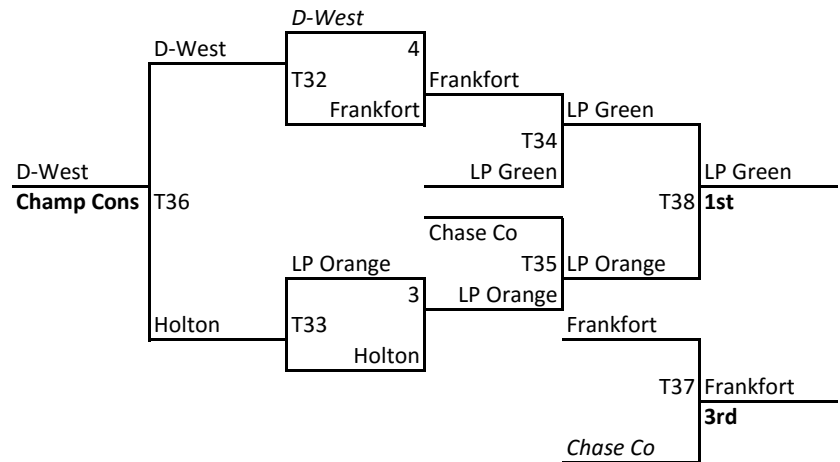

	W	L
3 Centralia	2	1
4 Sabetha	0	3
5 Bruna	3	0
6 D-West	1	2

7th and 8th Boys (11 teams, 2 pools, four games) + Tournament @ Sabetha

Pool A

	W	L
7 Patriots	4	0
8 Sabetha (Plattner)	3	1
9 Shaw. Hts. 1	1	3
10 SFT	2	2
11 Hiawatha Redhawks	0	4

Pool B

	W	L
12 Topeka (Ewan)	4	0
13 KS Mavericks	3	1
14 Shaw. Hts. 2	2	2
15 NEKL	2	2
16 Sabetha (Evans)	1	3
17 Burlingame Bearcats	0	4

Patriots

SFT

Hiawatha

9/10 Boys (5 teams) - 4 games + tournament @ Sabetha

	W	L
18 Sabetha	3	1
19 Hayden	1	3
20 Shaw. Hts.	4	0
21 Silver Lake	2	2
22 Axtell	0	4

11/12 Boys (10 teams) - 2 pools, 4 games + tournament @ Sabetha

Pool A	W	L	Pool B	W	L
23 Sabetha 2016	3	1	28 Saints	1	3
24 Topeka Vikings	3	1	29 Silver Lake	1	3
25 Holton	2	2	30 Sabetha 2017	3	1
26 Horton	2	2	31 Blue River Bandits	4	0
27 Hiawatha	0	4	32 D-West	1	3

5/6 Girls (5 teams) - 4 games + tournament @ Holton

	W	L
33 ACCHS	2	2
34 Lady Cats	2	2
35 Lady Prospects Gold	4	0
36 Holton	0	4
37 Sabetha	2	2

7/8 Girls (6 teams) - 3 random games + tournament @ Holton

	W	L
38 Lady Prospects Orange	2	1
39 D-West	1	2
40 Holton	0	3
41 Frankfort	1	2
42 Lady Prospects Green	3	0
43 Chase County	2	1