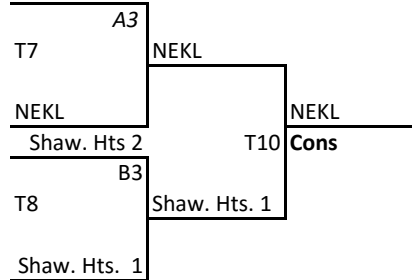

	W	L
3 Centralia	2	1
4 Sabetha	0	3
5 Bruna	3	0
6 D-West	1	2

7th and 8th Boys (11 teams, 2 pools, four games) + Tournament @ Sabetha

Pool A

	W	L
7 Patriots	4	0
8 Sabetha (Plattner)	3	1
9 Shaw. Hts. 1	1	3
10 SFT	2	2
11 Hiawatha Redhawks	0	4

Pool B

	W	L
12 Topeka (Ewan)	4	0
13 KS Mavericks	3	1
14 Shaw. Hts. 2	2	2
15 NEKL	2	2
16 Sabetha (Evans)	1	3
17 Burlingame Bearcats	0	4

Patriots

SFT

Hiawatha

9/10 Boys (5 teams) - 4 games + tournament @ Sabetha