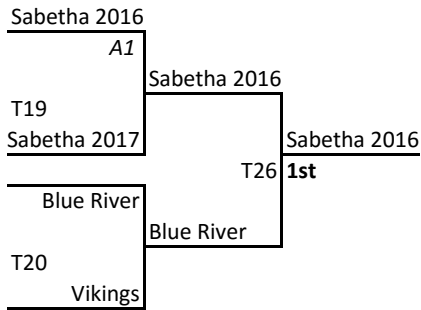

2016 Boys MAYB Teams (Grades 3/4 @ Holton, Grades 5/6, 7/8, 9/10, 11/12 @ Sabetha)

3/4 Boys (2 teams) - 2 games against each other

	W	L
1 Wetmore/Centralia	0	2
2 Sabetha	2	0

5/6 Boys (4 teams) - 3 games + tournament @ Sabetha

	W	L
3 Centralia	2	1
4 Sabetha	0	3
5 Bruna	3	0
6 D-West	1	2

7th and 8th Boys (11 teams, 2 pools, four games) + Tournament @ Sabetha

Pool A

	W	L
7 Patriots	4	0
8 Sabetha (Plattner)	3	1
9 Shaw. Hts. 1	1	3
10 SFT	2	2
11 Hiawatha Redhawks	0	4

Pool B

	W	L
12 Topeka (Ewan)	4	0
13 KS Mavericks	3	1
14 Shaw. Hts. 2	2	2
15 NEKL	2	2
16 Sabetha (Evans)	1	3
17 Burlingame Bearcats	0	4

Patriots

SFT

Hiawatha

9/10 Boys (5 teams) - 4 games + tournament @ Sabetha

	W	L
18 Sabetha	3	1
19 Hayden	1	3
20 Shaw. Hts.	4	0
21 Silver Lake	2	2
22 Axtell	0	4

11/12 Boys (10 teams) - 2 pools, 4 games + tournament @ Sabetha

Pool A	W	L	Pool B	W	L
23 Sabetha 2016	3	1	28 Saints	1	3
24 Topeka Vikings	3	1	29 Silver Lake	1	3
25 Holton	2	2	30 Sabetha 2017	3	1
26 Horton	2	2	31 Blue River Bandits	4	0
27 Hiawatha	0	4	32 D-West	1	3