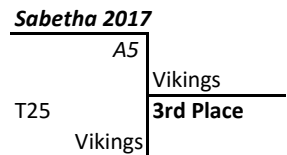

	W	L
3 Centralia	2	1
4 Sabetha	0	3
5 Bruna	3	0
6 D-West	1	2

7th and 8th Boys (11 teams, 2 pools, four games) + Tournament @ Sabetha

Pool A

	W	L
7 Patriots	4	0
8 Sabetha (Plattner)	3	1
9 Shaw. Hts. 1	1	3
10 SFT	2	2
11 Hiawatha Redhawks	0	4

Pool B

	W	L
12 Topeka (Ewan)	4	0
13 KS Mavericks	3	1
14 Shaw. Hts. 2	2	2
15 NEKL	2	2
16 Sabetha (Evans)	1	3
17 Burlingame Bearcats	0	4

Patriots

SFT

Hiawatha

9/10 Boys (5 teams) - 4 games + tournament @ Sabetha

	W	L
18 Sabetha	3	1
19 Hayden	1	3
20 Shaw. Hts.	4	0
21 Silver Lake	2	2
22 Axtell	0	4

11/12 Boys (10 teams) - 2 pools, 4 games + tournament @ Sabetha

Pool A	W	L	Pool B	W	L
23 Sabetha 2016	3	1	28 Saints	1	3
24 Topeka Vikings	3	1	29 Silver Lake	1	3
25 Holton	2	2	30 Sabetha 2017	3	1
26 Horton	2	2	31 Blue River Bandits	4	0
27 Hiawatha	0	4	32 D-West	1	3