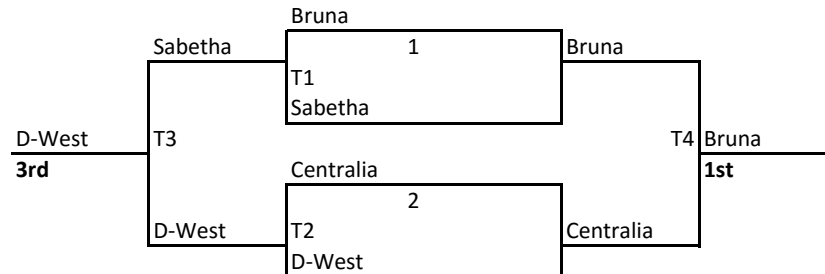

2016 Boys MAYB Teams (Grades 3/4 @ Holton, Grades 5/6, 7/8, 9/10, 11/12 @ Sabetha)

3/4 Boys (2 teams) - 2 games against each other

	W	L
1 Wetmore/Centralia	0	2
2 Sabetha	2	0

5/6 Boys (4 teams) - 3 games + tournament @ Sabetha

	W	L
3 Centralia	2	1
4 Sabetha	0	3
5 Bruna	3	0
6 D-West	1	2

7th and 8th Boys (11 teams, 2 pools, four games) + Tournament @ Sabetha

Pool A

	W	L
7 Patriots	4	0
8 Sabetha (Plattner)	3	1
9 Shaw. Hts. 1	1	3
10 SFT	2	2
11 Hiawatha Redhawks	0	4

Pool B

	W	L
12 Topeka (Ewan)	4	0
13 KS Mavericks	3	1
14 Shaw. Hts. 2	2	2
15 NEKL	2	2
16 Sabetha (Evans)	1	3
17 Burlingame Bearcats	0	4

Patriots

SFT

Hiawatha

9/10 Boys (5 teams) - 4 games + tournament @ Sabetha