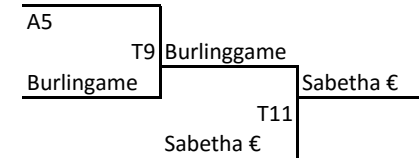

	W	L
3 Centralia	2	1
4 Sabetha	0	3
5 Bruna	3	0
6 D-West	1	2

7th and 8th Boys (11 teams, 2 pools, four games) + Tournament @ Sabetha

Pool A

	W	L
7 Patriots	4	0
8 Sabetha (Plattner)	3	1
9 Shaw. Hts. 1	1	3
10 SFT	2	2
11 Hiawatha Redhawks	0	4

Pool B

	W	L
12 Topeka (Ewan)	4	0
13 KS Mavericks	3	1
14 Shaw. Hts. 2	2	2
15 NEKL	2	2
16 Sabetha (Evans)	1	3
17 Burlingame Bearcats	0	4

Patriots

SFT

Hiawatha

9/10 Boys (5 teams) - 4 games + tournament @ Sabetha

	W	L
18 Sabetha	3	1
19 Hayden	1	3
20 Shaw. Hts.	4	0
21 Silver Lake	2	2
22 Axtell	0	4

11/12 Boys (10 teams) - 2 pools, 4 games + tournament @ Sabetha

Pool A	W	L	Pool B	W	L
23 Sabetha 2016	3	1	28 Saints	1	3
24 Topeka Vikings	3	1	29 Silver Lake	1	3
25 Holton	2	2	30 Sabetha 2017	3	1
26 Horton	2	2	31 Blue River Bandits	4	0
27 Hiawatha	0	4	32 D-West	1	3