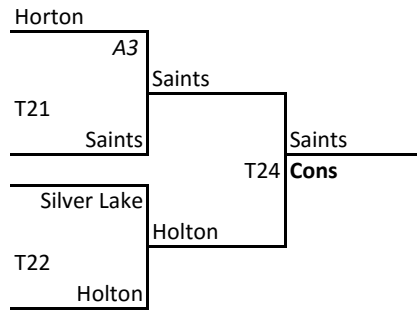

	W	L
3 Centralia	2	1
4 Sabetha	0	3
5 Bruna	3	0
6 D-West	1	2

7th and 8th Boys (11 teams, 2 pools, four games) + Tournament @ Sabetha

Pool A

	W	L
7 Patriots	4	0
8 Sabetha (Plattner)	3	1
9 Shaw. Hts. 1	1	3
10 SFT	2	2
11 Hiawatha Redhawks	0	4

Pool B

	W	L
12 Topeka (Ewan)	4	0
13 KS Mavericks	3	1
14 Shaw. Hts. 2	2	2
15 NEKL	2	2
16 Sabetha (Evans)	1	3
17 Burlingame Bearcats	0	4

Patriots

SFT

Hiawatha

9/10 Boys (5 teams) - 4 games + tournament @ Sabetha

	W	L
18 Sabetha	3	1
19 Hayden	1	3
20 Shaw. Hts.	4	0
21 Silver Lake	2	2
22 Axtell	0	4

11/12 Boys (10 teams) - 2 pools, 4 games + tournament @ Sabetha

Pool A	W	L	Pool B	W	L
23 Sabetha 2016	3	1	28 Saints	1	3
24 Topeka Vikings	3	1	29 Silver Lake	1	3
25 Holton	2	2	30 Sabetha 2017	3	1
26 Horton	2	2	31 Blue River Bandits	4	0
27 Hiawatha	0	4	32 D-West	1	3