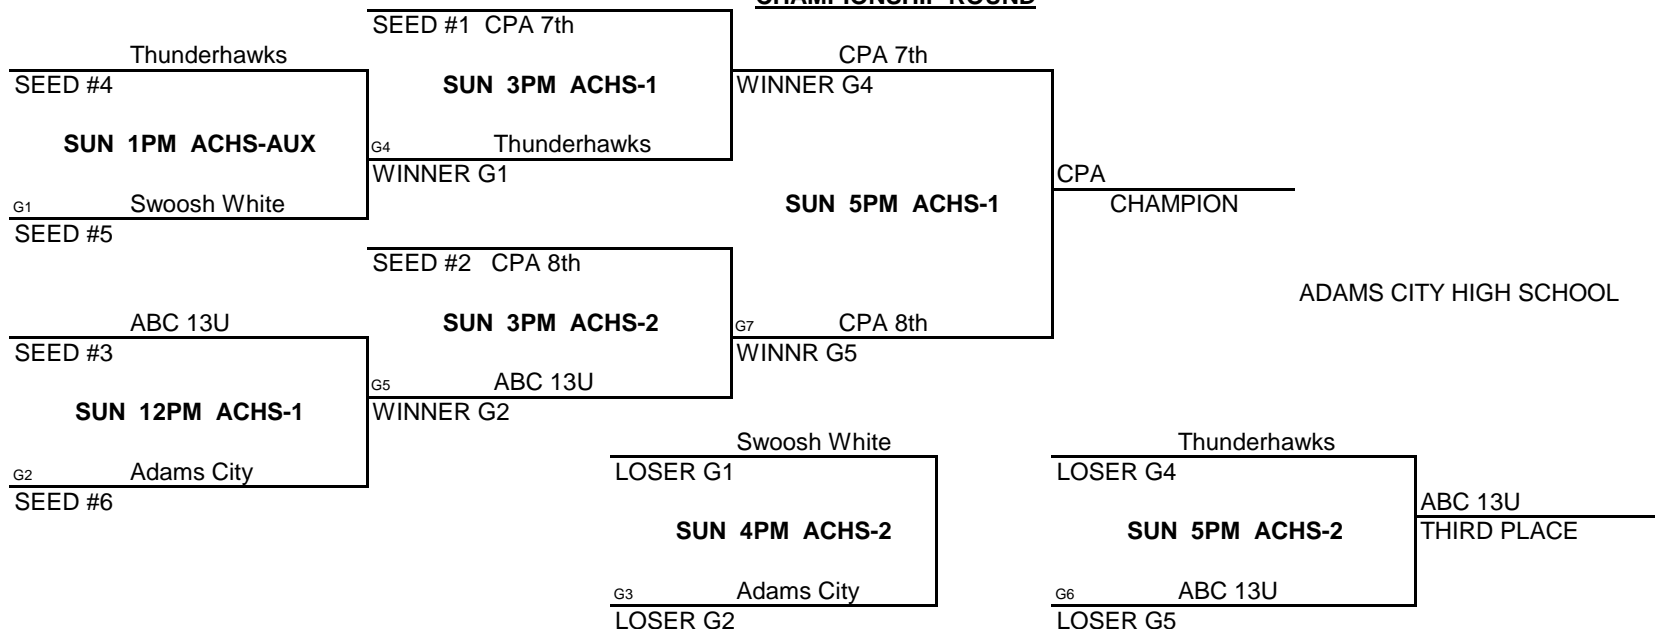

PREMIERE MAYB TOURNAMENT

8TH GRADE GIRLS DIVISION

POOL A

- (1) CPA 7TH
- (2) ABC 13U
- (3) ADAMS CITY EAGLES

WINS	LOSSES
11	
1	1
	11

POOL B

- (1) THUNDERHAWKS SILVER
- (2) CPA 8TH
- (3) SWOOSH WHITE

WINS	LOSSES
1	1
11	
	11

POOL PLAY ROUND 1

	<u>DAY</u>	<u>TIME</u>	<u>LOCATION</u>		<u>DAY</u>	<u>TIME</u>	<u>LOCATION</u>
A-1 VS A-2	SAT	8AM	ACHS-1	B-1 VS B-2	SAT	8AM	ACHS-AUX
A-1 VS A-3	SAT	9AM	ACHS-1	B-1 VS B-3	SAT	9AM	ACHS-AUX
A-2 VS A-3	SAT	11AM	ACHS-2	B-2 VS B-3	SAT	11AM	ACHS-1

SEEDING ROUND

SEED #1 POOL A VS SEED #1 POOL B	SUN 10AM ACHS-1	Winner gets 1st seed, Loser gets 2nd seed
SEED #2 POOL A VS SEED #2 POOL B	SUN 10AM ACHS-2	Winner gets 3rd seed, Loser gets 4th seed
SEED #3 POOL A VS SEED #3 POOL B	SUN 9AM ACHS-AUX	Winner gets 5th seed, Loser gets 6th seed

CHAMPIONSHIP ROUND