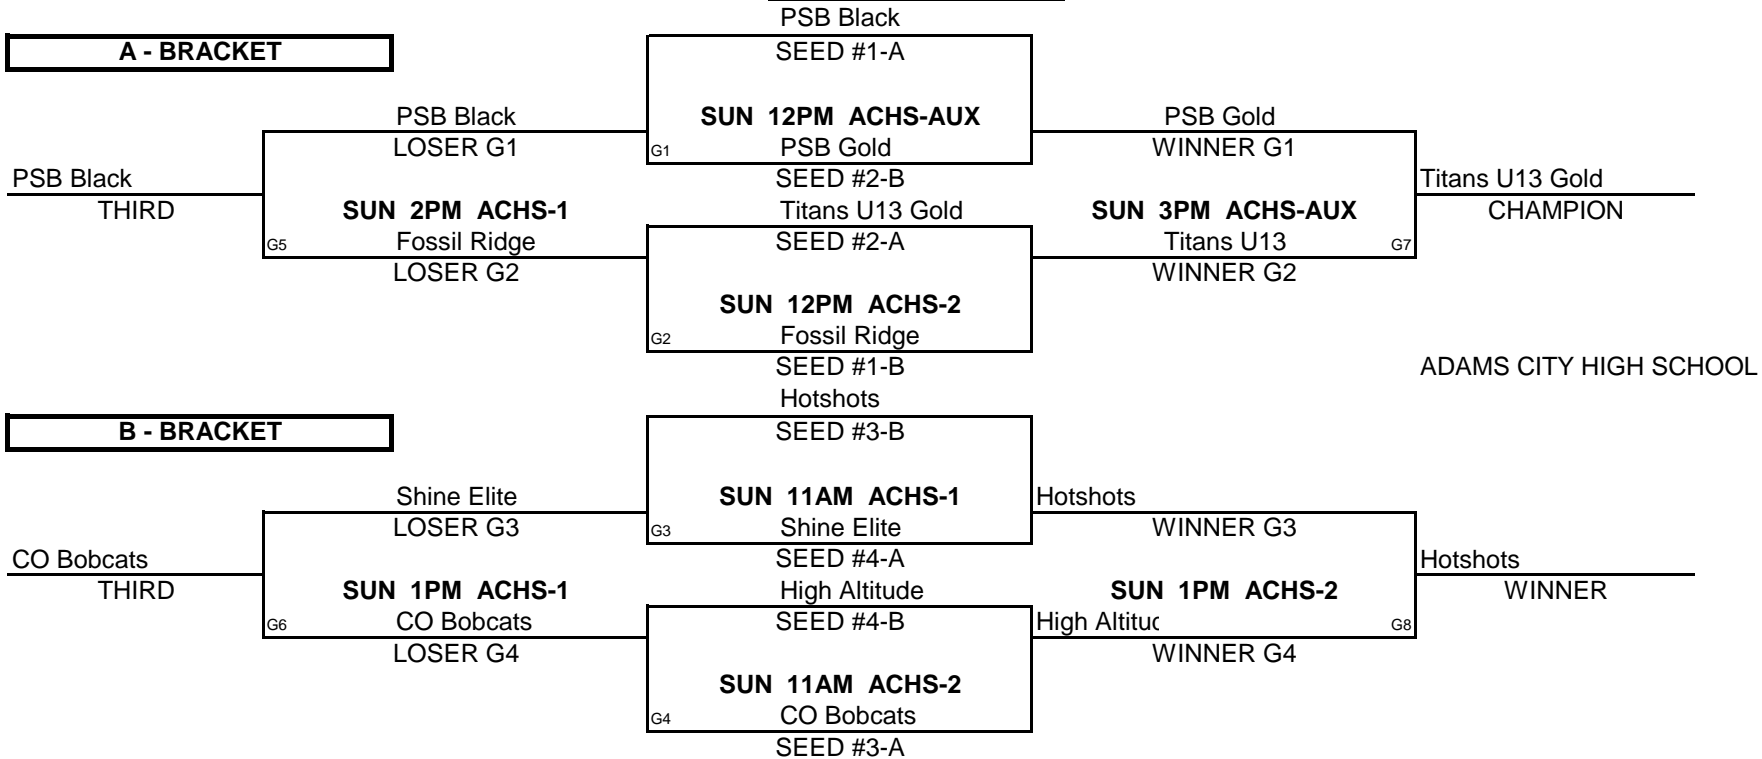

PREMIERE MAYB TOURNAMENT

7TH GRADE BOYS RED DIVISION

POOL A

WINS   LOSSES

(1)	SHINE ELITE		111
(2)	CO BOBCATS	1	11
(3)	TITANS U13 GOLD	11	1
(4)	PSB SELECT BLACK	111	

POOL B

WINS   LOSSES

(1)	HOTSHOTS	1	11
(2)	FOSSIL RIDGE	111	
(3)	PSB SELECT GOLD	11	1
(4)	HIGH ALTITUDE BBALL		111

POOL PLAY ROUND

A-1	VS	A-2	SAT	8AM	ACHS-2	B-1	VS	B-2	SAT	10AM	ACHS-1
A-3	VS	A-4	SAT	9AM	ACHS-2	B-3	VS	B-4	SAT	10AM	ACHS-AUX
A-2	VS	A-3	SAT	10AM	ACHS-2	B-2	VS	B-3	SAT	11AM	ACHS-AUX
A-1	VS	A-4	SAT	12PM	ACHS-AUX	B-1	VS	B-4	SAT	1PM	ACHS-2
A-1	VS	A-3	SUN	8AM	ACHS-1	B-1	VS	B-3	SUN	9AM	ACHS-1
A-2	VS	A-4	SUN	8AM	ACHS-AUX	B-2	VS	B-4	SUN	9AM	ACHS-2

CHAMPIONSHIP ROUND

NOTE: TIE BREAKER
1 - HEAD TO HEAD
2 - POINT SPREAD (MAX. 15 POINTS)
3 - DEF. POINTS ALLOWED