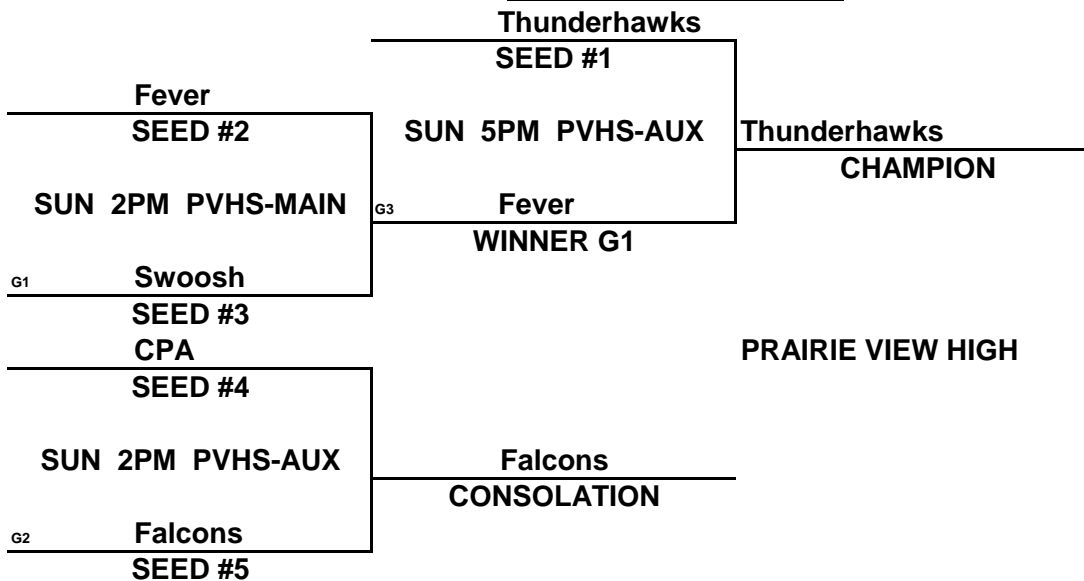

PREMIERE MAYB TOURNAMENT

9TH/10TH GRADE GIRLS DIVISION

(1)	SWOOSH SILVER
(2)	RM FEVER 16U
(3)	THUNDERHAWKS BLACK
(4)	CPA
(5)	FALCONS

<u>WINS</u>	<u>LOSSES</u>
11	11
111	1
111	1
11	11
1	111

SCHEDULE

1	VS	2	SAT	9AM	PVHS-MAIN
3	VS	4	SAT	9AM	PVHS-AUX
1	VS	5	SAT	11AM	PVHS-MAIN
2	VS	3	SAT	11AM	PVHS-AUX
2	VS	4	SAT	1PM	PVHS-AUX
3	VS	5	SAT	1PM	PVHS-MAIN
1	VS	4	SUN	10AM	PVHS-MAIN
2	VS	5	SUN	10AM	PVHS-AUX
1	VS	3	SUN	12PM	PVHS-AUX
4	VS	5	SUN	12PM	PVHS-MAIN

CHAMPIONSHIP ROUND