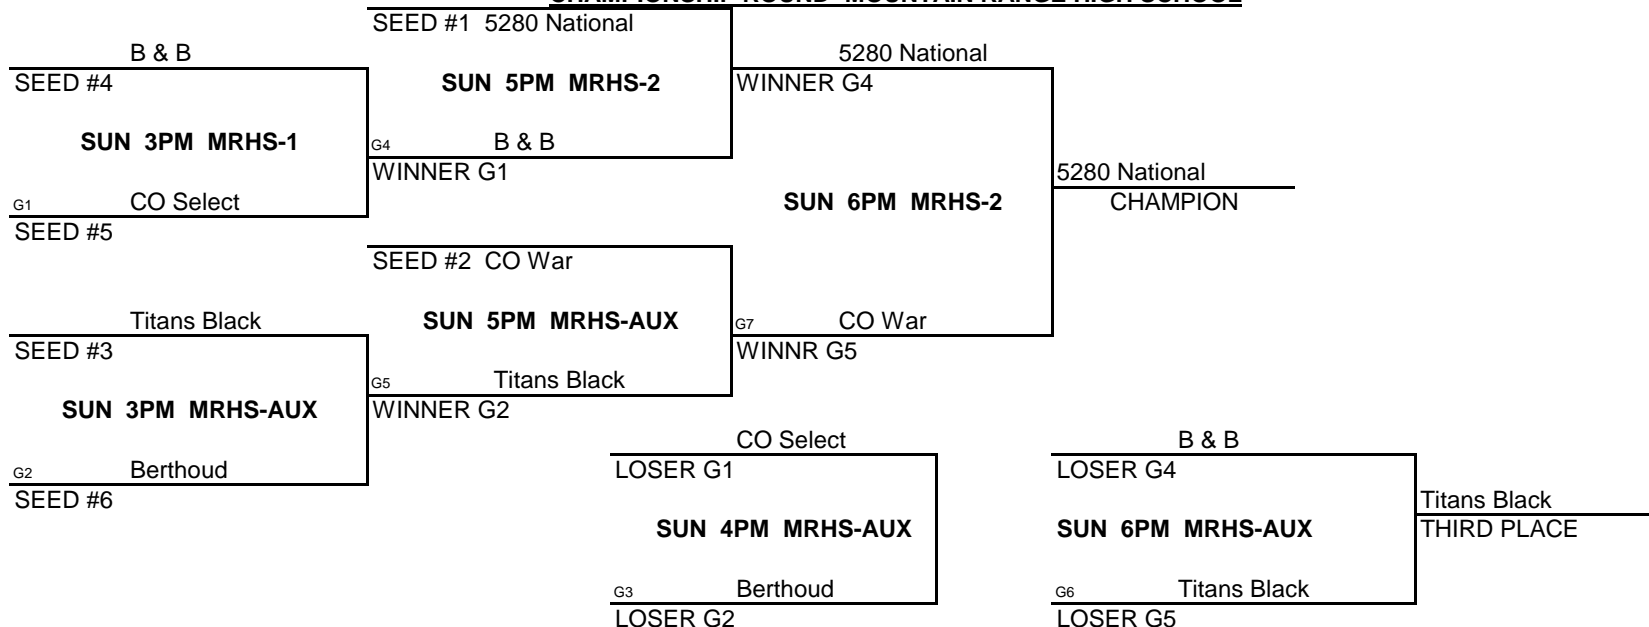

PREMIERE MAYB TOURNAMENT

7TH GRADE BOYS WHITE DIVISION

POOL A

- (1) CO WAR
- (2) TITANS U13 BLACK
- (3) CO SELECT

WINS	LOSSES
11	
1	1
	11

POOL B

- (1) BERTHOUD SPARTANS
- (2) 5280 HOOPS NATIONAL
- (3) B & B ACADEMY 7TH SELECT

WINS	LOSSES
	11
11	
1	1

POOL PLAY ROUND - ADAMS CITY HIGH

			<u>DAY</u>	<u>TIME</u>	<u>LOCATION</u>				<u>DAY</u>	<u>TIME</u>	<u>LOCATION</u>
A-1	VS	A-2	SAT	4PM	ACHS-2	B-1	VS	B-2	SAT	4PM	ACHS-AUX
A-1	VS	A-3	SAT	6PM	ACHS-1	B-1	VS	B-3	SAT	7PM	ACHS-AUX
A-2	VS	A-3	SAT	8PM	ACHS-2	B-2	VS	B-3	SAT	9PM	ACHS-2

SEEDING ROUND- MOUNTAIN RANGE HIGH SCHOOL

SEED #1 POOL A	VS	SEED #1 POOL B	SUN	1PM	MRHS-1	Winner gets 1st seed, Loser gets 2nd seed
SEED #2 POOL A	VS	SEED #2 POOL B	SUN	1PM	MRHS-2	Winner gets 3rd seed, Loser gets 4th seed
SEED #3 POOL A	VS	SEED #3 POOL B	SUN	12PM	MRHS-AUX	Winner gets 5th seed, Loser gets 6th seed

CHAMPIONSHIP ROUND- MOUNTAIN RANGE HIGH SCHOOL