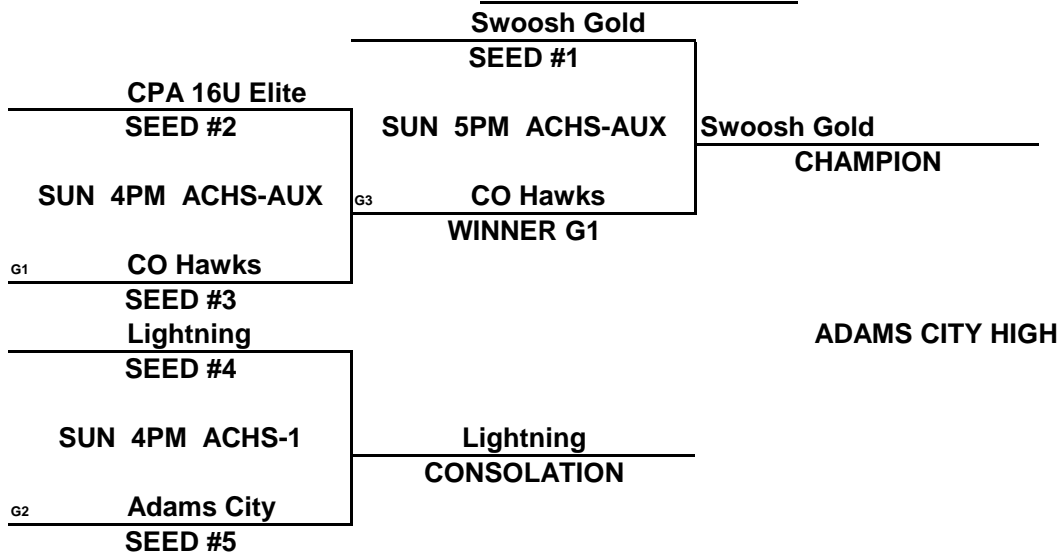

PREMIERE MAYB TOURNAMENT

11TH/12TH GRADE GIRLS WHITE DIVISION

(1)	CO HAWKS
(2)	SWOOSH GOLD
(3)	LIGHTNING
(4)	ADAMS CITY EAGLES
(5)	CPA 16U ELITE

<u>WINS</u>	<u>LOSSES</u>
11	11
1111	
1	111
	1111
111	1

SCHEDULE

1	VS	2	SAT	5PM	ACHS-2
3	VS	4	SAT	5PM	ACHS-AUX
1	VS	5	SAT	8PM	ACHS-1
2	VS	3	SAT	8PM	ACHS-AUX
2	VS	4	SAT	9PM	ACHS-1
3	VS	5	SAT	9PM	ACHS-AUX
1	VS	4	SUN	10AM	ACHS-AUX
2	VS	5	SUN	11AM	ACHS-AUX
1	VS	3	SUN	2PM	ACHS-2
4	VS	5	SUN	2PM	ACHS-AUX

CHAMPIONSHIP ROUND