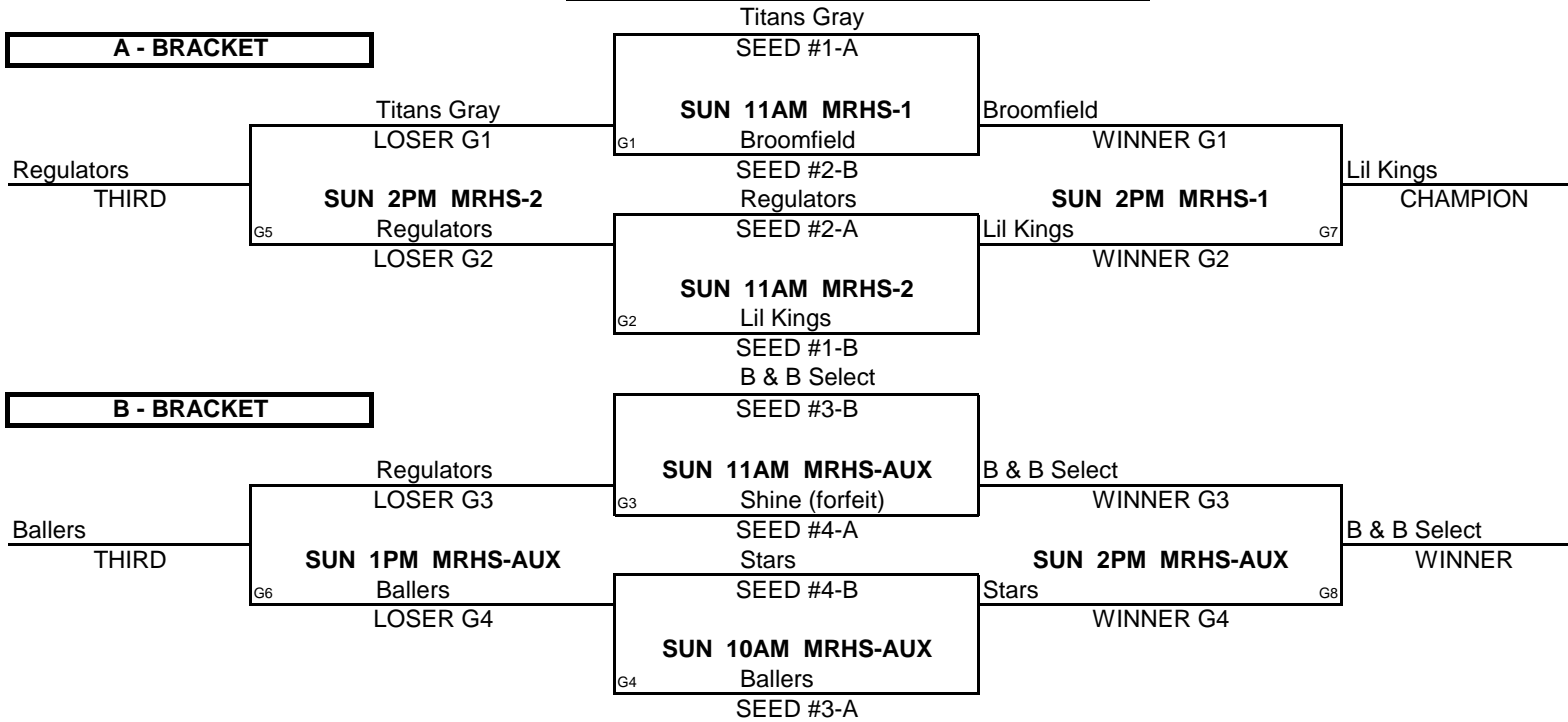

PREMIERE MAYB TOURNAMENT

8TH GRADE BOYS DIVISION

POOL A		WINS	LOSSES
(1)	CO REGULATORS	1	11
(2)	SHINE ELITE	1	11
(3)	NORTH METRO BALLERS	1	11
(4)	TITANS U14 GRAY	111	

POOL B		WINS	LOSSES
(1)	BROOMFIELD EAGLES	11	1
(2)	LIL KINGS	111	
(3)	SHINING STARS 2020		111
(4)	B & B ACADEMY SELECT	1	11

POOL PLAY ROUND- PRAIRIE VIEW SATURDAY, MOUNTAIN RANGE HIGH SUNDAY

A-1	VS	A-2	SAT	3PM	PVHS-MAIN	B-1	VS	B-2	SAT	4PM	PVHS-MAIN
A-3	VS	A-4	SAT	3PM	PVHS-AUX	B-3	VS	B-4	SAT	4PM	PVHS-AUX
A-2	VS	A-3	SAT	5PM	PVHS-MAIN	B-2	VS	B-3	SAT	7PM	PVHS-AUX
A-1	VS	A-4	SAT	5PM	PVHS-AUX	B-1	VS	B-4	SAT	7PM	PVHS-MAIN
A-1	VS	A-3	SUN	9AM	MRHS-1	B-1	VS	B-3	SUN	8AM	MRHS-1
A-2	VS	A-4	SUN	9AM	MRHS-AUX	B-2	VS	B-4	SUN	8AM	MRHS-2

CHAMPIONSHIP ROUND- MOUNTAIN RANGE HIGH