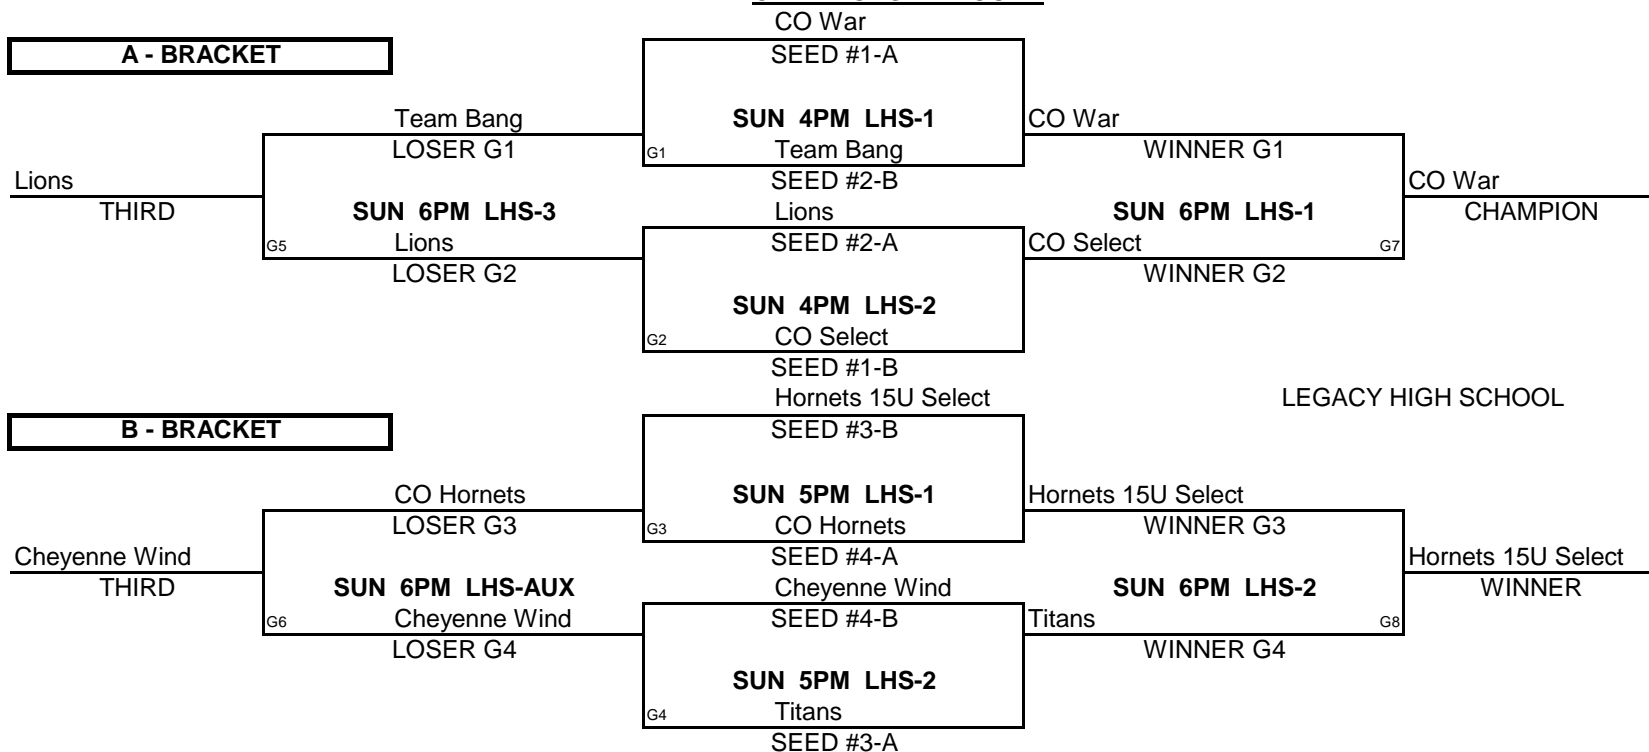

PREMIERE MAYB TOURNAMENT

9TH/10TH GRADE BOYS DIVISION

POOL A		WINS	LOSSES
(1)	CO HORNETS		111
(2)	COLORADO WAR	111	
(3)	TITANS U15 WHITE	1	11
(4)	LIONS	11	1

POOL B		WINS	LOSSES
(1)	CHEYENNE WIND		111
(2)	CO HORNETS 15U SELECT	1	11
(3)	TEAM BANG	11	1
(4)	CO SELECT ATHLETICS	111	

POOL PLAY ROUND

A-1	VS	A-2	SAT	7PM	LHS-3	B-1	VS	B-2	SAT	7PM	LHS-1
A-3	VS	A-4	SAT	7PM	LHS-AUX	B-3	VS	B-4	SAT	7PM	LHS-2
A-2	VS	A-3	SAT	9PM	LHS-1	B-2	VS	B-3	SAT	9PM	LHS-3
A-1	VS	A-4	SAT	9PM	LHS-2	B-1	VS	B-4	SAT	9PM	LHS-AUX
A-1	VS	A-3	SUN	2PM	LHS-1	B-1	VS	B-3	SUN	2PM	LHS-3
A-2	VS	A-4	SUN	2PM	LHS-2	B-2	VS	B-4	SUN	2PM	LHS-AUX

CHAMPIONSHIP ROUND