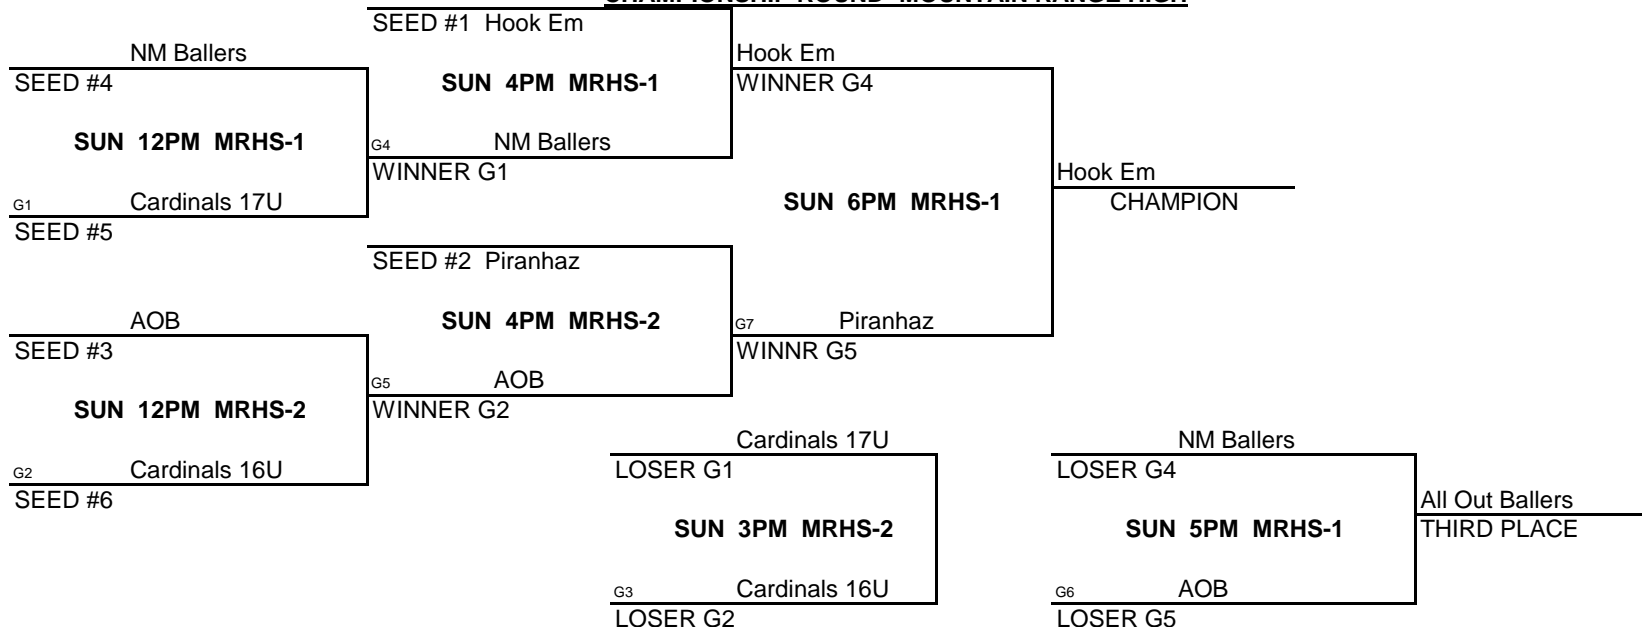

PREMIERE MAYB TOURNAMENT

11TH/12TH GRADE BOYS DIVISION

POOL A

- (1) CARDINALS 16U BLACK
- (2) NORTH METRO BALLERS 17U
- (3) FAMILY 1ST PIRANHAZ

<u>WINS</u>	<u>LOSSES</u>
	11
1	1
11	

POOL B

- (1) ALL OUT BALLERS
- (2) CARDINALS 17U BLACK
- (3) HOOK EM

<u>WINS</u>	<u>LOSSES</u>
1	1
	11
11	

POOL PLAY ROUND 1- PRAIRIE VIEW HIGH

	<u>DAY</u>	<u>TIME</u>	<u>LOCATION</u>		<u>DAY</u>	<u>TIME</u>	<u>LOCATION</u>
A-1 VS A-2	SAT	6PM	PVHS-AUX	B-1 VS B-2	SAT	6PM	PVHS-MAIN
A-1 VS A-3	SAT	8PM	PVHS-MAIN	B-1 VS B-3	SAT	8PM	PVHS-AUX
A-2 VS A-3	SAT	9PM	PVHS-MAIN	B-2 VS B-3	SAT	9PM	PVHS-AUX

SEEDING ROUND- MOUNTAIN RANGE HIGH

SEED #1 POOL A	VS	SEED #1 POOL B	SUN 10AM	MRHS-1	Winner gets 1st seed, Loser gets 2nd seed
SEED #2 POOL A	VS	SEED #2 POOL B	SUN 10AM	MRHS-2	Winner gets 3rd seed, Loser gets 4th seed
SEED #3 POOL A	VS	SEED #3 POOL B	SUN 9AM	MRHS-2	Winner gets 5th seed, Loser gets 6th seed

CHAMPIONSHIP ROUND- MOUNTAIN RANGE HIGH