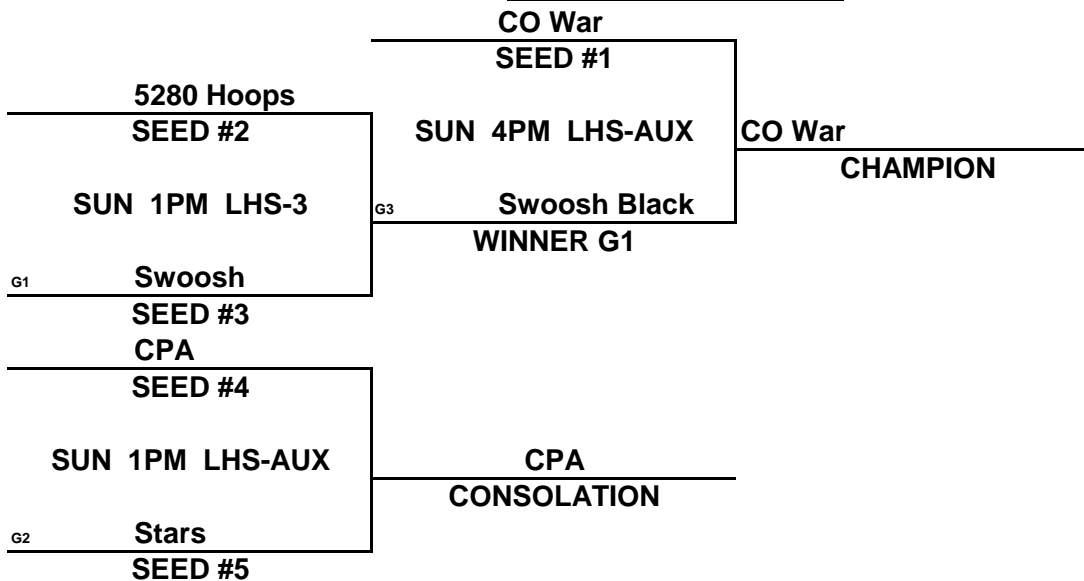

PREMIERE MAYB TOURNAMENT

6TH/7TH GRADE GIRLS DIVISION

(1)	5280 HOOPS
(2)	CO WAR
(3)	SWOOSH BLACK
(4)	CPA 6TH
(5)	SHINING STARS 2021

<u>WINS</u>	<u>LOSSES</u>
111	1
1111	
11	11
1	111
	1111

SCHEDULE

1	VS	2	SAT	1PM	ACHS-1	ADAMS CITY HIGH
3	VS	4	SAT	1PM	ACHS-AUX	
1	VS	5	SAT	3PM	ACHS-2	
2	VS	3	SAT	3PM	ACHS-1	
2	VS	4	SAT	6PM	ACHS-2	
3	VS	5	SAT	6PM	ACHS-AUX	
1	VS	4	SUN	9AM	LHS-3	LEGACY HIGH
2	VS	5	SUN	9AM	LHS-AUX	
1	VS	3	SUN	11AM	LHS-1	
4	VS	5	SUN	11AM	LHS-2	

CHAMPIONSHIP ROUND