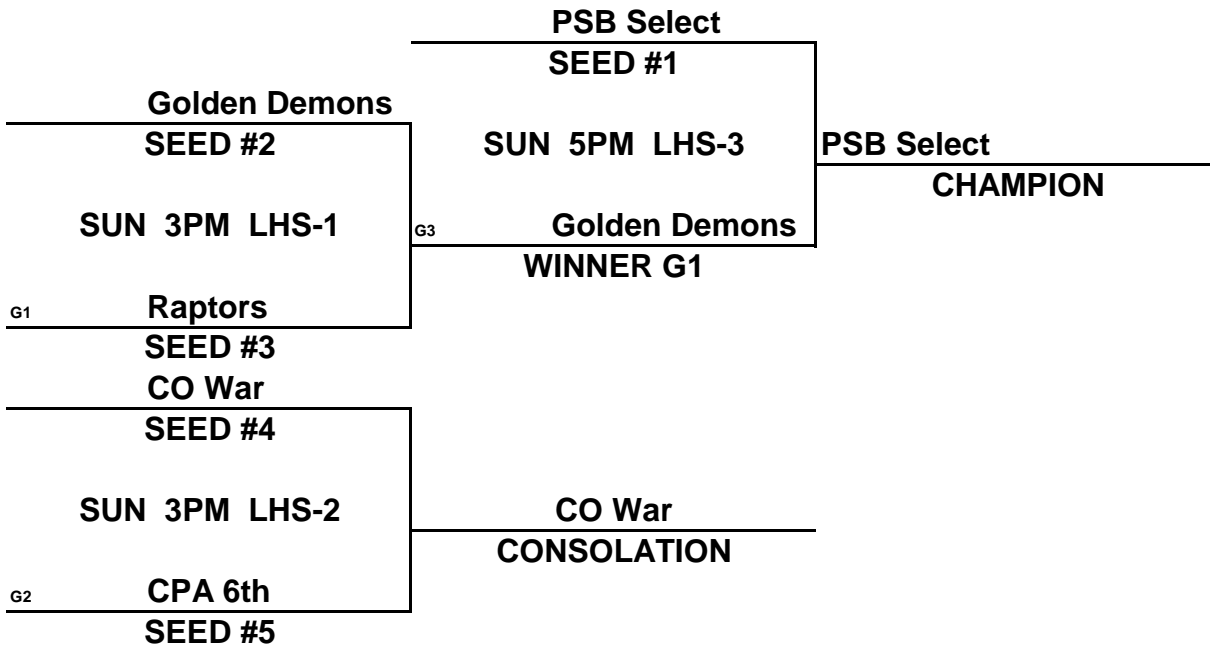

PREMIERE MAYB TOURNAMENT

6TH GRADE BOYS RED DIVISION

(1)	CPA 6TH
(2)	ROCKY MTN RAPTORS
(3)	CO WAR
(4)	GOLDEN DEMONS
(5)	PSB SELECT

<u>WINS</u>	<u>LOSSES</u>
	1111
11	11
1	111
111	1
1111	

SCHEDULE

1	VS	2	SAT	5PM	LHS-1	LEGACY HIGH SCHOOL
3	VS	4	SAT	5PM	LHS-2	
1	VS	5	SAT	6PM	LHS-1	
2	VS	3	SAT	6PM	LHS-2	
3	VS	5	SAT	8PM	LHS-3	
2	VS	4	SAT	8PM	LHS-AUX	
1	VS	4	SUN	10AM	LHS-3	
2	VS	5	SUN	10AM	LHS-AUX	
1	VS	3	SUN	12PM	LHS-1	
4	VS	5	SUN	12PM	LHS-2	

CHAMPIONSHIP ROUND

NOTE: TIE BREAKER

1 - HEAD TO HEAD

2 - POINT SPREAD (MAX. 15 POINTS)

3 - DEF. POINTS ALLOWED