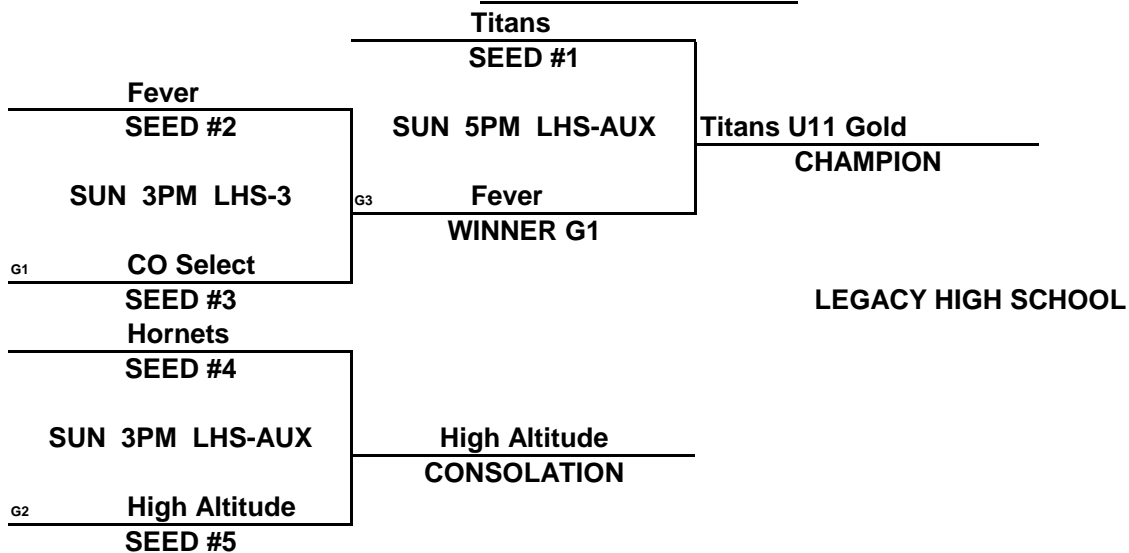

PREMIERE MAYB TOURNAMENT

4TH/5TH GRADE BOYS DIVISION

(1)	HIGH ALTITUDE BBALL
(2)	CO HORNETS
(3)	RM FEVER 11U ORANGE
(4)	CO SELECT
(5)	TITANS U11 GOLD

<u>WINS</u>	<u>LOSSES</u>
	1111
1	111
111	1
11	11
1111	

SCHEDULE

1	VS	2	SAT	5PM	LHS-3
3	VS	4	SAT	5PM	LHS-AUX
1	VS	5	SAT	6PM	LHS-3
2	VS	3	SAT	6PM	LHS-AUX
3	VS	5	SAT	8PM	LHS-1
2	VS	4	SAT	8PM	LHS-2
1	VS	4	SUN	10AM	LHS-2
2	VS	5	SUN	10AM	LHS-1
1	VS	3	SUN	12PM	LHS-3
4	VS	5	SUN	12PM	LHS-AUX

CHAMPIONSHIP ROUND