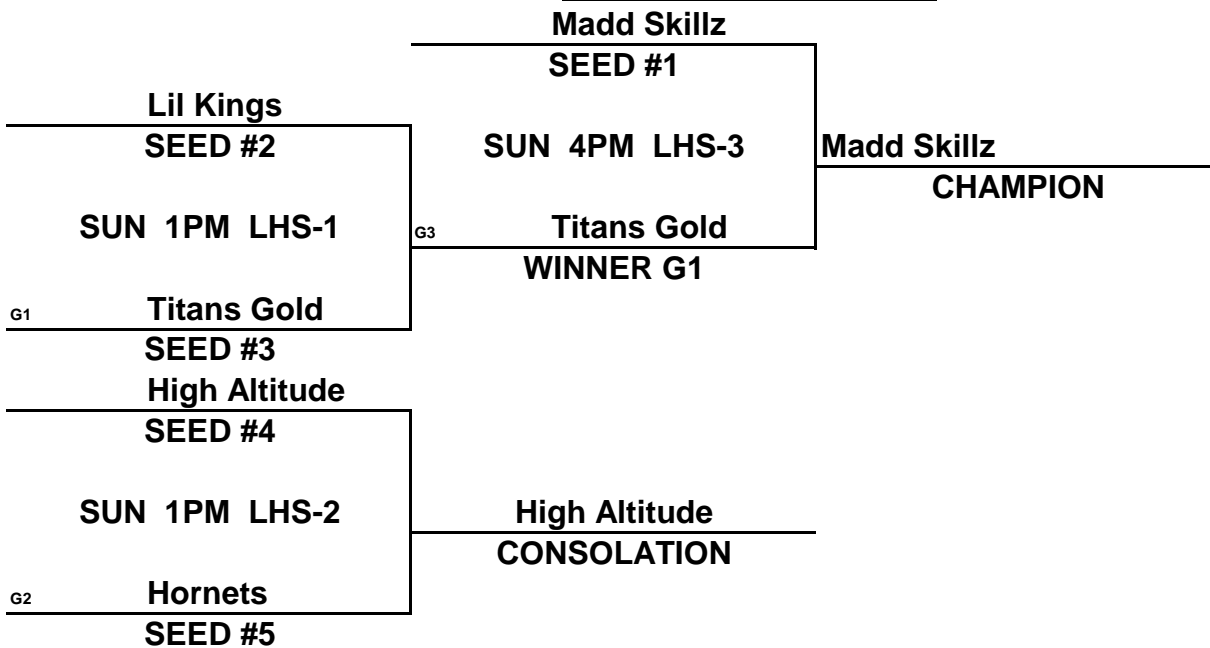

NOTE: TIE BREAKER

1 - HEAD TO HEAD

2 - POINT SPREAD (MAX. 15 POINTS)

3 - DEF. POINTS ALLOWED

PREMIERE MAYB TOURNAMENT

6TH GRADE BOYS WHITE DIVISION

(1)	TITANS U12 GOLD
(2)	LIL KINGS
(3)	MADD SKILLZ
(4)	CO HORNETS
(5)	HIGH ALTITUDE BBALL

CHAMPIONSHIP ROUND

NOTE: TIE BREAKER

1 - HEAD TO HEAD

2 - POINT SPREAD (MAX. 15 POINTS)

3 - DEF. POINTS ALLOWED

PREMIERE MAYB TOURNAMENT

6TH GRADE BOYS RED DIVISION

(1)	CPA 6TH
(2)	ROCKY MTN RAPTORS
(3)	CO WAR
(4)	GOLDEN DEMONS
(5)	PSB SELECT