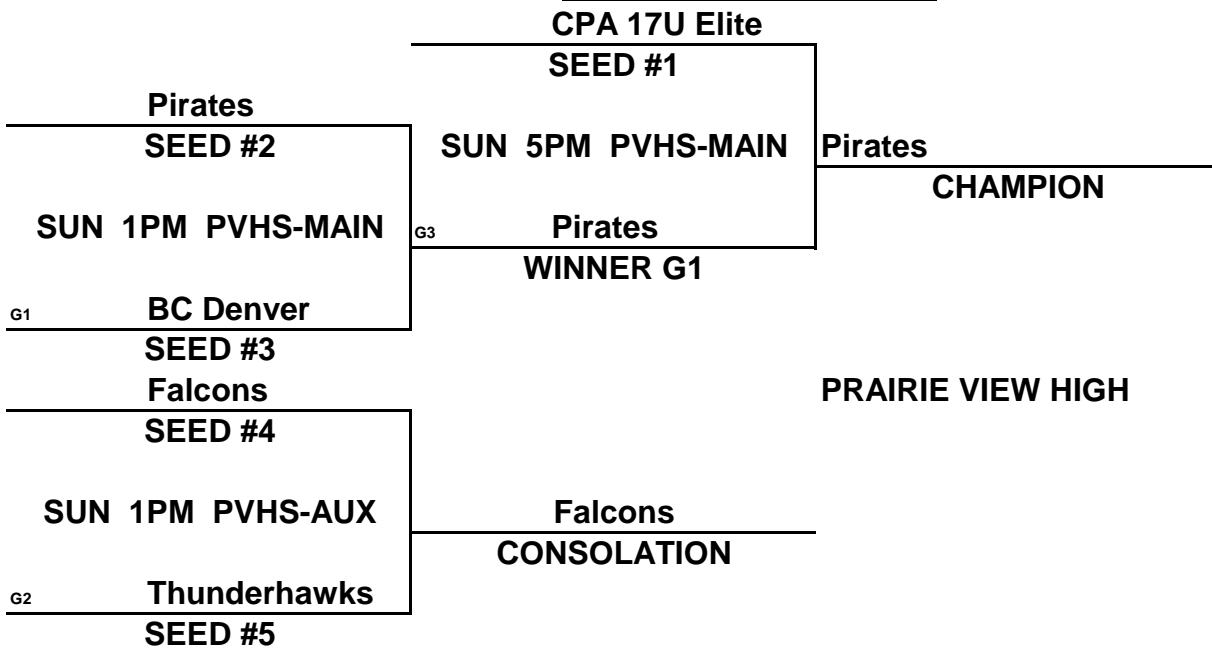

PREMIERE MAYB TOURNAMENT

11TH/12TH GRADE GIRLS RED DIVISION

(1)	FALCONS
(2)	LADY PIRATES
(3)	BC DENVER 18 SELECT
(4)	THUNDERHAWKS GOLD
(5)	CPA 17U ELITE

<u>WINS</u>	<u>LOSSES</u>
11	11
111	1
11	11
	1111
111	1

SCHEDULE

1	VS	2	SAT	10AM	PVHS-MAIN
3	VS	4	SAT	10AM	PVHS-AUX
1	VS	5	SAT	12PM	PVHS-AUX
2	VS	3	SAT	12PM	PVHS-MAIN
2	VS	4	SAT	2PM	PVHS-AUX
3	VS	5	SAT	2PM	PVHS-MAIN
1	VS	4	SUN	9AM	PVHS-MAIN
2	VS	5	SUN	9AM	PVHS-AUX
1	VS	3	SUN	11AM	PVHS-AUX
4	VS	5	SUN	11AM	PVHS-MAIN

CHAMPIONSHIP ROUND

NOTE: TIE BREAKER

1 - HEAD TO HEAD

2 - POINT SPREAD (MAX. 15 POINTS)

3 - DEF. POINTS ALLOWED