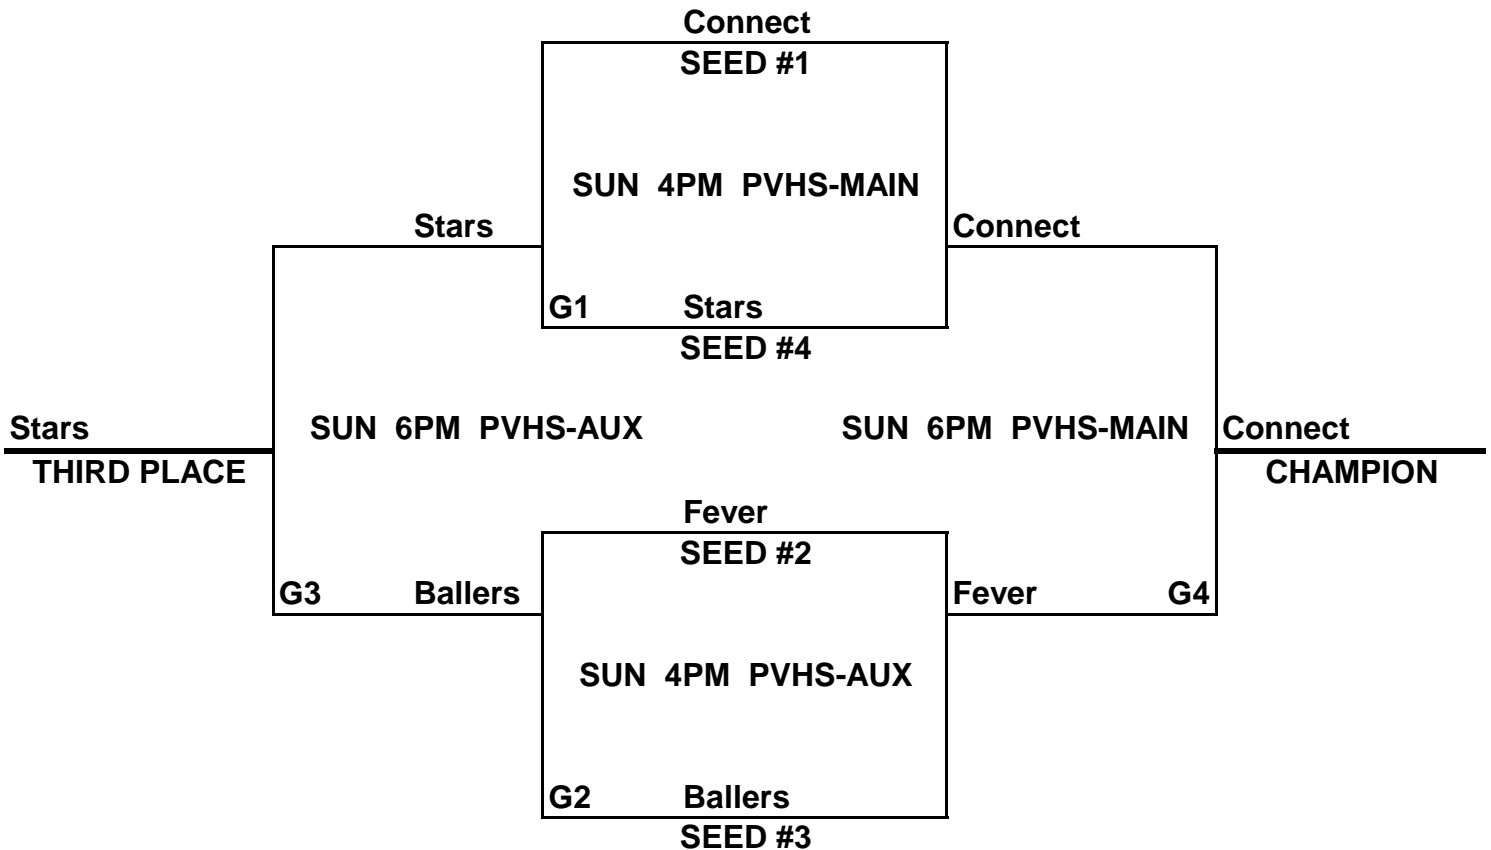

CHAMPIONSHIP ROUND

PREMIERE MAYB TOURNAMENT

5TH GRADE BOYS DIVISION

(1)	CONNECT 5TH
(2)	RM FEVER 11U BLACK
(3)	SHINING STARS 2023
(4)	NORTH METRO BALLERS ELITE

<u>WINS</u>	<u>LOSSES</u>
111	
1	11
1	11
1	11

NOTE: TIE BREAKER

1 - HEAD TO HEAD

2 - POINT SPREAD (MAX. 15 POINTS)

3 - DEF. POINTS ALLOWED

PREMIERE MAYB TOURNAMENT

6TH GRADE BOYS WHITE DIVISION

(1)	TITANS U12 GOLD
(2)	LIL KINGS
(3)	MADD SKILLZ
(4)	CO HORNETS
(5)	HIGH ALTITUDE BBALL