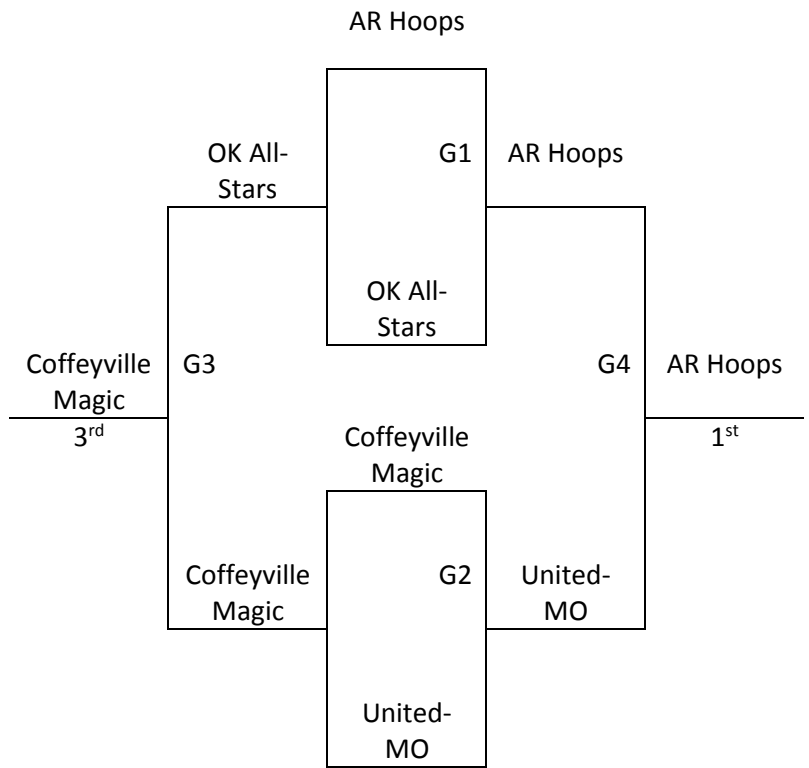

MAYB Missouri State Championships
7th/8th Grade Girls

<u>Pool A</u>	<u>W</u>	<u>L</u>
1. AR Hoops	III	
2. United-MO	II	I
3. Coffeyville Magic	I	II
4. Oklahoma All-Stars		III

Saturday	Courts 1	Courts 2	Courts 3
9:00	1-2	-	-
10:00	3-4	-	-
11:00	-	-	-
12:00	-	-	-
1:00	2-4	-	-
2:00	1-3	-	-
3:00	-	-	-
4:00	1-4	-	-
5:00	2-3	-	-
6:00	-	-	-
7:00	G1	-	-
8:00	G2	-	-
Sunday	Courts 1	Courts 2	Courts 3
8:00	-	-	-
9:00	-	-	-
10:00	-	-	-
11:00	-	G3	G4
12:00	-	-	-
1:00	-	-	-

The Courts--4136 E. Kearney St.--Springfield MO 65803

Republic Recreation Center--711 East Miller Road--Republic, MO 65738