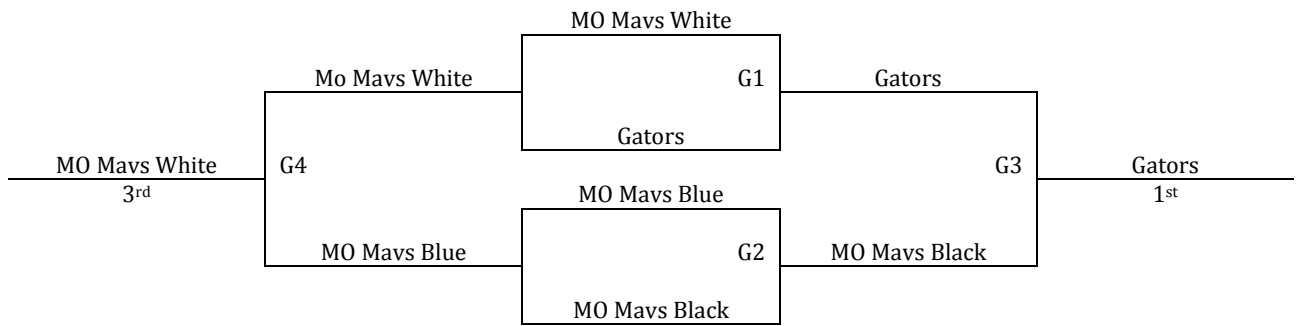

11th/12th Grade Boys

Bracket A