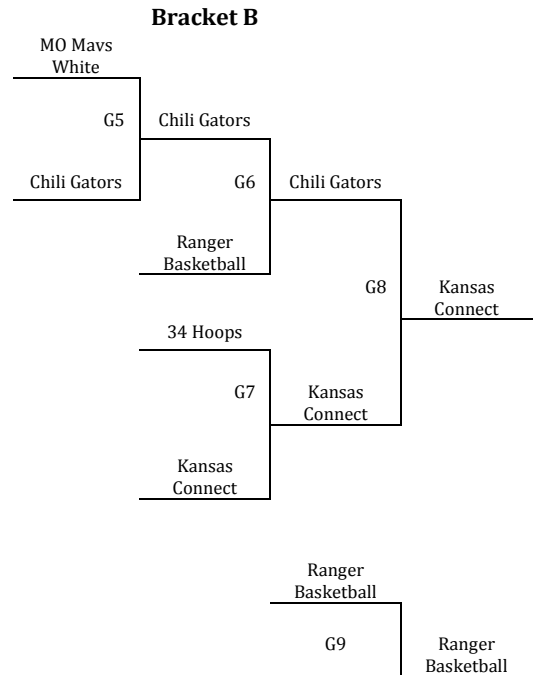

All teams to seed game and then on to bracket game  
Tie Breaker – 2 way tie = Head to Head, 3 way tie = coin flip

<b>Saturday</b>	<b>Courts 1</b>	<b>Courts 2</b>	<b>Courts 3</b>	<b>Republic 1</b>	<b>Republic 2</b>	<b>Republic 3</b>
9:00	-	1-3	4-5	-	-	
10:00	-	-	-	-	-	
11:00	2-3	-	-	-	-	
12:00	4-6	-	-	-	-	
1:00	-	-	-	-	-	
2:00	-	1-2	5-6	-	-	
3:00	-	-	-	-	-	
4:00	-	-	-	-	-	G2
5:00	G1	-	-	-	-	G3
6:00	-	-	-	-	-	
7:00	-	-	-	-	-	
8:00	-	-	-	-	-	
<b>Sunday</b>	<b>Courts 1</b>	<b>Courts 2</b>	<b>Courts 3</b>	<b>Republic 1</b>	<b>Republic 2</b>	<b>Republic 3</b>
8:00	-	-	-	-	-	G4
9:00	-	-	-	-	-	G5
10:00	-	-	-	-	-	G6
11:00	-	-	-	-	-	G7
12:00	-	-	-	-	-	G8
1:00	-	-	-	G9	G10	-

**The Courts**--4136 E. Kearney St.—Springfield, MO 65803

**Republic Recreation Center**--711 East Miller Road--Republic, MO 65738

## MAYB Missouri State Championships 9<sup>th</sup>/10<sup>th</sup> Grade Boys

Pool A	W	L	Pool B	W	L
1. St. Louis Super Sonics	II	I	5. Missouri Mavericks 16U- Black	IIII	
2. Kansas Connect	I	II	6. Chilli Gators	I	III
3. Missouri Mavericks 16U-Gold	II	I	7. 34 Hoops	I	III
4. Ranger Basketball Academy	I	II	8. SEMO Warriors	III	I
			9. Missouri Mavericks 16U- White	I	III

Top 2 teams in each pool to Bracket A, others to B  
Tie Breaker – 2 way tie = Head to Head, 3 way tie = coin flip

Saturday	Courts 1	Courts 2	Courts 3	Republic 3
9:00		-	-	
10:00		5-6	7-8	
11:00		1-3	2-4	
12:00		7-9	6-8	
1:00		2-3	1-4	
<b>2:00</b>		-	-	
3:00	-	5-9	6-7	
4:00		1-2	3-4	
5:00	-	8-9	5-7	
6:00			-	
7:00	-	5-8	6-9	
8:00		-	-	
Sunday	Courts 1	Courts 2	Courts 3	Republic 3
8:00	-	-	-	-
9:00	G1	G2	G5	-
10:00	-	-	-	-
11:00	-	G6	G7	-
12:00	-	-	G4	-
1:00	-	G8	G3	G9