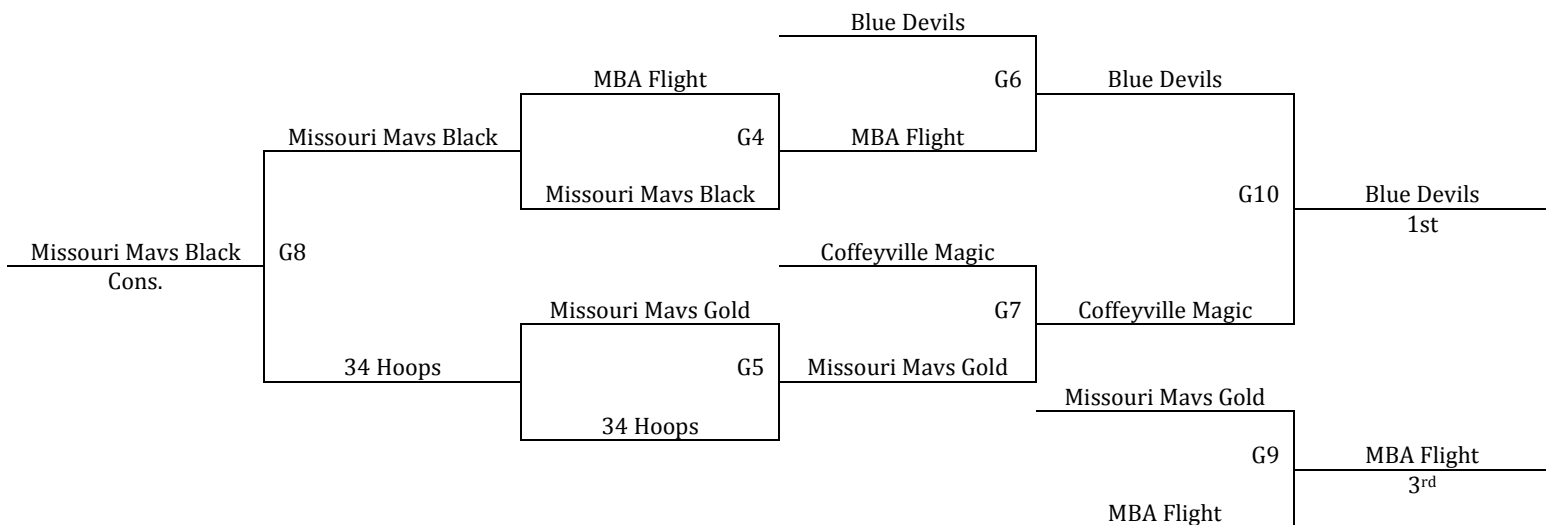

MAYB Missouri State Championships  
7<sup>th</sup>/8<sup>th</sup> Grade Boys

<b>Pool A</b>	<b>W</b>	<b>L</b>	<b>Pool B</b>	<b>W</b>	<b>L</b>
1. Coffeyville Magic	II		4. Blue Devils	II	
2. Missouri Mavericks 14 U- Black		II	5. 34 Hoops		II
3. MBA 700	I	I	6. Missouri Mavericks 14 U- Gold	I	I

All teams to seed game and then on to bracket game  
Tie Breaker – 2 way tie = Head to Head, 3 way tie = coin flip

<b>Saturday</b>	<b>Courts 1</b>	<b>Courts 2</b>	<b>Courts 3</b>	<b>Republic 1</b>	<b>Republic 2</b>	<b>Republic 3</b>
9:00	-	1-3	4-5	-	-	
10:00	-	-	-	-	-	
11:00	2-3	-	-	-	-	
12:00	4-6	-	-	-	-	
1:00	-	-	-	-	-	
2:00	-	1-2	5-6	-	-	
3:00	-	-	-	-	-	
4:00	-	-	-	-	-	G2
5:00	G1	-	-	-	-	G3
6:00	-	-	-	-	-	
7:00	-	-	-	-	-	
8:00	-	-	-	-	-	
<b>Sunday</b>	<b>Courts 1</b>	<b>Courts 2</b>	<b>Courts 3</b>	<b>Republic 1</b>	<b>Republic 2</b>	<b>Republic 3</b>
8:00	-	-	-	-	-	G4
9:00	-	-	-	-	-	G5
10:00	-	-	-	-	-	G6
11:00	-	-	-	-	-	G7
12:00	-	-	-	-	-	G8
1:00	-	-	-	G9	G10	-

**The Courts**--4136 E. Kearney St.—Springfield, MO 65803

**Republic Recreation Center**--711 East Miller Road--Republic, MO 65738

Top 2 teams in each pool to Bracket A, others to B  
Tie Breaker – 2 way tie = Head to Head, 3 way tie = coin flip

Saturday	Courts 1	Courts 2	Courts 3	Republic 3
9:00		-	-	
10:00		5-6	7-8	
11:00		1-3	2-4	
12:00		7-9	6-8	
1:00		2-3	1-4	
<b>2:00</b>		-	-	
3:00	-	5-9	6-7	
4:00		1-2	3-4	
5:00	-	8-9	5-7	
6:00			-	
7:00	-	5-8	6-9	
8:00		-	-	
Sunday	Courts 1	Courts 2	Courts 3	Republic 3
8:00	-	-	-	-
9:00	G1	G2	G5	-
10:00	-	-	-	-
11:00	-	G6	G7	-
12:00	-	-	G4	-
1:00	-	G8	G3	G9