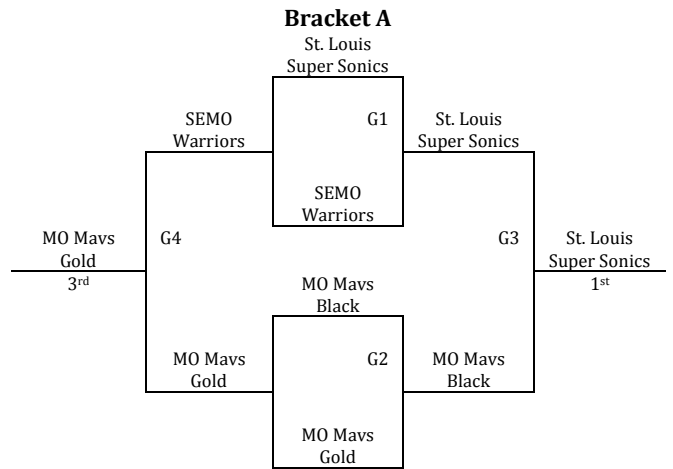

All teams to seed game and then on to bracket game  
Tie Breaker – 2 way tie = Head to Head, 3 way tie = coin flip

<b>Saturday</b>	<b>Courts 1</b>	<b>Courts 2</b>	<b>Courts 3</b>	<b>Republic 1</b>	<b>Republic 2</b>	<b>Republic 3</b>
9:00	-	1-3	4-5	-	-	
10:00	-	-	-	-	-	
11:00	2-3	-	-	-	-	
12:00	4-6	-	-	-	-	
1:00	-	-	-	-	-	
2:00	-	1-2	5-6	-	-	
3:00	-	-	-	-	-	
4:00	-	-	-	-	-	G2
5:00	G1	-	-	-	-	G3
6:00	-	-	-	-	-	
7:00	-	-	-	-	-	
8:00	-	-	-	-	-	
<b>Sunday</b>	<b>Courts 1</b>	<b>Courts 2</b>	<b>Courts 3</b>	<b>Republic 1</b>	<b>Republic 2</b>	<b>Republic 3</b>
8:00	-	-	-	-	-	G4
9:00	-	-	-	-	-	G5
10:00	-	-	-	-	-	G6
11:00	-	-	-	-	-	G7
12:00	-	-	-	-	-	G8
1:00	-	-	-	G9	G10	-

**The Courts**--4136 E. Kearney St.—Springfield, MO 65803

**Republic Recreation Center**--711 East Miller Road--Republic, MO 65738

## MAYB Missouri State Championships 9<sup>th</sup>/10<sup>th</sup> Grade Boys

Pool A	W	L	Pool B	W	L
1. St. Louis Super Sonics	II	I	5. Missouri Mavericks 16U- Black	IIII	
2. Kansas Connect	I	II	6. Chilli Gators	I	III
3. Missouri Mavericks 16U-Gold	II	I	7. 34 Hoops	I	III
4. Ranger Basketball Academy	I	II	8. SEMO Warriors	III	I
			9. Missouri Mavericks 16U- White	I	III

Top 2 teams in each pool to Bracket A, others to B  
Tie Breaker – 2 way tie = Head to Head, 3 way tie = coin flip

Saturday	Courts 1	Courts 2	Courts 3	Republic 3
9:00		-	-	
10:00		5-6	7-8	
11:00		1-3	2-4	
12:00		7-9	6-8	
1:00		2-3	1-4	
<b>2:00</b>		-	-	
3:00	-	5-9	6-7	
4:00		1-2	3-4	
5:00	-	8-9	5-7	
6:00			-	
7:00	-	5-8	6-9	
8:00		-	-	
Sunday	Courts 1	Courts 2	Courts 3	Republic 3
8:00	-	-	-	-
9:00	G1	G2	G5	-
10:00	-	-	-	-
11:00	-	G6	G7	-
12:00	-	-	G4	-
1:00	-	G8	G3	G9