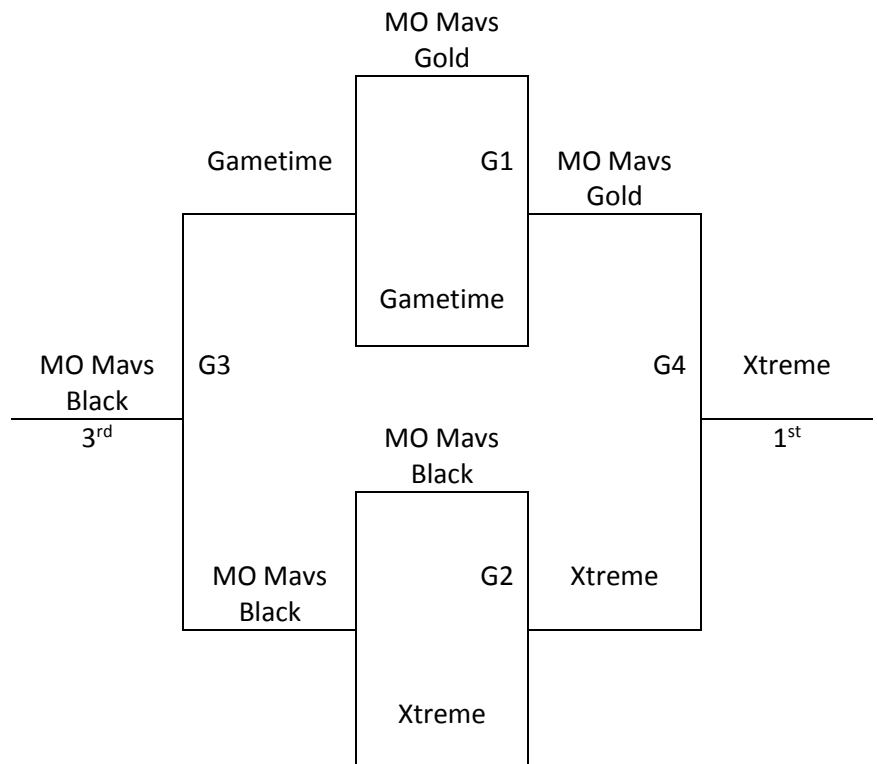

MAYB Missouri State Championships
High School Girls

<u>Pool A</u>	<u>W</u>	<u>L</u>
1. Xtreme	II	I
2. Missouri Mavericks 17U-Gold	III	
3. Gametime		III
4. Missouri Mavericks 17U- Black	I	II

Saturday	Republic 1	Republic 2
9:00	1-2	3-4
10:00	-	-
11:00	1-3	2-4
12:00	-	-
1:00	1-4	2-3
2:00	-	
3:00	-	-
4:00	-	-
5:00	-	-
6:00	-	-
7:00	-	-
8:00	-	-
Sunday		
8:00	-	-
9:00	G1	G2
10:00	-	-
11:00	G3	G4
12:00	-	-
1:00	-	-

The Courts--4136 E. Kearney St.--Springfield MO 65803

Republic Recreation Center--711 East Miller Road--Republic, MO 65738