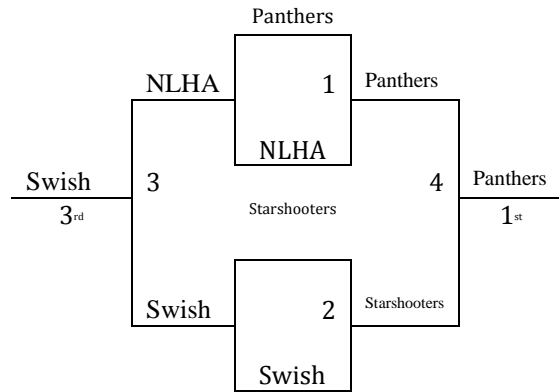

# SOONER STATE SHOWDOWN

Norman, OK

July 25-26, 2015

A Bracket

B Bracket

# SOONER STATE SHOWDOWN

Norman, OK

July 25-26, 2015

3-4<sup>th</sup> Grade Girls

<b>Pool A</b>	<b><u>W</u></b>	<b><u>L</u></b>
1. Oklahoma Starshooters	II	I
2. Oklahoma Panthers	III	
3. KS NLHA ASICS Vance		III
4. OK Swish Blue	I	II

Tie Breaker – 2 way tie = Head to Head, 3 way tie = point differential +/-15

<b>Friday</b>	<b>Huff 1</b>	<b>Huff 2</b>	<b>Huff 3</b>	<b>Huff 4</b>
5:00				
6:00				
7:00				
8:00				
9:00				
<b>Saturday</b>	<b>Huff 1</b>	<b>Huff 2</b>	<b>Huff 3</b>	<b>Huff 4</b>
8:00				
9:00				
10:00				
11:00				
12:00				
1:00				
2:00				
3:00	1-2	3-4		
4:00				
5:00	1-3	2-4		
6:00				
7:00	1-4	2-3		
8:00				
9:00				
<b>Sunday</b>	<b>Huff 1</b>	<b>Huff 2</b>	<b>Huff 3</b>	<b>Huff 4</b>
8:00			G1	G2
9:00				
10:00				
11:00			G3	G4
12:00				
1:00				
2:00				
3:00				
4:00				
5:00				
6:00				