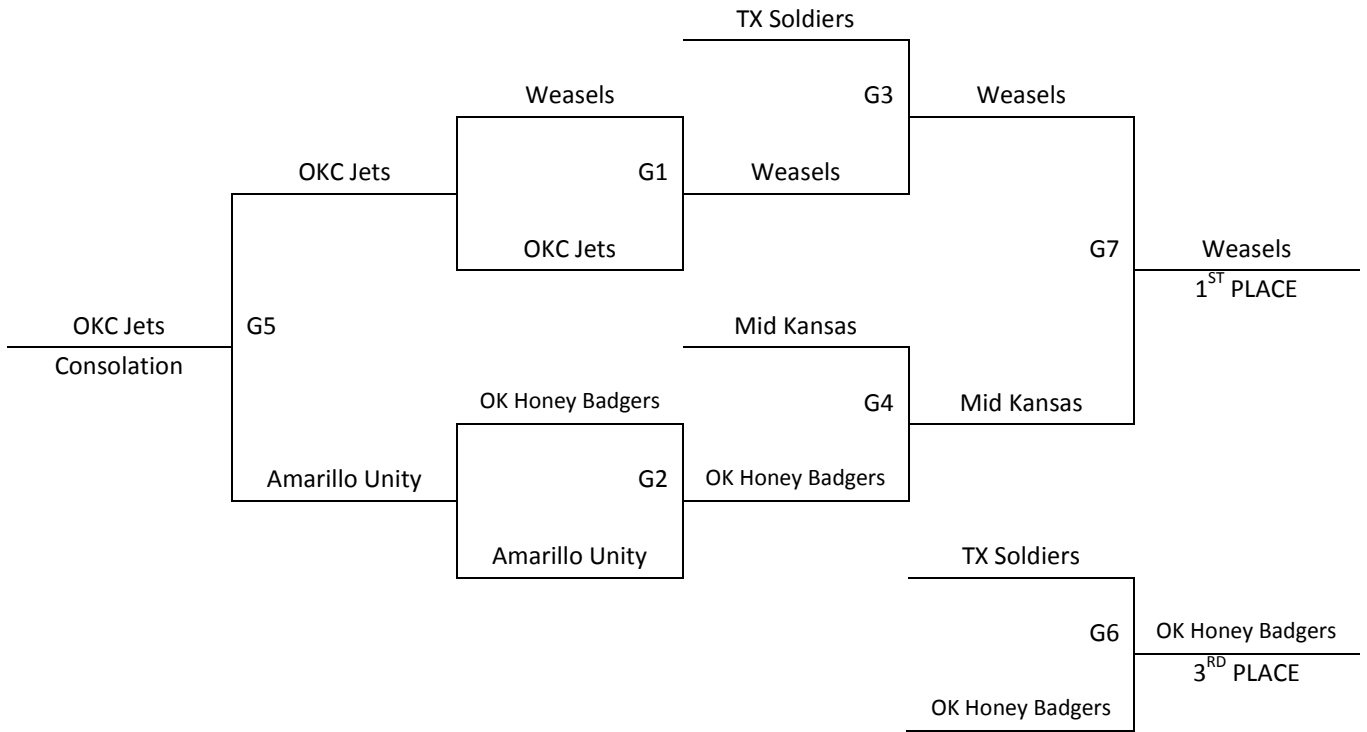

Top two teams in each pool to bracket A, others to bracket B  
 Tie Breaker – 2 way tie = Head to Head, 3 way tie = point differential +/-15

<b>Saturday</b>	<b>SF 1</b>	<b>SF 2</b>
8:00	1-2	3-4
9:00	5-6	7-8
10:00	9-10	11-12
11:00	1-3	2-4
12:00	5-7	6-8
1:00	9-11	10-12
2:00	1-4	2-3
3:00	5-8	6-7
4:00	9-12	10-11
5:00	G2	G9
6:00		
7:00	G1	G8
8:00		
9:00		
<b>Sunday</b>	<b>SF 1</b>	<b>SF 2</b>
8:00	G10	G5
9:00	G11	G12
10:00	G3	
11:00	G4	
12:00	G13	G14
1:00	G6	
2:00	G7	
3:00		
4:00		
5:00		
6:00		

All Games Played at Santa Fe Life Center

11-12<sup>th</sup> Grade Boys Bracket Play

# SOONER STATE SHOWDOWN

Norman, OK

July 25-26, 2015

A Bracket

B Bracket