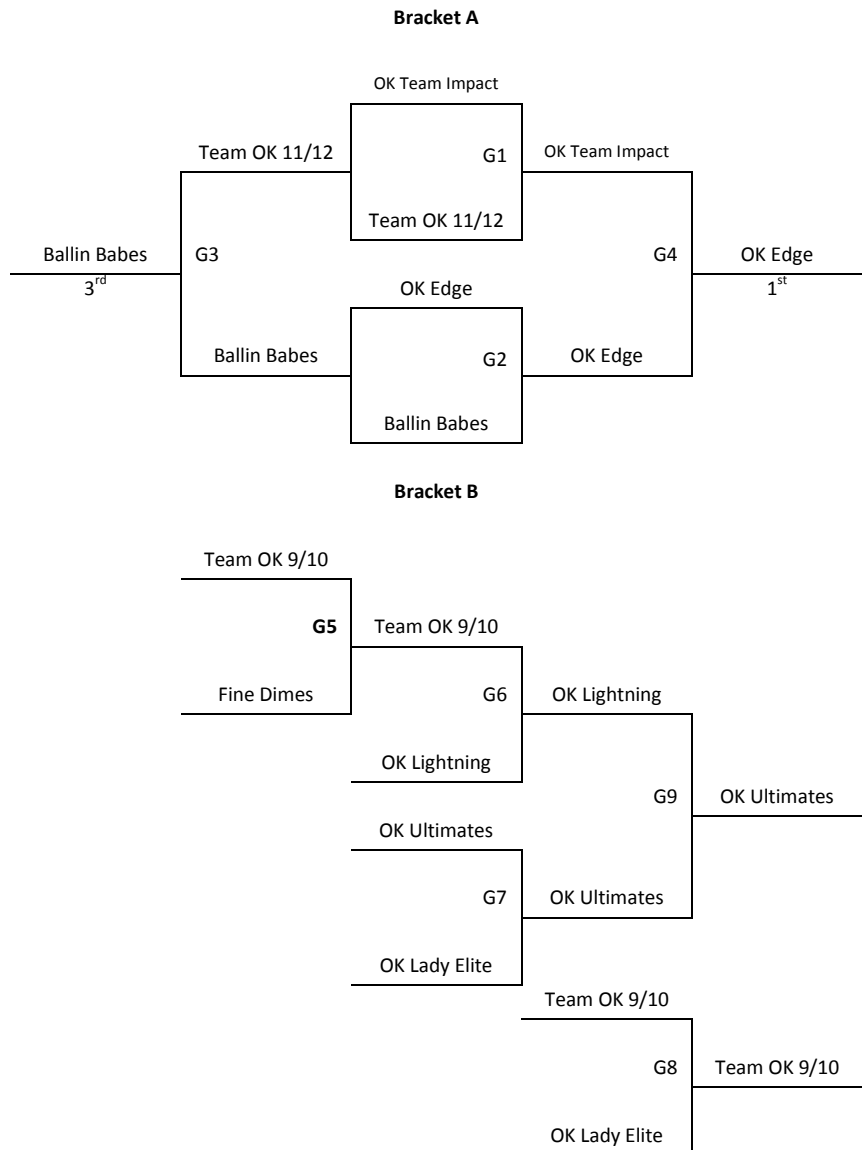

SOONER STATE SHOWDOWN

Norman, OK
July 25-26, 2015
High School Girls

Pool A	W	L	Pool B	W	L
1. Oklahoma Edge	III	I	6. Team Oklahoma (11-12)	II	I
2. Oklahoma Ultimates	II	II	7. OK Lady Elite		III
3. Fine Dimes	I	III	8. Oklahoma Lightning	I	II
4. Team Oklahoma (9-10)		III	9. Ballin Babes	III	
5. OK Team Impact	III				

Tie Breaker – 2 way tie = Head to Head, 3 way tie = point differential +/-15

Top 2 teams from Pools A and B to Bracket A, others to Bracket B

Friday	SF 1	SF 2	SF 3	SF 4
5:00				
6:00				
7:00				
8:00				
9:00				
Saturday	SF 1	SF 2	SF 3	SF 4
8:00			1-2	
9:00			3-4	
10:00			1-5	
11:00			2-3	
12:00			4-5	
1:00			1-3	
2:00			2-4	
3:00			6-7	
4:00			8-9	
5:00			2-5	
6:00	6-8	7-9	1-4	
7:00			3-5	
8:00	6-9	7-8		
9:00				
Sunday	SF 1	SF 2	SF 3	SF 4
8:00			G5	G7
9:00			G1	
10:00			G2	
11:00			G6	
12:00			G3	
1:00			G8	
2:00		G9	G4	
3:00				
4:00				
5:00				

All Games Played at Santa Fe Life Center