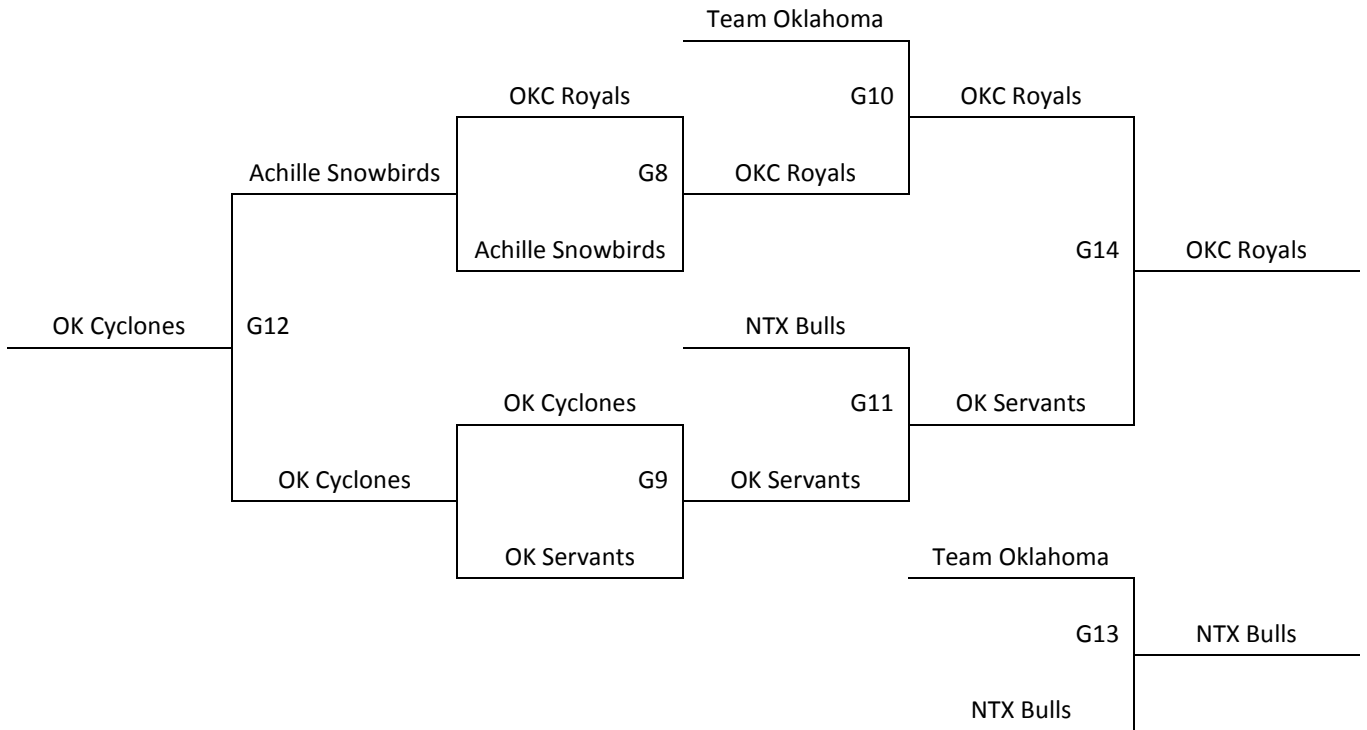

Top two teams in each pool to bracket A, others to bracket B  
 Tie Breaker – 2 way tie = Head to Head, 3 way tie = point differential +/-15

<b>Saturday</b>	<b>SF 1</b>	<b>SF 2</b>
8:00	1-2	3-4
9:00	5-6	7-8
10:00	9-10	11-12
11:00	1-3	2-4
12:00	5-7	6-8
1:00	9-11	10-12
2:00	1-4	2-3
3:00	5-8	6-7
4:00	9-12	10-11
5:00	G2	G9
6:00		
7:00	G1	G8
8:00		
9:00		
<b>Sunday</b>	<b>SF 1</b>	<b>SF 2</b>
8:00	G10	G5
9:00	G11	G12
10:00	G3	
11:00	G4	
12:00	G13	G14
1:00	G6	
2:00	G7	
3:00		
4:00		
5:00		
6:00		

# SOONER STATE SHOWDOWN

Norman, OK

July 25-26, 2015

A Bracket

B Bracket