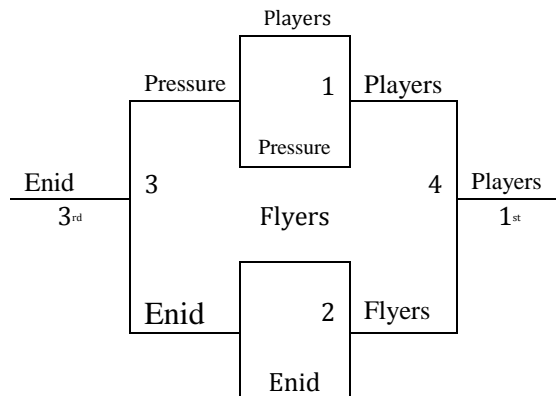

# SOONER STATE SHOWDOWN

Norman, OK

July 25-26, 2015

3-4<sup>th</sup> Grade Boys

<b>Pool A</b>	<b>W</b>	<b>L</b>
1. Oklahoma Pressure		III
2. KS Players	III	
3. Enid Elite	I	II
4. Flyers	II	I

Tie Breaker – 2 way tie = Head to Head, 3 way tie = point differential +/-15

All Games Played at the Huston Huffman Center