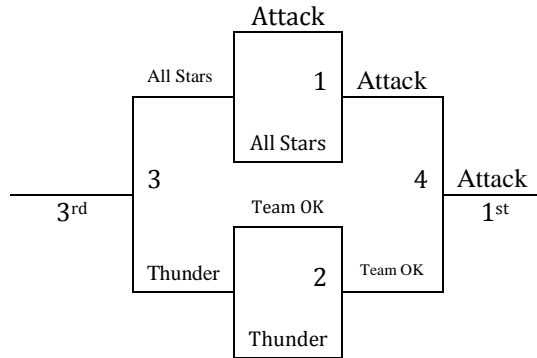

Tie Breaker – 2 way tie = Head to Head, 3 way tie = point differential +/-15

<b>Friday</b>	<b>Huff 1</b>	<b>Huff 2</b>	<b>Huff 3</b>	<b>Huff 4</b>
5:00				
6:00				
7:00				
8:00				
9:00				
<b>Saturday</b>	<b>Huff 1</b>	<b>Huff 2</b>	<b>Huff 3</b>	<b>Huff 4</b>
8:00				
9:00				
10:00				
11:00				
12:00				
1:00				
2:00				
3:00	1-2	3-4		
4:00				
5:00	1-3	2-4		
6:00				
7:00	1-4	2-3		
8:00				
9:00				
<b>Sunday</b>	<b>Huff 1</b>	<b>Huff 2</b>	<b>Huff 3</b>	<b>Huff 4</b>
8:00			G1	G2
9:00				
10:00				
11:00			G3	G4
12:00				
1:00				
2:00				
3:00				
4:00				
5:00				
6:00				

All Games Played at the Huston Huffman Center

SOONER STATE SHOWDOWN  
 Norman, OK  
 July 25-26, 2015

5-6<sup>th</sup> Grade Girls

<b>Pool A</b>	<b>W</b>	<b>L</b>
1. Team Oklahoma	II	I
2. Oklahoma All-Stars		III
3. OKC Lady Thunder Elite	I	II
4. OK Attack	III	

Tie Breaker – 2 way tie = Head to Head, 3 way tie = point differential +/-15

<b>Friday</b>	<b>Huff 3</b>	<b>Huff 4</b>		
5:00				
6:00				
7:00				
8:00				
9:00				
<b>Saturday</b>	<b>Huff 3</b>	<b>Huff 4</b>		
8:00				
9:00				
10:00	1-2	3-4		
11:00				
12:00				
1:00	1-3	2-4		
2:00				
3:00				
4:00	1-4	2-3		
5:00				
6:00				
7:00	G1	G2		
8:00				
9:00				
<b>Sunday</b>	<b>Huff 3</b>	<b>Huff 4</b>	<b>Huff 1</b>	<b>Huff 2</b>
8:00				
9:00				
10:00				
11:00				
12:00				
1:00			G3	G4
2:00				
3:00				
4:00				
5:00				
6:00				

All Games Played at the Huston Huffman Center