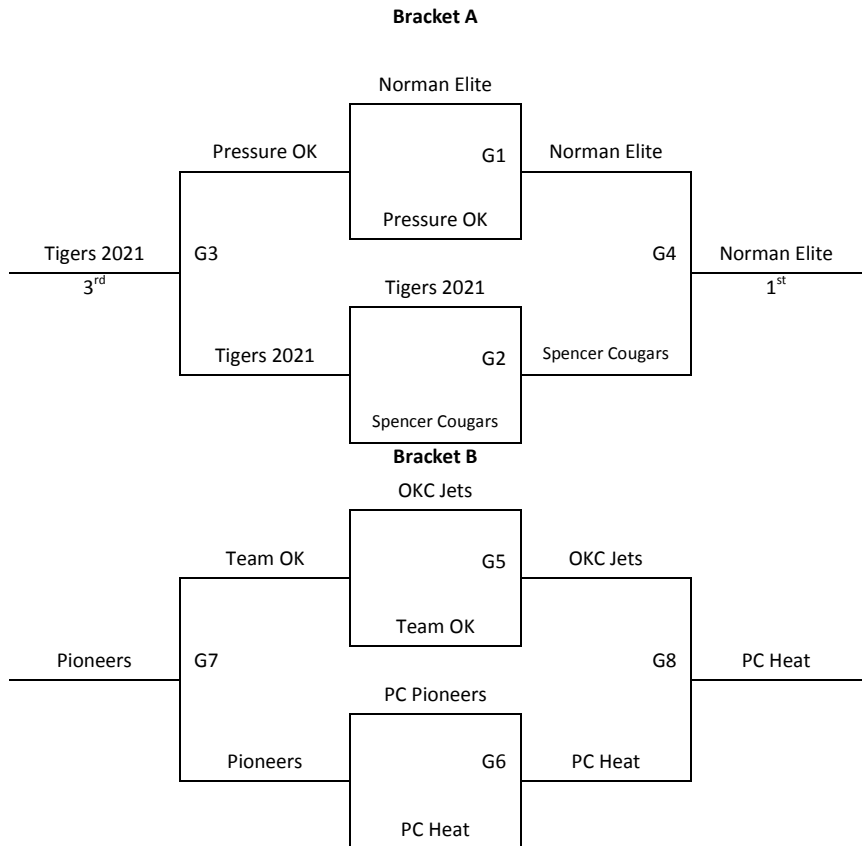

All Games Played at the Huston Huffman Center

Top 2 teams in each pool to Bracket A, others to Bracket B.

Tie Breaker – 2 way tie = Head to Head, 3 way tie = point differential +/-15

Friday	Huff 1	Huff 2
5:00		
6:00		
7:00		
8:00		
9:00		
Saturday	Huff 1	Huff 2
8:00	1-2	3-4
9:00	5-6	7-8
10:00	1-3	2-4
11:00	5-7	6-8
12:00	1-4	2-3
1:00	5-8	6-7
2:00		
3:00		
4:00		
5:00		
6:00		
7:00		
8:00		
9:00		
Sunday	Huff 1	Huff 2
8:00	G5	G6
9:00	G1	G2
10:00	G7	G8
11:00	G3	G4
12:00		
1:00		
2:00		
3:00		
4:00		
5:00		