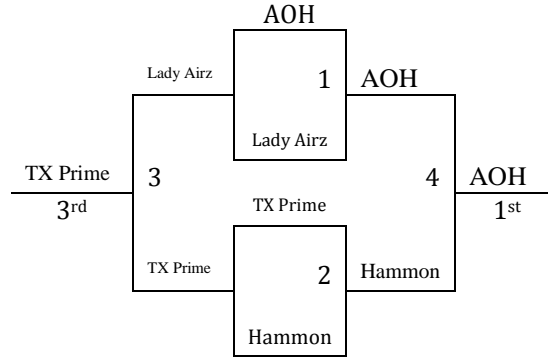

All Games Played at the Huston Huffman Center

# SOONER STATE SHOWDOWN

Norman, OK  
July 25-26, 2015  
8<sup>th</sup> Grade Girls

<b>Pool A</b>	<b>W</b>	<b>L</b>
1. TX Prime White	II	I
2. Hammon Lady Warriors	I	II
3. Academy of Hoops	III	
4. Lady Airz		III