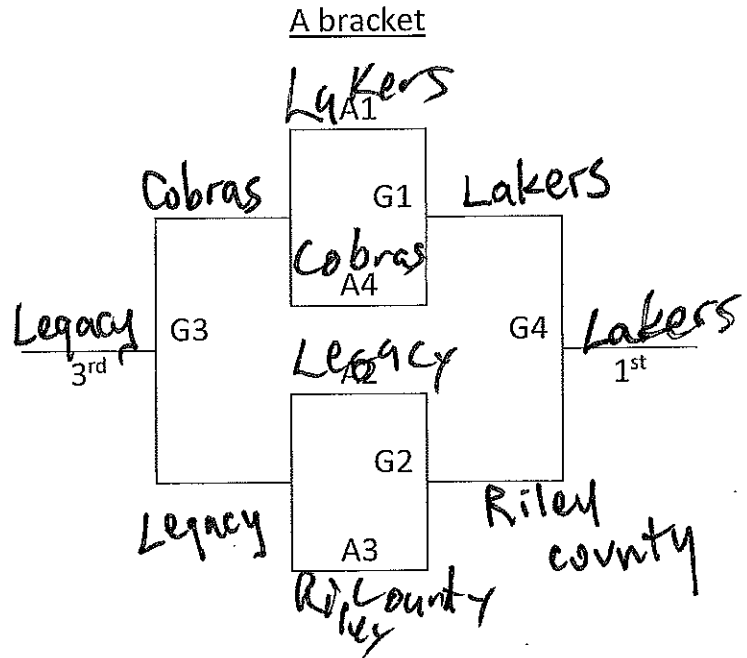

Riley, KS – MAYB
 July 25-26, 2015
 7th/8th Grade Girls

<u>Pool A</u>	<u>W</u>	<u>L</u>
1. Wakefield Storm		
2. Lady Indians		
3. Thunder Cats		.
4. Velocity		

All Teams to bracket play

Saturday	Gym 1	Gym 2
9:00	1-2	3-4
10:00	-	-
11:00	1-3	2-4
12:00	-	-
1:00	1-4	2-3
2:00	-	-
3:00	-	-
4:00	-	-
5:00	-	-
6:00	-	-
7:00	-	-
8:00	-	-
Sunday	Gym 1	Gym 2
9:00	G1	G2
10:00	-	-
11:00	G3	G4
12:00	-	-
1:00	-	-
2:00	-	-
3:00	-	-
4:00	-	-

Riley, KS – MAYB
 July 25-26, 2015
 7th/8th Grade Boys

<u>Pool A</u>	<u>W</u>	<u>L</u>
1. JW Wildcats		
2. Kansas Mavericks		
3. Hanover Wildcats		
4. Silver Lake		

All Teams to bracket play

Saturday	Gym 1	Gym 2
9:00	-	-
10:00	1-2	3-4
11:00	-	-
12:00	1-3	2-4
1:00	-	-
2:00	1-4	2-3
3:00	-	-
4:00	-	-
5:00	-	-
6:00	-	-
7:00	-	-
8:00	-	-
Sunday	Gym 1	Gym 2
9:00	-	-
10:00	G1	G2
11:00	-	-
12:00	G3	G4
1:00	-	-
2:00	-	-
3:00	-	-
4:00	-	-

Riley, KS – MAYB

12451 Fairview Church Rd. Riley, KS 66531

Riley, KS – MAYB
 July 25-26, 2015
 HS Girls

<u>Pool A</u>	<u>W</u>	<u>L</u>
1. Cobras		
2. Waconda Lakers		
3. NCK Legacy		
4. Riley County		

All Teams to bracket play

Saturday	Gym 1	Gym 2
9:00	-	-
10:00	-	-
11:00	-	-
12:00	-	-
1:00	-	-
2:00	-	-
3:00	1-2	3-4
4:00	-	-
5:00	1-3	2-4
6:00	-	-
7:00	1-4	2-3
8:00	-	-
Sunday	Gym 1	Gym 2
9:00	-	-
10:00	-	-
11:00	-	-
12:00	-	-
1:00	G1	G2
2:00	-	-
3:00	G3	G4
4:00	-	-