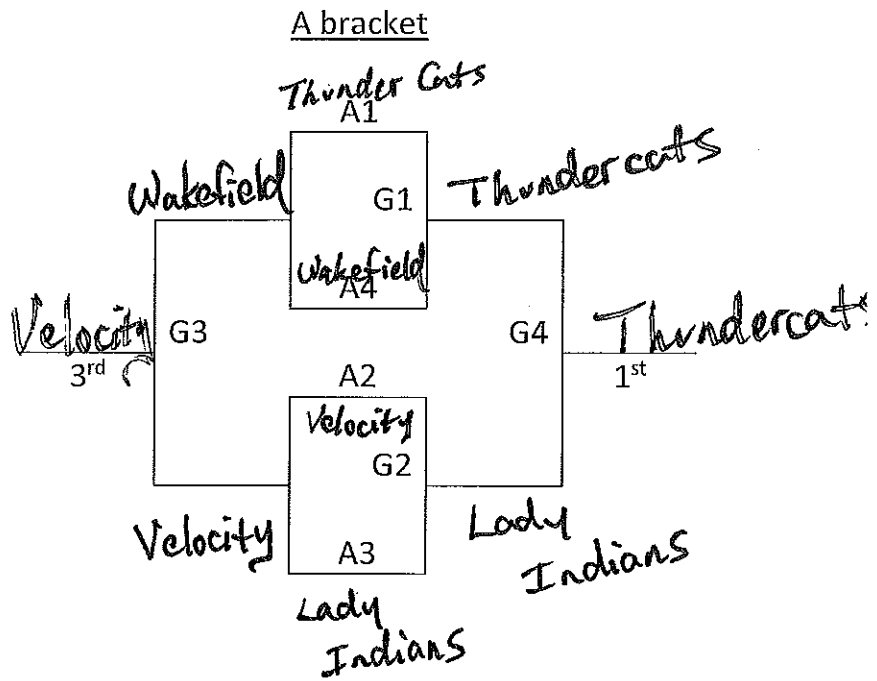

Riley, KS – MAYB
 July 25-26, 2015
 7th/8th Grade Girls

<u>Pool A</u>	<u>W</u>	<u>L</u>
1. Wakefield Storm		
2. Lady Indians		
3. Thunder Cats		.
4. Velocity		

All Teams to bracket play

Saturday	Gym 1	Gym 2
9:00	1-2	3-4
10:00	-	-
11:00	1-3	2-4
12:00	-	-
1:00	1-4	2-3
2:00	-	-
3:00	-	-
4:00	-	-
5:00	-	-
6:00	-	-
7:00	-	-
8:00	-	-
Sunday	Gym 1	Gym 2
9:00	G1	G2
10:00	-	-
11:00	G3	G4
12:00	-	-
1:00	-	-
2:00	-	-
3:00	-	-
4:00	-	-

Riley, KS – MAYB
 July 25-26, 2015
 7th/8th Grade Boys

<u>Pool A</u>	<u>W</u>	<u>L</u>
1. JW Wildcats		
2. Kansas Mavericks		
3. Hanover Wildcats		
4. Silver Lake		

All Teams to bracket play

Saturday	Gym 1	Gym 2
9:00	-	-
10:00	1-2	3-4
11:00	-	-
12:00	1-3	2-4
1:00	-	-
2:00	1-4	2-3
3:00	-	-
4:00	-	-
5:00	-	-
6:00	-	-
7:00	-	-
8:00	-	-
Sunday	Gym 1	Gym 2
9:00	-	-
10:00	G1	G2
11:00	-	-
12:00	G3	G4
1:00	-	-
2:00	-	-
3:00	-	-
4:00	-	-