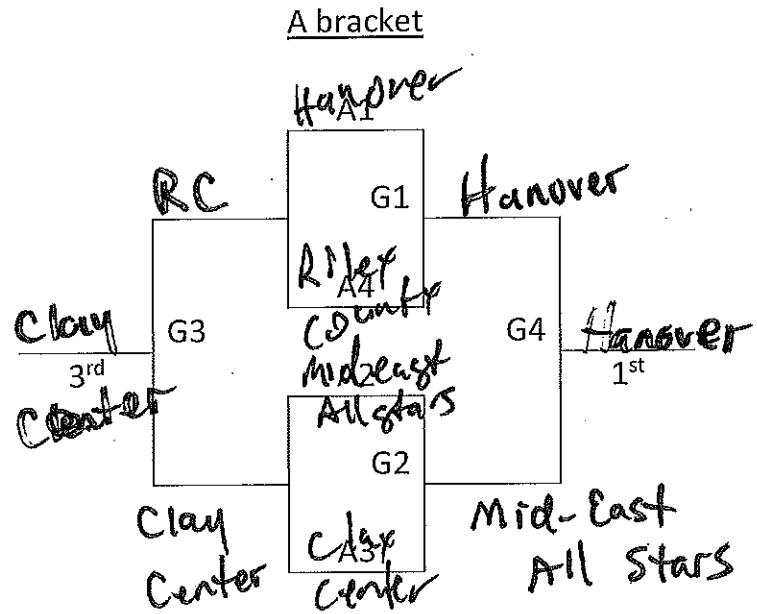

Riley, KS – MAYB
 July 25-26, 2015
 7th/8th Grade Boys

<u>Pool A</u>	<u>W</u>	<u>L</u>
1. JW Wildcats		
2. Kansas Mavericks		
3. Hanover Wildcats		
4. Silver Lake		

All Teams to bracket play

Saturday	Gym 1	Gym 2
9:00	-	-
10:00	1-2	3-4
11:00	-	-
12:00	1-3	2-4
1:00	-	-
2:00	1-4	2-3
3:00	-	-
4:00	-	-
5:00	-	-
6:00	-	-
7:00	-	-
8:00	-	-
Sunday	Gym 1	Gym 2
9:00	-	-
10:00	G1	G2
11:00	-	-
12:00	G3	G4
1:00	-	-
2:00	-	-
3:00	-	-
4:00	-	-

Saturday	Gym 1	Gym 2
9:00	-	-
10:00	-	-
11:00	-	-
12:00	-	-
1:00	-	-
2:00	-	-
3:00	1-2	3-4
4:00	-	-
5:00	1-3	2-4
6:00	-	-
7:00	1-4	2-3
8:00	-	-
Sunday	Gym 1	Gym 2
9:00	-	-
10:00	-	-
11:00	-	-
12:00	-	-
1:00	G1	G2
2:00	-	-
3:00	G3	G4
4:00	-	-

HS Boys

<u>Pool A</u>	<u>W</u>	<u>L</u>
1. Mid East All Stars		
2. HHS Wildcat Varsity		
3. Riley County I		
4. Clay Center		

All Teams to bracket play

Saturday	Gym 1	Gym 2
9:00	-	-
10:00	-	-
11:00	-	-
12:00	-	-
1:00	-	-
2:00	-	-
3:00	-	-
4:00	1-2	3-4
5:00	-	-
6:00	1-3	2-4
7:00	-	-
8:00	1-4	2-3
Sunday	Gym 1	Gym 2
8:00	-	-
9:00	-	-
10:00	-	-
11:00	-	-
12:00	-	-
1:00	-	-
2:00	G1	G2
3:00	-	-
4:00	G3	G4