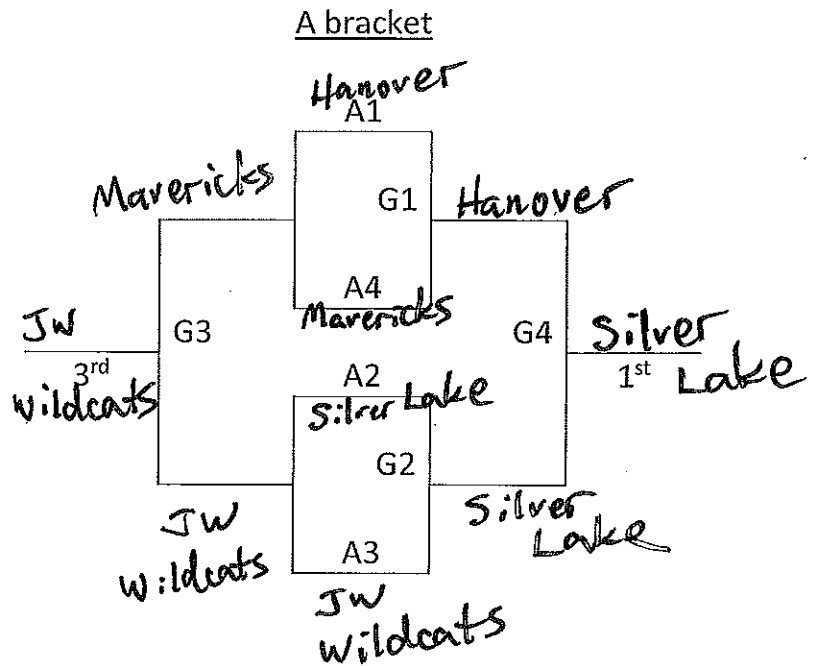

Riley, KS – MAYB
 July 25-26, 2015
 7th/8th Grade Girls

<u>Pool A</u>	<u>W</u>	<u>L</u>
1. Wakefield Storm		
2. Lady Indians		
3. Thunder Cats		.
4. Velocity		

All Teams to bracket play

Saturday	Gym 1	Gym 2
9:00	1-2	3-4
10:00	-	-
11:00	1-3	2-4
12:00	-	-
1:00	1-4	2-3
2:00	-	-
3:00	-	-
4:00	-	-
5:00	-	-
6:00	-	-
7:00	-	-
8:00	-	-
Sunday	Gym 1	Gym 2
9:00	G1	G2
10:00	-	-
11:00	G3	G4
12:00	-	-
1:00	-	-
2:00	-	-
3:00	-	-
4:00	-	-

Riley, KS – MAYB
 July 25-26, 2015
 7th/8th Grade Boys

<u>Pool A</u>	<u>W</u>	<u>L</u>
1. JW Wildcats		
2. Kansas Mavericks		
3. Hanover Wildcats		
4. Silver Lake		

All Teams to bracket play

Saturday	Gym 1	Gym 2
9:00	-	-
10:00	1-2	3-4
11:00	-	-
12:00	1-3	2-4
1:00	-	-
2:00	1-4	2-3
3:00	-	-
4:00	-	-
5:00	-	-
6:00	-	-
7:00	-	-
8:00	-	-
Sunday	Gym 1	Gym 2
9:00	-	-
10:00	G1	G2
11:00	-	-
12:00	G3	G4
1:00	-	-
2:00	-	-
3:00	-	-
4:00	-	-