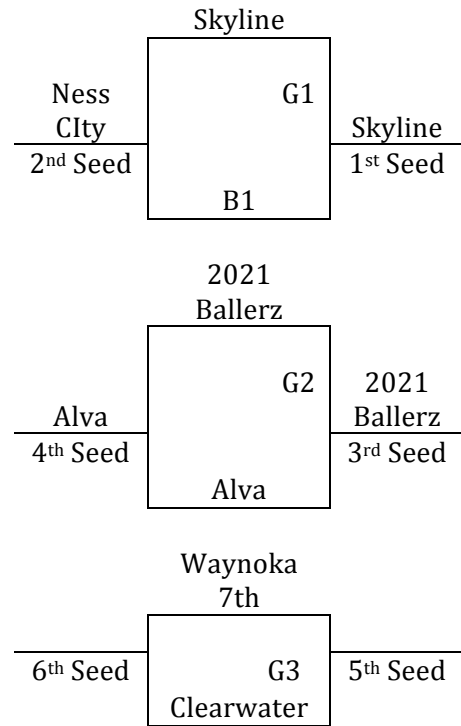

4th/5th Grade Boys - Continued

Pratt, KS – MAYB

July 25-26, 2015

6th & 7th Grade Boys

Pool A	W	L	Pool B	W	L
1. 2021 Ballerz 6 th	I	I	4. Ness City Avengers 6 th	III	
2. Waynoka Rails 7th		II	5. Waynoka Rails 6 th		II
3. Skyline 7 th	II		6. Clearwater 7 th	I	II
			7. Alva 6th	II	I

Top 3 teams (based on Pool Play record) to seed game and then on to bracket game, B4 goes straight to bracket play

Saturday	LMS	PHS 1	PHS 2
8:00	-	1-2	-
9:00	-	-	-
10:00	-	1-3	-
11:00	-	-	-
12:00	-	2-3	-
1:00	-	-	-
2:00	-	4-5	6-7
3:00	-	-	-
4:00	-	4-6	5-7
5:00	-	-	-
6:00	-	4-7	5-6
7:00	-	-	-
8:00	G3	G1	G2
Sunday	LMS	PHS 1	PHS 2
8:00	-	-	-
9:00	-	-	-
10:00	G6	G4	G5
11:00	-	-	-
12:00	-	G8	G7
1:00	G9	-	-
2:00	-	-	-
3:00	G10	G12	G11
4:00	-	-	-