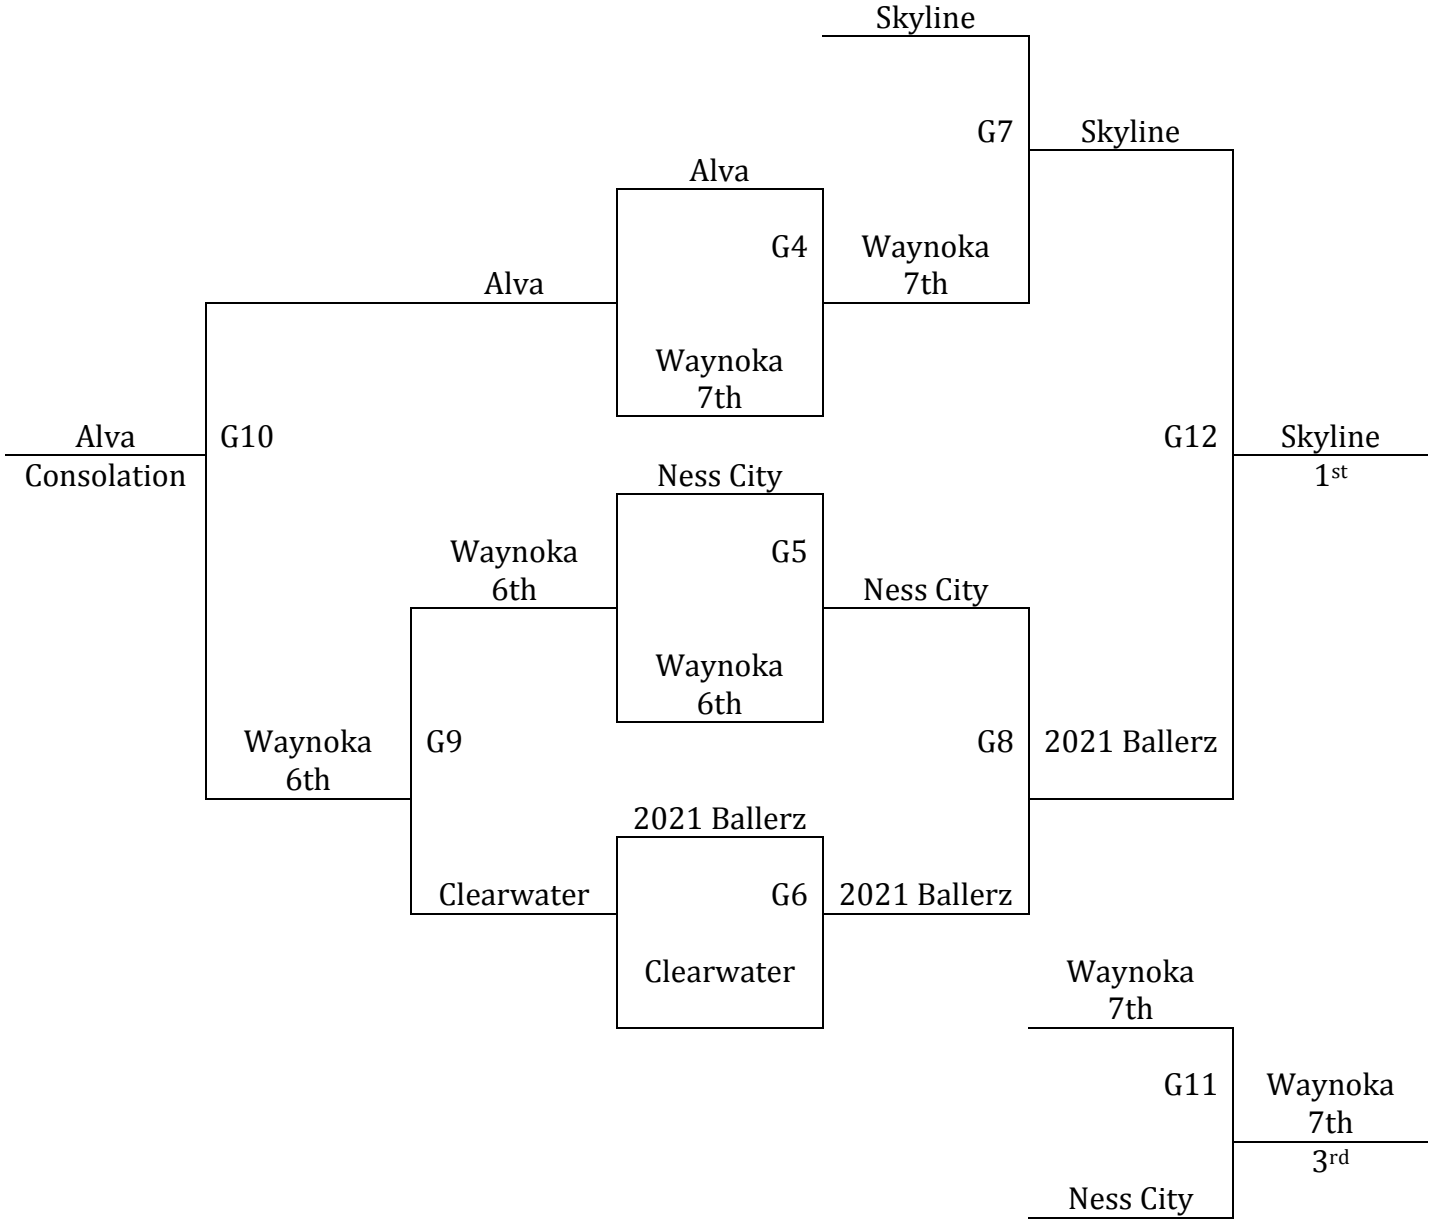

Pratt, KS – MAYB
July 25-26, 2015

6th & 7th Grade Boys - Continued

Pratt Recreation Department Gym 117 W 3rd Pratt, KS 67124 (MUN)
Pratt High School 400 S Hamilton Pratt, KS 67124 (PHS 1 & PHS 2)
Liberty Middle School 300 S Iuka Pratt, KS 67124 (LMS)