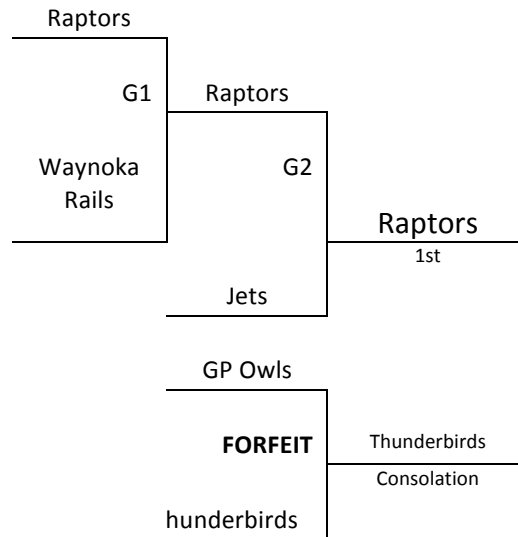

Pratt, KS – MAYB
July 25-26, 2015

11th & 12th Grade Boys

Pool A	W	L
1. Jets	IIII	
2. GP Owls	II	II
3. Raptors	III	I
4. Thunderbirds		IIII
5. Waynoka Rails	II	II

All teams to Bracket (based on Pool Play W/L record)

Saturday	PHS 1	PHS 2
8:00	-	-
9:00	2-3	4-5
10:00	-	-
11:00	1-3	2-5
12:00	-	-
1:00	1-2	3-4
2:00	-	-
3:00	1-4	3-5
4:00	-	-
5:00	1-5	2-4
6:00	-	-
7:00	-	-
8:00	-	-
9:00	-	-
Sunday	PHS 1	PHS 2
8:00	G1	G3
9:00	-	-
10:00	-	-
11:00	-	G2

Pratt High School 400 S Hamilton, Pratt KS 67124 (PHS 1 & PHS 2)