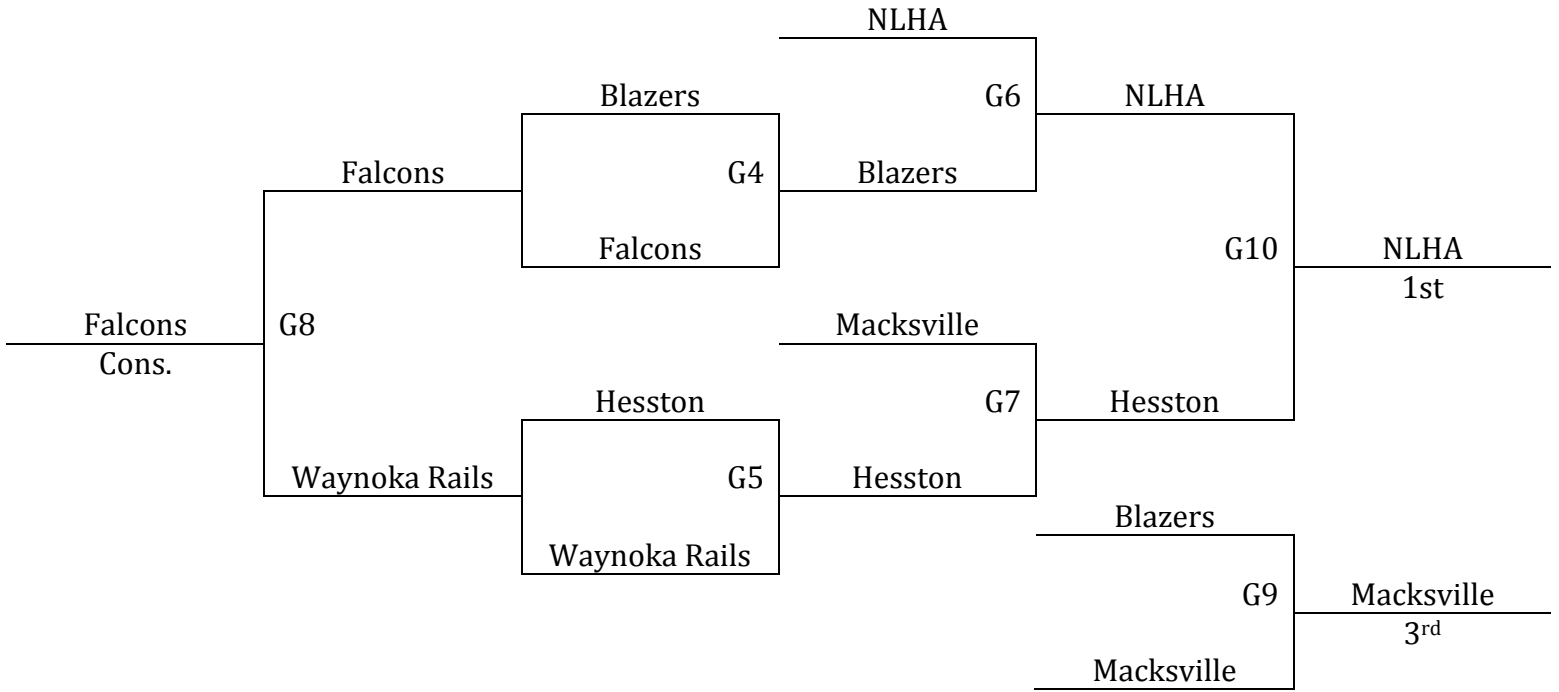

Pratt, KS – MAYB
July 25-26, 2015

4th/5th Grade Boys - Continued