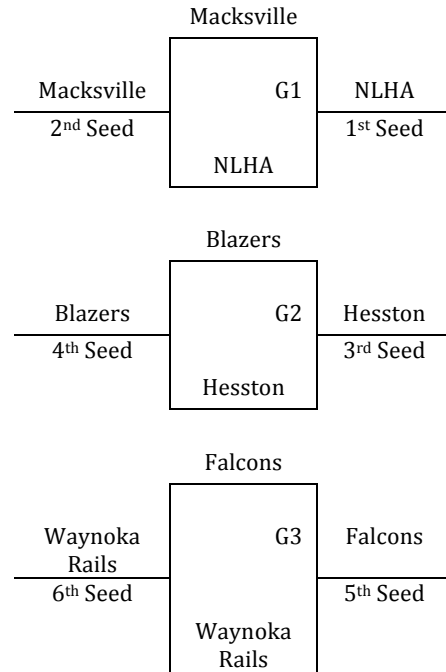

Pratt, KS – MAYB

July 25-26, 2015

4th/5th Grade Boys

Pool A	W	L	Pool B	W	L
1. Macksville 4th	II		4. Waynoka Rails 4th		II
2. Falcons 5th		II	5. Hesston 5th	I	I
3. Blazers 5th	I	I	6. NLHA 5th	II	

All teams to seed game (based on Pool Play W/L record)
and then on to bracket game

Saturday	MUN	PHS 2	PHS 1	LMS
8:00	1-2		-	-
9:00	-	-	-	-
10:00	4-5		-	-
11:00	-	-	-	-
12:00	5-6		-	-
1:00	-	-	-	-
2:00	1-3	-	-	-
3:00	4-6		-	-
4:00	2-3	-	-	-
5:00	-	-	-	-
6:00	-	-	-	G3
7:00	-	G2	G1	-
8:00	-	-	-	-
9:00	-	-	-	-
Sunday	MUN	PHS 2	PHS 1	LMS
8:00	-	-	-	-
9:00	-	G5	G4	-
10:00	-	-	-	-
11:00	-	-	-	-
12:00	-	-	-	-
1:00	-	G6	G7	-
2:00	-	-	-	G8
3:00	-	-	-	-
4:00	-	G9	G10	-

Pratt Recreation Department Gym 117 W 3rd Pratt, KS 67124 (MUN)
Pratt High School 400 S Hamilton Pratt, KS 67124 (PHS 1 & PHS 2)
Liberty Middle School 300 S Iuka Pratt, KS 67124 (LMS)