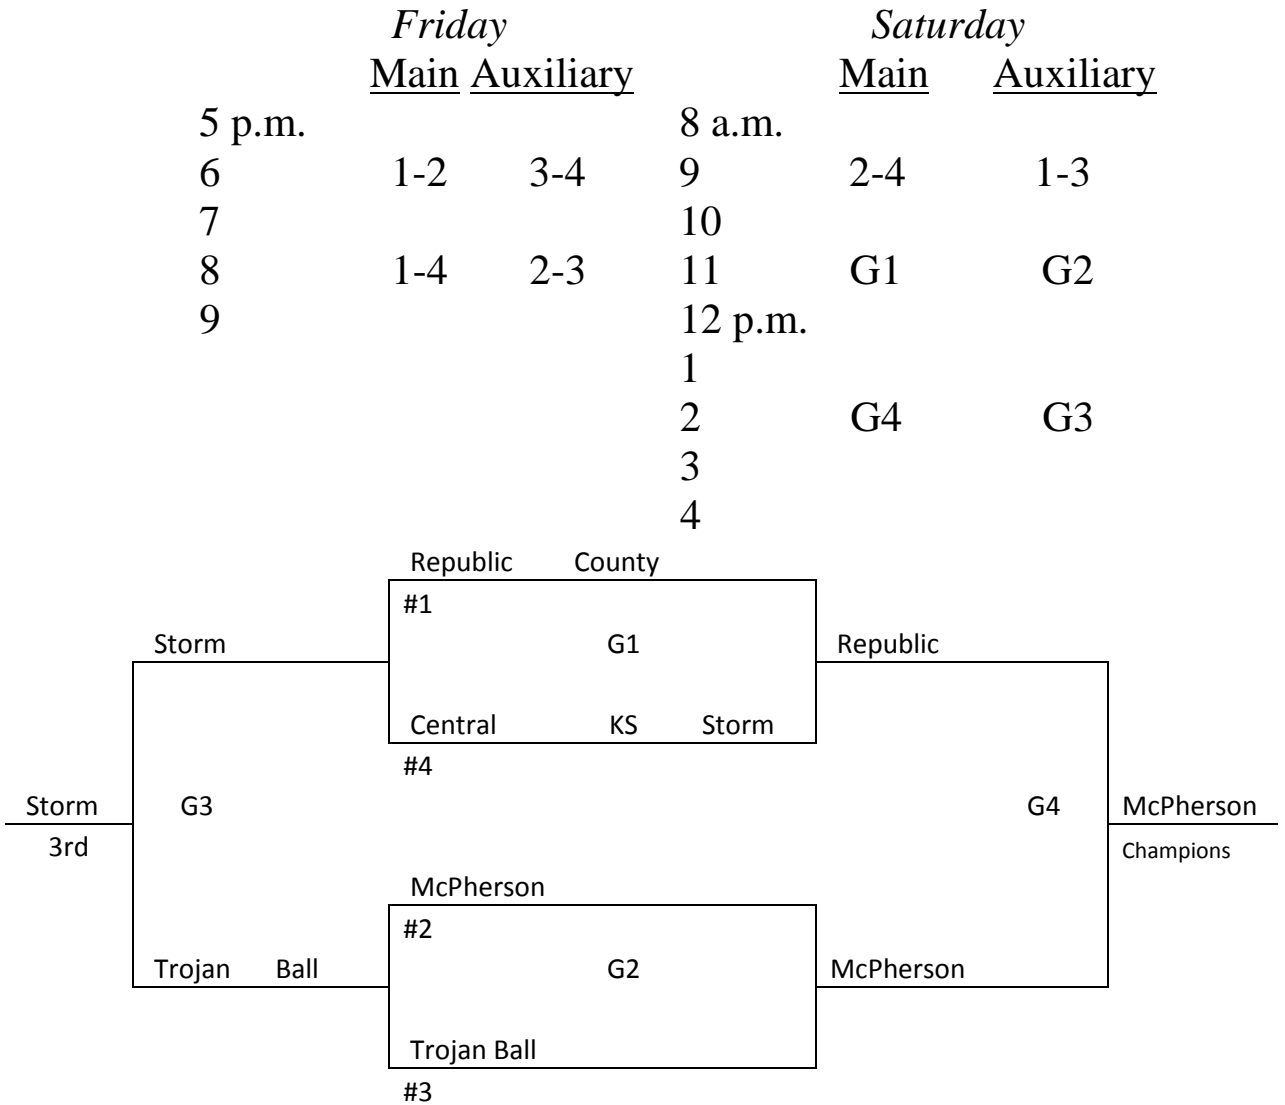

8/9/10 BOYS

Records in pool play will determine seeding in tournament. In case of tie in pool play, formula used by MAYB will be used to break ties. Games played in McPherson College Sport Center (Main and Auxiliary Gyms), 400 North Eshelman, McPherson 67460.

1) Central KS Storm
2) McPherson
3) Republic County
4) Trojan Ball