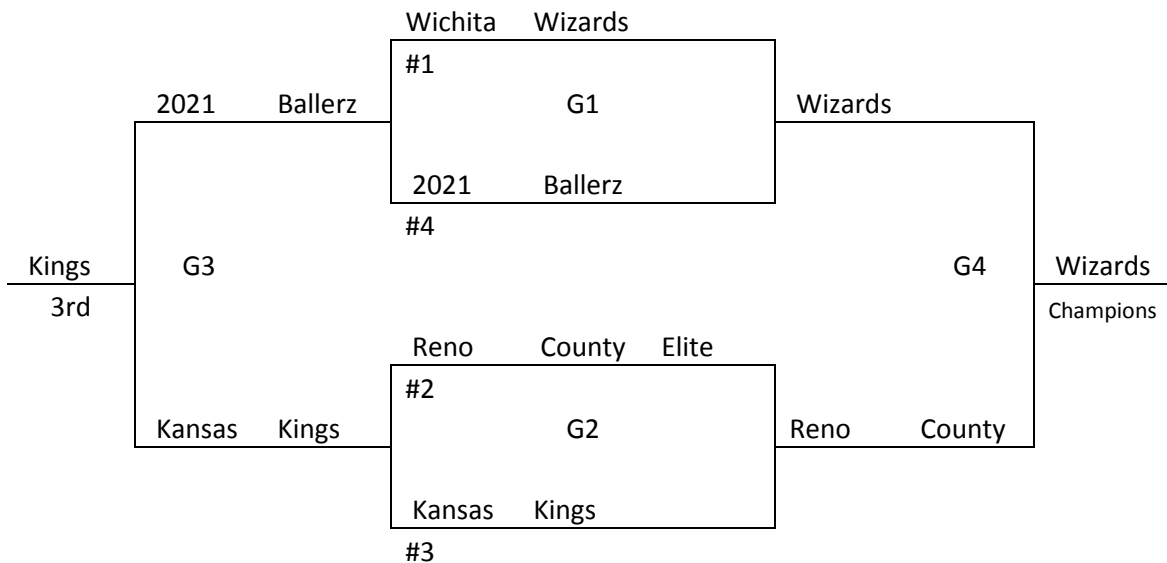

## 6-7 BOYS

Records in pool play will determine seeding in tournament. In case of tie in pool play, formula used by MAYB will be used to break ties. Games played in McPherson College Sport Center (Main and Auxiliary Gyms), 400 North Eshelman, McPherson 67460.

- 1) 2021 Ballerz
- 2) Kansas Kings
- 3) Wichita Wizards
- 4) Reno County Elite

	<i>Friday</i>			<i>Saturday</i>	
	<u>Main</u>	<u>Auxiliary</u>		<u>Main</u>	<u>Auxiliary</u>
5 p.m.	1-2	3-4	8 a.m.	2-3	1-4
6			9		
7	2-4	1-3	10	G1	G2
8			11		
9			12 p.m.		
			1	G4	G3
			2		
			3		
			4		