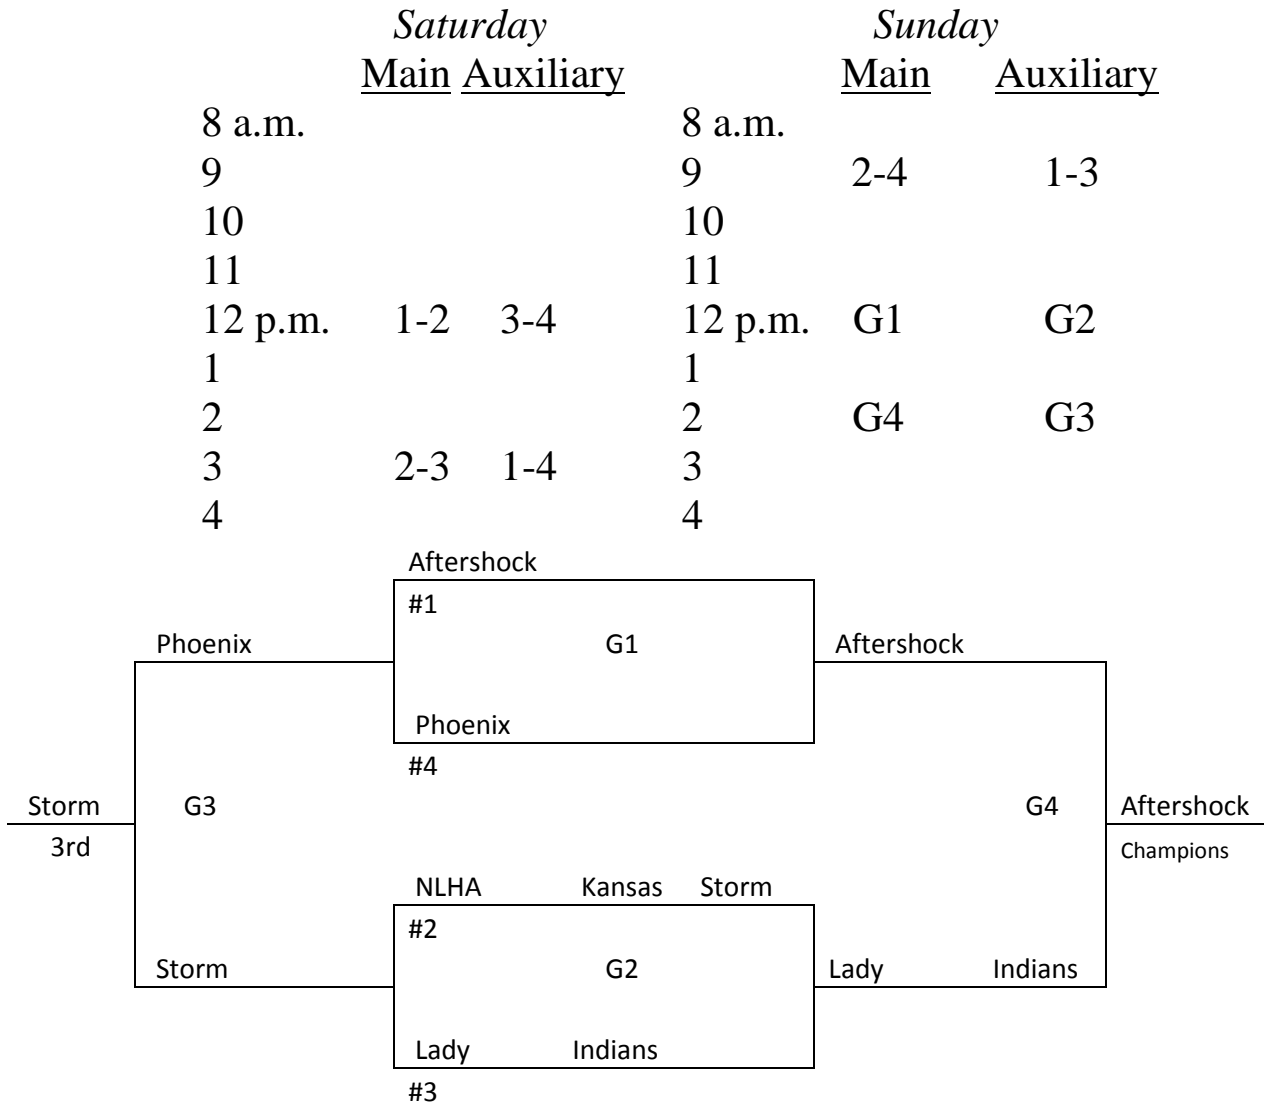

## 6-7 BOYS

Records in pool play will determine seeding in tournament. In case of tie in pool play, formula used by MAYB will be used to break ties. Games played in McPherson College Sport Center (Main and Auxiliary Gyms), 400 North Eshelman, McPherson 67460.

- 1) 2021 Ballerz
- 2) Kansas Kings
- 3) Wichita Wizards
- 4) Reno County Elite

	<i>Friday</i>			<i>Saturday</i>	
	<u>Main</u>	<u>Auxiliary</u>		<u>Main</u>	<u>Auxiliary</u>
5 p.m.	1-2	3-4	8 a.m.	2-3	1-4
6			9		
7	2-4	1-3	10	G1	G2
8			11		
9			12 p.m.		
			1	G4	G3
			2		
			3		
			4		

## 6-7 GIRLS

Records in pool play will determine seeding in tournament. In case of tie in pool play, formula used by MAYB will be used to break ties. Games played in McPherson College Sport Center (Main and Auxiliary Gyms), 400 North Eshelman, McPherson 67460.

- 1) Aftershock
- 2) Lady Indians
- 3) Phoenix
- 4) NLHA Kansas Storm