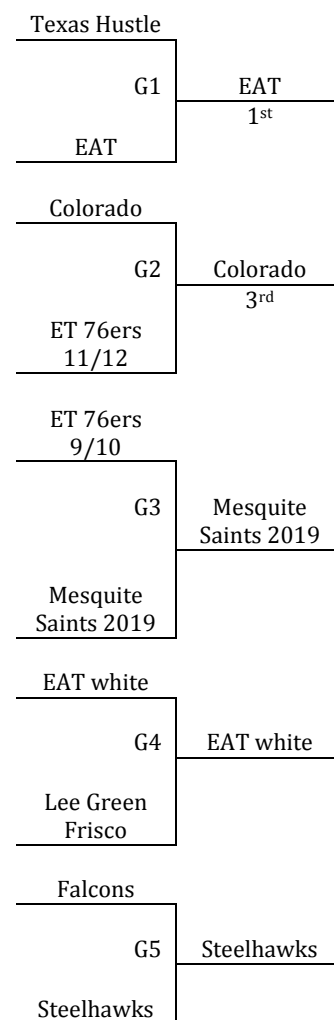

All teams to Bracket

Tie Breaker – 2 way tie = Head to Head, 3 way tie = coin flip

<b>Saturday</b>	<b>Court 5</b>	<b>Court 6</b>
1:00	1-2	3-4
2:00	-	-
3:00	1-3	2-4
4:00	-	-
5:00	1-4	2-3
6:00	-	-
7:00	-	-
8:00	-	-
<b>Sunday</b>	<b>Court 5</b>	<b>Court 6</b>
9:00	-	-
10:00	G1	G2
11:00	-	-
12:00	G3	G4
1:00	-	-
2:00	-	-

All teams to seed game and then on to bracket game  
Tie Breaker – 2 way tie = Head to Head, 3 way tie = coin flip

<b>Saturday</b>	<b>Court 1</b>	<b>Court 2</b>	<b>Court 3</b>
1:00	1-2	4-5	-
2:00	-	-	-
3:00	1-3	4-6	-
4:00	-	-	-
5:00	2-3	5-6	-
6:00	-	-	-
7:00	G1	G2	G3
8:00	-	-	-
<b>Sunday</b>	<b>Court 1</b>	<b>Court 2</b>	<b>Court 3</b>
9:00	-	-	-
10:00	G4	G5	-
11:00	-	-	-
12:00	G6	G7	G8
1:00	-	-	-
2:00	G9	G10	-

PSA - McKinney  
7205 Eldorado Pkwy  
McKinney, TX 75070

McKinney, TX – MAYB  
June 20-21, 2015

HS Boys

<b>Pool A</b>	<b>W</b>	<b>L</b>	<b>Pool B</b>	<b>W</b>	<b>L</b>
1. Texas Hustle	IIII		6. East Texas 76ers 11/12	III	I
2. Colorado Ballers Basketball Club	II	II	7. Mesquite Saints 2019	II	II
3. EAT – White	II	II	8. EAT – RED	IIII	
4. East Texas 76ers 9/10	II	II	9. Lee Green Basketball Frisco	I	III
5. Plano Falcons		IIII	10. Steelhawks		IIII

Top 2 teams in each pool to Bracket A, others to B  
Tie Breaker – 2 way tie = Head to Head, 3 way tie = coin flip

<b>Saturday</b>	<b>Court 1</b>	<b>Court 2</b>	<b>Court 3</b>	<b>Court 4</b>	<b>Court 5</b>	<b>Court 6</b>
1:00	-	-	-	-	-	-
2:00	1-2	3-4	6-7	8-9	-	-
3:00	-	-	-	-	-	-
4:00	1-3	2-5	6-8	7-10	-	-
5:00	-	-	-	-	-	-
6:00	1-4	3-5	6-9	8-10	-	-
7:00	-	-	-	-	-	-
8:00	-	-	-	1-5	2-4	6-10
<b>Sunday</b>	<b>Court 1</b>	<b>Court 2</b>	<b>Court 3</b>	<b>Court 4</b>	<b>Court 5</b>	<b>Court 6</b>
9:00	7-8	9-10	-	-	-	-
10:00	-	-	2-3	4-5	-	-
11:00	7-9	-	-	-	-	-
12:00	-	-	-	-	-	-
1:00	G1	G2	G3	G4	G5	-
2:00	-	-	-	-	-	-