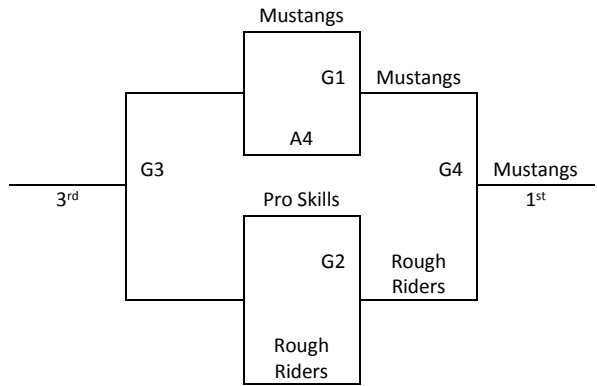

McKinney, TX – MAYB

June 20-21, 2015

**3<sup>rd</sup>/4<sup>th</sup> Grade Boys**

<b>Pool A</b>	<b>W</b>	<b>L</b>
1. Rough Riders 2024	I	II
2. Nike Pro Skills Elite	II	I
3. North Texas Mustangs	III	
4. Ballaz		

All teams to Bracket

Tie Breaker – 2 way tie = Head to Head, 3 way tie = coin flip

<b>Saturday</b>	<b>Court 5</b>	<b>Court 6</b>
1:00	1-2	3-4
2:00	-	-
3:00	1-3	2-4
4:00	-	-
5:00	1-4	2-3
6:00	-	-
7:00	-	-
8:00	-	-
<b>Sunday</b>	<b>Court 5</b>	<b>Court 6</b>
9:00	-	-
10:00	G1	G2
11:00	-	-
12:00	G3	G4
1:00	-	-
2:00	-	-

All teams to seed game and then on to bracket game  
Tie Breaker – 2 way tie = Head to Head, 3 way tie = coin flip

<b>Saturday</b>	<b>Court 1</b>	<b>Court 2</b>	<b>Court 3</b>
1:00	1-2	4-5	-
2:00	-	-	-
3:00	1-3	4-6	-
4:00	-	-	-
5:00	2-3	5-6	-
6:00	-	-	-
7:00	G1	G2	G3
8:00	-	-	-
<b>Sunday</b>	<b>Court 1</b>	<b>Court 2</b>	<b>Court 3</b>
9:00	-	-	-
10:00	G4	G5	-
11:00	-	-	-
12:00	G6	G7	G8
1:00	-	-	-
2:00	G9	G10	-