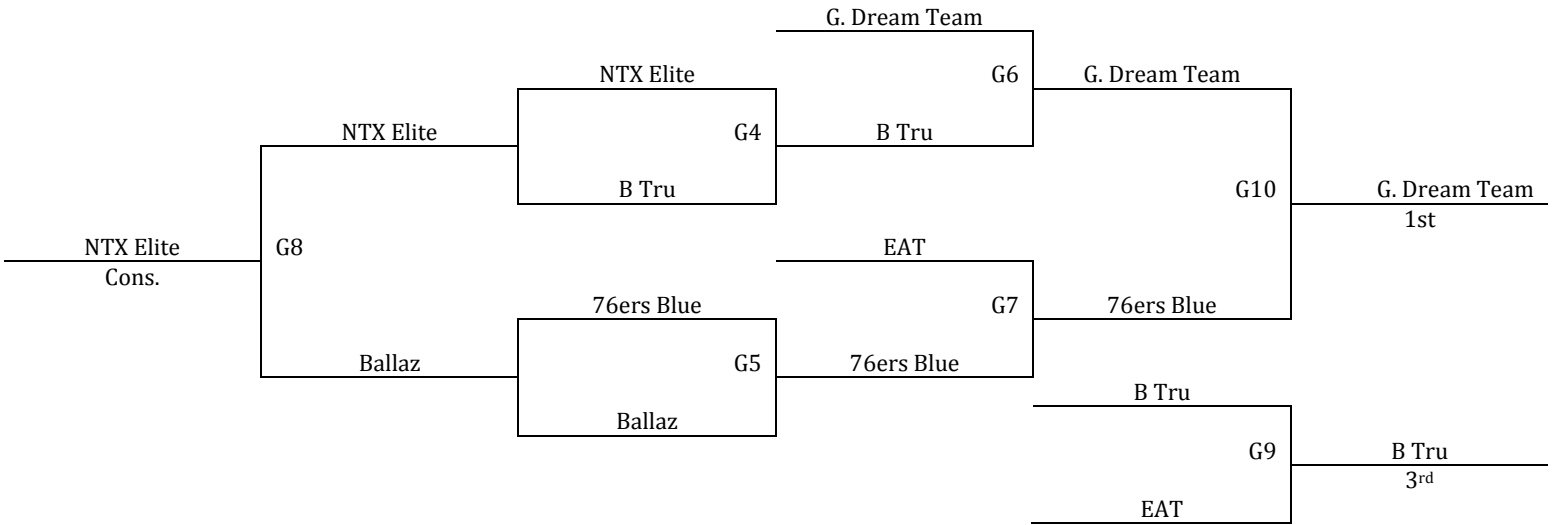

All teams to Bracket

Tie Breaker – 2 way tie = Head to Head, 3 way tie = coin flip

<b>Saturday</b>	<b>Court 5</b>	<b>Court 6</b>
1:00	1-2	3-4
2:00	-	-
3:00	1-3	2-4
4:00	-	-
5:00	1-4	2-3
6:00	-	-
7:00	-	-
8:00	-	-
<b>Sunday</b>	<b>Court 5</b>	<b>Court 6</b>
9:00	-	-
10:00	G1	G2
11:00	-	-
12:00	G3	G4
1:00	-	-
2:00	-	-

PSA - McKinney  
 7205 Eldorado Pkwy  
 McKinney, TX 75070

McKinney, TX – MAYB

June 20-21, 2015

7<sup>th</sup>/8<sup>th</sup> Grade Boys

<b>Pool A</b>	<b>W</b>	<b>L</b>	<b>Pool B</b>	<b>W</b>	<b>L</b>
1. EAT	II		4. Mansfield NTX Elite	I	I
2. East Texas 76ers Blue	I	I	5. Garland Dream Team	II	
3. B-TRU Ballers		II	6. Ballaz		II

All teams to seed game and then on to bracket game  
Tie Breaker – 2 way tie = Head to Head, 3 way tie = coin flip

<b>Saturday</b>	<b>Court 1</b>	<b>Court 2</b>	<b>Court 3</b>
1:00	1-2	4-5	-
2:00	-	-	-
3:00	1-3	4-6	-
4:00	-	-	-
5:00	2-3	5-6	-
6:00	-	-	-
7:00	G1	G2	G3
8:00	-	-	-
<b>Sunday</b>	<b>Court 1</b>	<b>Court 2</b>	<b>Court 3</b>
9:00	-	-	-
10:00	G4	G5	-
11:00	-	-	-
12:00	G6	G7	G8
1:00	-	-	-
2:00	G9	G10	-