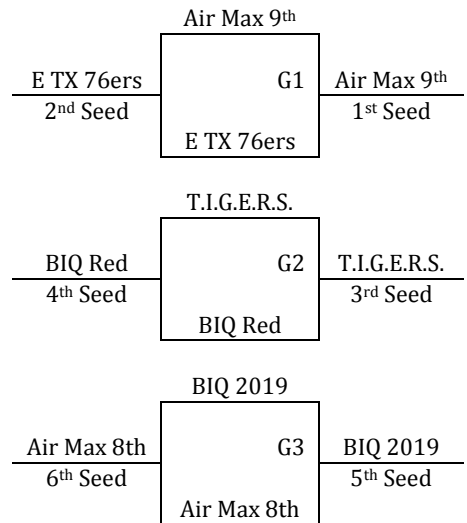

All teams to seed game and then on to bracket game  
Tie Breaker – 2 way tie = Head to Head, 3 way tie = coin flip

<b>Saturday</b>	<b>Court 1</b>	<b>Court 2</b>	<b>Court 3</b>
1:00	1-2	4-5	-
2:00	-	-	-
3:00	1-3	4-6	-
4:00	-	-	-
5:00	2-3	5-6	-
6:00	-	-	-
7:00	G1	G2	G3
8:00	-	-	-
<b>Sunday</b>	<b>Court 1</b>	<b>Court 2</b>	<b>Court 3</b>
9:00	-	-	-
10:00	G4	G5	-
11:00	-	-	-
12:00	G6	G7	G8
1:00	-	-	-
2:00	G9	G10	-

Top 2 teams in each pool to Bracket A, others to B  
Tie Breaker – 2 way tie = Head to Head, 3 way tie = coin flip

<b>Saturday</b>	<b>Court 1</b>	<b>Court 2</b>	<b>Court 3</b>	<b>Court 4</b>	<b>Court 5</b>	<b>Court 6</b>
1:00	-	-	-	-	-	-
2:00	1-2	3-4	6-7	8-9	-	-
3:00	-	-	-	-	-	-
4:00	1-3	2-5	6-8	7-10	-	-
5:00	-	-	-	-	-	-
6:00	1-4	3-5	6-9	8-10	-	-
7:00	-	-	-	-	-	-
8:00	-	-	-	1-5	2-4	6-10
<b>Sunday</b>	<b>Court 1</b>	<b>Court 2</b>	<b>Court 3</b>	<b>Court 4</b>	<b>Court 5</b>	<b>Court 6</b>
9:00	7-8	9-10	-	-	-	-
10:00	-	-	2-3	4-5	-	-
11:00	7-9	-	-	-	-	-
12:00	-	-	-	-	-	-
1:00	G1	G2	G3	G4	G5	-
2:00	-	-	-	-	-	-

PSA - McKinney  
7205 Eldorado Pkwy  
McKinney, TX 75070

McKinney, TX – MAYB

June 20-21, 2015

8<sup>th</sup>/9<sup>th</sup> Grade Girls

<b>Pool A</b>	<b>W</b>	<b>L</b>	<b>Pool B</b>	<b>W</b>	<b>L</b>
1. Air Max Girls 9 <sup>th</sup>	II		4. Lady BIQ Elite HS Red	I	I
2. TX Lady T.I.G.E.R.S. 8 <sup>th</sup> /9 <sup>th</sup>	I	I	5. Air Max Girls 8 <sup>th</sup>		II
3. Lady BIQ Elite 2019		II	6. East Texas 76ers	II	

All teams to seed game and then on to bracket game  
Tie Breaker – 2 way tie = Head to Head, 3 way tie = coin flip

<b>Saturday</b>	<b>Court 3</b>	<b>Court 4</b>	<b>Court 5</b>	<b>Court 6</b>
1:00	1-2	4-5	-	-
2:00	-	-	-	-
3:00	1-3	4-6	-	-
4:00	-	-	-	-
5:00	2-3	5-6	-	-
6:00	-	-	-	-
7:00	-	G1	G2	G3
8:00	-	-	-	-
<b>Sunday</b>	<b>Court 3</b>	<b>Court 4</b>	<b>Court 5</b>	<b>Court 6</b>
9:00	-	-	G4	G5
10:00	-	-	-	-
11:00	-	-	G6	G7
12:00	-	-	-	-
1:00	-	-	-	G8
2:00	-	-	G9	G10