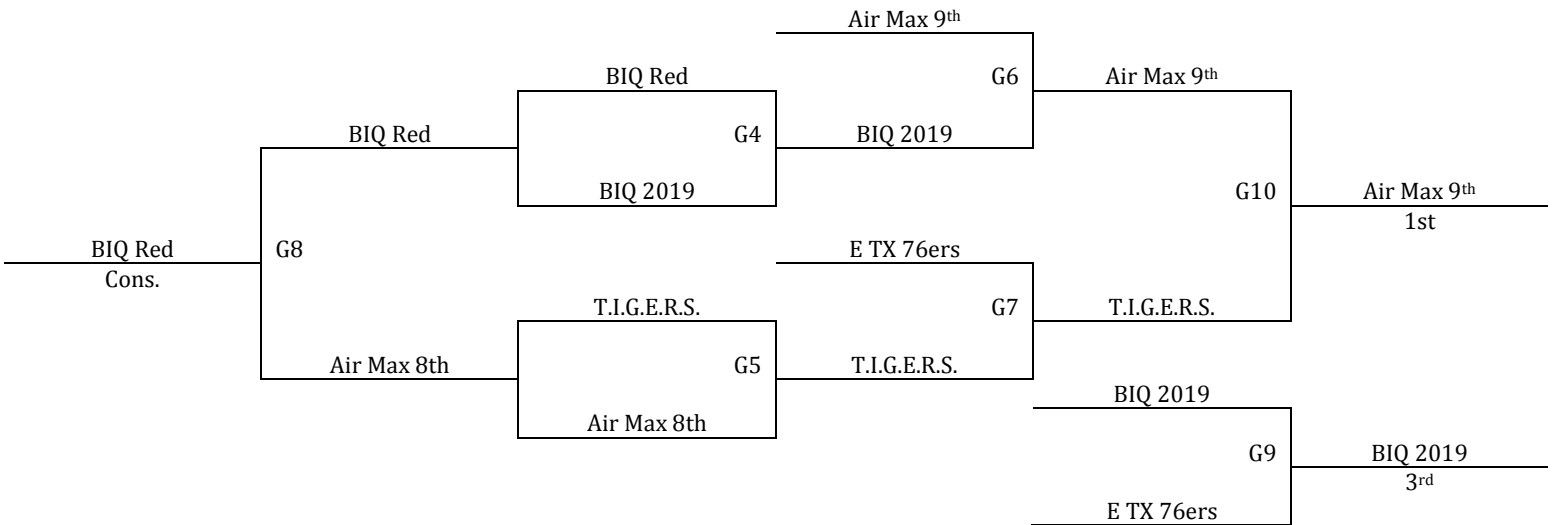

All teams to seed game and then on to bracket game  
Tie Breaker – 2 way tie = Head to Head, 3 way tie = coin flip

<b>Saturday</b>	<b>Court 1</b>	<b>Court 2</b>	<b>Court 3</b>
1:00	1-2	4-5	-
2:00	-	-	-
3:00	1-3	4-6	-
4:00	-	-	-
5:00	2-3	5-6	-
6:00	-	-	-
7:00	G1	G2	G3
8:00	-	-	-
<b>Sunday</b>	<b>Court 1</b>	<b>Court 2</b>	<b>Court 3</b>
9:00	-	-	-
10:00	G4	G5	-
11:00	-	-	-
12:00	G6	G7	G8
1:00	-	-	-
2:00	G9	G10	-

Top 2 teams in each pool to Bracket A, others to B  
Tie Breaker – 2 way tie = Head to Head, 3 way tie = coin flip

<b>Saturday</b>	<b>Court 1</b>	<b>Court 2</b>	<b>Court 3</b>	<b>Court 4</b>	<b>Court 5</b>	<b>Court 6</b>
1:00	-	-	-	-	-	-
2:00	1-2	3-4	6-7	8-9	-	-
3:00	-	-	-	-	-	-
4:00	1-3	2-5	6-8	7-10	-	-
5:00	-	-	-	-	-	-
6:00	1-4	3-5	6-9	8-10	-	-
7:00	-	-	-	-	-	-
8:00	-	-	-	1-5	2-4	6-10
<b>Sunday</b>	<b>Court 1</b>	<b>Court 2</b>	<b>Court 3</b>	<b>Court 4</b>	<b>Court 5</b>	<b>Court 6</b>
9:00	7-8	9-10	-	-	-	-
10:00	-	-	2-3	4-5	-	-
11:00	7-9	-	-	-	-	-
12:00	-	-	-	-	-	-
1:00	G1	G2	G3	G4	G5	-
2:00	-	-	-	-	-	-

PSA - McKinney  
7205 Eldorado Pkwy  
McKinney, TX 75070

McKinney, TX – MAYB

June 20-21, 2015

8<sup>th</sup>/9<sup>th</sup> Grade Girls

<b>Pool A</b>	<b>W</b>	<b>L</b>	<b>Pool B</b>	<b>W</b>	<b>L</b>
1. Air Max Girls 9 <sup>th</sup>	II		4. Lady BIQ Elite HS Red	I	I
2. TX Lady T.I.G.E.R.S. 8 <sup>th</sup> /9 <sup>th</sup>	I	I	5. Air Max Girls 8 <sup>th</sup>		II
3. Lady BIQ Elite 2019		II	6. East Texas 76ers	II	

All teams to seed game and then on to bracket game  
Tie Breaker – 2 way tie = Head to Head, 3 way tie = coin flip

<b>Saturday</b>	<b>Court 3</b>	<b>Court 4</b>	<b>Court 5</b>	<b>Court 6</b>
1:00	1-2	4-5	-	-
2:00	-	-	-	-
3:00	1-3	4-6	-	-
4:00	-	-	-	-
5:00	2-3	5-6	-	-
6:00	-	-	-	-
7:00	-	G1	G2	G3
8:00	-	-	-	-
<b>Sunday</b>	<b>Court 3</b>	<b>Court 4</b>	<b>Court 5</b>	<b>Court 6</b>
9:00	-	-	G4	G5
10:00	-	-	-	-
11:00	-	-	G6	G7
12:00	-	-	-	-
1:00	-	-	-	G8
2:00	-	-	G9	G10