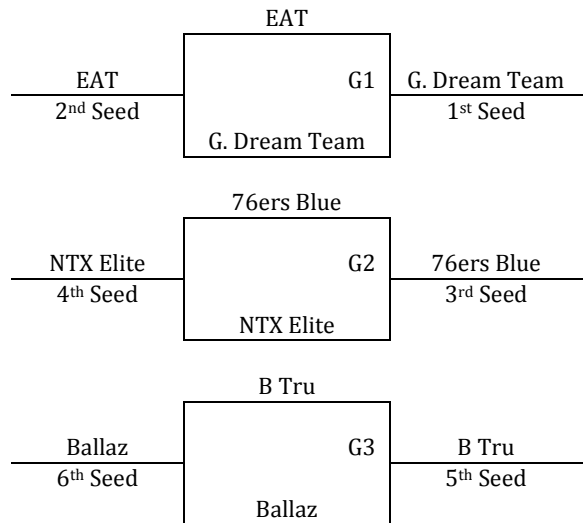

All teams to Bracket

Tie Breaker – 2 way tie = Head to Head, 3 way tie = coin flip

<b>Saturday</b>	<b>Court 5</b>	<b>Court 6</b>
1:00	1-2	3-4
2:00	-	-
3:00	1-3	2-4
4:00	-	-
5:00	1-4	2-3
6:00	-	-
7:00	-	-
8:00	-	-
<b>Sunday</b>	<b>Court 5</b>	<b>Court 6</b>
9:00	-	-
10:00	G1	G2
11:00	-	-
12:00	G3	G4
1:00	-	-
2:00	-	-

PSA - McKinney  
 7205 Eldorado Pkwy  
 McKinney, TX 75070

McKinney, TX – MAYB

June 20-21, 2015

7<sup>th</sup>/8<sup>th</sup> Grade Boys

<b>Pool A</b>	<b>W</b>	<b>L</b>	<b>Pool B</b>	<b>W</b>	<b>L</b>
1. EAT	II		4. Mansfield NTX Elite	I	I
2. East Texas 76ers Blue	I	I	5. Garland Dream Team	II	
3. B-TRU Ballers		II	6. Ballaz		II

All teams to seed game and then on to bracket game  
Tie Breaker – 2 way tie = Head to Head, 3 way tie = coin flip

<b>Saturday</b>	<b>Court 1</b>	<b>Court 2</b>	<b>Court 3</b>
1:00	1-2	4-5	-
2:00	-	-	-
3:00	1-3	4-6	-
4:00	-	-	-
5:00	2-3	5-6	-
6:00	-	-	-
7:00	G1	G2	G3
8:00	-	-	-
<b>Sunday</b>	<b>Court 1</b>	<b>Court 2</b>	<b>Court 3</b>
9:00	-	-	-
10:00	G4	G5	-
11:00	-	-	-
12:00	G6	G7	G8
1:00	-	-	-
2:00	G9	G10	-