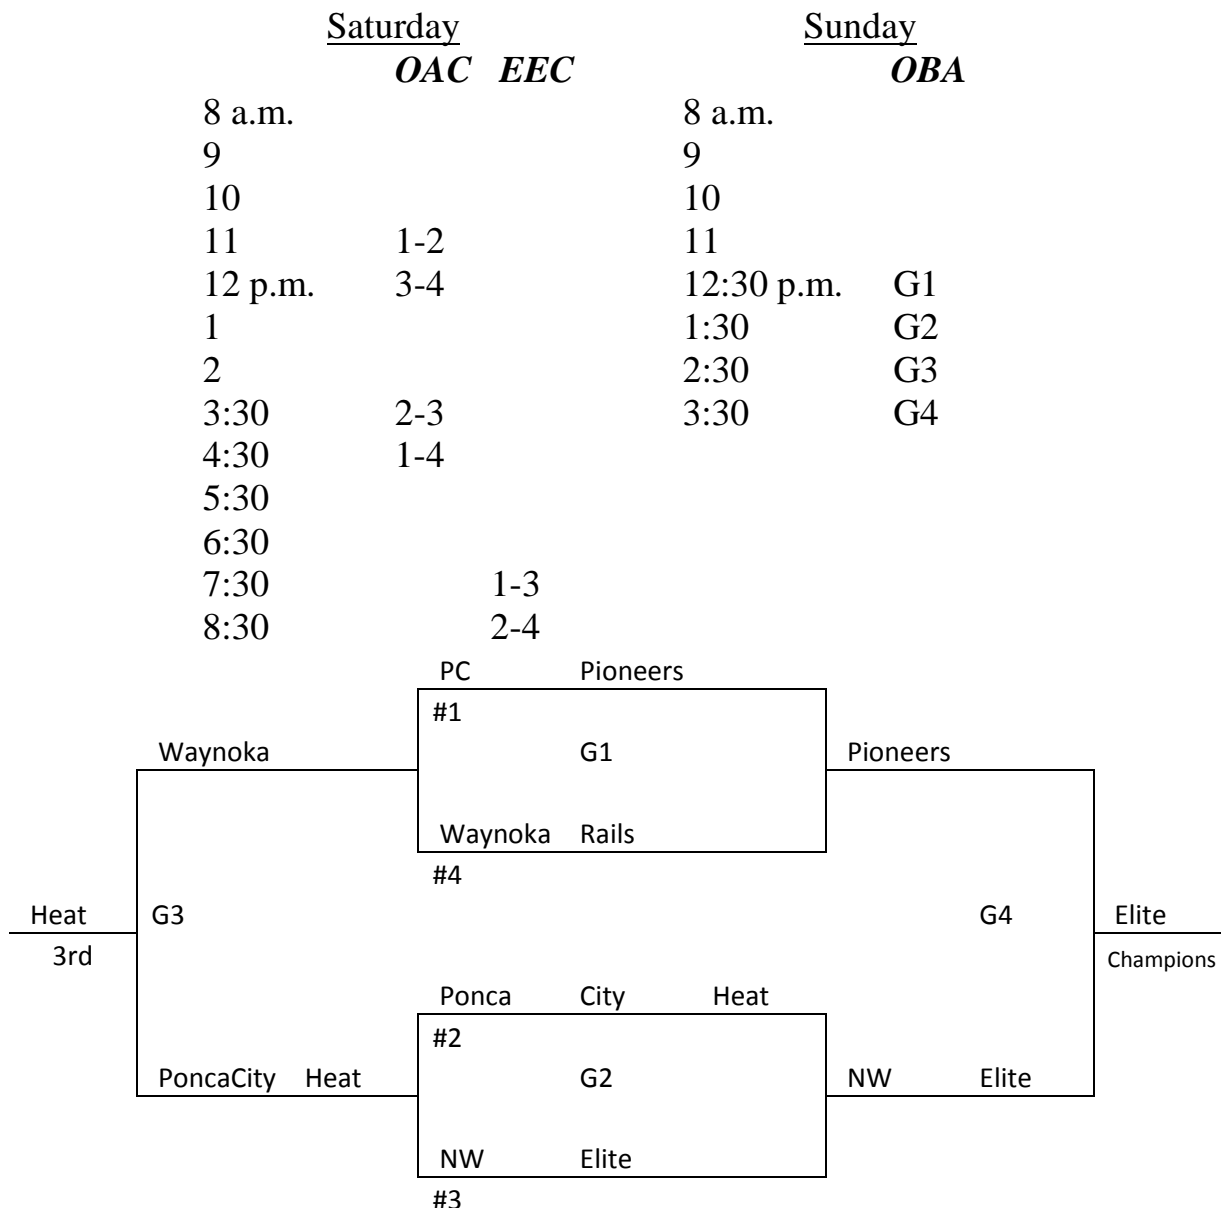

4-5 GIRLS

Records in pool play will be used to determine seeding in tournament. In case of tie in pool play, formula used by MAYB will be used to break tie. Games played at Oakwood Activity Center (OAC), 401 North Oakwood, Enid, 73703, and the Enid Event Center (EEC), 301 South Independence, Enid 73701. *Please be at your game at least 30 minutes ahead of game time. We will run ahead of schedule if possible.*

- 1) Waynoka Rails
- 2) Team Oklahoma 4
- 3) Enid Shock
- 4) Team Oklahoma 5

<u>Friday</u>	<u>OAC</u>	<u>Saturday</u>	<u>OAC EEC</u>
5 p.m.	2-3	8 a.m.	
6	1-4	9	2-4
7	1-2	10	1-3
8	3-4	11	
9		12 p.m.	
		1	G1
		2	G2
		3:30	
		4:30	
		5:30	G3
		6:30	G4

5-6 BOYS

Records in pool play will be used to determine seeding in tournament. In case of tie in pool play, formula used by MAYB will be used to break tie. Games played at Oakwood Activity Center (OAC), 401 North Oakwood, Enid, 73703, Oklahoma Bible Academy (OBA), 5913 West Chestnut, Enid, 73703, and the Enid Event Center (EEC), 301 South Independence, Enid 73701. *Please be at your game at least 30 minutes ahead of game time. We will run ahead of schedule if possible.*

- 1) PC Pioneers
- 2) Northwest Elite
- 3) Ponca City Heat
- 4) Waynoka Rails

6-7 Girls Bracket

7-8 BOYS

Records in pool play will be used to determine seeding in tournament. In case of tie in pool play, formula used by MAYB will be used to break tie. Games played at Drummond High School (DHS), Hiway 132 South and Kansas Avenue, Drummond, 73735, and the Enid Event Center (EEC), 301 South Independence, Enid 73701. *Please be at your game at least 30 minutes ahead of game time. We will run ahead of schedule if possible.*