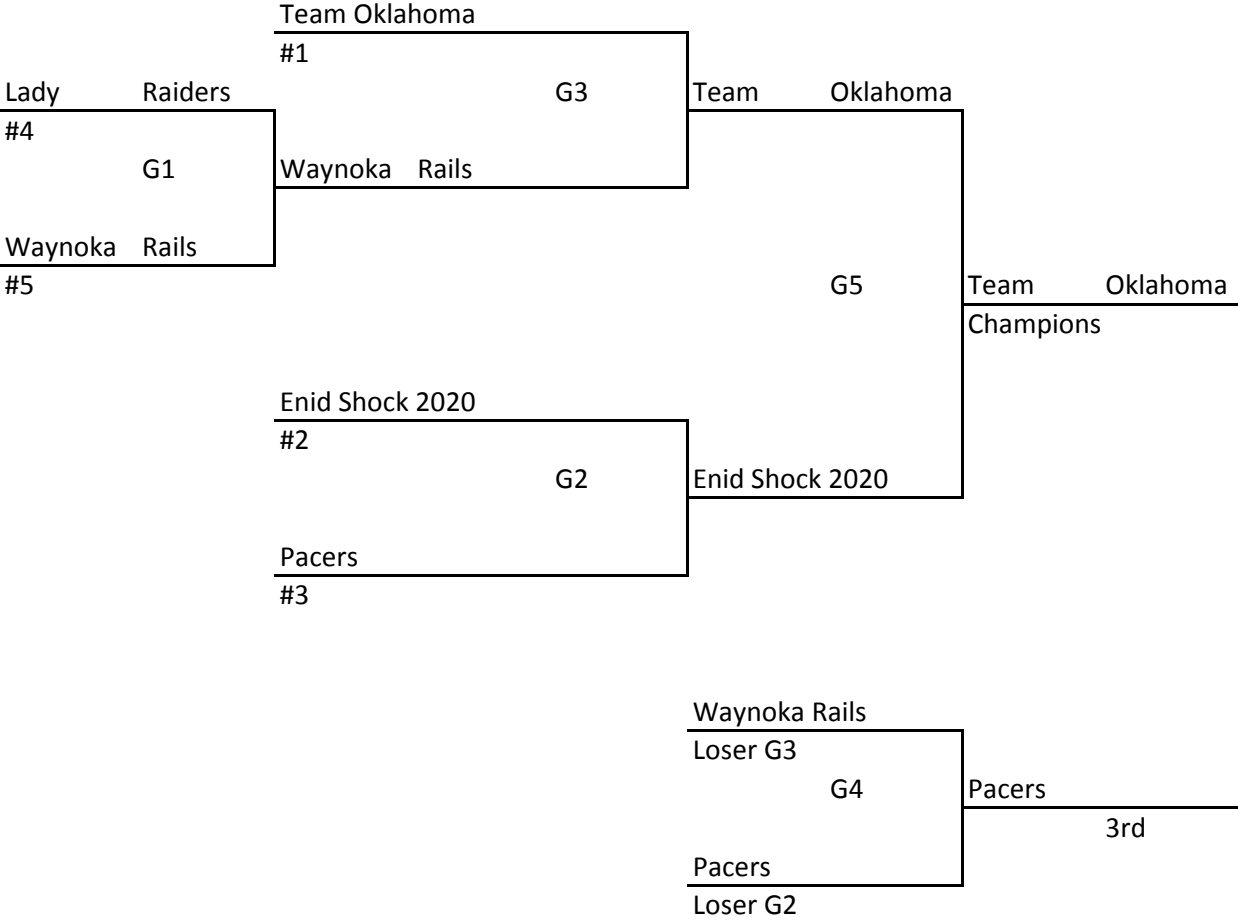

6-7 Girls Bracket