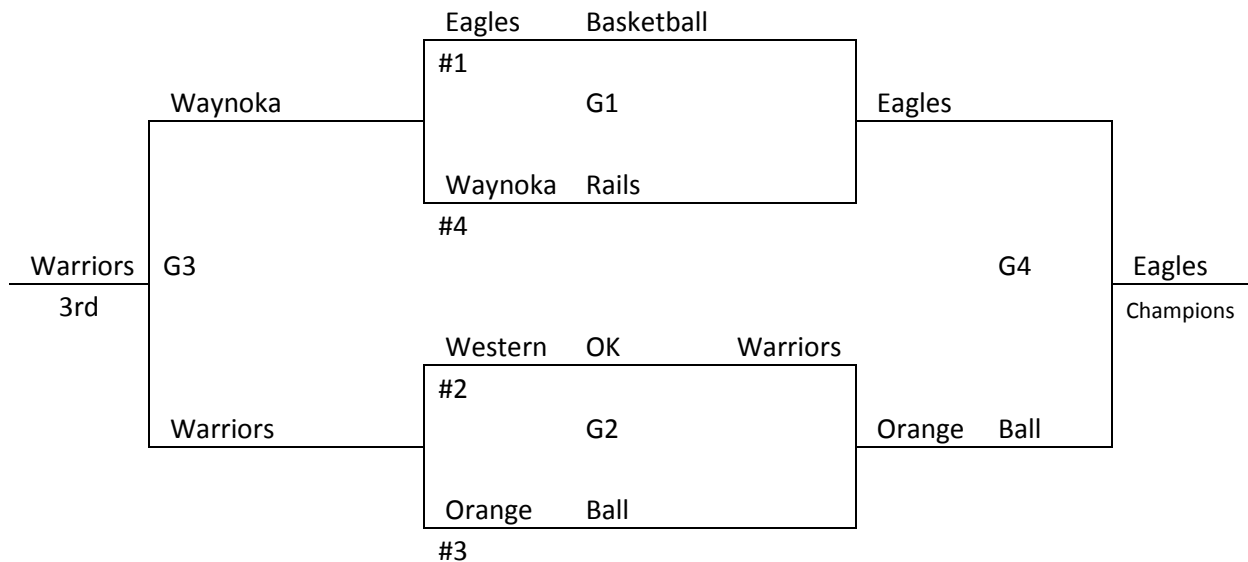

4-5 GIRLS

Records in pool play will be used to determine seeding in tournament. In case of tie in pool play, formula used by MAYB will be used to break tie. Games played at Oakwood Activity Center (OAC), 401 North Oakwood, Enid, 73703, and the Enid Event Center (EEC), 301 South Independence, Enid 73701. *Please be at your game at least 30 minutes ahead of game time. We will run ahead of schedule if possible.*

5-6 BOYS

Records in pool play will be used to determine seeding in tournament. In case of tie in pool play, formula used by MAYB will be used to break tie. Games played at Oakwood Activity Center (OAC), 401 North Oakwood, Enid, 73703, Oklahoma Bible Academy (OBA), 5913 West Chestnut, Enid, 73703, and the Enid Event Center (EEC), 301 South Independence, Enid 73701. *Please be at your game at least 30 minutes ahead of game time. We will run ahead of schedule if possible.*

- 1) PC Pioneers
- 2) Northwest Elite
- 3) Ponca City Heat
- 4) Waynoka Rails

6-7 Girls Bracket

7-8 BOYS

Records in pool play will be used to determine seeding in tournament. In case of tie in pool play, formula used by MAYB will be used to break tie. Games played at Drummond High School (DHS), Hiway 132 South and Kansas Avenue, Drummond, 73735, and the Enid Event Center (EEC), 301 South Independence, Enid 73701. *Please be at your game at least 30 minutes ahead of game time. We will run ahead of schedule if possible.*

- 1) Waynoka Rails
- 2) OK Orangeball
- 3) Eagles Basketball
- 4) Western Oklahoma Warriors

<u>Friday</u>		<u>Saturday</u>	
<i>DHS</i>		<i>EEC</i>	<i>DHS</i>
5 p.m.	2-4	8 a.m.	
6	1-3	9	
7	1-4	10	
8	2-3	11	1-2
9		12 p.m.	3-4
		1	
		2	G1
		3	G2
		4	G3
		5	G4