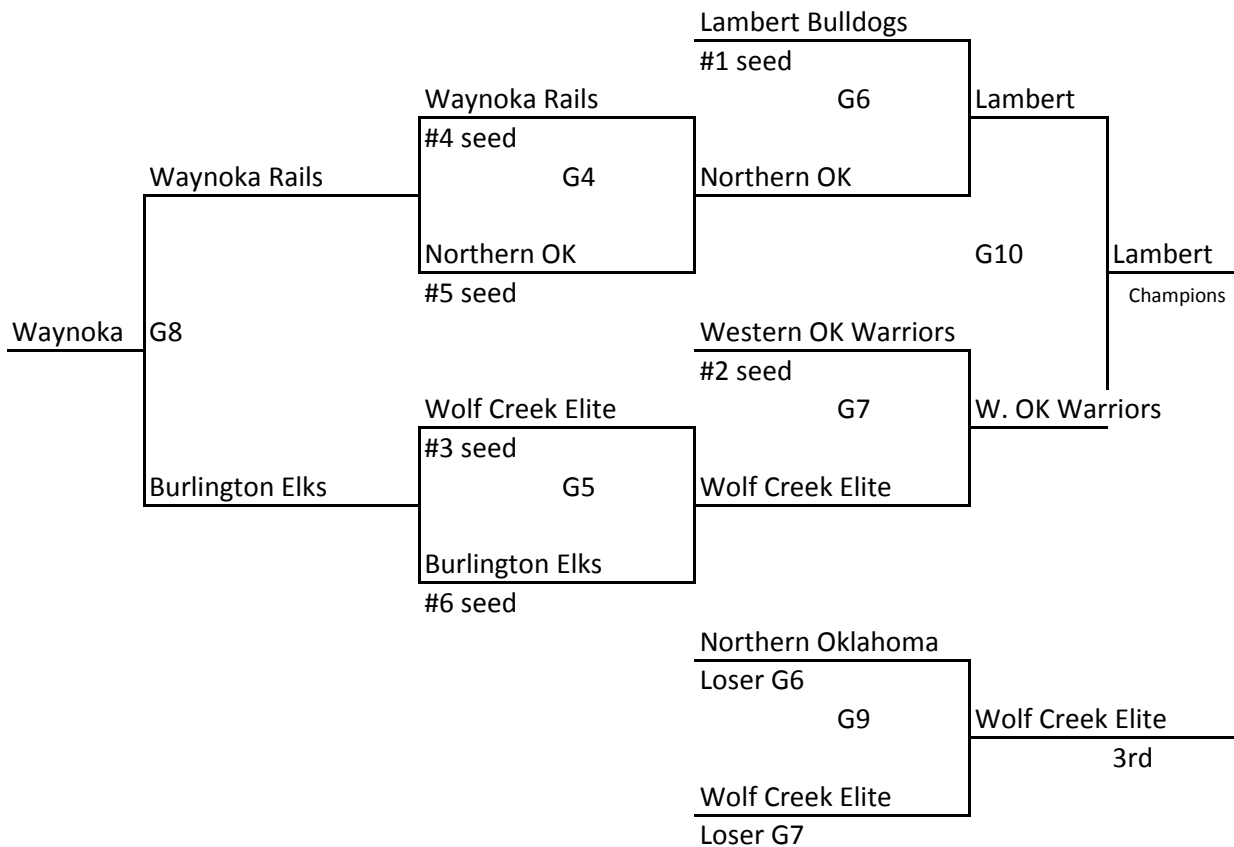

HIGH SCHOOL BOYS