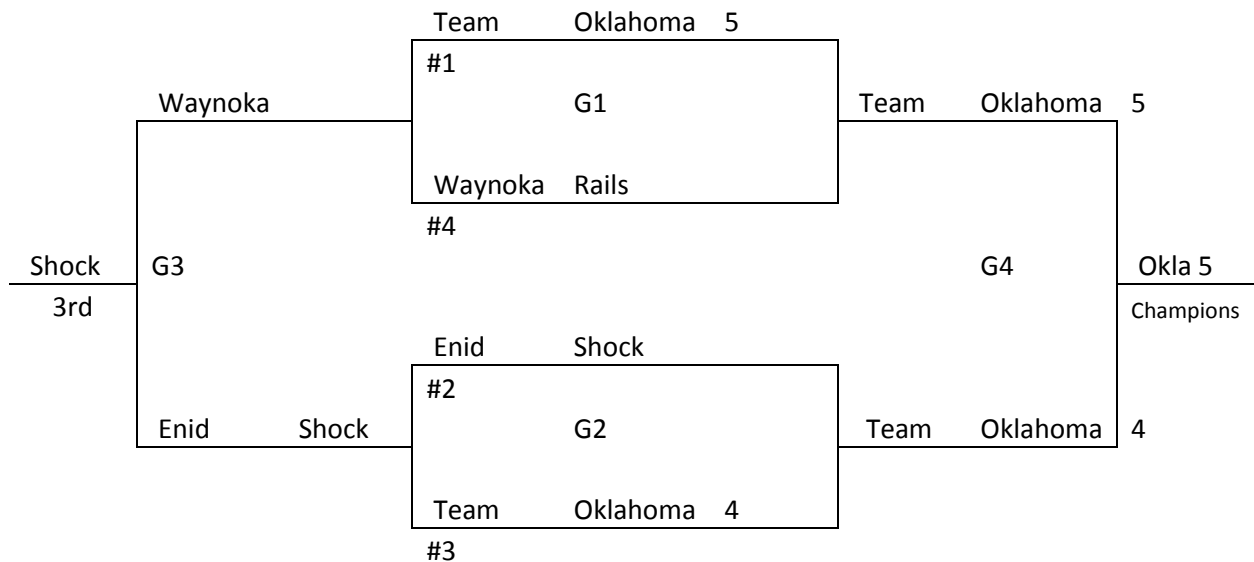

4-5 GIRLS

Records in pool play will be used to determine seeding in tournament. In case of tie in pool play, formula used by MAYB will be used to break tie. Games played at Oakwood Activity Center (OAC), 401 North Oakwood, Enid, 73703, and the Enid Event Center (EEC), 301 South Independence, Enid 73701. *Please be at your game at least 30 minutes ahead of game time. We will run ahead of schedule if possible.*

- 1) Waynoka Rails
- 2) Team Oklahoma 4
- 3) Enid Shock
- 4) Team Oklahoma 5

<u>Friday</u>	<u>OAC</u>	<u>Saturday</u>	<u>OAC EEC</u>
5 p.m.	2-3	8 a.m.	
6	1-4	9	2-4
7	1-2	10	1-3
8	3-4	11	
9		12 p.m.	
		1	G1
		2	G2
		3:30	
		4:30	
		5:30	G3
		6:30	G4

5-6 BOYS

Records in pool play will be used to determine seeding in tournament. In case of tie in pool play, formula used by MAYB will be used to break tie. Games played at Oakwood Activity Center (OAC), 401 North Oakwood, Enid, 73703, Oklahoma Bible Academy (OBA), 5913 West Chestnut, Enid, 73703, and the Enid Event Center (EEC), 301 South Independence, Enid 73701. *Please be at your game at least 30 minutes ahead of game time. We will run ahead of schedule if possible.*