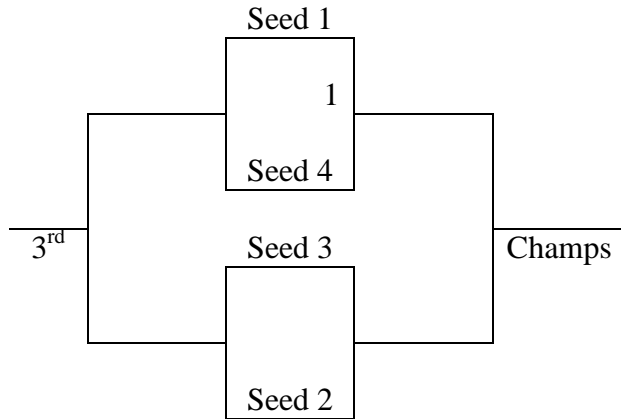

High School Girls Sports Plex

Pool A	<u>W</u>	<u>L</u>
1. Dubuque Senior 9/10th		
2. Dubuque Senior		
3. Waterloo East		
4. Team Real		

All Teams to bracket
Ties: 2 way- head to head, 3 way – coin flip

Saturday	SP 1	SP 2
8:00	-	-
9:00	-	-
10:00	1 v 2	3 v 4
11:00	-	-
12:00	-	-
1:00	1 v 3	2 v 4
2:00	-	-
3:00	-	-
4:00	4 v 1	2 v 3
5:00	-	-
6:00	-	-
7:00	-	-
8:00	-	-
9:00	-	-
Sunday	SP 1	SP 2
8:00	Seed 1 v 4	Seed 2 v 3
9:00	-	-
10:00	-	-
11:00	Championship	Consolation
12:00	-	-
1:00	-	-
2:00	-	-
3:00	-	-
4:00	-	-
5:00	-	-
6:00	-	-

Peet Junior High School
525 Seerely Blvd Cedar Falls 50613

Sports Plex
300 Jefferson Street Waterloo, Iowa 50702

- Please be at least 15 minutes early to games, if we can start games early we will. Thanks