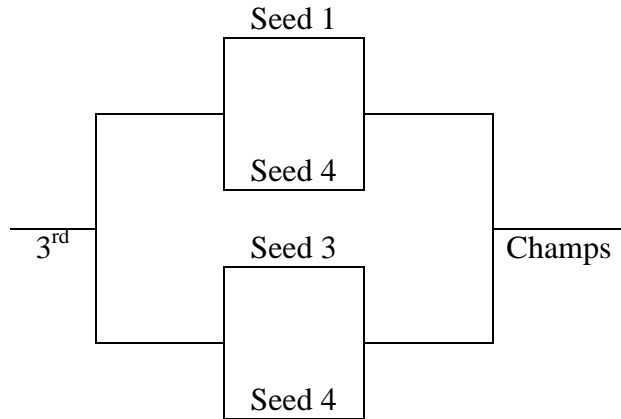

**7th/8th Grade Boys
Peet Jr. High**

Pool A	W	L
1. Sauk Valley		
2. Iowa Dynasty		
3. Iowa Thunder		
4. Impactt		
5. Leeon Lake		

All teams to Bracket (based on Pool Play W/L record)

Saturday	PJH 1	PJH 2	SP 1	SP 2
8:00	-	-	-	-
9:00	2-3	4-5	-	-
10:00	-	-	-	-
11:00	1-3	2-5	-	-
12:00	-	-	-	-
1:00	-	-	-	-
2:00	1-4	3-5	-	-
3:00	-	-	-	-
4:00	1-5	2-4	-	-
5:00	-	-	-	-
6:00	1-2	3-4	-	-
7:00	-	-	-	-
8:00	-	-	-	-
9:00	-	-	-	-
Sunday	PJH 1	PJH 2	SP 1	SP 2
8:00	-	-	-	-
9:00	-	-	-	-
10:00	G1	G3	-	-
11:00	-	-	-	-
12:00	-	-	-	-
1:00	-	-	-	-
2:00	-	-	G2	-
3:00	-	-	-	-
4:00	-	-	-	-
5:00	-	-	-	-

Peet Junior High School
525 Seerely Blvd Cedar falls 50613

Sports Plex
300 Jefferson Street Waterloo, Iowa 50702

- Please be at least 15 minutes early to games, if we can start games early we will. Thank you.

**9th/10th Grade Boys
Sports Plex**

Pool A	W	L
1. Impactt		
2. Iowa Cornsharks 16U		
3. Newman Knights		
4. Iowa Hustle		

All Teams to bracket
Ties: 2 way- head to head, 3 way – coin flip

Saturday	SP 1	SP 2
8:00	-	-
9:00	-	-
10:00	-	-
11:00	-	-
12:00	2 v 4	1 v 3
1:00	-	-
2:00	-	-
3:00	4 v 1	2 v 3
4:00	-	-
5:00	1 v 2	3 v 4
6:00	-	-
7:00	-	-
8:00	-	-
9:00	-	-
Sunday	SP 1	SP 2
8:00	-	-
9:00	-	-
10:00	1 v 4 seeds	2 v 3 seeds
11:00	-	-
12:00	-	-
1:00	Championship	Consolation
2:00	-	-
3:00	-	-
4:00	-	-
5:00	-	-
6:00	-	-