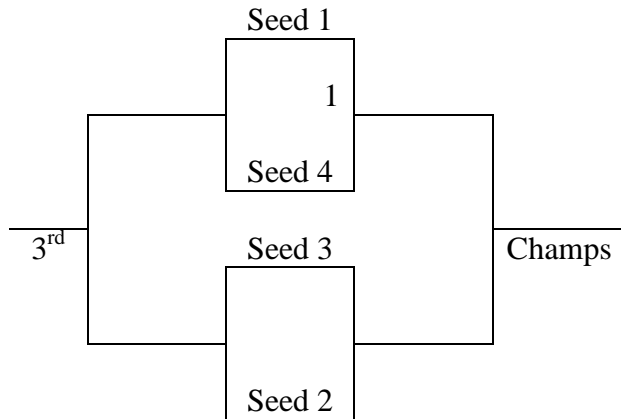

High School Boys Sports Plex

Pool A	<u>W</u>	<u>L</u>
1. Iowa Central Elite		
2. Mashalltown		
3. Team CCA		
4. Iowa Thunder		

All Teams to bracket
Ties: 2 way- head to head, 3 way – coin flip

Saturday	SP 1	SP 2
8:00	-	-
9:00	1 v 2	3 v 4
10:00	-	-
11:00	4 v 2	1 v 3
12:00	-	-
1:00	-	-
2:00	3 v 4	1 v 2
3:00	-	-
4:00	-	-
5:00	-	-
6:00	-	-
7:00	-	-
8:00	-	-
9:00	-	-
Sunday	SP 1	SP 2
8:00	-	-
9:00	1 v 4 seed	2 v 3 seed
10:00	-	-
11:00	-	-
12:00	Championship	Consolation
1:00	-	-
2:00	-	-
3:00	-	-
4:00	-	-
5:00	-	-
6:00	-	-

Peet Junior High School
525 Seerely Blvd Cedar Falls 50613

Sports Plex
300 Jefferson Street Waterloo, Iowa 50702

- Please be at least 15 minutes early to games, if we can start games early we will. Thank you

**7th/8th Grade Girls
Peet Jr. High**

<u>Pool A</u>	<u>W</u>	<u>L</u>
1. Team Red		
2. Huskers Elite		
3. Iowa Dragons		
4. Impact		

All Teams to bracket
Ties: 2 way- head to head, 3 way – coin flip

Saturday	PJH 1	PJH 2
8:00	1 v 2	3 v 4
9:00	-	-
10:00	4 v 2	1 v 3
11:00	-	-
12:00	2 v 3	4 v 1
1:00	-	-
2:00	-	-
3:00	-	-
4:00	-	-
5:00	-	-
6:00	-	-
7:00	-	-
8:00	-	-
9:00	-	-
Sunday	PJH 1	PJH 2
8:00	-	-
9:00	Seed 1 v 4	Seed 2 v 3
10:00	-	-
11:00	Championship	Consolation
12:00	-	-
1:00	-	-
2:00	-	-
3:00	-	-
4:00	-	-
5:00	-	-
6:00	-	-