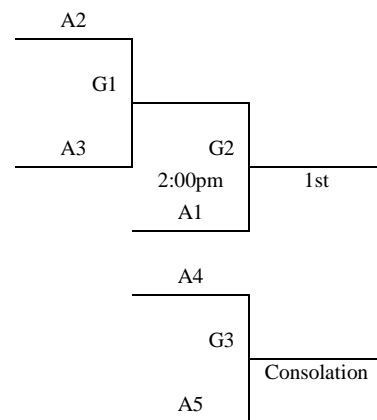

**5th-6th Grade Boys
Peet Jr High**

Pool A	W	L
1. Impactt		
2. Iowa Hustle		
3. Tomorrow Leaders 2		
4. Warriors		

All Teams to bracket
Ties: 2 way- head to head, 3 way – coin flip

Saturday	PJH 1	PJH 2
8:00	-	-
9:00	-	-
10:00	-	-
11:00	-	-
12:00	-	-
1:00	1 v 2	3 v 4
2:00	-	-
3:00	4 v 2	1 v 3
4:00	-	-
5:00	4 v 1	2 v 3
6:00	-	-
7:00	-	-
8:00	-	-
9:00	-	-
Sunday	PJH 1	PJH 2
8:00	1 v 4 seed	2 v 3 seed
9:00	-	-
10:00	-	-
11:00	-	-
12:00	Championship	Consolation
1:00	-	-
2:00	-	-
3:00	-	-
4:00	-	-
5:00	-	-
6:00	-	-

Peet Junior High School
525 Seerely Blvd Cedar Falls 50613

Sports Plex
300 Jefferson Street Waterloo, Iowa 50702

- Please be at least 15 minutes early to games, if we can start games early we will. Thank you.

**7th/8th Grade Boys
Peet Jr. High**

Pool A	W	L
1. Sauk Valley		
2. Iowa Dynasty		
3. Iowa Thunder		
4. Impactt		
5. Leeon Lake		

All teams to Bracket (based on Pool Play W/L record)

Saturday	PJH 1	PJH 2	SP 1	SP 2
8:00	-	-	-	-
9:00	2-3	4-5	-	-
10:00	-	-	-	-
11:00	1-3	2-5	-	-
12:00	-	-	-	-
1:00	-	-	-	-
2:00	1-4	3-5	-	-
3:00	-	-	-	-
4:00	1-5	2-4	-	-
5:00	-	-	-	-
6:00	1-2	3-4	-	-
7:00	-	-	-	-
8:00	-	-	-	-
9:00	-	-	-	-
Sunday	PJH 1	PJH 2	SP 1	SP 2
8:00	-	-	-	-
9:00	-	-	-	-
10:00	G1	G3	-	-
11:00	-	-	-	-
12:00	-	-	-	-
1:00	-	-	-	-
2:00	-	-	G2	-
3:00	-	-	-	-
4:00	-	-	-	-
5:00	-	-	-	-