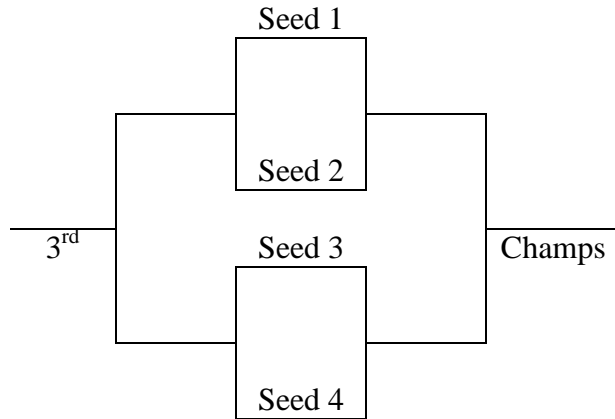

**7th/8th Grade Boys
Peet Jr. High**

Pool A	W	L
1. Sauk Valley		
2. Iowa Dynasty		
3. Iowa Thunder		
4. Impactt		
5. Leeon Lake		

All teams to Bracket (based on Pool Play W/L record)

Saturday	PJH 1	PJH 2	SP 1	SP 2
8:00	-	-	-	-
9:00	2-3	4-5	-	-
10:00	-	-	-	-
11:00	1-3	2-5	-	-
12:00	-	-	-	-
1:00	-	-	-	-
2:00	1-4	3-5	-	-
3:00	-	-	-	-
4:00	1-5	2-4	-	-
5:00	-	-	-	-
6:00	1-2	3-4	-	-
7:00	-	-	-	-
8:00	-	-	-	-
9:00	-	-	-	-
Sunday	PJH 1	PJH 2	SP 1	SP 2
8:00	-	-	-	-
9:00	-	-	-	-
10:00	G1	G3	-	-
11:00	-	-	-	-
12:00	-	-	-	-
1:00	-	-	-	-
2:00	-	-	G2	-
3:00	-	-	-	-
4:00	-	-	-	-
5:00	-	-	-	-

**9th/10th Grade Boys
Sports Plex**

Pool A	W	L
1. Impactt		
2. Iowa Cornsharks 16U		
3. Newman Knights		
4. Iowa Hustle		

All Teams to bracket
Ties: 2 way- head to head, 3 way – coin flip

Saturday	SP 1	SP 2
8:00	-	-
9:00	-	-
10:00	-	-
11:00	-	-
12:00	2 v 4	1 v 3
1:00	-	-
2:00	-	-
3:00	4 v 1	2 v 3
4:00	-	-
5:00	1 v 2	3 v 4
6:00	-	-
7:00	-	-
8:00	-	-
9:00	-	-
Sunday	SP 1	SP 2
8:00	-	-
9:00	-	-
10:00	1 v 4 seeds	2 v 3 seeds
11:00	-	-
12:00	-	-
1:00	Championship	Consolation
2:00	-	-
3:00	-	-
4:00	-	-
5:00	-	-
6:00	-	-

Peet Junior High School
525 Seerely Blvd Cedar falls 50613

Sports Plex
300 Jefferson Street Waterloo, Iowa 50702

- Please be at least 15 minutes early to games, if we can start games early we will. Thank you.

High School Boys Sports Plex

Pool A	<u>W</u>	<u>L</u>
1. Iowa Central Elite		
2. Mashalltown		
3. Team CCA		
4. Iowa Thunder		

All Teams to bracket
Ties: 2 way- head to head, 3 way – coin flip

Saturday	SP 1	SP 2
8:00	-	-
9:00	1 v 2	3 v 4
10:00	-	-
11:00	4 v 2	1 v 3
12:00	-	-
1:00	-	-
2:00	3 v 4	1 v 2
3:00	-	-
4:00	-	-
5:00	-	-
6:00	-	-
7:00	-	-
8:00	-	-
9:00	-	-
Sunday	SP 1	SP 2
8:00	-	-
9:00	1 v 4 seed	2 v 3 seed
10:00	-	-
11:00	-	-
12:00	Championship	Consolation
1:00	-	-
2:00	-	-
3:00	-	-
4:00	-	-
5:00	-	-
6:00	-	-