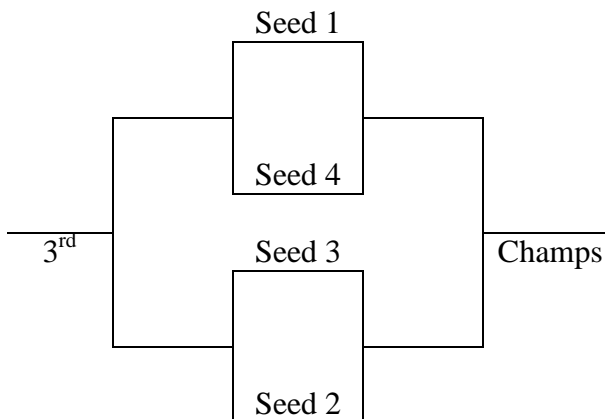

**5th-6th Grade Boys
Peet Jr High**

Pool A	W	L
1. Impactt		
2. Iowa Hustle		
3. Tomorrow Leaders 2		
4. Warriors		

All Teams to bracket
Ties: 2 way- head to head, 3 way – coin flip

Saturday	PJH 1	PJH 2
8:00	-	-
9:00	-	-
10:00	-	-
11:00	-	-
12:00	-	-
1:00	1 v 2	3 v 4
2:00	-	-
3:00	4 v 2	1 v 3
4:00	-	-
5:00	4 v 1	2 v 3
6:00	-	-
7:00	-	-
8:00	-	-
9:00	-	-
Sunday	PJH 1	PJH 2
8:00	1 v 4 seed	2 v 3 seed
9:00	-	-
10:00	-	-
11:00	-	-
12:00	Championship	Consolation
1:00	-	-
2:00	-	-
3:00	-	-
4:00	-	-
5:00	-	-
6:00	-	-

**7th/8th Grade Boys
Peet Jr. High**

Pool A	W	L
1. Sauk Valley		
2. Iowa Dynasty		
3. Iowa Thunder		
4. Impactt		
5. Leeon Lake		

All teams to Bracket (based on Pool Play W/L record)

Saturday	PJH 1	PJH 2	SP 1	SP 2
8:00	-	-	-	-
9:00	2-3	4-5	-	-
10:00	-	-	-	-
11:00	1-3	2-5	-	-
12:00	-	-	-	-
1:00	-	-	-	-
2:00	1-4	3-5	-	-
3:00	-	-	-	-
4:00	1-5	2-4	-	-
5:00	-	-	-	-
6:00	1-2	3-4	-	-
7:00	-	-	-	-
8:00	-	-	-	-
9:00	-	-	-	-
Sunday	PJH 1	PJH 2	SP 1	SP 2
8:00	-	-	-	-
9:00	-	-	-	-
10:00	G1	G3	-	-
11:00	-	-	-	-
12:00	-	-	-	-
1:00	-	-	-	-
2:00	-	-	G2	-
3:00	-	-	-	-
4:00	-	-	-	-
5:00	-	-	-	-