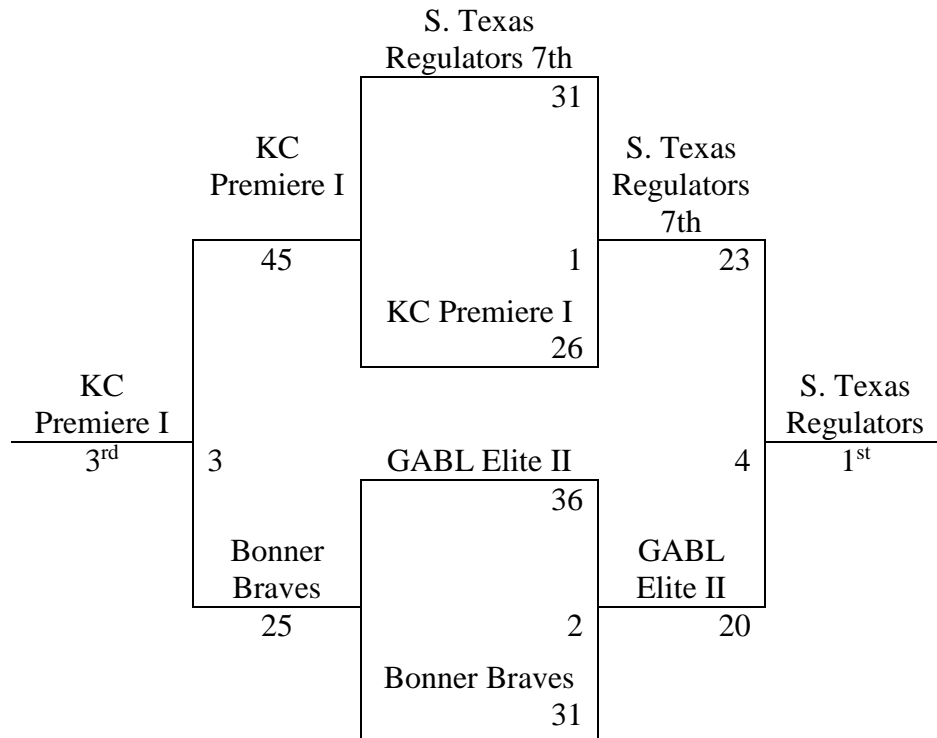

7th /8th Grade Boys

Round robin pool play with the top 2 from each pool going to the A Bracket, while the bottom 2 from each pool going to the B Bracket. Tie Break head to head. 3 or more teams decided by point differential with +15 as the most points accumulated and -15 as the most points lost.

Pool A	W	L	Seed	Pool B	Wins	Losses	Seed
9) GABL Elite I	3	0	1	13) S. Tex Regulators 8th	2	1	2
10) KC Premiere Red	2	1	2	14) GABL Elite II	1	2	3
11) Bonner Braves	0	3	4	15) KC Premiere	0	4	4
12) S. Tex Regulators 7 th	1	2	3	16) Coffeyville Magic	3	0	1

A Bracket

B Bracket

8th Grade Girls

Round robin pool play for bracket seeding tournament, Tie Break head to head. 3 or more teams point differential

Pool A	Wins	Losses	Seed	Pts +/-
17. All Frontier Attack	0	3	4	
18. Coffeyville Magic	3	0	1	
19. North Missouri Hydra	2	1	2	
20. KC Scouts	1	2	3	