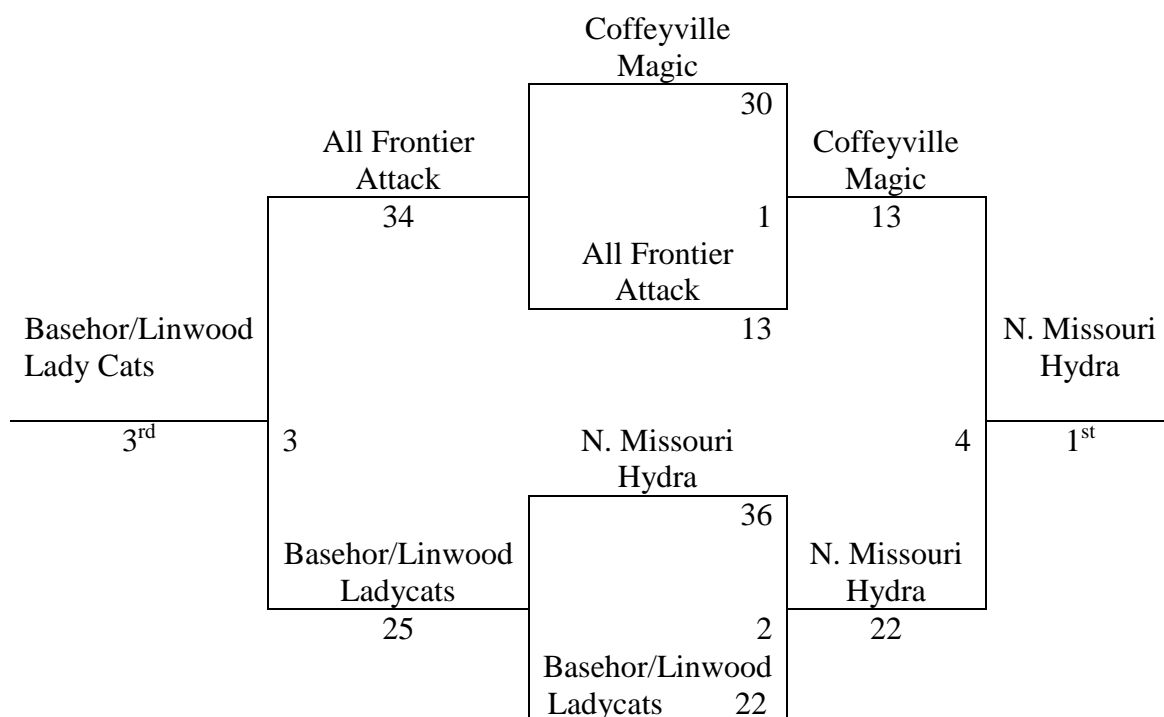

Pool A	W	L	Seed	Pool B	Wins	Losses	Seed
9) GABL Elite I	3	0	1	13) S. Tex Regulators 8th	2	1	2
10) KC Premiere Red	2	1	2	14) GABL Elite II	1	2	3
11) Bonner Braves	0	3	4	15) KC Premiere	0	4	4
12) S. Tex Regulators 7 th	1	2	3	16) Coffeyville Magic	3	0	1

A Bracket

B Bracket

8th Grade Girls

Round robin pool play for bracket seeding tournament, Tie Break head to head. 3 or more teams point differential

Pool A	Wins	Losses	Seed	Pts +/-
17. All Frontier Attack	0	3	4	
18. Coffeyville Magic	3	0	1	
19. North Missouri Hydra	2	1	2	
20. KC Scouts	1	2	3	

4 TEAM BRACKET

High School Boys

Round robin pool play with the top 2 from each pool going to the A Bracket, while the bottom 2 from each pool going to the B Bracket. Tie Break head to head. 3 or more teams decided by point differential with +15 as the most points accumulated and -15 as the most points lost.