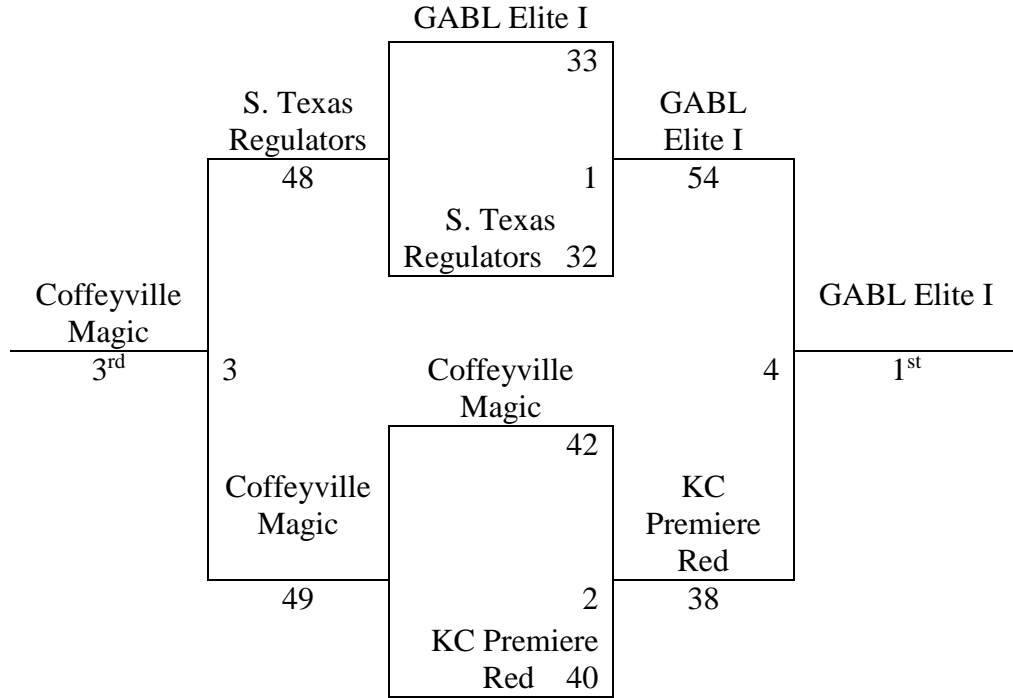

7th /8th Grade Boys

Round robin pool play with the top 2 from each pool going to the A Bracket, while the bottom 2 from each pool going to the B Bracket. Tie Break head to head. 3 or more teams decided by point differential with +15 as the most points accumulated and -15 as the most points lost.

Pool A	W	L	Seed	Pool B	Wins	Losses	Seed
9) GABL Elite I	3	0	1	13) S. Tex Regulators 8th	2	1	2
10) KC Premiere Red	2	1	2	14) GABL Elite II	1	2	3
11) Bonner Braves	0	3	4	15) KC Premiere	0	4	4
12) S. Tex Regulators 7 th	1	2	3	16) Coffeyville Magic	3	0	1

A Bracket

B Bracket

8th Grade Girls

Round robin pool play for bracket seeding tournament, Tie Break head to head. 3 or more teams point differential

Pool A	Wins	Losses	Seed	Pts +/-
17. All Frontier Attack	0	3	4	
18. Coffeyville Magic	3	0	1	
19. North Missouri Hydra	2	1	2	
20. KC Scouts	1	2	3	