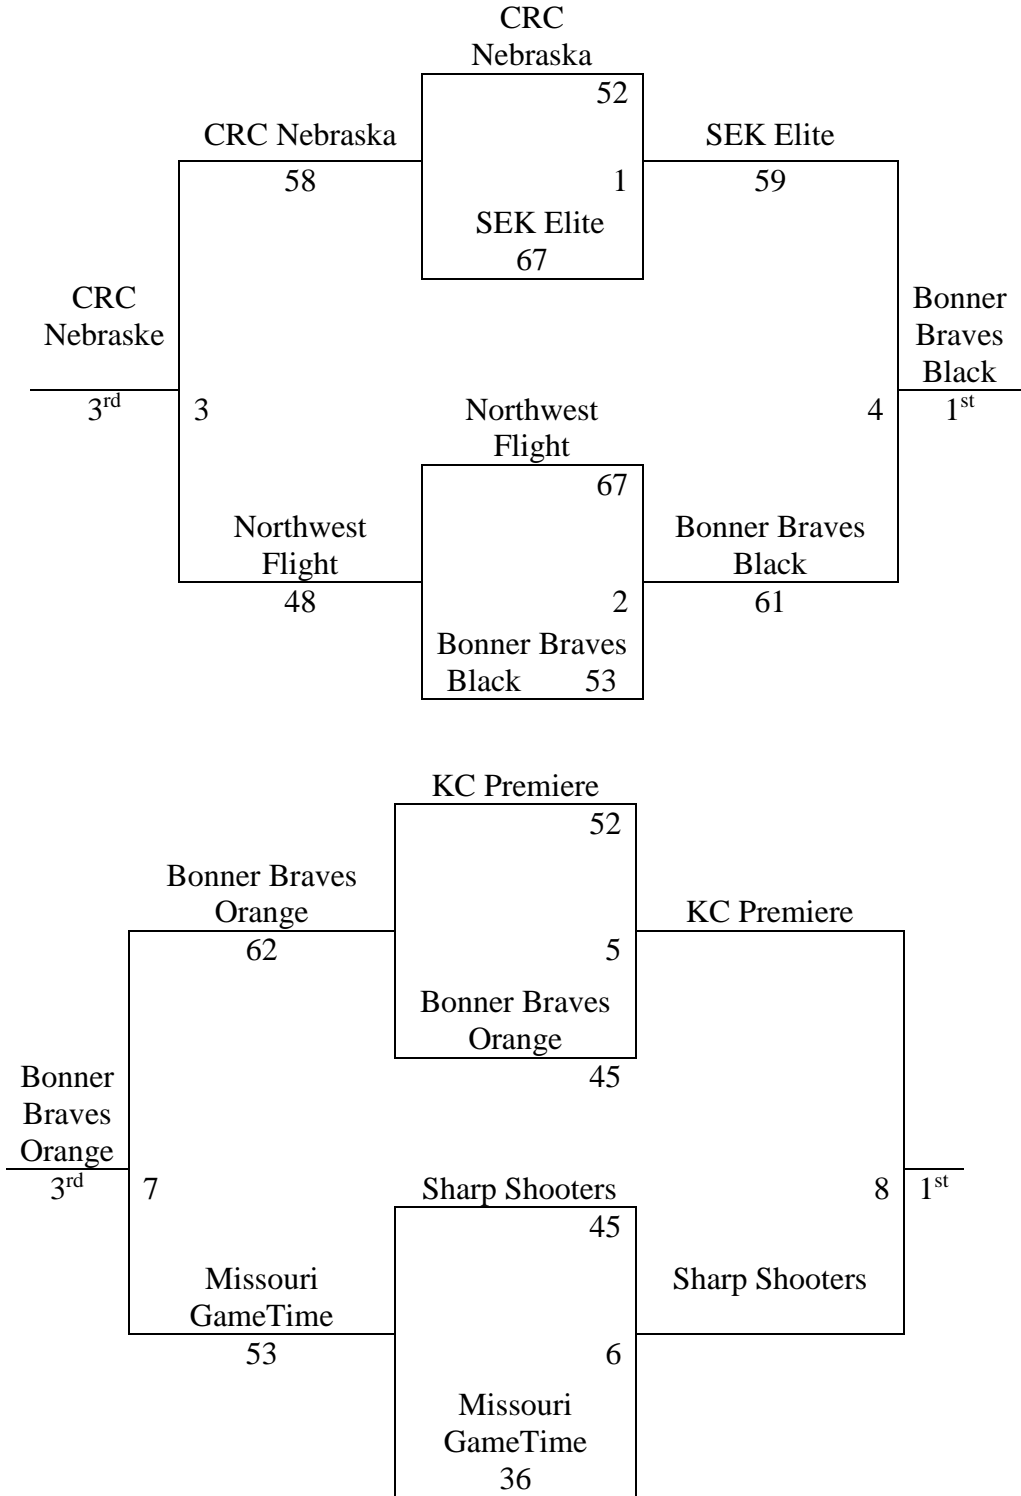

A Bracket

High School Girls

Round robin pool play for bracket seeding tournament, Tie Break head to head. 3 or more teams point differential

Pool A	Wins	Losses	Seed	Pts +/-
21. Lansing Lady Lions	1	2	3	
22. Northern Heights	0	3	4	
23. North Missouri Hydra	2	1	2	
24. Khaos	3	0	1	

Saturday	District PE Court 1	District PE Court 2	Clark Middle School
9:00	23-24	-	-
10:00	21-22	-	-
11:00	21-23	-	-
12:00	-	-	-
1:00	21-24	22-23	-
2:00	-	-	-
3:00	22-24	-	-
Sunday	District PE Court 1	District PE Court 2	Clark Middle School
9:00	-	-	-
10:00	-	-	-
11:00	-	-	-
12:00	-	-	-
1:00	Gm 1	Gm2	-
2:00	-	-	-
3:00	Gm 4	Gm 3	-
4:00	-	-	-

4 TEAM BRACKET