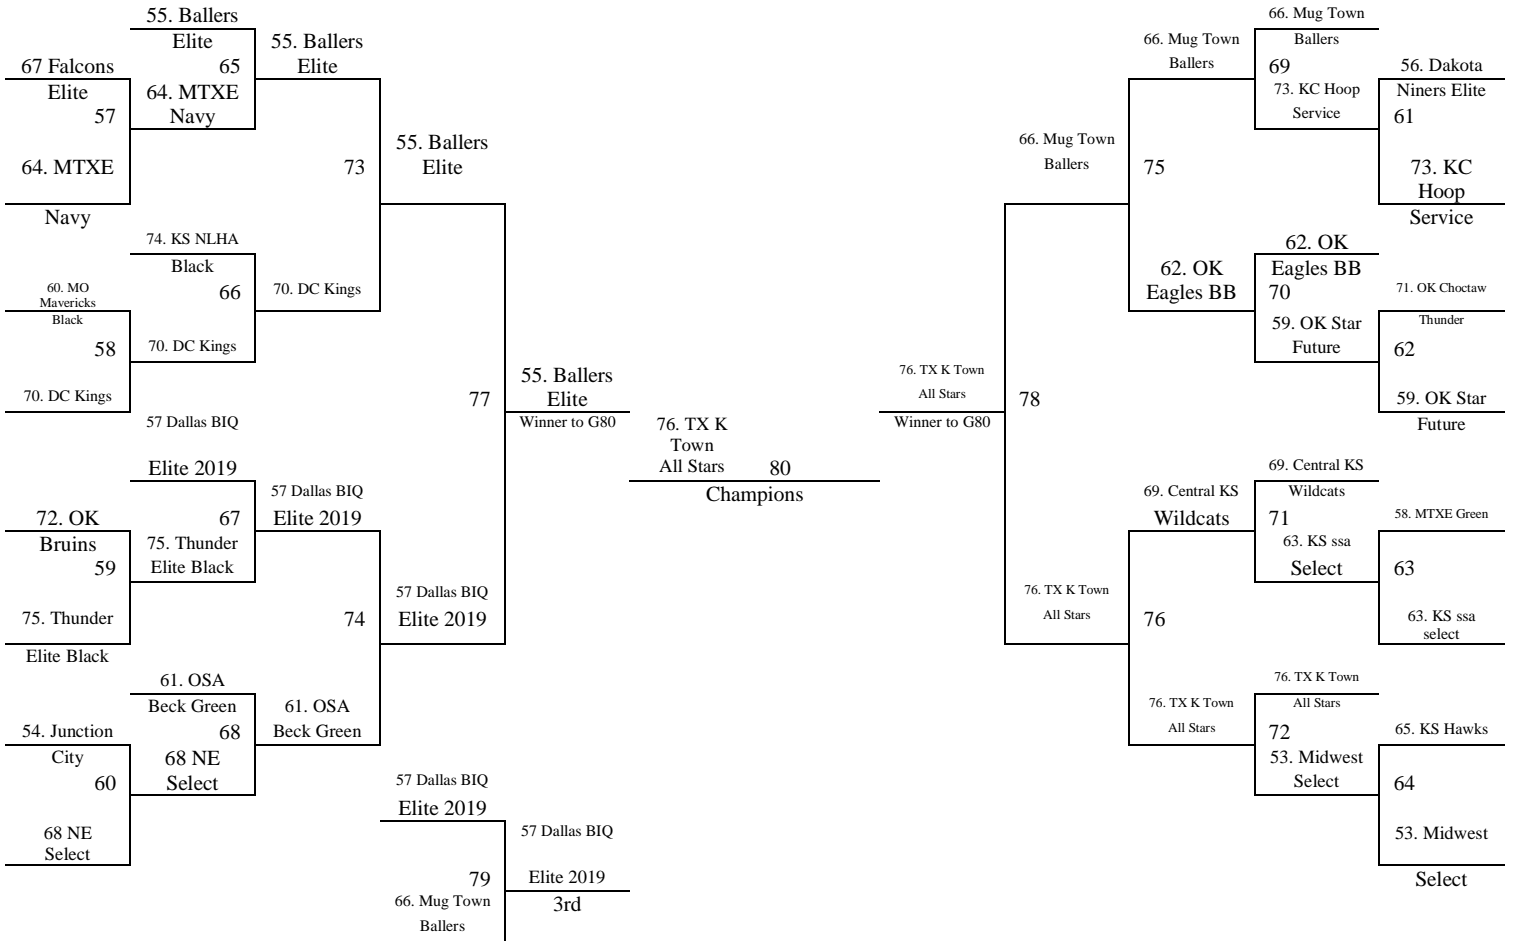

2015 MAYB Boys Nationals – 8th Grade Boys
Division 2 Bracket