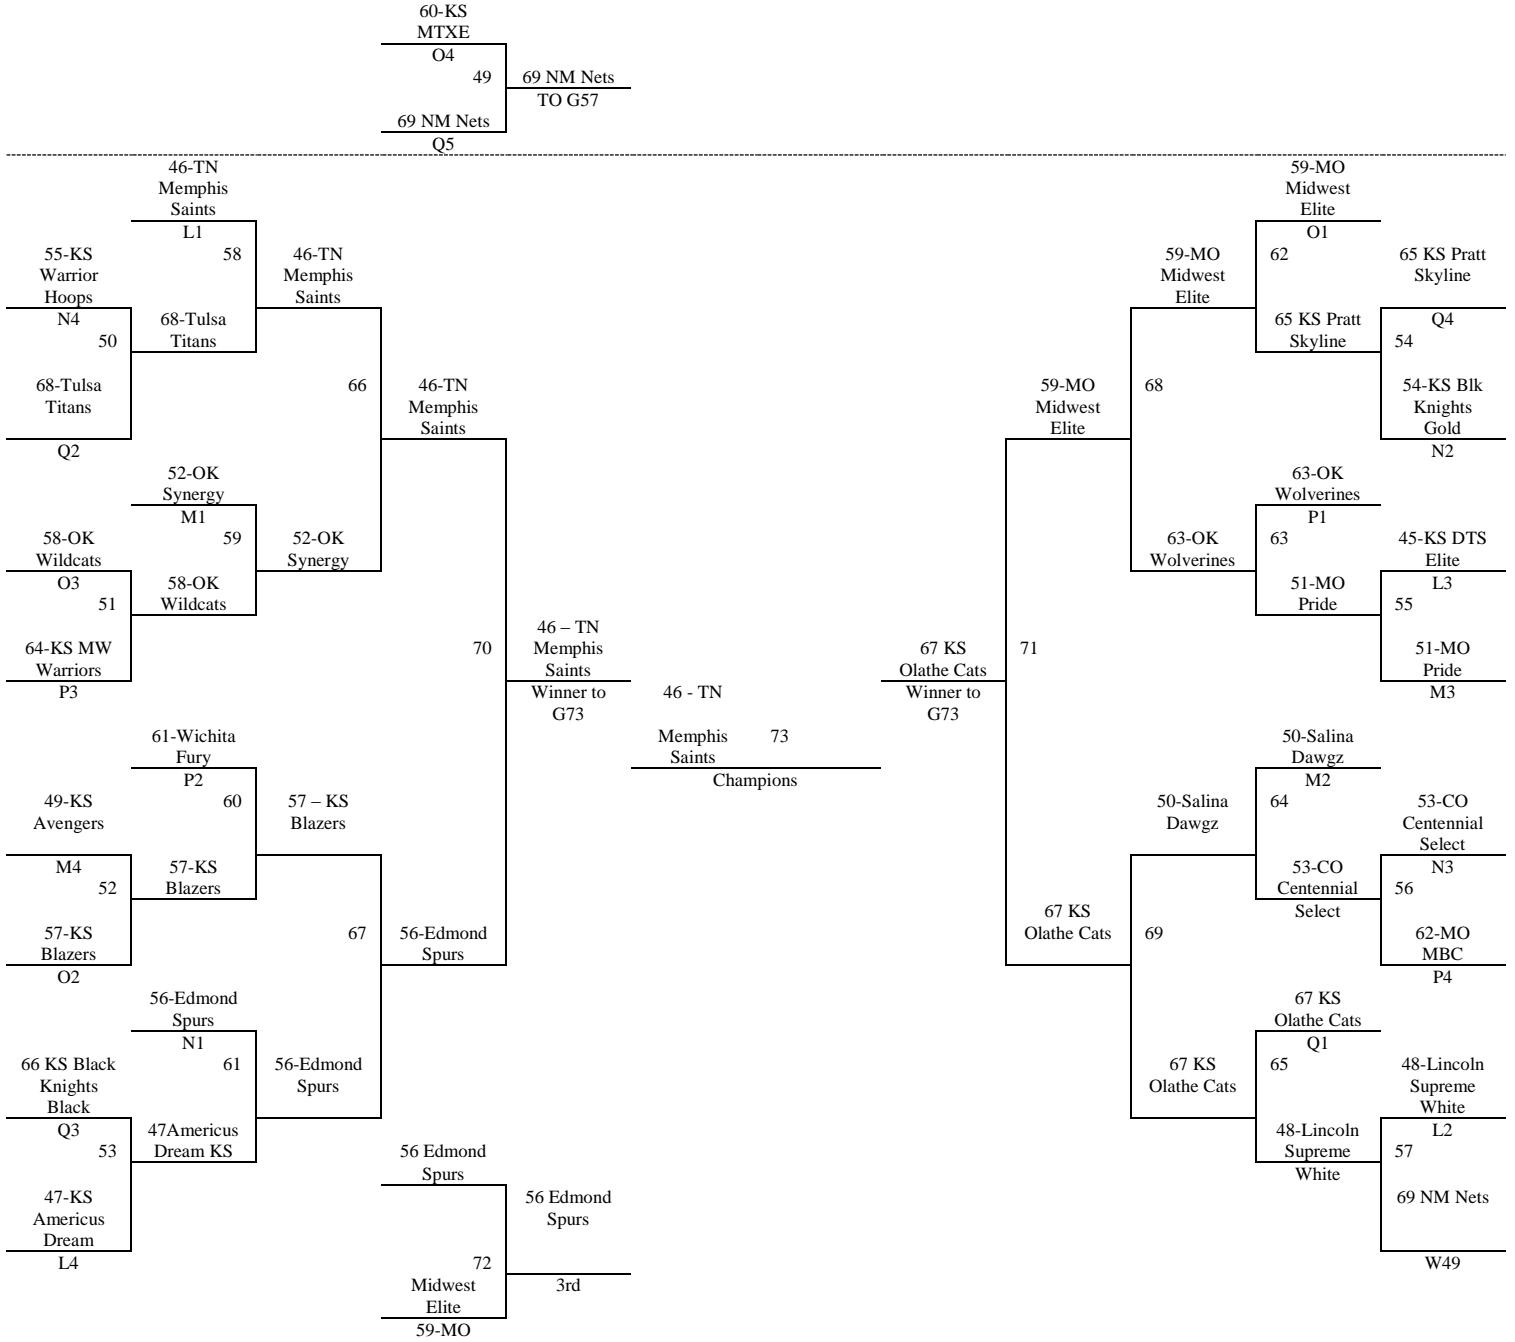

@MAYBbasketball

2015 MAYB Boys Nationals – 7th Grade Boys Division 2 Bracket Play in Game