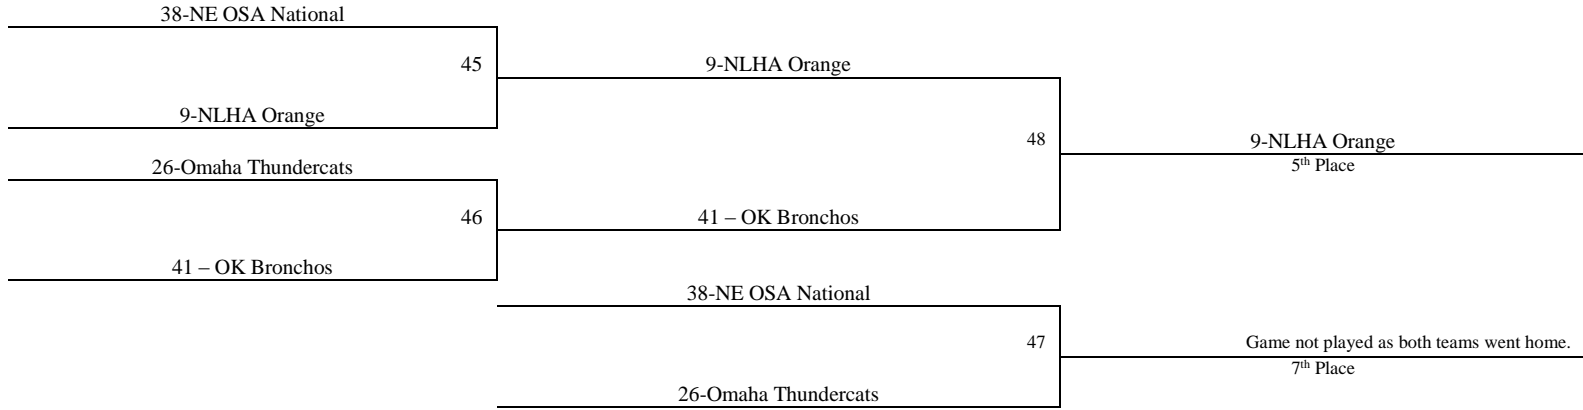

2015 MAYB Boys Nationals – 7th Grade Boys
5th -8th Place Brackets – Division 1 Bracket