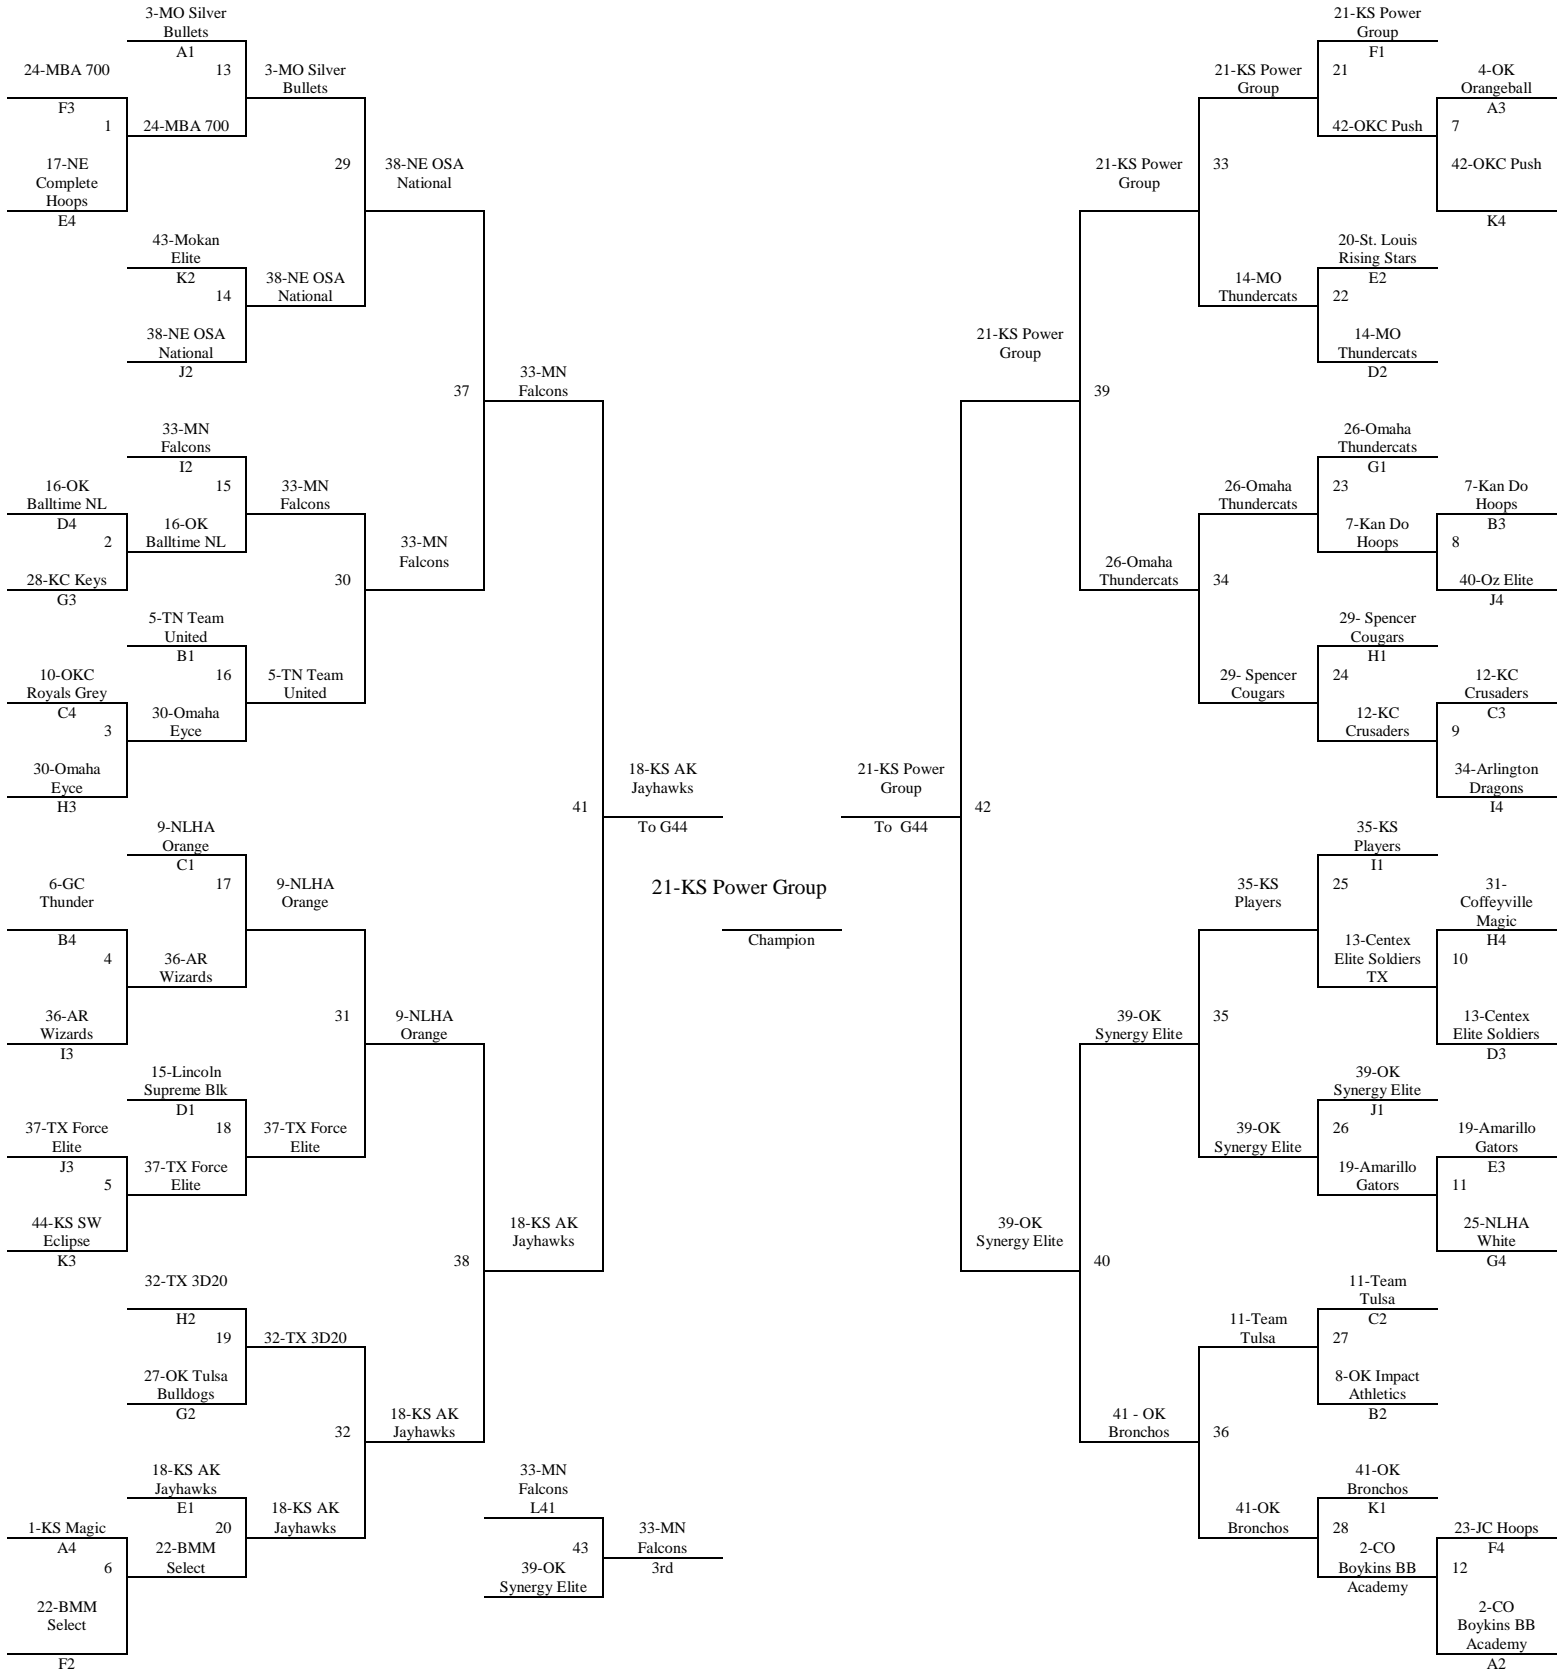

@MAYBbasketball

2015 MAYB Boys Nationals – 7th Grade Boys Division 1 Bracket