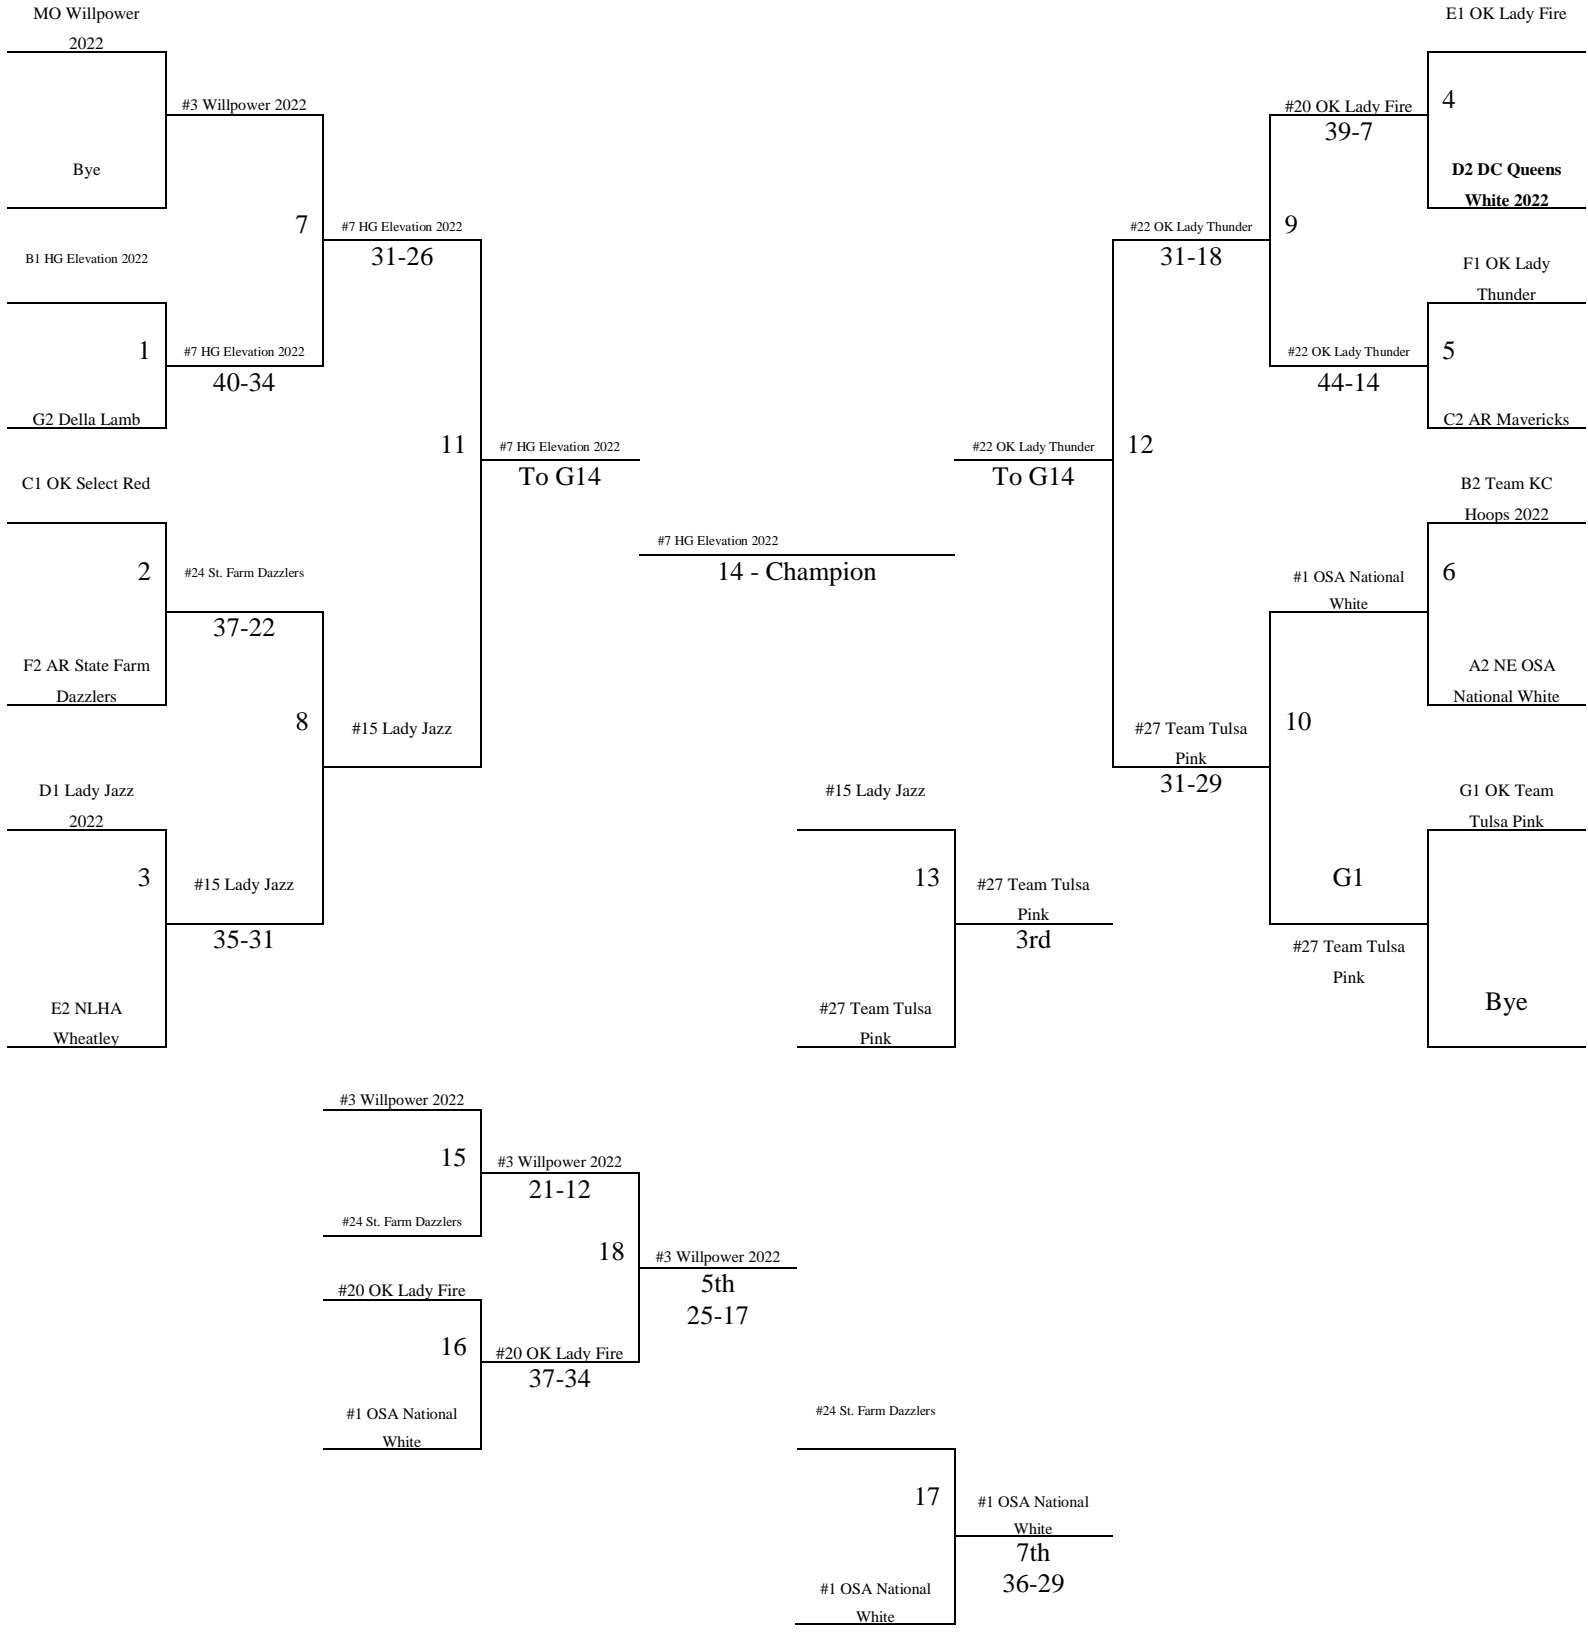

@MAYBbasketball

RIGHT STUFF. LOW PRICE. EVERYDAY!

2015 MAYB Girls Nationals – 5th Grade Girls Division 1 Bracket