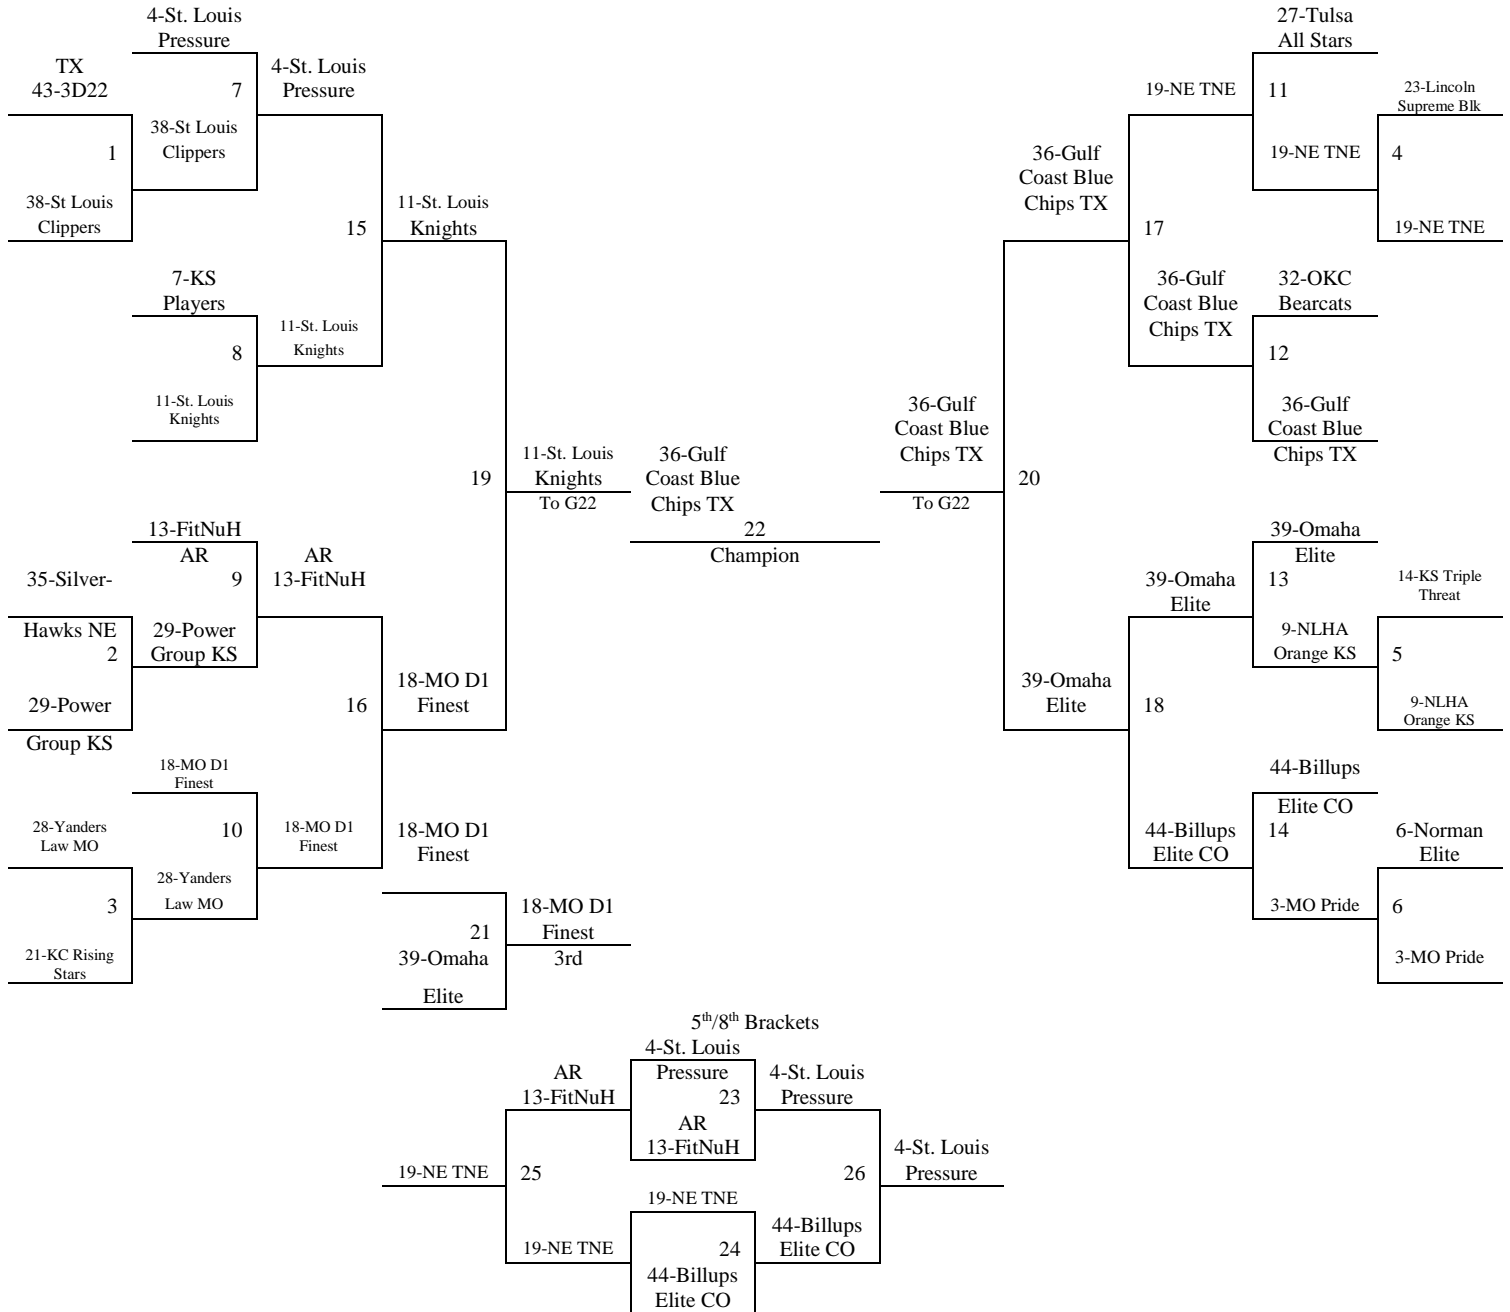

@MAYBbasketball

2015 MAYB Boys Nationals – 5th Grade Boys

Division 1 Bracket