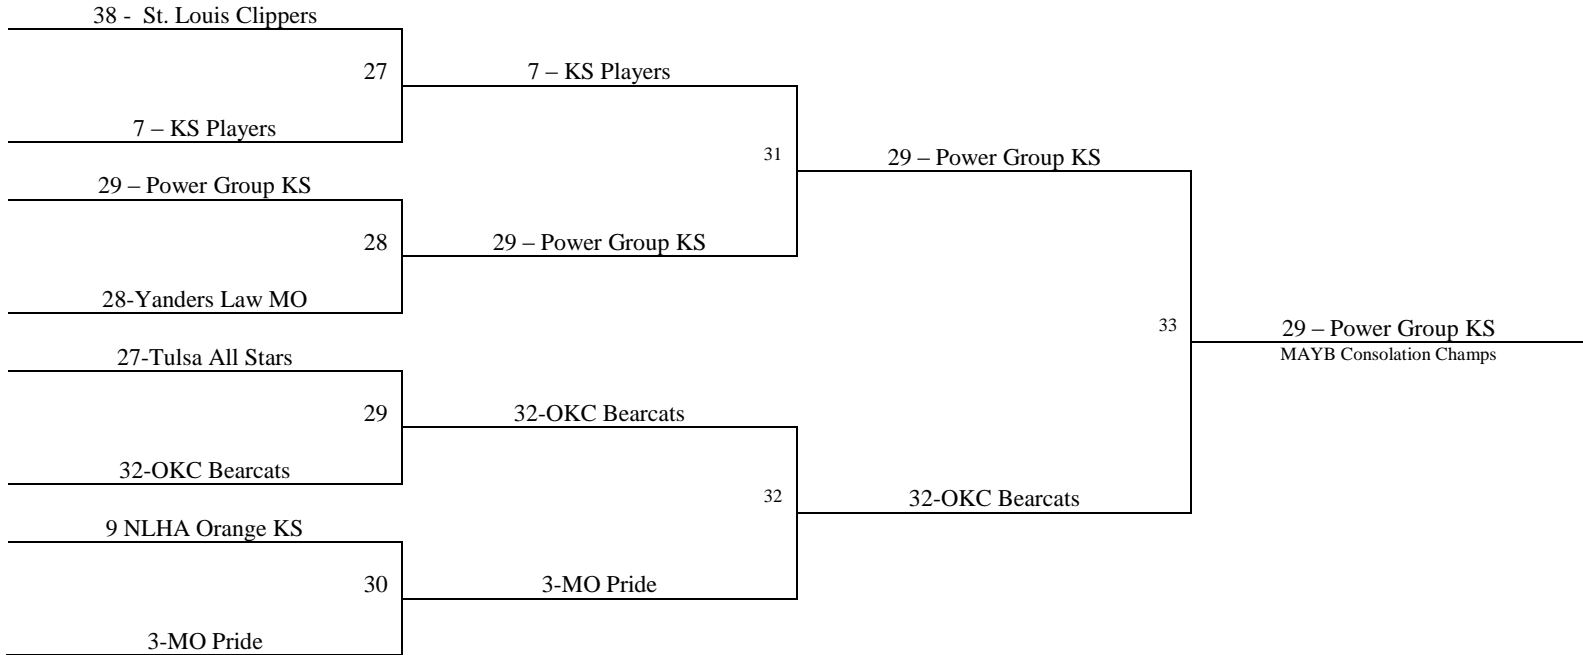

@MAYBbasketball

Consolation Brackets – Division 1