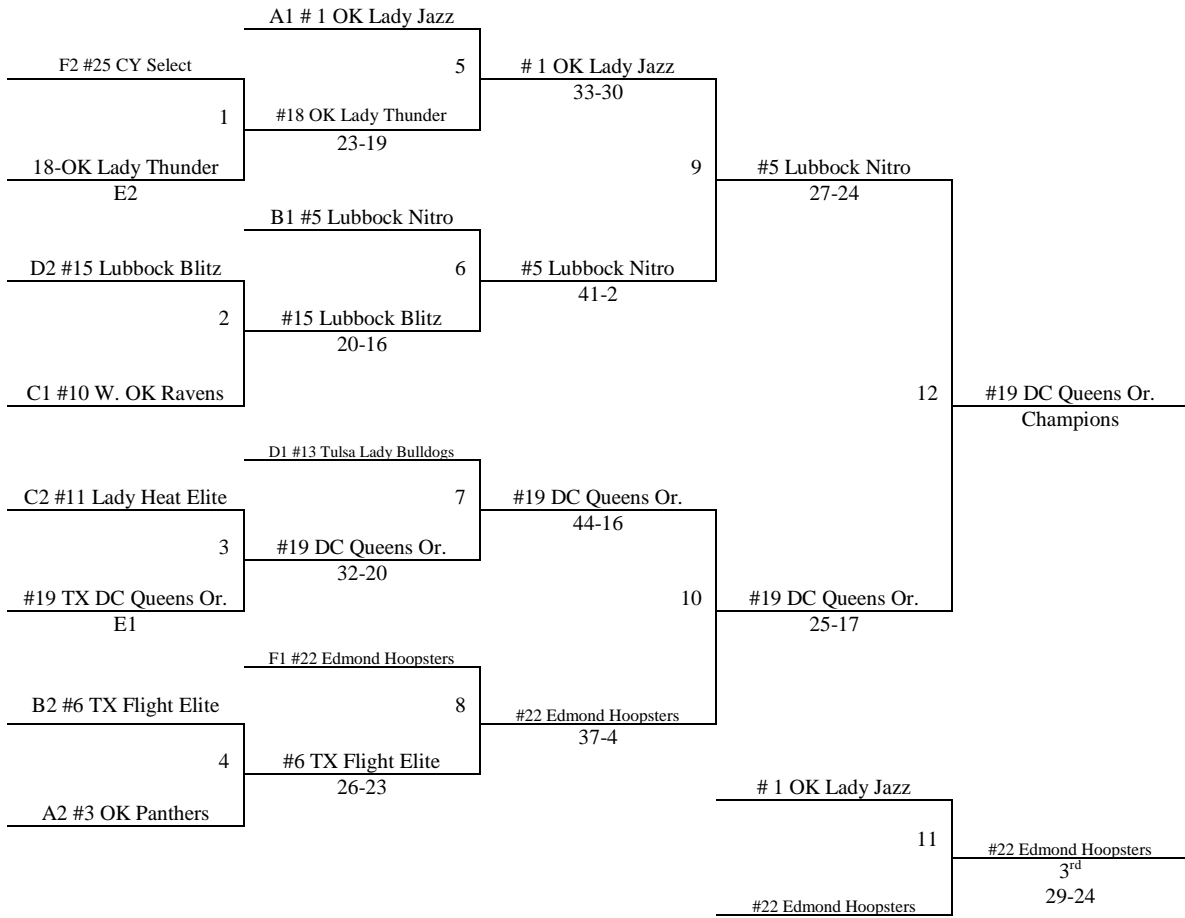

2015 MAYB Girls Nationals – 4th Grade Girls

Division 1 Bracket