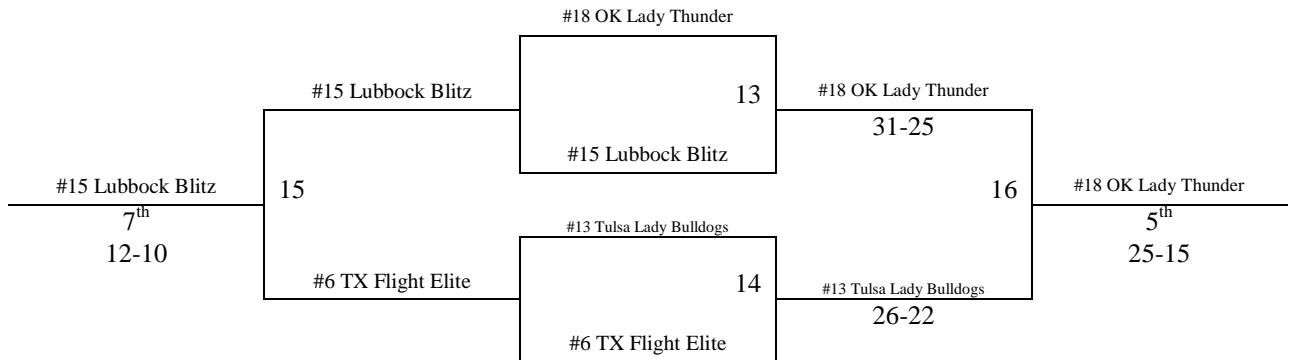

Top 2 teams in each pool to the division 1 bracket, all others to division 2. Two way ties are broken by head to head. Three way ties are broken by a +/- 15 point spread from the games involving the three tied teams. All three seeds are determined by points.

@MAYBbasketball

2015 MAYB Girls Nationals – 4th Grade Girls

Division 1 Bracket

Consolation Bracket

@MAYBbasketball

2015 MAYB Girls Nationals – 4th Grade Girls Division 2 Bracket

Consolation Bracket

@MAYBbasketball