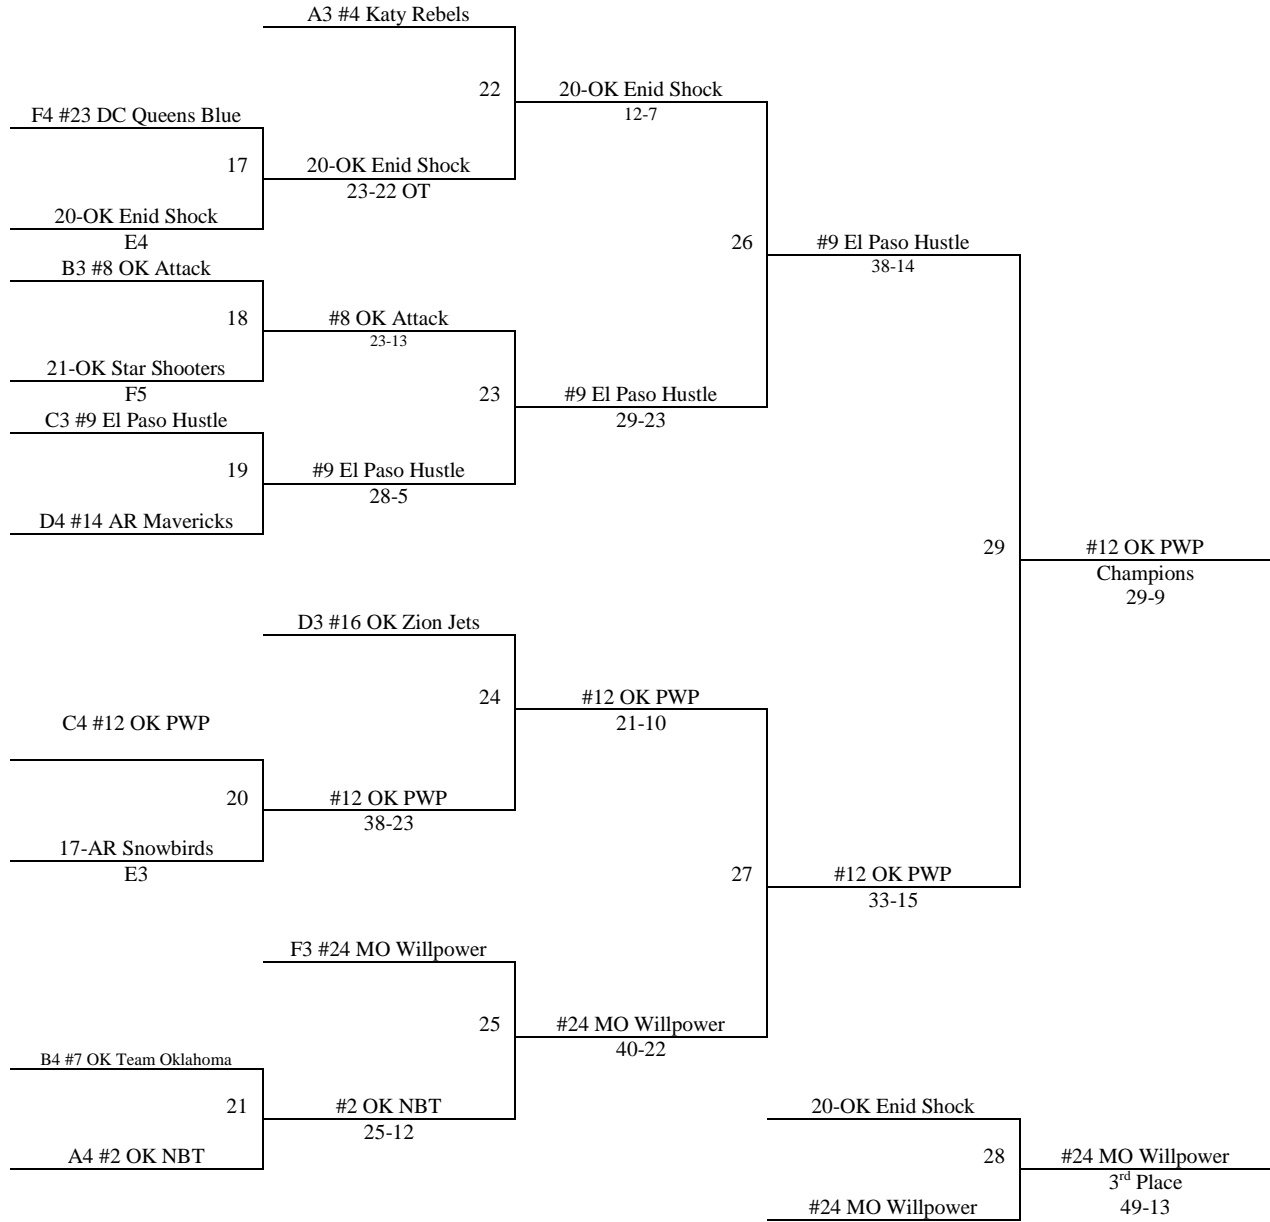

Top 2 teams in each pool to the division 1 bracket, all others to division 2. Two way ties are broken by head to head. Three way ties are broken by a +/- 15 point spread from the games involving the three tied teams. All three seeds are determined by points.

@MAYBbasketball

2015 MAYB Girls Nationals – 4th Grade Girls

Division 1 Bracket

Consolation Bracket

@MAYBbasketball

2015 MAYB Girls Nationals – 4th Grade Girls Division 2 Bracket

Consolation Bracket

@MAYBbasketball