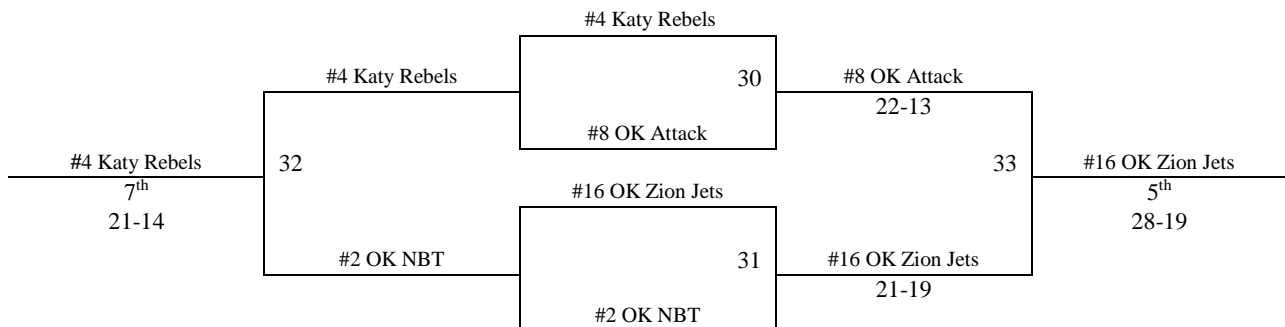

Top 2 teams in each pool to the division 1 bracket, all others to division 2. Two way ties are broken by head to head. Three way ties are broken by a +/- 15 point spread from the games involving the three tied teams. All three seeds are determined by points.

@MAYBbasketball

2015 MAYB Girls Nationals – 4th Grade Girls

Division 1 Bracket

Consolation Bracket

@MAYBbasketball

2015 MAYB Girls Nationals – 4th Grade Girls Division 2 Bracket

Consolation Bracket

@MAYBbasketball