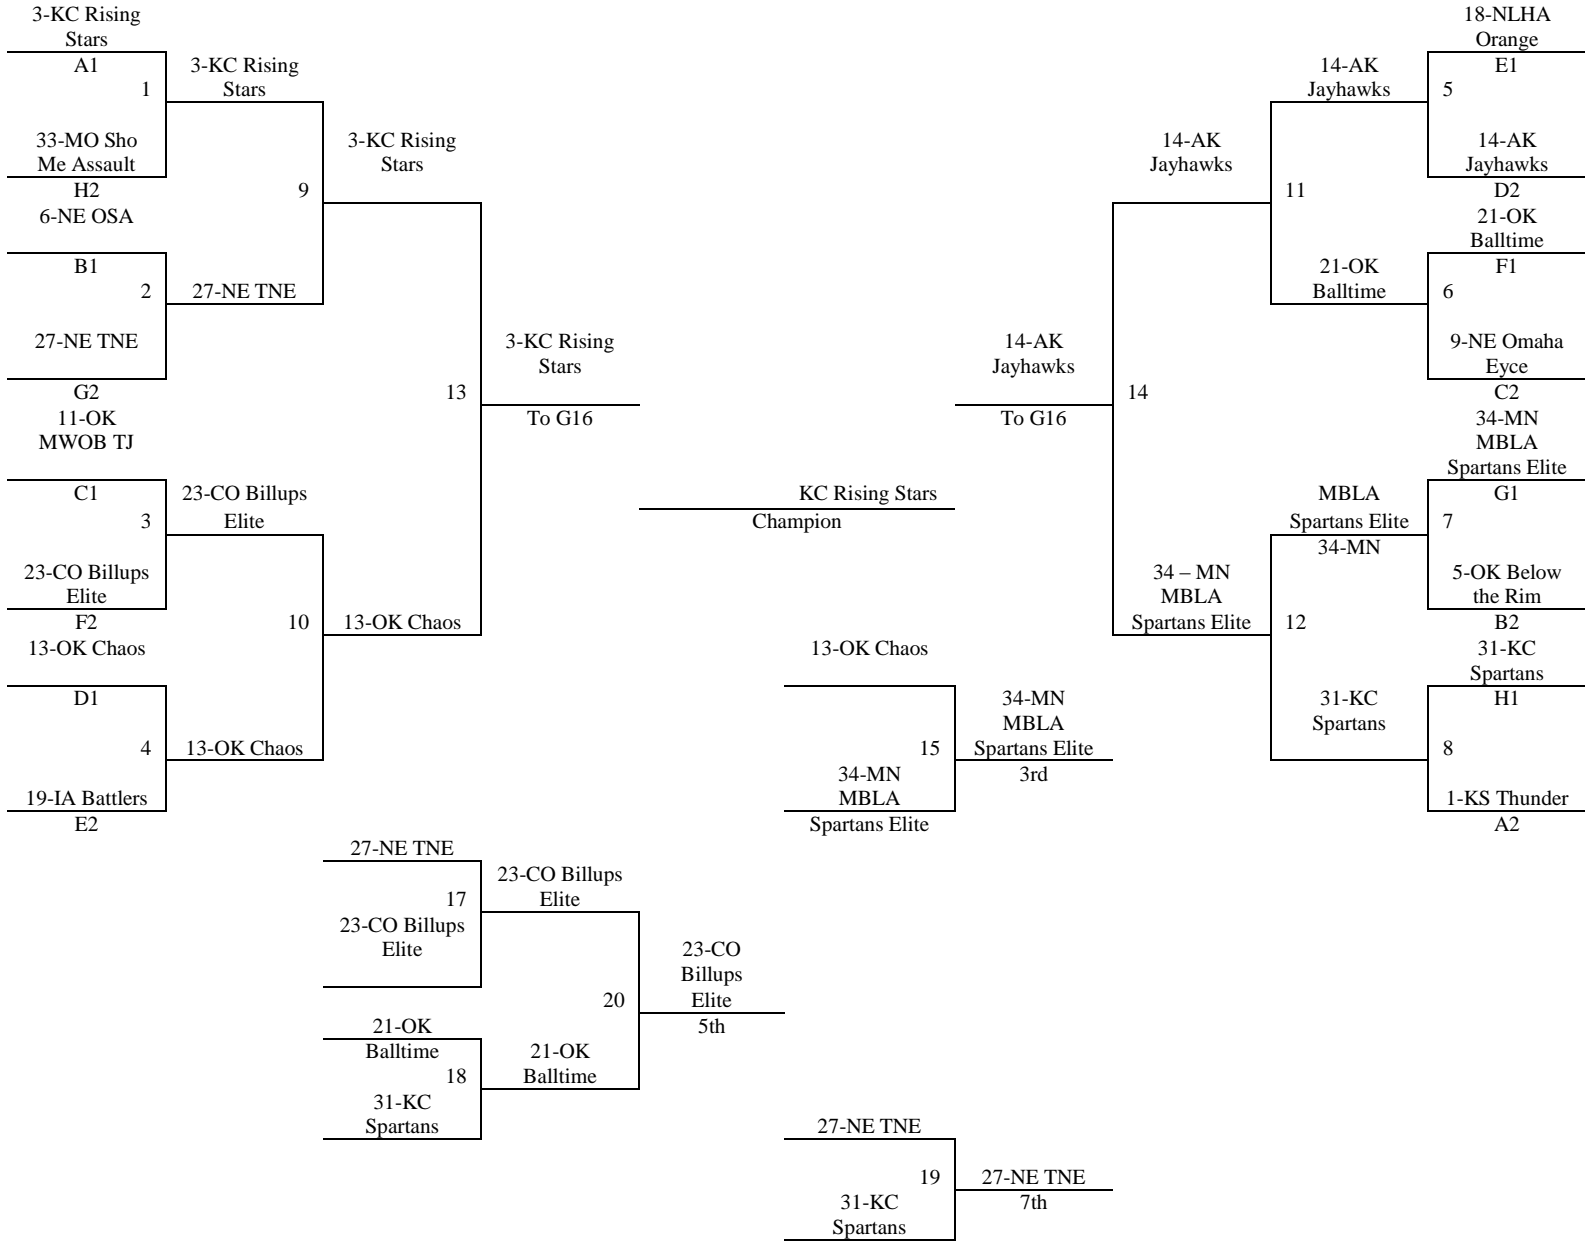

We are a Grade based organization! Please make sure you have Grade Verification with you at the tournament!

Check in locations available:

Farha Center – 12pm – 10pm on Thurs and 8am – 12pm on Friday

El Dorado Rec Center – 5pm – 10pm on Thursday July 31st

El Dorado Rec Center – 8am – 12pm on Friday August 1st

@MAYBbasketball

RIGHT STUFF. LOW PRICE. EVERYDAY!

2015 MAYB Boys Nationals – 4th Grade Boys
Division 1 Bracket

@MAYBbasketball

RIGHT STUFF. LOW PRICE. EVERYDAY!