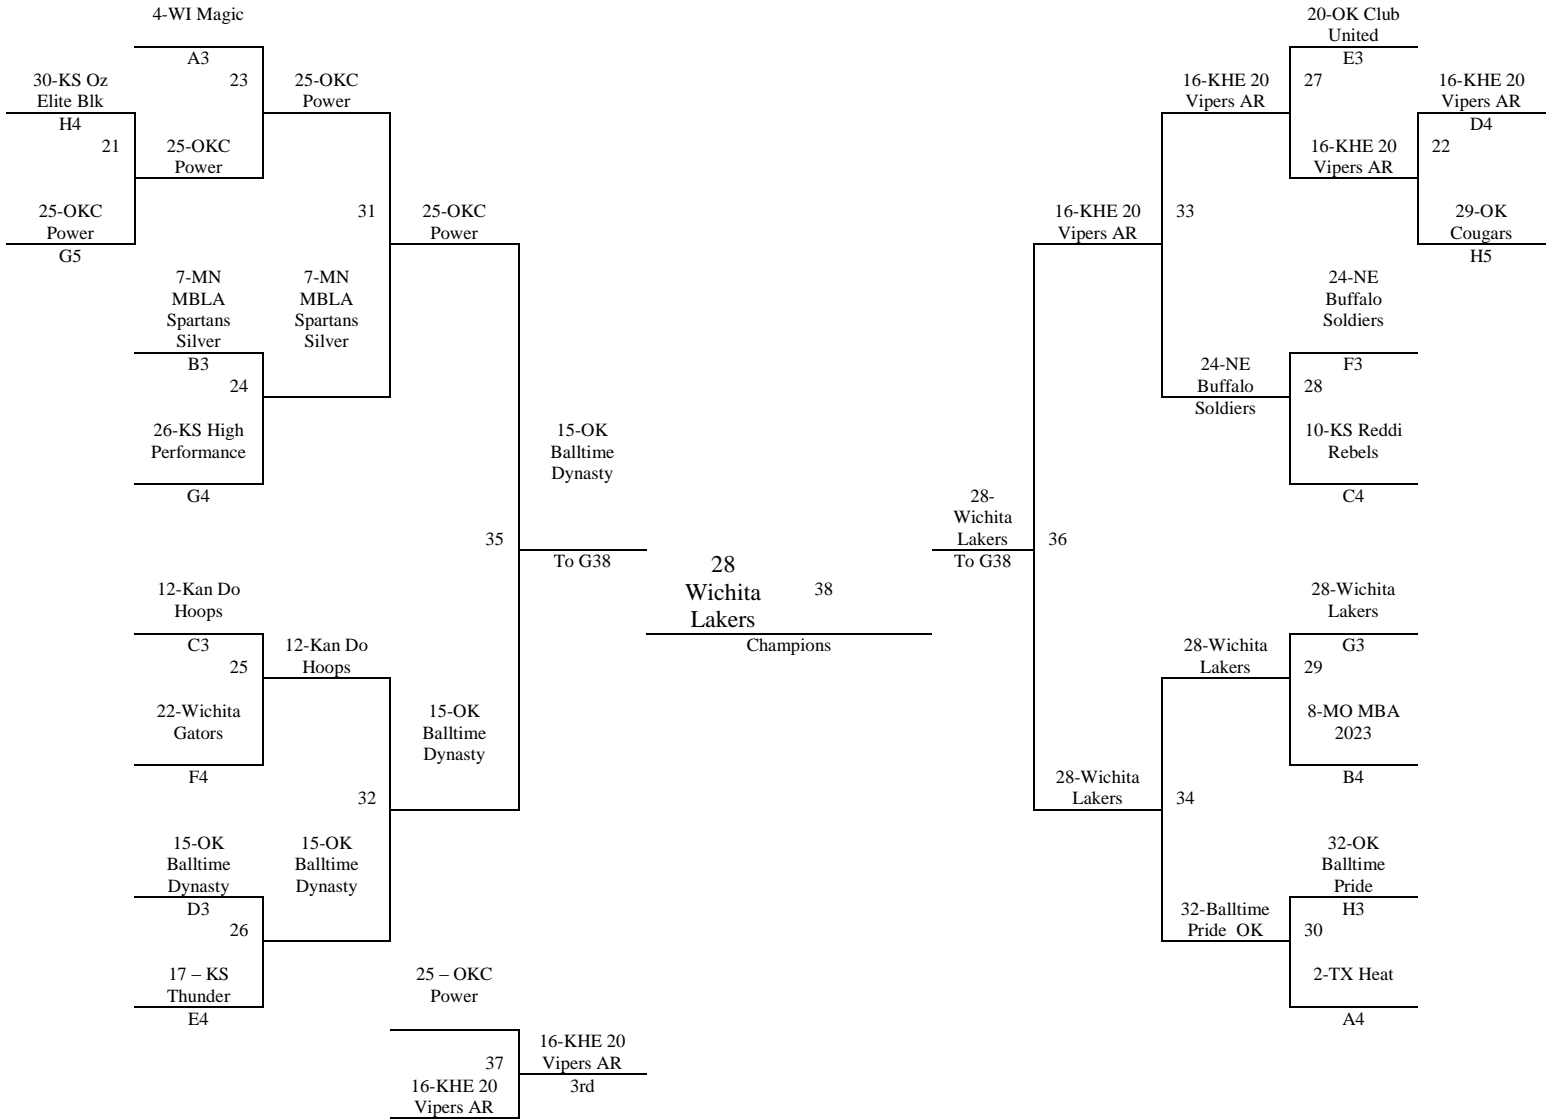

@MAYBbasketball

RIGHT STUFF. LOW PRICE. EVERYDAY!

2015 MAYB Boys Nationals – 4th Grade Boys
Division 2 Bracket