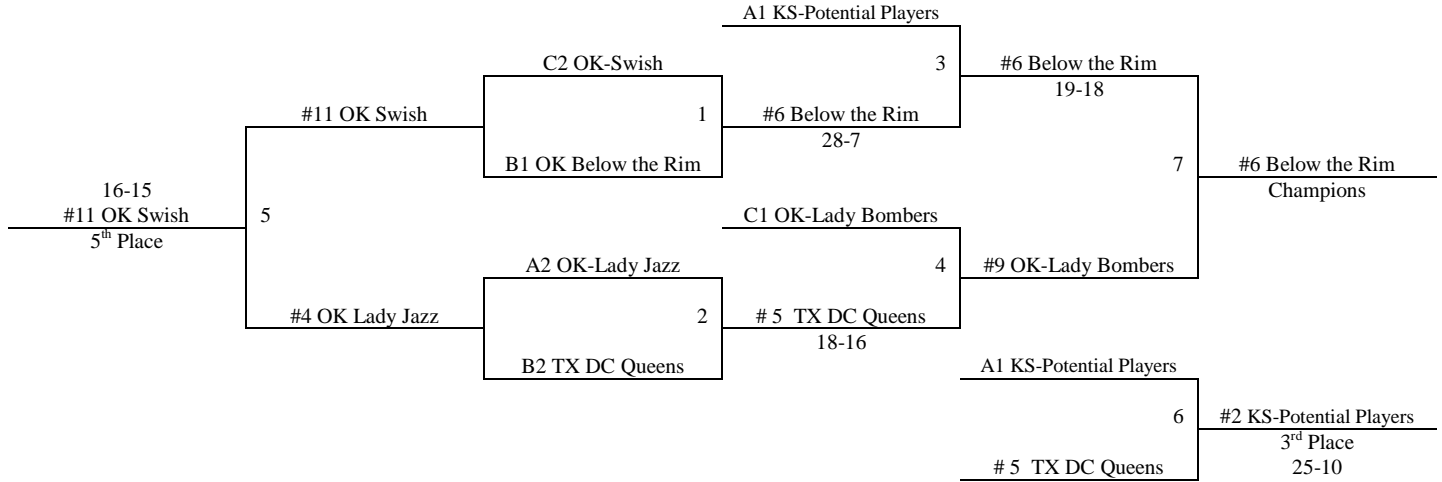

2015 MAYB Girls Nationals – 3rd Grade Girls

Division 1 Bracket