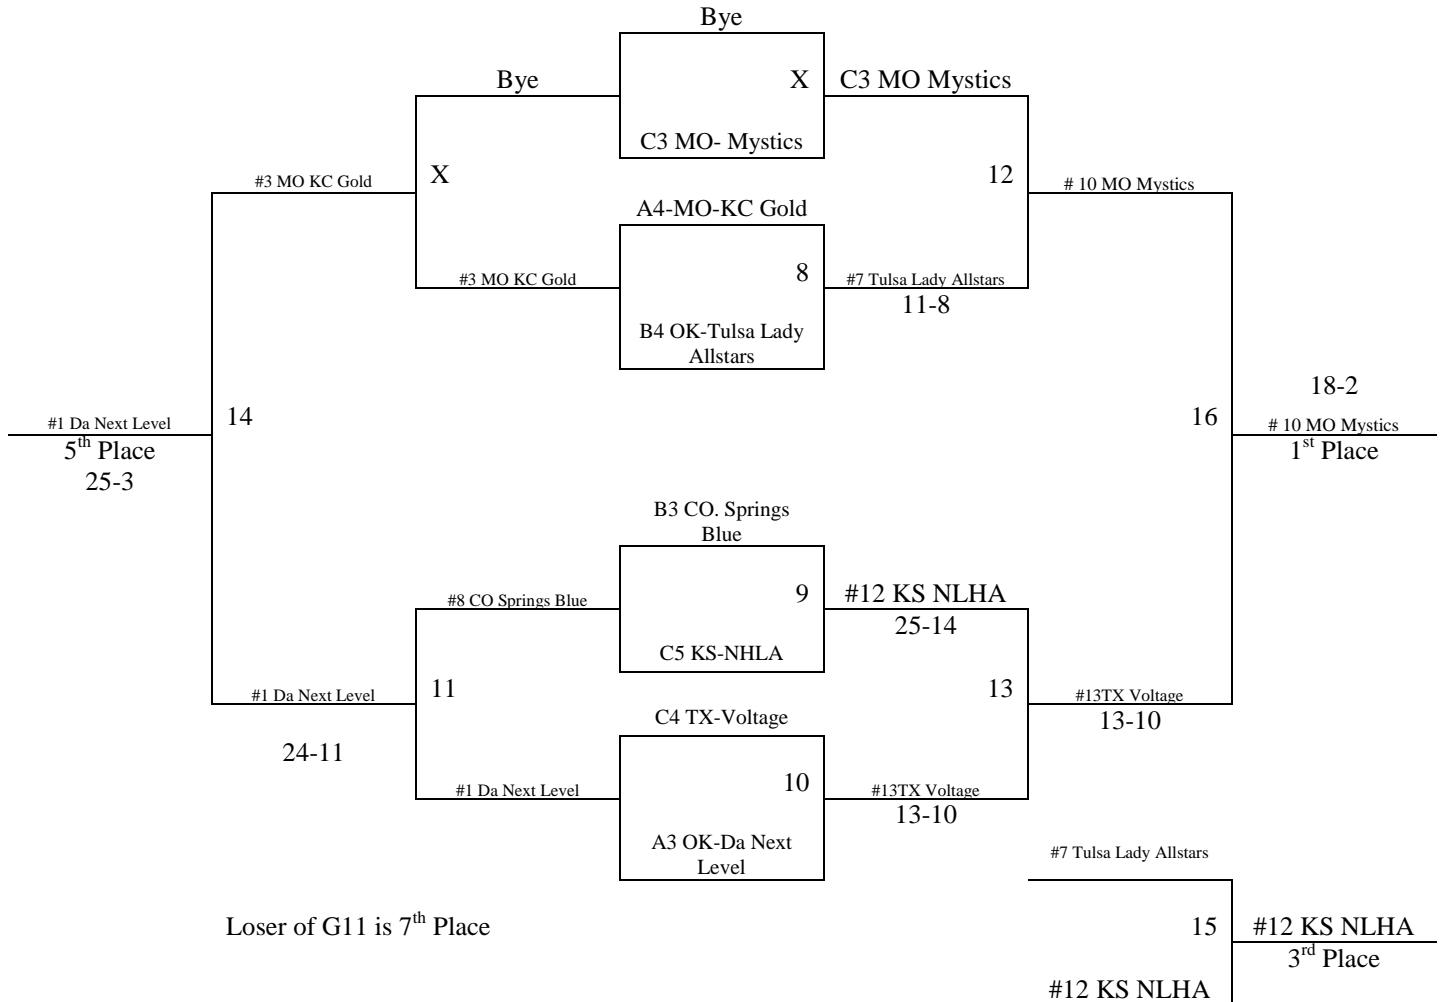

Top 2 teams in each pool to the division 1 bracket, all others to division 2. Two way ties are broken by head to head. Three way ties are broken by a +/- 15 point spread from the games involving the three tied teams. All three seeds are determined by points.

@MAYBbasketball

2015 MAYB Girls Nationals – 3rd Grade Girls

Division 1 Bracket

Division 2 Bracket

@MAYBbasketball