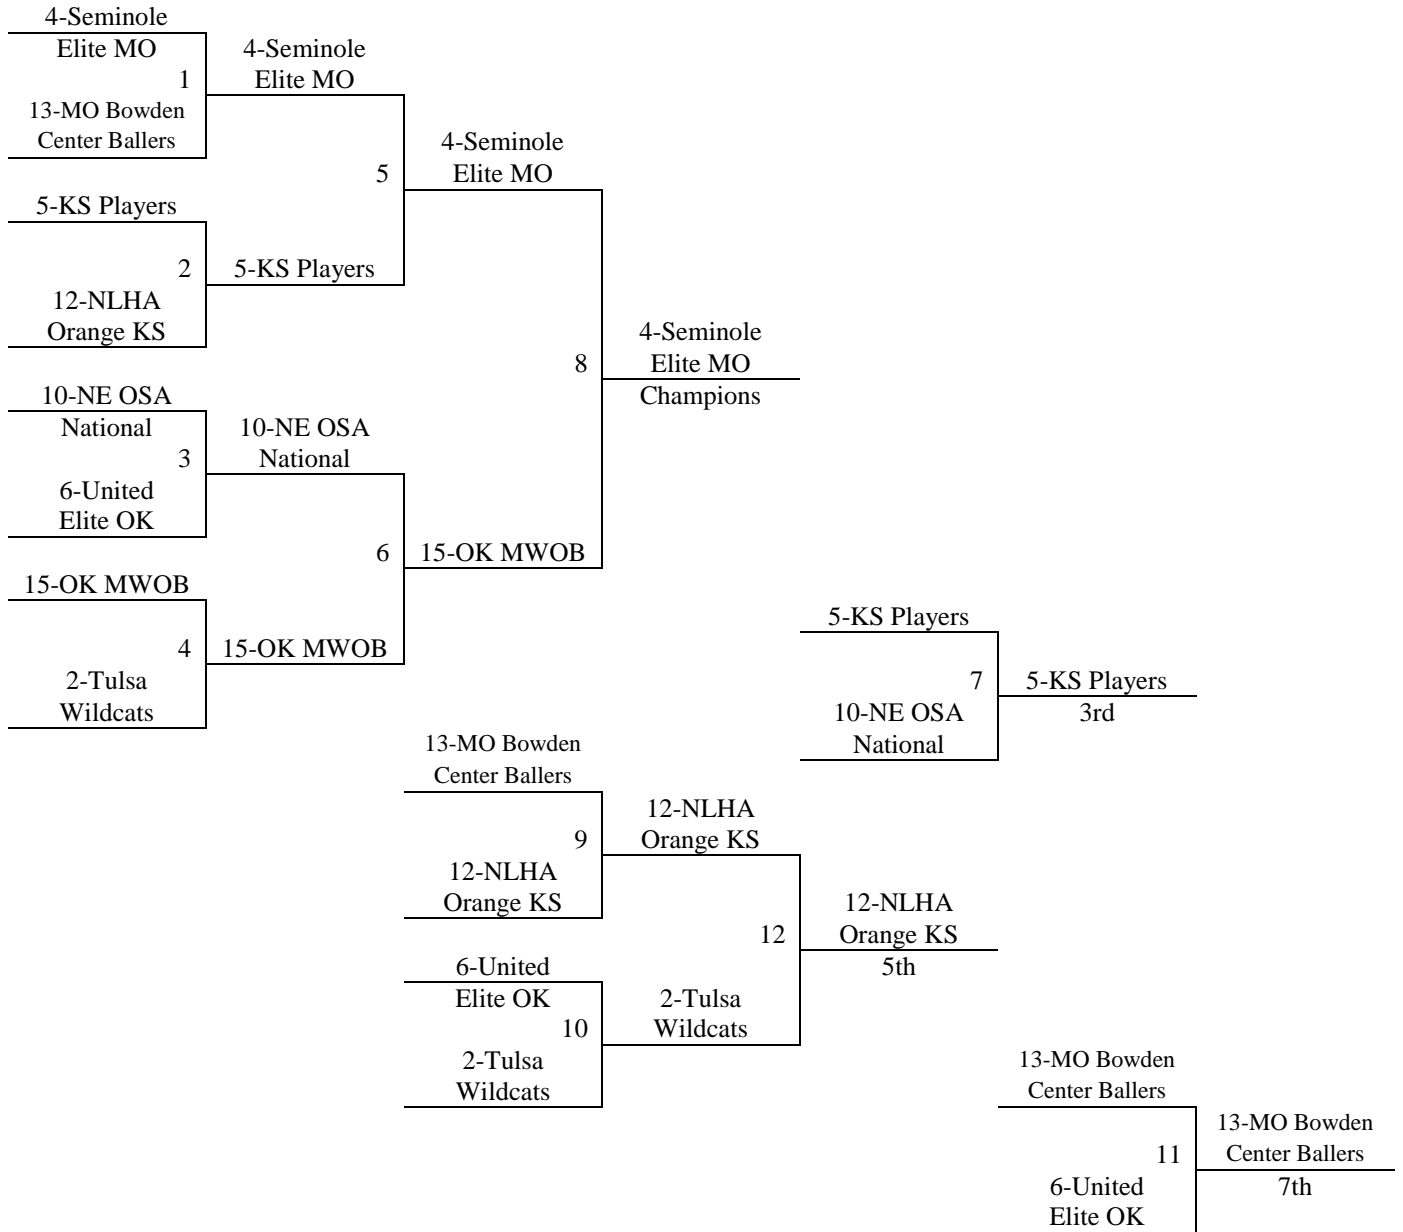

@MAYBbasketball

RIGHT STUFF. LOW PRICE. EVERYDAY!

2015 MAYB Boys Nationals – 3rd Grade Boys

Pool A	W	L	+/-	Pool B	W	L	+/-	Pool C	W	L	+/-
1. KS – Defenders 2nd	4		III	5. KS – Players	1	III		9. KS – Topeka Purple Reign	4	I	III
2. OK – Tulsa Wildcats	2	II	I	6. OK – United Elite	2	II	I	10. NE – OSA National	1	III	I
3. CO – Gold	3	I	II	7. MO – Nets	3	I	II	11. MO – MBA 2024	5		III
4. MO – Seminole Elite	1	III		8. TX – K Town All Stars	4		III	12. KS – NLHA Orange	2	III	I
								18. OK – OKC Shield	3	III	I

Pool D	W	L	+/-
13. MO – Bowden Center Ballers	2	III	I
14. OK – Owasso Cyclones	5		III
15. OK – MWOB	1	III	
16. KS – Defenders 3rd m	4	I	III
17. KS – McPherson Bullpups	3	II	II

All teams to Bracket

Thursday	El Dorado HS	El Dorado Rec 1	El Dorado Rec 2	El Dorado Rec 3	Godd Eisen HS 1	Godd Eisen HS 2	Farha 1	Farha 2
6:00	-	-	-	-	-	-	-	-
7:00	-	-	-	-	-	-	-	-
8:00	-	5-6	9-10	-	-	-	-	-
9:00	-	7-8	11-12	-	-	-	-	-
Friday	El Dorado HS	El Dorado Rec 1	El Dorado Rec 2	El Dorado Rec 3	Godd Eisen HS 1	Godd Eisen HS 2	Farha 1	Farha 2
9:00	1-2	13-14	15-16	-	-	-	-	-
10:05	3-4	9-11	10-18	-	-	-	-	-
11:10	-	13-15	14-17	-	-	-	-	-
12:15	-	5-7	6-8	-	-	-	-	-
1:20	-	10-12	9-18	-	-	-	-	-
2:25	-	2-3	1-4	-	-	-	-	-
3:30	9-12	14-16	13-17	-	-	-	-	-
4:35	11-18	5-8	6-7	-	-	-	-	-
5:40	-	13-16	15-17	-	-	-	-	-
6:45	-	1-3	2-4	-	-	-	-	-
7:50	-	10-11	12-18	-	-	-	-	-
8:55	-	14-15	16-17	-	-	-	-	-
10:00	-	-	-	-	-	-	-	-
Saturday	El Dorado HS	El Dorado Rec 1	El Dorado Rec 2	El Dorado Rec 3	Godd Eisen HS 1	Godd Eisen HS 2	Farha 1	Farha 2
8:00	-	-	G17 18	G14 11	-	-	-	-
9:05	-	-	G16 7	G13 14	-	-	-	-
10:10	-	-	G3 10	G4 15	-	-	-	-
11:15	G1 4	G2 5	G18 11	G15 3	-	-	-	-
12:20	-	-	-	-	-	-	-	-
1:25	-	-	-	-	-	-	-	-
2:30	-	-	G19 3	G20 18	-	-	-	-
3:35	-	-	G23 16	G24 17	-	-	-	-
4:40	-	-	G9 12	G10 2	-	-	-	-
5:45	-	-	G5 4	G6 15	-	-	-	-
6:50	-	-	-	-	-	-	-	-
7:55	-	-	-	-	-	-	-	-
9:00	-	-	-	-	-	-	-	-
10:00	-	-	-	-	-	-	-	-
Sunday	El Dorado HS	El Dorado Rec 1	El Dorado Rec 2	El Dorado Rec 3	Godd Eisen HS 1	Godd Eisen HS 2	Farha 1	Farha 2
8:00	-	-	-	-	-	-	G11 13	G12 2
9:05	-	-	-	-	-	G7 5	-	-
10:10	-	-	-	-	G8 4	-	-	-
11:15	-	-	-	-	-	-	G25 8	G26 17
12:20	-	-	-	-	-	-	G22 18	G21 11
1:25	-	-	-	-	-	-	-	-
2:30	-	-	-	-	-	-	-	-
3:35	-	-	-	-	-	-	-	-
4:40	-	-	-	-	-	-	-	-
5:45	-	-	-	-	-	-	-	-
6:50	-	-	-	-	-	-	-	-

El Rec 1 – 3 = El Dorado Rec Center and HS

Godd Eisen HS 1-2 = Goddard Eisenhower High School

Farha 1-8 = Farha Sports Complex

Please make sure to click the refresh button on your internet browser to ensure you have the most up to date schedule.

We are a Grade based organization! Please make sure you have Grade Verification with you at the tournament!

Check in locations available:

Farha Center – 12pm – 10pm on Thurs and 8am – 12pm on Friday

El Dorado Rec Center – 5pm – 10pm on Thursday July 31st El Dorado Rec Center – 8am – 12pm on Friday August 1st

@MAYBbasketball

RIGHT STUFF. LOW PRICE. EVERYDAY!

2015 MAYB Boys Nationals – 3rd Grade Boys
Division 1 Bracket