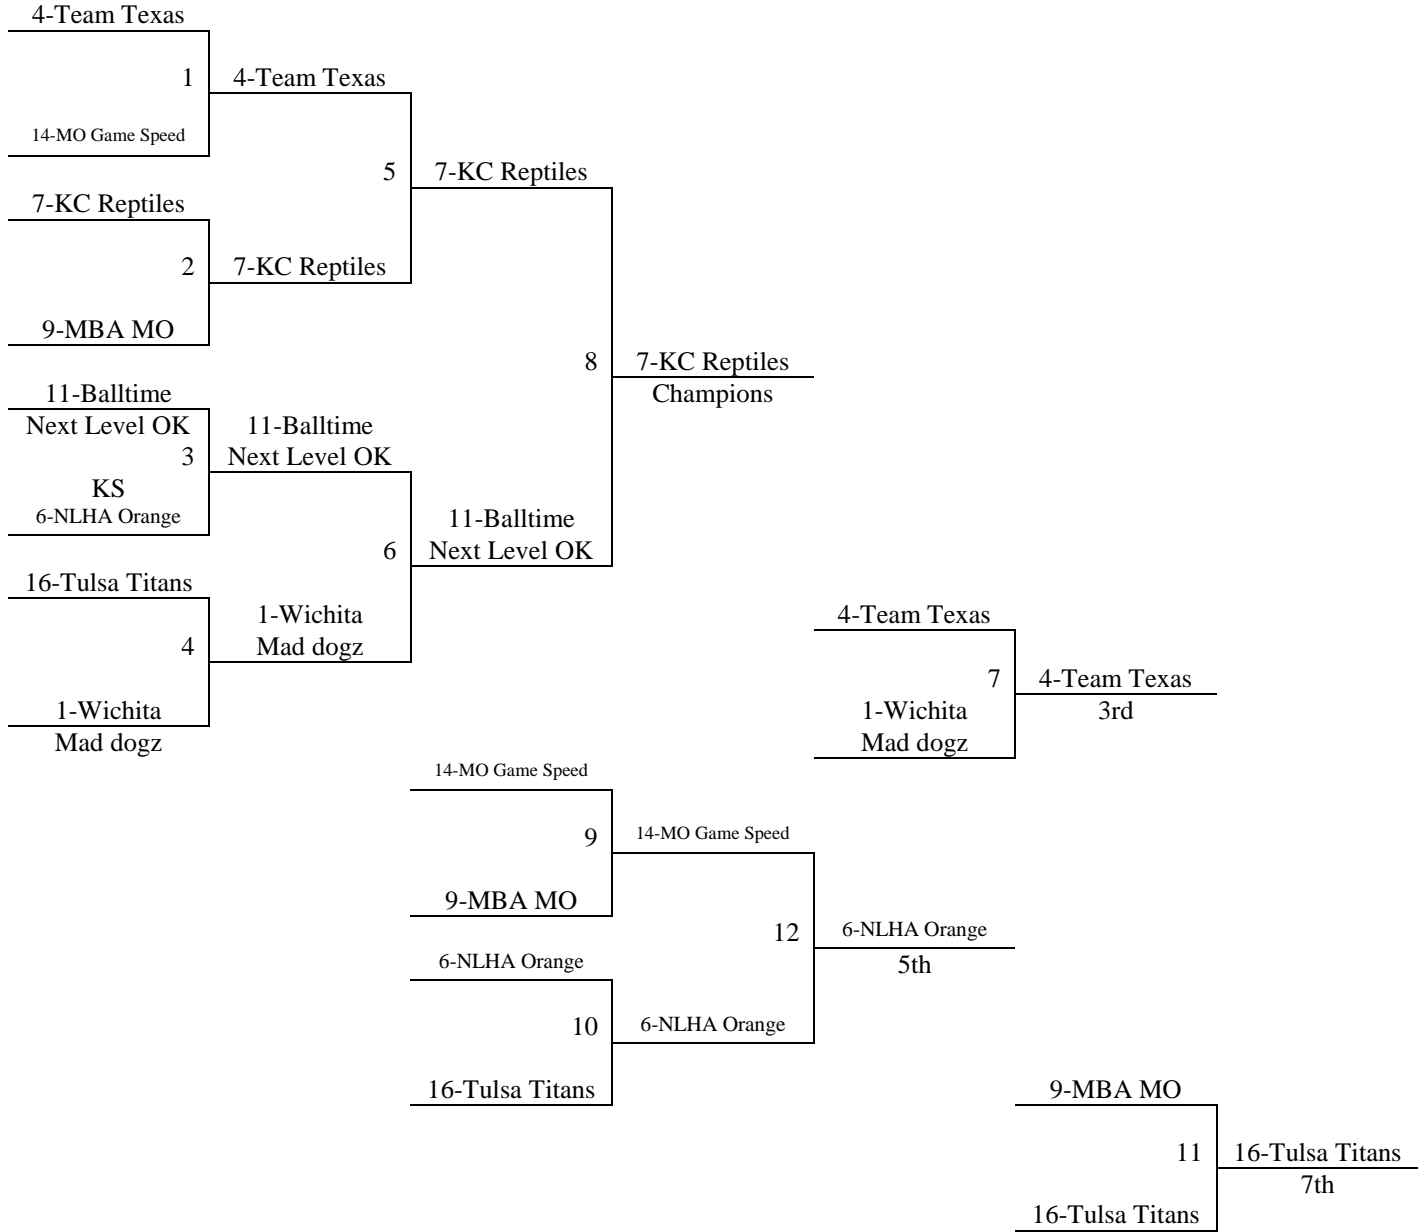

@MAYBbasketball

2015 MAYB Boys Nationals – 1st/2nd Grade Boys

Pool A	W	L	+/-	Pool B	W	L	+/-	Pool C	W	L	+/-
1. KS – Wichita Mad dogz	2	II	I	5. KS – Wichita Hoopers	4	III		9. MO – MBA	2	II	I
2. MO – KC Reptiles 1st	3	I	II	6. KS – NLHA Orange	2	II	I	10. KS – Wichita Mavs	3	I	II
3. OK – Team Tulsa	4		III	7. MO – KC Reptiles 2nd	1	III		11. OK – Balltime Next Level	1	III	
4. TX – Team Texas	1	III		8. OK – Finest	3	I	II	12. KS – Derby Panthers	4		III

Pool D	W	L	+/-
13. KS – Defenders	3	I	II
14. MO – Game Speed	2	II	I
15. OK – Stillwater Elite	4		III
16. OK – Tulsa Titans	1	III	

All teams to Bracket

Thursday	Farha 7	Farha 8	Farha 9
6:00	-	-	-
7:00	-	-	-
8:00	-	-	-
9:00	-	-	-
Friday	Farha 7	Farha 8	Farha 9
9:00	-	13-14	15-16
10:05	-	9-10	5-6
11:10	-	11-12	7-8
12:15	-	13-15	14-16
1:20	-	1-2	3-4
2:25	-	5-7	6-8
3:30	-	9-11	10-12
4:35	-	1-3	2-4
5:40	-	13-16	14-15
6:45	-	5-8	6-7
7:50	-	9-12	10-11
8:55	-	1-4	2-3
10:00	-	-	-
Saturday	Farha 7	Farha 8	Farha 9
8:00	G14 8	G13 15	-
9:05	G16 3	G15 10	-
10:10	-	G1 4	-
11:15	-	G2 7	-
12:20	-	G3 11	-
1:25	-	G4 1	-
2:30	G21 2	G17 8	-
3:35	G22 13	G18 10	-
4:40	-	G9 14	-
5:45	-	G10 6	-
6:50	-	G5 7	-
7:55	-	G6 11	-
9:00	-	-	-
10:00	-	-	-
Sunday	Farha 7	Farha 8	Farha 9
8:00	G24 13	G23 12	-
9:05	G20 8	G19 15	-
10:10	-	G11 16	-
11:15	-	G12 6	-
12:20	-	G7 4	-
1:25	-	G8 7	-
2:30	-	-	-
3:35	-	-	-
4:40	-	-	-
5:45	-	-	-
6:50	-	-	-

Farha 1-9 = Farha Sports Complex

Please make sure to click the refresh button on your internet browser to ensure you have the most up to date schedule.

We are a Grade based organization! Please make sure you have Grade Verification with you at the tournament!

Check in locations available:

Farha Center – 12pm – 10pm on Thurs and 8am – 12pm on Friday

El Dorado Rec Center – 5pm – 10pm on Thursday July 31st

El Dorado Rec Center – 8am – 12pm on Friday August 1st

@MAYBbasketball

2015 MAYB Boys Nationals – 1st/2nd Grade Boys Division 1 Bracket