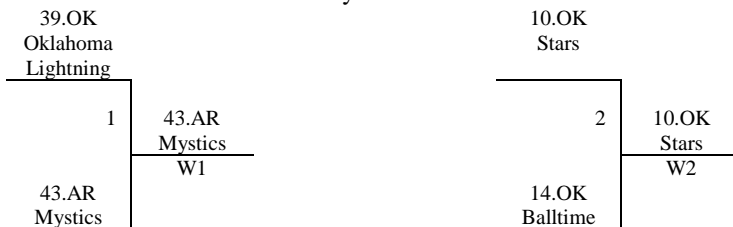

Pool M	W	L	+/-
49. MO - Northland Heat Black 4		III	
50. OK – BTR Another Level 2	II	I	
51. TX – Comets 3	I	II	
52. AR – Velocity 1	III		

*Please make sure to click the refresh button on your internet browser to ensure you have the most up to date schedule.
We are a Grade based organization! Please make sure you have Grade Verification with you at the tournament!*

@MAYBbasketball

RIGHT STUFF. LOW PRICE. EVERYDAY!

2015 MAYB Girls Nationals – 11/12th Grade Girls

Division 1 Bracket

Play in Games

@MAYBbasketball

2015 MAYB Girls Nationals – 11/12th Grade Girls

Division 2 Bracket