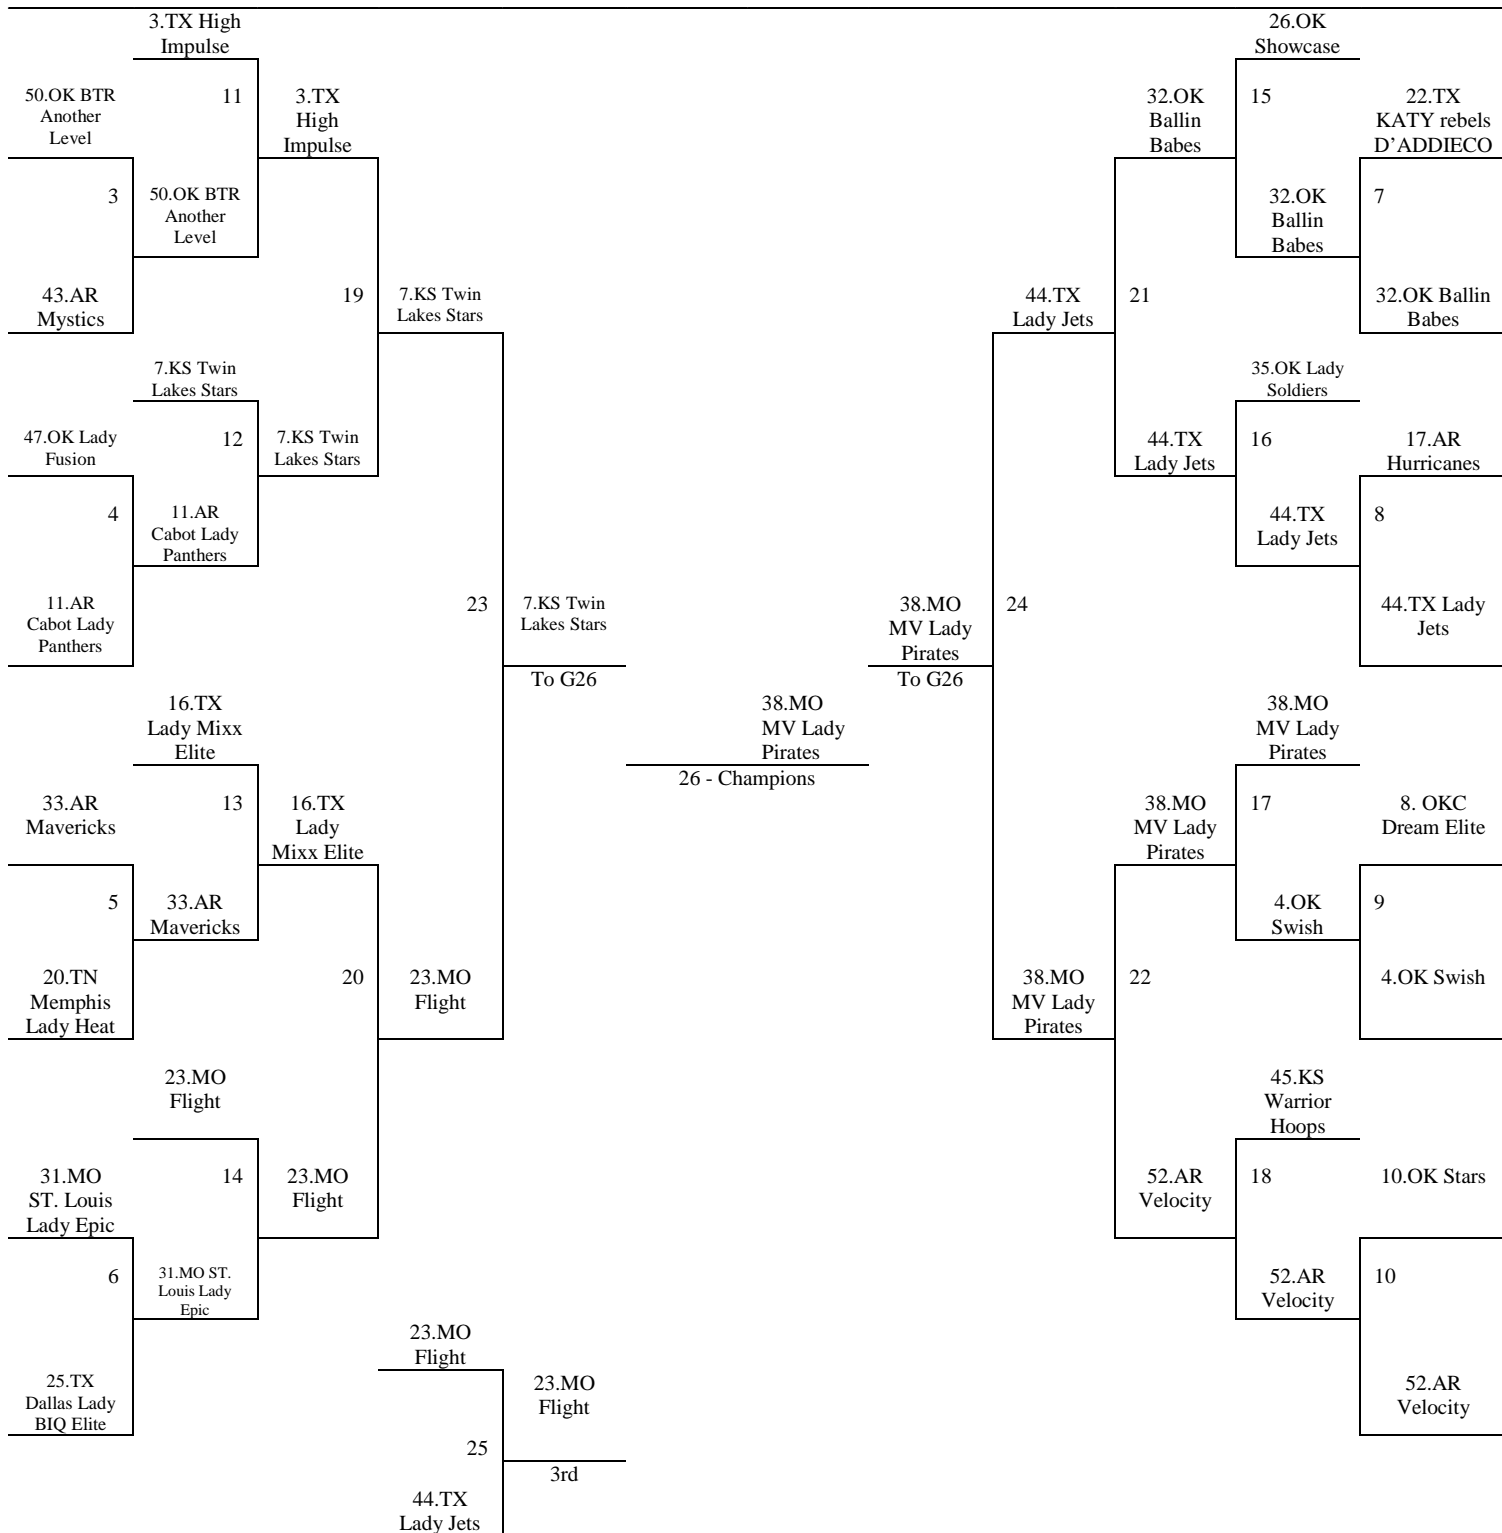

@MAYBbasketball

RIGHT STUFF. LOW PRICE. EVERYDAY!

2015 MAYB Girls Nationals – 11/12th Grade Girls

Division 1 Bracket

Play in Games

@MAYBbasketball

2015 MAYB Girls Nationals – 11/12th Grade Girls

Division 2 Bracket