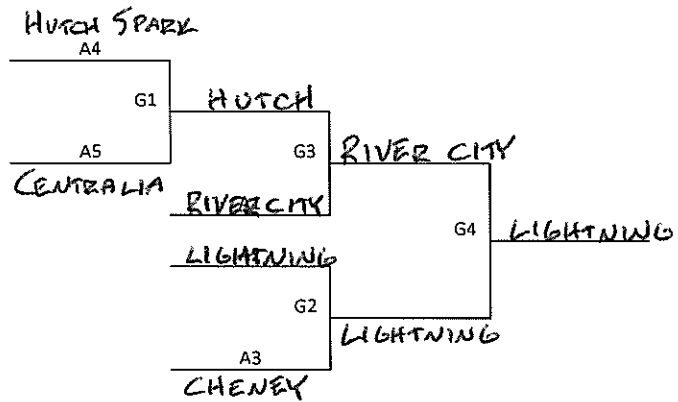

Greater Wichita Area Sports Commission – MAYB

May 30-31, 2015

5th/6th Boys

Circle Middle School

14697 SW 20th St

Benton, KS 67017

Teams	W	L
1. Cheney Sharp-Shooters	11	111
2. Hutch Spark	11	111
3. KS Lightning	111	1
4. River City Thunder	111	1
5. Centralia Wetmore		111

Location	Gym #1	Gym #2
SATURDAY		
9am		
10am		
11am		3 vs 1
12pm		
1pm	4 vs 5	2 vs 3
2pm		
3pm	5 vs 3	1 vs 4
4pm		
5pm		1 vs 2
6pm		
SUNDAY		
9am		
10am	2 vs 5	3 vs 4
11am		
12pm	5 vs 1	4 vs 2
1pm		
2pm	G1	
3pm		
4pm	G2	G3
5pm		
6pm		G4 (1st Place)