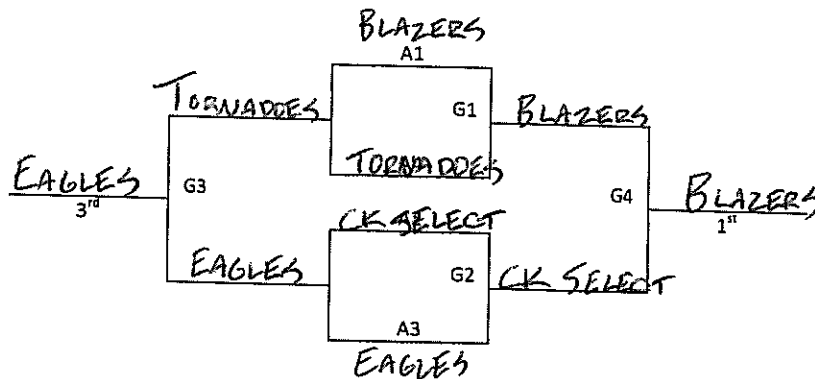

Greater Wichita Area Sports Commission - MAYB
May 30-31, 2015
7th Grade Boys
El Dorado Rec Center
401 McCollum Rd.

Pool A	W	L
1. Eureka Tornadoes		|||
2. Eagles Gehlen	|	||
3. Blazers	|||	
4. CK Select	||	|

Location	Gym #1	Gym #2	Gym #3
SATURDAY			
9am			
10am			
11am	(4) vs 2	1 vs (3)	
12pm			
1pm	(4) vs 1		
2pm			
3pm	(2) vs 1	(3) vs 4	
4pm			
5pm			2 vs (3)
6pm			
SUNDAY			
9am	G1	G2	
10am			
11am		G3 (3rd Place)	
12pm			
1pm			
2pm			
3pm			
4pm			
5pm			G4 (1st Place)
6pm