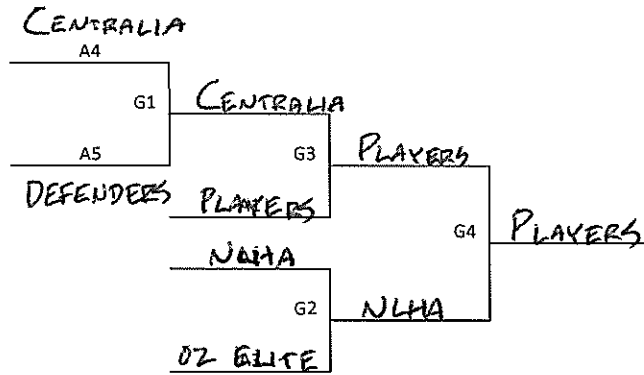

Greater Wichita Area Sports Commission – MAYB

May 30-31, 2015

3rd/4th Boys

Circle Middle School

14697 SW 20th St

Benton, KS 67017

Teams	W	L
1. KS Defenders		||||
2. NLHA Orange	||||	||
3. Oz Elite	||	|||
4. KS Players	||||	
5. Centralia Wetmore	||	||||

Location	Gym #1	Gym #2
SATURDAY		
9am		
10am	1 vs (4)	(2) vs 3
11am		
12pm	5 vs (3)	
1pm		
2pm	(4) vs 5	(3) vs 1
3pm		
4pm		
5pm	1 vs (2)	
6pm		
SUNDAY		
9am	(2) vs 5	3 vs (4)
10am		
11am	(4) vs 2	(5) vs 1
12pm		
1pm	G1	
2pm		
3pm	G2	G3
4pm		
5pm		G4 (1st Place)
6pm