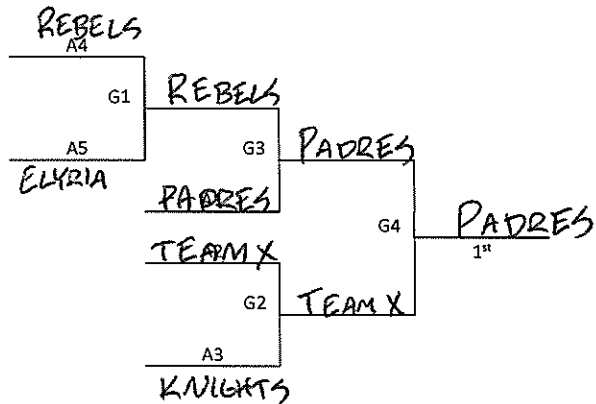

	W	L		W	L
1. Wichita Wizards			5. Mavericks		
2. Skyline Thunder - Pratt			6. Wichita Bulls		
3. Snipers			7. Central KS Storm		
4. Thunder					

This is a round robin tournament

Location	Gym #1	Gym #2	Gym #3
<b>SATURDAY</b>			
9am			1 vs 6
10am			2 vs 5
11am			3 vs 4
12pm			5 vs 1
1pm			6 vs 2
2pm			6 vs 7
3pm			1 vs 3
4pm	2 vs 7		
5pm	3 vs 6	4 vs 5	
6pm	7 vs 1		
<b>SUNDAY</b>			
9am			5 vs 3
10am			6 vs 2
11am			1 vs 4
12pm			5 vs 6
1pm	4 vs 7		1 vs 2
2pm			
3pm	7 vs 3	6 vs 4	
4pm			
5pm	7 vs 5	2 vs 3	
6pm			

Teams	W	L
1. Team X		
2. Elyria		
3. Rebels		
4. Knights		
5. Wichita Padres		

Location	Gym #1	Gym #2
<b>SATURDAY</b>		
9am		
10am	1 vs 4	2 vs 3
11am		
12pm	5 vs 3	1 vs 2
1pm		
2pm	3 vs 1	
3pm		
4pm		4 vs 5
5pm		
6pm		
<b>SUNDAY</b>		
9am		
10am	2 vs 5	3 vs 4
11am		
12pm	5 vs 1	4 vs 2
1pm		
2pm	G1	G2
3pm		
4pm	G3	
5pm		
6pm	G4 (1 <sup>st</sup> Place)	