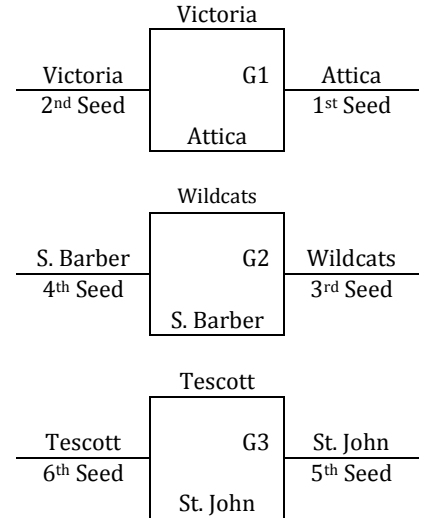

1A/2A School Team Tournament
June 6-7, 2015

HS Girls Division 2

<u>Pool A</u>	<u>W</u>	<u>L</u>	<u>Pool B</u>	<u>W</u>	<u>L</u>
1. Victoria	II		4. South Barber	I	I
2. Tescott Trojans		II	5. Attica Lady Bulldogs	II	
3. Lady Wildcats	I	I	6. St. John Lady Tigers		II

All teams to seed game and then on to bracket game
Tie Breaker – 2 way tie = Head to Head, 3 way tie = coin flip

Saturday	Maize S MS 1	Maize S MS 2	Maize S HS 1	Maize S HS 2
9:00	2-3	5-6	-	-
10:00	-	-	-	-
11:00	-	-	-	-
12:00	-	-	-	-
1:00	1-2	4-5	-	-
2:00	-	-	-	-
3:00	-	-	-	-
4:00	-	-	-	-
5:00	1-3	4-6	-	-
6:00	-	-	-	-
7:00	G1	-	G2	G3
8:00	-	-	-	-
9:00	-	-	-	-
Sunday	Maize S MS 1	Maize S MS 2	Maize S HS 1	Maize S HS 2
9:00	G4	G5	-	-
10:00	-	-	-	-
11:00	G6	G7	-	-
12:00	-	G8	-	-
1:00	G10	G9	-	-
2:00	-	-	-	-
3:00	-	-	-	-
4:00	-	-	-	-
5:00	-	-	-	-