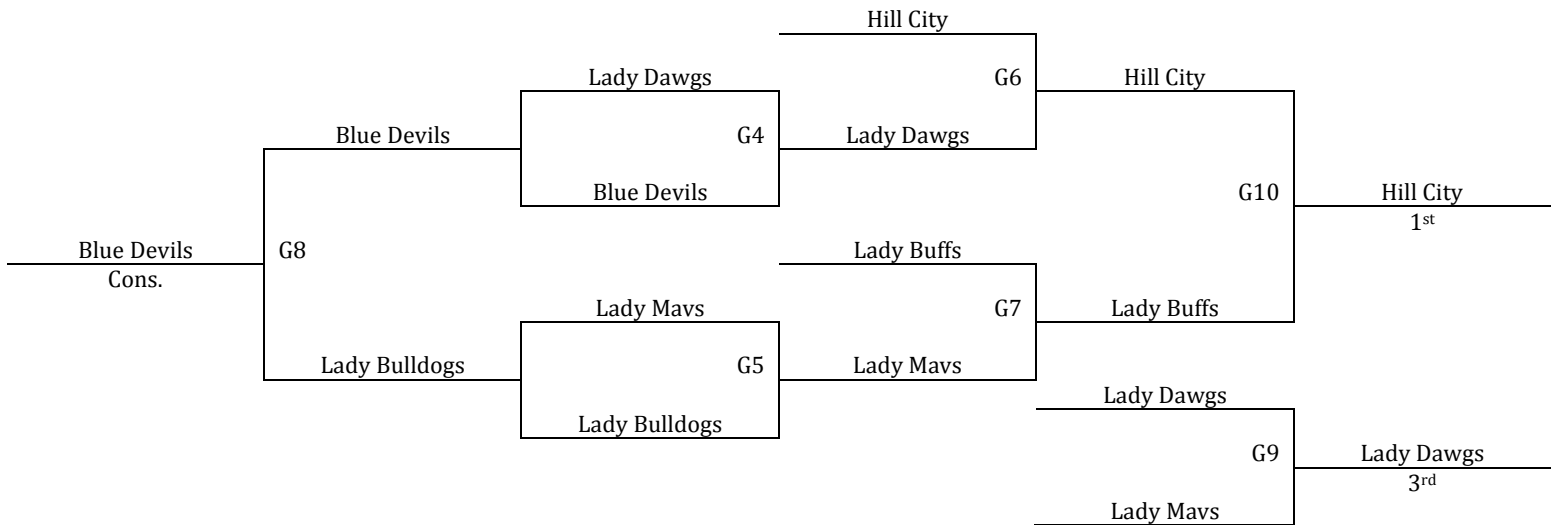

11th/12th Grade Boys – Continued

A Bracket

B Bracket

1A/2A School Team Tournament
June 6-7, 2015

HS Girls Division 1

Pool A	W	L	Pool B	W	L
1. Lady Dawgs	I	I	4. Republic County lady Buffs	II	
2. Sedan Blue Devils		II	5. Lady Mavs	I	I
3. Hill City 9-10 th	II		6. Bennington Lady Bulldogs		II

All teams to seed game and then on to bracket game

Tie Breaker – 2 way tie = Head to Head, 3 way tie = coin flip

Saturday	Maize S MS 1	Maize S MS 2	Maize S HS 1	Maize S HS 2
9:00	-	-	-	-
10:00	-	-	-	-
11:00	1-2	4-5	-	-
12:00	-	-	-	-
1:00	-	-	-	-
2:00	-	-	-	-
3:00	1-3	4-6	-	-
4:00	-	-	-	-
5:00	-	-	-	-
6:00	2-3	5-6	-	-
7:00	-	-	-	-
8:00	-	G1	-	-
9:00	G2	G3	-	-
Sunday	Maize S MS 1	Maize S MS 2	Maize S HS 1	Maize S HS 2
9:00	-	-	-	-
10:00	G4	G5	-	-
11:00	-	-	-	-
12:00	-	-	-	-
1:00	-	-	-	-
2:00	-	-	-	G8
3:00	G6	G7	-	-
4:00	-	-	-	-
5:00	-	-	G10	G9