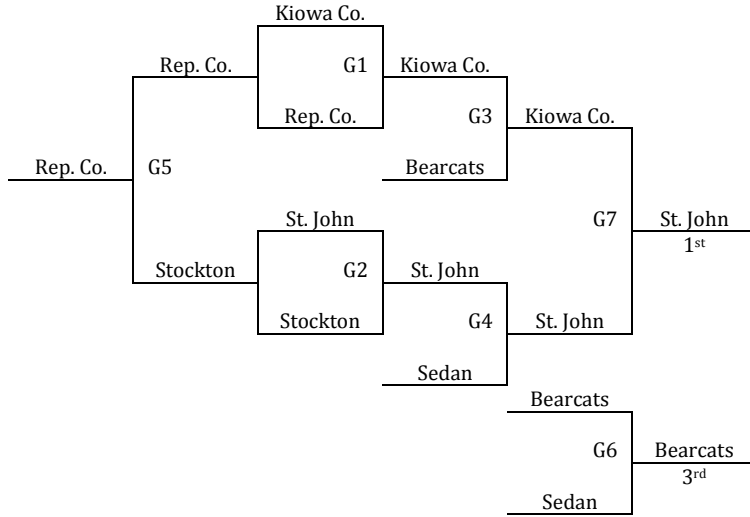

1A/2A School Team Tournament
June 6-7, 2015

11th/12th Grade Boys – Continued

A Bracket