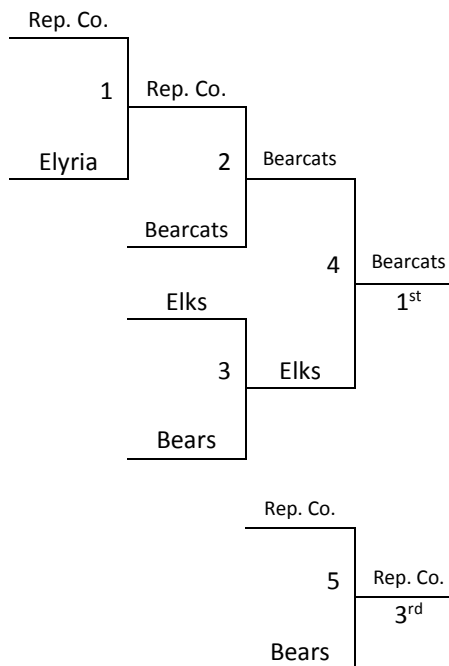

1A/2A School Team Tournament

June 6-7, 2015

9th/10th Grade Boys

Pool A	W	L
1. Elyria	I	III
2. Burlingame Bearcats	III	I
3. Rock Hills Bears	III	I
4. Republic County HS		III
5. Burlington Elks	III	I

Saturday	Maize S MS 1	Maize S MS 2
9:00	-	-
10:00	1-2	3-4
11:00	-	-
12:00	2-5	1-3
1:00	-	-
2:00	1-5	2-4
3:00	-	-
4:00	1-4	3-5
5:00	-	-
6:00	-	-
7:00	-	2-3
8:00	4-5	-

Sunday	Maize S MS 1	Maize S MS 2
9:00	-	-
10:00	-	-
11:00	-	-
12:00	G1	-
1:00	-	-
2:00	G2	G3
3:00	-	-
4:00	G4	G5
5:00	-	-

1A/2A School Team Tournament
June 6-7, 2015

11th/12th Grade Boys

Pool A	W	L	Pool B	W	L
1. Lebo Wolves	I	II	5. Ellinwood Varsity	I	II
2. Lancers		III	6. Inman		III
3. Stockton	II	I	7. Republic County HS	II	I
4. Burlingame Bearcats	III		8. Sedan Blue Devils	III	

Pool C	W	L
9. Sublette Larks	II	II
10. Kiowa County Mavericks	III	I
11. St. John Tigers	III	
12. Attica Bulldogs	I	III
13. Wichita County Indians		III

2 Pools: Top Two in Each Pool to Bracket A, Others to Bracket B