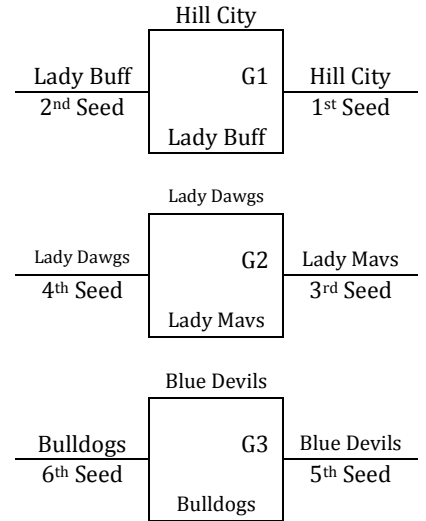

Pool C	W	L
9. Sublette Larks	II	II
10. Kiowa County Mavericks	III	I
11. St. John Tigers	III	
12. Attica Bulldogs	I	III
13. Wichita County Indians		III

2 Pools: Top Two in Each Pool to Bracket A, Others to Bracket B

11th/12th Grade Boys – Continued

A Bracket

B Bracket

1A/2A School Team Tournament
June 6-7, 2015

HS Girls Division 1

Pool A	W	L	Pool B	W	L
1. Lady Dawgs	I	I	4. Republic County lady Buffs	II	
2. Sedan Blue Devils		II	5. Lady Mavs	I	I
3. Hill City 9-10 th	II		6. Bennington Lady Bulldogs		II

All teams to seed game and then on to bracket game

Tie Breaker – 2 way tie = Head to Head, 3 way tie = coin flip

Saturday	Maize S MS 1	Maize S MS 2	Maize S HS 1	Maize S HS 2
9:00	-	-	-	-
10:00	-	-	-	-
11:00	1-2	4-5	-	-
12:00	-	-	-	-
1:00	-	-	-	-
2:00	-	-	-	-
3:00	1-3	4-6	-	-
4:00	-	-	-	-
5:00	-	-	-	-
6:00	2-3	5-6	-	-
7:00	-	-	-	-
8:00	-	G1	-	-
9:00	G2	G3	-	-
Sunday	Maize S MS 1	Maize S MS 2	Maize S HS 1	Maize S HS 2
9:00	-	-	-	-
10:00	G4	G5	-	-
11:00	-	-	-	-
12:00	-	-	-	-
1:00	-	-	-	-
2:00	-	-	-	G8
3:00	G6	G7	-	-
4:00	-	-	-	-
5:00	-	-	G10	G9