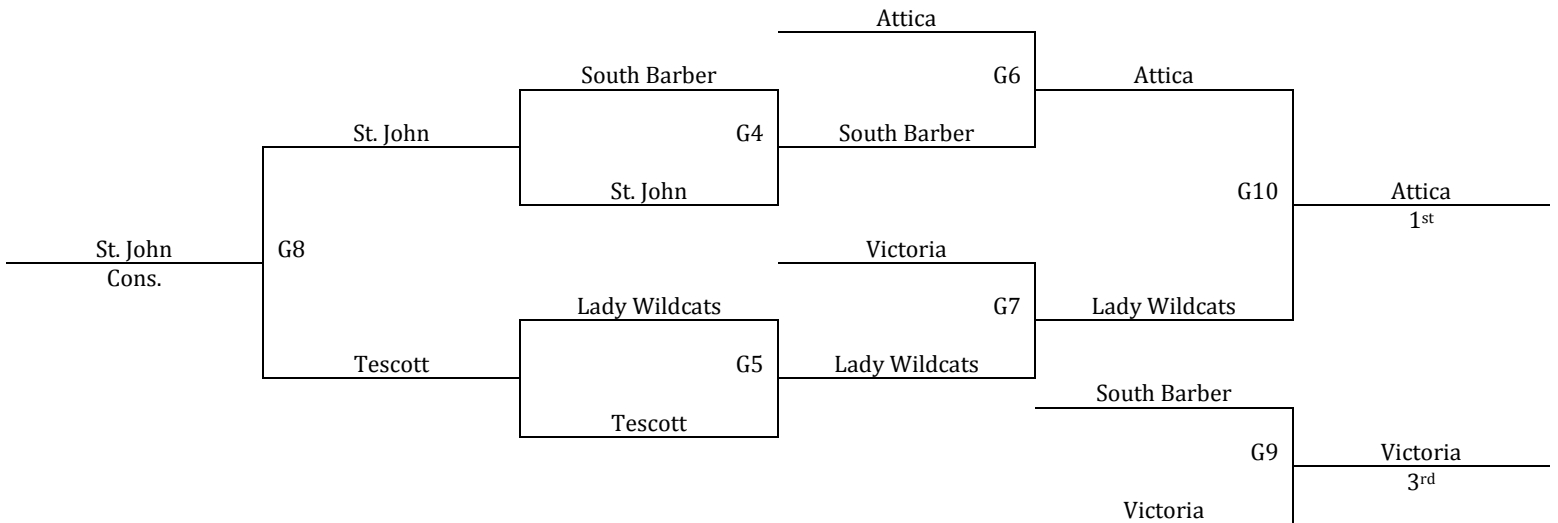

All teams to seed game and then on to bracket game

Tie Breaker – 2 way tie = Head to Head, 3 way tie = coin flip

Saturday	Maize S MS 1	Maize S MS 2	Maize S HS 1	Maize S HS 2
9:00	-	-	-	-
10:00	-	-	-	-
11:00	1-2	4-5	-	-
12:00	-	-	-	-
1:00	-	-	-	-
2:00	-	-	-	-
3:00	1-3	4-6	-	-
4:00	-	-	-	-
5:00	-	-	-	-
6:00	2-3	5-6	-	-
7:00	-	-	-	-
8:00	-	G1	-	-
9:00	G2	G3	-	-
Sunday	Maize S MS 1	Maize S MS 2	Maize S HS 1	Maize S HS 2
9:00	-	-	-	-
10:00	G4	G5	-	-
11:00	-	-	-	-
12:00	-	-	-	-
1:00	-	-	-	-
2:00	-	-	-	G8
3:00	G6	G7	-	-
4:00	-	-	-	-
5:00	-	-	G10	G9

1A/2A School Team Tournament
June 6-7, 2015

HS Girls Division 2

<u>Pool A</u>	<u>W</u>	<u>L</u>	<u>Pool B</u>	<u>W</u>	<u>L</u>
1. Victoria	II		4. South Barber	I	I
2. Tescott Trojans		II	5. Attica Lady Bulldogs	II	
3. Lady Wildcats	I	I	6. St. John Lady Tigers		II

All teams to seed game and then on to bracket game
Tie Breaker – 2 way tie = Head to Head, 3 way tie = coin flip

Saturday	Maize S MS 1	Maize S MS 2	Maize S HS 1	Maize S HS 2
9:00	2-3	5-6	-	-
10:00	-	-	-	-
11:00	-	-	-	-
12:00	-	-	-	-
1:00	1-2	4-5	-	-
2:00	-	-	-	-
3:00	-	-	-	-
4:00	-	-	-	-
5:00	1-3	4-6	-	-
6:00	-	-	-	-
7:00	G1	-	G2	G3
8:00	-	-	-	-
9:00	-	-	-	-
Sunday	Maize S MS 1	Maize S MS 2	Maize S HS 1	Maize S HS 2
9:00	G4	G5	-	-
10:00	-	-	-	-
11:00	G6	G7	-	-
12:00	-	G8	-	-
1:00	G10	G9	-	-
2:00	-	-	-	-
3:00	-	-	-	-
4:00	-	-	-	-
5:00	-	-	-	-