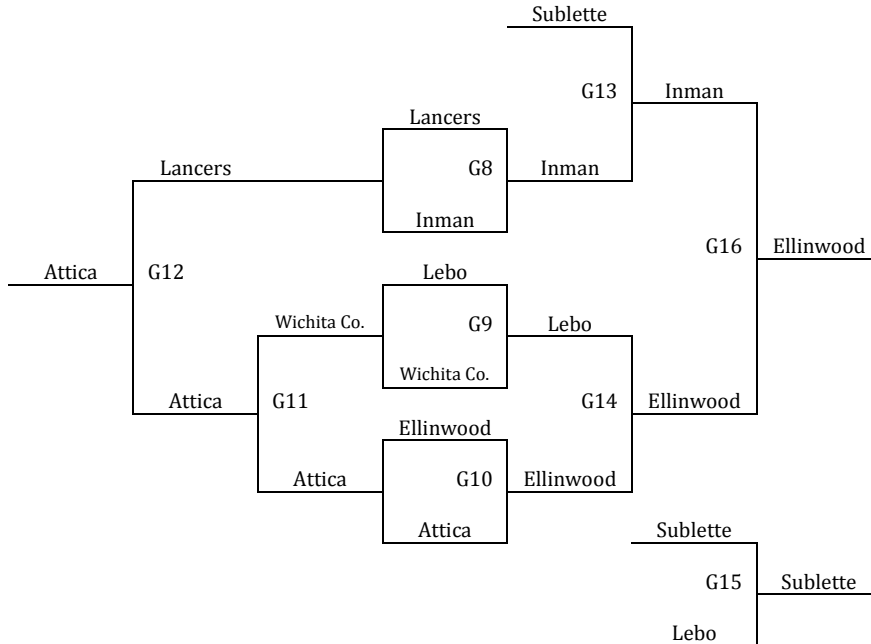

Pool C	W	L
9. Sublette Larks	II	II
10. Kiowa County Mavericks	III	I
11. St. John Tigers	III	
12. Attica Bulldogs	I	III
13. Wichita County Indians		III

2 Pools: Top Two in Each Pool to Bracket A, Others to Bracket B

Sunday	Maize S HS 1	Maize S HS 2	Maize S MS 1
9:00	G1	G2	-
10:00	G8	G9	-
11:00	G5	G10	-
12:00	G3	G4	-
1:00	G13	G14	-
2:00	G11	-	-
3:00	G16	G6	-
4:00	G7	G15	-
5:00	-	-	G12

1A/2A School Team Tournament
June 6-7, 2015

11th/12th Grade Boys – Continued

A Bracket

B Bracket

1A/2A School Team Tournament
June 6-7, 2015

HS Girls Division 1

Pool A	W	L	Pool B	W	L
1. Lady Dawgs	I	I	4. Republic County lady Buffs	II	
2. Sedan Blue Devils		II	5. Lady Mavs	I	I
3. Hill City 9-10 th	II		6. Bennington Lady Bulldogs		II

All teams to seed game and then on to bracket game

Tie Breaker – 2 way tie = Head to Head, 3 way tie = coin flip

Saturday	Maize S MS 1	Maize S MS 2	Maize S HS 1	Maize S HS 2
9:00	-	-	-	-
10:00	-	-	-	-
11:00	1-2	4-5	-	-
12:00	-	-	-	-
1:00	-	-	-	-
2:00	-	-	-	-
3:00	1-3	4-6	-	-
4:00	-	-	-	-
5:00	-	-	-	-
6:00	2-3	5-6	-	-
7:00	-	-	-	-
8:00	-	G1	-	-
9:00	G2	G3	-	-
Sunday	Maize S MS 1	Maize S MS 2	Maize S HS 1	Maize S HS 2
9:00	-	-	-	-
10:00	G4	G5	-	-
11:00	-	-	-	-
12:00	-	-	-	-
1:00	-	-	-	-
2:00	-	-	-	G8
3:00	G6	G7	-	-
4:00	-	-	-	-
5:00	-	-	G10	G9