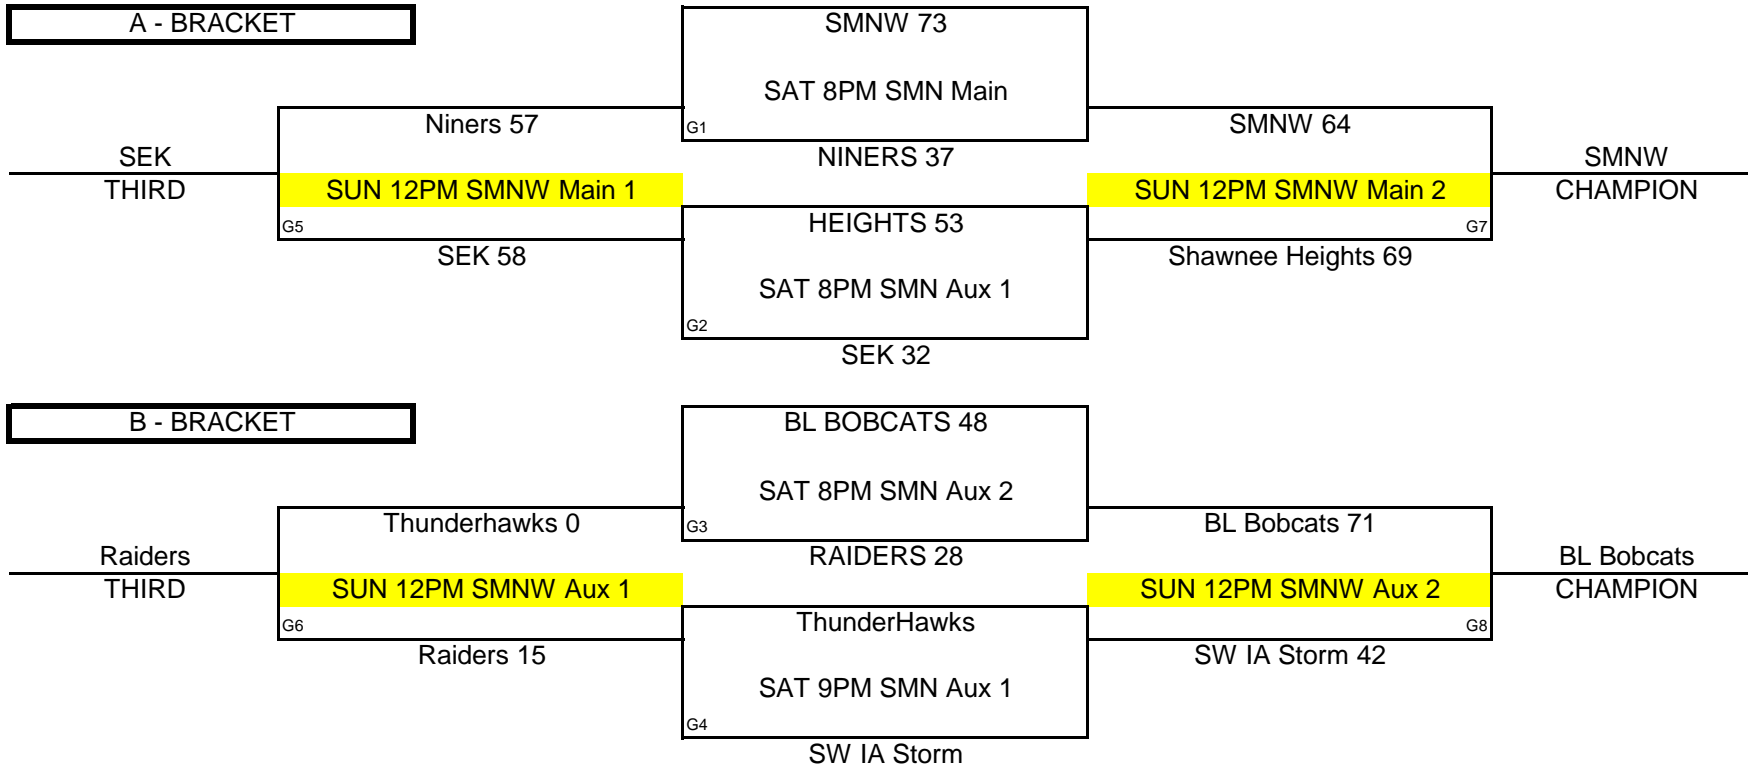

KC Premiere/ Shirts & Skins/ MAYB National Qualifer

Varsity Boys Blue

POOL A

		WINS	LOSSES
(1)	SMNW	III	
(2)	BL Bobcats Green	I	II
(3)	SW IA Storm	I	II
(4)	Shawnee Heights	I	II

POOL B

		WINS	LOSSES
(1)	Raiders		
(2)	Thunderhawks		
(3)	SEK Deviators		
(4)	Dakota Niners Elite		

POOL PLAY ROUND

A-1	VS	A-2	FRI	7PM	SMN Aux 1	B-1	VS	B-2	SAT	8AM	SMNW Aux 2
A-3	VS	A-4	FRI	7PM	SMN Aux 2	B-3	VS	B-4	SAT	9AM	SMN Main
A-1	VS	A-3	FRI	9PM	SMN Main	B-1	VS	B-3	SAT	4PM	SMN Aux 1
A-2	VS	A-4	FRI	9PM	SMN Aux 1	B-2	VS	B-4	SAT	4PM	SMN Aux 2
A-1	VS	A-4	SAT	10AM	SMN Aux 2	B-1	VS	B-4	SAT	6PM	SMN Main
A-2	VS	A-3	SAT	3PM	SMN Aux 2	B-2	VS	B-3	SAT	6PM	SMN Aux 1

CHAMPIONSHIP ROUND

NOTE: TIE BREAKER

1 - HEAD TO HEAD

2 - POINT SPREAD (MAX. 15 POINTS)

3 - DEF. POINTS ALLOWED