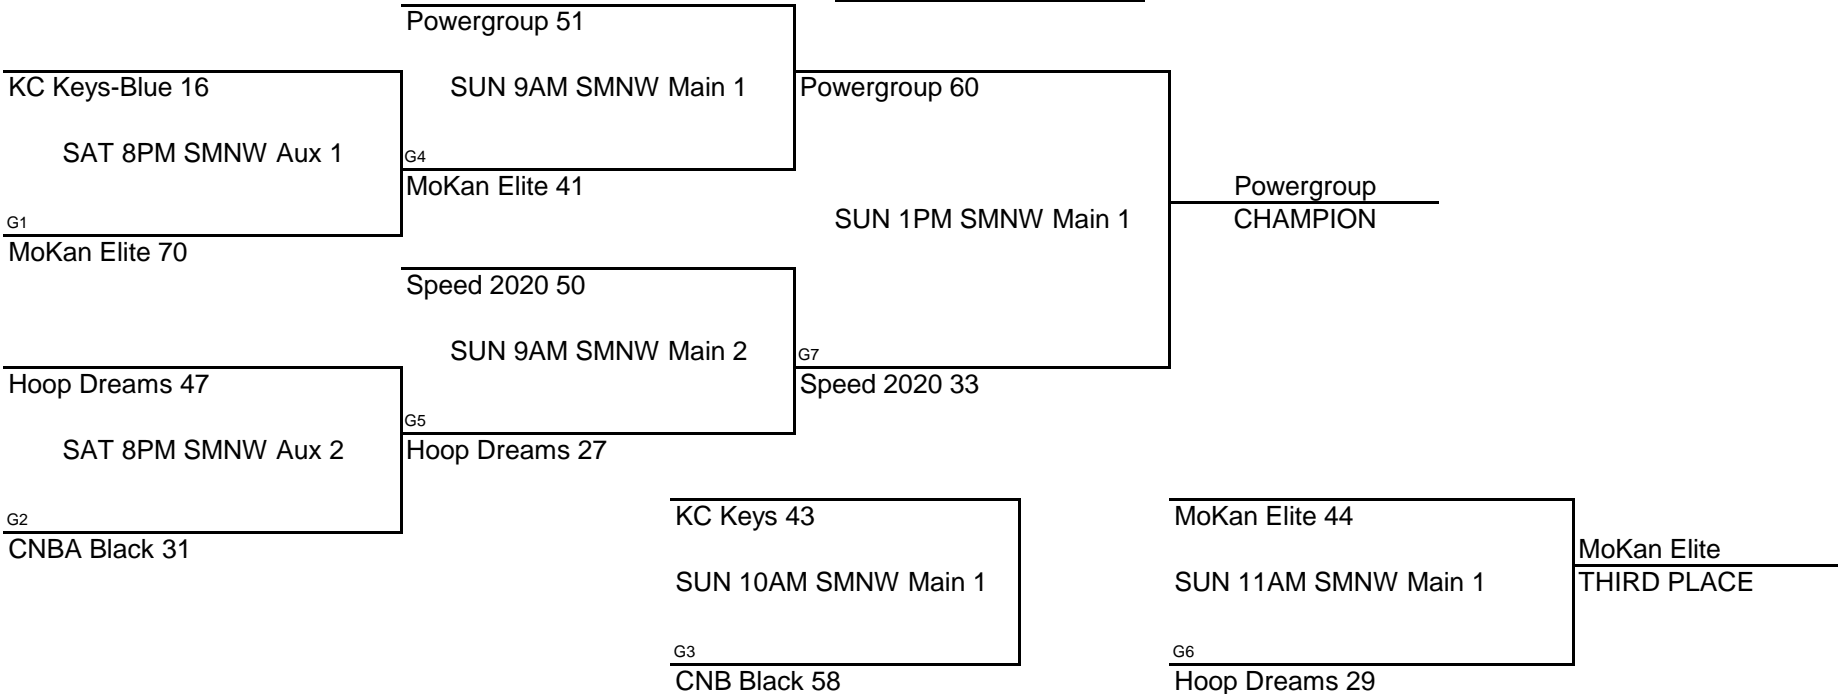

KC Premiere/ Shirts & Skins/ MAYB National Qualifer

7th Red Boys Divison

POOL A

- (1) Speed 2020
- (2) MOKan Elite
- (3) Hoop Dreams

WINS	LOSSES
II	
	II
I	I

POOL B

- (1) Powergroup 2020
- (2) KC Keys- Blue
- (3) CNBA Black

WINS	LOSSES
II	
I	i
	II

POOL PLAY ROUND 1

	VS		<u>DAY</u>	<u>TIME</u>	<u>LOCATION</u>		VS		<u>DAY</u>	<u>TIME</u>	<u>LOCATION</u>
A-1		A-2	FRI	7PM	SMNW Aux 1	B-1		B-2	FRI	7PM	SMNW Aux 2
A-1		A-3	FRI	9PM	SMNW Main 2	B-1		B-3	SAT	2PM	SMNW Aux 1
A-2		A-3	SAT	3PM	SMNW Main 1	B-2		B-3	SAT	4PM	SMNW Main 2

SEEDING ROUND

Speed 2020	VS	Powergroup	SAT	6PM	SMNW Main 2	Winner gets 1st seed, Loser gets 2nd seed
Hoopdreams	VS	KC Keys	SAT	6PM	SMNW Aux 1	Winner gets 3rd seed, Loser gets 4th seed
MoKan Elite	VS	CNBA	SAT	6PM	SMNW Aux 2	Winner gets 5th seed, Loser gets 6th seed

CHAMPIONSHIP ROUND

NOTE: TIE BREAKER

1 - HEAD TO HEAD

2 - POINT SPREAD (MAX. 15 POINTS)

3 - DEF. POINTS ALLOWED