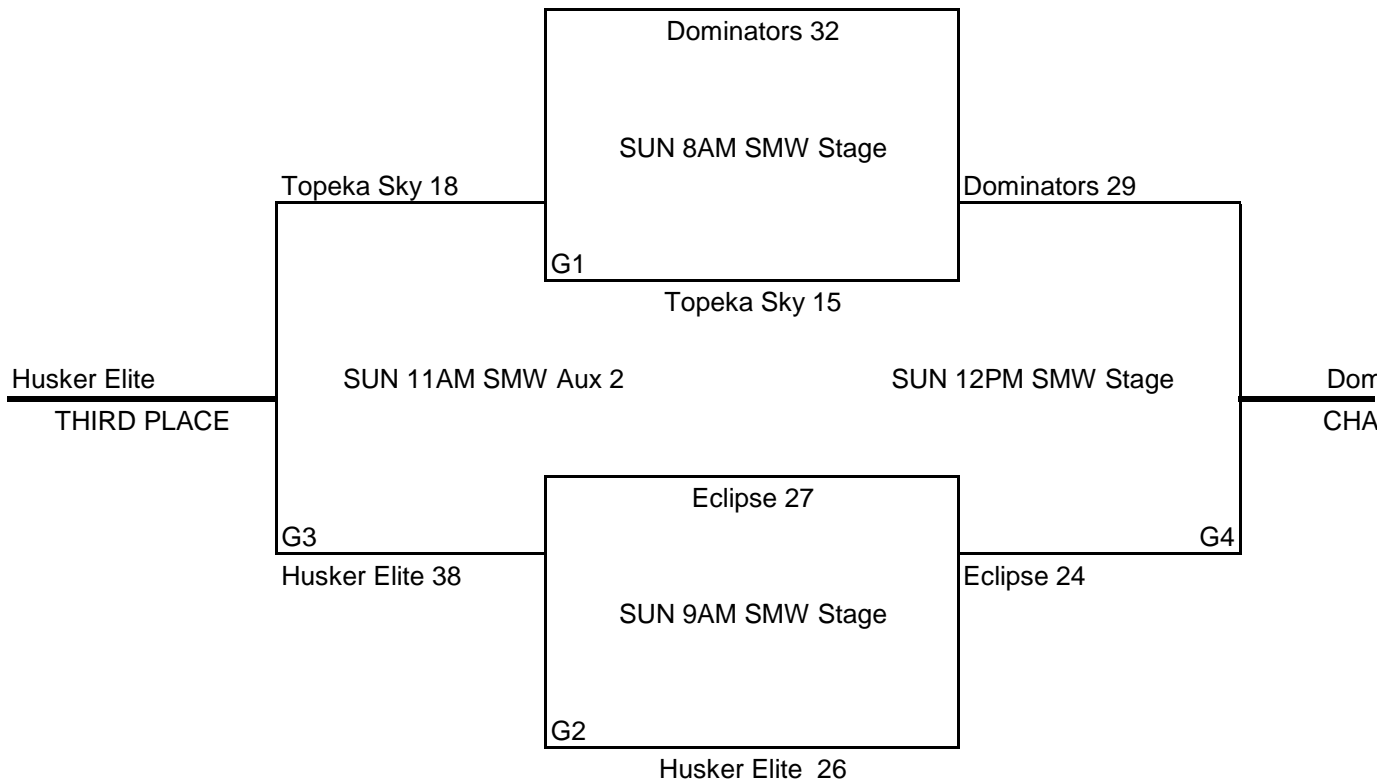

KC Premiere/ Shirts & Skins/ MAYB National Qualife

4th/5th Girls Divison

(1)	Topeka Sky
(2)	Dominators
(3)	Eclipse
(4)	Husker Elite

<u>WINS</u>	<u>LOSSES</u>
	III
III	
I	I
I	I

Schedule

1	VS	2	FRI	5PM	SMW Stage
1	VS	3	FRI	7PM	SMW Aux 2
2	VS	3	FRI	9PM	SMW Aux 2
1	VS	4	SAT	12PM	SMW Stage
2	VS	4	SAT	2PM	SMW Stage
3	VS	4	SAT	4PM	SMW Stage

CHAMPIONSHIP ROUND

NOTE: TIE BREAKERS

1 - HEAD TO HEAD

2 - POINT SPREAD (MAX 15 POINTS)

3 - DEF. POINTS ALLOWED