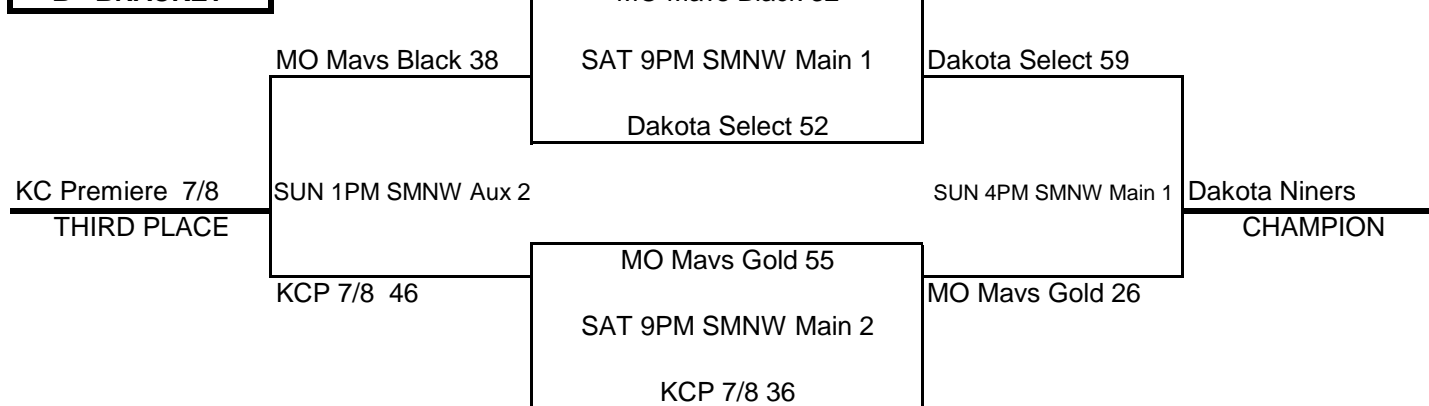

KC Premiere/ Shirts & Skins/ MAYB National Qualifer

8th Red Boys Divison

A - BRACKET

B - BRACKET

C - BRACKET