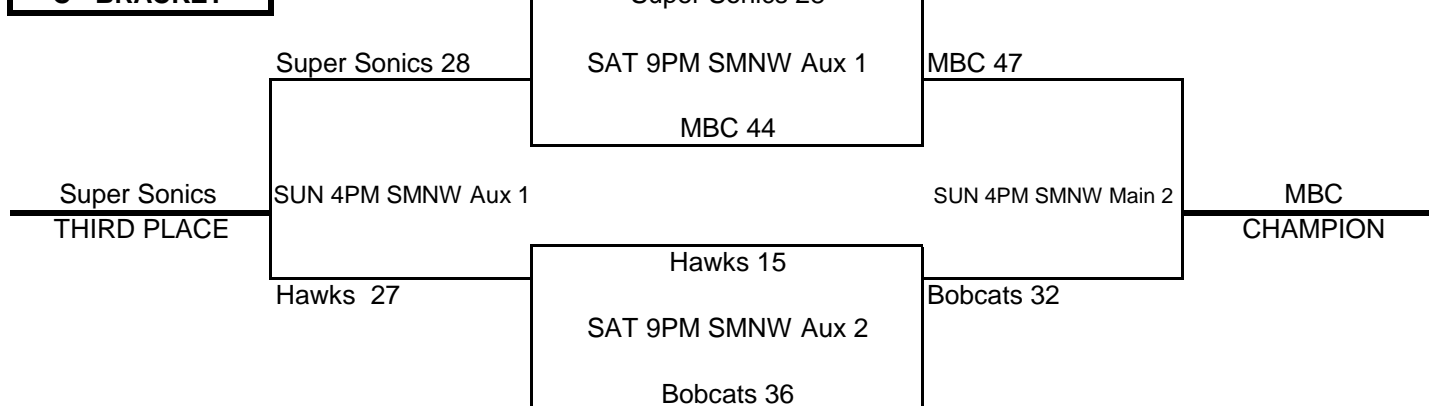

KC Premiere/ Shirts & Skins/ MAYB National Qualifer

8th Red Boys Divison

A - BRACKET

B - BRACKET

C - BRACKET