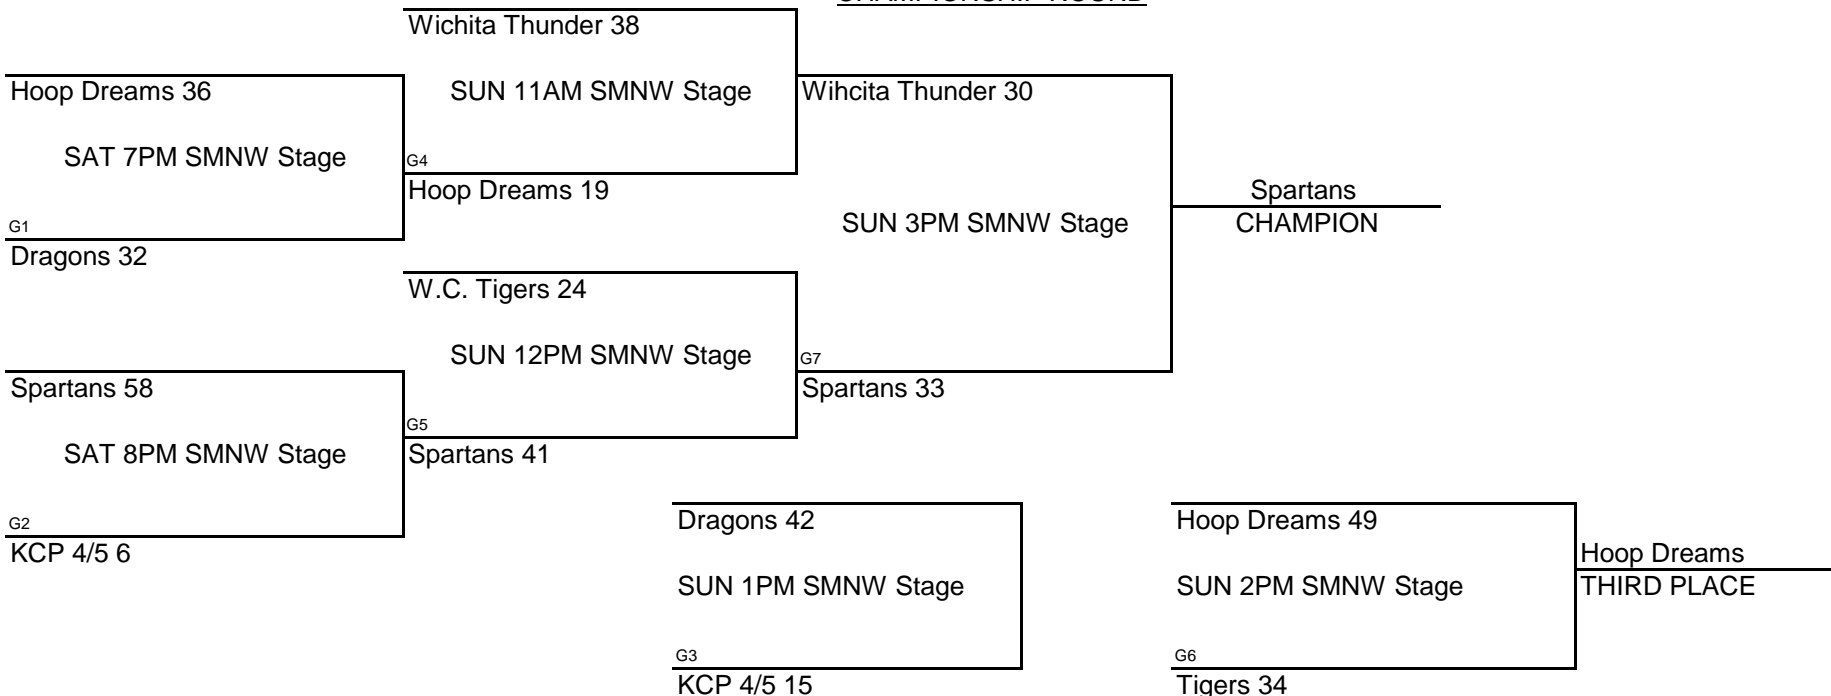

KC Premiere/ Shirts & Skins/ MAYB National Qualifer

4th/5th Boys Divison

POOL A

- (1) Spartans
- (2) Dragons
- (3) Wichita Thunder

WINS	LOSSES
I	I
	II
II	

POOL B

- (1) KC Premiere 4th/5th
- (2) Hoop Dreams
- (3) W.C. Tigers

WINS	LOSSES
	II
I	I
II	

POOL PLAY ROUND 1

			<u>DAY</u>	<u>TIME</u>	<u>LOCATION</u>				<u>DAY</u>	<u>TIME</u>	<u>LOCATION</u>
A-1	VS	A-2	FRI	6PM	SMNW Stage	B-1	VS	B-2	FRI	8PM	SMNW Stage
A-1	VS	A-3	FRI	7PM	SMNW Stage	B-1	VS	B-3	SAT	9AM	SMNW Stage
A-2	VS	A-3	FRI	9PM	SMNW Stage	B-2	VS	B-3	SAT	11AM	SMNW Stage

SEEDING ROUND

Wichita Thunder	VS	WC Tigers	SAT	2PM	SMNW Stage	Winner gets 1st seed, Loser gets 2nd seed
Spartans	VS	Hoop Dreams	SAT	5PM	SMNW Stage	Winner gets 3rd seed, Loser gets 4th seed
Dragons	VS	KCP 4/5	SAT	4PM	SMNW Stage	Winner gets 5th seed, Loser gets 6th seed

CHAMPIONSHIP ROUND

NOTE: TIE BREAKER

1 - HEAD TO HEAD

2 - POINT SPREAD (MAX. 15 POINTS)

3 - DEF. POINTS ALLOWED