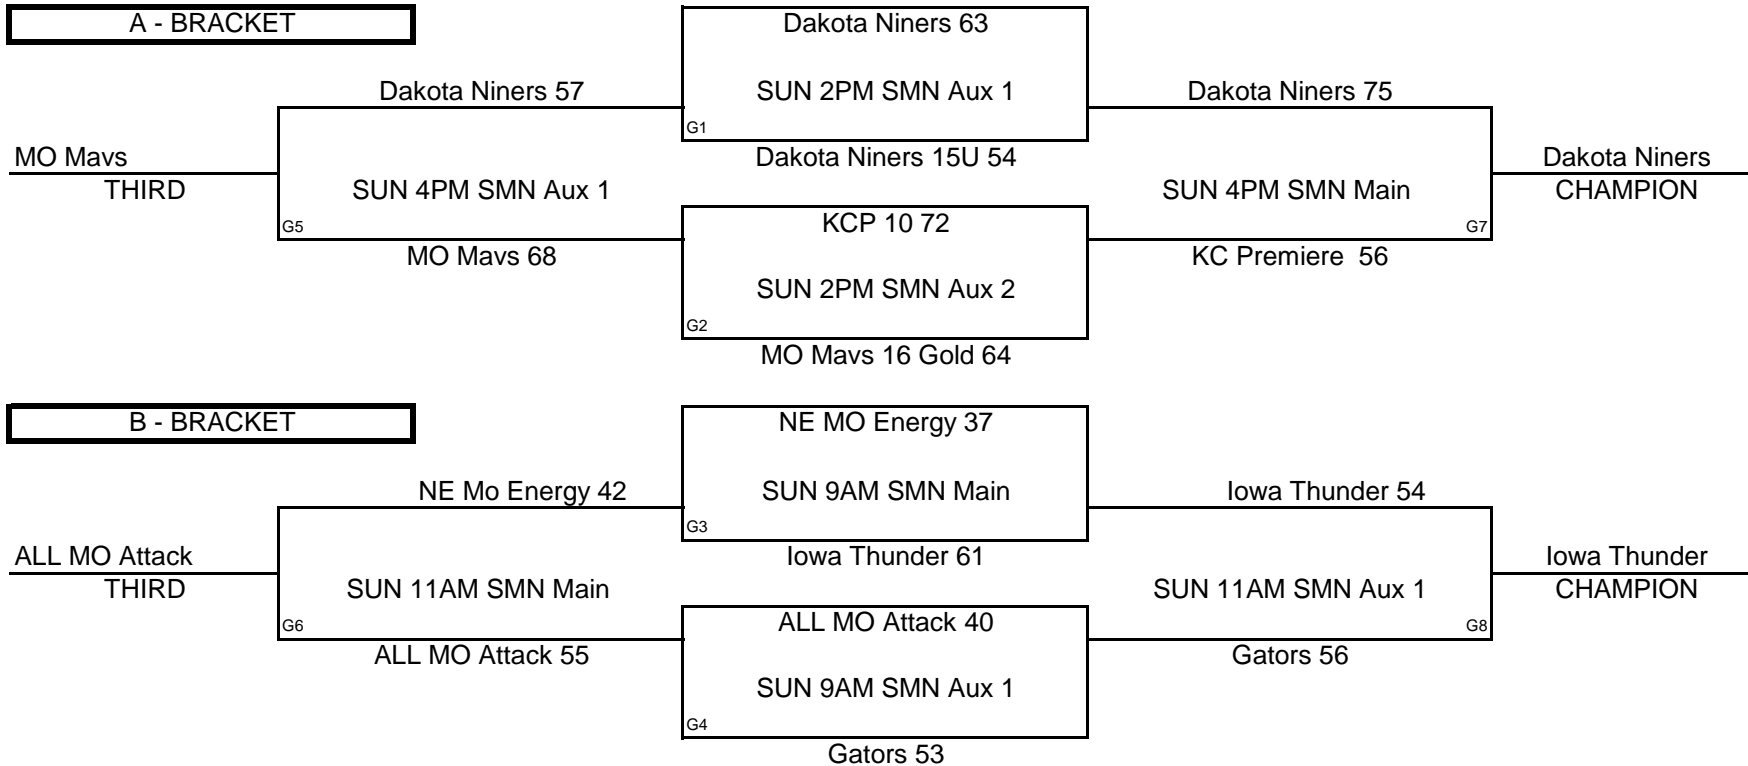

KC Premiere/ Shirts & Skins/ MAYB National Qualifer

JV Boys Red Division

POOL A

		WINS	LOSSES
(1)	KC Premiere 10th	II	I
(2)	Gators	I	II
(3)	IA Thunder	I	II
(4)	Dakota Niners 16U	II	I

POOL B

		WINS	LOSSES
(1)	All Missouri Attack		III
(2)	NE Mo Energy	II	I
(3)	MO Mavs 16U Gold	III	
(4)	Dakota Niners 15U Select	I	II

POOL PLAY ROUND

A-1	VS	A-2	FRI	5PM	SMN Aux 2	B-1	VS	B-4	SAT	10AM	SMN Main
A-2	VS	A-4	SAT	10AM	SMN Aux 1	B-1	VS	B-3	SAT	5PM	SMN Main
A-2	VS	A-3	SAT	12PM	SMN Aux 2	B-2	VS	B-4	SAT	5PM	SMN Aux 2
A-1	VS	A-3	SAT	6PM	SMN Aux 2	B-3	VS	B-4	SAT	7PM	SMN Main
A-1	VS	A-4	SAT	7PM	SMN Aux 2	B-1	VS	B-2	SAT	7PM	SMN Aux 1
A-3	VS	A-4	SAT	9PM	SMN Main	B-2	VS	B-3	SAT	9PM	SMN Aux 2

CHAMPIONSHIP ROUND

NOTE: TIE BREAKER

1 - HEAD TO HEAD

2 - POINT SPREAD (MAX. 15 POINTS)

3 - DEF. POINTS ALLOWED