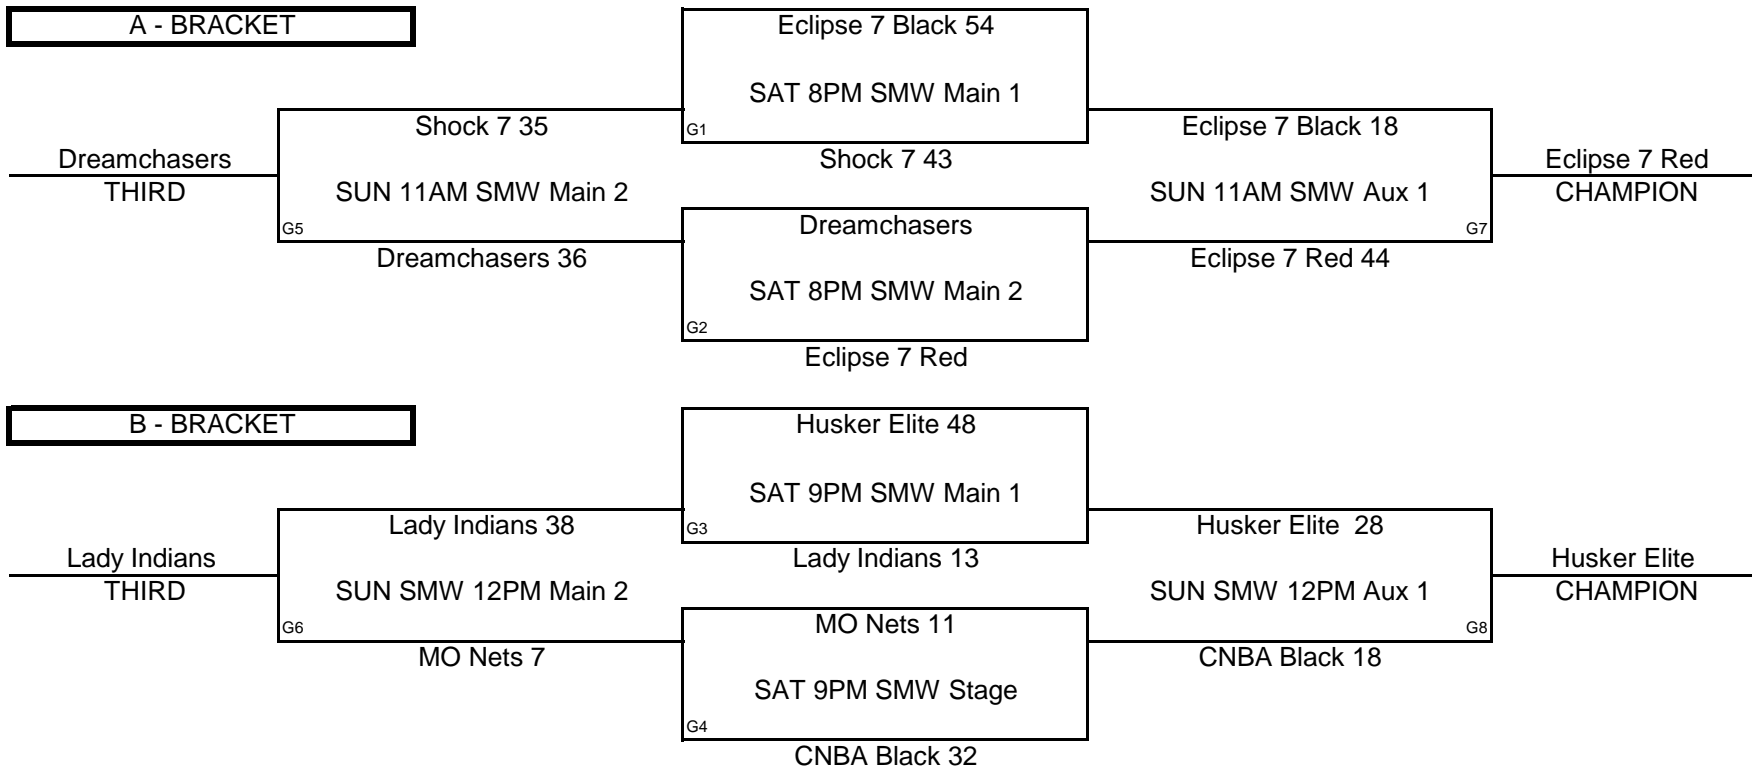

KC Premiere/ Shirts & Skins/ MAYB National Qualifer

7th Grade Girls Divison

POOL A

		WINS	LOSSES
(1)	Eclipse 7 Black	II	
(2)	Dreamchasers	II	I
(3)	CNBA Black	I	II
(4)	Lady Indians		III

POOL B

		WINS	LOSSES
(1)	Shock 7	II	I
(2)	Eclipse 7 Red	III	
(3)	MO Nets		III
(4)	Husker Elite	I	II

POOL PLAY ROUND

A-1	VS	A-2	FRI	5PM	SMW Main 2	B-1	VS	B-2	FRI	5PM	SMW Main 1
A-1	VS	A-3	FRI	7PM	SMW Main 1	B-1	VS	B-3	FRI	6PM	SMW Main 1
A-3	VS	A-4	FRI	9PM	SMW Main 1	B-2	VS	B-3	FRI	8PM	SMW Main 1
A-2	VS	A-3	SAT	9AM	SMW Stage	B-1	VS	B-4	SAT	12PM	SMW Main 1
A-2	VS	A-4	SAT	10AM	SMW Stage	B-2	VS	B-4	SAT	2PM	SMW Main 1
A-1	VS	A-4	SAT	1PM	SMW Main 2	B-3	VS	B-4	SAT	4PM	SMW Main 1

CHAMPIONSHIP ROUND

NOTE: TIE BREAKER

1 - HEAD TO HEAD

2 - POINT SPREAD (MAX. 15 POINTS)

3 - DEF. POINTS ALLOWED