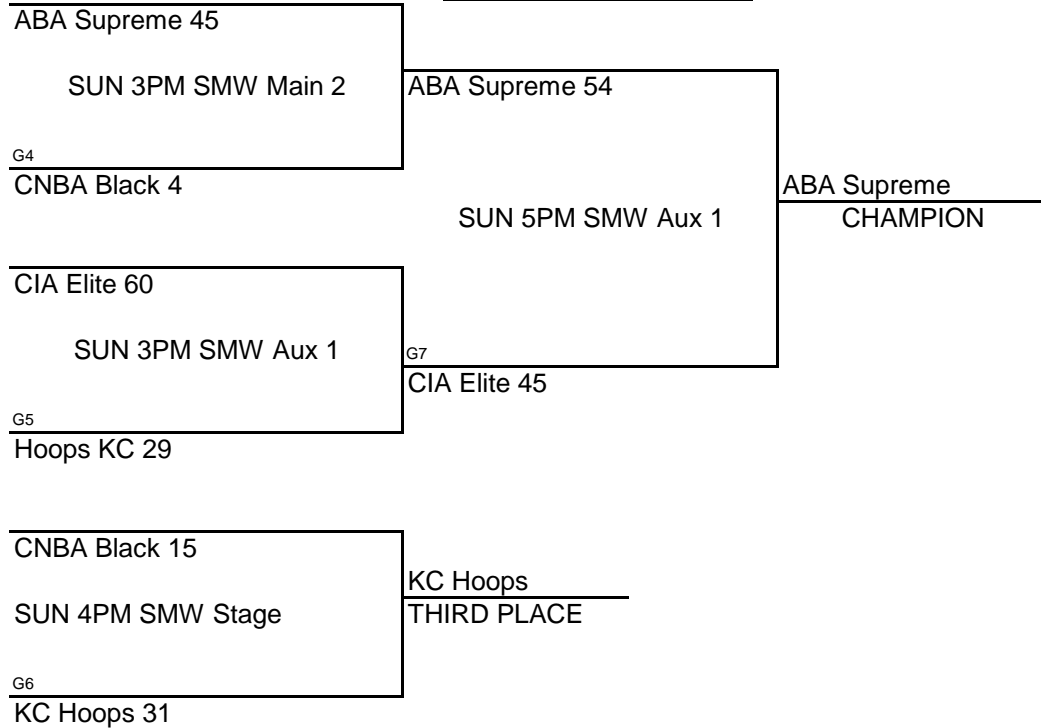

KC Premiere/ Shirts & Skins/ MAYB National Qualifer

6th/7th Grade Girls Division

POOL A

- (1) Hoops KC
- (2) Shock-Roland
- (3) CIA Elite

WINS	LOSSES
I	I
	II
II	

POOL B

- (1) Shock
- (2) ABA Supreme
- (3) CNBA Black

WINS	LOSSES
	II
II	
I	I

POOL PLAY ROUND 1

			<u>DAY</u>	<u>TIME</u>	<u>LOCATION</u>			<u>DAY</u>	<u>TIME</u>	<u>LOCATION</u>
A-1	VS	A-2	FRI	6PM	SMW Aux 2	B-1	VS	B-2	FRI	5PM SMW Aux 1
A-1	VS	A-3	SAT	1PM	SMW Main 1	B-1	VS	B-3	FRI	7PM SMW Main 2
A-2	VS	A-3	SAT	3PM	SMW Main 1	B-2	VS	B-3	FRI	9PM SMW Main 2

SEEDING ROUND

CIA Elite	VS		SAT	5PM	SMW Main 1	Winner gets 1st seed, Loser gets 2nd seed
SEED #2 POOL A	VS	SEED #2 POOL B	SAT	5PM	SMW Main 2	Winner gets 3rd seed, Loser gets 4th seed
SEED #3 POOL A	VS	Shock	SAT	5PM	SMW Aux 2	Winner gets 5th seed, Loser gets 6th seed

CHAMPIONSHIP ROUND

NOTE: TIE BREAKER

- 1 - HEAD TO HEAD
- 2 - POINT SPREAD (MAX. 15 POINTS)
- 3 - DEF. POINTS ALLOWED