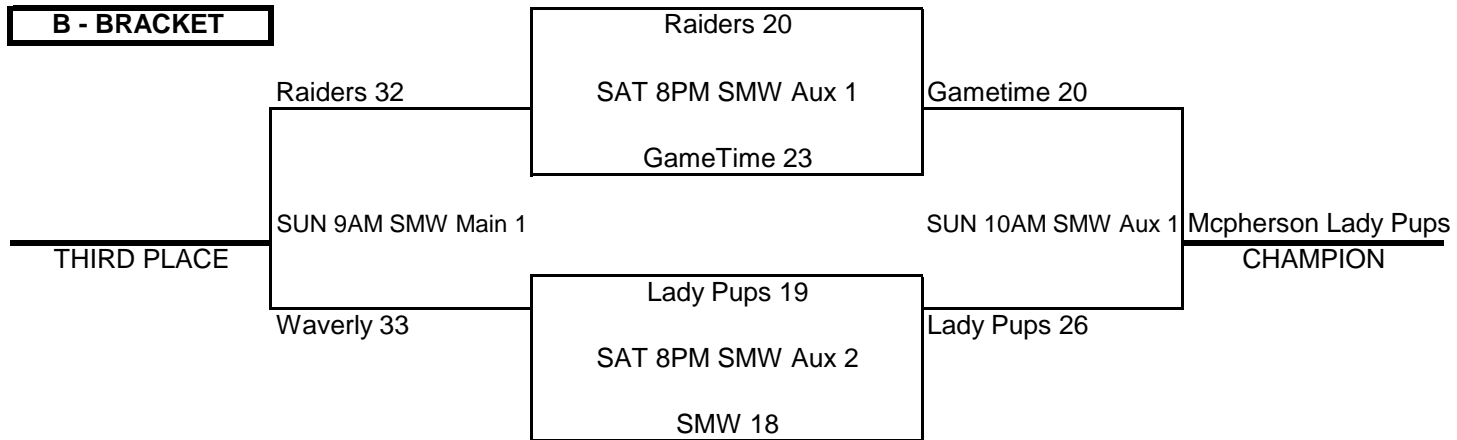

Ira

KC Premiere/ Shirts & Skins/ MAYB National Qualifer

JV Girls Division

A - BRACKET

B - BRACKET

C - BRACKET

KC Premiere/ Shirts & Skins/ MAYB National Qualifer

Varsity Girls Blue Divison