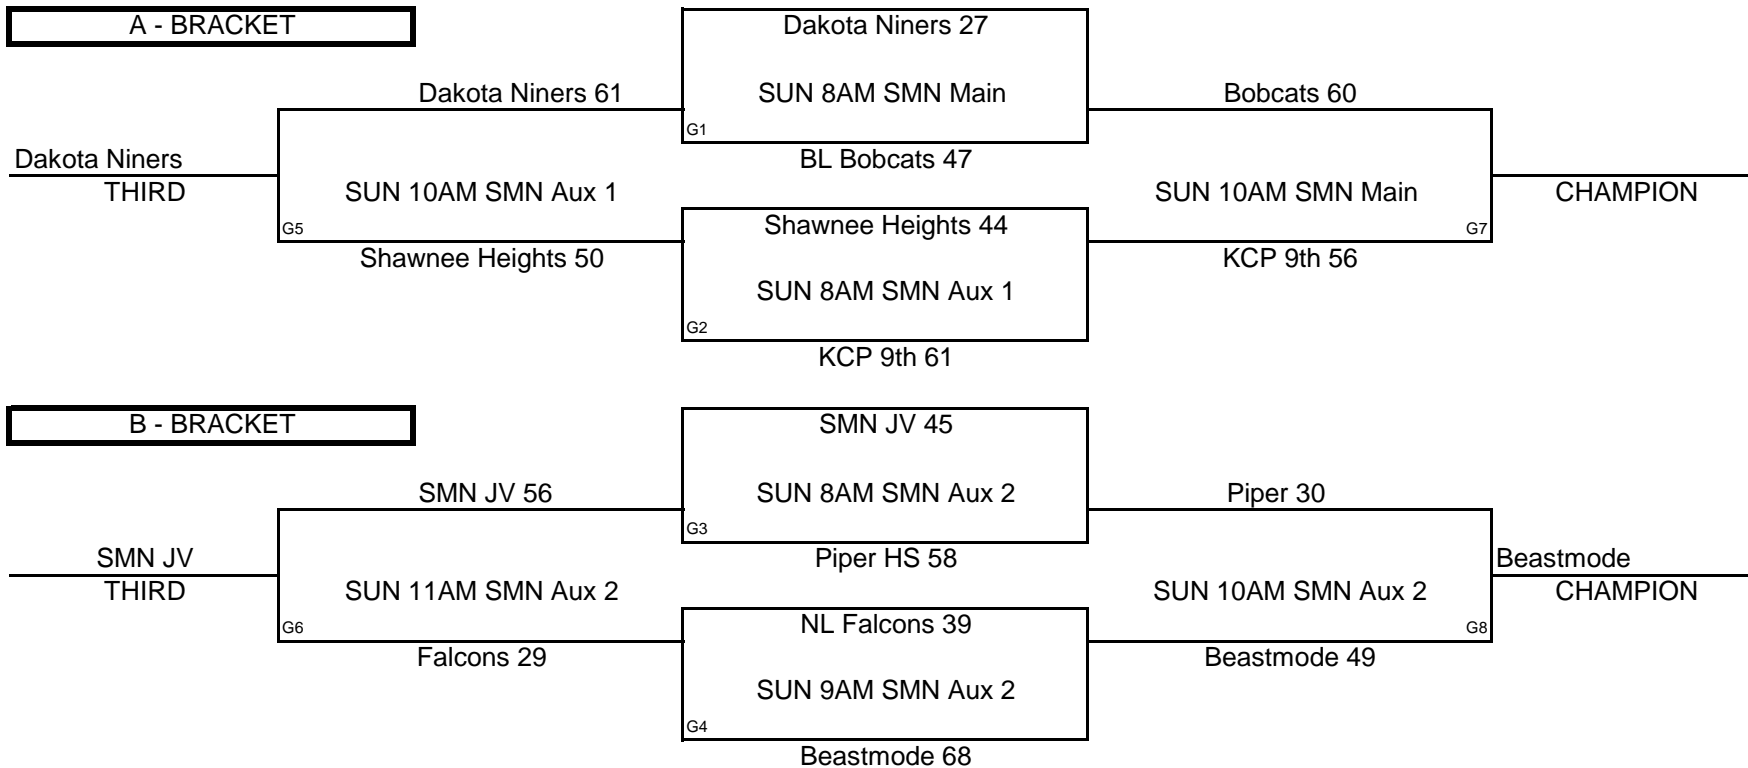

KC Premiere/ Shirts & Skins/ MAYB National Qualifer

JV Blue Boys Divison

POOL A

		WINS	LOSSES
(1)	Beastmode	II	I
(2)	Piper HS		III
(3)	Shanwee Heights	II	I
(4)	Dakota Niners 15U Elite	II	I

POOL B

		WINS	LOSSES
(1)	KC Premiere 9th	III	
(2)	NL Falcons	I	II
(3)	BL Bobcats	I	II
(4)	SMN JV	I	II

POOL PLAY ROUND

A-1	VS	A-2	FRI	5PM	SMN Aux 1	B-1	VS	B-2	FRI	6PM	SMN Aux 1
A-1	VS	A-3	SAT	9AM	SMN Aux 1	B-3	VS	B-4	FRI	6PM	SMN Aux 2
A-2	VS	A-4	SAT	9AM	SMN Aux 2	B-1	VS	B-3	FRI	8PM	SMN Aux 1
A-3	VS	A-4	SAT	11AM	SMN Aux 2	B-2	VS	B-4	FRI	8PM	SMN Aux 2
A-2	VS	A-3	SAT	1PM	SMN Aux 2	B-1	VS	B-4	SAT	8AM	SMN Aux 1
A-1	VS	A-4	SAT	2PM	SMN Aux 2	B-2	VS	B-3	SAT	8AM	SMN Aux 2

CHAMPIONSHIP ROUND

NOTE: TIE BREAKER

1 - HEAD TO HEAD

2 - POINT SPREAD (MAX. 15 POINTS)

3 - DEF. POINTS ALLOWED