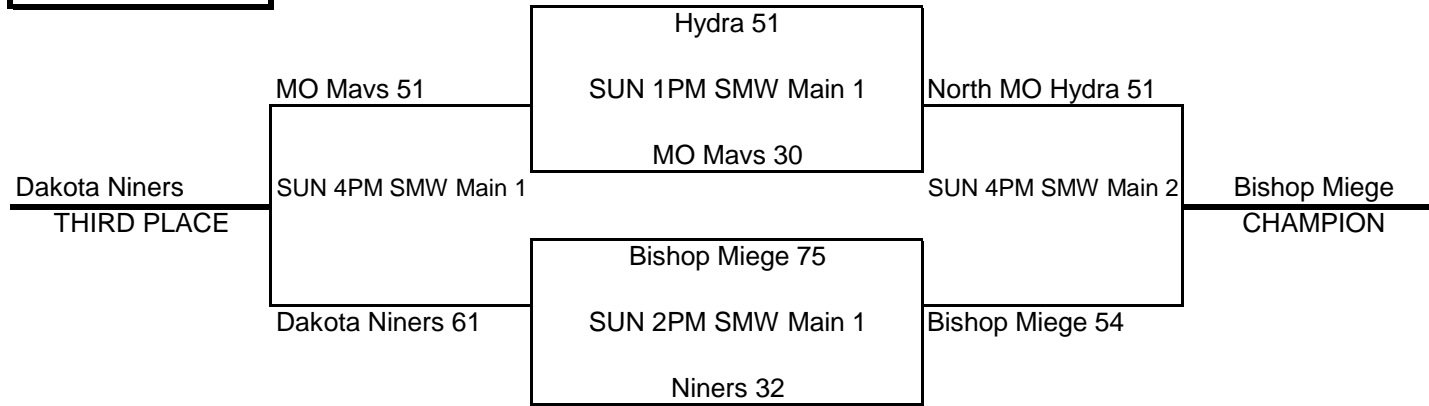

KC Premiere/ Shirts & Skins/ MAYB National Qualifer

JV Girls Division

A - BRACKET