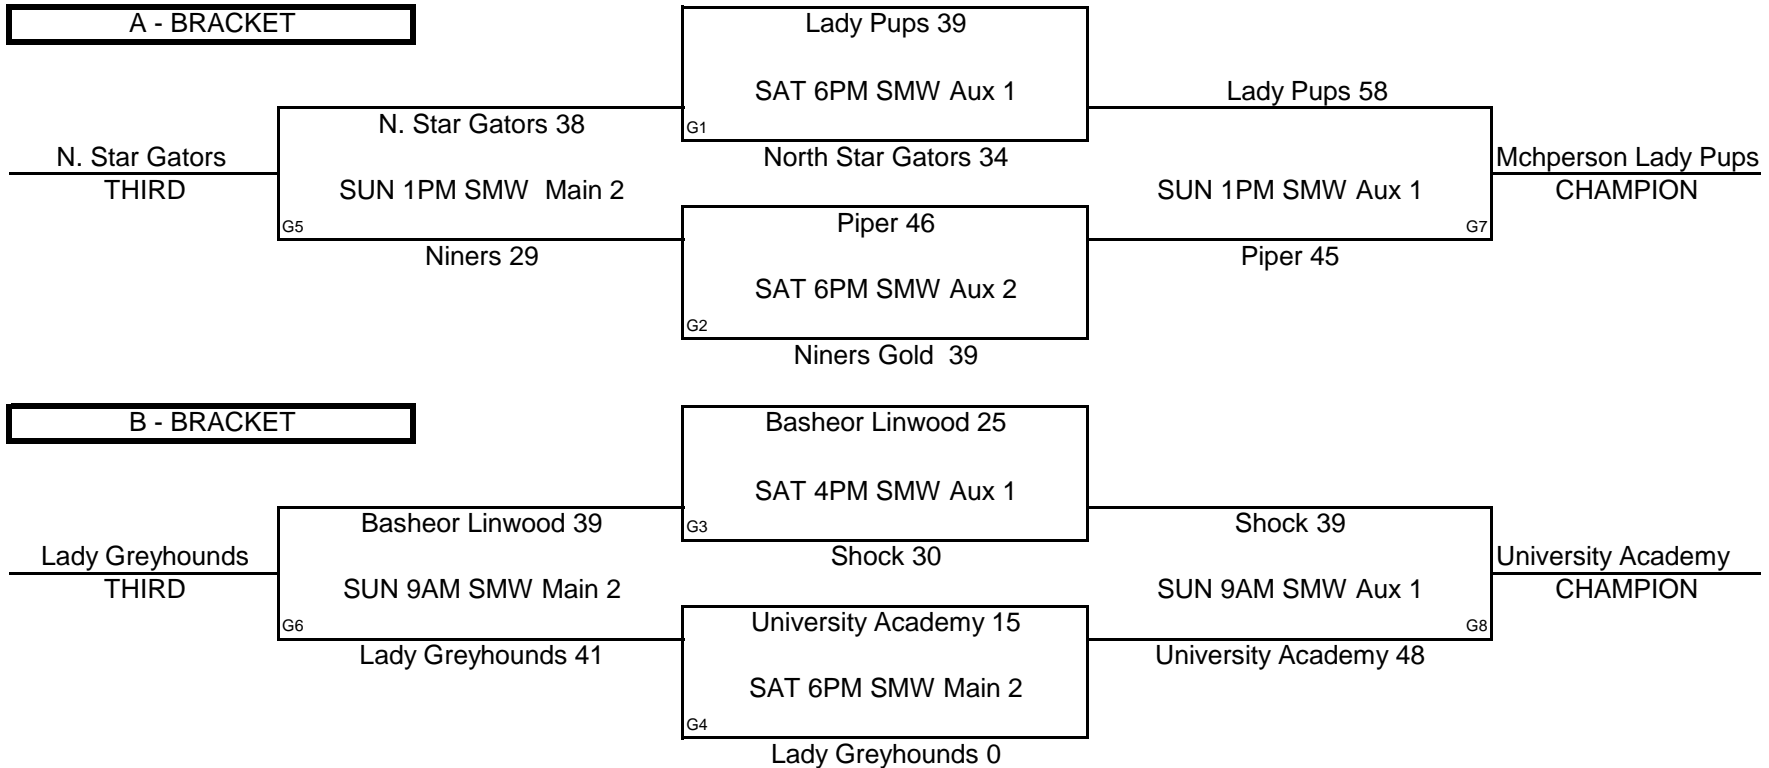

KC Premiere/ Shirts & Skins/ MAYB National Qualifer

Varsity Girls Blue Divison

POOL A		WINS	LOSSES
(1)	Shock		III
(2)	Piper	II	I
(3)	Lady Greyhounds	I	II
(4)	McPherson Pups	III	

POOL B		WINS	LOSSES
(1)	North Star Gators	I	II
(2)	Basehor Linwood	I	II
(3)	Dakota Niners Gold	III	
(4)	University Academy	I	II

POOL PLAY ROUND

A-1	VS	A-2	FRI	7:30PM	SME Aux	B-1	VS	B-2	SAT	8AM	SMW Main 1
A-3	VS	A-4	FRI	7PM	SME Main 1	B-3	VS	B-4	SAT	8AM	SMW Main 2
A-1	VS	A-3	FRI	9PM	SME Main 1	B-1	VS	B-3	SAT	10AM	SMW Main 1
A-2	VS	A-4	FRI	9PM	SME Main 2	B-2	VS	B-4	SAT	10AM	SMW Main 2
A-1	VS	A-4	SAT	2PM	SMW Aux 1	B-1	VS	B-4	SAT	12PM	SMW Aux 1
A-2	VS	A-3	SAT	2PM	SMW Aux 2	B-2	VS	B-3	SAT	12PM	SMW Aux 2

CHAMPIONSHIP ROUND

NOTE: TIE BREAKER

1 - HEAD TO HEAD

2 - POINT SPREAD (MAX. 15 POINTS)

3 - DEF. POINTS ALLOWED