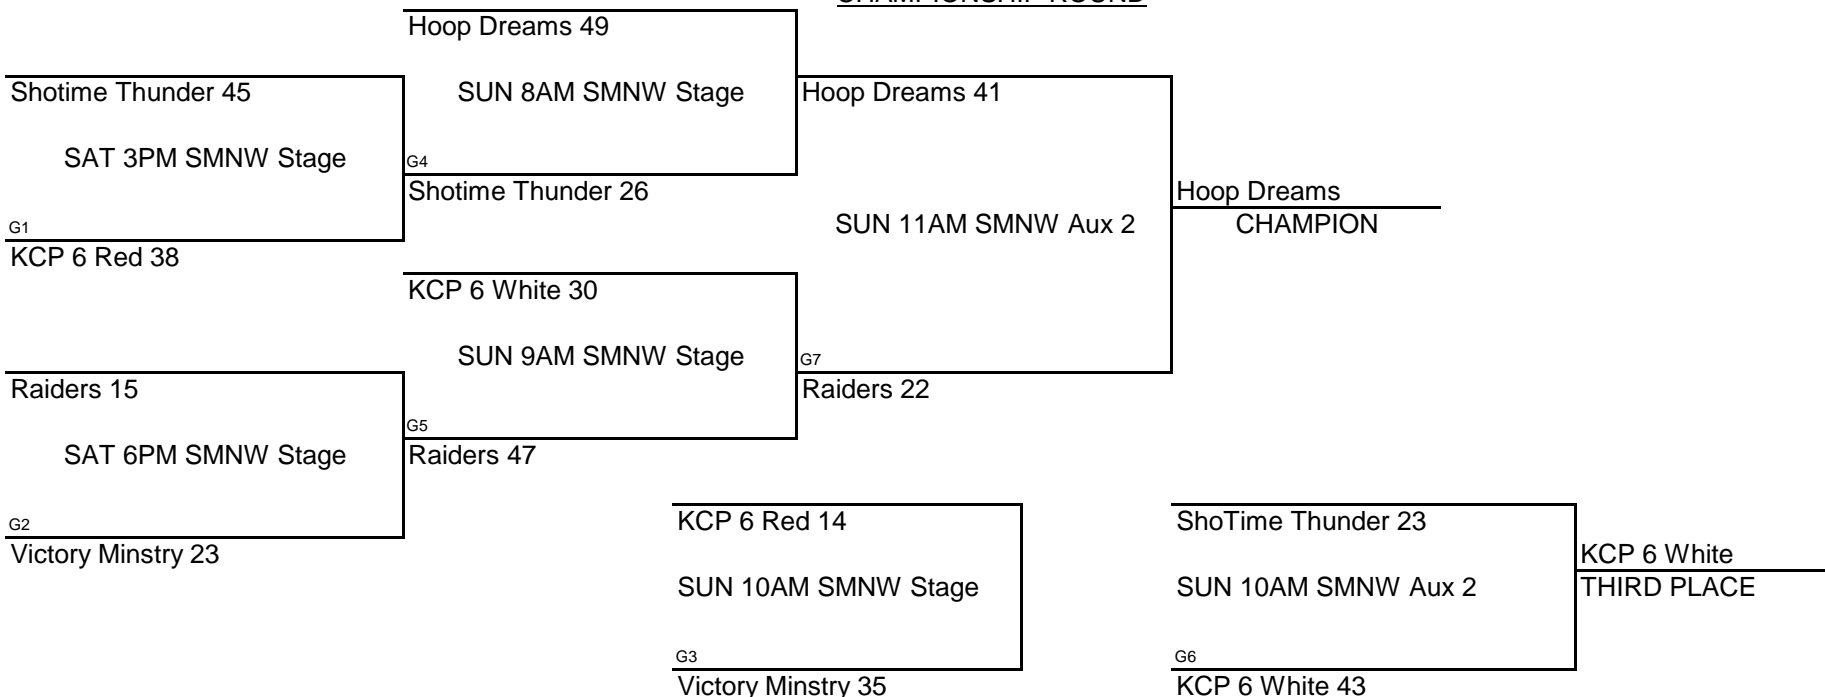

KC Premiere/ Shirts & Skins/ MAYB National Qualifer

5th/6th Boys Blue Divison

POOL A

	WINS	LOSSES
(1) Hoop Dreams	II	
(2) KC Premiere 6th Red		II
(3) SHOtime	I	I

POOL B

	WINS	LOSSES
(1) KC Premiere 6 White	II	
(2) Raiders	I	I
(3) Victory Ministry 5		II

POOL PLAY ROUND 1

	DAY	TIME	LOCATION		DAY	TIME	LOCATION
A-1 VS A-2	FRI	6PM	SMNW Aux 1	B-1 VS B-3	FRI	8PM	SMNW Aux 2
A-1 VS A-3	FRI	8PM	SMNW Aux 1	B-2 VS B-3	FRI	9PM	SMNW Aux 2
A-2 VS A-3	FRI	9PM	SMNW Aux 1	B-2 VS B-1	SAT	8AM	SMNW Stage

SEEDING ROUND

Hoopdreams VS KCP 6 White	SAT 10AM	SMNW Stage	Winner gets 1st seed, Loser gets 2nd seed
SHOtime VS Raiders	SAT 12PM	SMNW Stage	Winner gets 3rd seed, Loser gets 4th seed
KCP 6 Red VS Victory Minstry	SAT 1PM	SMNW Stage	Winner gets 5th seed, Loser gets 6th seed

CHAMPIONSHIP ROUND

NOTE: TIE BREAKER

1 - HEAD TO HEAD

2 - POINT SPREAD (MAX. 15 POINTS)

3 - DEF. POINTS ALLOWED