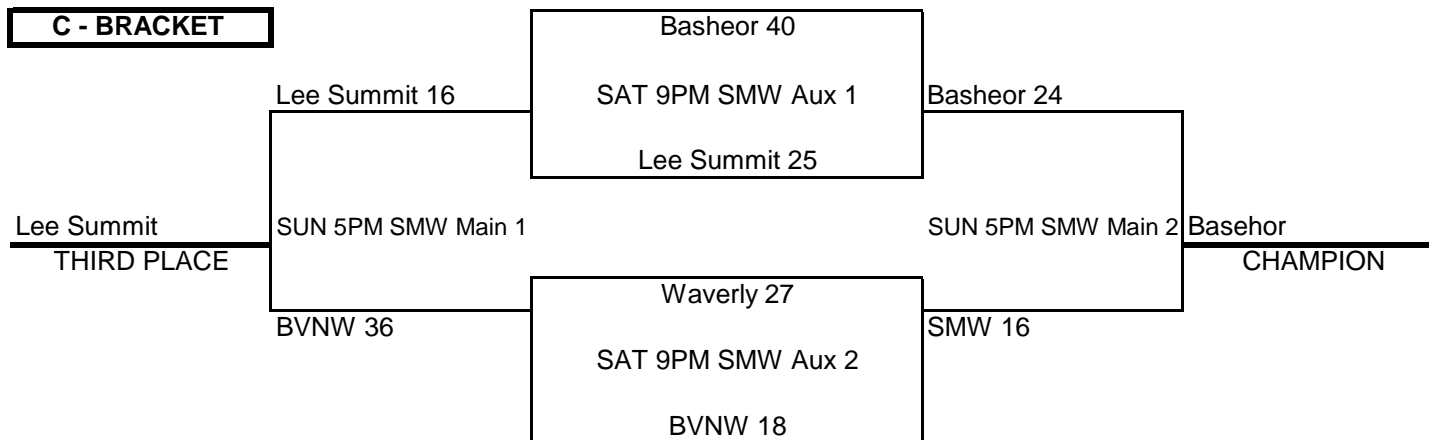

Ira

KC Premiere/ Shirts & Skins/ MAYB National Qualifer

JV Girls Division

A - BRACKET

B - BRACKET

C - BRACKET

KC Premiere/ Shirts & Skins/ MAYB National Qualifer

Varsity Girls Blue Divison