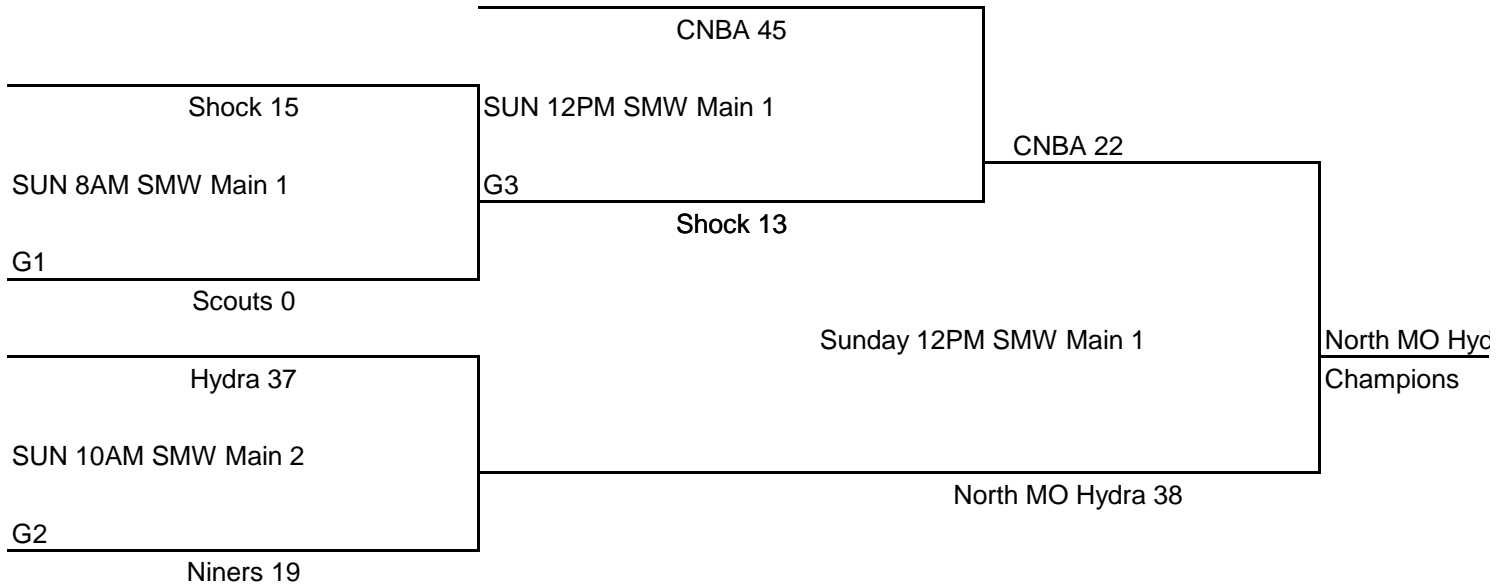

KC Premiere/ Shirts & Skins/ MAYB National Qualifer

8th Grade Girls Divison

(1)	Shock 8
(2)	KC Scouts
(3)	CNBA Black
(4)	North Missouri Hydra
(5)	Dakota Niners

<u>WINS</u>	<u>LOS</u>
I	I
	II
IIII	
III	I
I	I

SCHEDULE

1	VS	2	FRI	6PM
3	VS	4	FRI	6PM
1	VS	3	FRI	8PM
2	VS	4	FRI	8PM
1	VS	4	SAT	8AM
3	VS	5	SAT	9AM
2	VS	3	SAT	11AM
4	VS	5	SAT	2PM
2	VS	5	SAT	4PM
1	VS	5	SAT	6PM

CHAMPIONSHIP ROUND

NOTE: TIE BREAKERS

1 - HEAD TO HEAD

2 - POINT SPREAD (MAX 15 POINTS)

3 - DEF. POINTS ALLOWED