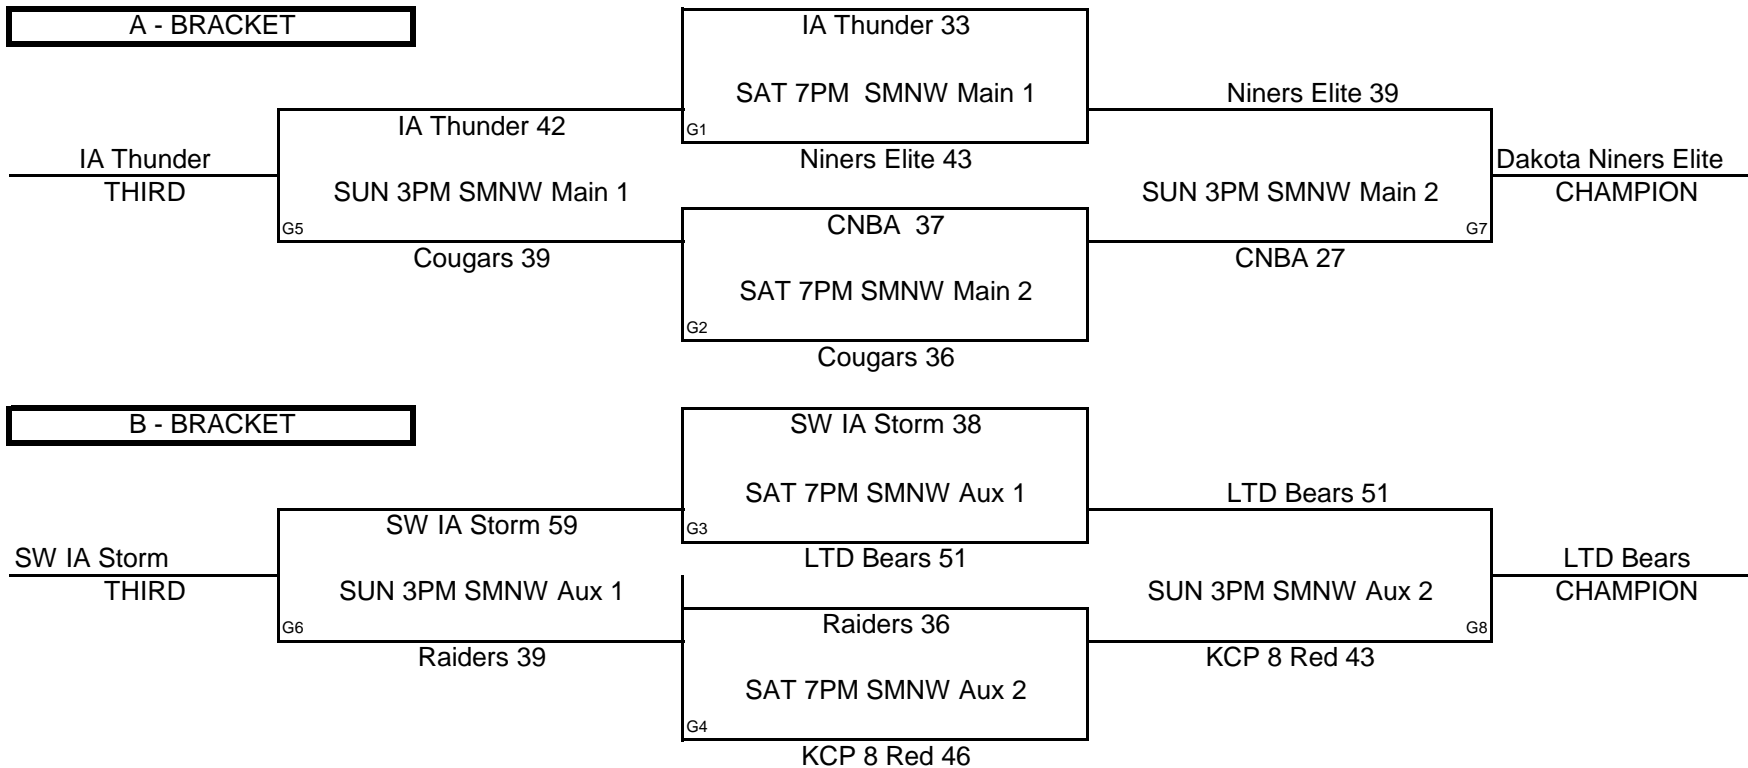

KC Premiere/ Shirts & Skins/ MAYB National Qualifer

8th Boys Blue Division

POOL A

		WINS	LOSSES
(1)	KCP 8 Red	I	II
(2)	LTD Bears		III
(3)	CNBA Black	II	I
(4)	IA Thunder	III	

POOL B

		WINS	LOSSES
(1)	Cougars	III	
(2)	Raiders		III
(3)	SW IA Storm	I	II
(4)	Dakota Niners Elite	II	I

POOL PLAY ROUND

A-1	VS	A-2	FRI	6PM	SMS Main 2	B-1	VS	B-3	FRI	8PM	SMS Aux 1
A-1	VS	A-3	FRI	8PM	SMS Main 2	B-3	VS	B-4	SAT	8AM	SMNW Main 1
A-2	VS	A-3	SAT	10AM	SMNW Main 1	B-1	VS	B-2	SAT	8AM	SMNW Aux 1
A-1	VS	A-4	SAT	12PM	SMNW Main 2	B-2	VS	B-3	SAT	12PM	SMNW Main 1
A-2	VS	A-4	SAT	2PM	SMNW Aux 2	B-1	VS	B-4	SAT	12PM	SMNW Aux 2
A-3	VS	A-4	SAT	5PM	SMNW Main 2	B-2	VS	B-4	SAT	5PM	SMNW Aux 2

CHAMPIONSHIP ROUND

NOTE: TIE BREAKER

1 - HEAD TO HEAD

2 - POINT SPREAD (MAX. 15 POINTS)

3 - DEF. POINTS ALLOWED