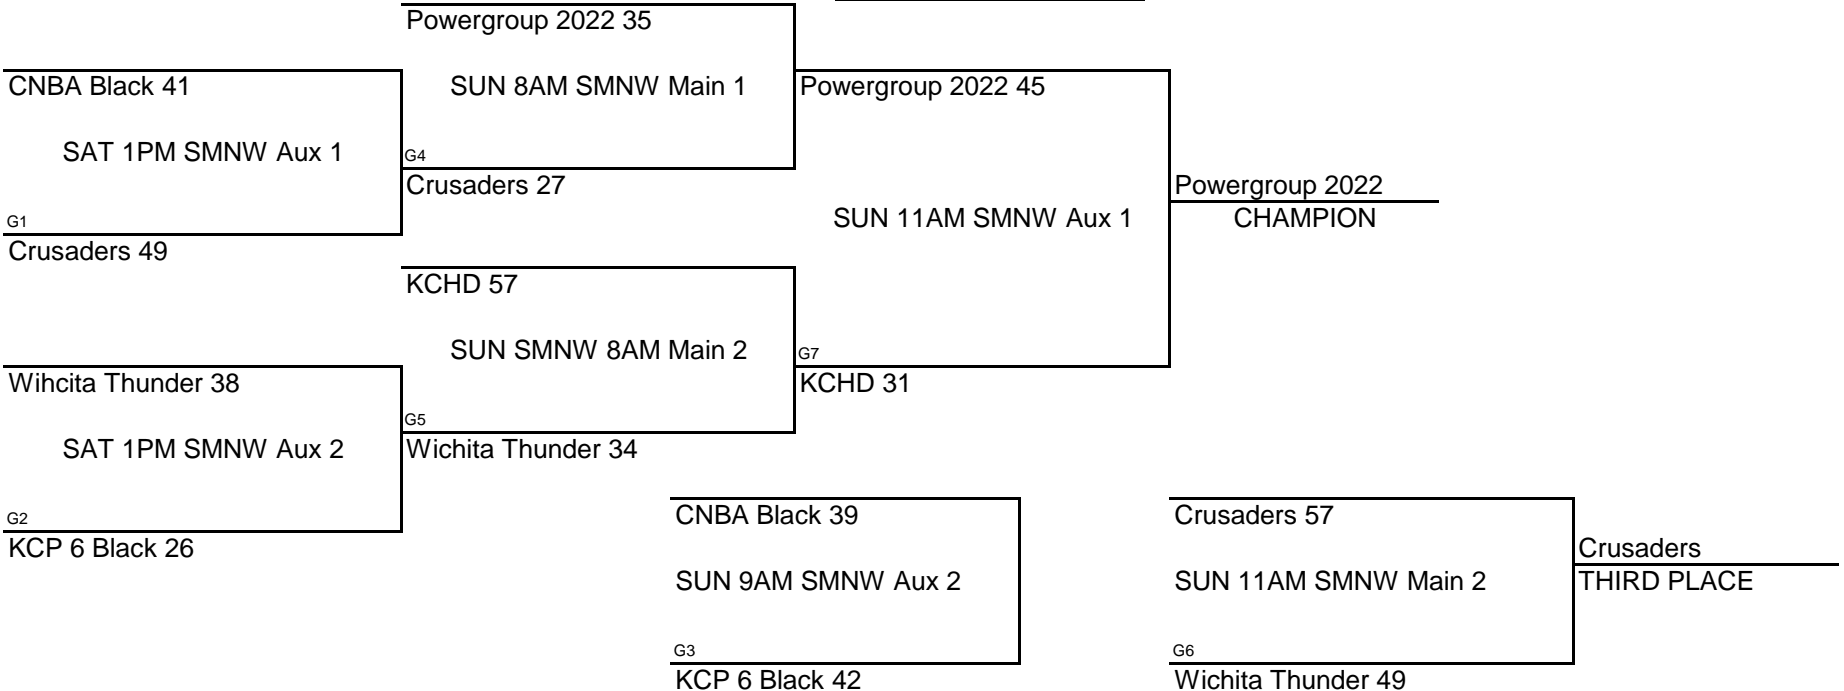

KC Premiere/ Shirts & Skins/ MAYB National Qualifer

5th/6th Boys Red Division

POOL A

(1)	KCP 6 Black
(2)	KCHD
(3)	Wichita Thunder

WINS   LOSSES

	II
II	
I	I

POOL B

(1)	Powergroup 2022
(2)	Crusaders
(3)	CNBA Black

WINS   LOSSES

II	
	II
I	I

POOL PLAY ROUND 1

			<u>DAY</u>	<u>TIME</u>	<u>LOCATION</u>			<u>DAY</u>	<u>TIME</u>	<u>LOCATION</u>
A-1	VS	A-2	FRI	6PM	SMNW Main 1	B-1	VS	B-2	FRI	6PM SMNW Main 2
A-1	VS	A-3	FRI	8PM	SMNW Main 1	B-1	VS	B-3	FRI	8PM SMNW Main 2
A-2	VS	A-3	SAT	9AM	SMNW Aux 1	B-2	VS	B-3	SAT	9AM SMNW Aux 2

SEEDING ROUND

KCHD	VS	Powergroup	SAT	11AM	SMNW Main 1	Winner gets 1st seed, Loser gets 2nd seed
Wichita Thunder	VS	CNBA	SAT	11AM	SMNW Main 2	Winner gets 3rd seed, Loser gets 4th seed
KCP 6 Black	VS	Crusaders	SAT	11AM	SMNW Aux 1	Winner gets 5th seed, Loser gets 6th seed

CHAMPIONSHIP ROUND

NOTE: TIE BREAKER

- 1 - HEAD TO HEAD
- 2 - POINT SPREAD (MAX. 15 POINTS)
- 3 - DEF. POINTS ALLOWED