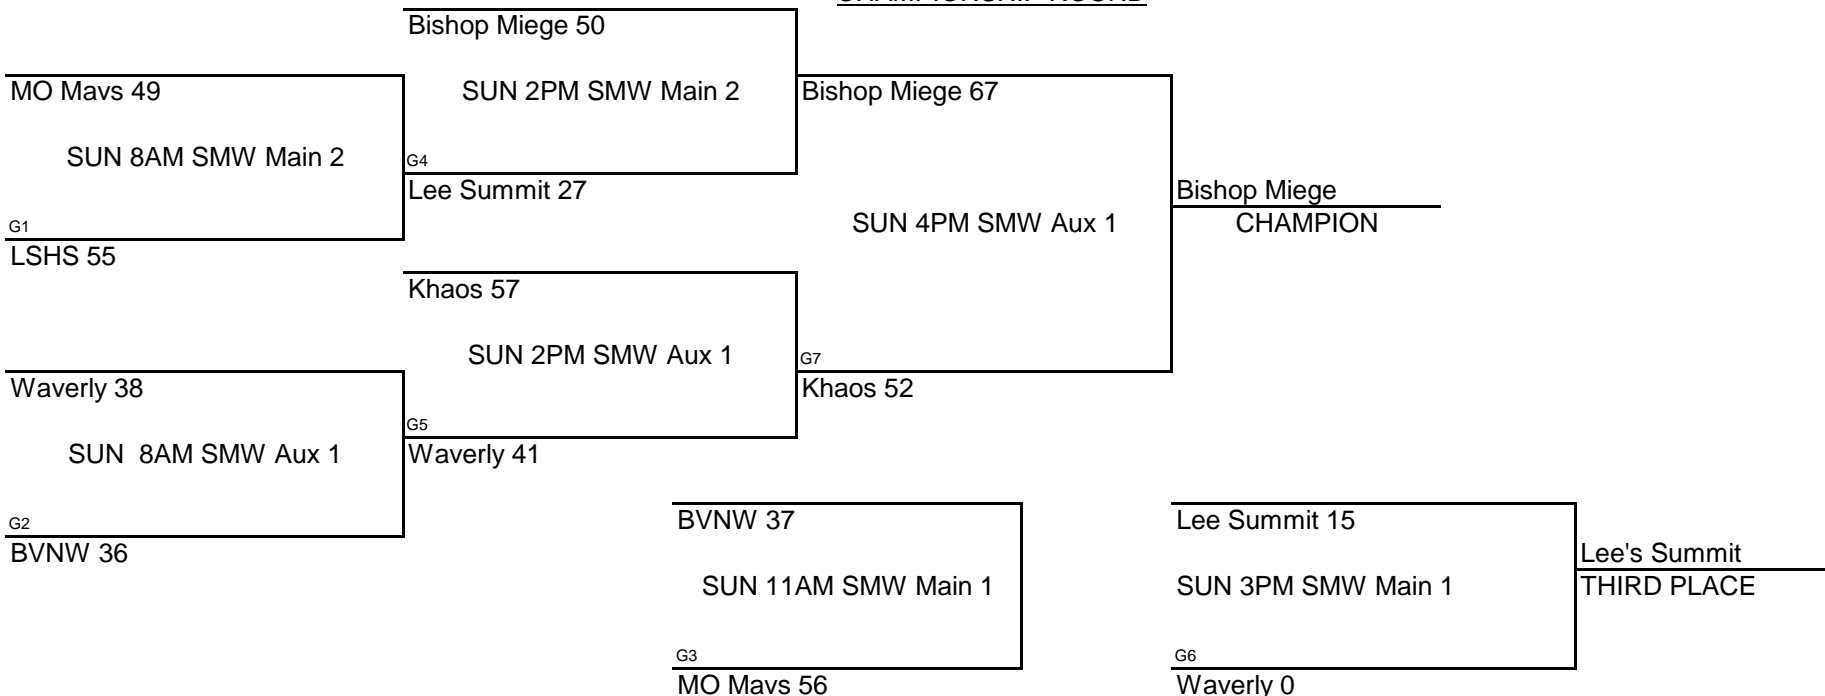

KC Premiere/ Shirts & Skins/ MAYB National Qualifer

Varsity Girls Red Division

POOL A

- (1) Bishop Miego
- (2) Waverly-Maroon
- (3) Lee's Summit

WINS	LOSSES
II	
I	I
	II

POOL B

- (1) BVNW
- (2) Khaos
- (3) MO Mavs 17U Gold

WINS	LOSSES
	II
II	
I	I

POOL PLAY ROUND 1

			<u>DAY</u>	<u>TIME</u>	<u>LOCATION</u>				<u>DAY</u>	<u>TIME</u>	<u>LOCATION</u>
A-1	VS	A-2	FRI	8PM	SME Main 1	B-1	VS	B-2	FRI	8PM	SME Main 2
A-1	VS	A-3	SAT	9AM	SMW Main 1	B-1	VS	B-3	SAT	11AM	SMW Aux 2
A-2	VS	A-3	SAT	11AM	SMW Aux 1	B-2	VS	B-3	SAT	5PM	SMW Aux 1

SEEDING ROUND

Bishop Miego	VS	Khaos	SAT	9PM	SMW Main 2	Winner gets 1st seed, Loser gets 2nd seed
Waverly	VS	MO Mavs	SAT	7PM	SMW Aux 2	Winner gets 3rd seed, Loser gets 4th seed
Lee Summit	VS	BVNW	SAT	7PM	SMW Main 1	Winner gets 5th seed, Loser gets 6th seed

CHAMPIONSHIP ROUND

NOTE: TIE BREAKER

- 1 - HEAD TO HEAD
- 2 - POINT SPREAD (MAX. 15 POINTS)
- 3 - DEF. POINTS ALLOWED