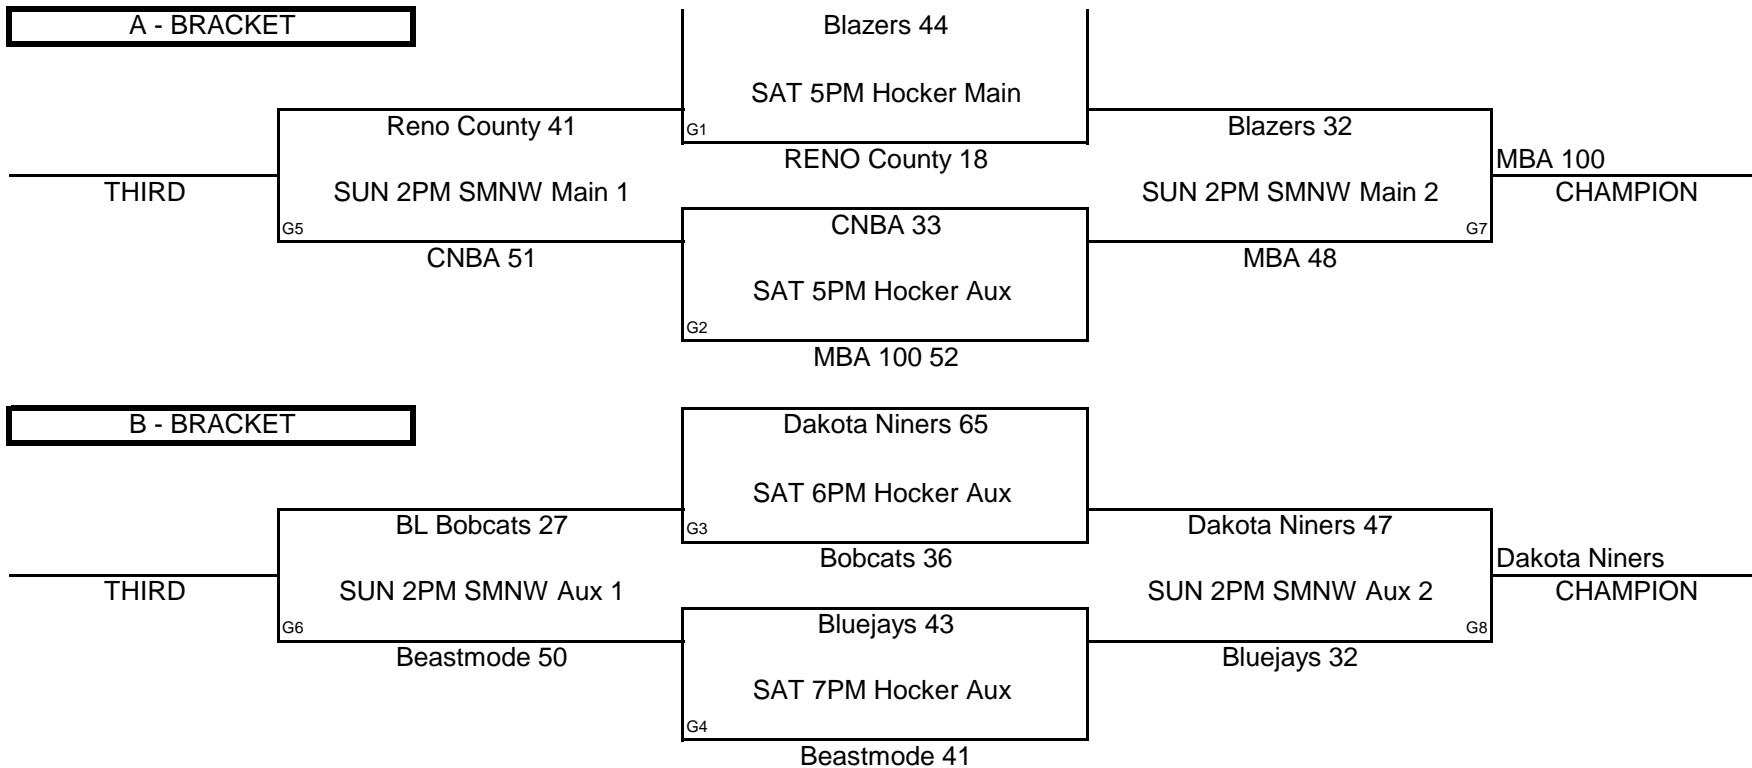

KC Premiere/ Shirts & Skins/ MAYB National Qualifer

7th Blue Boys Divison

POOL A

		WINS	LOSSES
(1)	Beastmode	I	I
(2)	BL Bobcats		III
(3)	CNBA White	III	
(4)	Blazers	II	I

POOL B

		WINS	LOSSES
(1)	Bluejays		III
(2)	MBA 100	III	
(3)	Reno Co Elite	II	I
(4)	Dakota Niners 13U	I	II

POOL PLAY ROUND

A1	VS	A2	FRI	7PM	SMS Aux 1	B1	VS	B2	FRI	6PM	SMS Aux 2
A3	VS	A4	FRI	7PM	SMS Aux 2	B1	VS	B3	FRI	8PM	SMS Aux 2
A1	VS	A3	FRI	9PM	SMS Aux 1	B1	VS	B4	SAT	10AM	SMNW Aux 1
A2	VS	A4	FRI	9PM	SMS Aux 2	B2	VS	B3	SAT	10AM	SMNW Aux 2
A-2	VS	A-3	SAT	9AM	SMNW Main 2	B2	VS	B4	SAT	12PM	SMNW Aux 1
A-1	VS	A-4	SAT	1PM	SMNW Main 2	B3	VS	B4	SAT	2PM	SMNW Main 2

CHAMPIONSHIP ROUND

NOTE: TIE BREAKER

1 - HEAD TO HEAD

2 - POINT SPREAD (MAX. 15 POINTS)

3 - DEF. POINTS ALLOWED