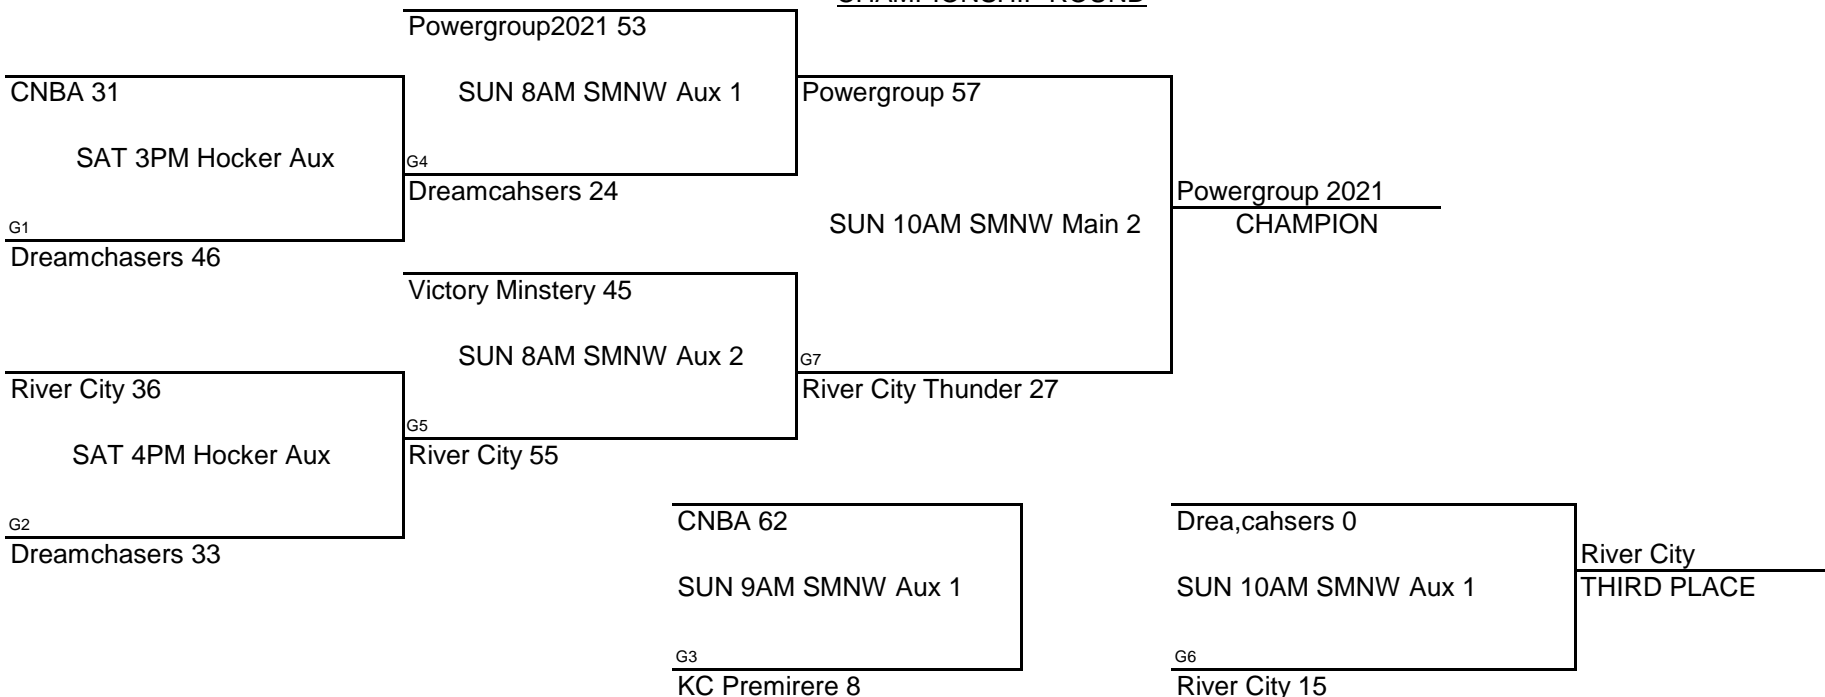

KC Premiere/ Shirts & Skins/ MAYB National Qualifer

6th Boys Divison

POOL A

- (1) Dreamchasers
- (2) CNBA Black
- (3) Victory Ministry

WINS	LOSSES
II	
I	
II	

POOL B

- (1) Powergroup 2021
- (2) Hoop Dreams
- (3) River City Thunder

WINS	LOSSES
II	
	II
I	I

POOL PLAY ROUND 1

				<u>DAY</u>	<u>TIME</u>	<u>LOCATION</u>				<u>DAY</u>	<u>TIME</u>	<u>LOCATION</u>
A-1	VS	A-2	FRI	7PM	SMNW Main 1	B-1	VS	B-2	FRI	7PM	SMNW Main 2	
A-1	VS	A-3	FRI	9PM	SMNW Main 1	B-1	VS	B-3	SAT	8AM	SMNW Main 2	
A-2	VS	A-3	SAT	9AM	SMNW Main 1	B-2	VS	B-3	SAT	10AM	SMNW Main 2	

SEEDING ROUND

Victory Minstery	VS	Powergroup	SAT	2PM	Hocker Aux	Winner gets 1st seed, Loser gets 2nd seed
CNBA	VS	River City	SAT	1PM	Hocker Aux	Winner gets 3rd seed, Loser gets 4th seed
Dreamchasers	VS	Hoop Dreams	SAT	1PM	Hocker Main	Winner gets 5th seed, Loser gets 6th seed

CHAMPIONSHIP ROUND

NOTE: TIE BREAKER

- 1 - HEAD TO HEAD
- 2 - POINT SPREAD (MAX. 15 POINTS)
- 3 - DEF. POINTS ALLOWED