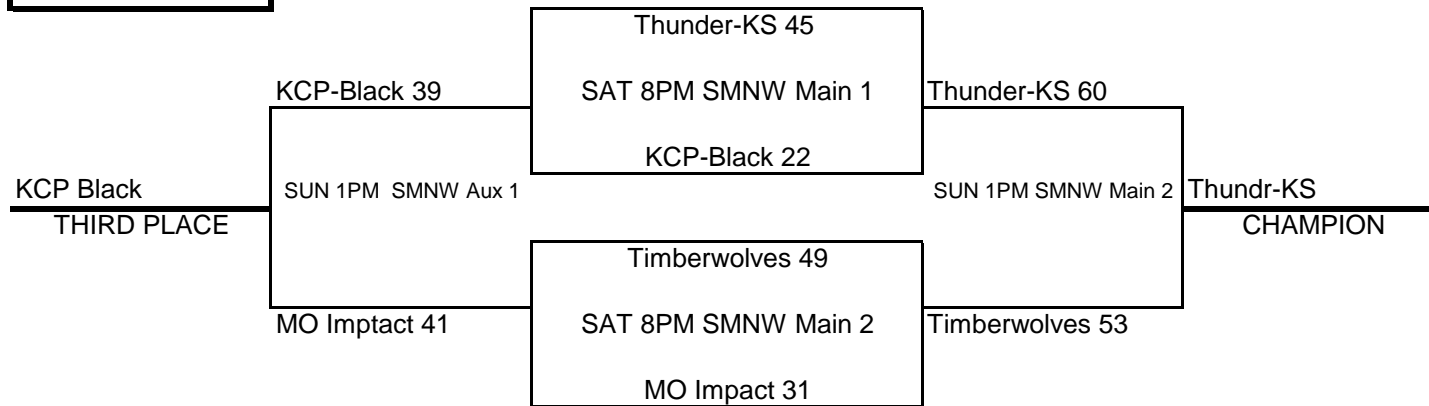

CHAMPIONSHIP ROUND

NOTE: TIE BREAKER

1 - HEAD TO HEAD

2 - POINT SPREAD (MAX. 15 POINTS)

3 - DEF. POINTS ALLOWED

KC Premiere/ Shirts & Skins/ MAYB National Qualifer

8th Red Boys Divison

A - BRACKET