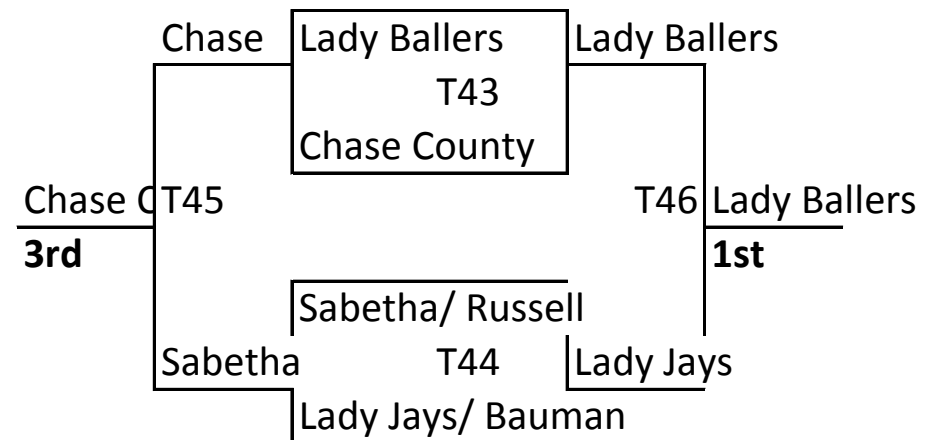

2015 MAYB Girls Teams Games @Holton

7/8 Girls (4 teams) - 3 games + tournament @ Holton

	W	L
37 Wetmore	0	3
38 Holton	1	2
39 KS Power	3	0
40 Thundercats	2	1

9/10 Girls (4 teams) - 3 games + tournament @ Holton

	W	L
41 Lady Jays-Bauman	1	2
42 Chase County	1	2
43 Lady Ballers	2	1
44 Sabetha-Russell	2	1

11/12 Girls (7 teams) - 3 random games & tournament @ Holton

	W	L
45 Hiawatha	2	1
46 Sabetha	4	0
47 Wetmore	0	3
48 Topeka West	0	3
49 Lady Tigers	2	1
50 Holton	2	1
51 Lady Cobras	1	2