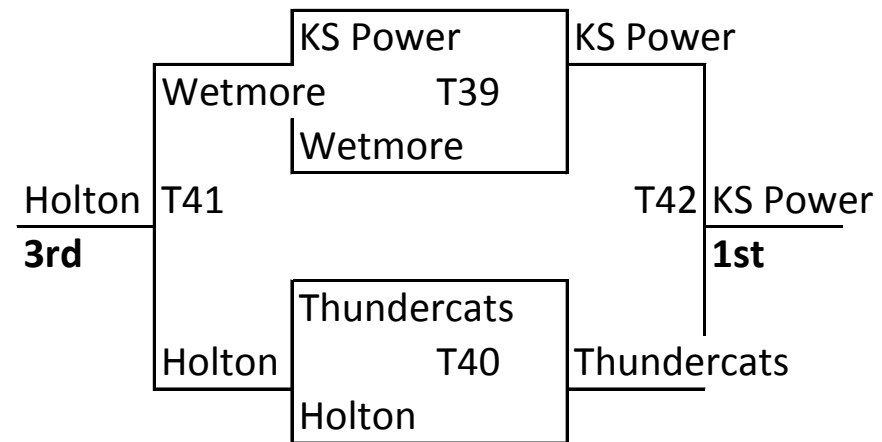

2015 MAYB Girls Teams Games @Holton

7/8 Girls (4 teams) - 3 games + tournament @ Holton

	W	L
37 Wetmore	0	3
38 Holton	1	2
39 KS Power	3	0
40 Thundercats	2	1

9/10 Girls (4 teams) - 3 games + tournament @ Holton

	W	L
41 Lady Jays-Bauman	1	2
42 Chase County	1	2
43 Lady Ballers	2	1
44 Sabetha-Russell	2	1

11/12 Girls (7 teams) - 3 random games & tournament @ Holton

	W	L
45 Hiawatha	2	1
46 Sabetha	4	0
47 Wetmore	0	3
48 Topeka West	0	3
49 Lady Tigers	2	1
50 Holton	2	1
51 Lady Cobras	1	2