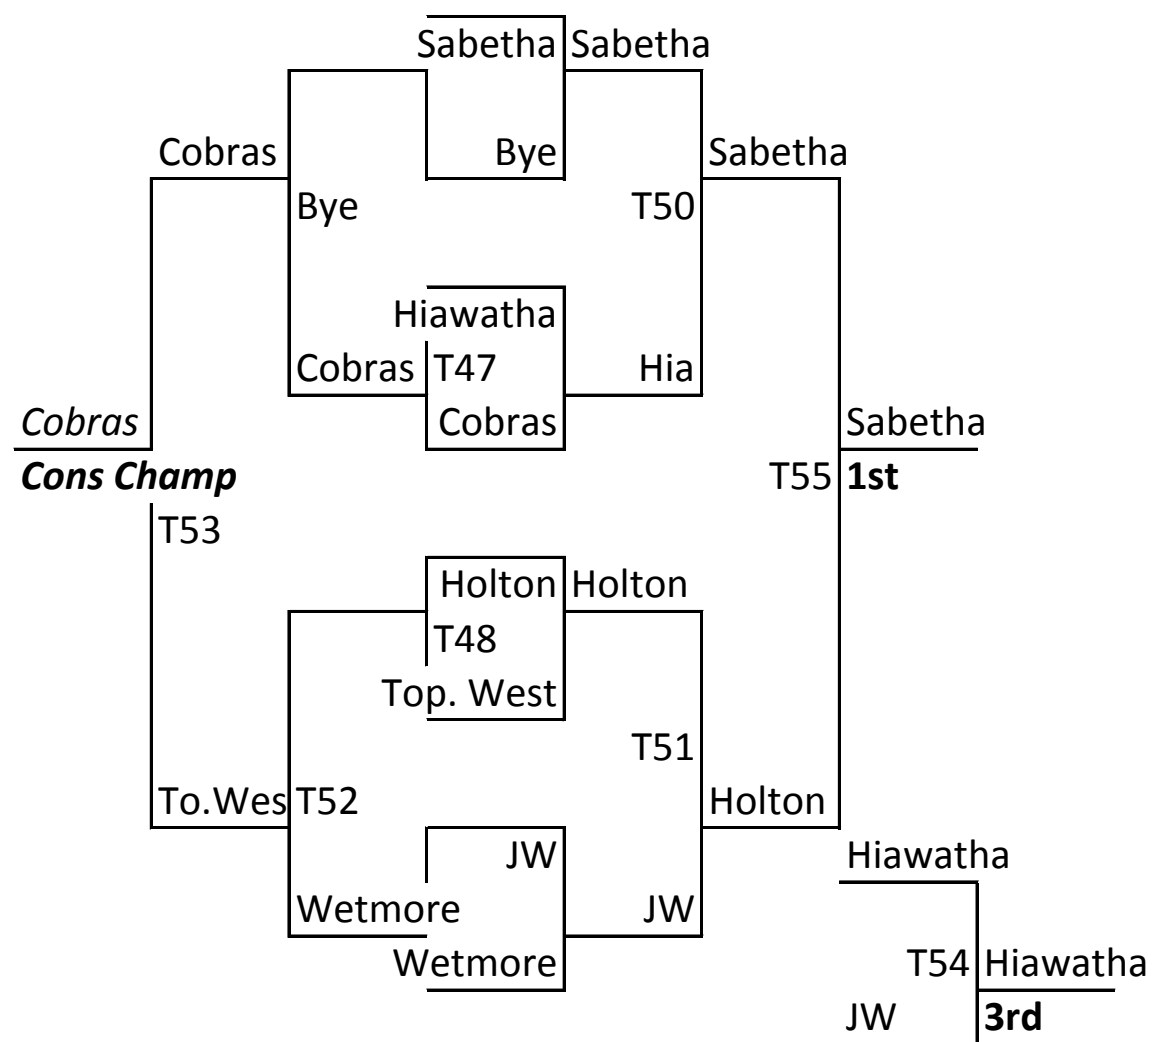

2015 MAYB Girls Teams Games @Holton

7/8 Girls (4 teams) - 3 games + tournament @ Holton

	W	L
37 Wetmore	0	3
38 Holton	1	2
39 KS Power	3	0
40 Thundercats	2	1

9/10 Girls (4 teams) - 3 games + tournament @ Holton

	W	L
41 Lady Jays-Bauman	1	2
42 Chase County	1	2
43 Lady Ballers	2	1
44 Sabetha-Russell	2	1

11/12 Girls (7 teams) - 3 random games & tournament @ Holton

	W	L
45 Hiawatha	2	1
46 Sabetha	4	0
47 Wetmore	0	3
48 Topeka West	0	3
49 Lady Tigers	2	1
50 Holton	2	1
51 Lady Cobras	1	2

2015 Boys MAYB Teams (Grades 3/4 & 5/6 @ Holton, Grades 7/8, 9/10, 11/12 @ Sabetha)

3/4 Boys (4 teams) - 3 games + tournament @ Holton)

	W	L
1 Wetmore/Centralia	1	3
2 Wildcats	2	1
3 Sabetha	0	3
4 Topeka Wolves	3	0

5/6 Boys (5 teams) - 4 games + tournament @ Holton

	W	L
5 Wetmore/Centralia	3	1
6 Sabetha	2	2
7 KS Power	3	1
8 Kansas Mavericks	1	3
9 Hiawatha Redhawks	1	3

7th and 8th Boys (8 teams, 2 pools, three games) + Tournament @ Sabetha