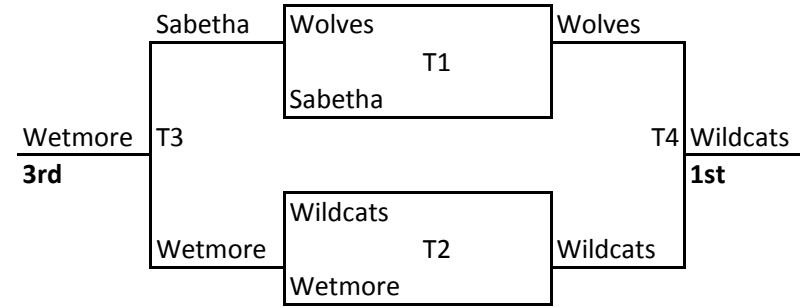

	W	L
41 Lady Jays-Bauman	1	2
42 Chase County	1	2
43 Lady Ballers	2	1
44 Sabetha-Russell	2	1

11/12 Girls (7 teams) - 3 random games & tournament @ Holton

	W	L
45 Hiawatha	2	1
46 Sabetha	4	0
47 Wetmore	0	3
48 Topeka West	0	3
49 Lady Tigers	2	1
50 Holton	2	1
51 Lady Cobras	1	2

2015 Boys MAYB Teams (Grades 3/4 & 5/6 @ Holton, Grades 7/8, 9/10, 11/12 @ Sabetha)

3/4 Boys (4 teams) - 3 games + tournament @ Holton)

	W	L
1 Wetmore/Centralia	1	3
2 Wildcats	2	1
3 Sabetha	0	3
4 Topeka Wolves	3	0

5/6 Boys (5 teams) - 4 games + tournament @ Holton

	W	L
5 Wetmore/Centralia	3	1
6 Sabetha	2	2
7 KS Power	3	1
8 Kansas Mavericks	1	3
9 Hiawatha Redhawks	1	3

7th and 8th Boys (8 teams, 2 pools, three games) + Tournament @ Sabetha