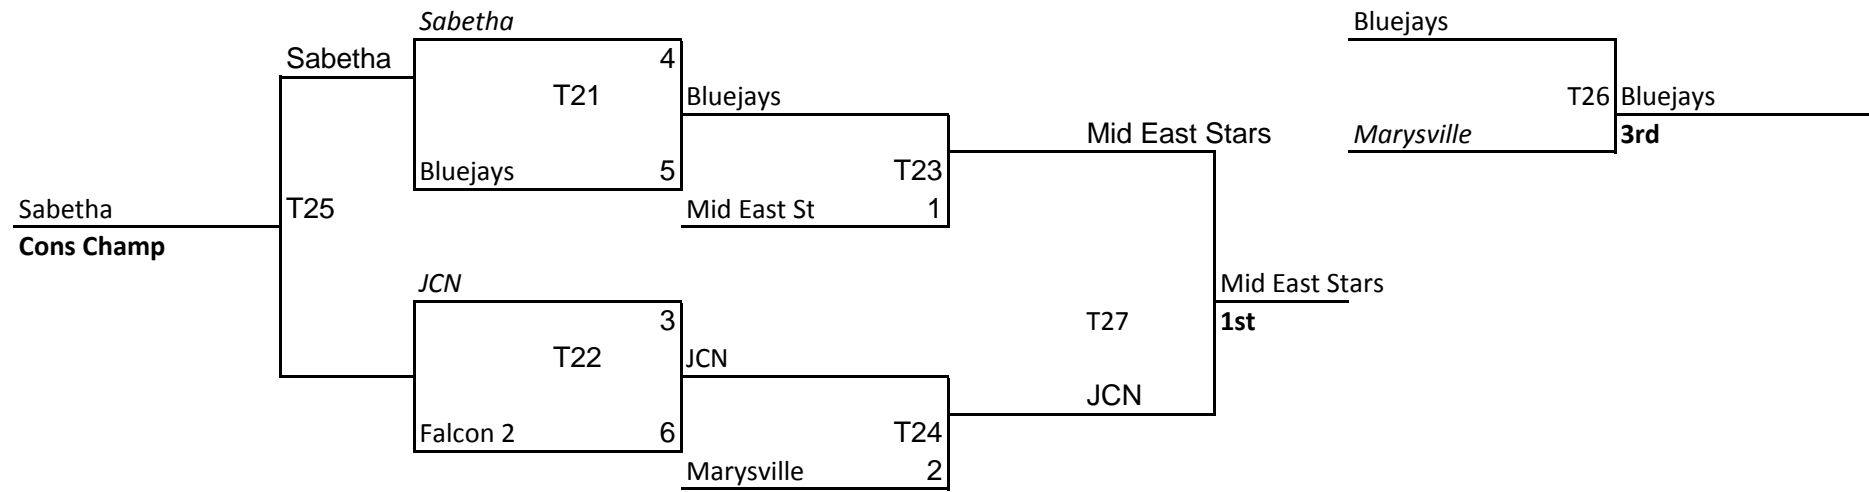

5/6 Boys (5 teams) - 4 games + tournament @ Holton

	W	L
5 Wetmore/Centralia	3	1
6 Sabetha	2	2
7 KS Power	3	1
8 Kansas Mavericks	1	3
9 Hiawatha Redhawks	1	3

7th and 8th Boys (8 teams, 2 pools, three games) + Tournament @ Sabetha

Pool A

	W	L
10 Topeka Vikings	3	0
11 JH Cobras	0	3
12 Haufs Squad	1	2
13 JW Wildcats	2	1

Pool B

	W	L
14 Mavericks	2	1
15 Falcon 3	2	1
16 Holton	0	3
17 Hiawatha	2	1

9/10 Boys (6 teams) - 3 random games + tournament @ Sabetha

At Sabetha

	W	L
18 Bluejays-Burger	1	2
19 JCN	2	1
20 Sabetha-Stallbaumer	1	2
21 Falcon 2	0	3
22 Mid East All Stars	3	0
23 Marysville Bulldogs	2	1

11/12 Boys (13 teams) - 2 pools, 4 random games + tournament @ Sabetha