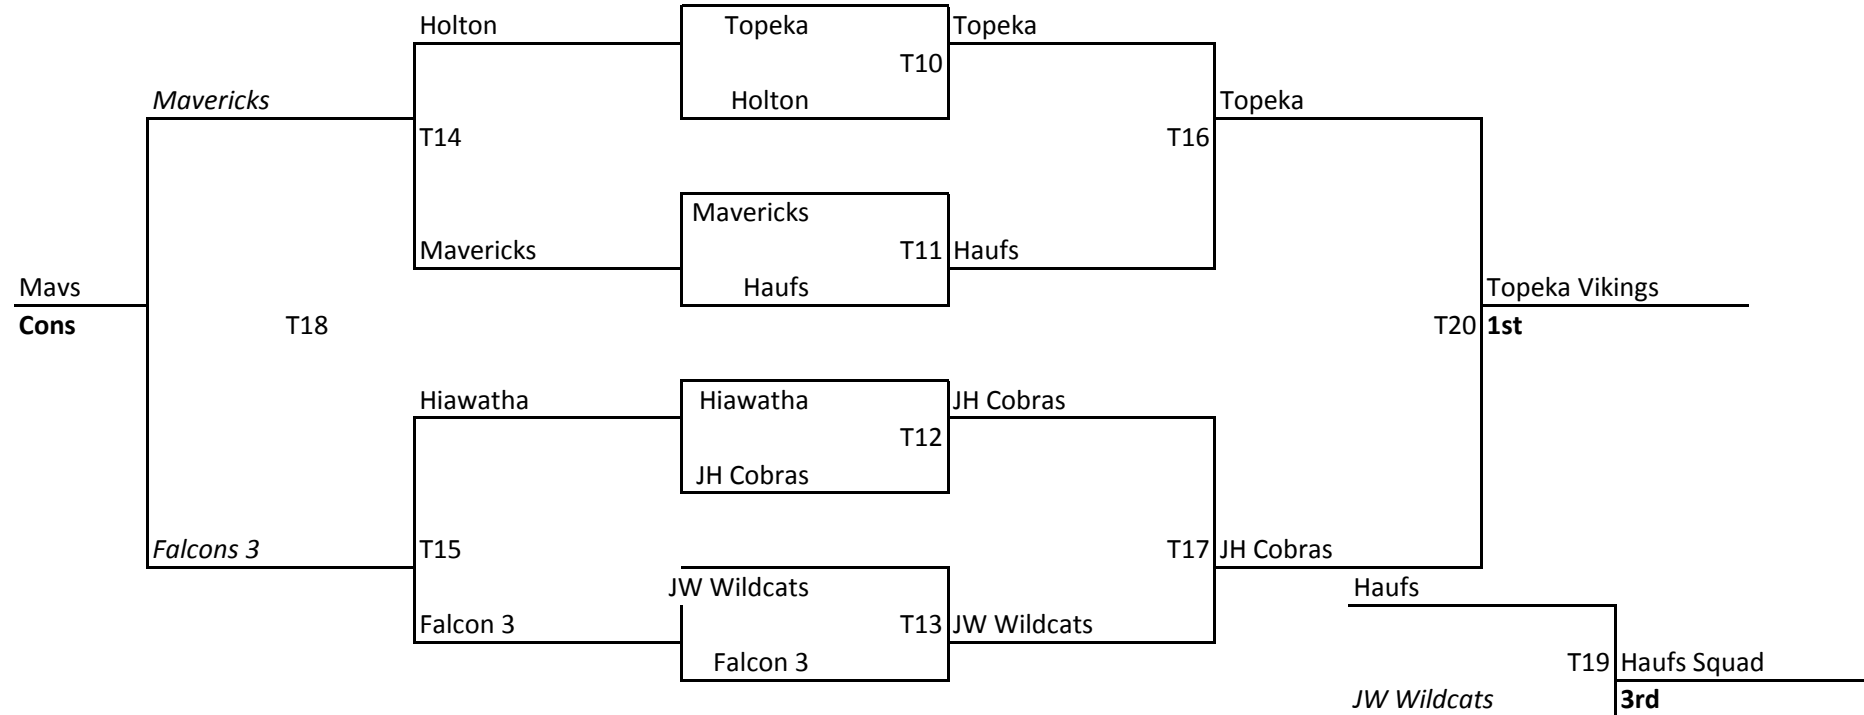

	W	L
41 Lady Jays-Bauman	1	2
42 Chase County	1	2
43 Lady Ballers	2	1
44 Sabetha-Russell	2	1

11/12 Girls (7 teams) - 3 random games & tournament @ Holton

	W	L
45 Hiawatha	2	1
46 Sabetha	4	0
47 Wetmore	0	3
48 Topeka West	0	3
49 Lady Tigers	2	1
50 Holton	2	1
51 Lady Cobras	1	2

2015 Boys MAYB Teams (Grades 3/4 & 5/6 @ Holton, Grades 7/8, 9/10, 11/12 @ Sabetha)

3/4 Boys (4 teams) - 3 games + tournament @ Holton)

	W	L
1 Wetmore/Centralia	1	3
2 Wildcats	2	1
3 Sabetha	0	3
4 Topeka Wolves	3	0

5/6 Boys (5 teams) - 4 games + tournament @ Holton

	W	L
5 Wetmore/Centralia	3	1
6 Sabetha	2	2
7 KS Power	3	1
8 Kansas Mavericks	1	3
9 Hiawatha Redhawks	1	3

7th and 8th Boys (8 teams, 2 pools, three games) + Tournament @ Sabetha

Pool A

	W	L
10 Topeka Vikings	3	0
11 JH Cobras	0	3
12 Haufs Squad	1	2
13 JW Wildcats	2	1

Pool B

	W	L
14 Mavericks	2	1
15 Falcon 3	2	1
16 Holton	0	3
17 Hiawatha	2	1

9/10 Boys (6 teams) - 3 random games + tournament @ Sabetha