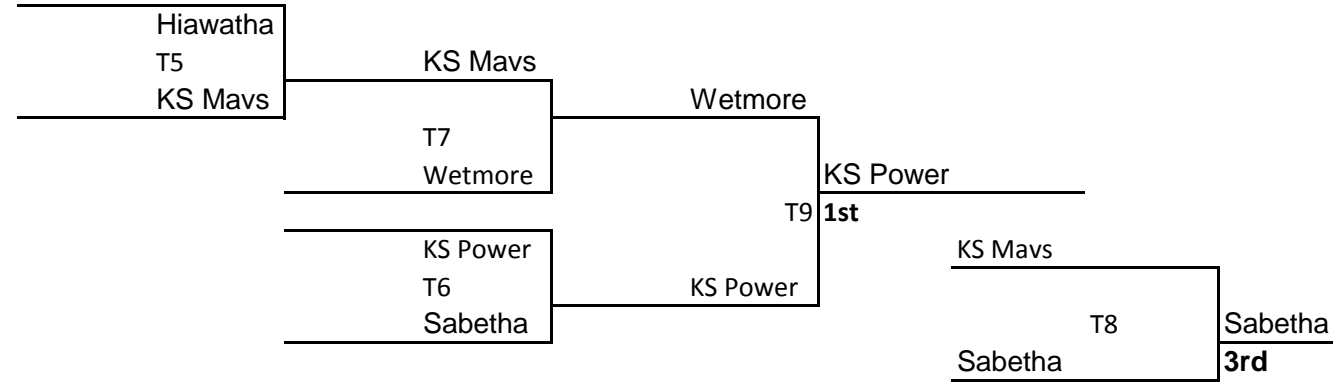

	W	L
41 Lady Jays-Bauman	1	2
42 Chase County	1	2
43 Lady Ballers	2	1
44 Sabetha-Russell	2	1

11/12 Girls (7 teams) - 3 random games & tournament @ Holton

	W	L
45 Hiawatha	2	1
46 Sabetha	4	0
47 Wetmore	0	3
48 Topeka West	0	3
49 Lady Tigers	2	1
50 Holton	2	1
51 Lady Cobras	1	2

2015 Boys MAYB Teams (Grades 3/4 & 5/6 @ Holton, Grades 7/8, 9/10, 11/12 @ Sabetha)

3/4 Boys (4 teams) - 3 games + tournament @ Holton)

	W	L
1 Wetmore/Centralia	1	3
2 Wildcats	2	1
3 Sabetha	0	3
4 Topeka Wolves	3	0

5/6 Boys (5 teams) - 4 games + tournament @ Holton

	W	L
5 Wetmore/Centralia	3	1
6 Sabetha	2	2
7 KS Power	3	1
8 Kansas Mavericks	1	3
9 Hiawatha Redhawks	1	3

7th and 8th Boys (8 teams, 2 pools, three games) + Tournament @ Sabetha