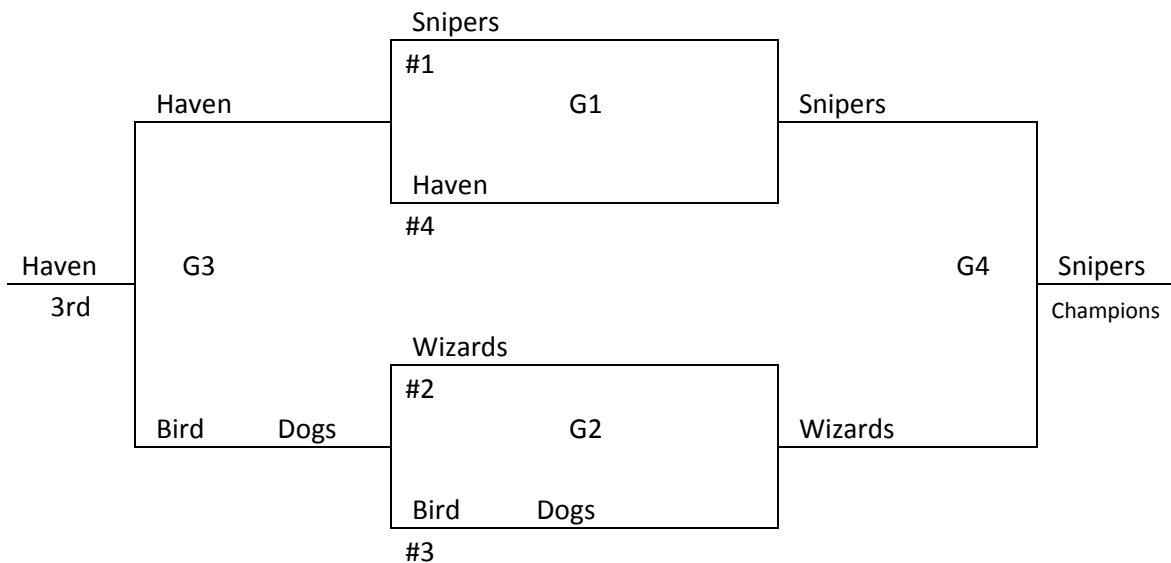

5-6 GIRLS BRACKET

7 BOYS BRACKET

CONSOLATION

7-8 GIRLS

Round robin tournament. In case of tie for first, second, or third, point system will be used. Games played at Kingman Middle School (KMS), 607 North Spruce, Kingman 67068, and Kingman High School in (Old) and (New) Gymnasiums, 260 West Kansas, Kingman 67068.

1) Aftershock	5-0	1st
2) Wichita Crush	2-3	
3) CFL Warriors	0-5	
4) Rim Rockers	4-1	2nd
5) Western KS Elite	3-2	3rd
6) Gladiators	1-4	

<i>Friday</i>		<i>Saturday</i>			<i>Sunday</i>		
<u>KMS</u>		<u>KMS</u>	<u>OLD</u>	<u>NEW</u>	<u>OLD</u>	<u>NEW</u>	
5 p.m.	4-6	8 a.m.	1-5		8 a.m.	2-3	
6		9			9	4-5	
7	2-4	10			10	1-2	
8		11			11	5-6	
9	2-6	12 p.m.			12 p.m.		
10		1	1-3		1		
		2			2		
		3:30	1-4		3	1-6	3-4
		4:30	2-5		4		
		5:30	3-6				
		6:30					
		7:30					
		8:30	3-5				
		9:30					

8 BOYS

Records in pool play will determine seeding in tournament. In case of tie in pool play, formula used by MAYB will be used to break ties. Games played at Norwich High School in Eagles (Landing) and (Nest) Gymnasiums, 209 Parkway, Norwich 67118.

- 1) Wichita Wizards
- 2) Bird Dogs
- 3) Haven Wildcats
- 4) Snipers

	<i>Saturday</i>		<i>Sunday</i>		
	<u>Landing Nest</u>		<u>Landing</u>	<u>Nest</u>	
8 a.m.			8 a.m.		
9			9		G1
10	1-4	2-3	10		G2
11			11		G3
12 p.m.		1-3	12 p.m.	G4	
1		2-4	1		
2			2		
3		1-2	3		
4		3-4	4		