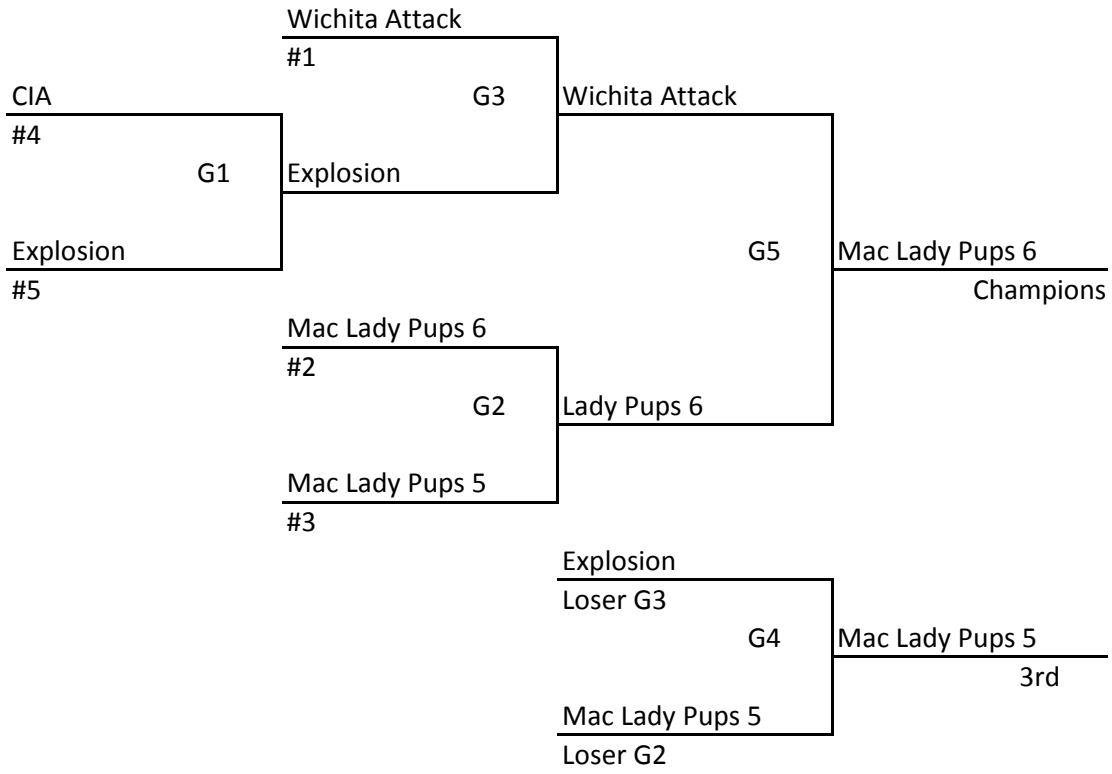

3-4 BOYS

Records in pool play will determine seeding in tournament. In case of tie in pool play, formula used by MAYB will be used to break ties. Games played at Kingman Middle School, 607 North Spruce, Kingman 67068.

- 1) NLHA Orange
- 2) Wichita Gators
- 3) CIA

<i>Saturday</i>		<i>Sunday</i>	
8 a.m.		8 a.m.	G1
9		9	G2
10		10	
11		11	G3
12 p.m.		12 p.m.	G4
1	1-2	1	
2	3-4	2	
3:30		3	
4:30	2-3		
5:30	1-4		
6:30			
7:30	1-3		
8:30	2-4		

5-6 GIRLS BRACKET

7 BOYS BRACKET

CONSOLATION

7-8 GIRLS

Round robin tournament. In case of tie for first, second, or third, point system will be used. Games played at Kingman Middle School (KMS), 607 North Spruce, Kingman 67068, and Kingman High School in (Old) and (New) Gymnasiums, 260 West Kansas, Kingman 67068.