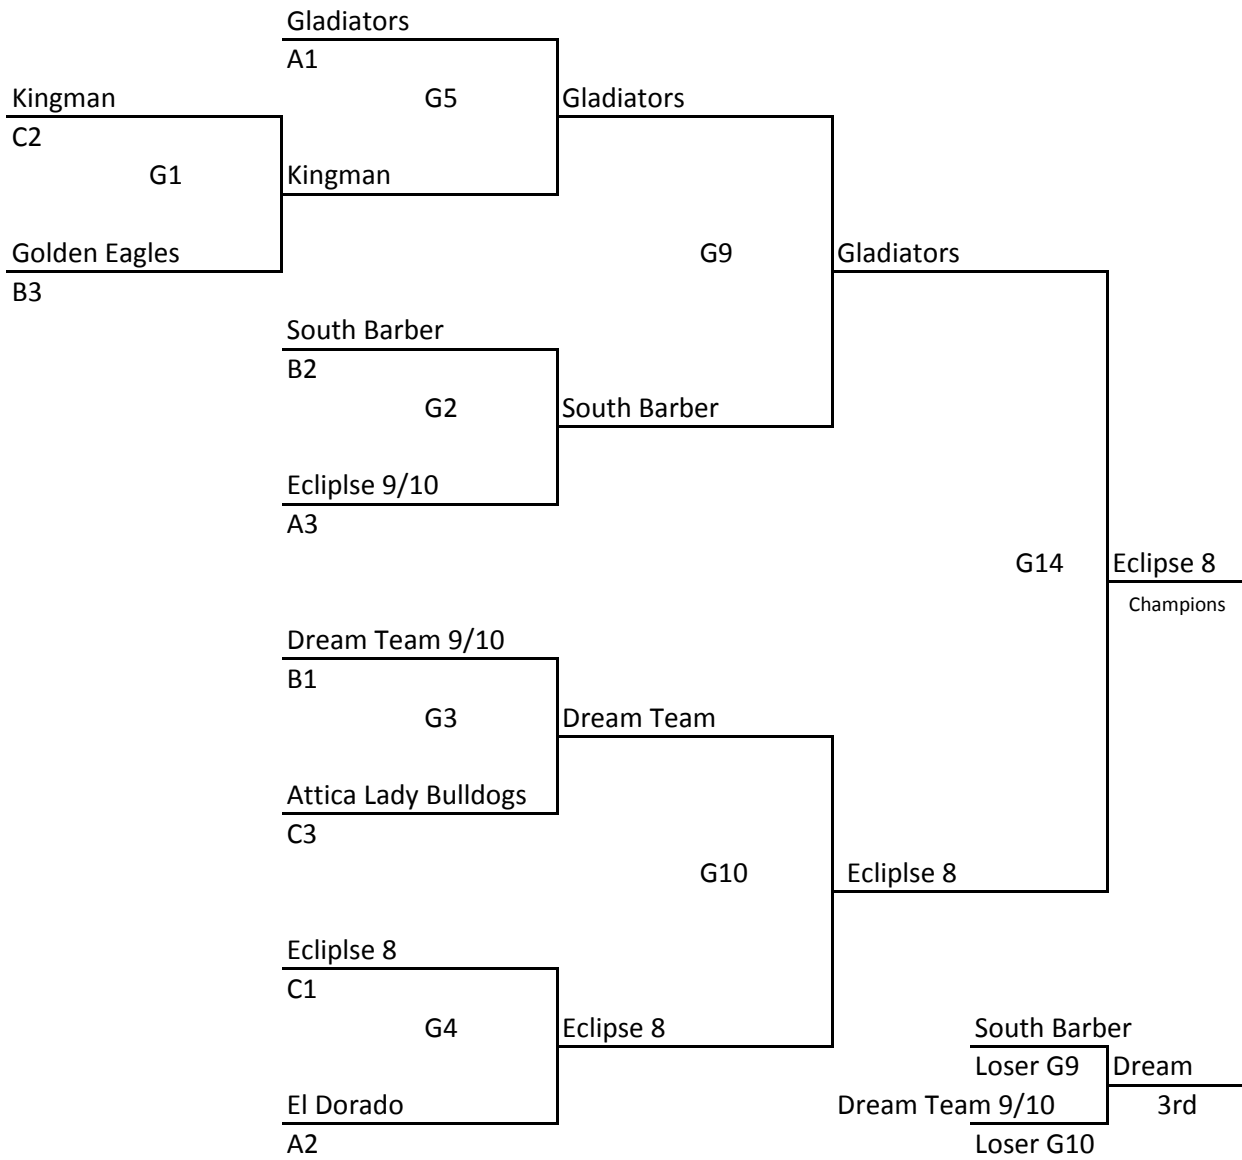

HIGH SCHOOL GIRLS BRACKET