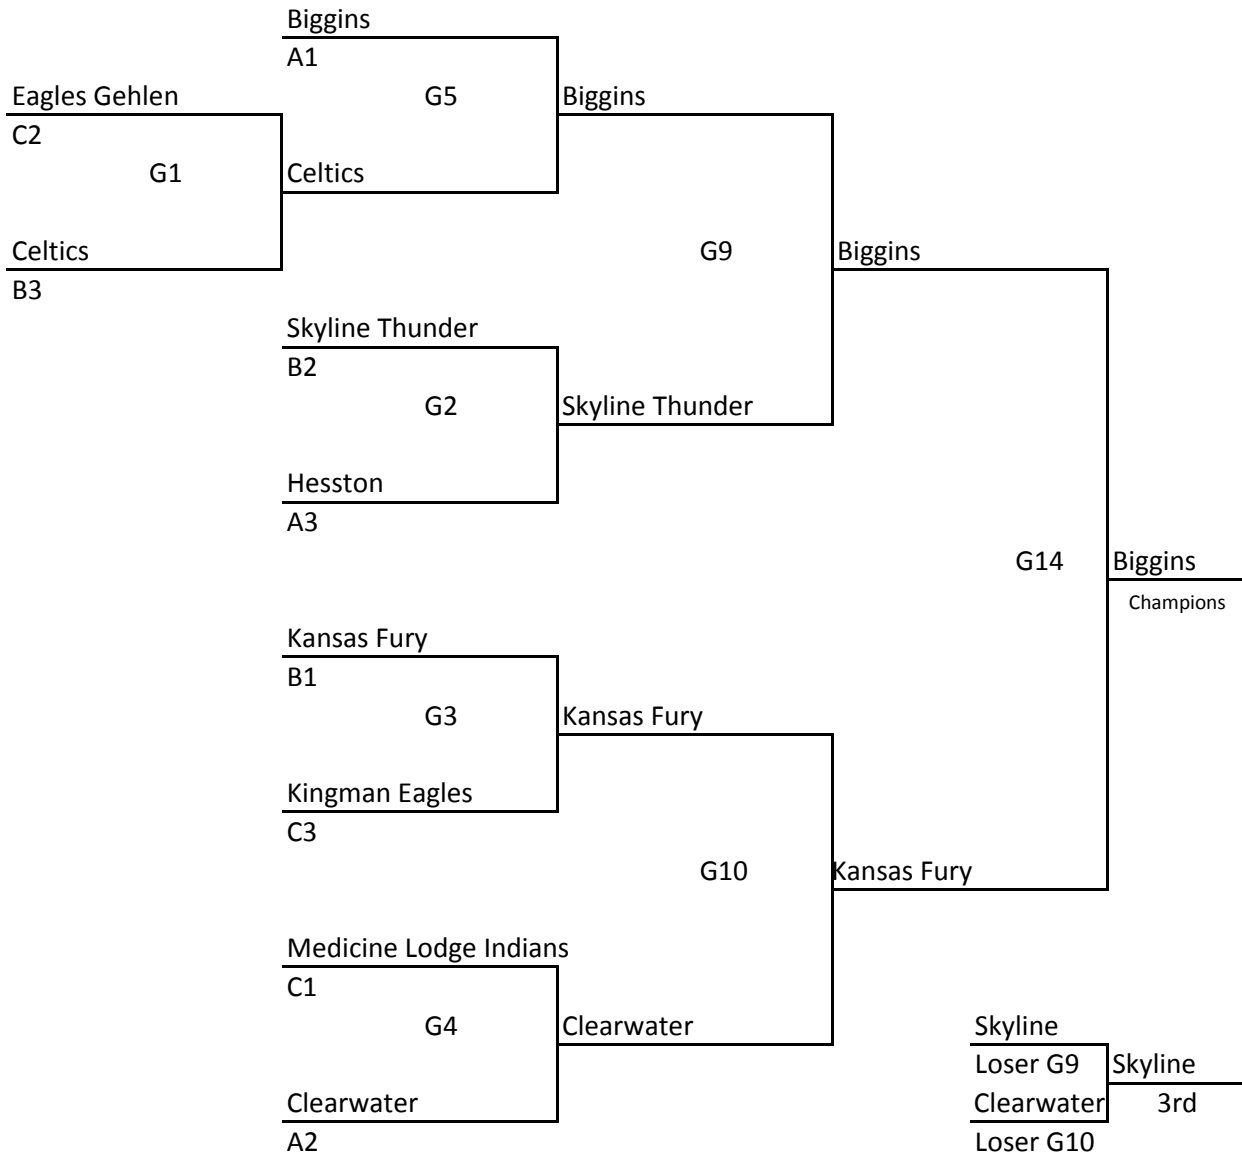

3-4 BOYS

Records in pool play will determine seeding in tournament. In case of tie in pool play, formula used by MAYB will be used to break ties. Games played at Kingman Middle School, 607 North Spruce, Kingman 67068.

- 1) NLHA Orange
- 2) Wichita Gators
- 3) CIA

<i>Saturday</i>		<i>Sunday</i>	
8 a.m.		8 a.m.	G1
9		9	G2
10		10	
11		11	G3
12 p.m.		12 p.m.	G4
1	1-2	1	
2	3-4	2	
3:30		3	
4:30	2-3		
5:30	1-4		
6:30			
7:30	1-3		
8:30	2-4		

5-6 GIRLS BRACKET

7 BOYS BRACKET

CONSOLATION

7-8 GIRLS

Round robin tournament. In case of tie for first, second, or third, point system will be used. Games played at Kingman Middle School (KMS), 607 North Spruce, Kingman 67068, and Kingman High School in (Old) and (New) Gymnasiums, 260 West Kansas, Kingman 67068.

1) Aftershock	5-0	1st
2) Wichita Crush	2-3	
3) CFL Warriors	0-5	
4) Rim Rockers	4-1	2nd
5) Western KS Elite	3-2	3rd
6) Gladiators	1-4	

<i>Friday</i>		<i>Saturday</i>			<i>Sunday</i>		
<u>KMS</u>		<u>KMS</u>	<u>OLD</u>	<u>NEW</u>	<u>OLD</u>	<u>NEW</u>	
5 p.m.	4-6	8 a.m.	1-5		8 a.m.	2-3	
6		9			9	4-5	
7	2-4	10			10	1-2	
8		11			11	5-6	
9	2-6	12 p.m.			12 p.m.		
10		1	1-3		1		
		2			2		
		3:30	1-4		3	1-6	3-4
		4:30	2-5		4		
		5:30	3-6				
		6:30					
		7:30					
		8:30	3-5				
		9:30					