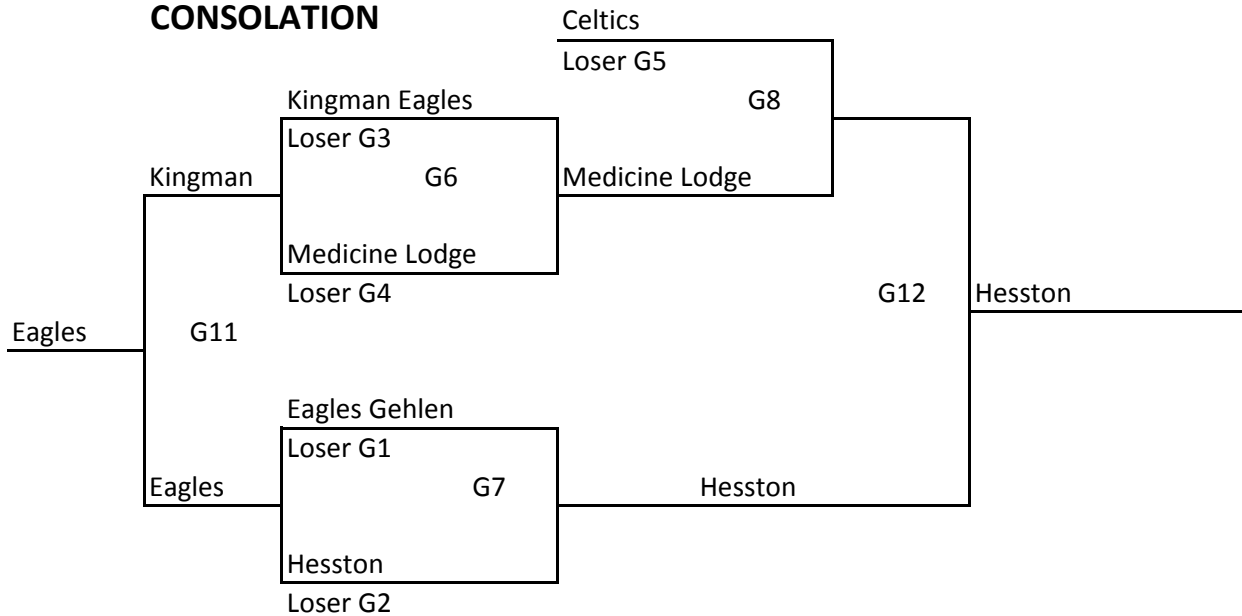

3-4 BOYS

Records in pool play will determine seeding in tournament. In case of tie in pool play, formula used by MAYB will be used to break ties. Games played at Kingman Middle School, 607 North Spruce, Kingman 67068.

- 1) NLHA Orange
- 2) Wichita Gators
- 3) CIA

<i>Saturday</i>		<i>Sunday</i>	
8 a.m.		8 a.m.	G1
9		9	G2
10		10	
11		11	G3
12 p.m.		12 p.m.	G4
1	1-2	1	
2	3-4	2	
3:30		3	
4:30	2-3		
5:30	1-4		
6:30			
7:30	1-3		
8:30	2-4		

5-6 GIRLS BRACKET

7 BOYS BRACKET

CONSOLATION

7-8 GIRLS

Round robin tournament. In case of tie for first, second, or third, point system will be used. Games played at Kingman Middle School (KMS), 607 North Spruce, Kingman 67068, and Kingman High School in (Old) and (New) Gymnasiums, 260 West Kansas, Kingman 67068.

1) Aftershock	5-0	1st
2) Wichita Crush	2-3	
3) CFL Warriors	0-5	
4) Rim Rockers	4-1	2nd
5) Western KS Elite	3-2	3rd
6) Gladiators	1-4	

<i>Friday</i>		<i>Saturday</i>			<i>Sunday</i>		
<u>KMS</u>		<u>KMS</u>	<u>OLD</u>	<u>NEW</u>	<u>OLD</u>	<u>NEW</u>	
5 p.m.	4-6	8 a.m.	1-5		8 a.m.	2-3	
6		9			9	4-5	
7	2-4	10			10	1-2	
8		11			11	5-6	
9	2-6	12 p.m.			12 p.m.		
10		1	1-3		1		
		2			2		
		3:30	1-4		3	1-6	3-4
		4:30	2-5		4		
		5:30	3-6				
		6:30					
		7:30					
		8:30	3-5				
		9:30					