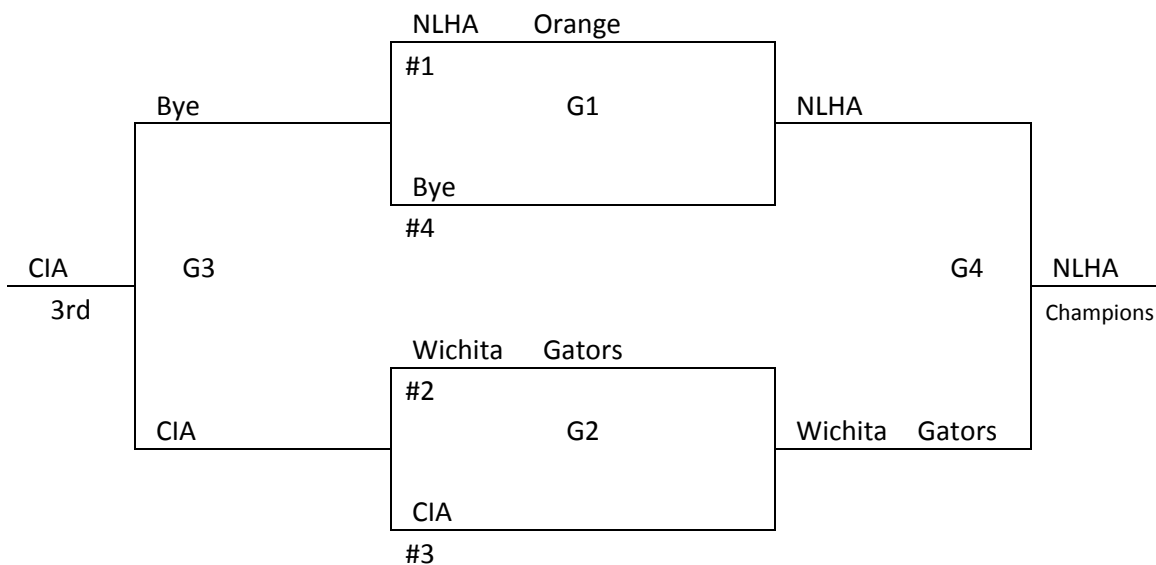

3-4 BOYS

Records in pool play will determine seeding in tournament. In case of tie in pool play, formula used by MAYB will be used to break ties. Games played at Kingman Middle School, 607 North Spruce, Kingman 67068.

- 1) NLHA Orange
- 2) Wichita Gators
- 3) CIA

<i>Saturday</i>		<i>Sunday</i>	
8 a.m.		8 a.m.	G1
9		9	G2
10		10	
11		11	G3
12 p.m.		12 p.m.	G4
1	1-2	1	
2	3-4	2	
3:30		3	
4:30	2-3		
5:30	1-4		
6:30			
7:30	1-3		
8:30	2-4		

5-6 GIRLS BRACKET

7 BOYS BRACKET

CONSOLATION

7-8 GIRLS

Round robin tournament. In case of tie for first, second, or third, point system will be used. Games played at Kingman Middle School (KMS), 607 North Spruce, Kingman 67068, and Kingman High School in (Old) and (New) Gymnasiums, 260 West Kansas, Kingman 67068.