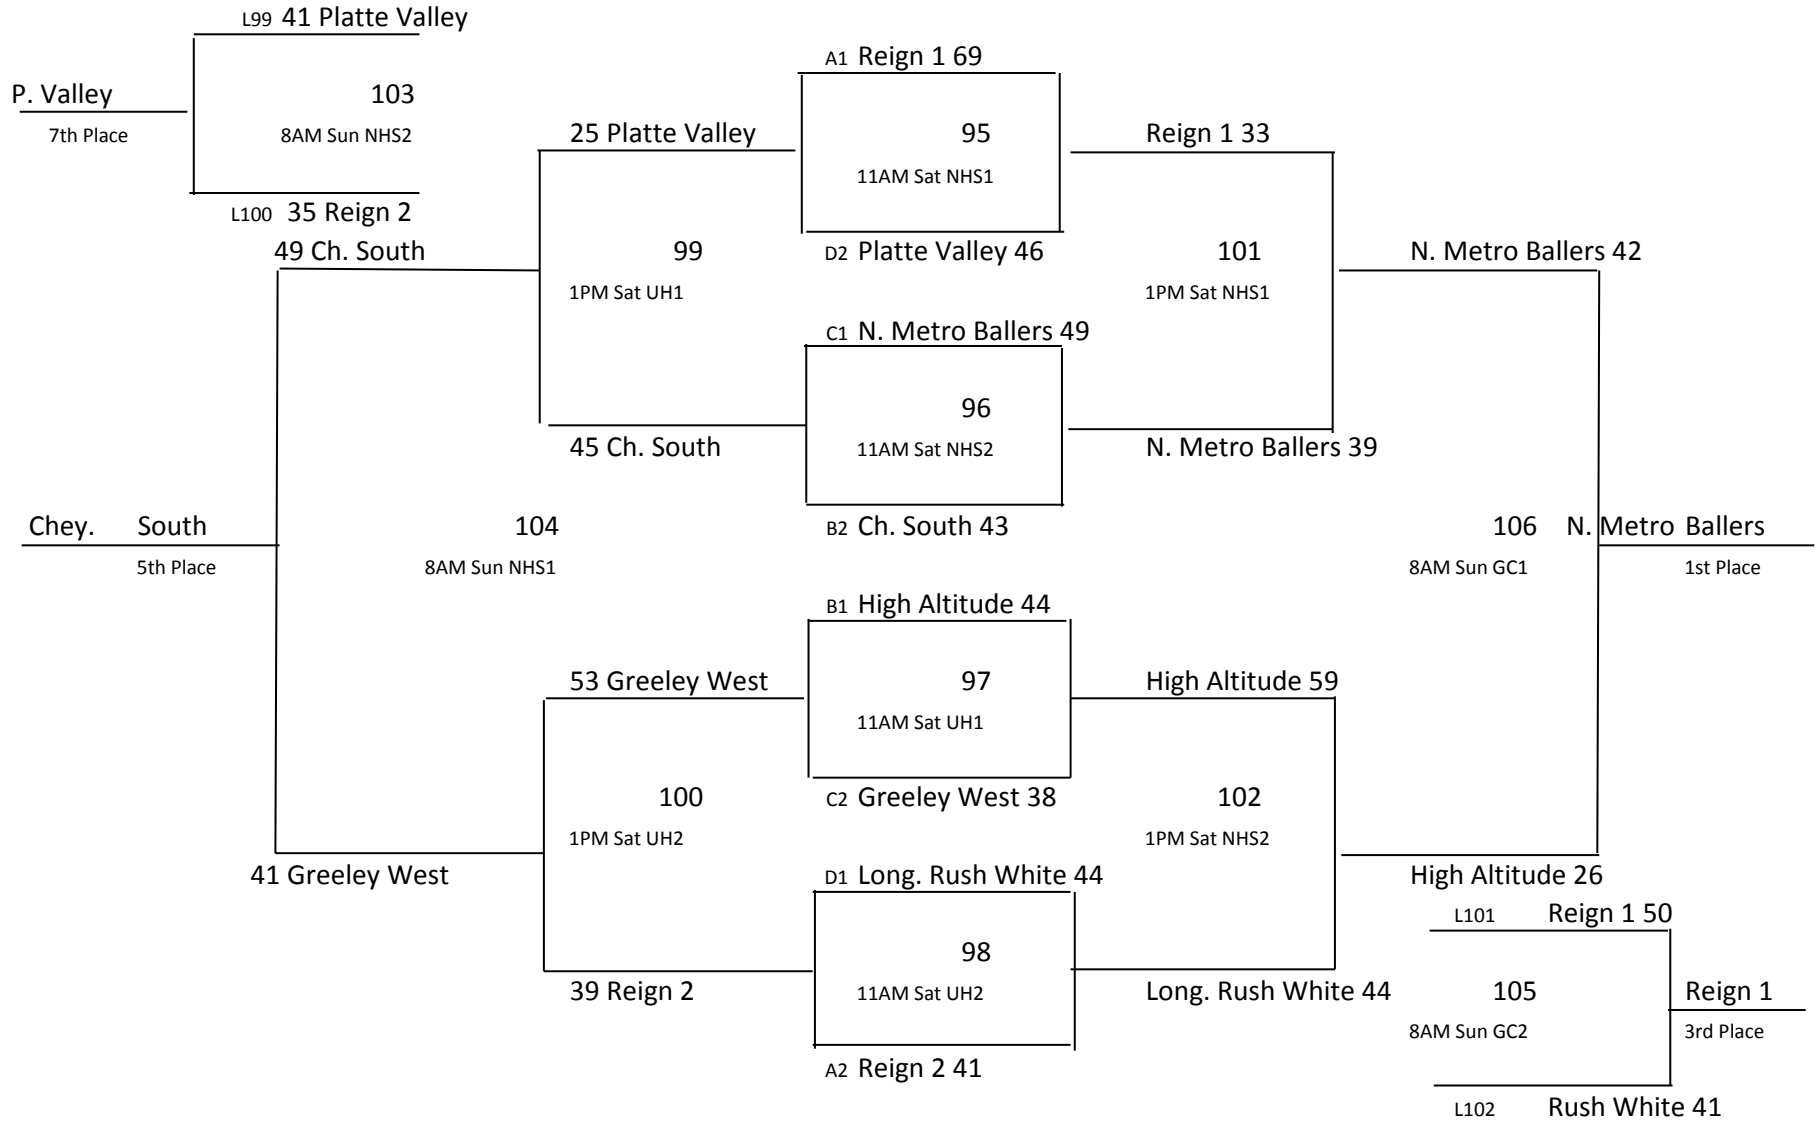

2015 Greeley MAYB Tournament

9th/10th Grade Boys

2015 Greeley MAYB Tournament

9th/10th Grade Girls

Game #	Team	Team	Time	Day	Location
162	Lady Swoosh Silver 31	vs. CBC U14 National 12	6:00 PM	Friday	Northridge 2
163	Lightning 34	vs. Next Level 37	6:00 PM	Friday	University 1
164	Lightning 34	vs. CBC U14 National 33	8:00 PM	Friday	University 1
165	Next Level 29	vs. Jr. Lady Bison 12	8:00 PM	Friday	Northridge 2
166	Lady Swoosh Silver 26	vs. Lightning 23	8:00 AM	Saturday	Northridge 1
167	Jr. Lady Bison 32	vs. CBC U14 National 38	8:00 AM	Saturday	Northridge 2
168	Lady Swoosh Silver 31	vs. Next Level 20	12:00 PM	Saturday	Northridge 1
169	Jr. Lady Bison 34	vs. Lightning 49	12:00 PM	Saturday	Northridge 2
170	Lady Swoosh Silver 38	vs. Jr. Lady Bison 15	9:00 PM	Saturday	Northridge 2
171	CBC U14 National 27	vs. Next Level 36	9:00 PM	Saturday	University 1
172	5th Lady Bison	vs. 4th CBC U14 forfeit	10:00 AM	Sunday	Greeley Central 2
173	3rd Lightning 25	vs. 2nd Next Level 29	10:00 AM	Sunday	Northridge 2
174	W172 Lady Bison 24	vs. 1st Lady Swoosh 35	3:00 PM	Sunday	Brentwood
175	W174 Next Level 33	vs. W173 LadySwoosh 44(1s	5:00 PM	Sunday	Northridge 2
176	L174 Lady Bison 32	vs. L173 Lightning 33 (3rd)	6:00 PM	Sunday	University 2

Tiebreakers:

1. Head to head
2. +/- Point differential up to 10 points/game
3. Coin flip