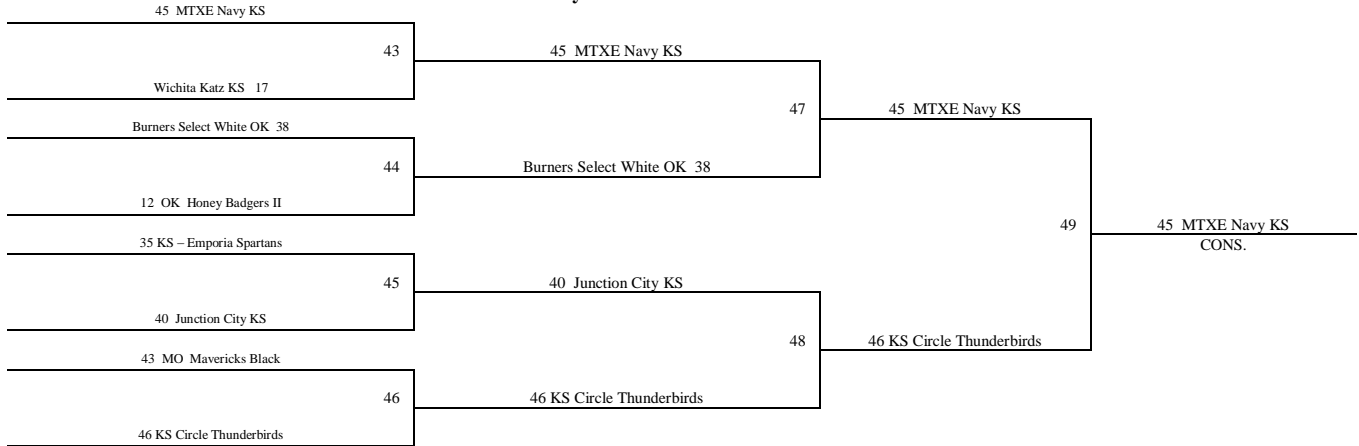

Games played at Newton High School, Chisholm Middle School, Bethel College and Lindley Hall, all located in Newton, KS.

Please visit [www.mayb.com](http://www.mayb.com) to ensure you are looking at the most up to date schedule!

2015 Summer Kickoff  
June 12-14, 2015

**8<sup>th</sup> Grade Boys – Cont.**  
**Bracket A**

2015 Summer Kickoff  
June 12-14, 2015

**8<sup>th</sup> Grade Boys –Bracket B – Consolation Bracket**

**Bracket C**

2015 Summer Kickoff  
June 12-14, 2015

8<sup>th</sup> Grade Girls

Pool A			Pool B			Pool C			
W	L		W	L		W	L		
1. OK – Select	FF	I	5. KS- Oz Lady Elite	2	II	I	9. KS- Western KS Elite	4	III
2. MO- Team Missouri	3	I	6. MO- Rage	4	III	10. NE- Omaha Lady Warriors2	II	I	
3. OK- OKC Ravens	2	II	7. OK- Swish	1	III	11. CO- CSBC	3	II	
4. CO- EJ Hoops	1	III	8. KS- Chaos	3	I	12. KS – Shock	1	III	