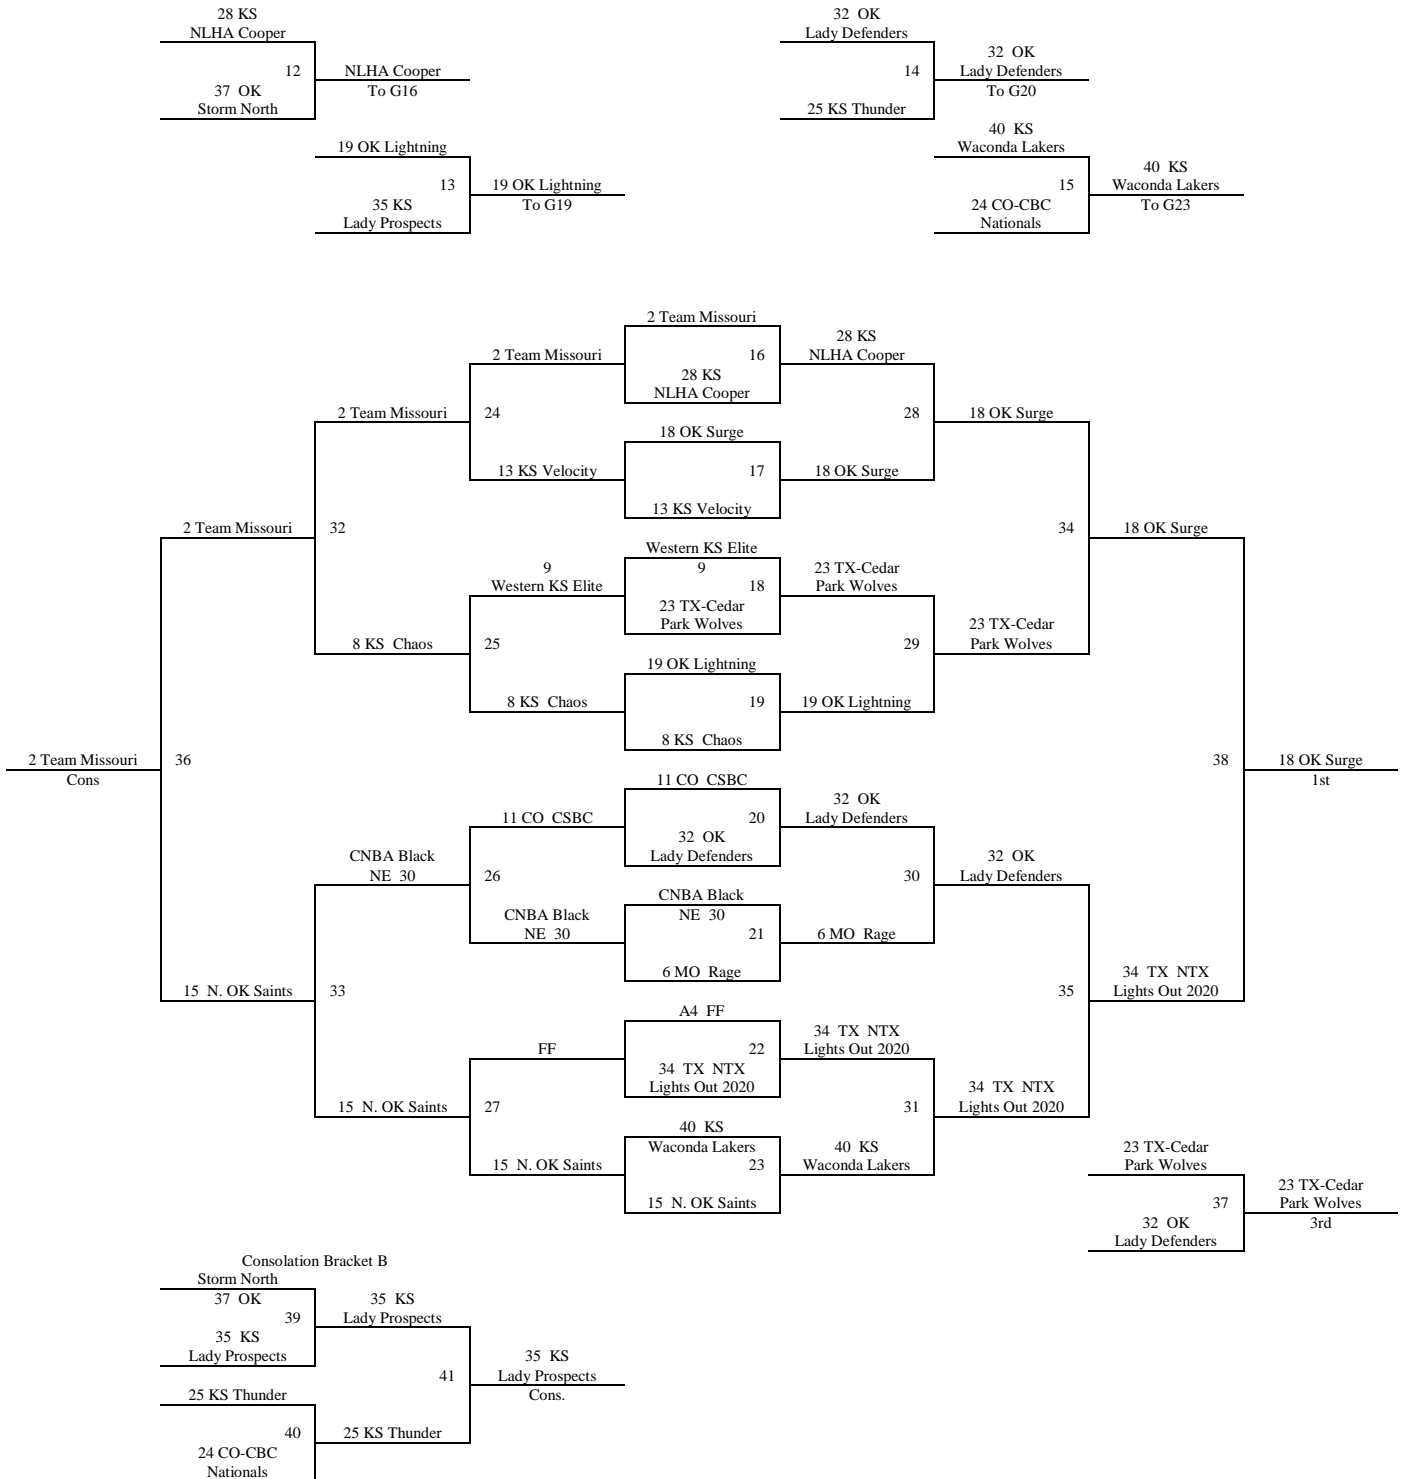

2015 Summer Kickoff
June 12-14, 2015

8th Grade Girls
Bracket B