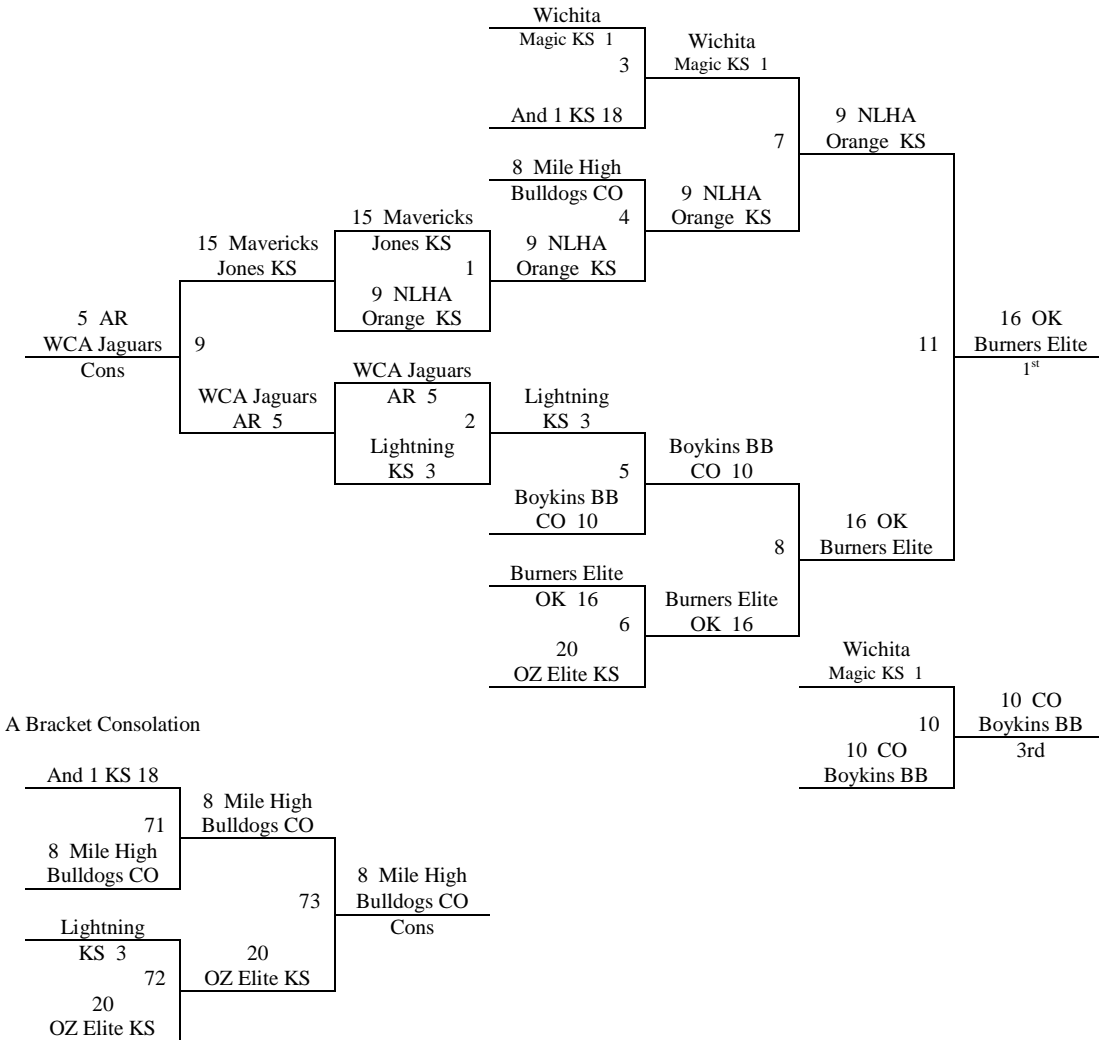

2015 Summer Kickoff
June 12-14, 2015

8th Grade Boys – Cont.
Bracket A