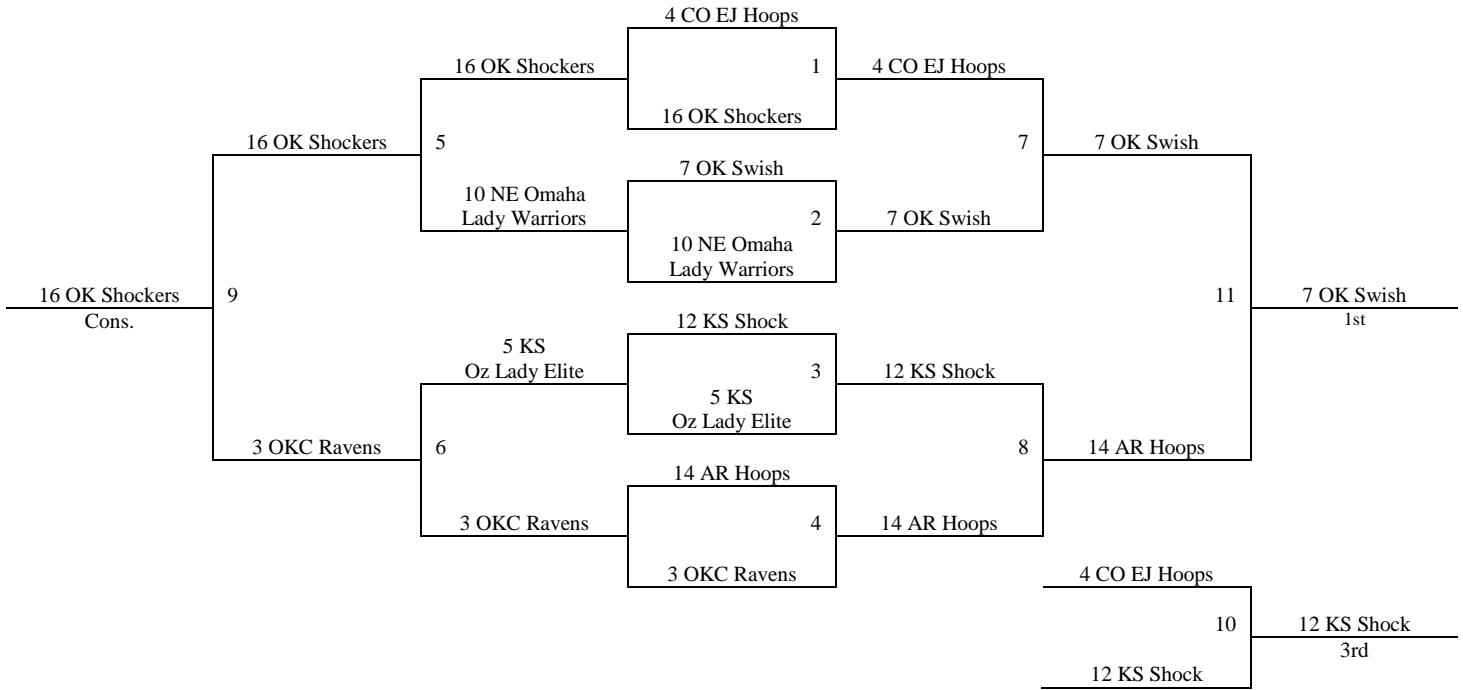

2015 Summer Kickoff
June 12-14, 2015

8th Grade Girls

Pool A			Pool B			Pool C			
W	L		W	L		W	L		
1. OK – Select	FF	I	5. KS- Oz Lady Elite	2	II	I	9. KS- Western KS Elite	4	III
2. MO- Team Missouri	3	I	6. MO- Rage	4	III	10. NE- Omaha Lady Warriors2	II	I	
3. OK- OKC Ravens	2	II	7. OK- Swish	1	III	11. CO- CSBC	3	II	
4. CO- EJ Hoops	1	III	8. KS- Chaos	3	I	12. KS – Shock	1	III	

Pool D			Pool E			Pool F		
W	L		W	L		W	L	
13. KS- Velocity	4	III	17. KS-Burlington Bombers3	3	I	21. OK- Lady Air	3	II
14. AR- Hoops	1	III	18. OK- Surge	1	III	22. KS- LC Grizzlies	4	III
15. OK- N. OK Saints	3	I	19. OK- Lightning	2	II	23. TX- Cedar Park Wolves	1	III
16. OK- Shockers	2	II	20. MO- Game Speed	4	III	24. CO- CBC Nationals	2	I

Pool G			Pool H			Pool I		
W	L		W	L		W	L	
25. KS- Thunder	2	II	29. KS- Coffeyville Magic	4	I	33. NE- Omaha Lady Warriors Black 3	I	II
26. OK – Muleshoe Elite	FF	III	30. NE- CNBA Black	1	II	34. TX- NTX Lights Out 2020	1	III
27. KS – Winfield Vikings	3	I	31. AR- Aces	3	I	35. KS- Lady Prospects	2	I
28. KS- NLHA Cooper	1	III	32. OK – Lady Defenders	2	II	36. CO- Sabercats BB	4	III

Pool J		
W	L	
37. OK- Storm North	2	III
38. KS- Rim Rockers	3	II
39. MO- Lady Deuces	5	III
40. KS- Waconda Lakers	1	III
41. KS- Garden City Lady Sparks	4	I

All games played at Maize HS, Maize MS, and Maize Central Elementary in Maize, KS.

The top 2 teams in pools A-D to Bracket A, others to bracket B

The top 2 teams in pools E-J to Bracket B. Others to Bracket C.

Tie Breaker – 2 way – Head to Head; 3 way – Coin Flip

Friday	Maize HS 1	Maize HS 2	Maize MS 1	Maize MS 2	Maize Cent. Elem
3:15	17-18	19-20	21-22	23-24	37-38
4:20	29-30	31-32	5-6	7-8	39-40
5:25	17-19	18-20	21-23	22-24	13-14
6:30	29-31	30-32	5-7	6-8	15-16
7:35	37-39	38-41	21-24	22-23	9-10
8:40	33-34	35-36	27-28	25-31	11-12
9:45	38-40	37-41	13-15	14-16	-
Saturday	Maize HS 1	Maize HS 2	Maize MS 1	Maize MS 2	Maize Cent. Elem
8:00	25-28	26-28	1-2	3-4	17-20
9:05	37-40	39-41	33-35	34-36	18-19
10:10	9-11	10-12	1-3	2-4	29-32
11:15	25-27	19-28	38-39	40-41	30-31
12:20	33-36	34-35	5-8	6-7	13-16
1:25	9-12	10-11	1-4	2-3	14-15
2:30	OPEN	OPEN	OPEN	OPEN	OPEN
3:35	G12 28	G13 19	G14 32	G15 40	G17 18
4:40	G42 29	G43 21	G22 34	G21 6	G18 23
5:45	G19 19	G16 28	G23 40	G20 32	G44 31
6:50	G3 12	G2 7	G1 4	G46 33	G45 20
7:55	G4 14	G24 2	G25 8	G26 30	G27 15
9:00	G49 21	G48 29	G51 33	G50 31	G47 22
10:05	G28 18	G29 23	G30 32	G31 34	-
Sunday	Maize HS 1	Maize HS 2	Maize MS 1	Maize MS 2	Maize Cent. Elem
8:00	G52 41	G53 22	G54 29	G55 33	-
9:05	G5 16	G6 3	G59 17	G60 20	-
10:10	G7 7	G8 14	G39 35	G40 25	-
11:15	G34 18	G35 34	G32 2	G33 15	-
12:20	G61 17	G56 41	G58 29	G57 31	-
1:25	G11 7	G10 12	G36 2	G9 16	-
2:30	G38 18	G37 23	G41 35	-	-
3:35	-	-	-	-	-
4:40	-	-	-	-	-

Games played at Maize High School, Maize Middle School, and Maize Elementary School in Maize, KS

Please visit www.mayb.com to ensure you are looking at the most up to date schedule!

2015 Summer Kickoff
June 12-14, 2015

**8th Grade Girls
Bracket A**