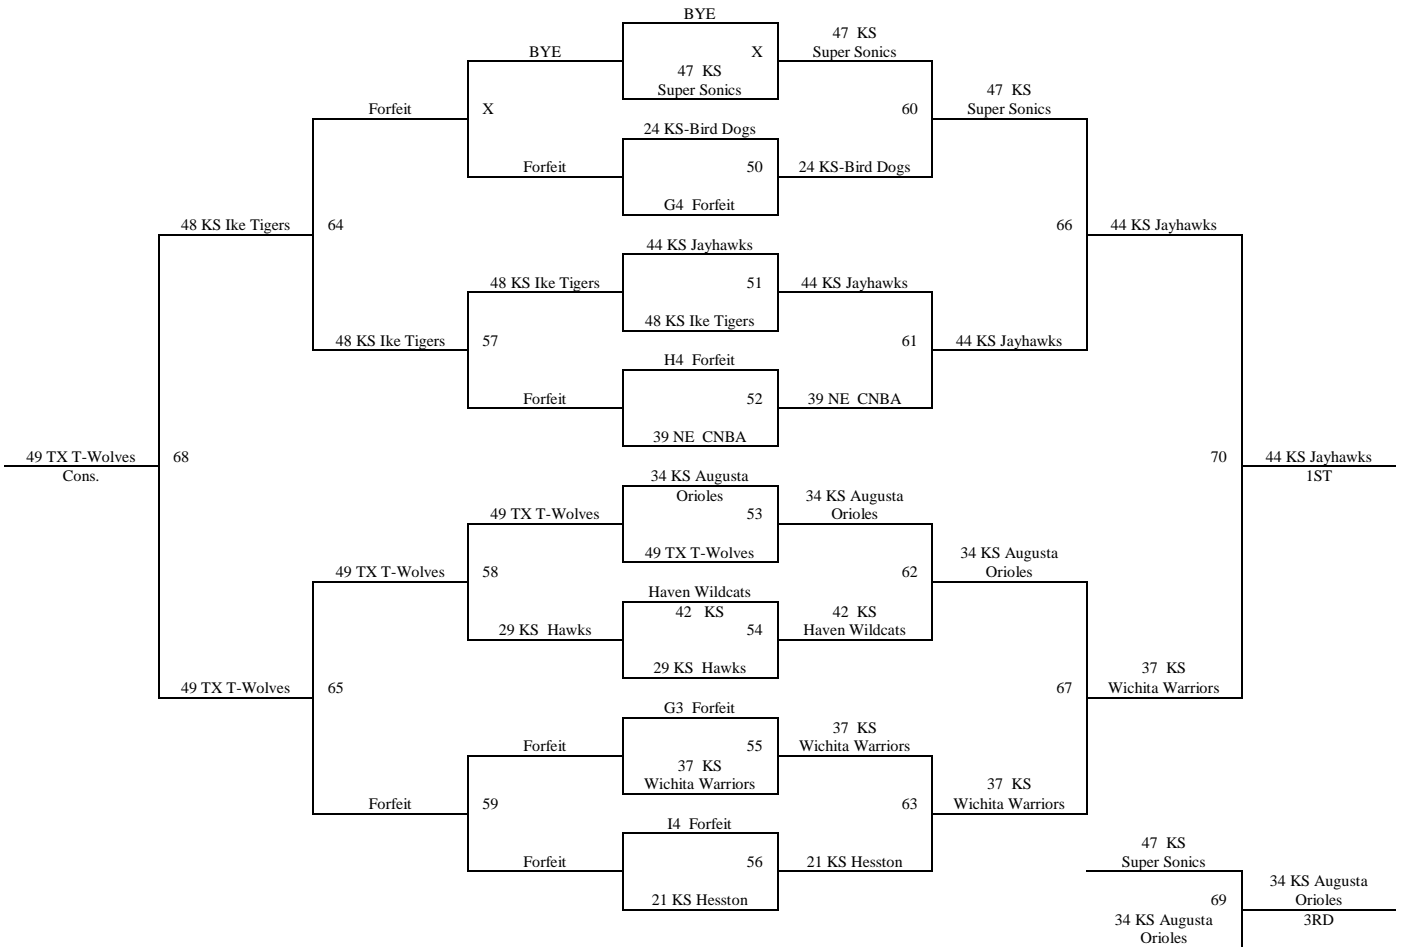

2015 Summer Kickoff
June 12-14, 2015

8th Grade Boys –Bracket B – Consolation Bracket

Bracket C