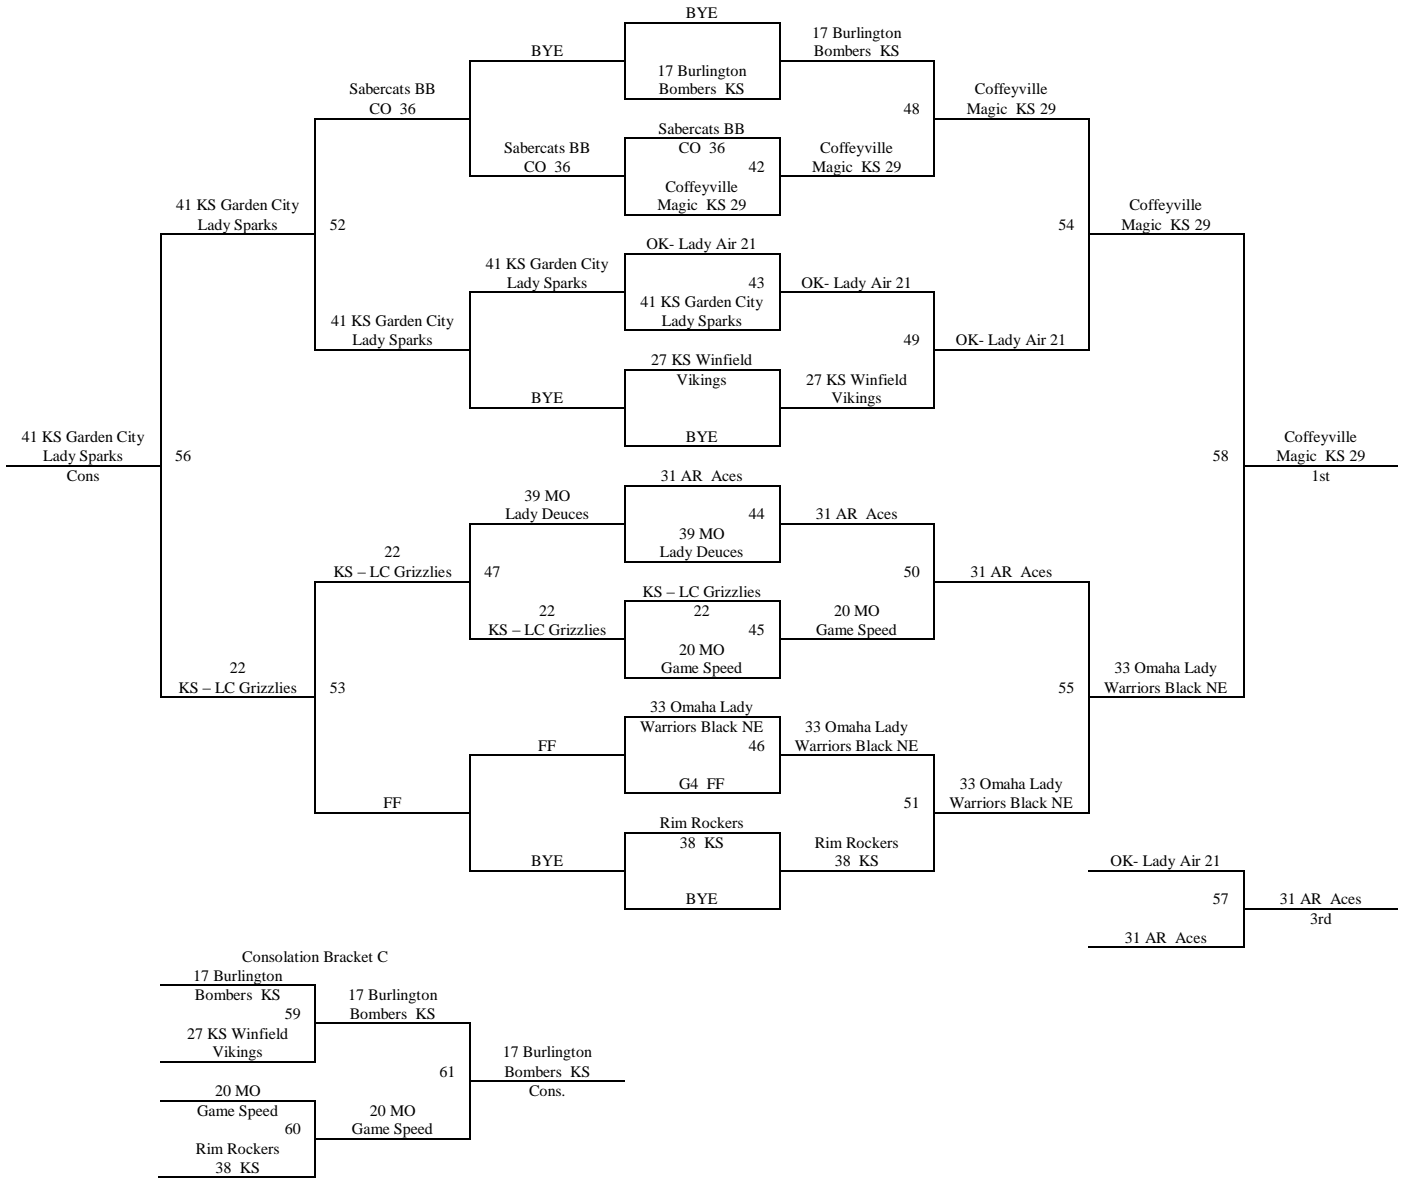

2015 Summer Kickoff  
June 12-14, 2015

**8<sup>th</sup> Grade Girls  
Bracket A**

2015 Summer Kickoff  
June 12-14, 2015

8<sup>th</sup> Grade Girls  
Bracket B

2015 Summer Kickoff  
June 12-14, 2015

**8<sup>th</sup> Grade Girls  
Bracket C**