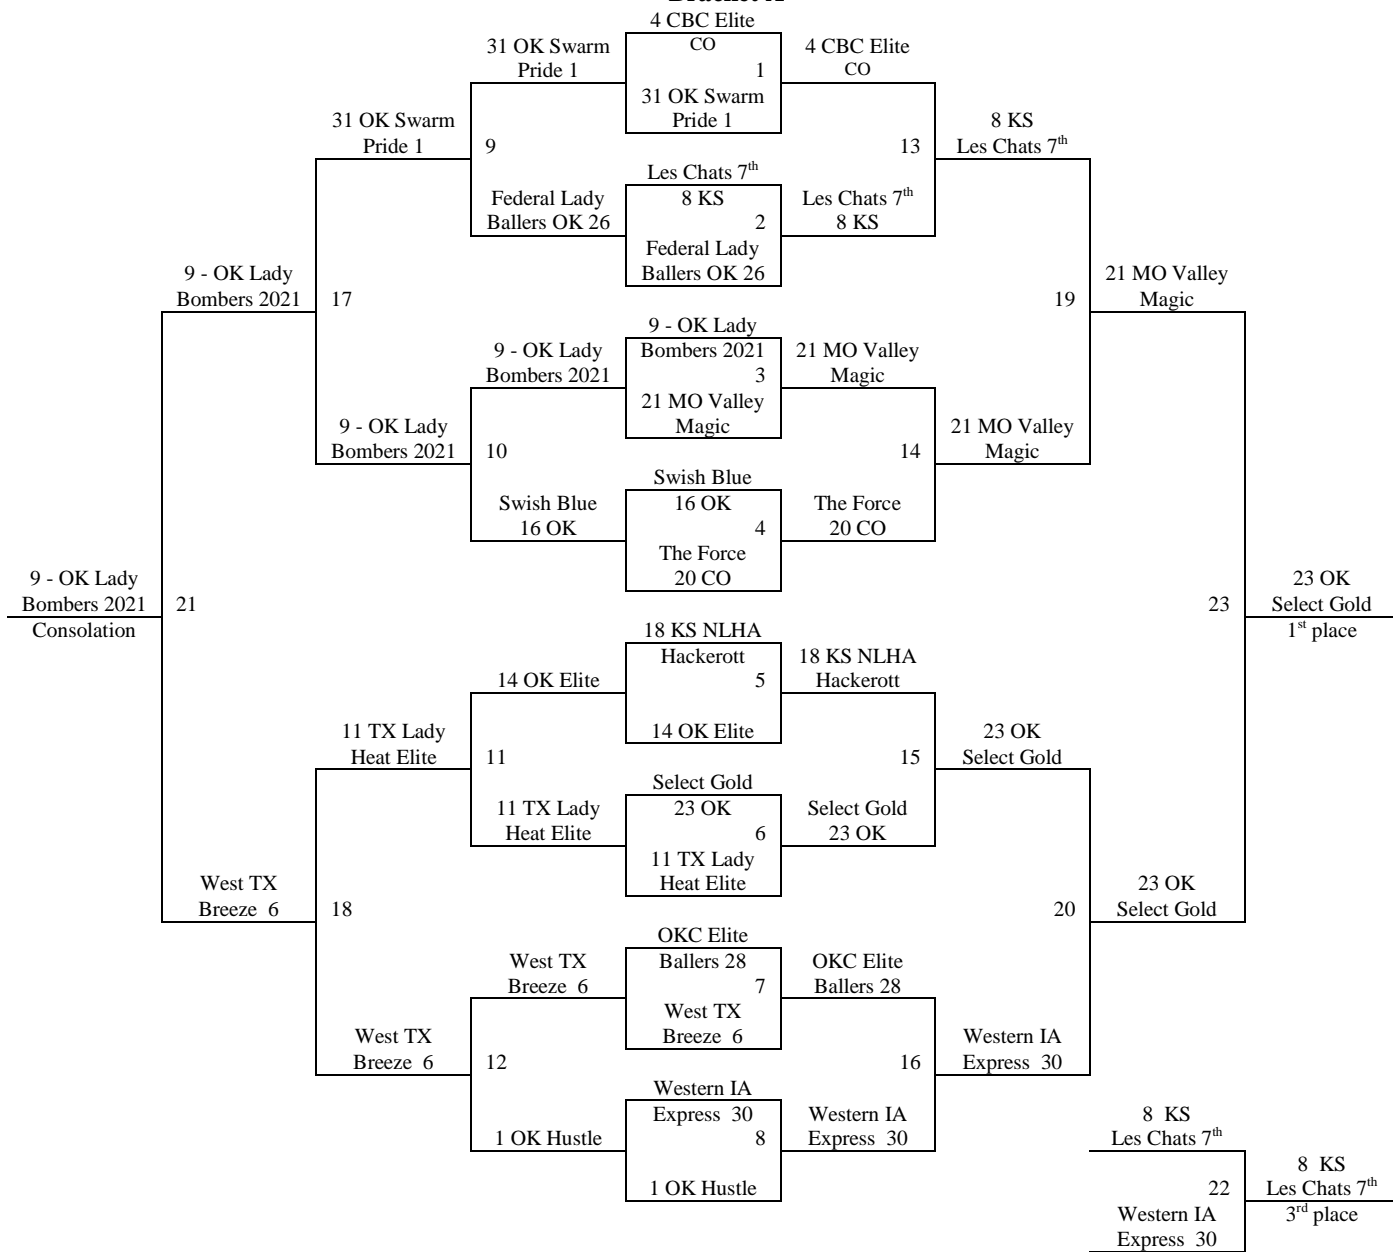

2015 Summer Kickoff
June 12-14-2015

**7th Grade Girls
Bracket A**