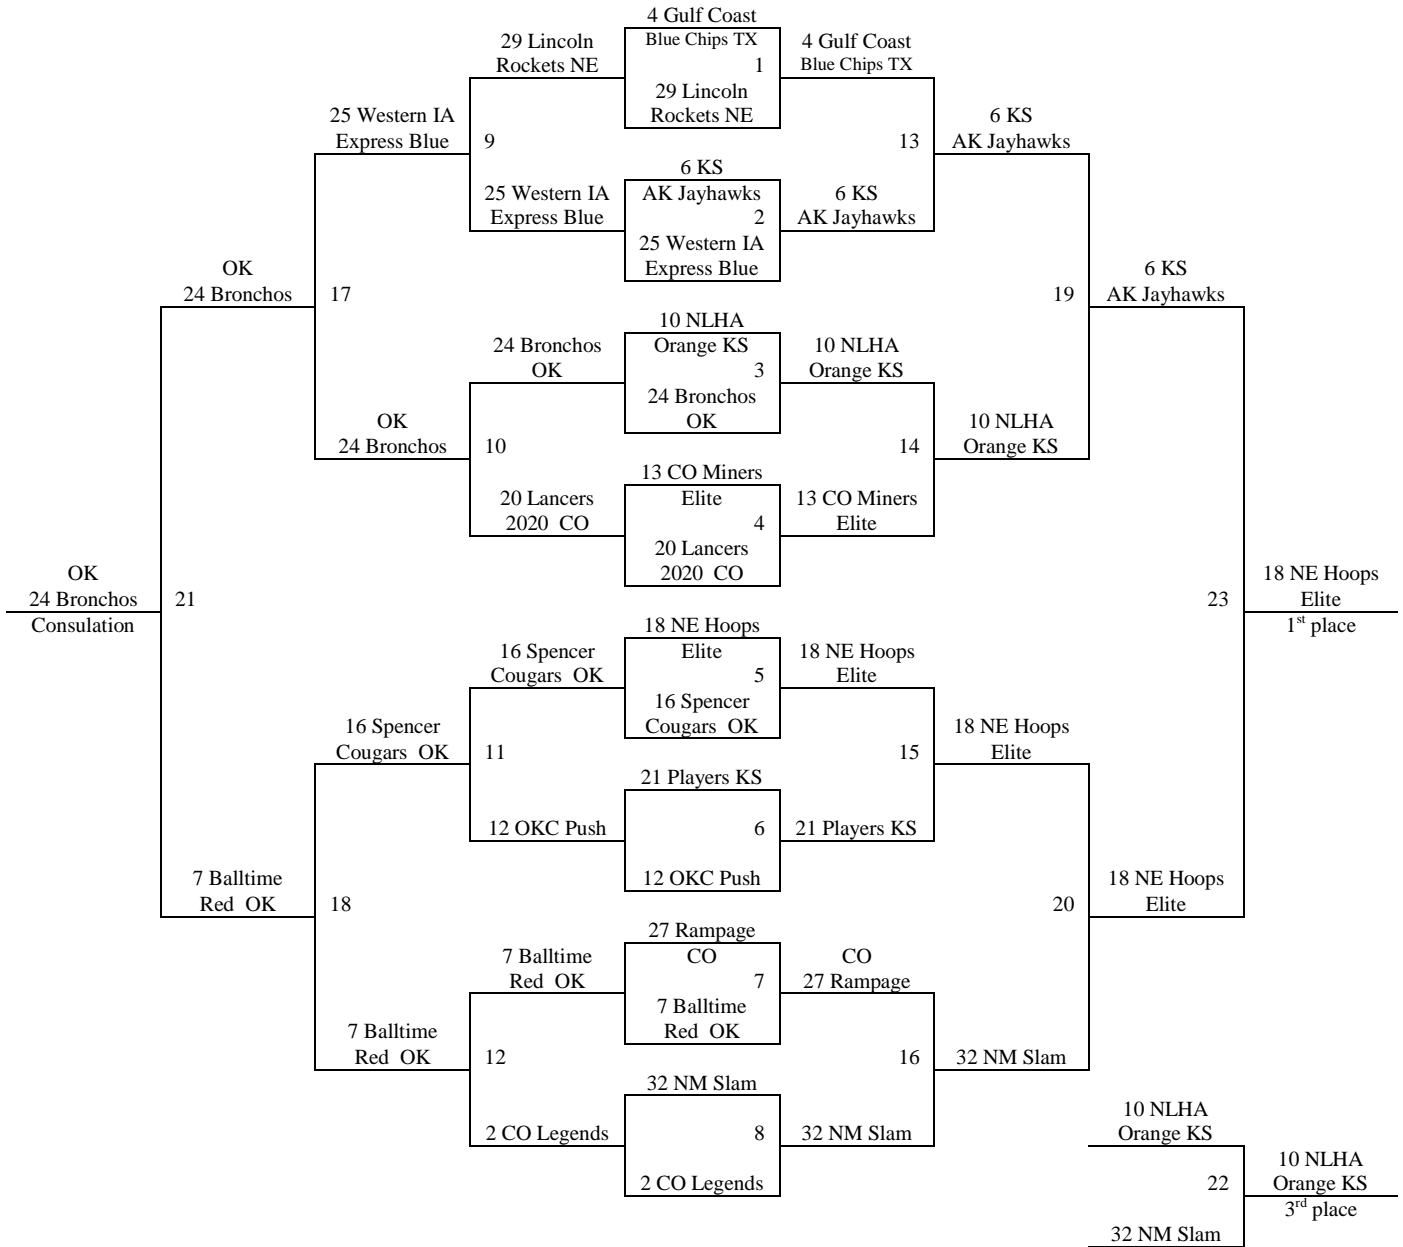

2015 Summer Kickoff
June 12-14-2015

**7th Grade Boys
Bracket A**