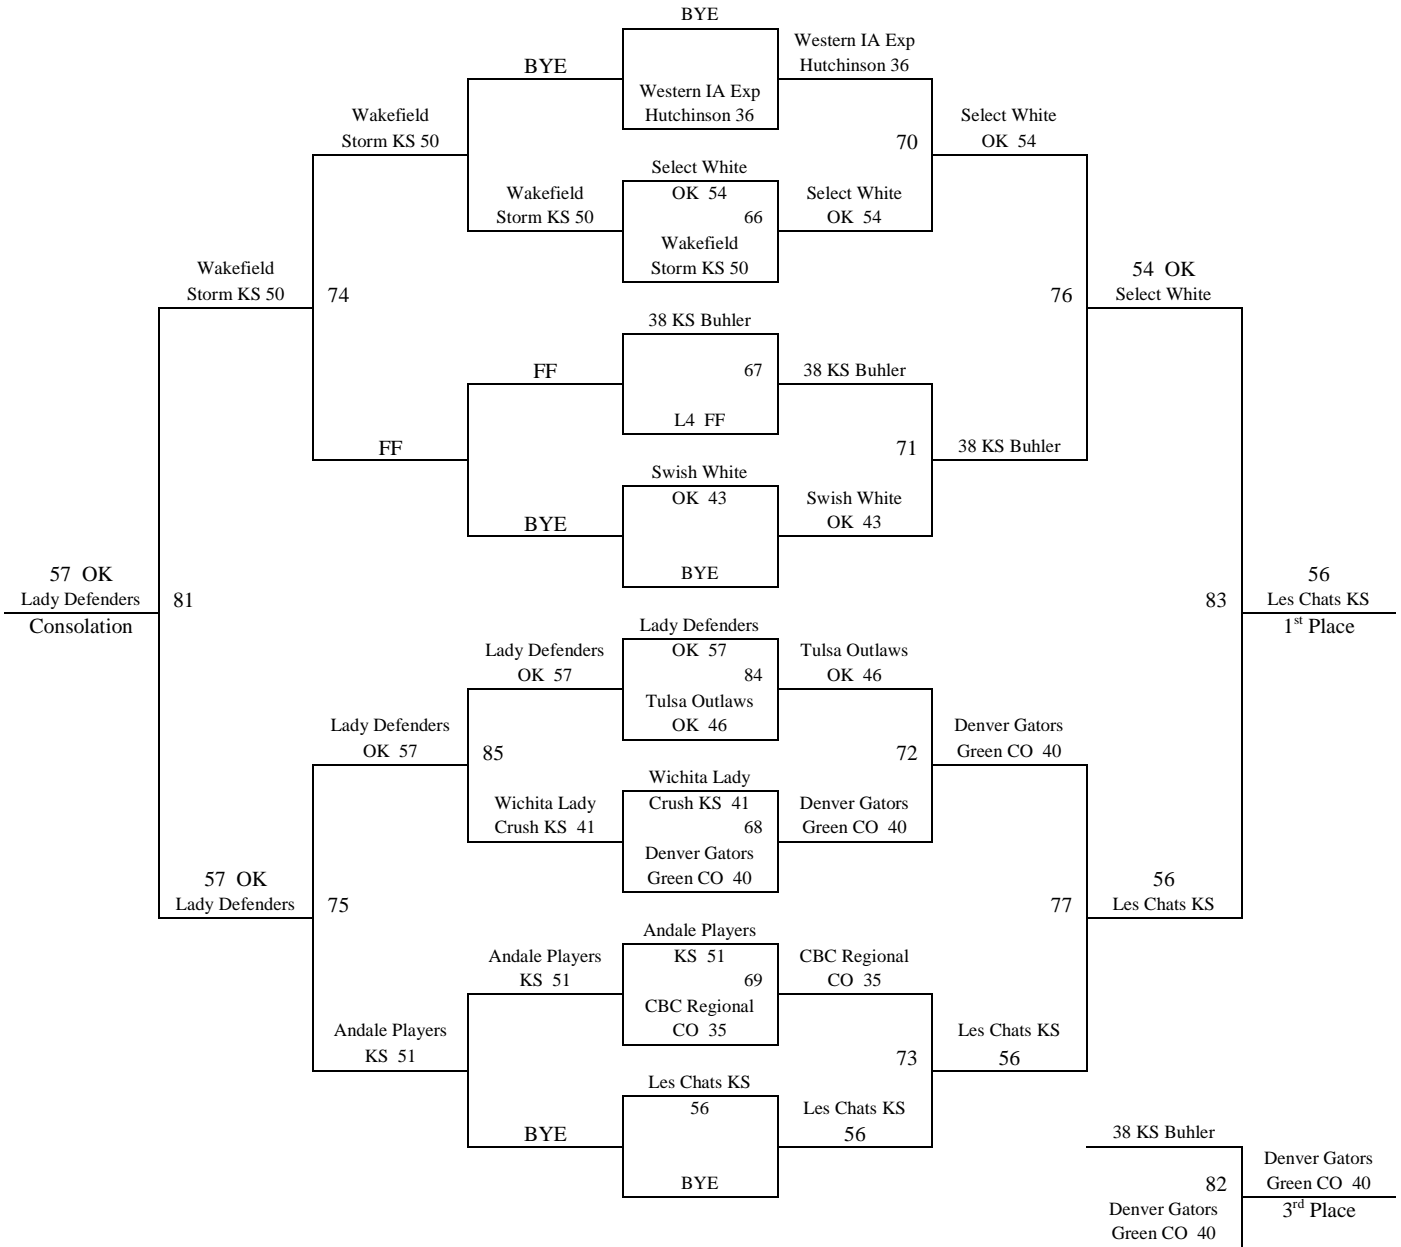

2015 Summer Kickoff
June 12-14-2015

7th Grade Girls
Bracket C