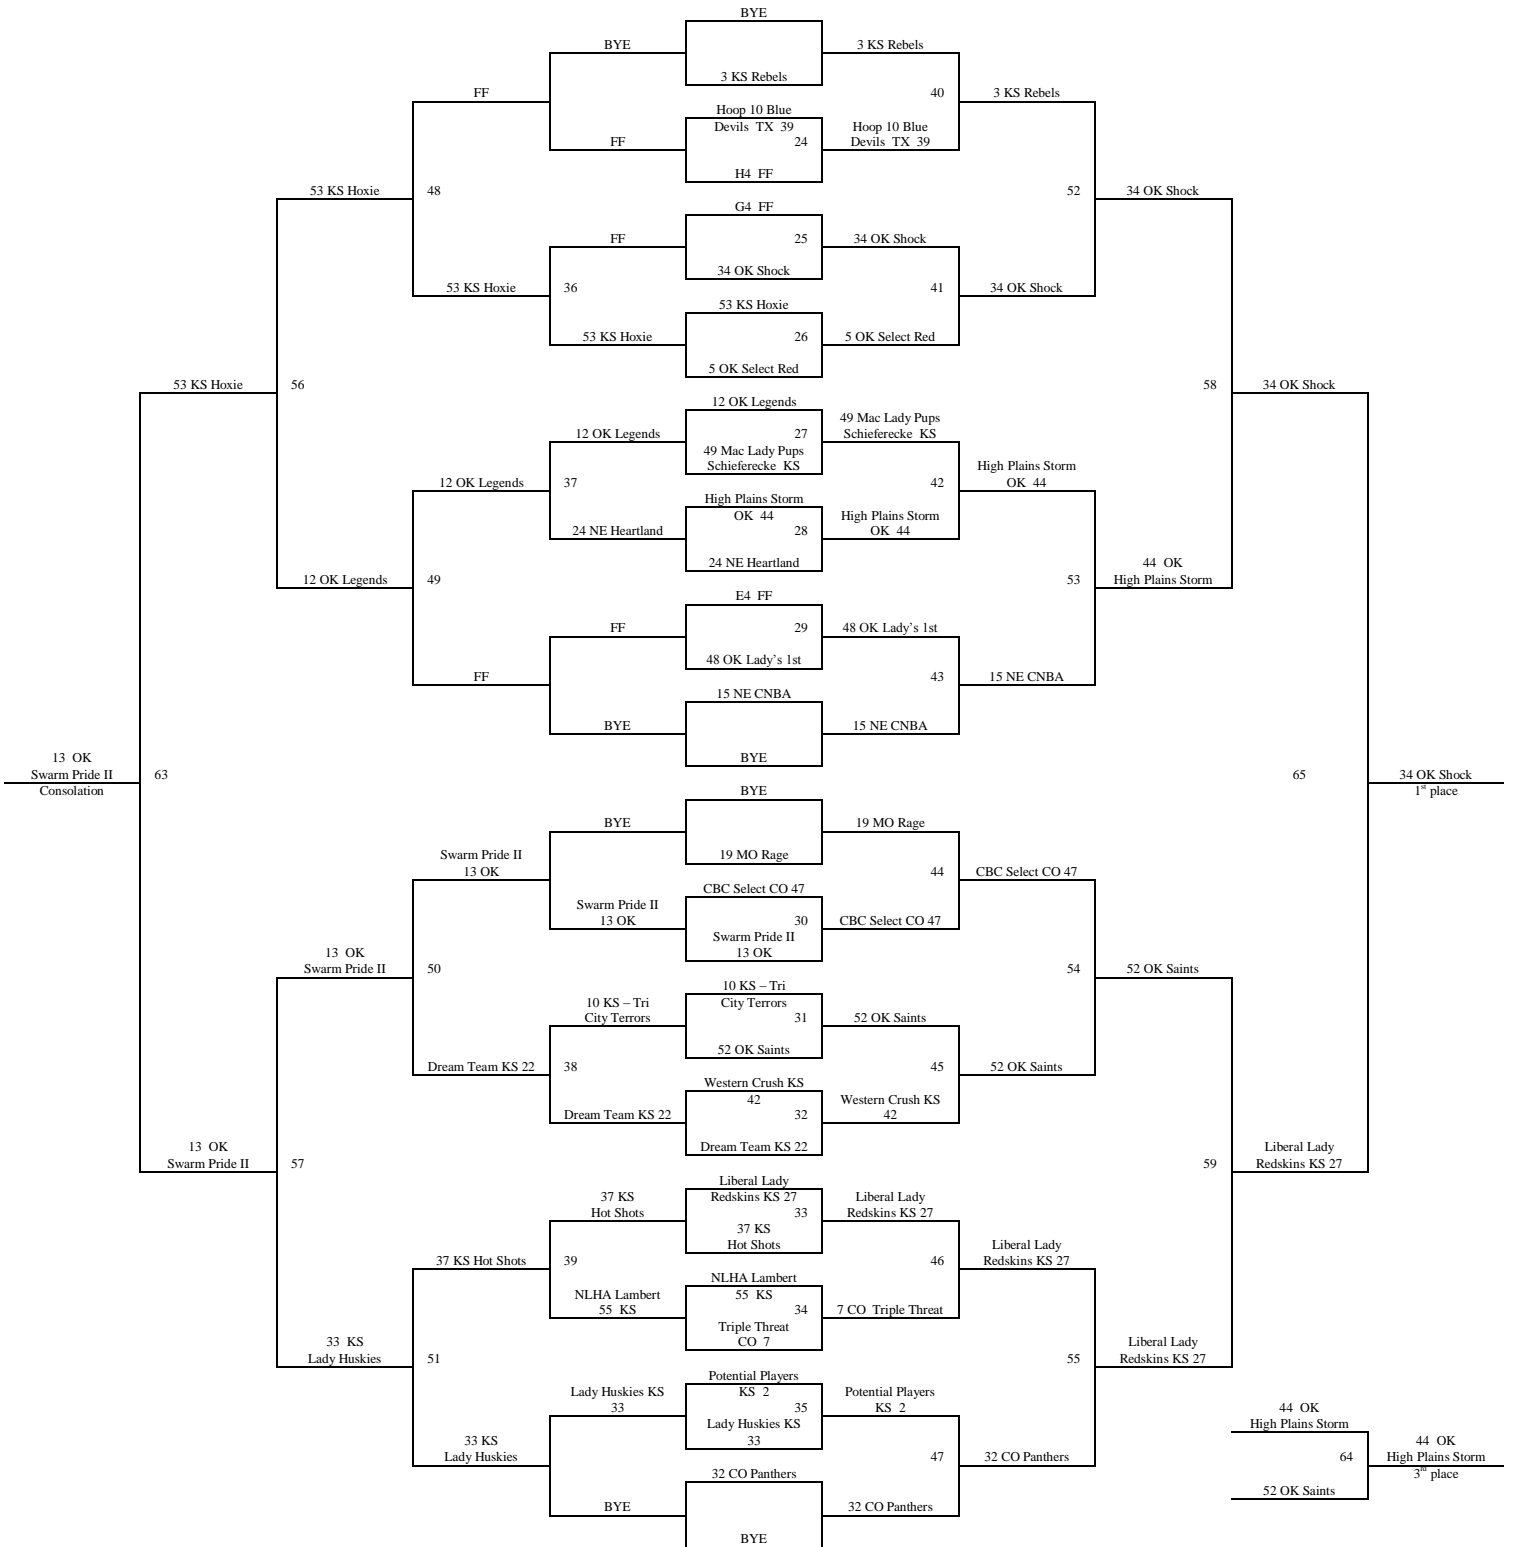

2015 Summer Kickoff
June 12-14-2015

7th Grade Girls
Bracket B