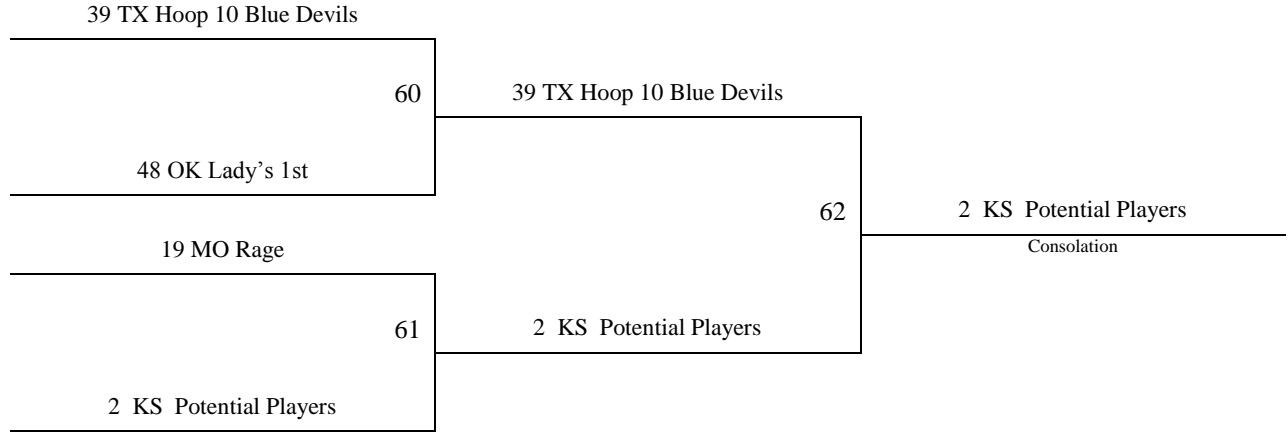

2015 Summer Kickoff
June 12-14-2015

**7th Grade Girls
Bracket A**

2015 Summer Kickoff
June 12-14-2015

7th Grade Girls
Bracket B

2015 Summer Kickoff
June 12-14-2015

7th Grade Girls
Bracket B Consolation

2015 Summer Kickoff
June 12-14-2015