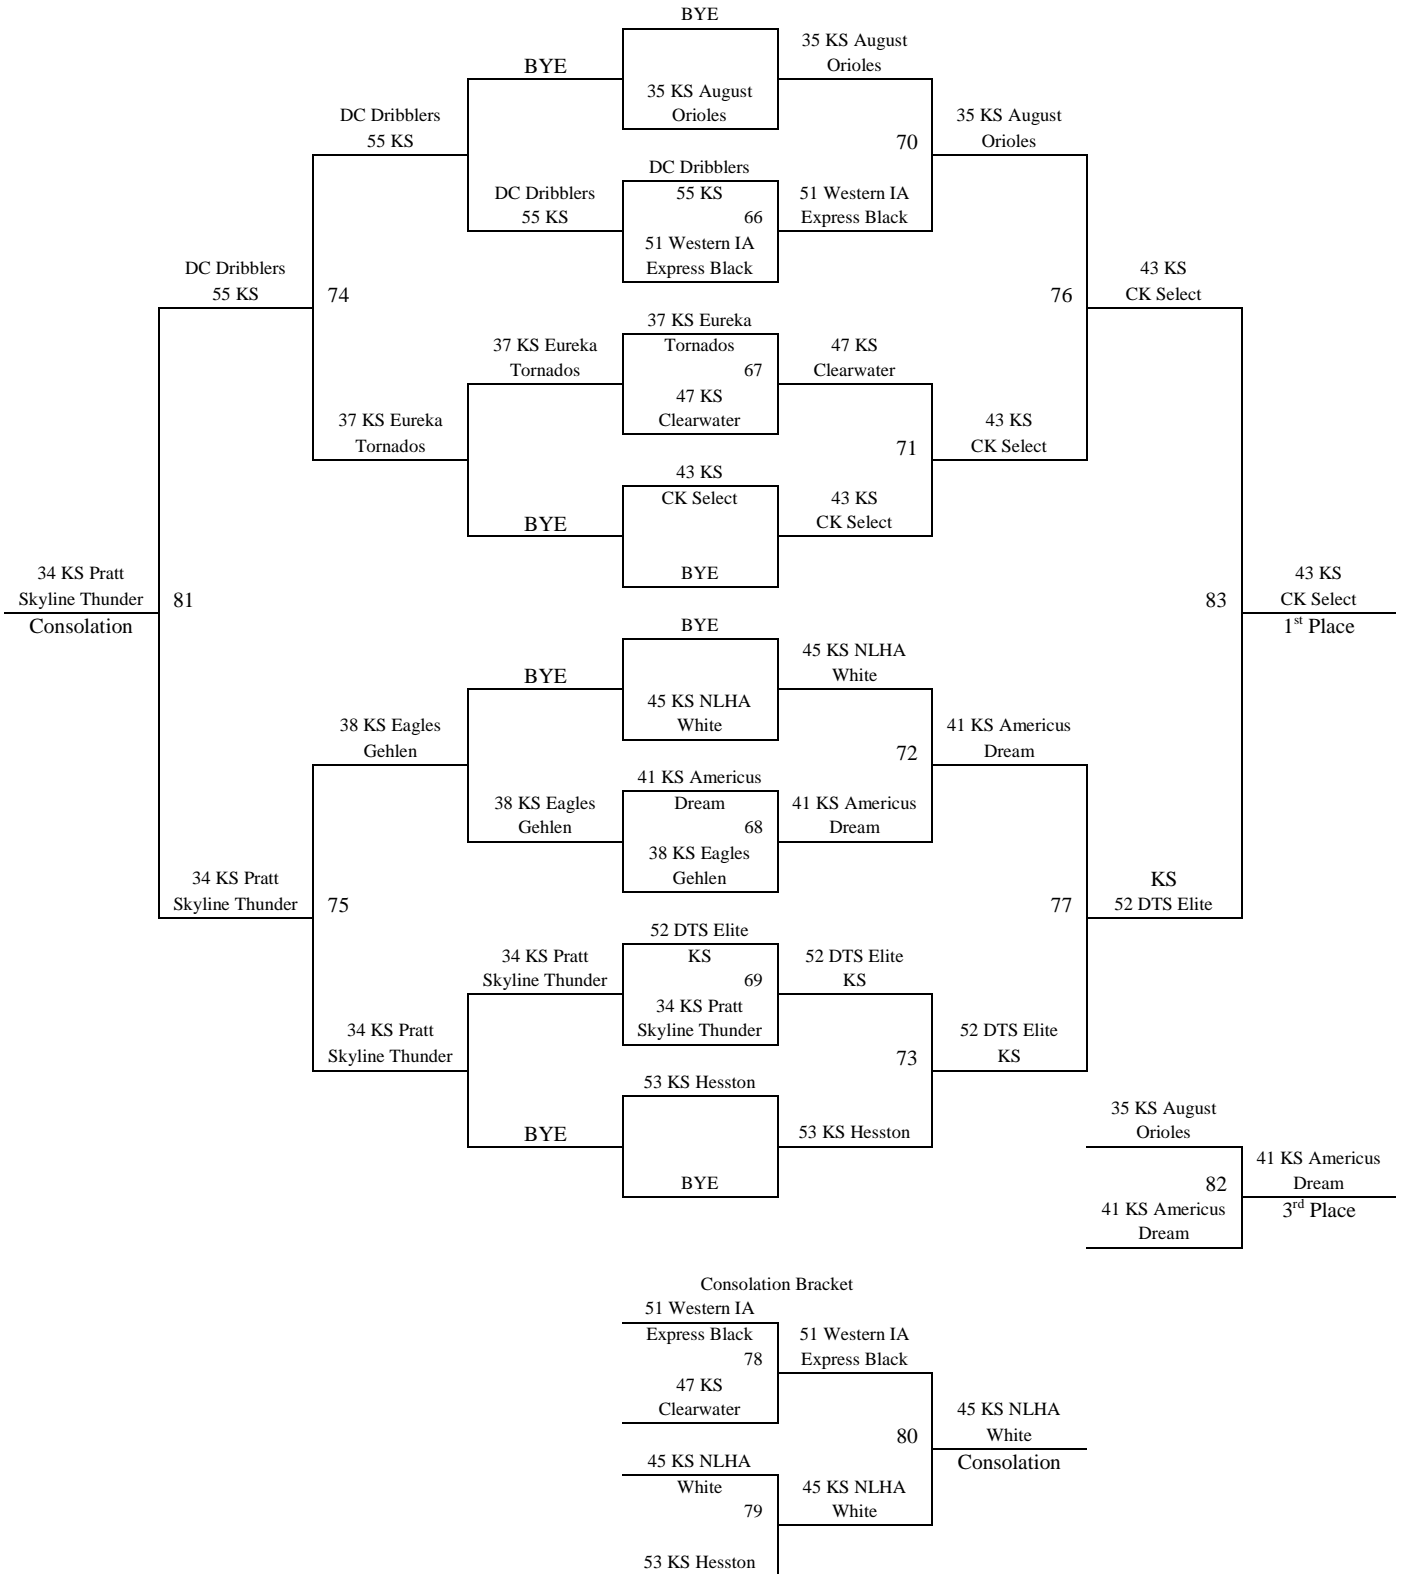

2015 Summer Kickoff
June 12-14-2015

7th Grade Boys
Bracket C

2015 Summer Kickoff
June 12-14-2015

7th Grade Girls

Pool A			Pool B			Pool C				
W	L		W	L		W	L			
1. OK- Hustle	2	II	I	5. OK- Select Red	3	I	II	9. OK- Lady Bombers 2021	1	III
2. KS- Potential Players	4		III	6. TX- West TX Breeze	2	II	I	10. KS- Tri City Terrors	4	III
3. KS- Rebels	3	I	II	7. CO- Triple Threat	4		III	11. TX- Lady Heat Elite	2	II
4. CO- CBC Elite	1	III		8. KS- Les Chats 7th	1	III		12. OK- Legends	3	I

Pool D			Pool E			Pool F				
W	L		W	L		W	L			
13. OK – Swarm Pride II	4	I	II	17. OK- Team Air	FF		III	21. MO- MO Valley Magic	2	II
14. OK- Elite	2	I	II	18. KS- NLHA Hackerott	1	III		22. KS- Dream Team	3	I
15. NE- CNBA	3	I	II	19. MO- Rage	3	I	II	23. OK- Select Gold	1	III
16. OK- Swish Blue	1	III		20. CO- The Force	2	II	I	24. NE- Heartland	4	III

Pool G			Pool H			Pool I				
W	L		W	L		W	L			
25. TX- Killeen Lady Cougars	FF		III	29. NE- Lazars Purple	FF		III	33. KS- Lady Huskies	2	II
26. OK- Federal Lady Ballers	2	II	I	30. IA- Western IA Express	1	III		34. OK- Shock	1	III
27. KS- Liberal Lady Redskins	3	II	I	31. OK- Swarm Pride I	2	II	I	35. CO- CBC Regional	4	III
28. OK- OKC Elite Ballers	1	II	I	32. CO- Panthers	3	I	II	36. IA- Western IA Express Hutchison	3	I

Pool J			Pool K			Pool L				
W	L		W	L		W	L			
37. KS- Hot Shots	2	II	I	41. KS- Wichita Lady Crush	4		III	45. KS- Mac Lady Pups Beam	FF	III
38. KS- Buhler	3	I	II	42. KS- Western KS Crush	2	II	I	46. OK- Tulsa Outlaws	3	I
39. TX- Hoop10 Blue Devils	1	III		43. OK- Swish White	3	I	II	47. CO- CBC Select	1	III
40. CO- Denver Gators Green	4		III	44. OK- High Plains Storm	1	III		48. OK- Lady's 1st	2	II

Pool M			Pool N				
W	L		W	L			
49. KS- Mac Lady Pups Schieferecke	2	II	I	53. KS- Hoxie	2	III	I
50. KS- Wakefield Storm	4		III	54. OK- Select White	4	I	III
51. KS- Andale Players	3	I	II	55. KS- NLHA Lambert	1	III	
52. OK- Saints	1	III		56. KS- Les Chats	3	II	II
				57. OK- Lady Defenders	5		III

All games played at Augusta High School and Augusta Middle School.

The top 2 teams in pools A-H to Bracket A. Others to Bracket B.

The top 2 teams in pools I-N to Bracket B. Others to Bracket C.

Tie Breaker – 2 way – Head to Head; 3 way – Coin Flip