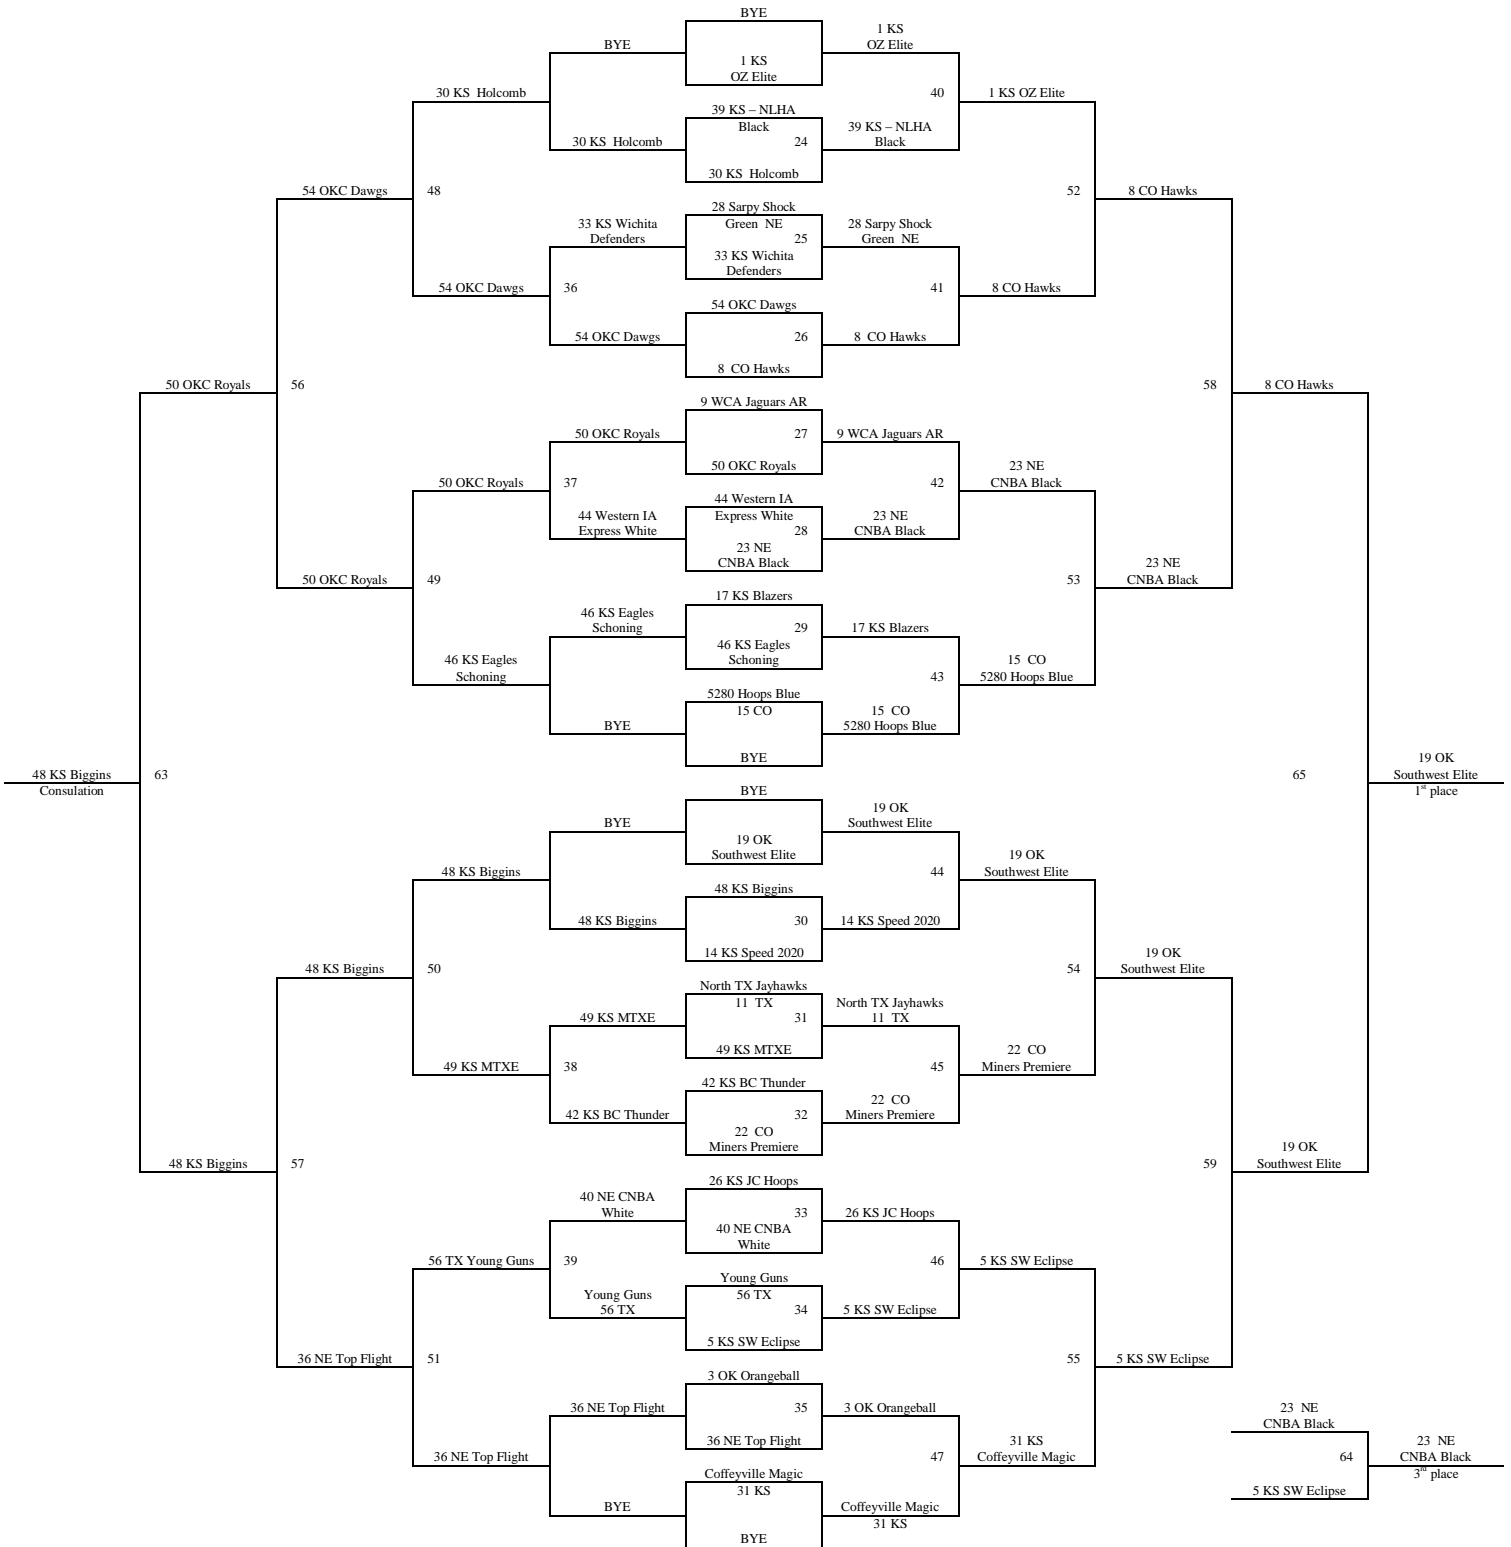

Please visit www.mayb.com to ensure you are looking at the most up to date schedule!

2015 Summer Kickoff
June 12-14-2015

**7th Grade Boys
Bracket A**

2015 Summer Kickoff
June 12-14-2015

7th Grade Boys
Bracket B