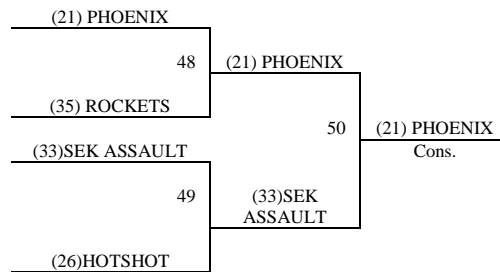

Bracket C Consolation