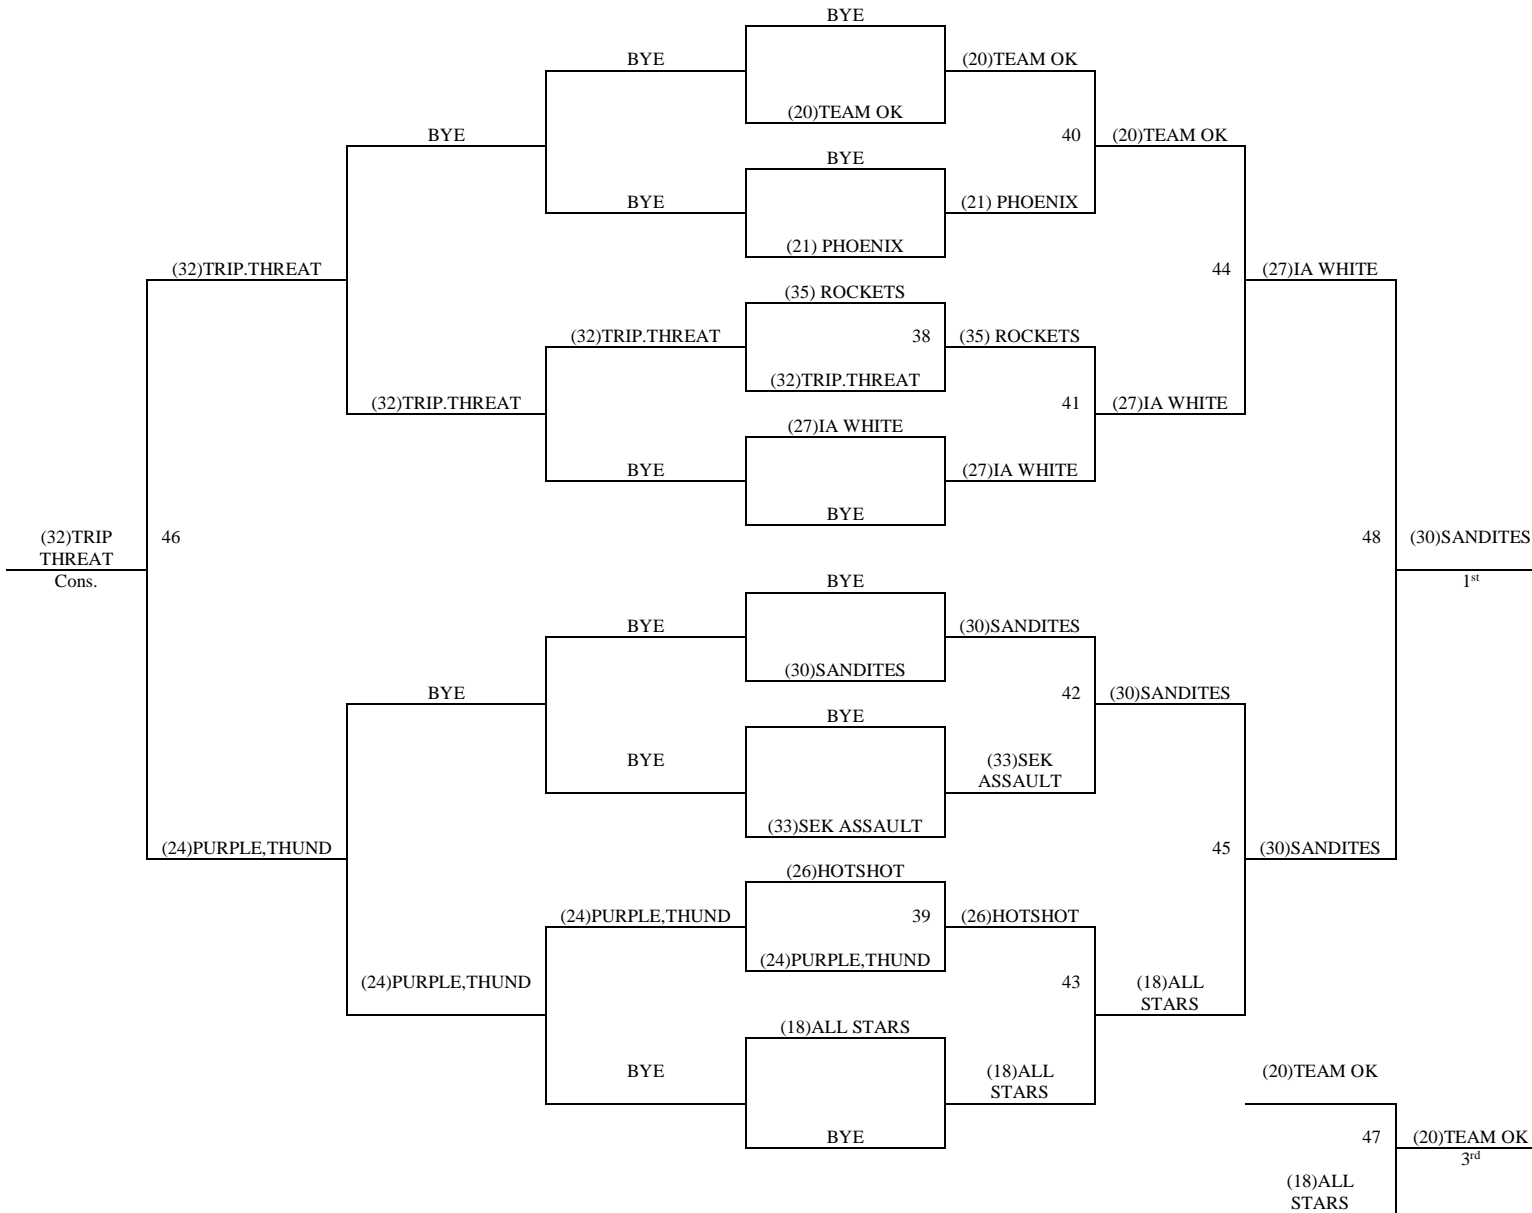

2015 Summer Kickoff
June 12-14, 2015

**6th Grade Girls – Cont.
Bracket C**