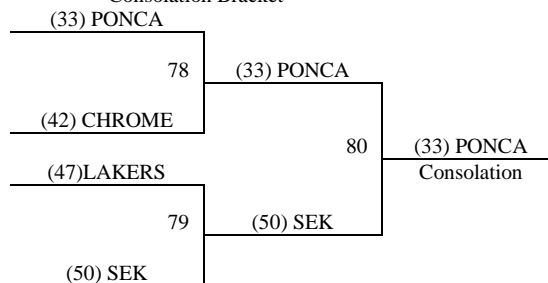

Consolation Bracket