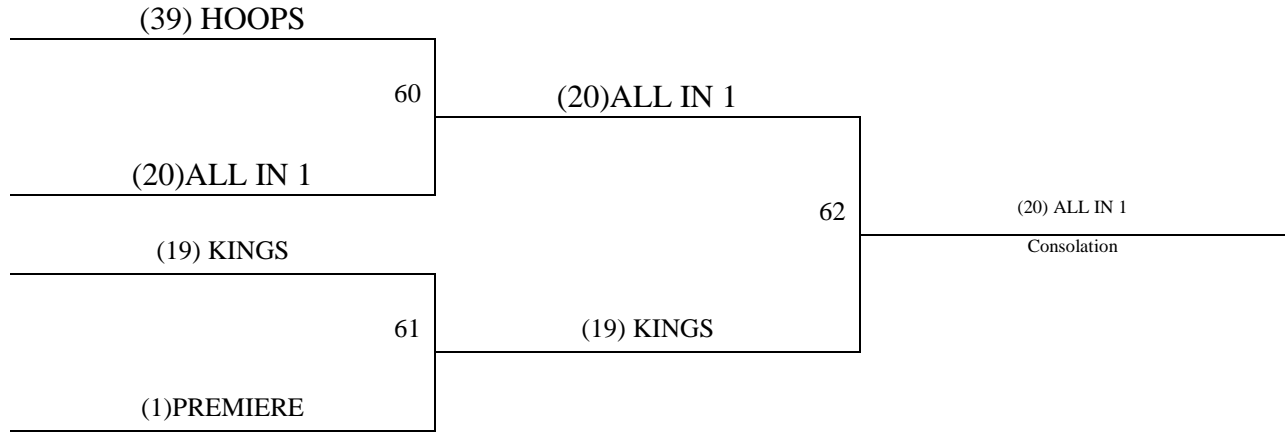

2015 Summer Kickoff
June 12-14, 2015

6th Grade Boys
Bracket B Consolation