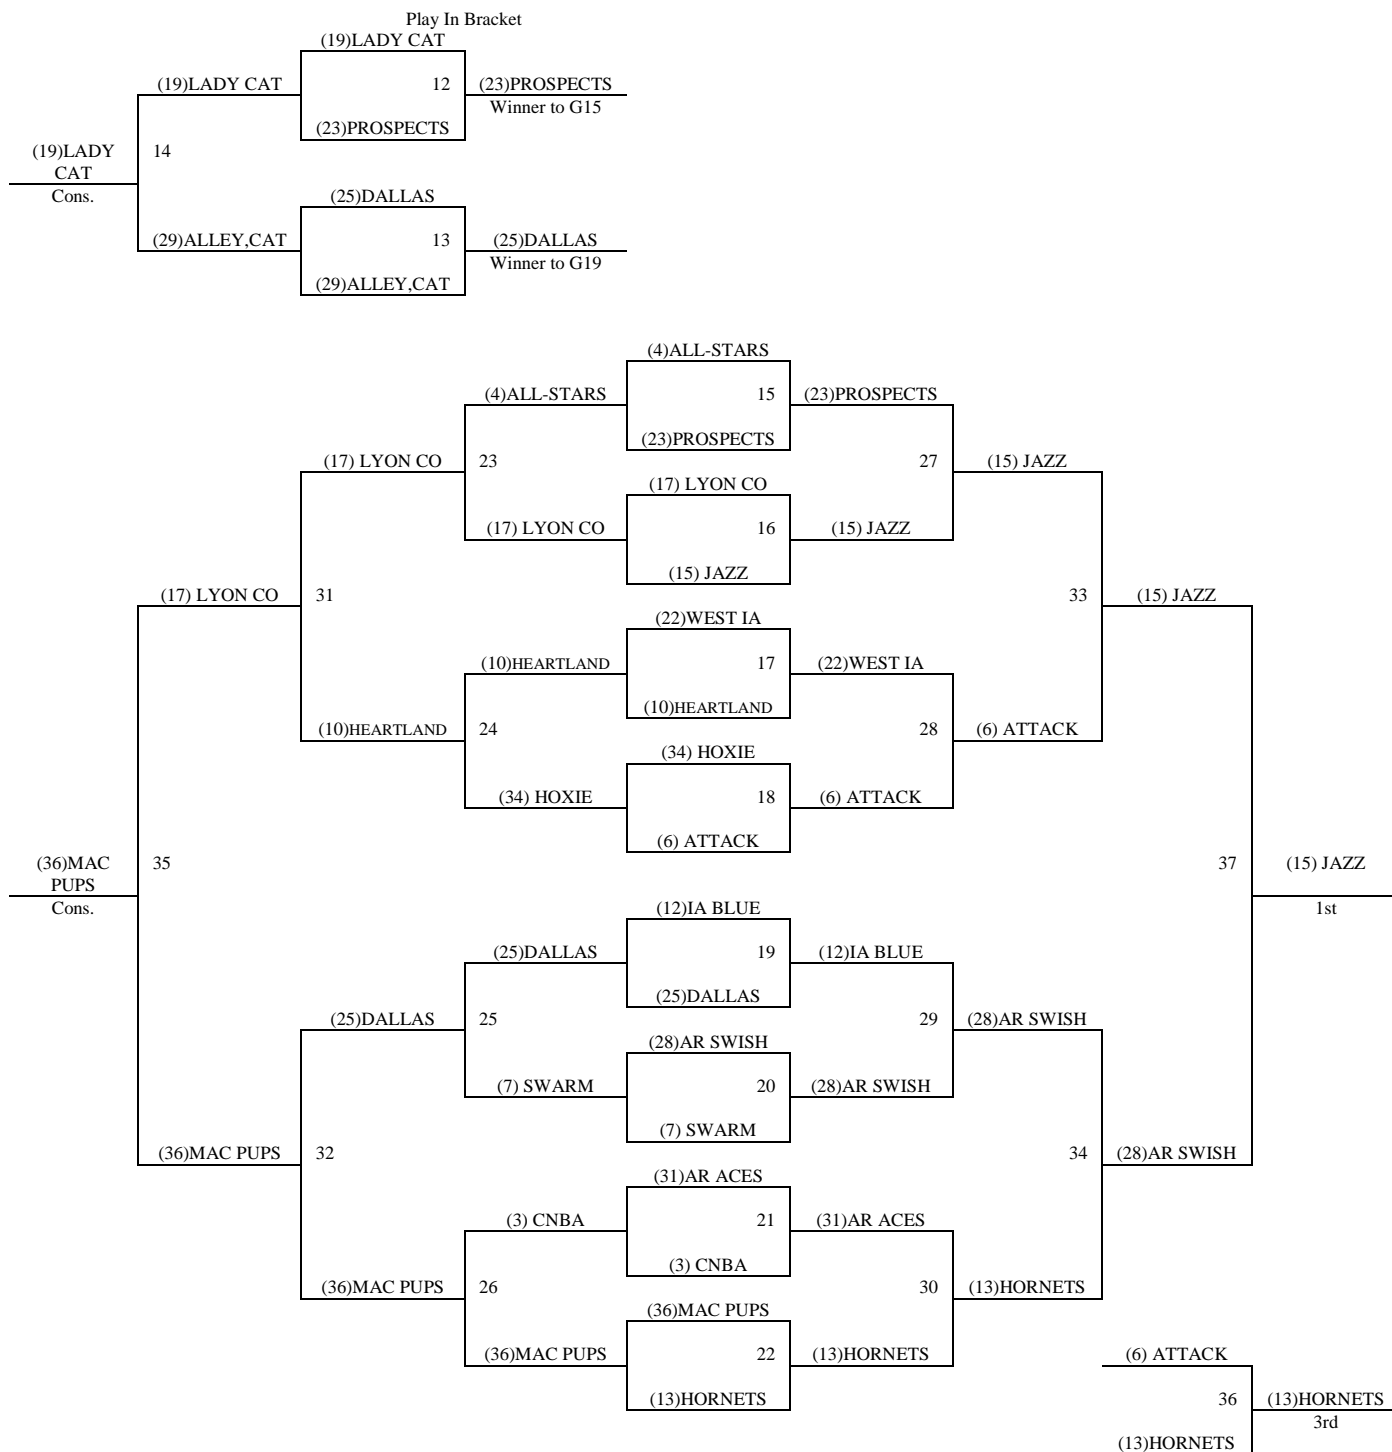

Games played at El Dorado Rec Center and El Dorado High School in El Dorado, KS.

2015 Summer Kickoff
 June 12-14, 2015

6th Grade Girls

Bracket A

2015 Summer Kickoff
June 12-14, 2015

6th Grade Girls

Bracket B