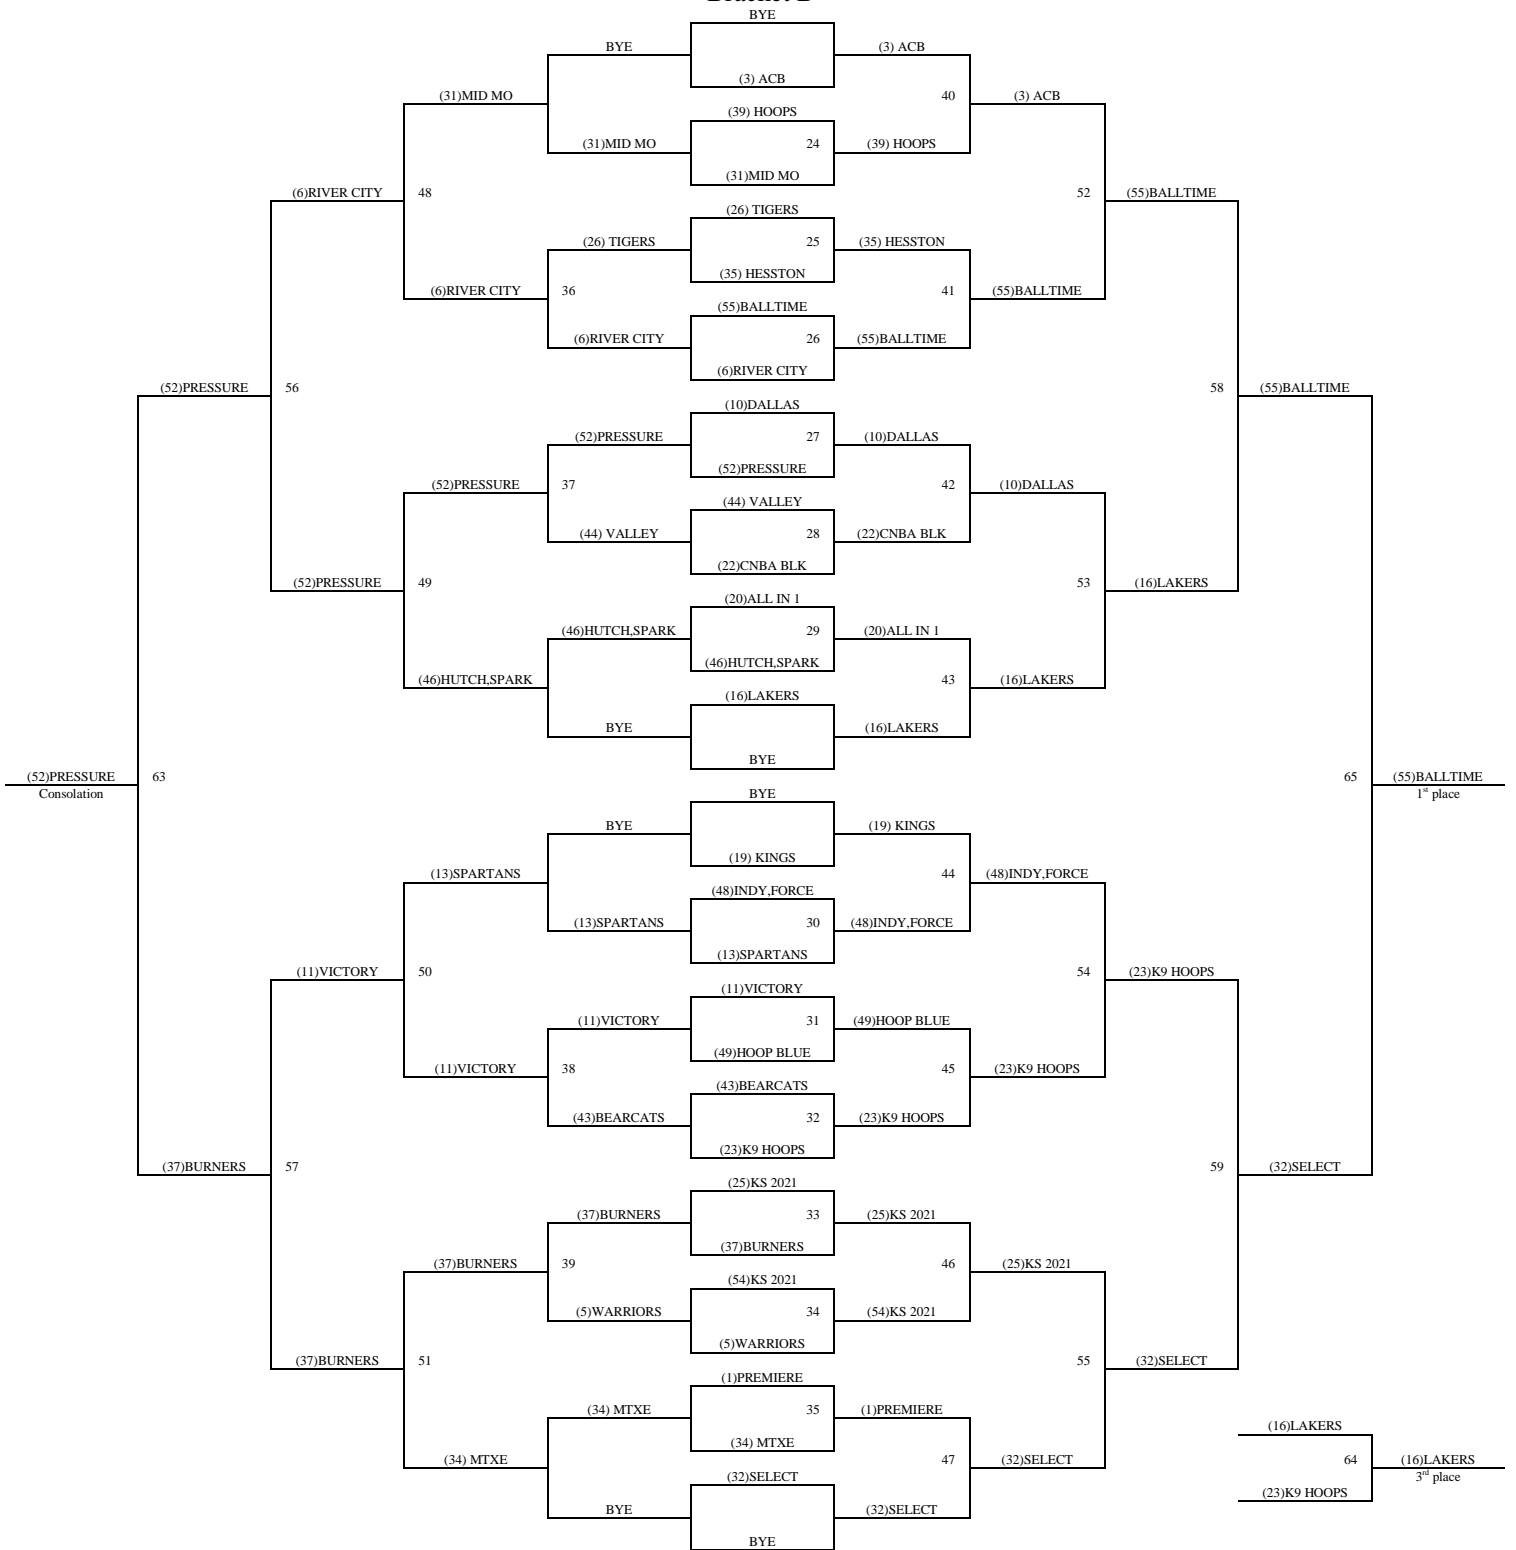

2015 Summer Kickoff
June 12-14, 2015

6th Grade Boys
Bracket B