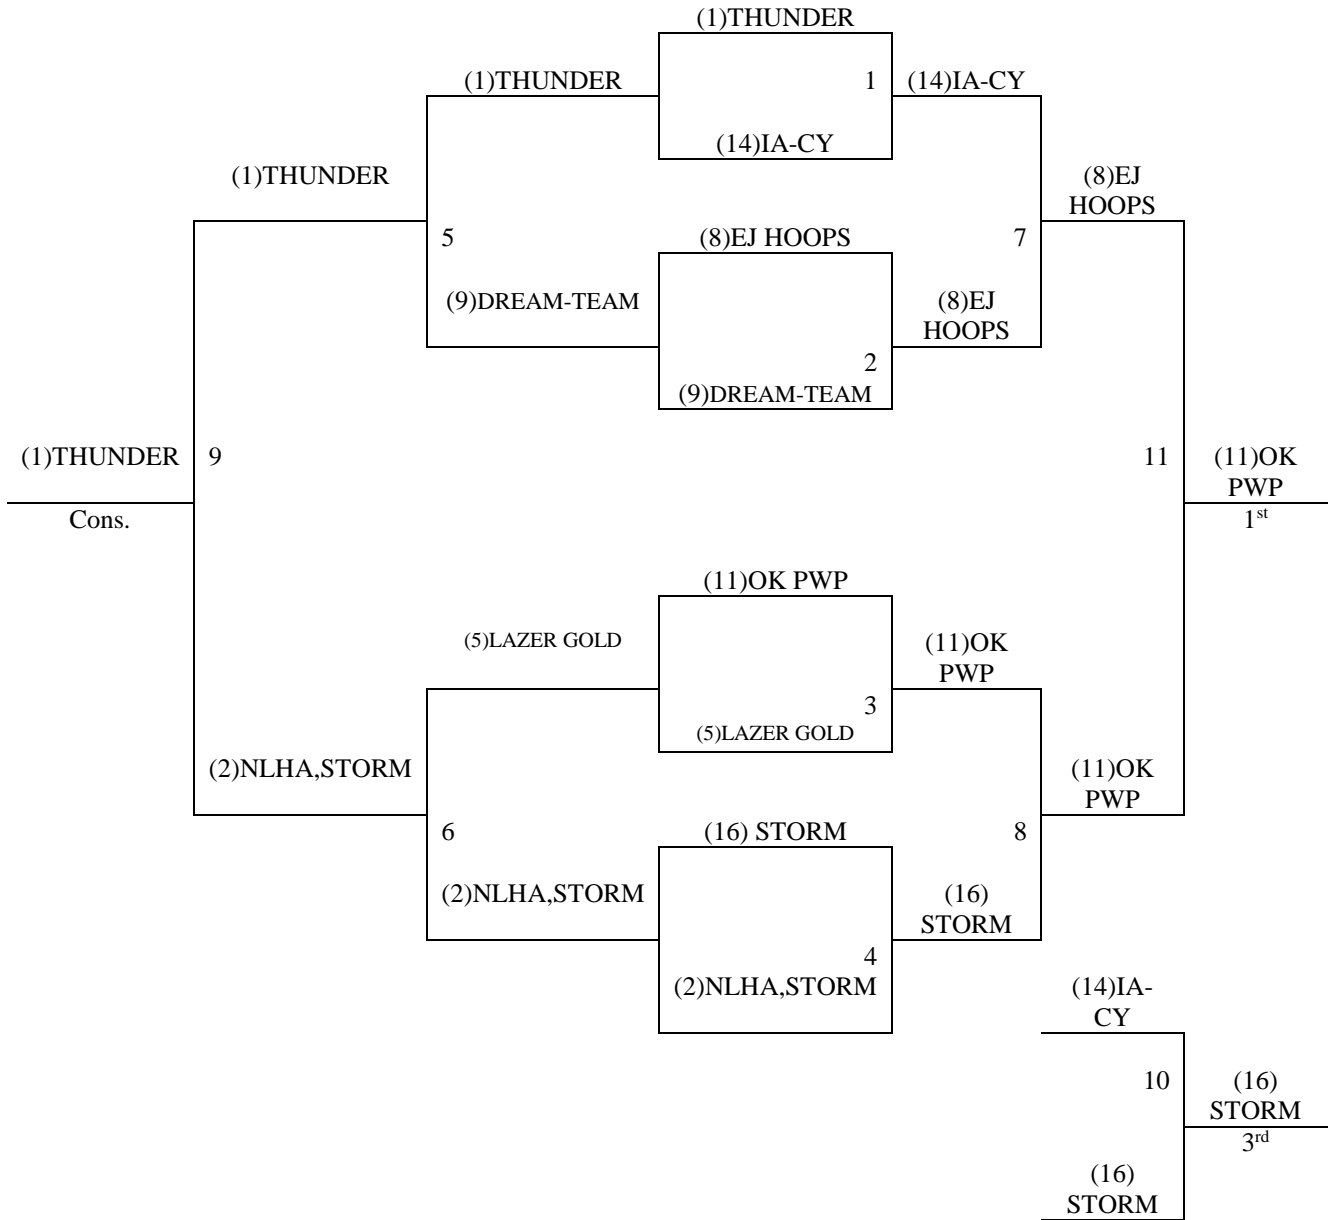

2015 Summer Kickoff
June 12-14, 2015

6th Grade Girls

Pool A			Pool B			Pool C			
W	L		W	L		W	L		
1. OK - Lady Thunder	1	III	5. NE- Lazers Gold	2	II	9. KS- Wichita Dream Team	2	II	I
2. KS- NLHA Storm Elite	2	II	6. KS- Wichita Attack	3	I	10. NE- Heartland	4		III
3. NE- CNBA	4		7. OK- Swarm 2021 Pride	4		11. OK- PWP	1	III	
4. OK- All-Stars	3	I	8. CO- EJ Hoops	1	III	12. IA- Western IA Express Blue	3	I	II

Pool D			Pool E			Pool F			
W	L		W	L		W	L		
13. CO- Hornets	3	I	17. KS- Lyon Co. Thunder	1	III	21. KS- Phoenix	3	I	II
14. IA- CY Select	2	II	18. KS- Andover All-Stars	4		22. IA- Western IA Express Black	1	III	
15. OK- Lady Jazz	4		19. KS- Lady Cats	2	II	23. KS- Lady Prospects	2	II	I
16. MO- Storm	1	III	20. OK- Team OK	3	I	24. KS- Purple Thunder	4		III

Pool G			Pool H			Pool I			
W	L		W	L		W	L		
25. TX- Dallas Hurricanes	2	II	29. KS- Alley Cats	2	I	33. KS- SEK Assault	3	I	II
26. KS- Garden City Hotshots	4		30. OK- Lady Sandites	3	II	34. KS- Hoxie Indians	2	II	I
27. IA- Western IA Express White	3	II	31. AR- Aces	1	III	35. SD- Rockettes	4		III
28. AR - Swish	1	III	32. CO- Triple Threat	4		36. KS- McPherson Lady Pups	1	III	

All Games played at El Dorado Rec and El Dorado HS in El Dorado, KS.
Games also played Circle High School in Towanda, KS
The top 2 teams in pools A-D to Bracket A. Others to Bracket B.
The top 2 teams in pools E-I to Bracket B. Others to Bracket C.

Tie Breaker – 2 way – Head to Head; 3 way – Coin Flip

Friday	El Dorado HS	El Dorado Rec 1	El Dorado Rec 2	El Dorado Rec 3	Towanda Inter.
3:15	17-18	19-20	21-22	23-24	-
4:20	29-30	31-32	33-34	3-4	-
5:25	5-6	7-8	9-10	11-12	-
6:30	21-23	17-19	18-20	22-24	-
7:35	5-7	6-8	29-31	30-32	-
8:40	9-11	13-14	35-36	Open	-
9:45	10-12	17-20	18-19	1-2	27-28
Saturday	El Dorado HS	El Dorado Rec 1	El Dorado Rec 2	El Dorado Rec 3	Towanda Inter.
8:00	33-35	15-16	34-36	25-26	
9:05	29-32	30-31	21-24	22-23	
10:10	33-36	13-15	14-16	34-35	
11:15	1-3	2-4	26-28	25-27	
12:20	5-8	6-7	9-12	10-11	
1:25	13-16	25-28	26-27	1-4	
2:30	14-15	OPEN	OPEN	2-3	
3:35	OPEN	OPEN	OPEN	OPEN	
4:40	G42 30	G40 20	G38 35	G39 26	
5:45	G1 14	G16 15	G12 23	G13 25	
6:50	G2 8	G17 22	G43 18	G41 27	
7:55	G3 11	G18 6	G19 12	G15 23	
9:00	G4 16	G20 28	G21 31	G22 13	
10:05	-	-	-	G14 19	
Sunday	El Dorado HS	El Dorado Rec 1	El Dorado Rec 2	El Dorado Rec 3	Towanda Inter.
8:00	G23 17	G24 10	G48 21	G49 33	
9:05	G27 15	G28 6	G25 25	G26 36	
10:10	G7 8	G5 1	G2 28	G30 13	
11:15	G8 11	G31 17	G6 6	G46 32	
12:20	G33 15	G32 36	G34 28	G45 30	
1:25	G11 11	G10 16	G44 27	G50 21	
2:30	G37 15	G36 13	G35 36	G9 1	
3:35	-	G60 30	G47 20	-	

Games played at El Dorado Rec Center and El Dorado High School in El Dorado, KS.

2015 Summer Kickoff
June 12-14, 2015

6th Grade Girls

Bracket A