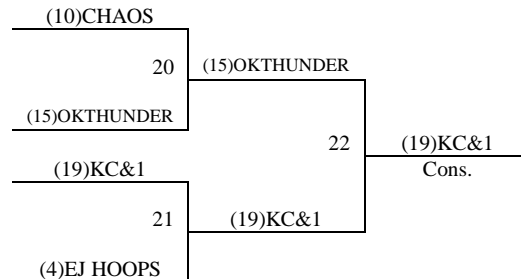

Games played at Halstead High School and Halstead Middle School in Halstead, KS and Hesston College and Hesston Middle School in Hesston, KS and Maize MS in Maize, KS.

Please visit www.mayb.com to ensure you are looking at the most up to date schedule!

**2015 Summer Kickoff
June 12-14, 2015**

**5th Grade Girls
Bracket A
(1)OK JAZZ**

Bracket B

Bracket B - Consolation

**2015 Summer Kickoff
June 12-14, 2015**

5th Grade Girls

Bracket C

Bracket C Consolation