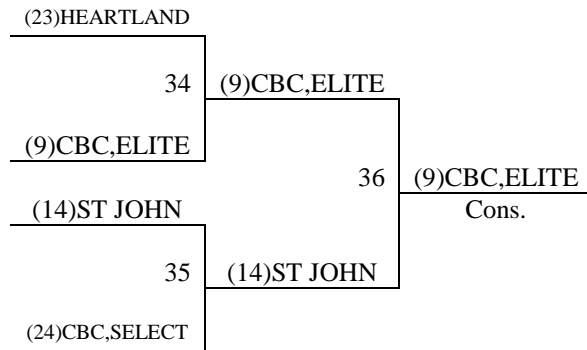

Games played at Halstead High School and Halstead Middle School in Halstead, KS and Hesston College and Hesston Middle School in Hesston, KS and Maize MS in Maize, KS.

Please visit www.mayb.com to ensure you are looking at the most up to date schedule!

**2015 Summer Kickoff
June 12-14, 2015**

**5th Grade Girls
Bracket A
(1)OK JAZZ**

Bracket B

Bracket B - Consolation

**2015 Summer Kickoff
June 12-14, 2015**

5th Grade Girls

Bracket C

Bracket C Consolation