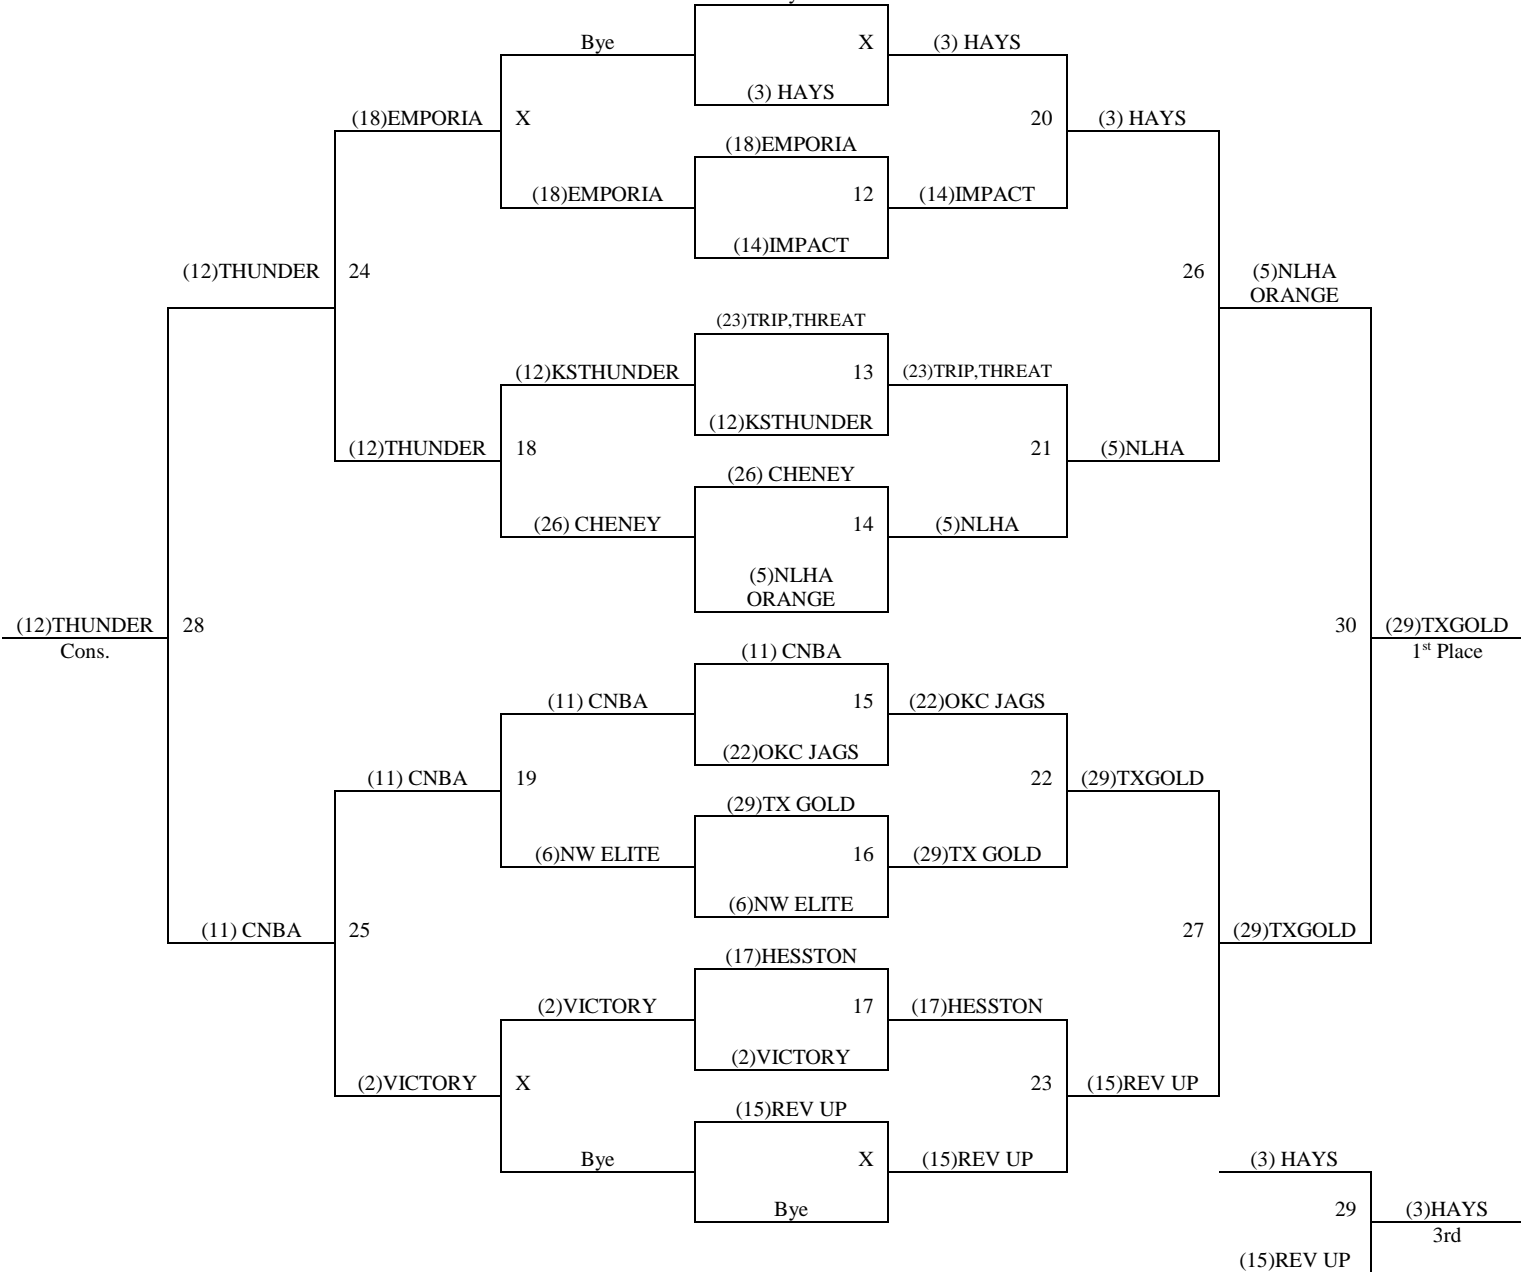

**2015 Summer Kickoff
June 12-14, 2015**

**5th Grade Boys
Bracket B**

Bye