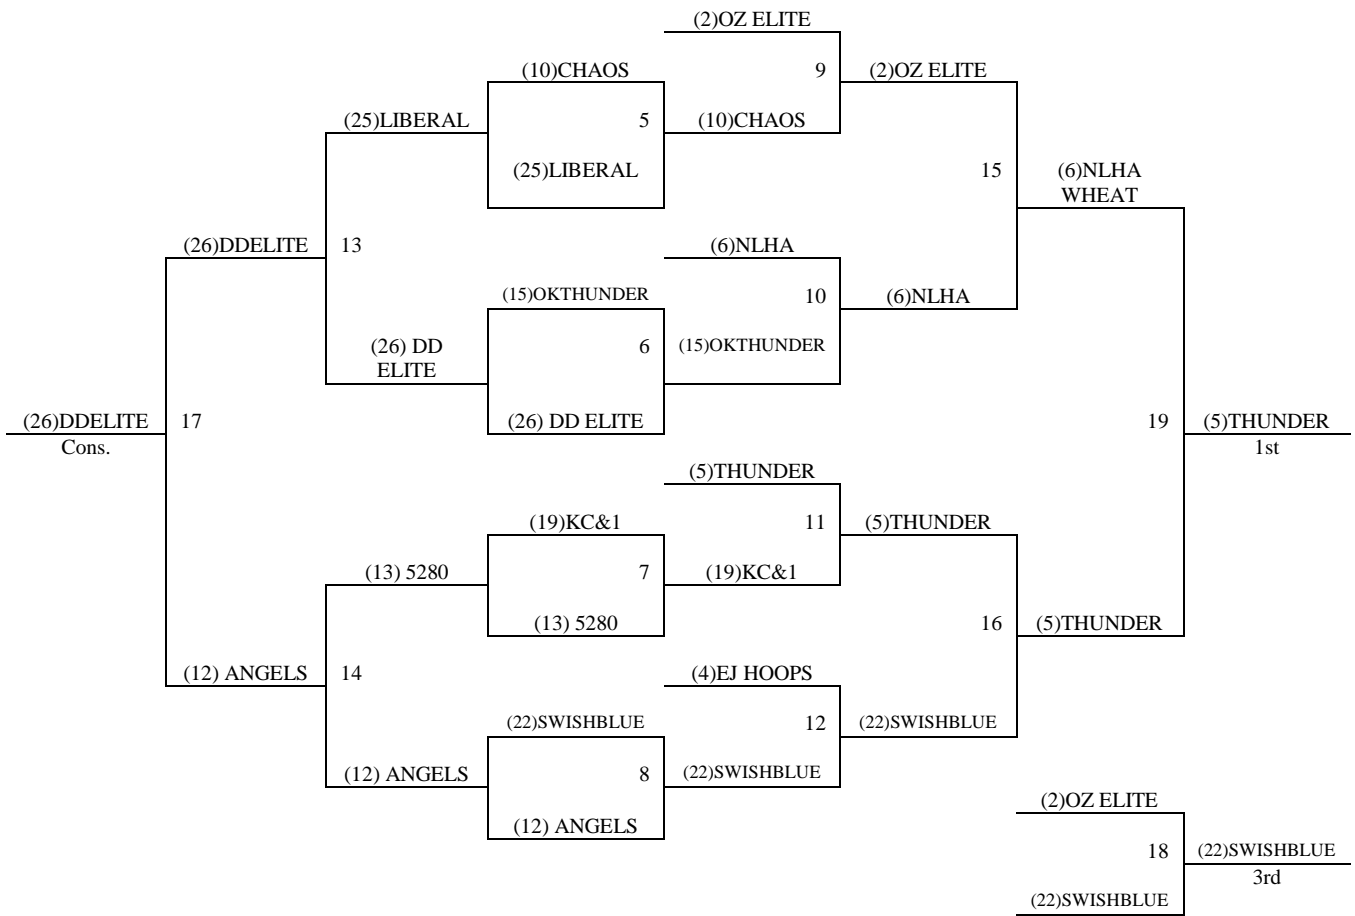

**2015 Summer Kickoff
June 12-14, 2015**

**5th Grade Girls
Bracket A
(1)OK JAZZ**

Bracket B

Bracket B - Consolation