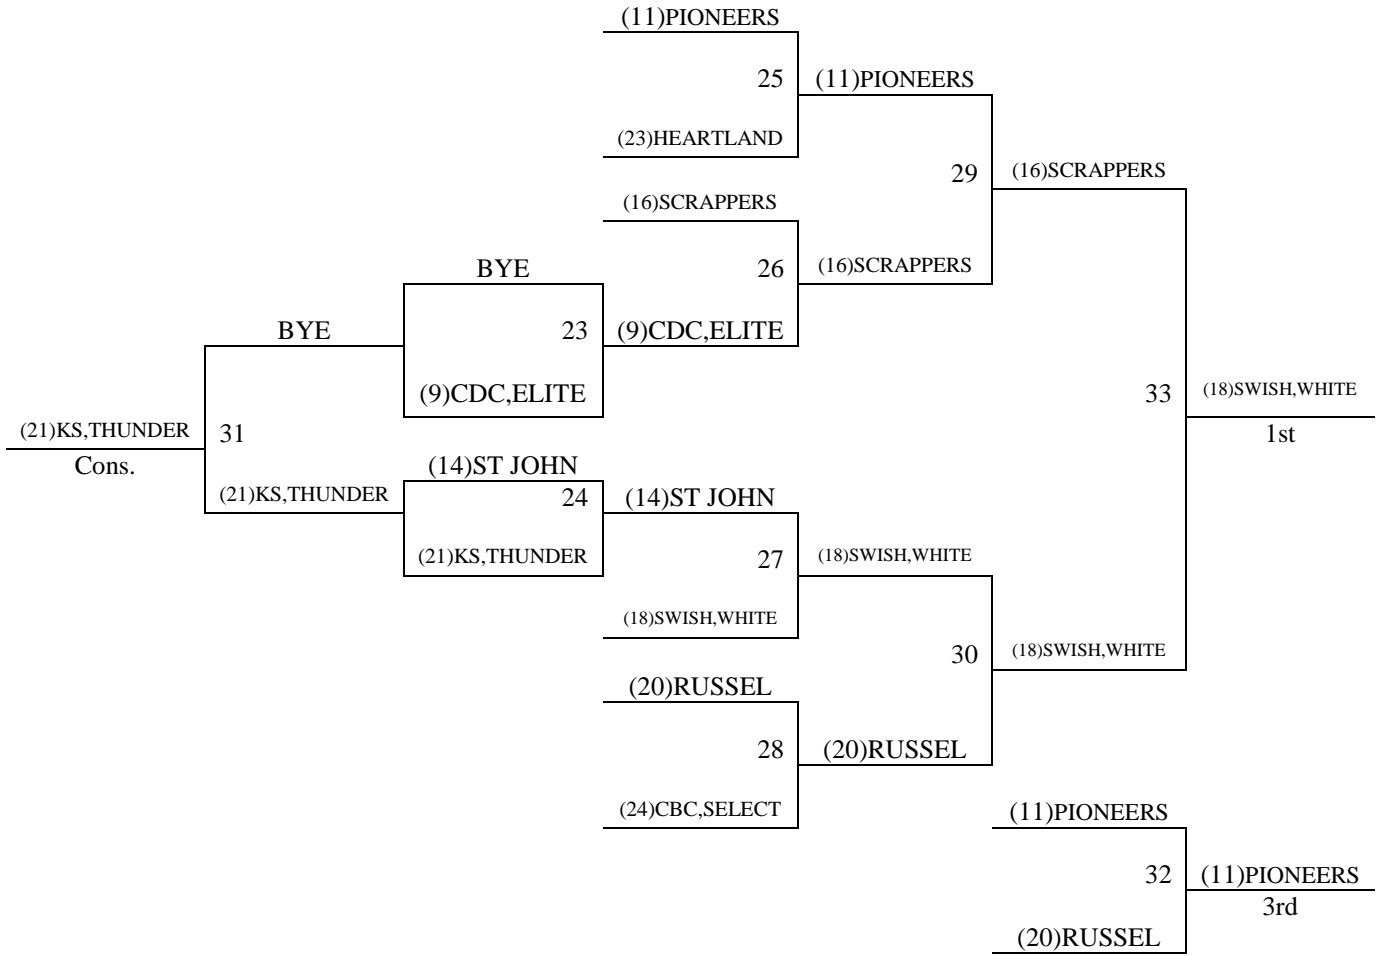

Games played at Halstead High School and Halstead Middle School in Halstead, KS and Hesston College and Hesston Middle School in Hesston, KS and Maize MS in Maize, KS.

Please visit www.mayb.com to ensure you are looking at the most up to date schedule!

**2015 Summer Kickoff
June 12-14, 2015**

**5th Grade Girls
Bracket A
(1)OK JAZZ**

Bracket B

Bracket B - Consolation

**2015 Summer Kickoff
June 12-14, 2015**

5th Grade Girls

Bracket C

Bracket C Consolation