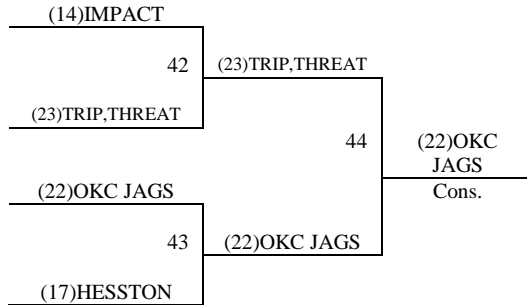

Pool G	W	L
25. OK – Bartlesville Bruins 4	I	III
26. KS – Cheney Sharp Shooters 2	III	I
27. KS – Taylor Athletics 5		III
28. CO – 5280 Hoops Blue 3	II	II
29. TX – Amarillo Greater Gold 1	III	

All Games played at the Farha Center in Wichita (YMCA).
Top 2 teams in pools A-D to Bracket A. Others to Bracket B
The top 2 teams in pools E-G to Bracket B. Others to Bracket C.
Tie Breaker – 2 way – Head to Head; 3 way – Coin Flip

**5th Grade Boys
Bracket A**

**2015 Summer Kickoff
June 12-14, 2015**

**5th Grade Boys
Bracket B**

Bye

Bracket B Consolation

**2015 Summer Kickoff
June 12-14, 2015**

**5th Grade Boys
Bracket C**

**2015 Summer Kickoff
June 12-14, 2015**